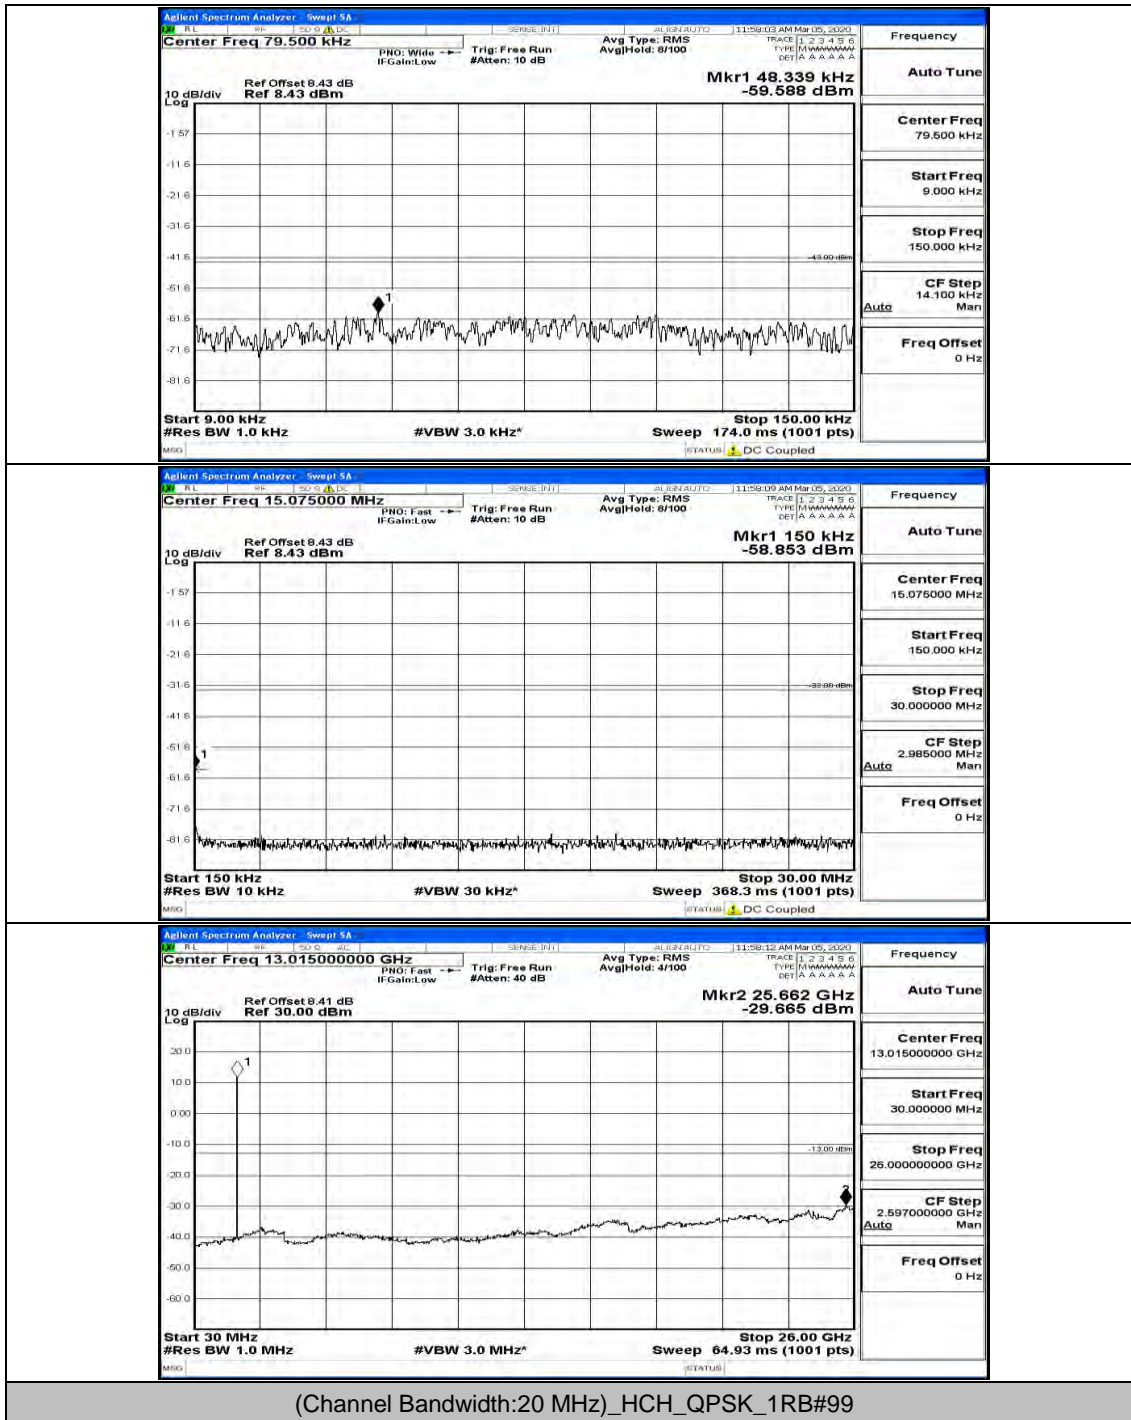

(Channel Bandwidth:20 MHz)\_MCH\_QPSK\_1RB#49

(Channel Bandwidth:20 MHz)\_HCH\_QPSK\_1RB#0

(Channel Bandwidth:20 MHz)\_HCH\_QPSK\_1RB#49

(Channel Bandwidth:20 MHz)\_LCH\_16QAM\_1RB#0

(Channel Bandwidth:20 MHz)\_LCH\_16QAM\_1RB#49

(Channel Bandwidth:20 MHz)\_MCH\_16QAM\_1RB#0

(Channel Bandwidth:20 MHz)\_MCH\_16QAM\_1RB#49