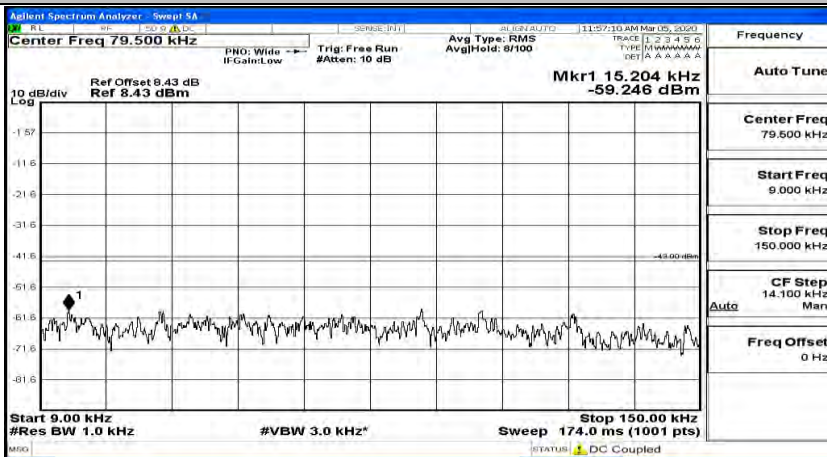

(Channel Bandwidth:20 MHz)_MCH_16QAM_1RB#0

(Channel Bandwidth:20 MHz)_MCH_16QAM_1RB#49