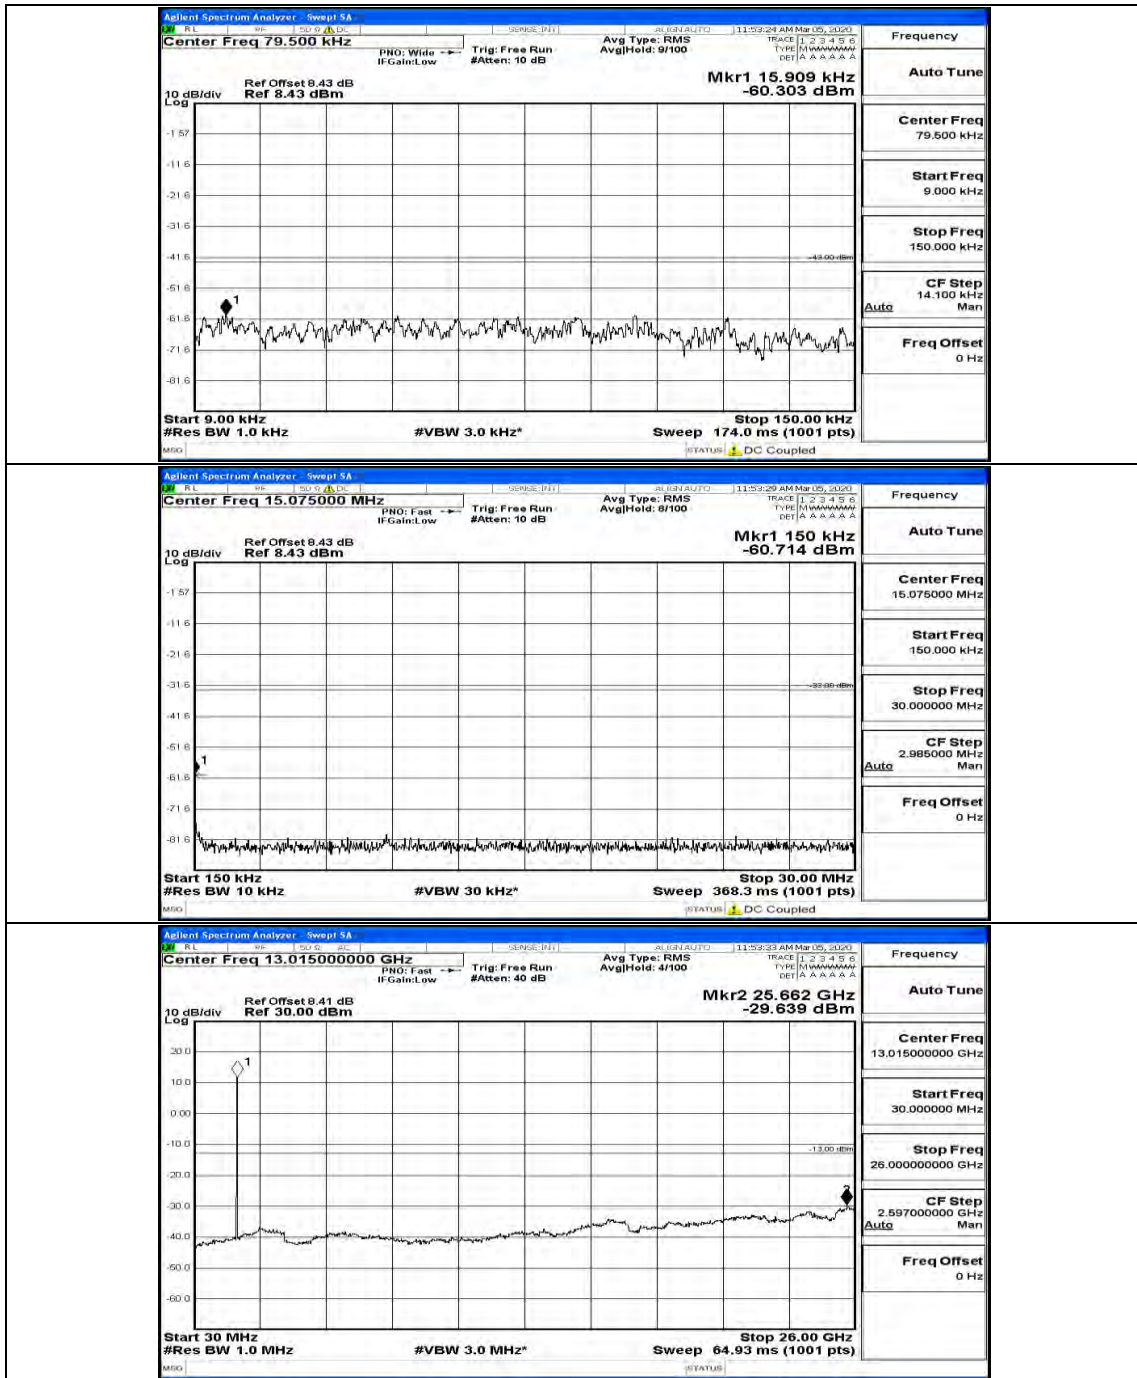

(Channel Bandwidth: 5 MHz)\_HCH\_QPSK\_1RB#0

(Channel Bandwidth: 5 MHz)\_HCH\_QPSK\_1RB#12

(Channel Bandwidth: 5 MHz)\_LCH\_16QAM\_1RB#0

(Channel Bandwidth: 5 MHz)\_LCH\_16QAM\_1RB#12

(Channel Bandwidth: 5 MHz)\_MCH\_16QAM\_1RB#0

(Channel Bandwidth: 5 MHz)\_MCH\_16QAM\_1RB#12

(Channel Bandwidth: 5 MHz)\_HCH\_16QAM\_1RB#0

(Channel Bandwidth: 5 MHz)\_HCH\_16QAM\_1RB#12

Channel Bandwidth: 10 MHz

Channel Bandwidth: 15 MHz

(Channel Bandwidth:15 MHz)\_MCH\_QPSK\_1RB#0

(Channel Bandwidth:15 MHz)\_MCH\_QPSK\_1RB#37

(Channel Bandwidth:15 MHz)\_HCH\_QPSK\_1RB#0

(Channel Bandwidth:15 MHz)\_HCH\_QPSK\_1RB#37

(Channel Bandwidth:15 MHz)\_LCH\_16QAM\_1RB#0

(Channel Bandwidth:15 MHz)\_LCH\_16QAM\_1RB#37