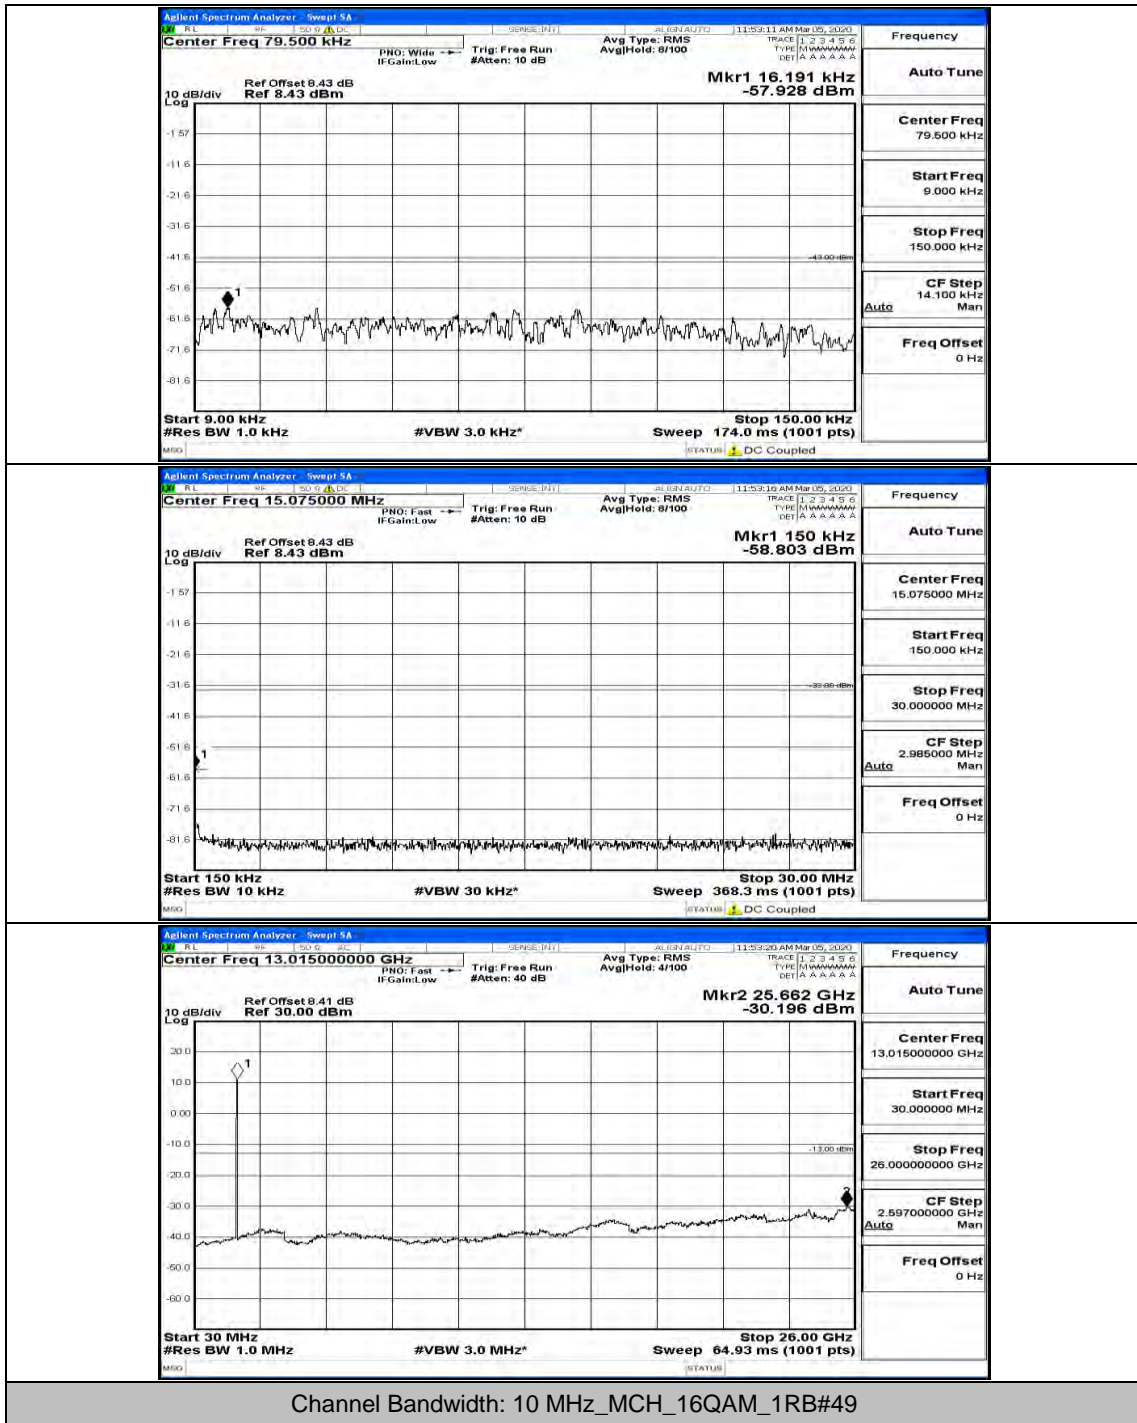

(Channel Bandwidth: 5 MHz)\_HCH\_QPSK\_1RB#0

(Channel Bandwidth: 5 MHz)\_HCH\_QPSK\_1RB#12

(Channel Bandwidth: 5 MHz)\_LCH\_16QAM\_1RB#0

(Channel Bandwidth: 5 MHz)\_LCH\_16QAM\_1RB#12

(Channel Bandwidth: 5 MHz)\_MCH\_16QAM\_1RB#0

(Channel Bandwidth: 5 MHz)\_MCH\_16QAM\_1RB#12

(Channel Bandwidth: 5 MHz)\_HCH\_16QAM\_1RB#0

(Channel Bandwidth: 5 MHz)\_HCH\_16QAM\_1RB#12

Channel Bandwidth: 10 MHz

Channel Bandwidth: 15 MHz

(Channel Bandwidth:15 MHz)\_MCH\_QPSK\_1RB#0

(Channel Bandwidth:15 MHz)\_MCH\_QPSK\_1RB#37

(Channel Bandwidth:15 MHz)\_HCH\_QPSK\_1RB#0

(Channel Bandwidth:15 MHz)\_HCH\_QPSK\_1RB#37

(Channel Bandwidth:15 MHz)\_LCH\_16QAM\_1RB#0

(Channel Bandwidth:15 MHz)\_LCH\_16QAM\_1RB#37