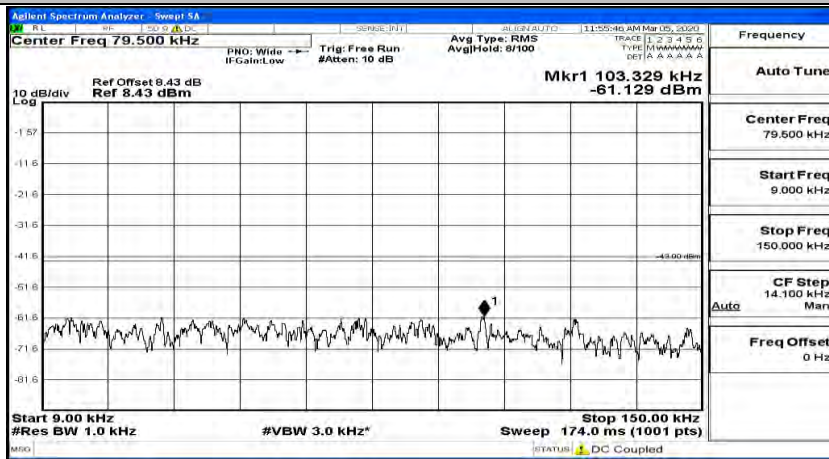

(Channel Bandwidth:20 MHz)\_MCH\_QPSK\_1RB#49

(Channel Bandwidth:20 MHz)\_HCH\_QPSK\_1RB#0

(Channel Bandwidth:20 MHz)\_HCH\_QPSK\_1RB#49

(Channel Bandwidth:20 MHz)\_LCH\_16QAM\_1RB#0

(Channel Bandwidth:20 MHz)\_LCH\_16QAM\_1RB#49