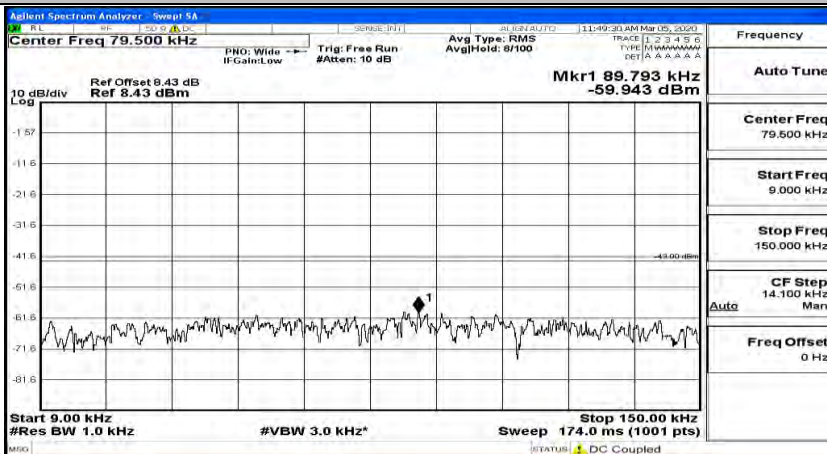

(Channel Bandwidth: 5 MHz)\_HCH\_QPSK\_1RB#0

(Channel Bandwidth: 5 MHz)\_HCH\_QPSK\_1RB#12

(Channel Bandwidth: 5 MHz)\_LCH\_16QAM\_1RB#0

(Channel Bandwidth: 5 MHz)\_LCH\_16QAM\_1RB#12

(Channel Bandwidth: 5 MHz)\_MCH\_16QAM\_1RB#0