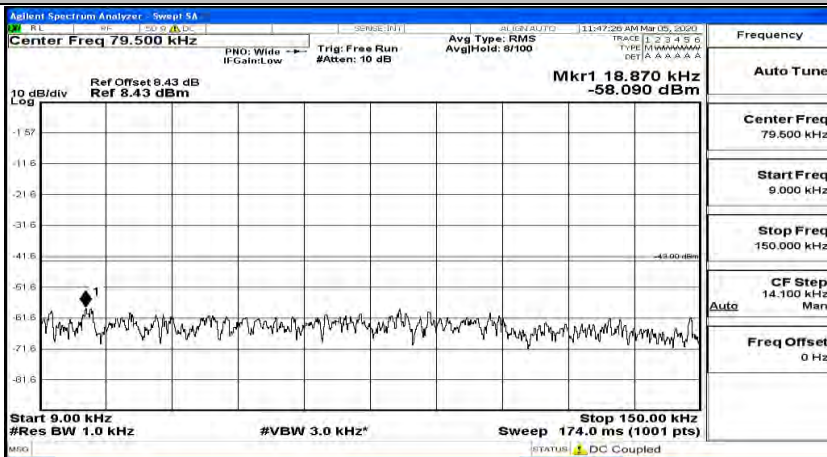

(Channel Bandwidth: 5 MHz)\_HCH\_QPSK\_1RB#0

(Channel Bandwidth: 5 MHz)\_HCH\_QPSK\_1RB#12

(Channel Bandwidth: 5 MHz)\_LCH\_16QAM\_1RB#0

(Channel Bandwidth: 5 MHz)\_LCH\_16QAM\_1RB#12

(Channel Bandwidth: 5 MHz)\_MCH\_16QAM\_1RB#0