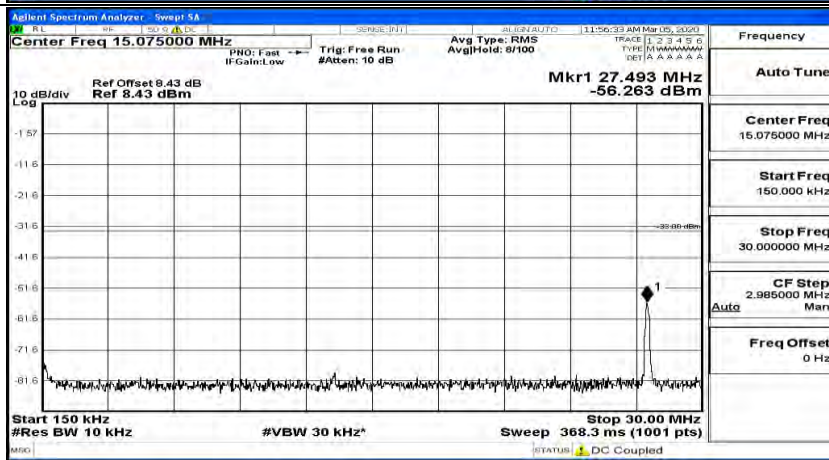

(Channel Bandwidth: 5 MHz)\_MCH\_16QAM\_1RB#12

(Channel Bandwidth: 5 MHz)\_HCH\_16QAM\_1RB#0

(Channel Bandwidth: 5 MHz)\_HCH\_16QAM\_1RB#12

Channel Bandwidth: 10 MHz

Channel Bandwidth: 15 MHz

(Channel Bandwidth:15 MHz)\_MCH\_QPSK\_1RB#0