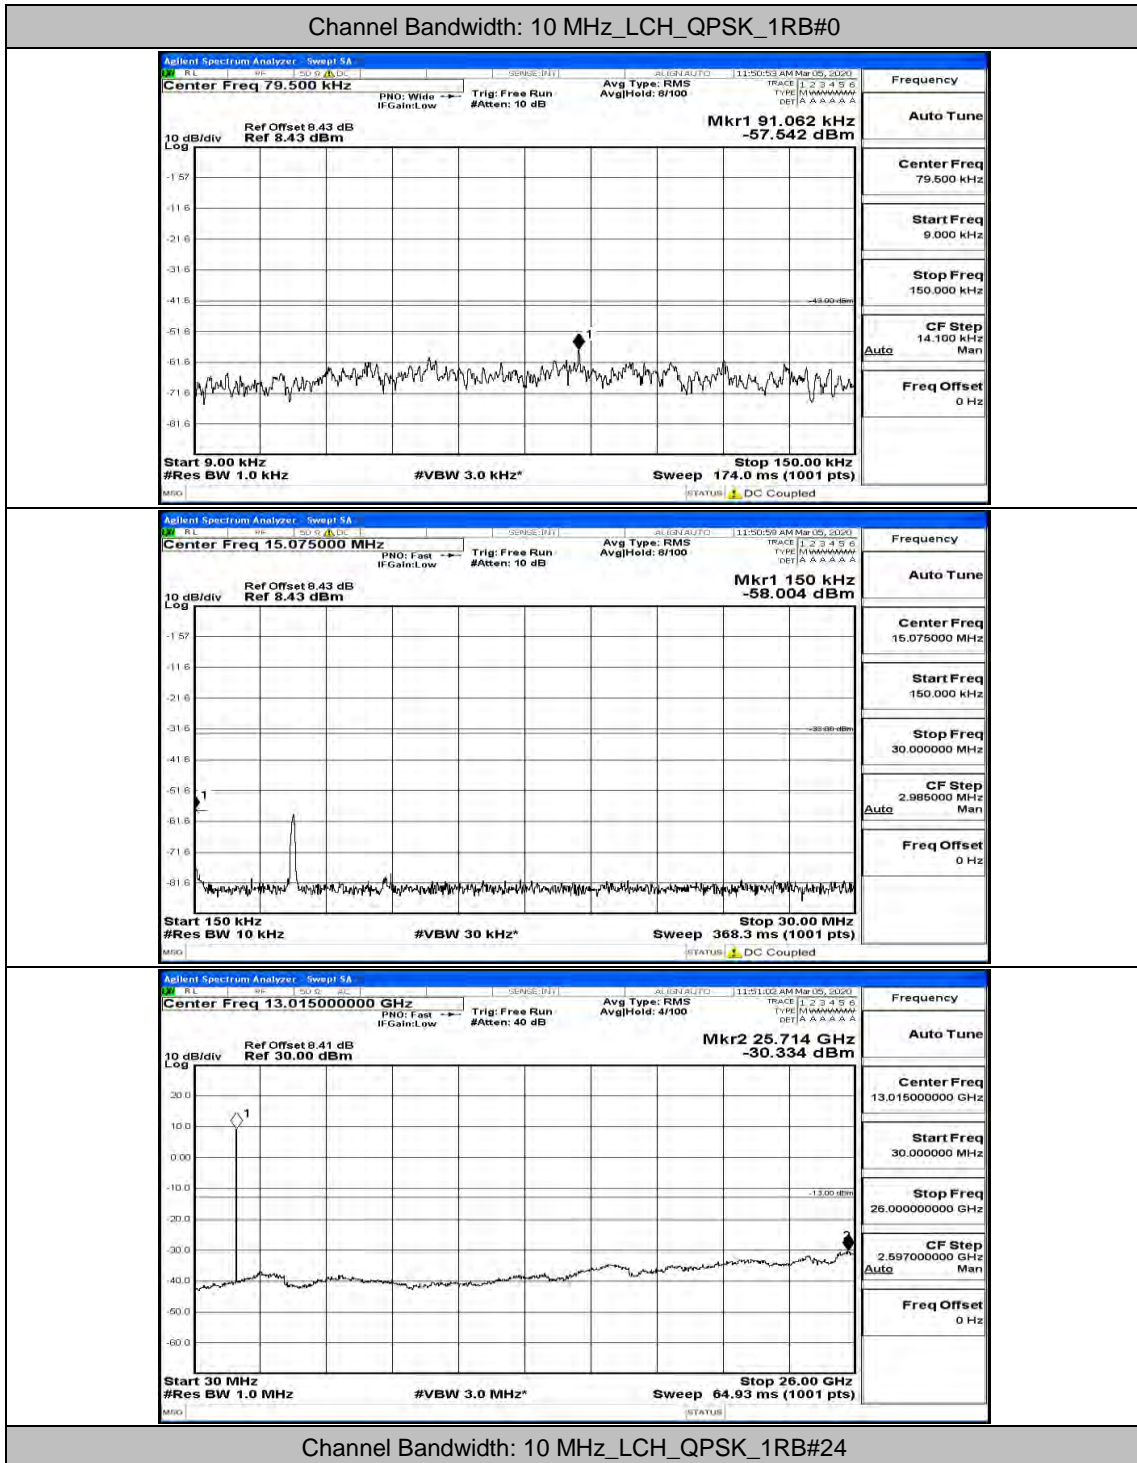

(Channel Bandwidth: 5 MHz)\_HCH\_QPSK\_1RB#0

(Channel Bandwidth: 5 MHz)\_HCH\_QPSK\_1RB#12

(Channel Bandwidth: 5 MHz)\_LCH\_16QAM\_1RB#0

(Channel Bandwidth: 5 MHz)\_LCH\_16QAM\_1RB#12

(Channel Bandwidth: 5 MHz)\_MCH\_16QAM\_1RB#0

(Channel Bandwidth: 5 MHz)\_MCH\_16QAM\_1RB#12

(Channel Bandwidth: 5 MHz)\_HCH\_16QAM\_1RB#0

(Channel Bandwidth: 5 MHz)\_HCH\_16QAM\_1RB#12

Channel Bandwidth: 10 MHz

Channel Bandwidth: 15 MHz

(Channel Bandwidth:15 MHz)\_MCH\_QPSK\_1RB#0

(Channel Bandwidth:15 MHz)\_MCH\_QPSK\_1RB#37

(Channel Bandwidth:15 MHz)\_HCH\_QPSK\_1RB#0

(Channel Bandwidth:15 MHz)\_HCH\_QPSK\_1RB#37

(Channel Bandwidth:15 MHz)\_LCH\_16QAM\_1RB#0

(Channel Bandwidth:15 MHz)\_LCH\_16QAM\_1RB#37