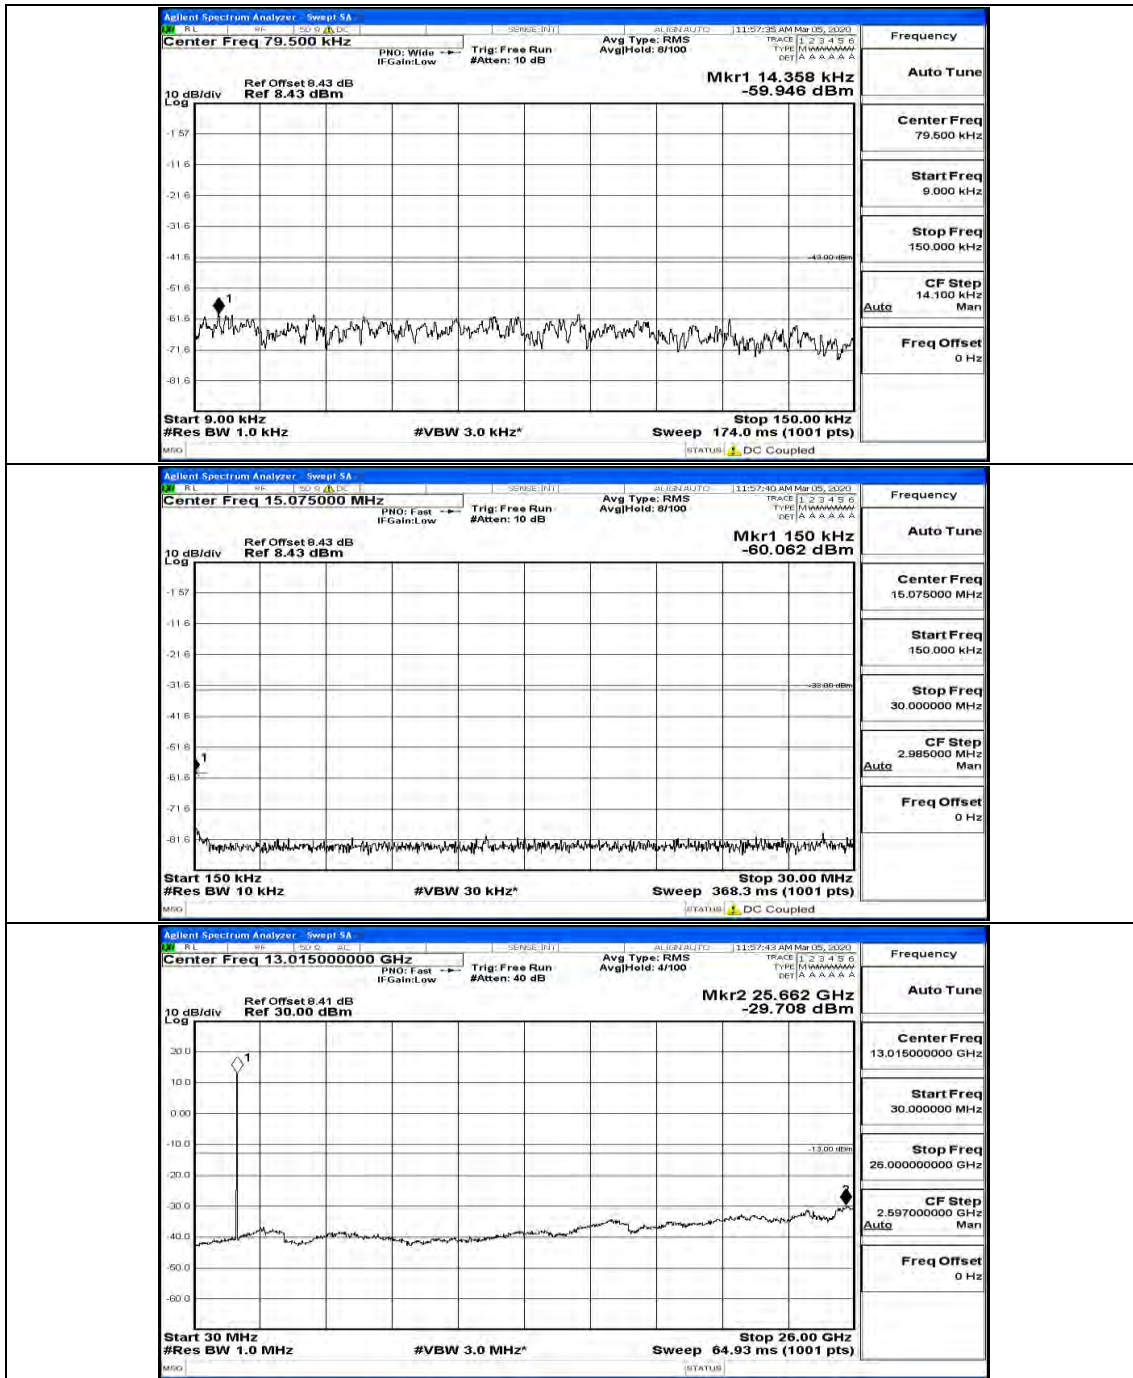

(Channel Bandwidth: 5 MHz)\_MCH\_16QAM\_1RB#12

(Channel Bandwidth: 5 MHz)\_HCH\_16QAM\_1RB#0

(Channel Bandwidth: 5 MHz)\_HCH\_16QAM\_1RB#12

Channel Bandwidth: 10 MHz

Channel Bandwidth: 15 MHz

(Channel Bandwidth:15 MHz)\_MCH\_QPSK\_1RB#0

(Channel Bandwidth:15 MHz)\_MCH\_QPSK\_1RB#37

(Channel Bandwidth:15 MHz)\_HCH\_QPSK\_1RB#0

(Channel Bandwidth:15 MHz)\_HCH\_QPSK\_1RB#37

(Channel Bandwidth:15 MHz)\_LCH\_16QAM\_1RB#0

(Channel Bandwidth:15 MHz)\_LCH\_16QAM\_1RB#37

(Channel Bandwidth:15 MHz)\_MCH\_16QAM\_1RB#0

(Channel Bandwidth:15 MHz)\_MCH\_16QAM\_1RB#37

(Channel Bandwidth:15 MHz)\_MCH\_16QAM\_1RB#74

Channel Bandwidth: 20 MHz

(Channel Bandwidth:20 MHz)\_MCH\_QPSK\_1RB#0