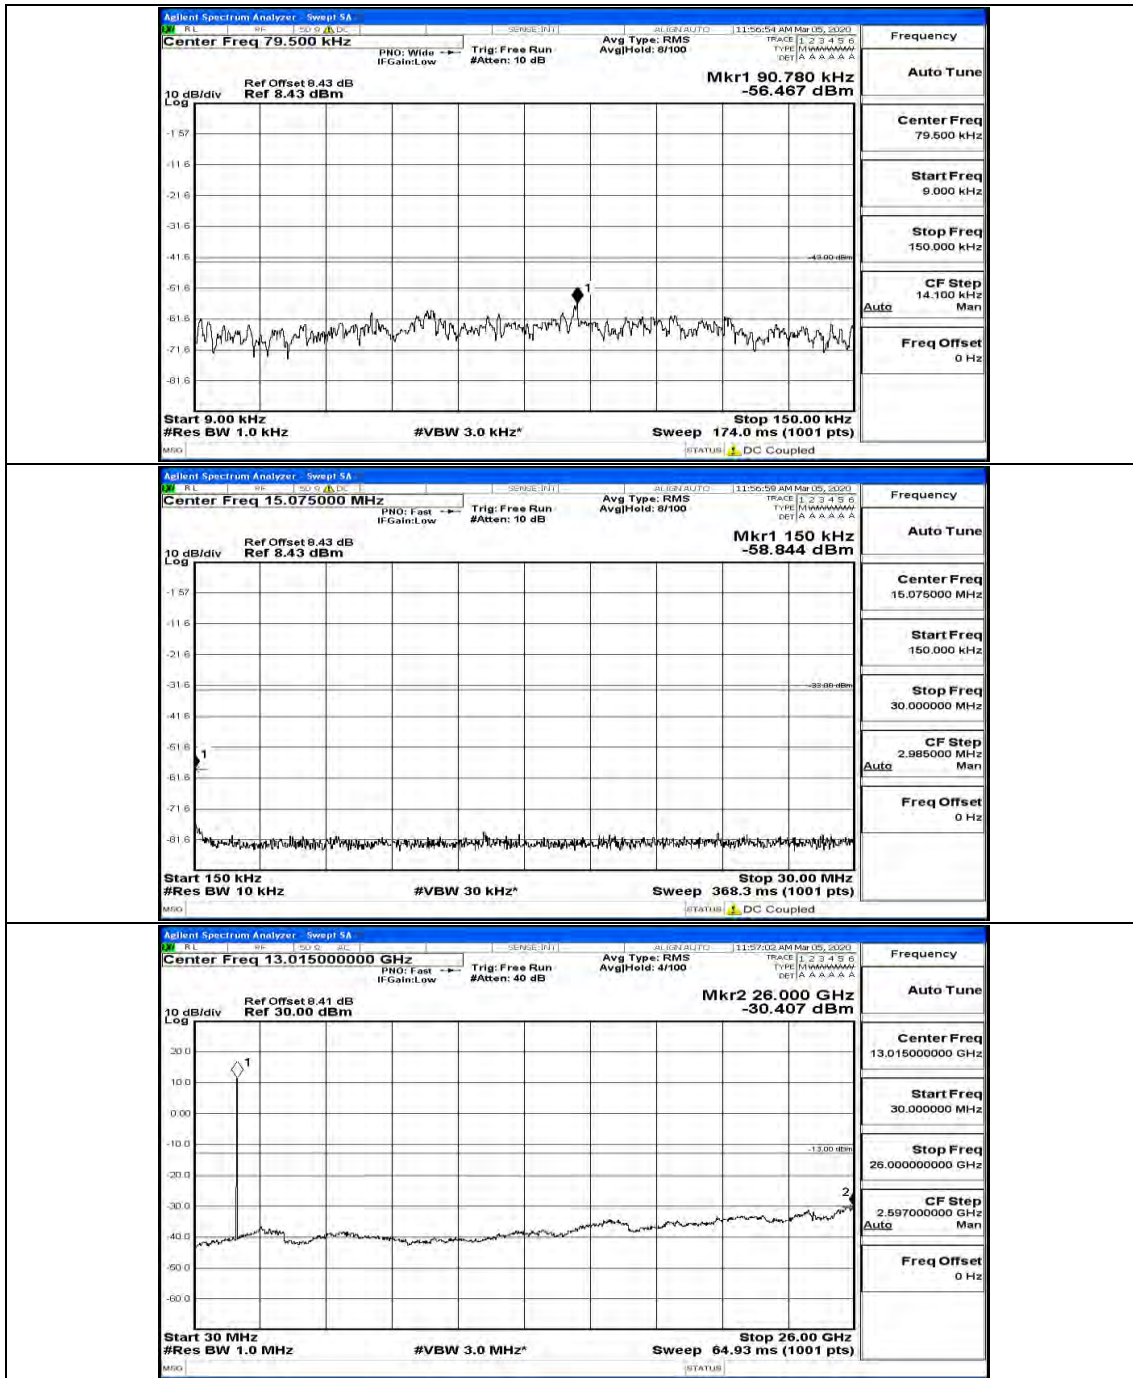

(Channel Bandwidth: 5 MHz)\_HCH\_QPSK\_1RB#0

(Channel Bandwidth: 5 MHz)\_HCH\_QPSK\_1RB#12

(Channel Bandwidth: 5 MHz)\_LCH\_16QAM\_1RB#0

(Channel Bandwidth: 5 MHz)\_LCH\_16QAM\_1RB#12

(Channel Bandwidth: 5 MHz)\_MCH\_16QAM\_1RB#0

(Channel Bandwidth: 5 MHz)\_MCH\_16QAM\_1RB#12

(Channel Bandwidth: 5 MHz)\_HCH\_16QAM\_1RB#0

(Channel Bandwidth: 5 MHz)\_HCH\_16QAM\_1RB#12

Channel Bandwidth: 10 MHz

Channel Bandwidth: 15 MHz

(Channel Bandwidth:15 MHz)\_MCH\_QPSK\_1RB#0

(Channel Bandwidth:15 MHz)\_MCH\_QPSK\_1RB#37

(Channel Bandwidth:15 MHz)\_HCH\_QPSK\_1RB#0

(Channel Bandwidth:15 MHz)\_HCH\_QPSK\_1RB#37

(Channel Bandwidth:15 MHz)\_LCH\_16QAM\_1RB#0

(Channel Bandwidth:15 MHz)\_LCH\_16QAM\_1RB#37