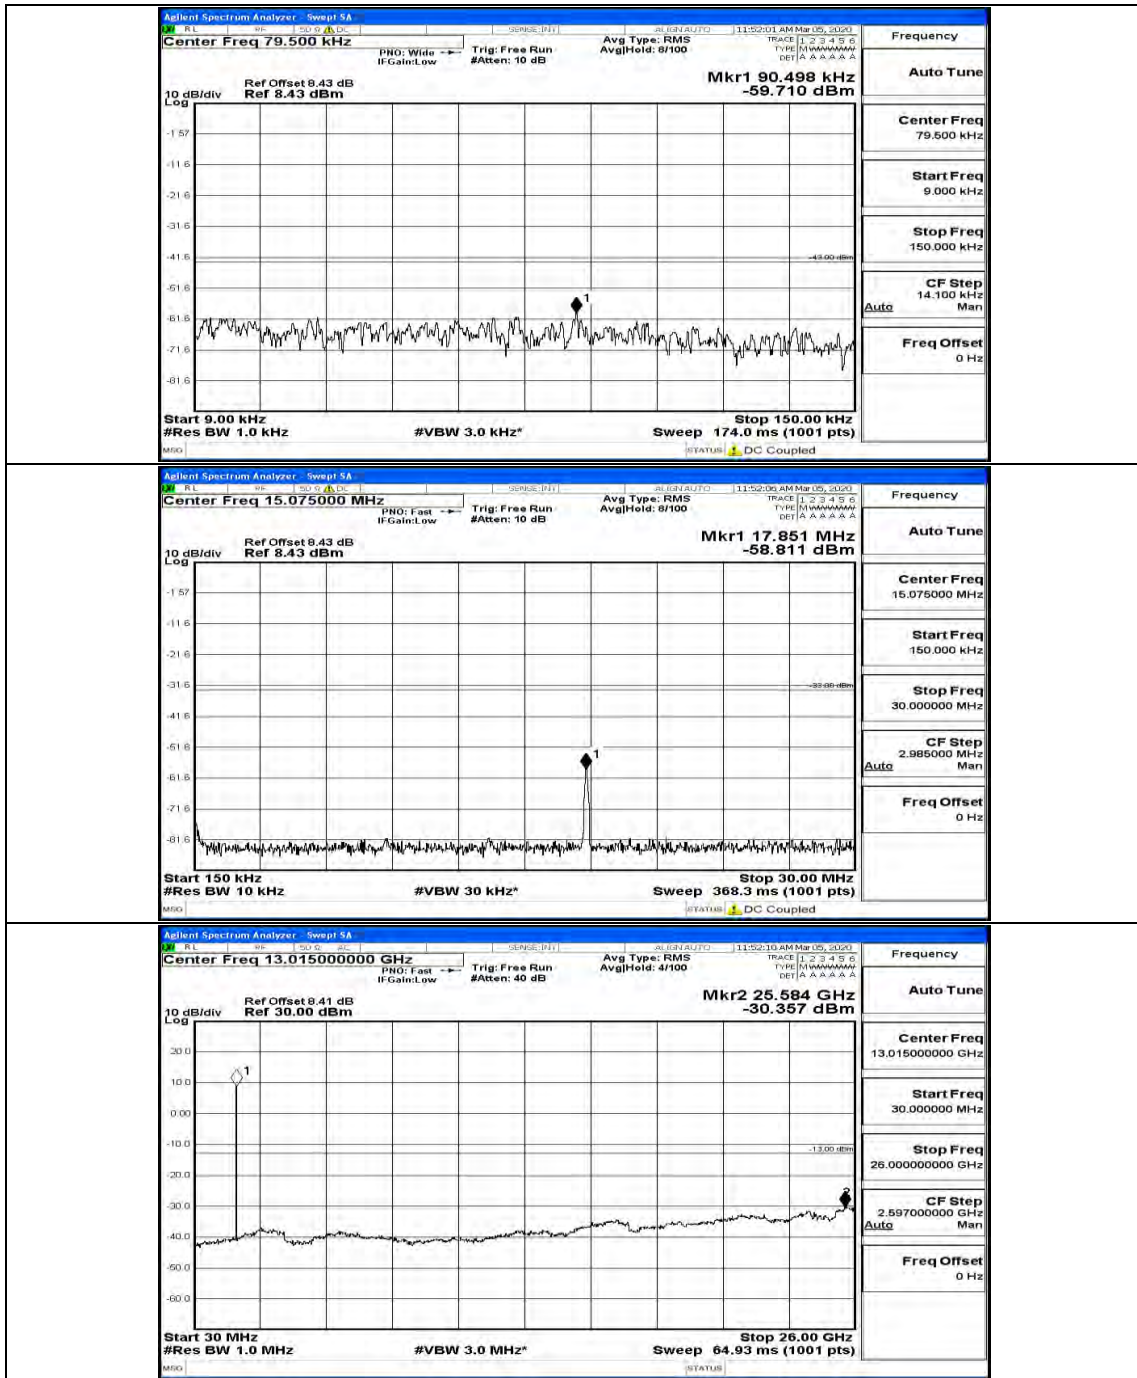

(Channel Bandwidth: 5 MHz)\_HCH\_QPSK\_1RB#0

(Channel Bandwidth: 5 MHz)\_HCH\_QPSK\_1RB#12

(Channel Bandwidth: 5 MHz)\_LCH\_16QAM\_1RB#0

(Channel Bandwidth: 5 MHz)\_LCH\_16QAM\_1RB#12

(Channel Bandwidth: 5 MHz)\_MCH\_16QAM\_1RB#0

(Channel Bandwidth: 5 MHz)\_MCH\_16QAM\_1RB#12

(Channel Bandwidth: 5 MHz)\_HCH\_16QAM\_1RB#0

(Channel Bandwidth: 5 MHz)\_HCH\_16QAM\_1RB#12

Channel Bandwidth: 10 MHz

Channel Bandwidth: 15 MHz

(Channel Bandwidth:15 MHz)\_MCH\_QPSK\_1RB#0

(Channel Bandwidth:15 MHz)\_MCH\_QPSK\_1RB#37

(Channel Bandwidth:15 MHz)\_HCH\_QPSK\_1RB#0

(Channel Bandwidth:15 MHz)\_HCH\_QPSK\_1RB#37

(Channel Bandwidth:15 MHz)\_LCH\_16QAM\_1RB#0

(Channel Bandwidth:15 MHz)\_LCH\_16QAM\_1RB#37