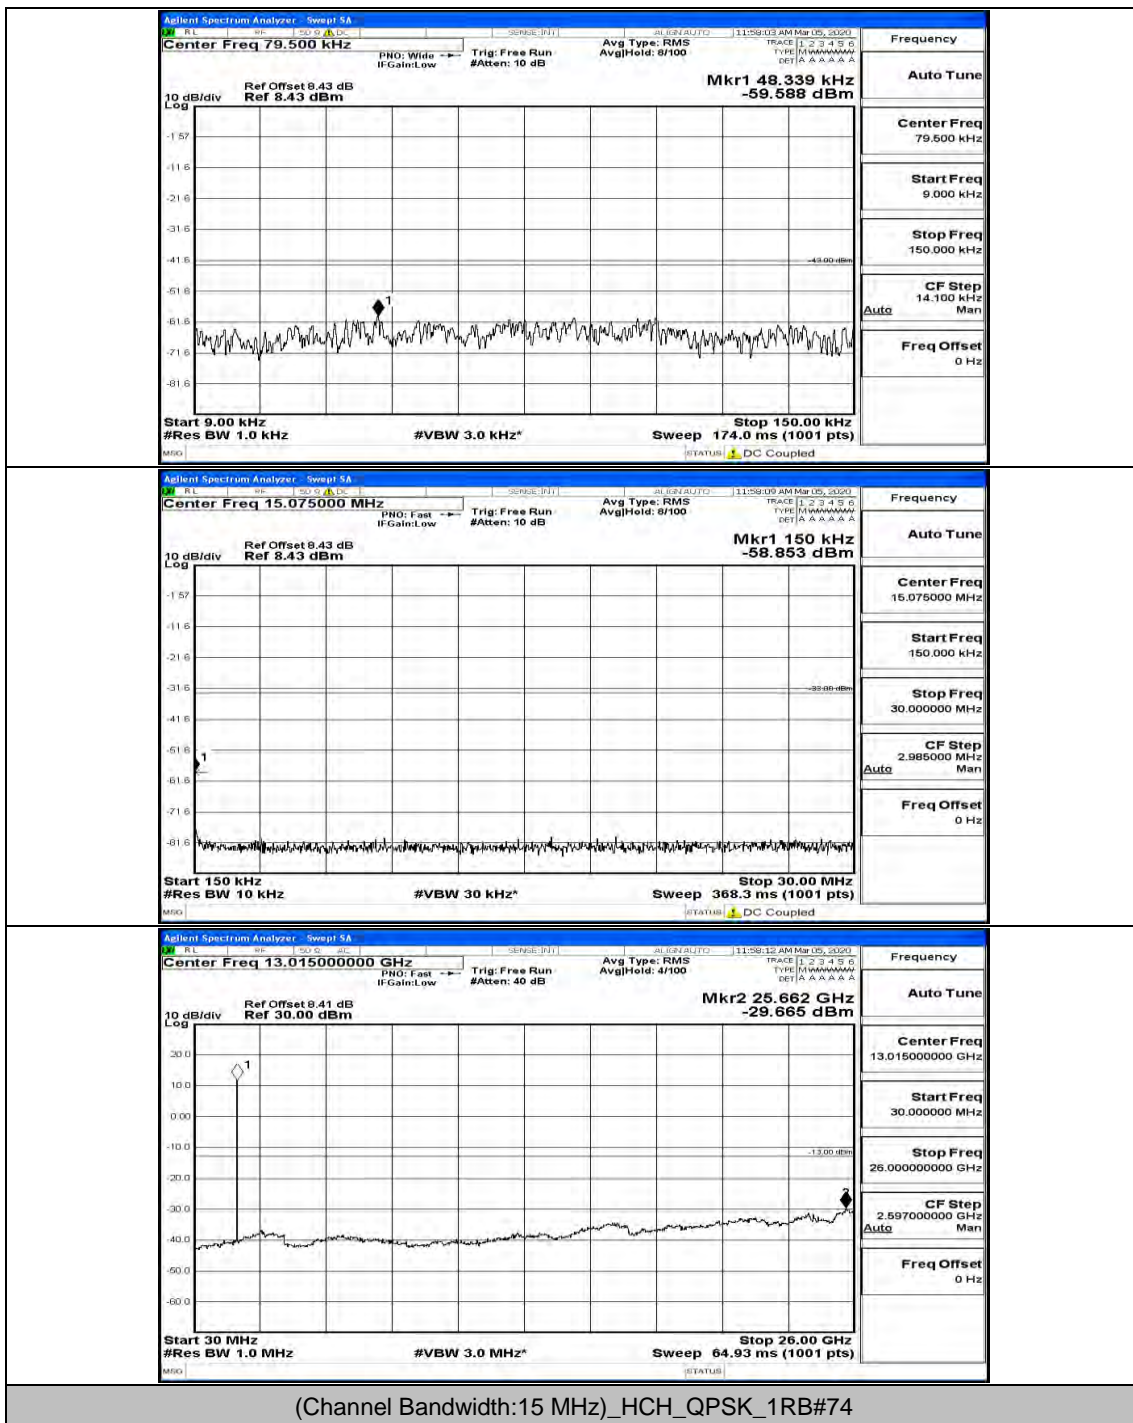

(Channel Bandwidth:15 MHz)\_MCH\_QPSK\_1RB#37

(Channel Bandwidth:15 MHz)\_HCH\_QPSK\_1RB#0

(Channel Bandwidth:15 MHz)\_HCH\_QPSK\_1RB#37

(Channel Bandwidth:15 MHz)\_LCH\_16QAM\_1RB#0

(Channel Bandwidth:15 MHz)\_LCH\_16QAM\_1RB#37

(Channel Bandwidth:15 MHz)\_MCH\_16QAM\_1RB#0

(Channel Bandwidth:15 MHz)\_MCH\_16QAM\_1RB#37

(Channel Bandwidth:15 MHz)\_MCH\_16QAM\_1RB#74

Channel Bandwidth: 20 MHz

(Channel Bandwidth:20 MHz)\_MCH\_QPSK\_1RB#0