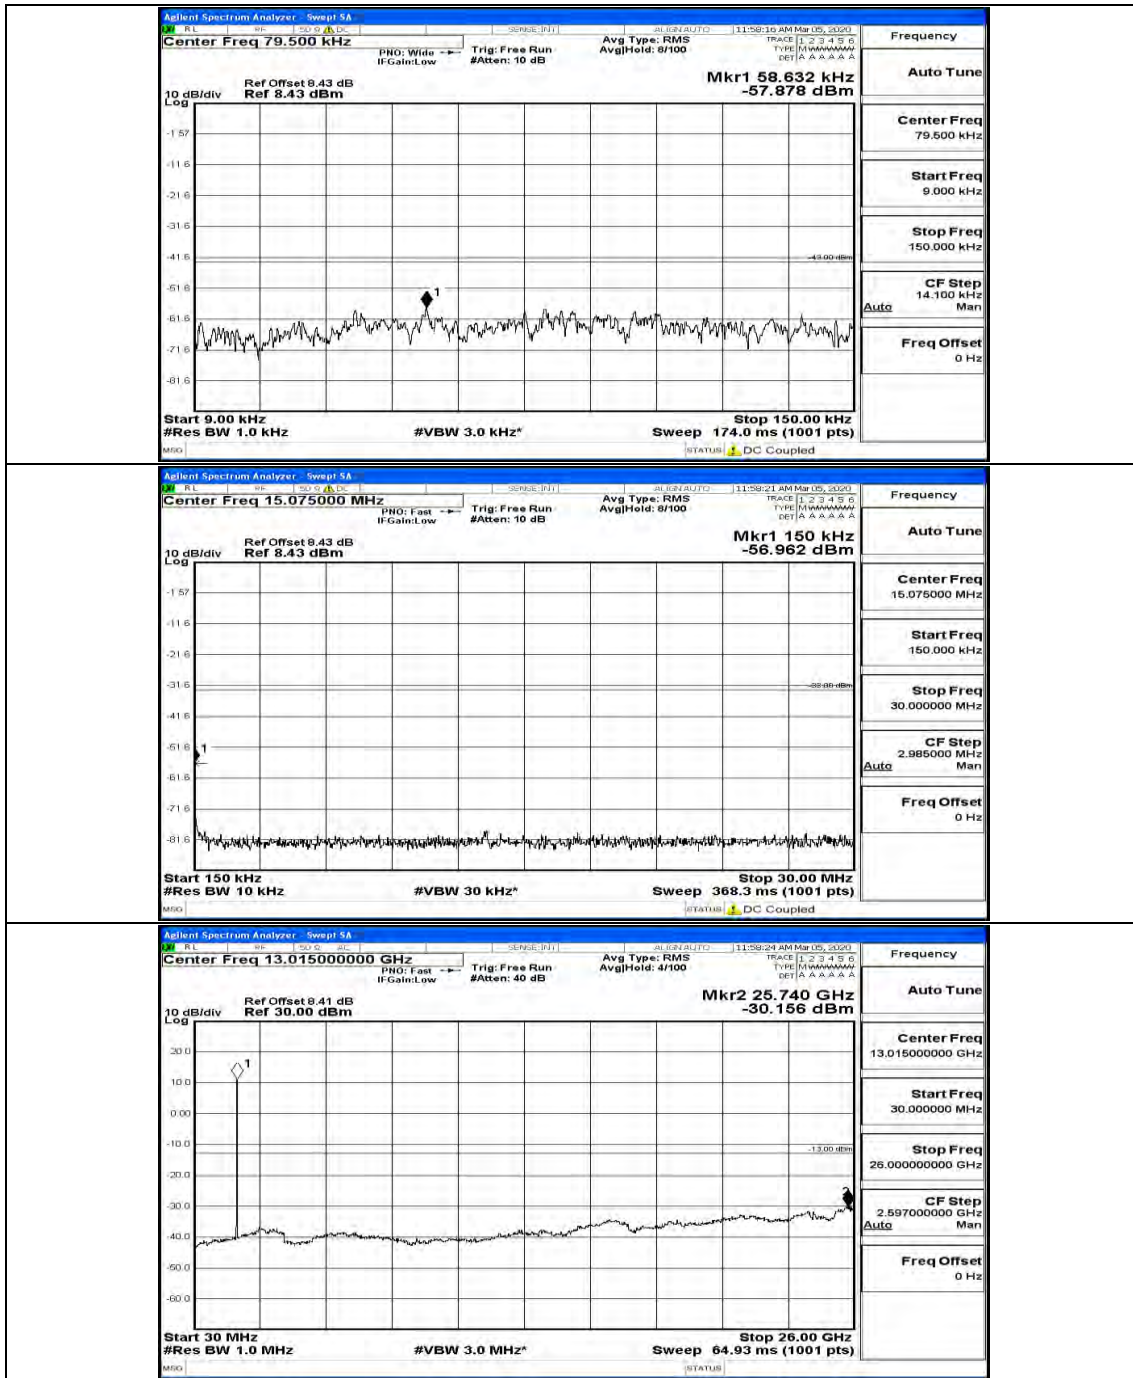

(Channel Bandwidth: 5 MHz)\_MCH\_16QAM\_1RB#12

(Channel Bandwidth: 5 MHz)\_HCH\_16QAM\_1RB#0

(Channel Bandwidth: 5 MHz)\_HCH\_16QAM\_1RB#12

Channel Bandwidth: 10 MHz

Channel Bandwidth: 15 MHz

(Channel Bandwidth:15 MHz)\_MCH\_QPSK\_1RB#0

(Channel Bandwidth:15 MHz)\_MCH\_QPSK\_1RB#37

(Channel Bandwidth:15 MHz)\_HCH\_QPSK\_1RB#0

(Channel Bandwidth:15 MHz)\_HCH\_QPSK\_1RB#37

(Channel Bandwidth:15 MHz)\_LCH\_16QAM\_1RB#0

(Channel Bandwidth:15 MHz)\_LCH\_16QAM\_1RB#37

(Channel Bandwidth:15 MHz)\_MCH\_16QAM\_1RB#0

(Channel Bandwidth:15 MHz)\_MCH\_16QAM\_1RB#37

(Channel Bandwidth:15 MHz)\_MCH\_16QAM\_1RB#74

Channel Bandwidth: 20 MHz

(Channel Bandwidth:20 MHz)\_MCH\_QPSK\_1RB#0