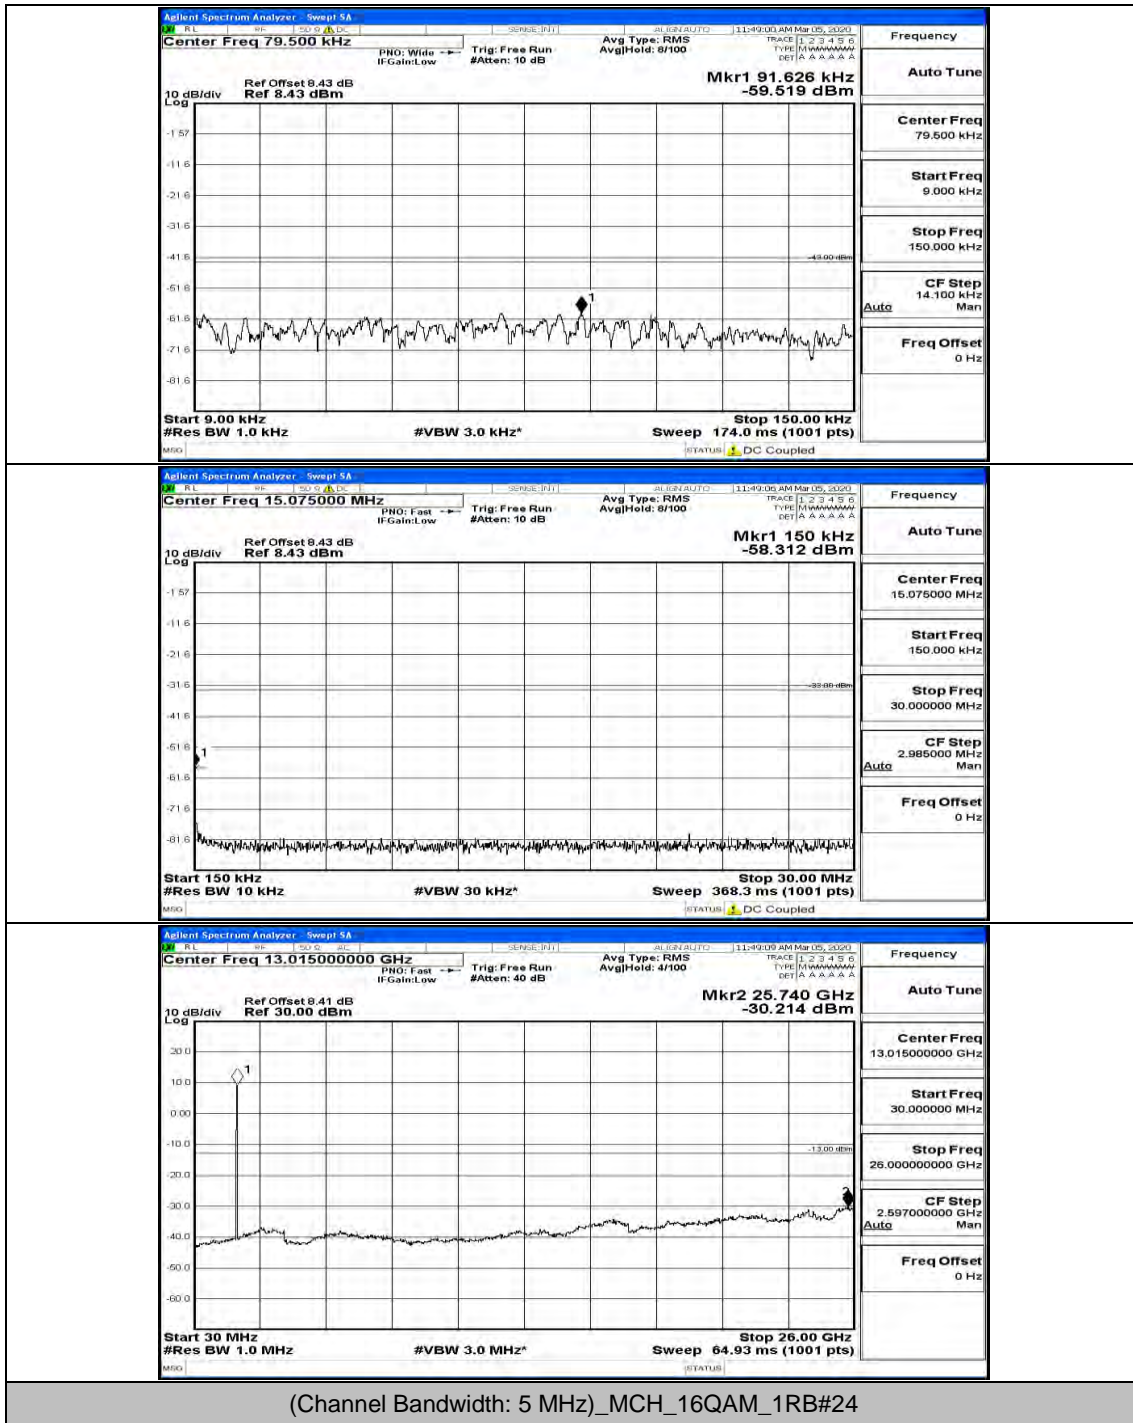

(Channel Bandwidth: 5 MHz)\_HCH\_QPSK\_1RB#0

(Channel Bandwidth: 5 MHz)\_HCH\_QPSK\_1RB#12

(Channel Bandwidth: 5 MHz)\_LCH\_16QAM\_1RB#0

(Channel Bandwidth: 5 MHz)\_LCH\_16QAM\_1RB#12

(Channel Bandwidth: 5 MHz)\_MCH\_16QAM\_1RB#0

(Channel Bandwidth: 5 MHz)\_MCH\_16QAM\_1RB#12

(Channel Bandwidth: 5 MHz)\_HCH\_16QAM\_1RB#0

(Channel Bandwidth: 5 MHz)\_HCH\_16QAM\_1RB#12

Channel Bandwidth: 10 MHz

Channel Bandwidth: 15 MHz

(Channel Bandwidth:15 MHz)\_MCH\_QPSK\_1RB#0