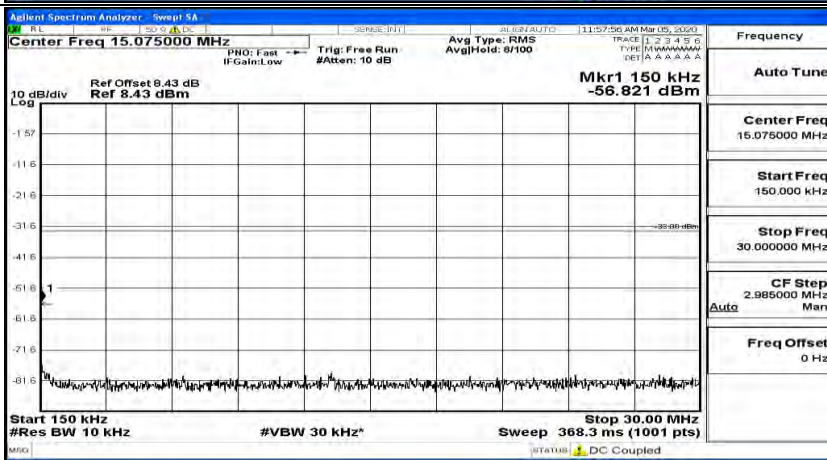

(Channel Bandwidth:15 MHz)_HCH_QPSK_1RB#0

(Channel Bandwidth:15 MHz)_HCH_QPSK_1RB#37