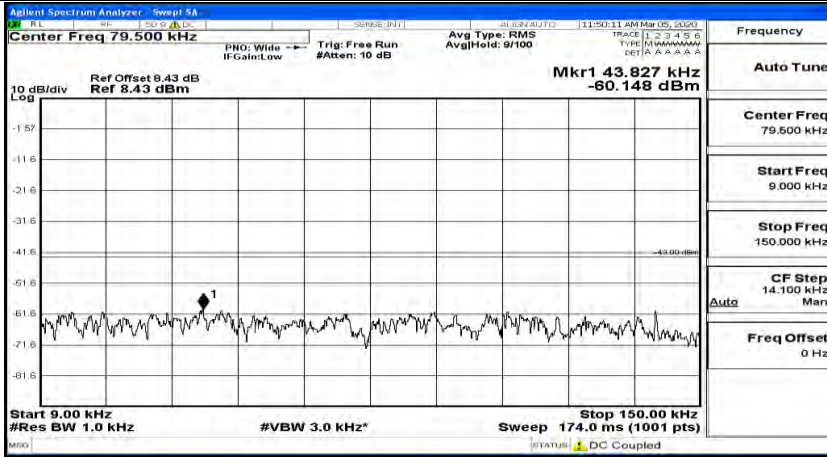

(Channel Bandwidth: 5 MHz)_HCH_16QAM_1RB#0

(Channel Bandwidth: 5 MHz)_HCH_16QAM_1RB#12