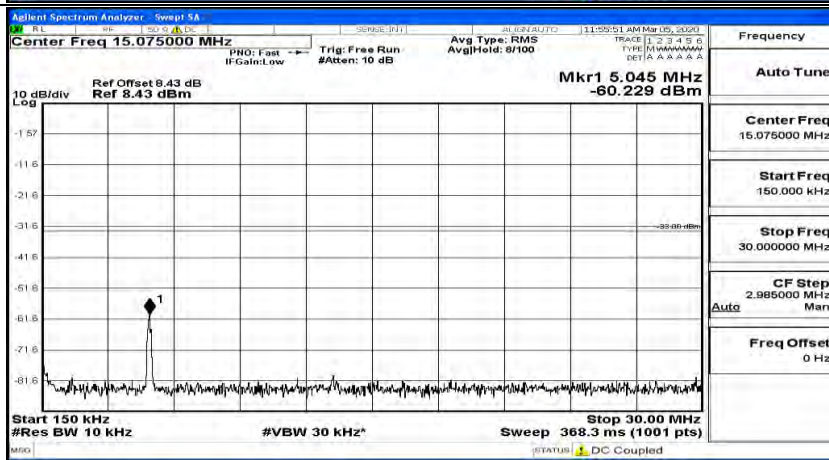

(Channel Bandwidth:20 MHz)\_MCH\_QPSK\_1RB#49

(Channel Bandwidth:20 MHz)\_HCH\_QPSK\_1RB#0

(Channel Bandwidth:20 MHz)\_HCH\_QPSK\_1RB#49

(Channel Bandwidth:20 MHz)\_LCH\_16QAM\_1RB#0

(Channel Bandwidth:20 MHz)\_LCH\_16QAM\_1RB#49