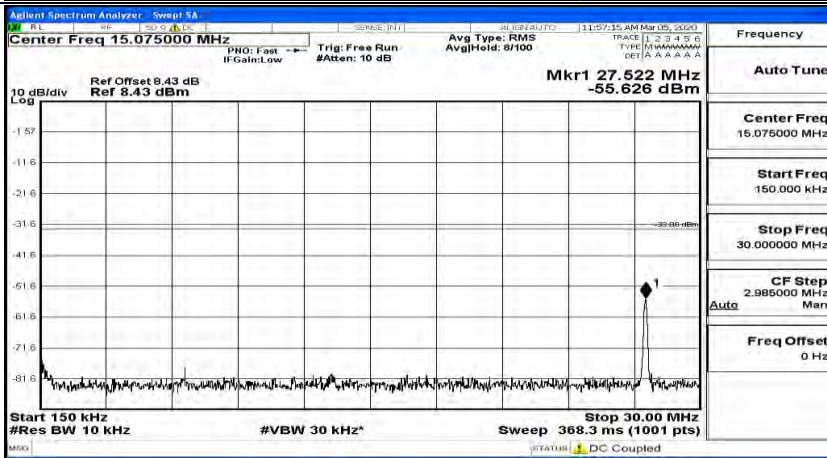

(Channel Bandwidth:15 MHz)_MCH_16QAM_1RB#0

(Channel Bandwidth:15 MHz)_MCH_16QAM_1RB#37