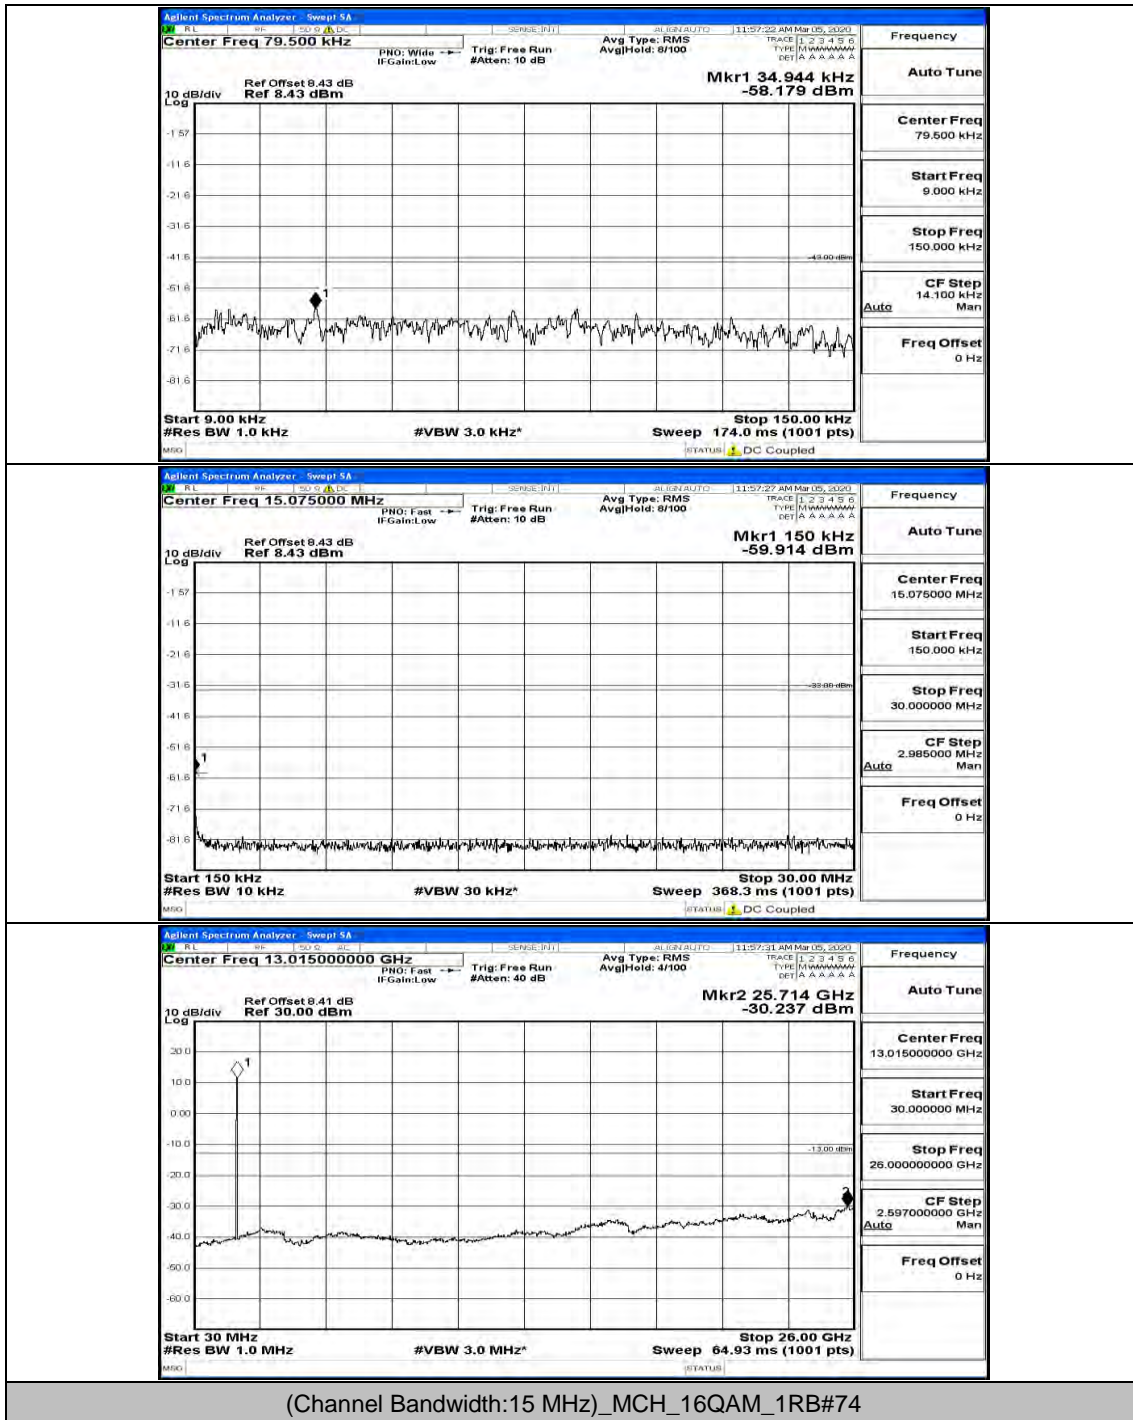

(Channel Bandwidth: 5 MHz)\_MCH\_16QAM\_1RB#12

(Channel Bandwidth: 5 MHz)\_HCH\_16QAM\_1RB#0

(Channel Bandwidth: 5 MHz)\_HCH\_16QAM\_1RB#12

Channel Bandwidth: 10 MHz

Channel Bandwidth: 15 MHz

(Channel Bandwidth:15 MHz)\_MCH\_QPSK\_1RB#0

(Channel Bandwidth:15 MHz)\_MCH\_QPSK\_1RB#37

(Channel Bandwidth:15 MHz)\_HCH\_QPSK\_1RB#0

(Channel Bandwidth:15 MHz)\_HCH\_QPSK\_1RB#37

(Channel Bandwidth:15 MHz)\_LCH\_16QAM\_1RB#0

(Channel Bandwidth:15 MHz)\_LCH\_16QAM\_1RB#37

(Channel Bandwidth:15 MHz)\_MCH\_16QAM\_1RB#0

(Channel Bandwidth:15 MHz)\_MCH\_16QAM\_1RB#37

(Channel Bandwidth:15 MHz)\_MCH\_16QAM\_1RB#74

Channel Bandwidth: 20 MHz

(Channel Bandwidth:20 MHz)\_MCH\_QPSK\_1RB#0