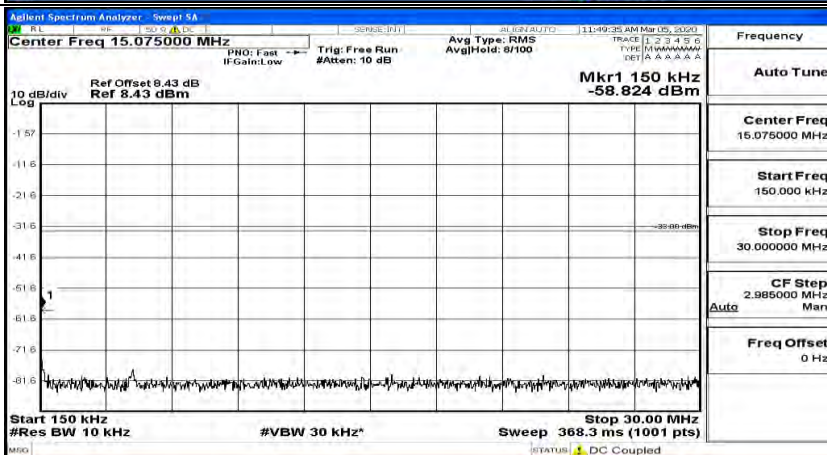

(Channel Bandwidth: 5 MHz)\_HCH\_QPSK\_1RB#0

(Channel Bandwidth: 5 MHz)\_HCH\_QPSK\_1RB#12

(Channel Bandwidth: 5 MHz)\_LCH\_16QAM\_1RB#0

(Channel Bandwidth: 5 MHz)\_LCH\_16QAM\_1RB#12

(Channel Bandwidth: 5 MHz)\_MCH\_16QAM\_1RB#0