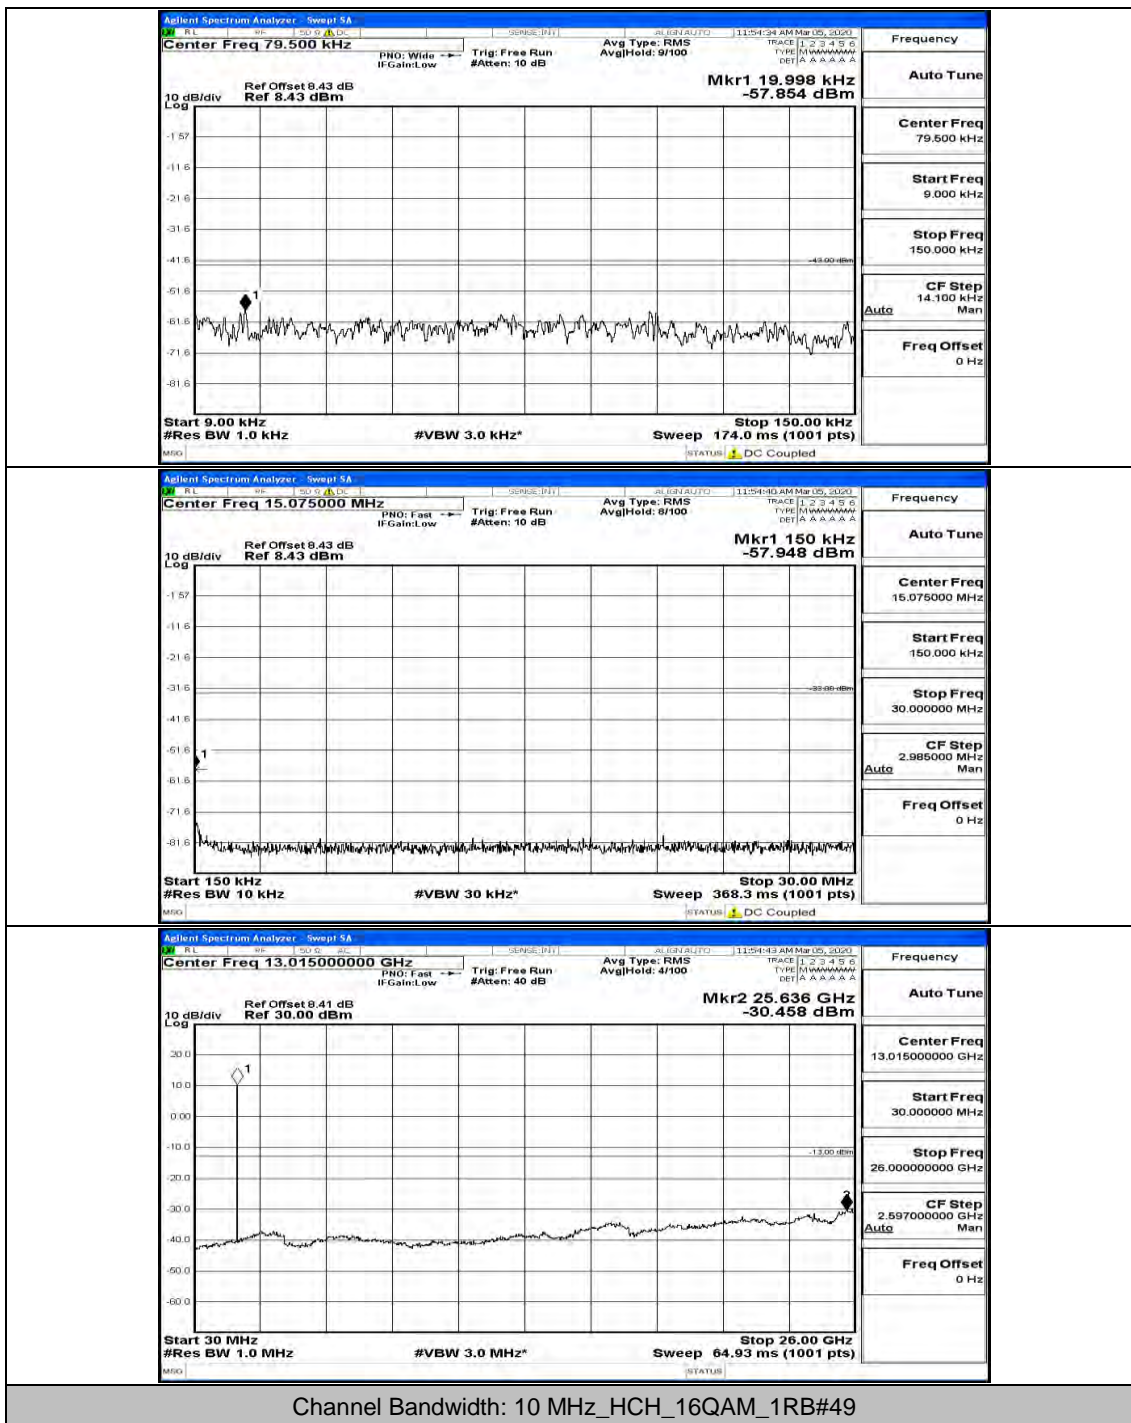

(Channel Bandwidth: 5 MHz)\_HCH\_QPSK\_1RB#0

(Channel Bandwidth: 5 MHz)\_HCH\_QPSK\_1RB#12

(Channel Bandwidth: 5 MHz)\_LCH\_16QAM\_1RB#0

(Channel Bandwidth: 5 MHz)\_LCH\_16QAM\_1RB#12

(Channel Bandwidth: 5 MHz)\_MCH\_16QAM\_1RB#0

(Channel Bandwidth: 5 MHz)\_MCH\_16QAM\_1RB#12

(Channel Bandwidth: 5 MHz)\_HCH\_16QAM\_1RB#0

(Channel Bandwidth: 5 MHz)\_HCH\_16QAM\_1RB#12

Channel Bandwidth: 10 MHz

Channel Bandwidth: 15 MHz

(Channel Bandwidth:15 MHz)\_MCH\_QPSK\_1RB#0

(Channel Bandwidth:15 MHz)\_MCH\_QPSK\_1RB#37

(Channel Bandwidth:15 MHz)\_HCH\_QPSK\_1RB#0

(Channel Bandwidth:15 MHz)\_HCH\_QPSK\_1RB#37

(Channel Bandwidth:15 MHz)\_LCH\_16QAM\_1RB#0

(Channel Bandwidth:15 MHz)\_LCH\_16QAM\_1RB#37