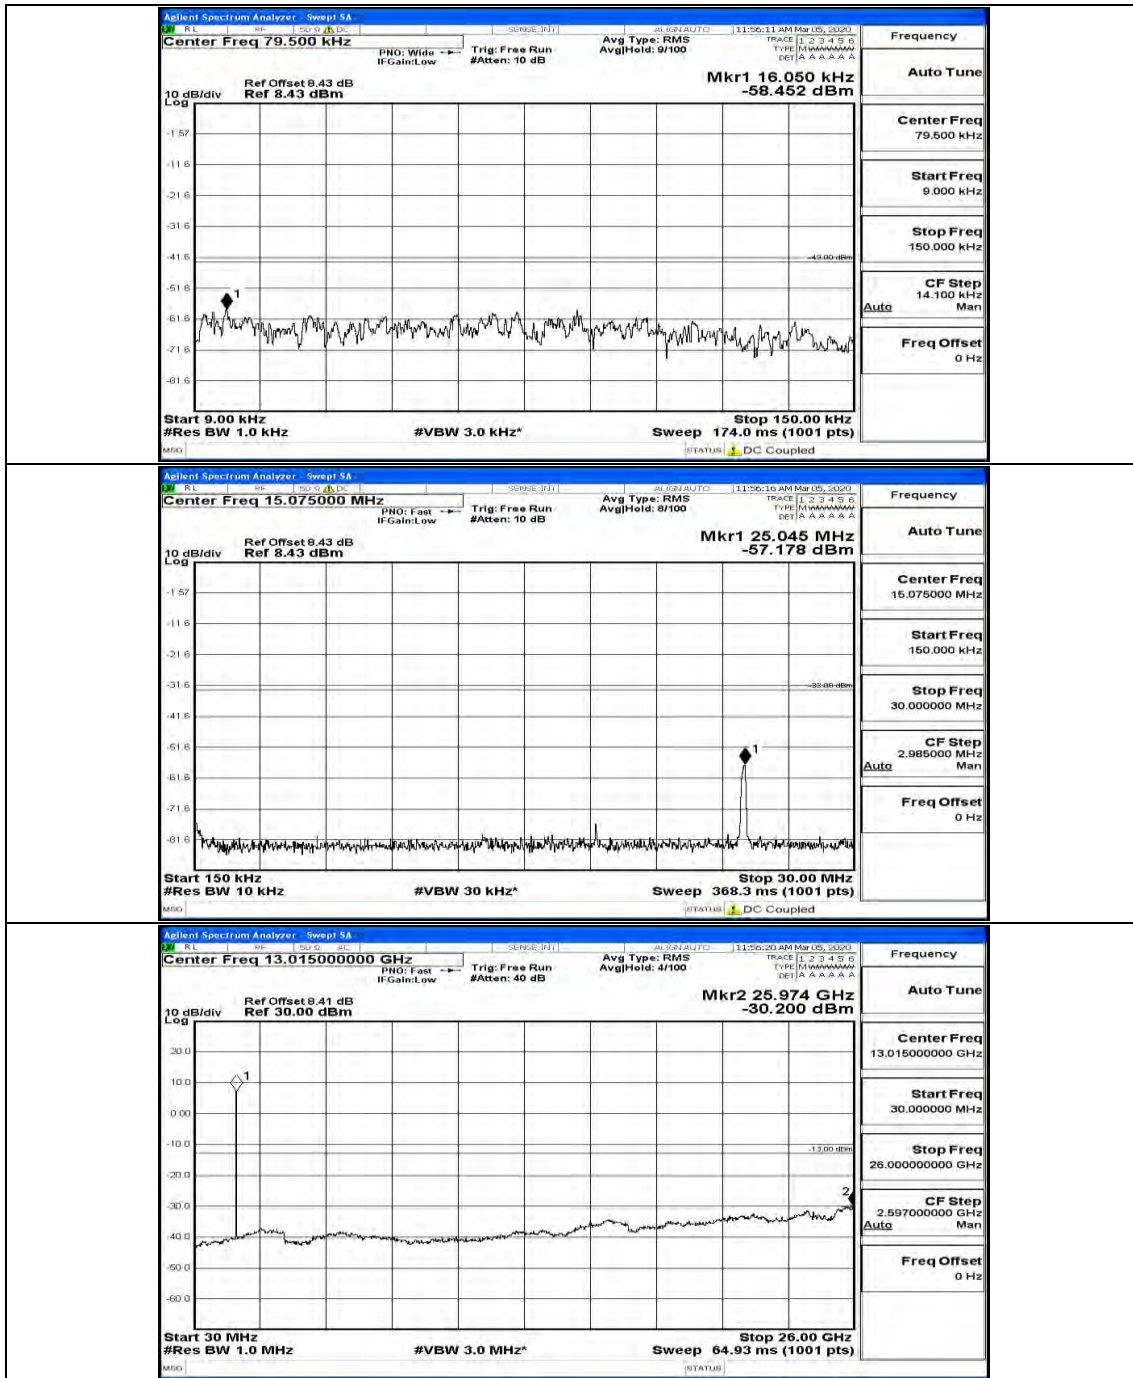

(Channel Bandwidth:20 MHz)\_MCH\_QPSK\_1RB#49

(Channel Bandwidth:20 MHz)\_HCH\_QPSK\_1RB#0

(Channel Bandwidth:20 MHz)\_HCH\_QPSK\_1RB#49

(Channel Bandwidth:20 MHz)\_LCH\_16QAM\_1RB#0

(Channel Bandwidth:20 MHz)\_LCH\_16QAM\_1RB#49

(Channel Bandwidth:20 MHz)\_MCH\_16QAM\_1RB#0

(Channel Bandwidth:20 MHz)\_MCH\_16QAM\_1RB#49