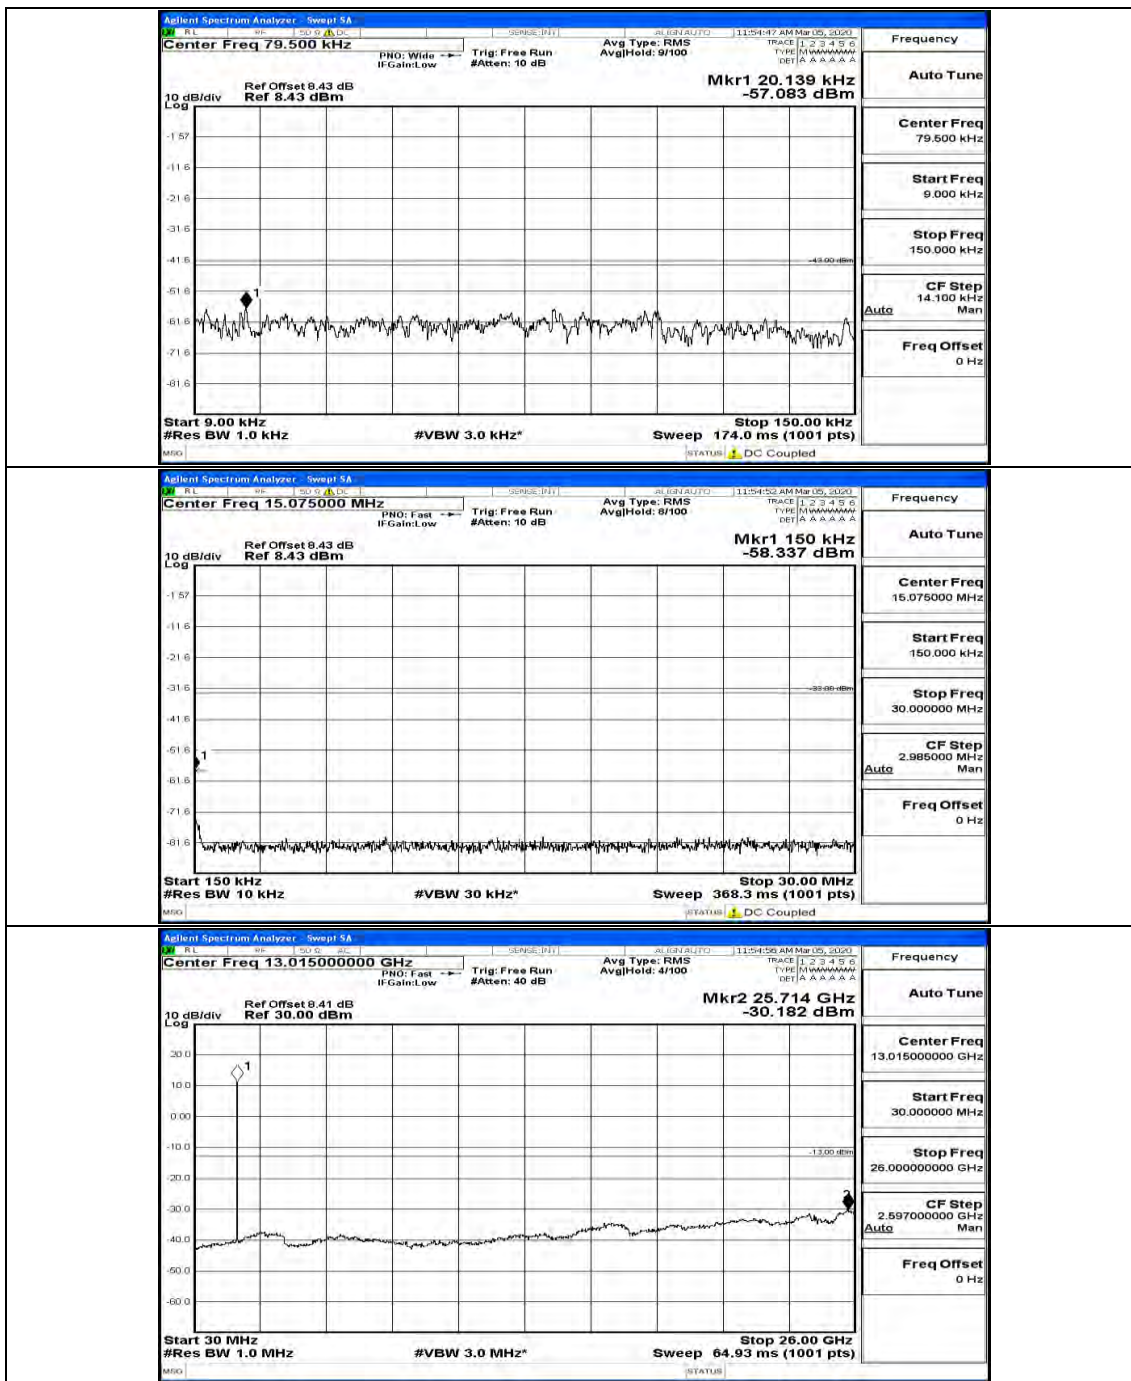

(Channel Bandwidth: 5 MHz)\_HCH\_QPSK\_1RB#0

(Channel Bandwidth: 5 MHz)\_HCH\_QPSK\_1RB#12

(Channel Bandwidth: 5 MHz)\_LCH\_16QAM\_1RB#0

(Channel Bandwidth: 5 MHz)\_LCH\_16QAM\_1RB#12

(Channel Bandwidth: 5 MHz)\_MCH\_16QAM\_1RB#0

(Channel Bandwidth: 5 MHz)\_MCH\_16QAM\_1RB#12

(Channel Bandwidth: 5 MHz)\_HCH\_16QAM\_1RB#0

(Channel Bandwidth: 5 MHz)\_HCH\_16QAM\_1RB#12

Channel Bandwidth: 10 MHz

Channel Bandwidth: 15 MHz

(Channel Bandwidth:15 MHz)\_MCH\_QPSK\_1RB#0

(Channel Bandwidth:15 MHz)\_MCH\_QPSK\_1RB#37

(Channel Bandwidth:15 MHz)\_HCH\_QPSK\_1RB#0

(Channel Bandwidth:15 MHz)\_HCH\_QPSK\_1RB#37

(Channel Bandwidth:15 MHz)\_LCH\_16QAM\_1RB#0

(Channel Bandwidth:15 MHz)\_LCH\_16QAM\_1RB#37