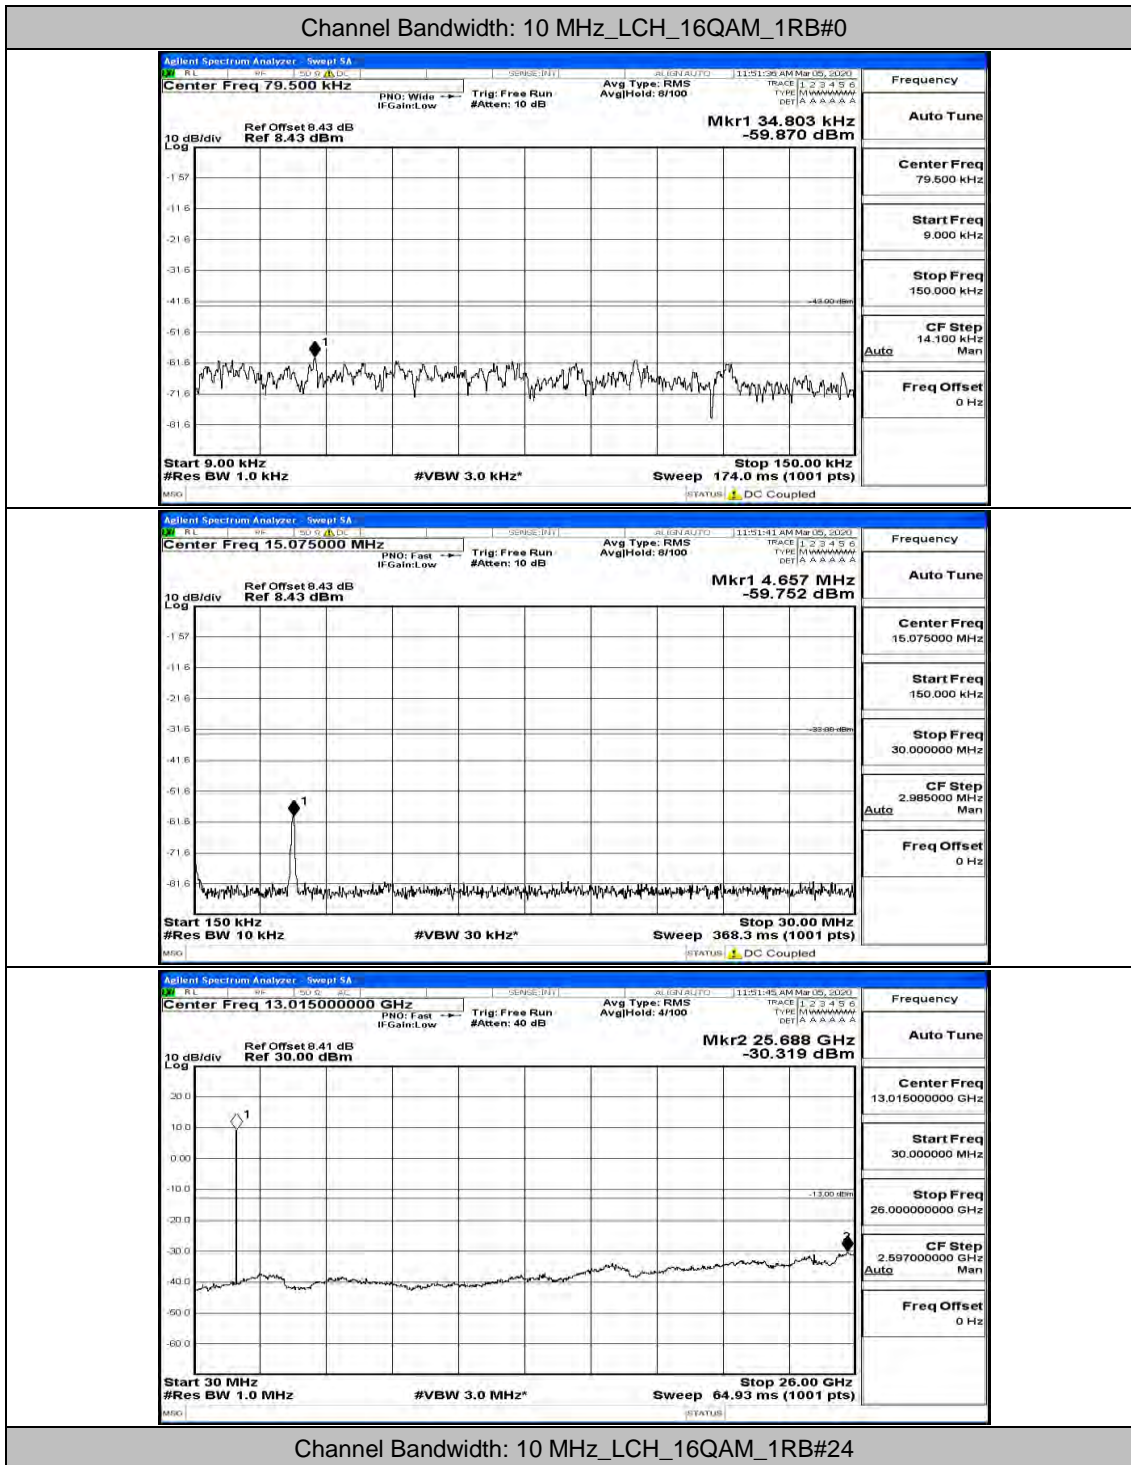

(Channel Bandwidth: 5 MHz)\_MCH\_16QAM\_1RB#12

(Channel Bandwidth: 5 MHz)\_HCH\_16QAM\_1RB#0

(Channel Bandwidth: 5 MHz)\_HCH\_16QAM\_1RB#12

Channel Bandwidth: 10 MHz

Channel Bandwidth: 15 MHz

(Channel Bandwidth:15 MHz)\_MCH\_QPSK\_1RB#0

(Channel Bandwidth:15 MHz)\_MCH\_QPSK\_1RB#37

(Channel Bandwidth:15 MHz)\_HCH\_QPSK\_1RB#0

(Channel Bandwidth:15 MHz)\_HCH\_QPSK\_1RB#37

(Channel Bandwidth:15 MHz)\_LCH\_16QAM\_1RB#0

(Channel Bandwidth:15 MHz)\_LCH\_16QAM\_1RB#37