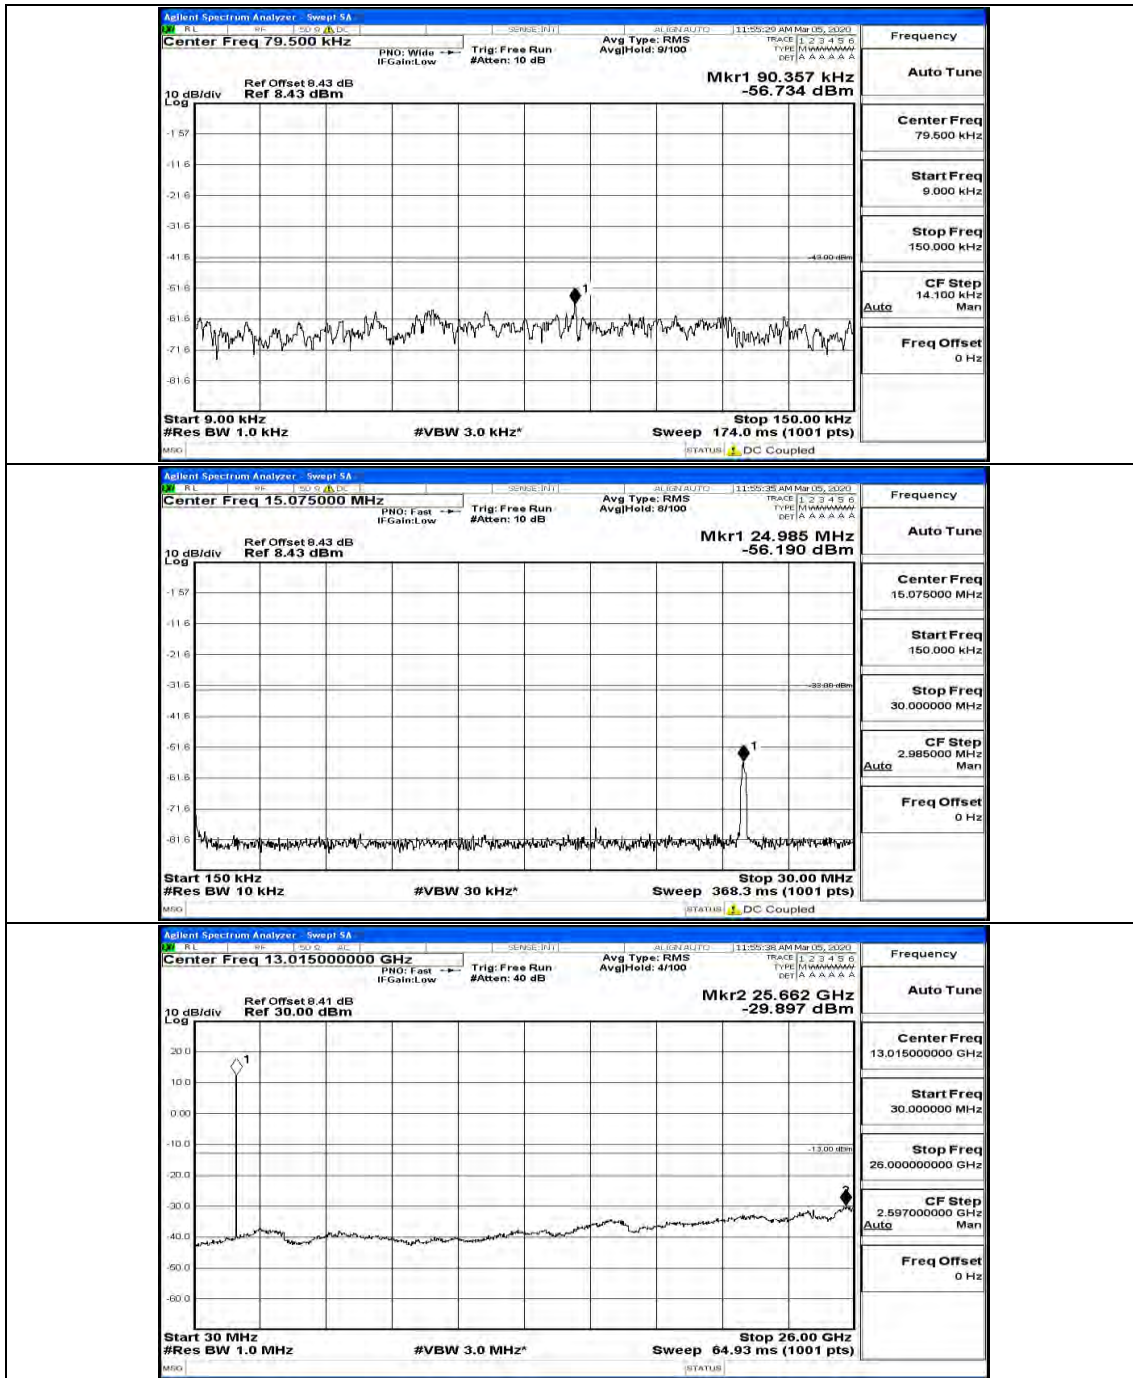

(Channel Bandwidth: 5 MHz)\_HCH\_QPSK\_1RB#0

(Channel Bandwidth: 5 MHz)\_HCH\_QPSK\_1RB#12

(Channel Bandwidth: 5 MHz)\_LCH\_16QAM\_1RB#0

(Channel Bandwidth: 5 MHz)\_LCH\_16QAM\_1RB#12

(Channel Bandwidth: 5 MHz)\_MCH\_16QAM\_1RB#0

(Channel Bandwidth: 5 MHz)\_MCH\_16QAM\_1RB#12

(Channel Bandwidth: 5 MHz)\_HCH\_16QAM\_1RB#0

(Channel Bandwidth: 5 MHz)\_HCH\_16QAM\_1RB#12

Channel Bandwidth: 10 MHz

Channel Bandwidth: 15 MHz

(Channel Bandwidth:15 MHz)\_MCH\_QPSK\_1RB#0

(Channel Bandwidth:15 MHz)\_MCH\_QPSK\_1RB#37

(Channel Bandwidth:15 MHz)\_HCH\_QPSK\_1RB#0

(Channel Bandwidth:15 MHz)\_HCH\_QPSK\_1RB#37

(Channel Bandwidth:15 MHz)\_LCH\_16QAM\_1RB#0

(Channel Bandwidth:15 MHz)\_LCH\_16QAM\_1RB#37