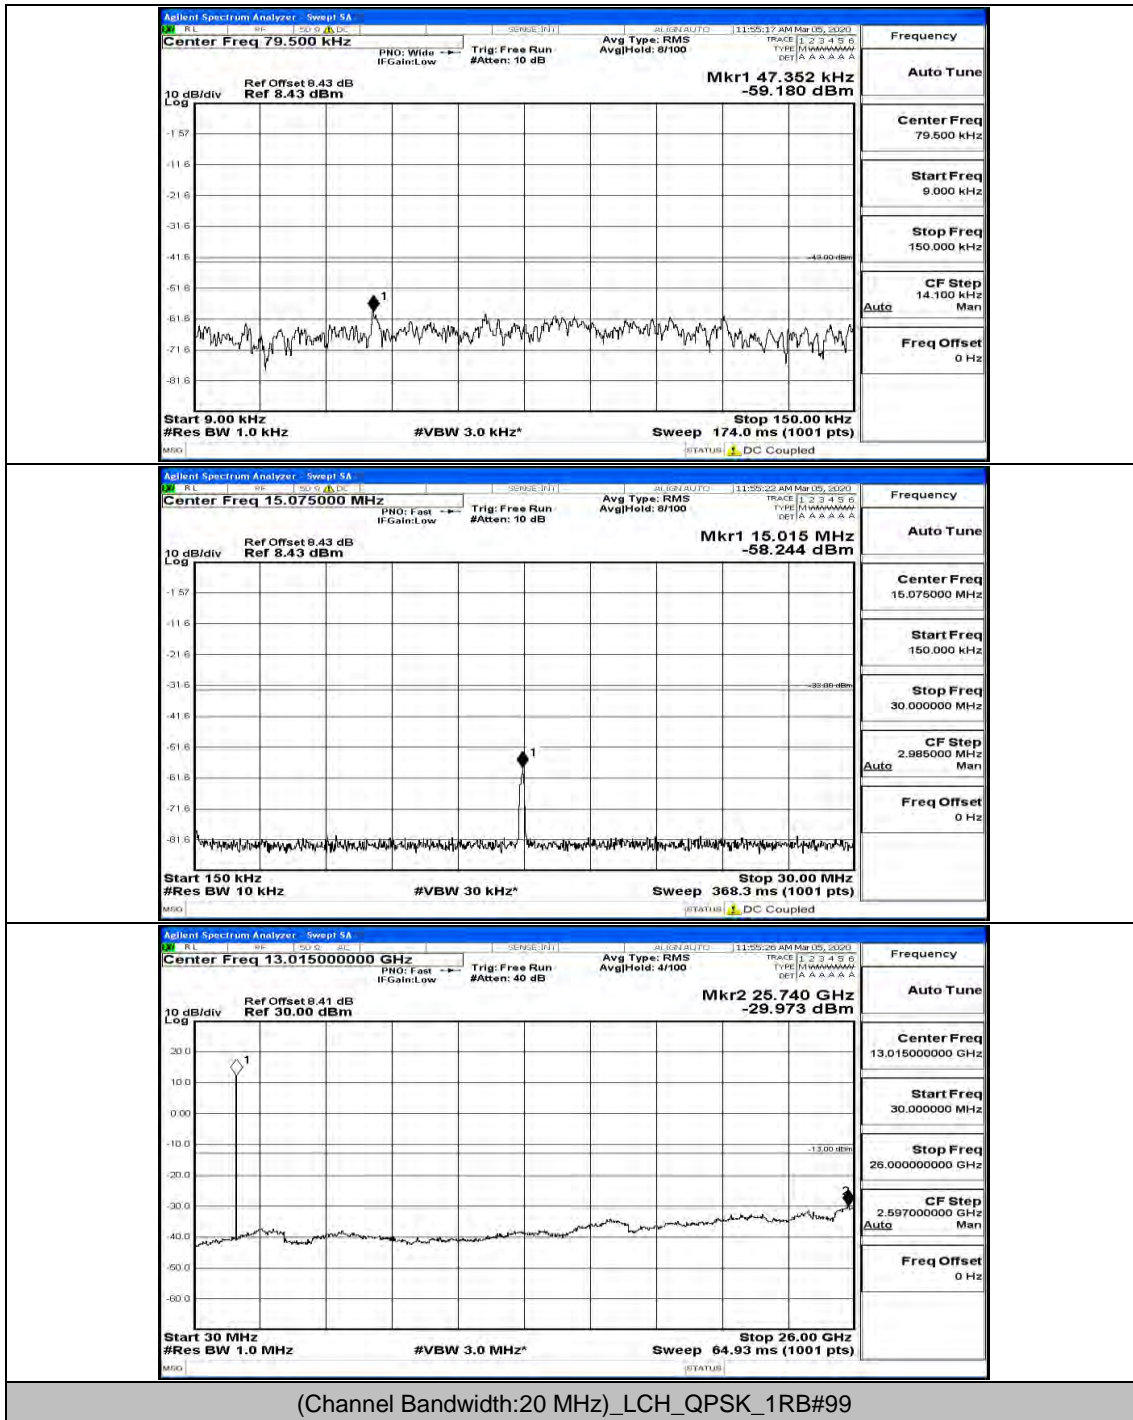

(Channel Bandwidth:15 MHz)\_MCH\_16QAM\_1RB#0

(Channel Bandwidth:15 MHz)\_MCH\_16QAM\_1RB#37

(Channel Bandwidth:15 MHz)\_MCH\_16QAM\_1RB#74

Channel Bandwidth: 20 MHz

(Channel Bandwidth:20 MHz)\_MCH\_QPSK\_1RB#0

(Channel Bandwidth:20 MHz)\_MCH\_QPSK\_1RB#49

(Channel Bandwidth:20 MHz)\_HCH\_QPSK\_1RB#0

(Channel Bandwidth:20 MHz)\_HCH\_QPSK\_1RB#49

(Channel Bandwidth:20 MHz)\_LCH\_16QAM\_1RB#0

(Channel Bandwidth:20 MHz)\_LCH\_16QAM\_1RB#49