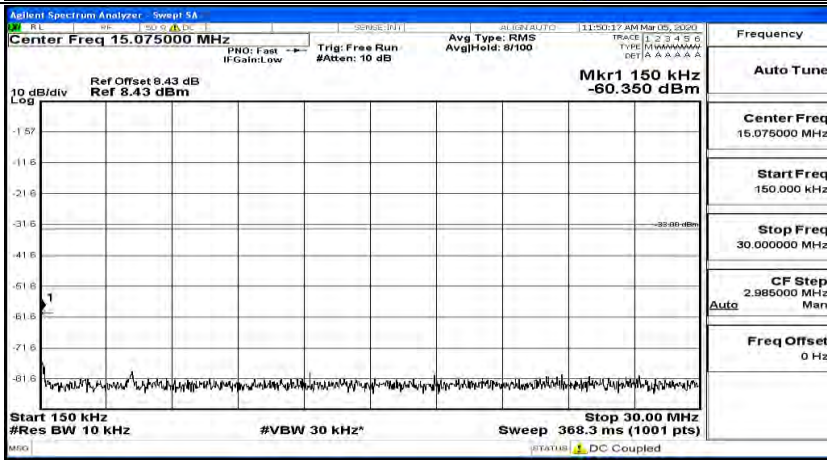

(Channel Bandwidth: 5 MHz)\_HCH\_QPSK\_1RB#0

(Channel Bandwidth: 5 MHz)\_HCH\_QPSK\_1RB#12

(Channel Bandwidth: 5 MHz)\_LCH\_16QAM\_1RB#0

(Channel Bandwidth: 5 MHz)\_LCH\_16QAM\_1RB#12

(Channel Bandwidth: 5 MHz)\_MCH\_16QAM\_1RB#0

(Channel Bandwidth: 5 MHz)\_MCH\_16QAM\_1RB#12

(Channel Bandwidth: 5 MHz)\_HCH\_16QAM\_1RB#0

(Channel Bandwidth: 5 MHz)\_HCH\_16QAM\_1RB#12

Channel Bandwidth: 10 MHz

Channel Bandwidth: 15 MHz

(Channel Bandwidth:15 MHz)\_MCH\_QPSK\_1RB#0