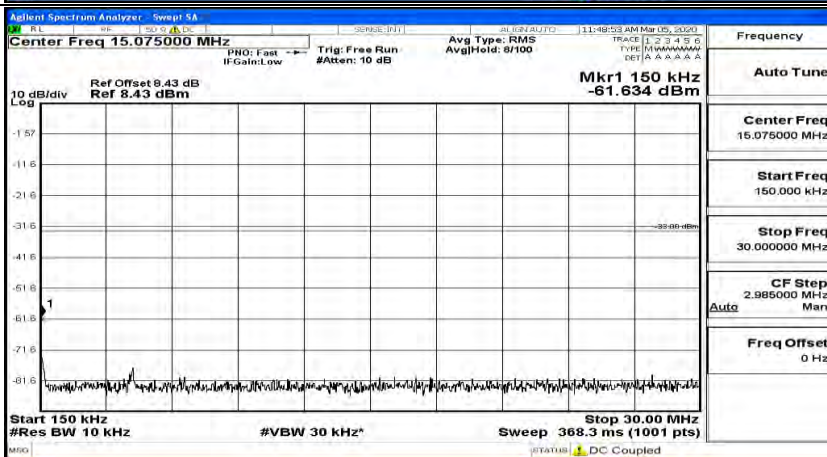

(Channel Bandwidth: 5 MHz)\_HCH\_QPSK\_1RB#0

(Channel Bandwidth: 5 MHz)\_HCH\_QPSK\_1RB#12

(Channel Bandwidth: 5 MHz)\_LCH\_16QAM\_1RB#0

(Channel Bandwidth: 5 MHz)\_LCH\_16QAM\_1RB#12

(Channel Bandwidth: 5 MHz)\_MCH\_16QAM\_1RB#0