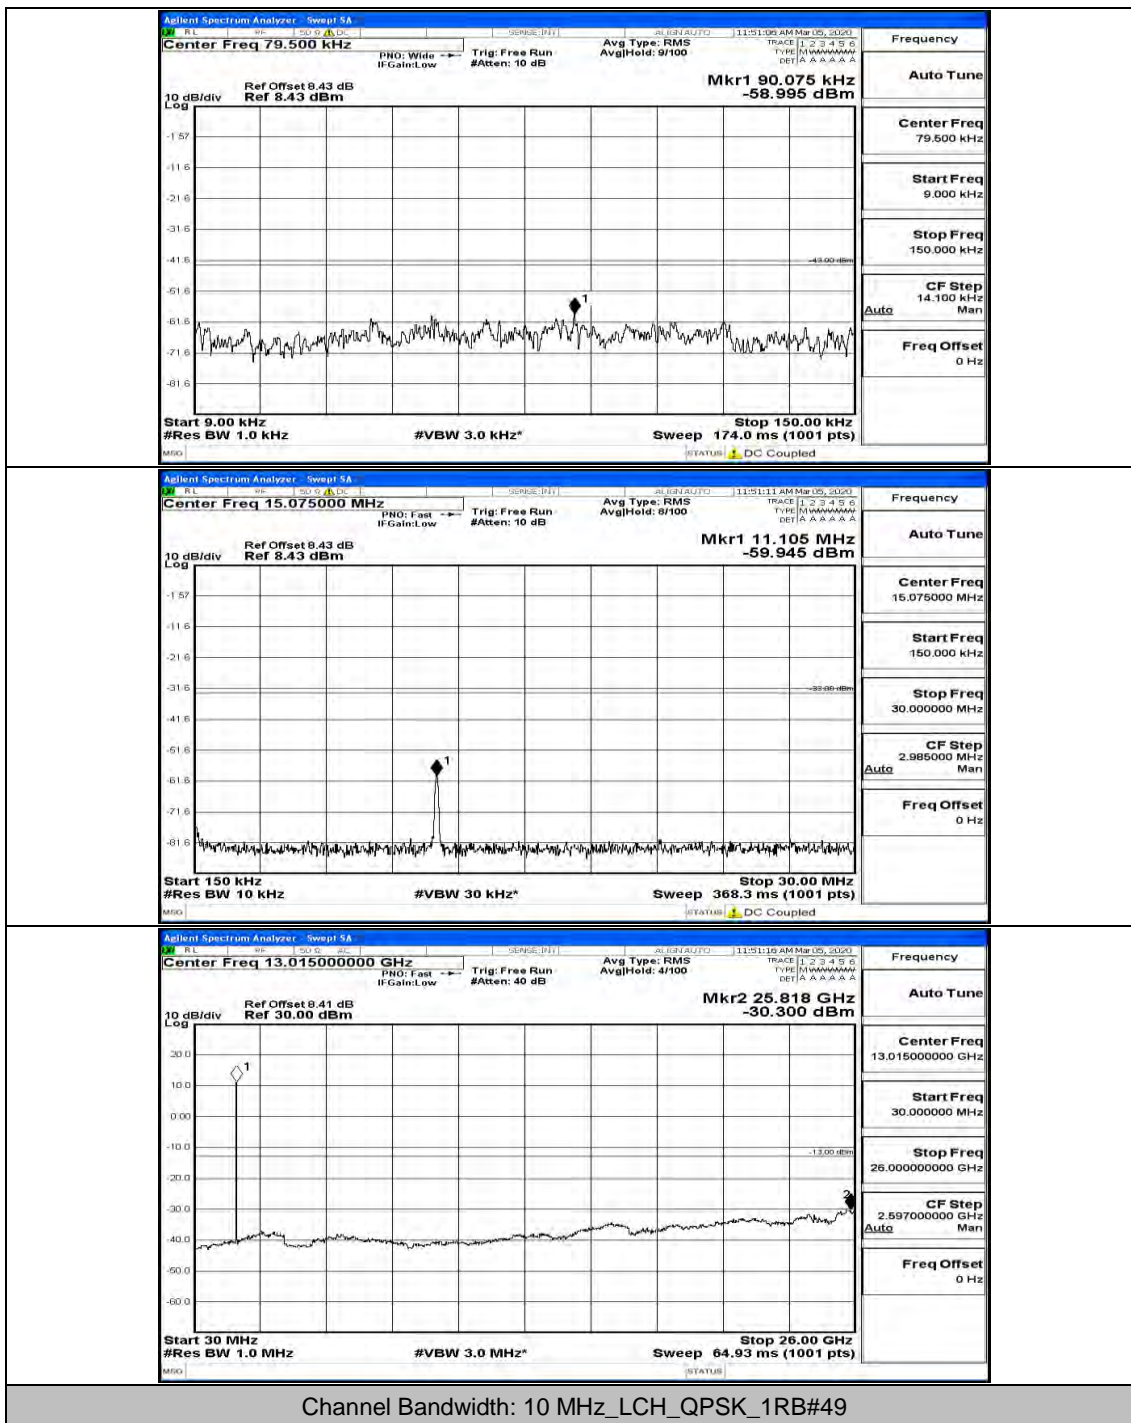

(Channel Bandwidth: 5 MHz)\_HCH\_QPSK\_1RB#0

(Channel Bandwidth: 5 MHz)\_HCH\_QPSK\_1RB#12

(Channel Bandwidth: 5 MHz)\_LCH\_16QAM\_1RB#0

(Channel Bandwidth: 5 MHz)\_LCH\_16QAM\_1RB#12

(Channel Bandwidth: 5 MHz)\_MCH\_16QAM\_1RB#0

(Channel Bandwidth: 5 MHz)\_MCH\_16QAM\_1RB#12

(Channel Bandwidth: 5 MHz)\_HCH\_16QAM\_1RB#0

(Channel Bandwidth: 5 MHz)\_HCH\_16QAM\_1RB#12

Channel Bandwidth: 10 MHz

Channel Bandwidth: 15 MHz

(Channel Bandwidth:15 MHz)\_MCH\_QPSK\_1RB#0

(Channel Bandwidth:15 MHz)\_MCH\_QPSK\_1RB#37

(Channel Bandwidth:15 MHz)\_HCH\_QPSK\_1RB#0

(Channel Bandwidth:15 MHz)\_HCH\_QPSK\_1RB#37

(Channel Bandwidth:15 MHz)\_LCH\_16QAM\_1RB#0

(Channel Bandwidth:15 MHz)\_LCH\_16QAM\_1RB#37