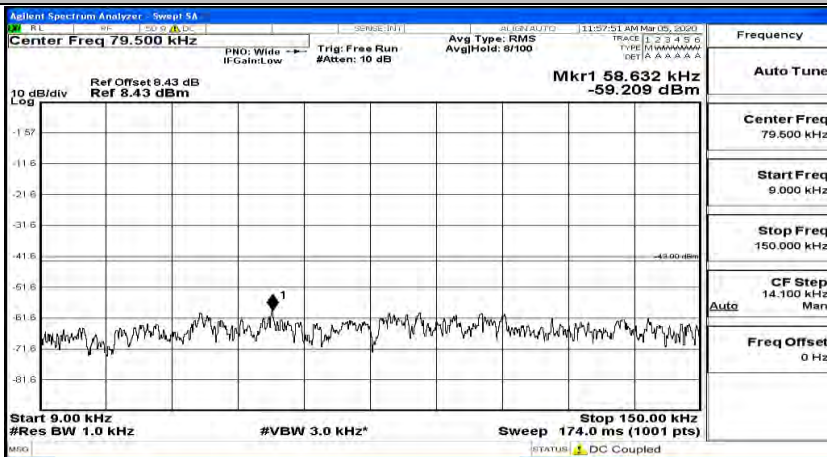

(Channel Bandwidth:15 MHz)_HCH_QPSK_1RB#0

(Channel Bandwidth:15 MHz)_HCH_QPSK_1RB#37