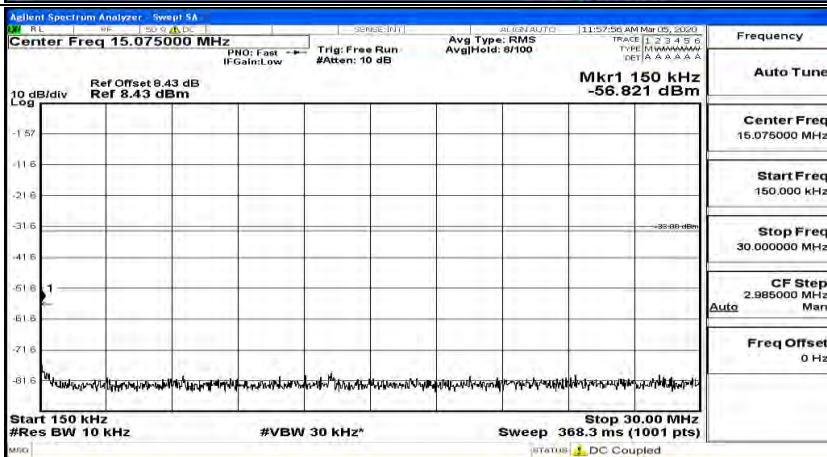

(Channel Bandwidth:20 MHz)_HCH_QPSK_1RB#0

(Channel Bandwidth:20 MHz)_HCH_QPSK_1RB#49