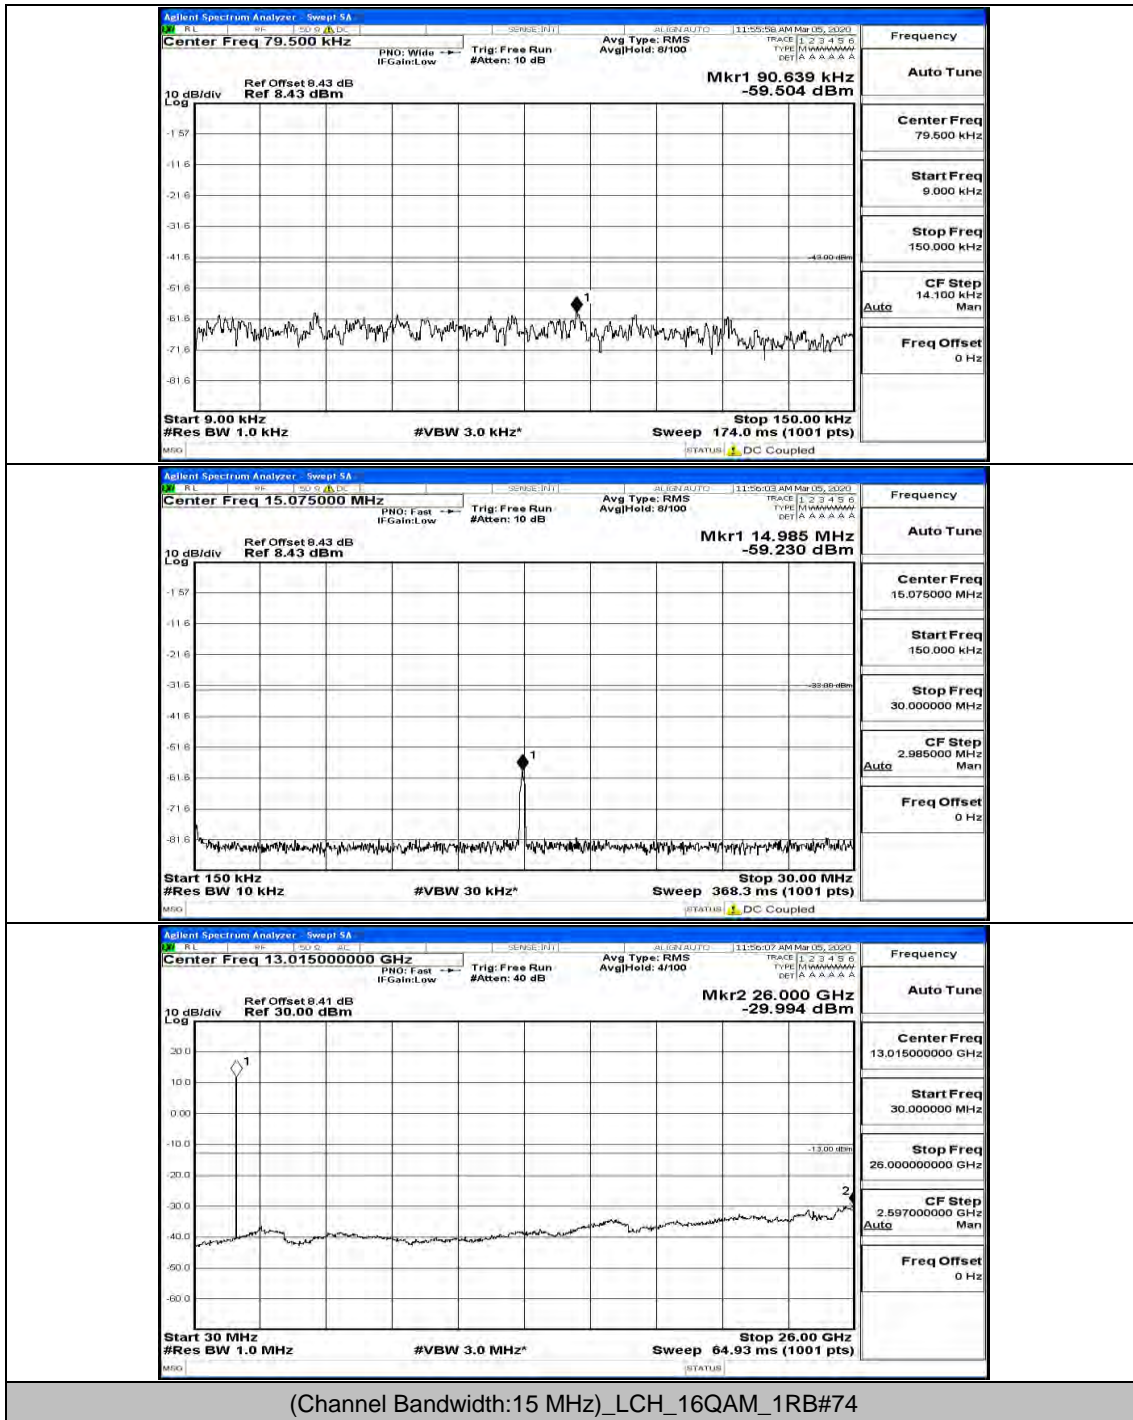

(Channel Bandwidth:15 MHz)\_MCH\_QPSK\_1RB#37

(Channel Bandwidth:15 MHz)\_HCH\_QPSK\_1RB#0

(Channel Bandwidth:15 MHz)\_HCH\_QPSK\_1RB#37

(Channel Bandwidth:15 MHz)\_LCH\_16QAM\_1RB#0

(Channel Bandwidth:15 MHz)\_LCH\_16QAM\_1RB#37

(Channel Bandwidth:15 MHz)\_MCH\_16QAM\_1RB#0

(Channel Bandwidth:15 MHz)\_MCH\_16QAM\_1RB#37

(Channel Bandwidth:15 MHz)\_MCH\_16QAM\_1RB#74

Channel Bandwidth: 20 MHz

(Channel Bandwidth:20 MHz)\_MCH\_QPSK\_1RB#0