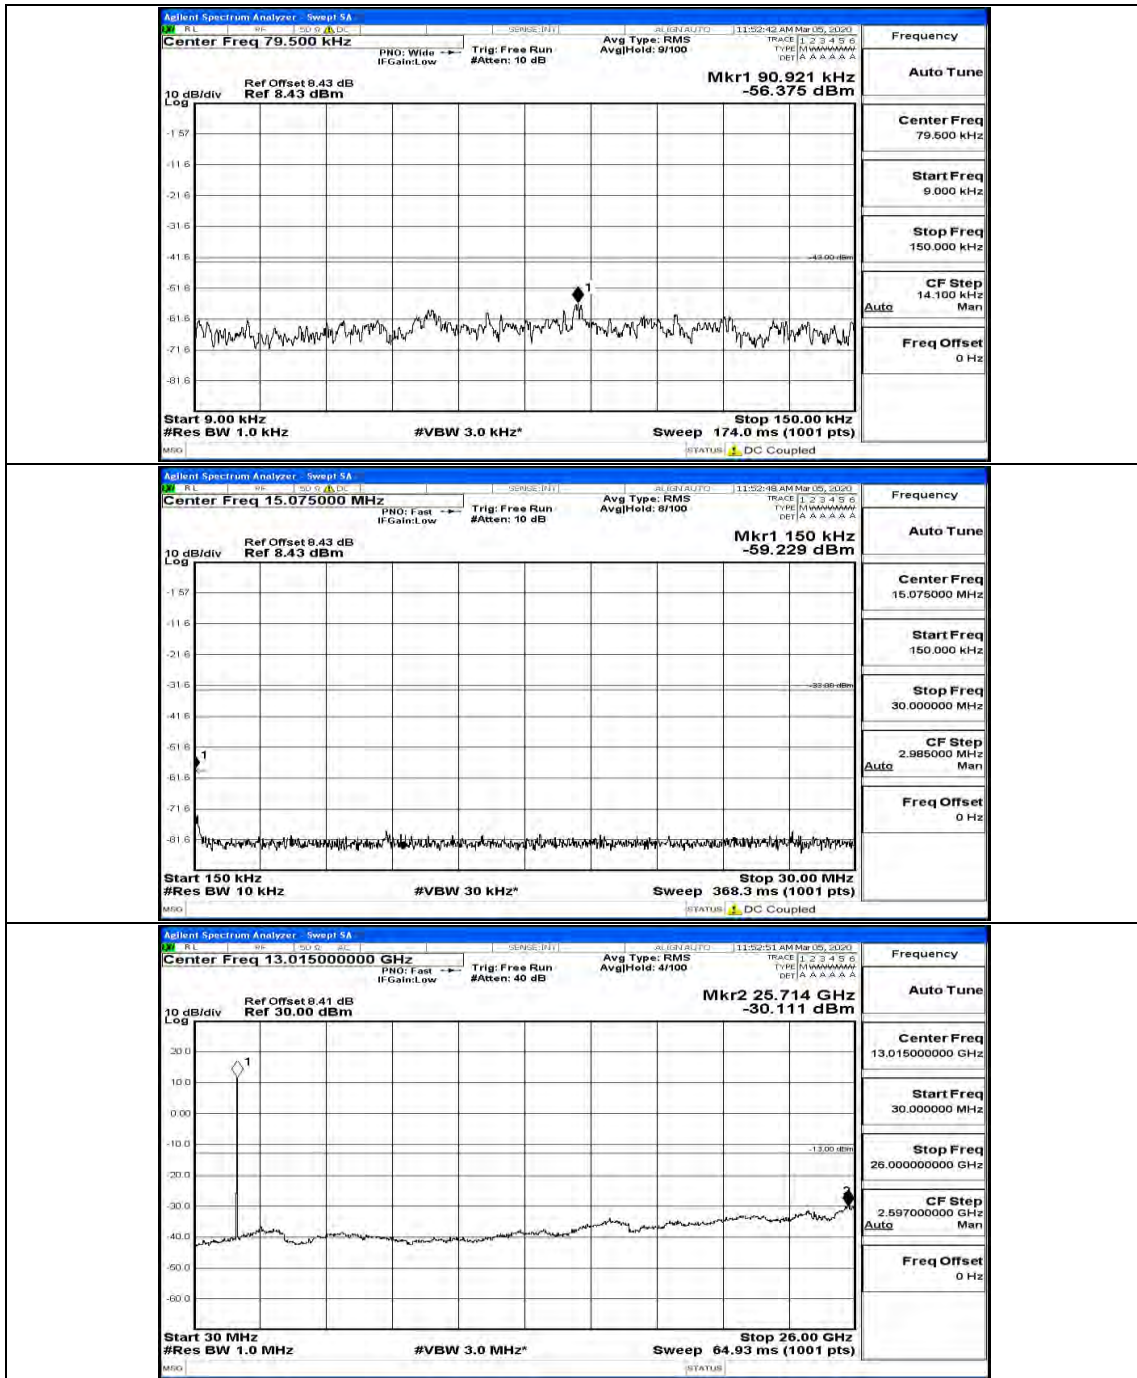

(Channel Bandwidth: 5 MHz)\_HCH\_QPSK\_1RB#0

(Channel Bandwidth: 5 MHz)\_HCH\_QPSK\_1RB#12

(Channel Bandwidth: 5 MHz)\_LCH\_16QAM\_1RB#0

(Channel Bandwidth: 5 MHz)\_LCH\_16QAM\_1RB#12

(Channel Bandwidth: 5 MHz)\_MCH\_16QAM\_1RB#0

(Channel Bandwidth: 5 MHz)\_MCH\_16QAM\_1RB#12

(Channel Bandwidth: 5 MHz)\_HCH\_16QAM\_1RB#0

(Channel Bandwidth: 5 MHz)\_HCH\_16QAM\_1RB#12

Channel Bandwidth: 10 MHz

Channel Bandwidth: 15 MHz

(Channel Bandwidth:15 MHz)\_MCH\_QPSK\_1RB#0

(Channel Bandwidth:15 MHz)\_MCH\_QPSK\_1RB#37

(Channel Bandwidth:15 MHz)\_HCH\_QPSK\_1RB#0

(Channel Bandwidth:15 MHz)\_HCH\_QPSK\_1RB#37

(Channel Bandwidth:15 MHz)\_LCH\_16QAM\_1RB#0

(Channel Bandwidth:15 MHz)\_LCH\_16QAM\_1RB#37