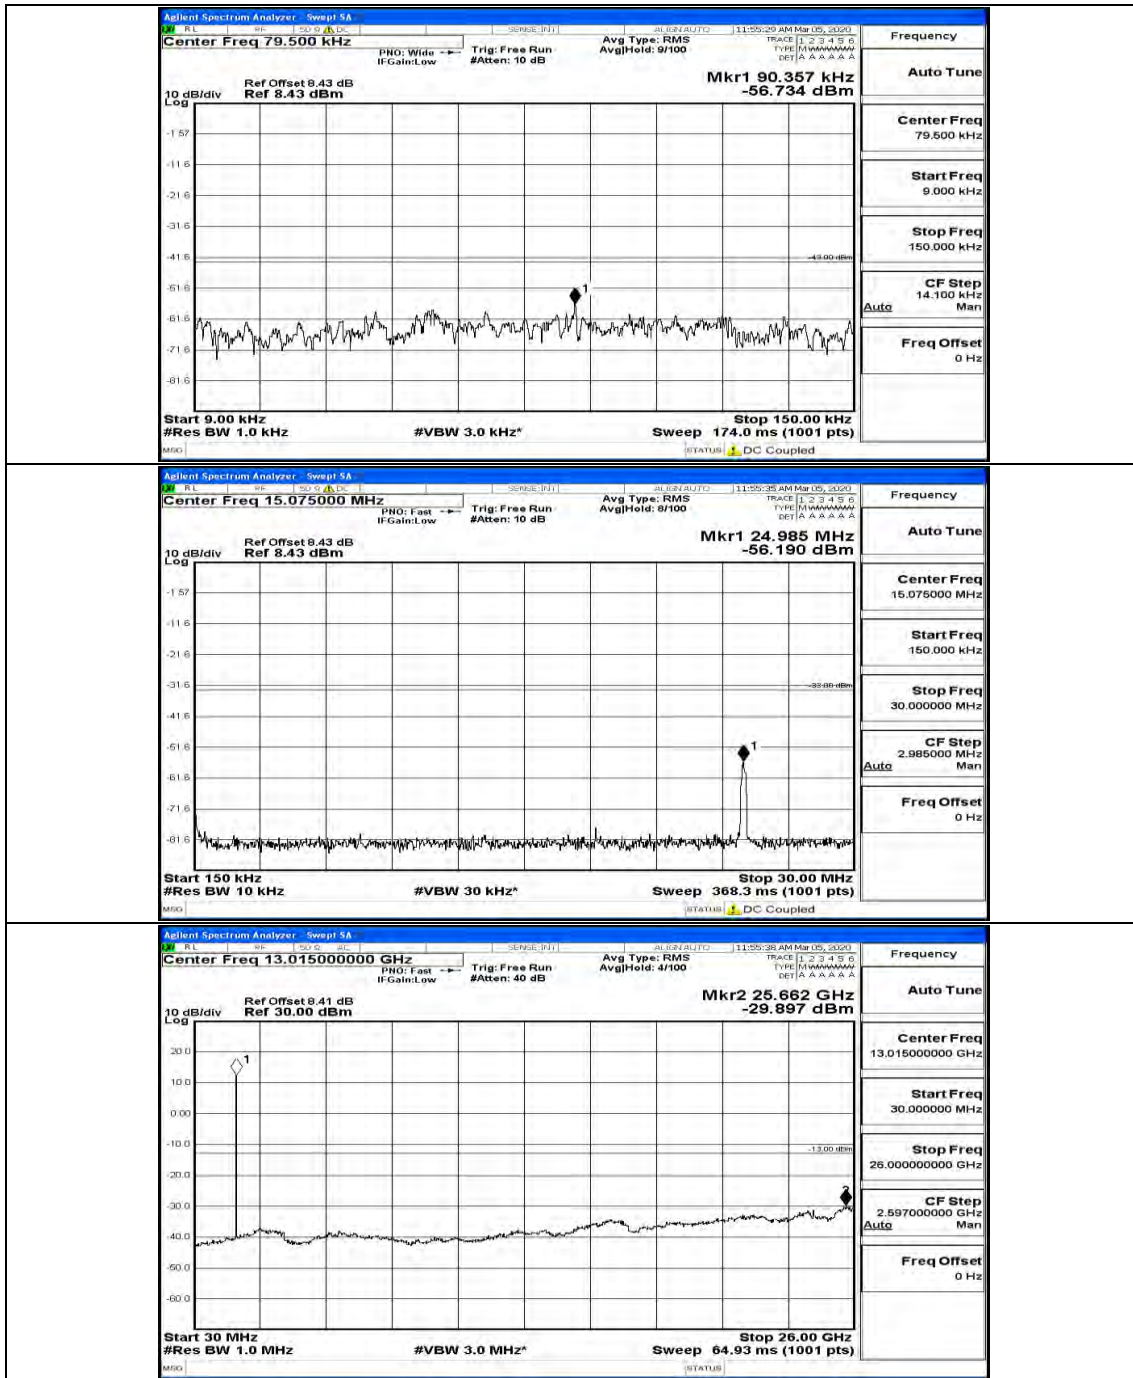

(Channel Bandwidth:15 MHz)\_MCH\_16QAM\_1RB#0

(Channel Bandwidth:15 MHz)\_MCH\_16QAM\_1RB#37

(Channel Bandwidth:15 MHz)\_MCH\_16QAM\_1RB#74

Channel Bandwidth: 20 MHz

(Channel Bandwidth:20 MHz)\_MCH\_QPSK\_1RB#0