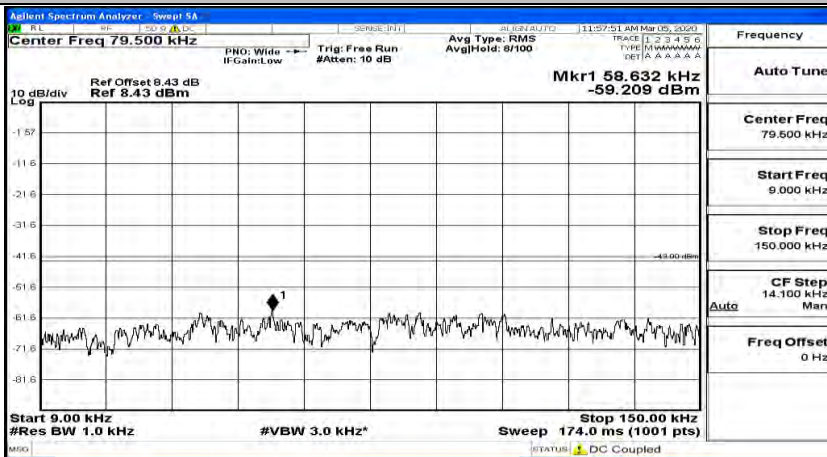

(Channel Bandwidth:20 MHz)_HCH_QPSK_1RB#0

(Channel Bandwidth:20 MHz)_HCH_QPSK_1RB#49