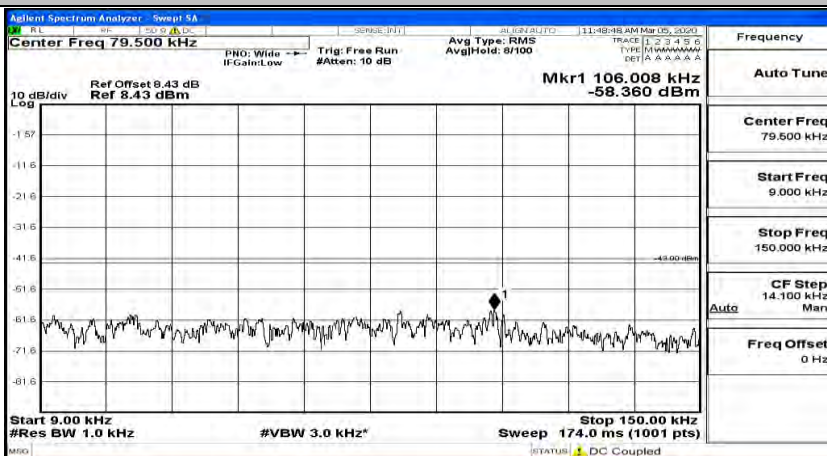

(Channel Bandwidth: 5 MHz)\_HCH\_QPSK\_1RB#0

(Channel Bandwidth: 5 MHz)\_HCH\_QPSK\_1RB#12

(Channel Bandwidth: 5 MHz)\_LCH\_16QAM\_1RB#0

(Channel Bandwidth: 5 MHz)\_LCH\_16QAM\_1RB#12

(Channel Bandwidth: 5 MHz)\_MCH\_16QAM\_1RB#0