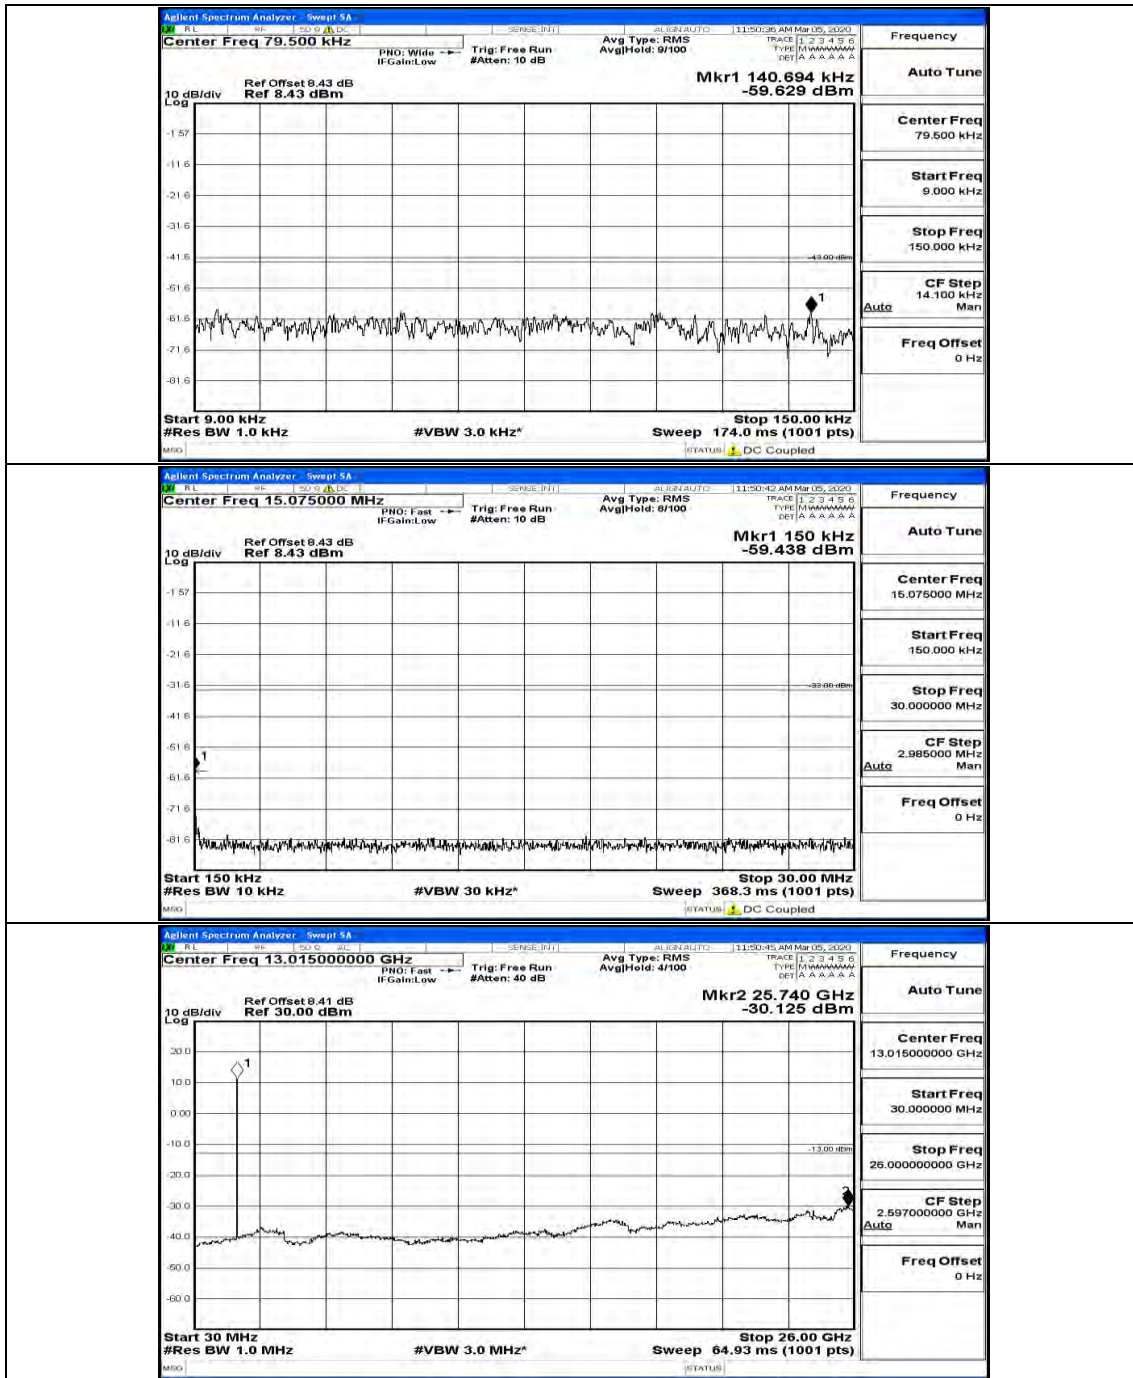

(Channel Bandwidth: 5 MHz)\_HCH\_QPSK\_1RB#0

(Channel Bandwidth: 5 MHz)\_HCH\_QPSK\_1RB#12

(Channel Bandwidth: 5 MHz)\_LCH\_16QAM\_1RB#0

(Channel Bandwidth: 5 MHz)\_LCH\_16QAM\_1RB#12

(Channel Bandwidth: 5 MHz)\_MCH\_16QAM\_1RB#0

(Channel Bandwidth: 5 MHz)\_MCH\_16QAM\_1RB#12

(Channel Bandwidth: 5 MHz)\_HCH\_16QAM\_1RB#0

(Channel Bandwidth: 5 MHz)\_HCH\_16QAM\_1RB#12

Channel Bandwidth: 10 MHz

Channel Bandwidth: 15 MHz

(Channel Bandwidth:15 MHz)\_MCH\_QPSK\_1RB#0

(Channel Bandwidth:15 MHz)\_MCH\_QPSK\_1RB#37

(Channel Bandwidth:15 MHz)\_HCH\_QPSK\_1RB#0

(Channel Bandwidth:15 MHz)\_HCH\_QPSK\_1RB#37

(Channel Bandwidth:15 MHz)\_LCH\_16QAM\_1RB#0

(Channel Bandwidth:15 MHz)\_LCH\_16QAM\_1RB#37