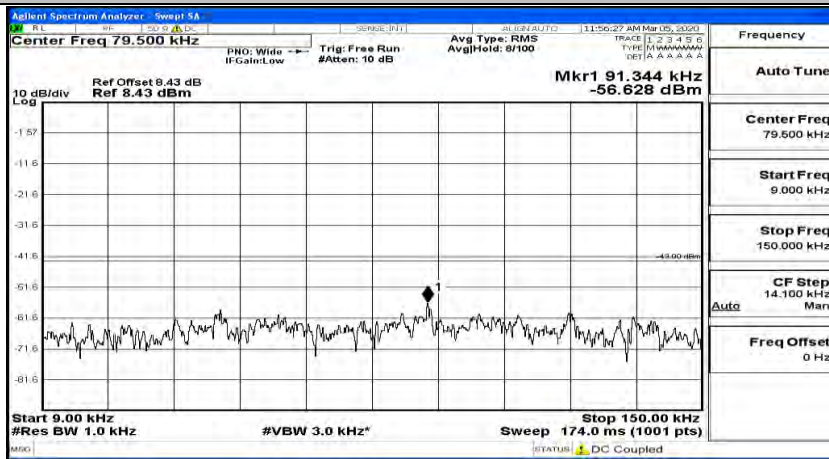

(Channel Bandwidth: 5 MHz)\_MCH\_16QAM\_1RB#12

(Channel Bandwidth: 5 MHz)\_HCH\_16QAM\_1RB#0

(Channel Bandwidth: 5 MHz)\_HCH\_16QAM\_1RB#12

Channel Bandwidth: 10 MHz

Channel Bandwidth: 15 MHz

(Channel Bandwidth:15 MHz)\_MCH\_QPSK\_1RB#0