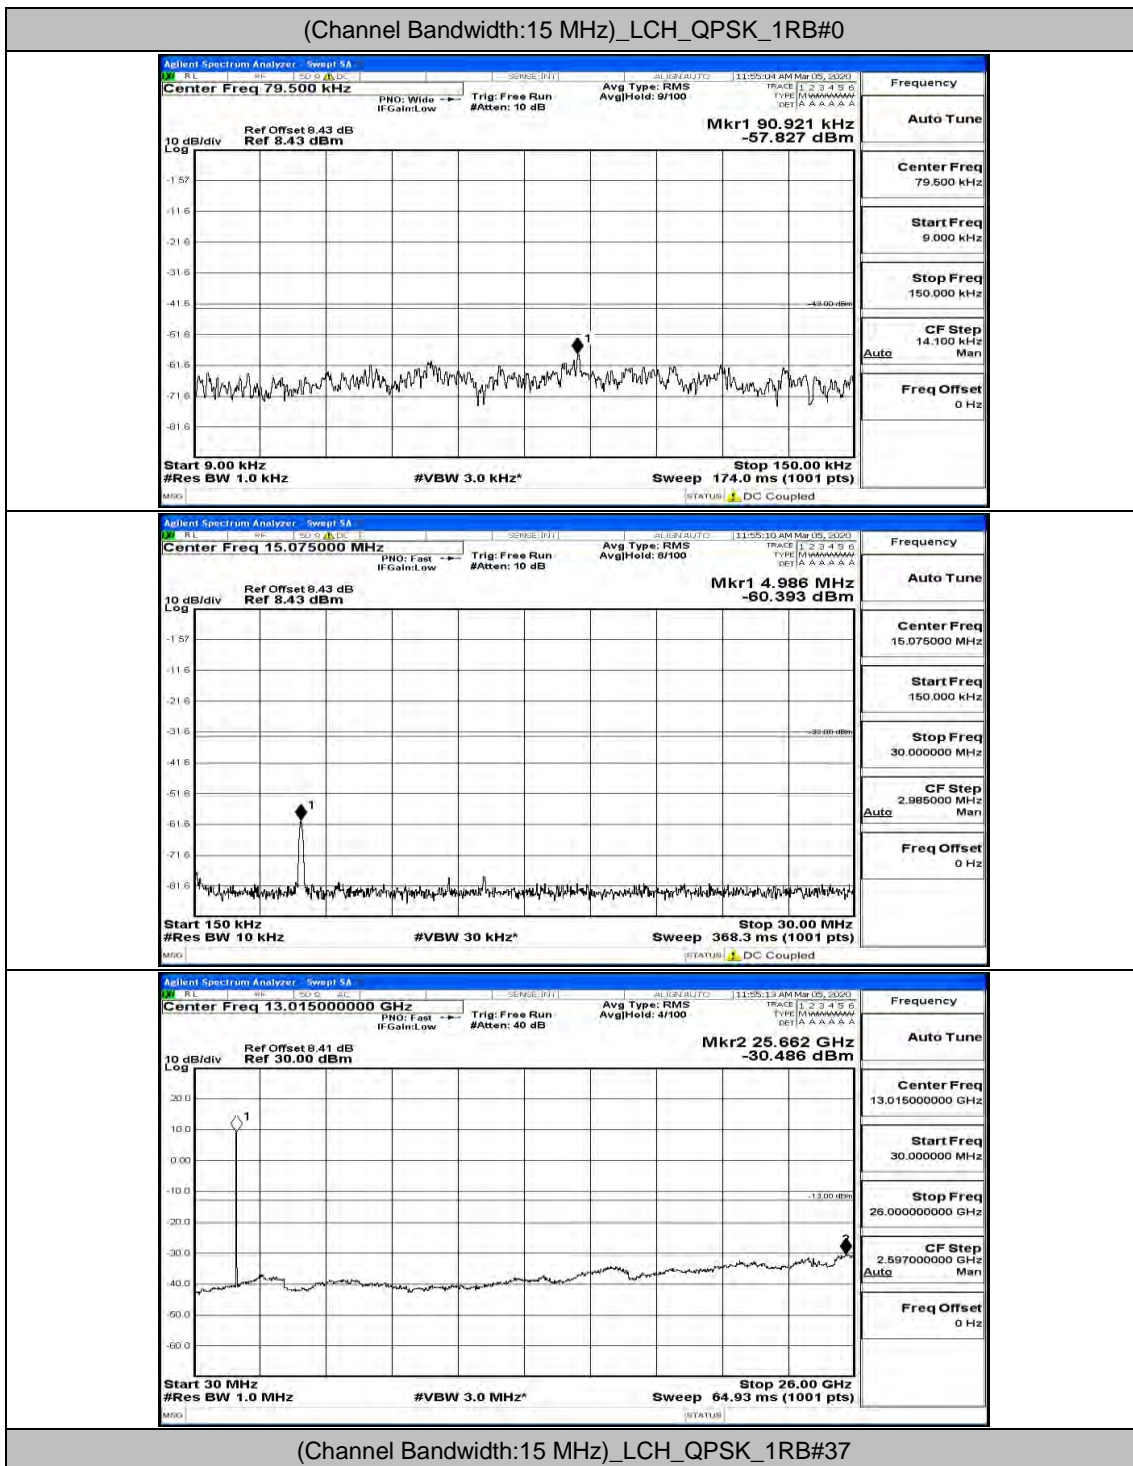

(Channel Bandwidth: 5 MHz)\_MCH\_16QAM\_1RB#12

(Channel Bandwidth: 5 MHz)\_HCH\_16QAM\_1RB#0

(Channel Bandwidth: 5 MHz)\_HCH\_16QAM\_1RB#12

Channel Bandwidth: 10 MHz

Channel Bandwidth: 15 MHz

(Channel Bandwidth:15 MHz)\_MCH\_QPSK\_1RB#0