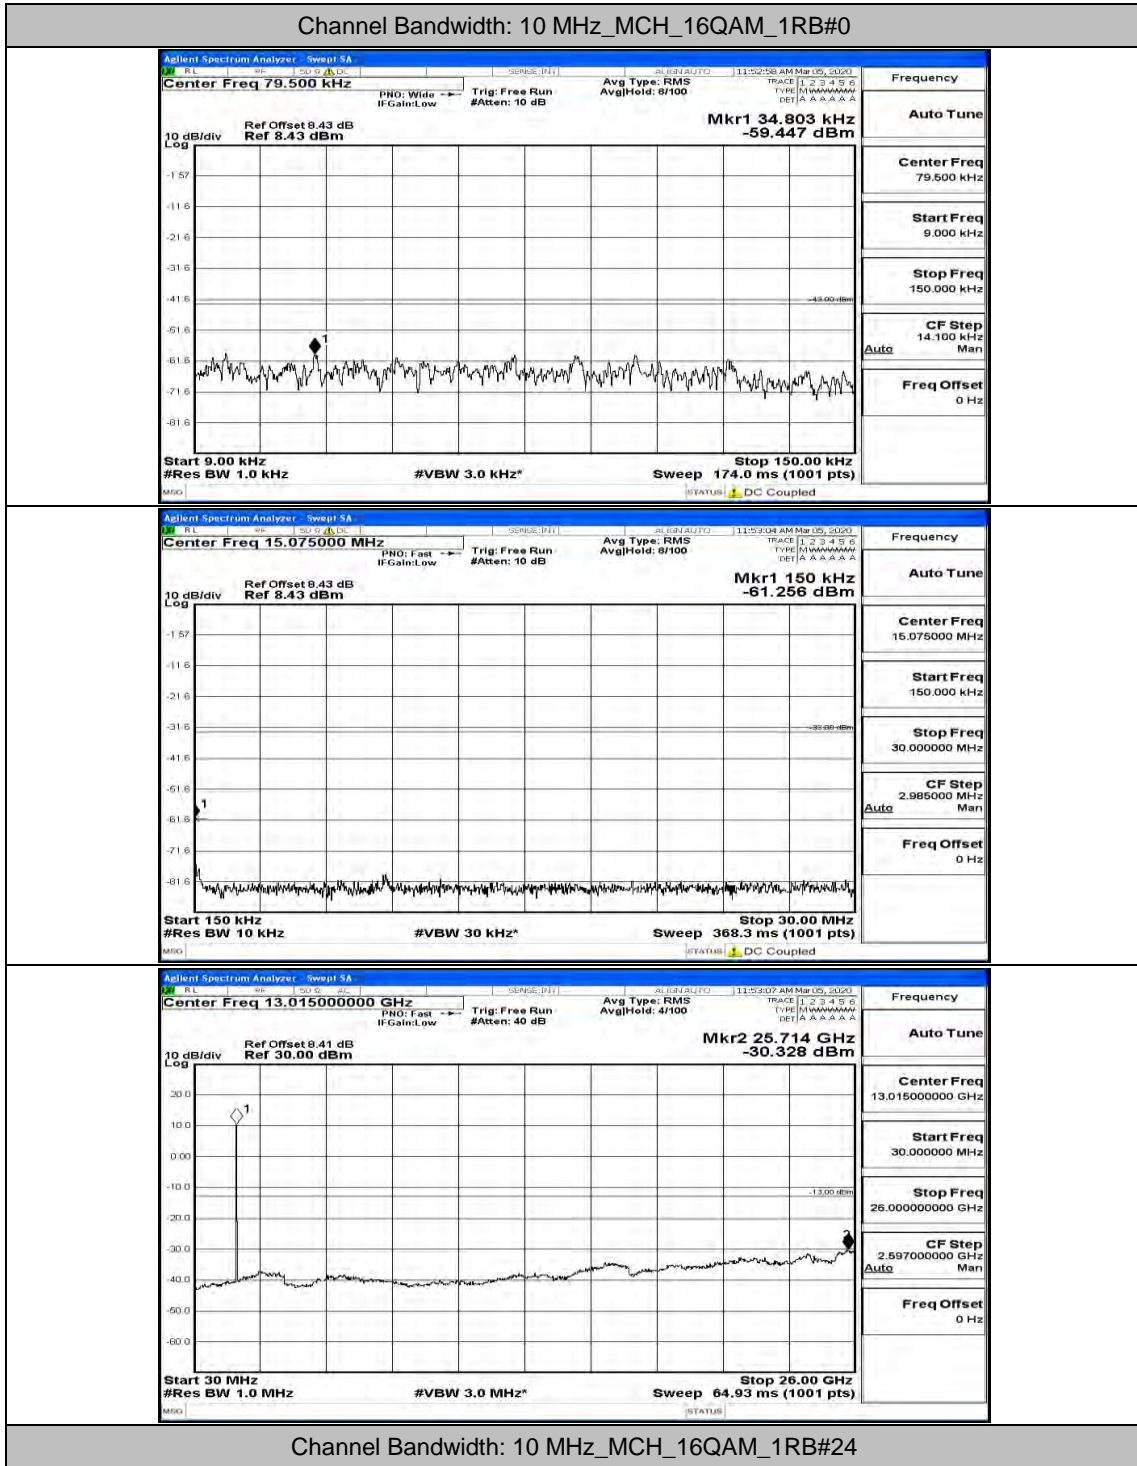

(Channel Bandwidth: 5 MHz)\_HCH\_QPSK\_1RB#0

(Channel Bandwidth: 5 MHz)\_HCH\_QPSK\_1RB#12

(Channel Bandwidth: 5 MHz)\_LCH\_16QAM\_1RB#0

(Channel Bandwidth: 5 MHz)\_LCH\_16QAM\_1RB#12

(Channel Bandwidth: 5 MHz)\_MCH\_16QAM\_1RB#0

(Channel Bandwidth: 5 MHz)\_MCH\_16QAM\_1RB#12

(Channel Bandwidth: 5 MHz)\_HCH\_16QAM\_1RB#0

(Channel Bandwidth: 5 MHz)\_HCH\_16QAM\_1RB#12

Channel Bandwidth: 10 MHz

Channel Bandwidth: 15 MHz

(Channel Bandwidth:15 MHz)\_MCH\_QPSK\_1RB#0

(Channel Bandwidth:15 MHz)\_MCH\_QPSK\_1RB#37

(Channel Bandwidth:15 MHz)\_HCH\_QPSK\_1RB#0

(Channel Bandwidth:15 MHz)\_HCH\_QPSK\_1RB#37

(Channel Bandwidth:15 MHz)\_LCH\_16QAM\_1RB#0

(Channel Bandwidth:15 MHz)\_LCH\_16QAM\_1RB#37