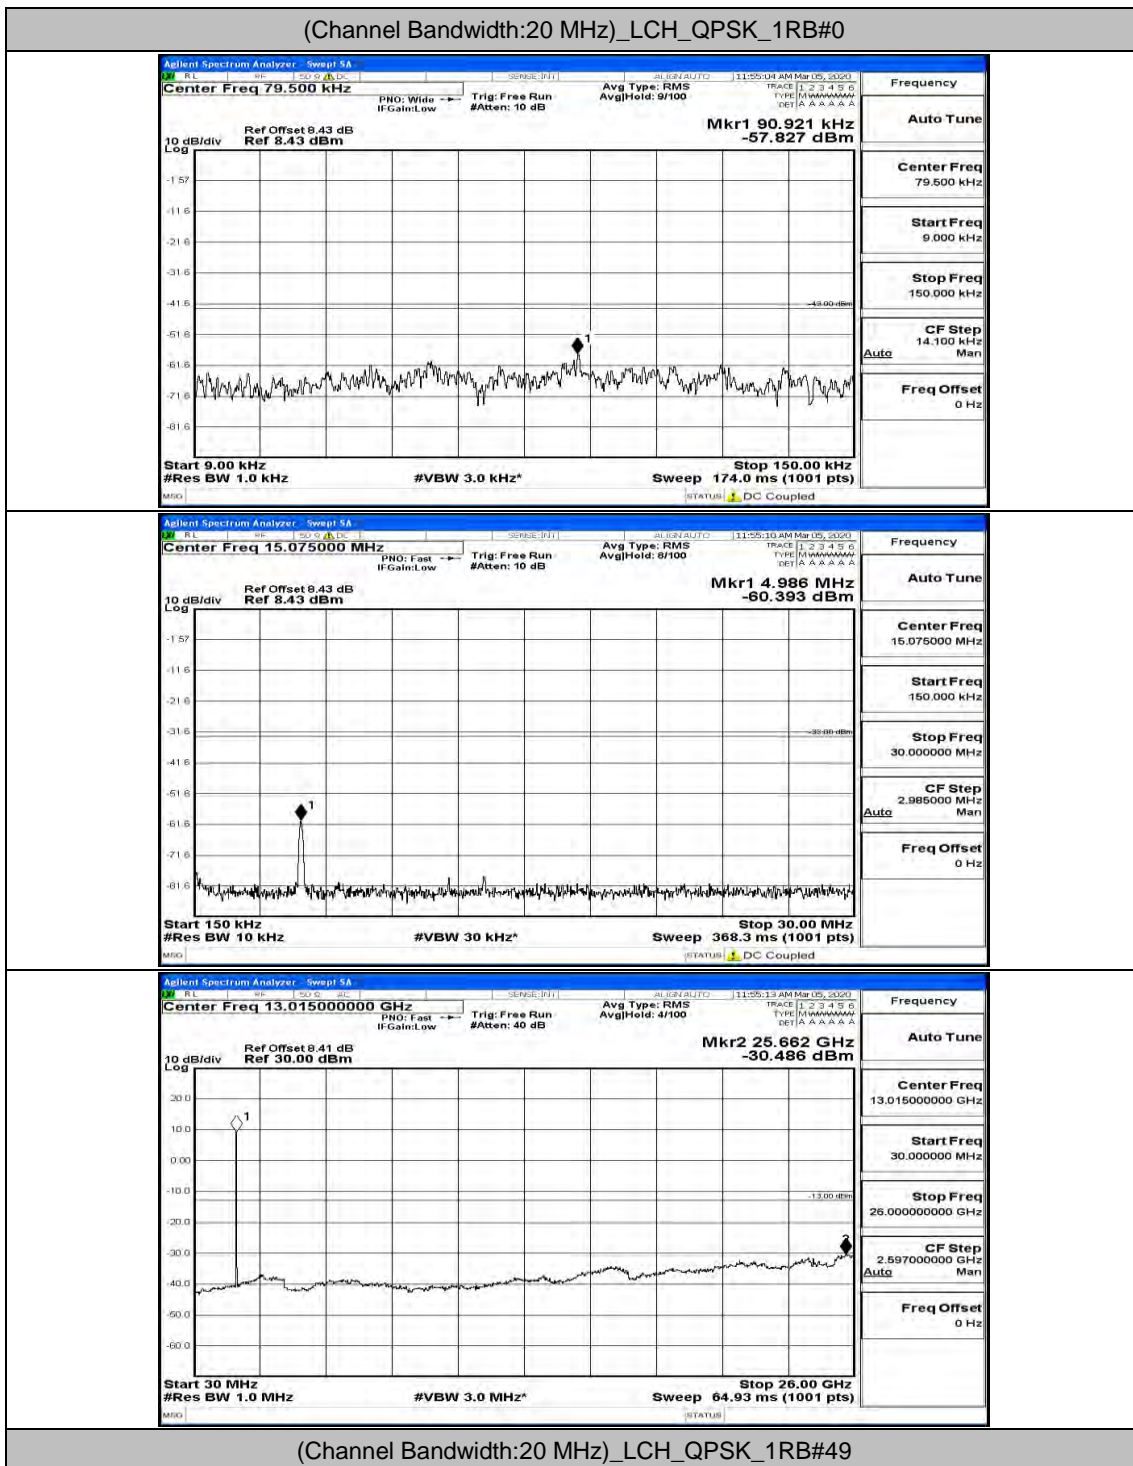

(Channel Bandwidth:15 MHz)\_MCH\_16QAM\_1RB#0

(Channel Bandwidth:15 MHz)\_MCH\_16QAM\_1RB#37

(Channel Bandwidth:15 MHz)\_MCH\_16QAM\_1RB#74

Channel Bandwidth: 20 MHz

(Channel Bandwidth:20 MHz)\_MCH\_QPSK\_1RB#0