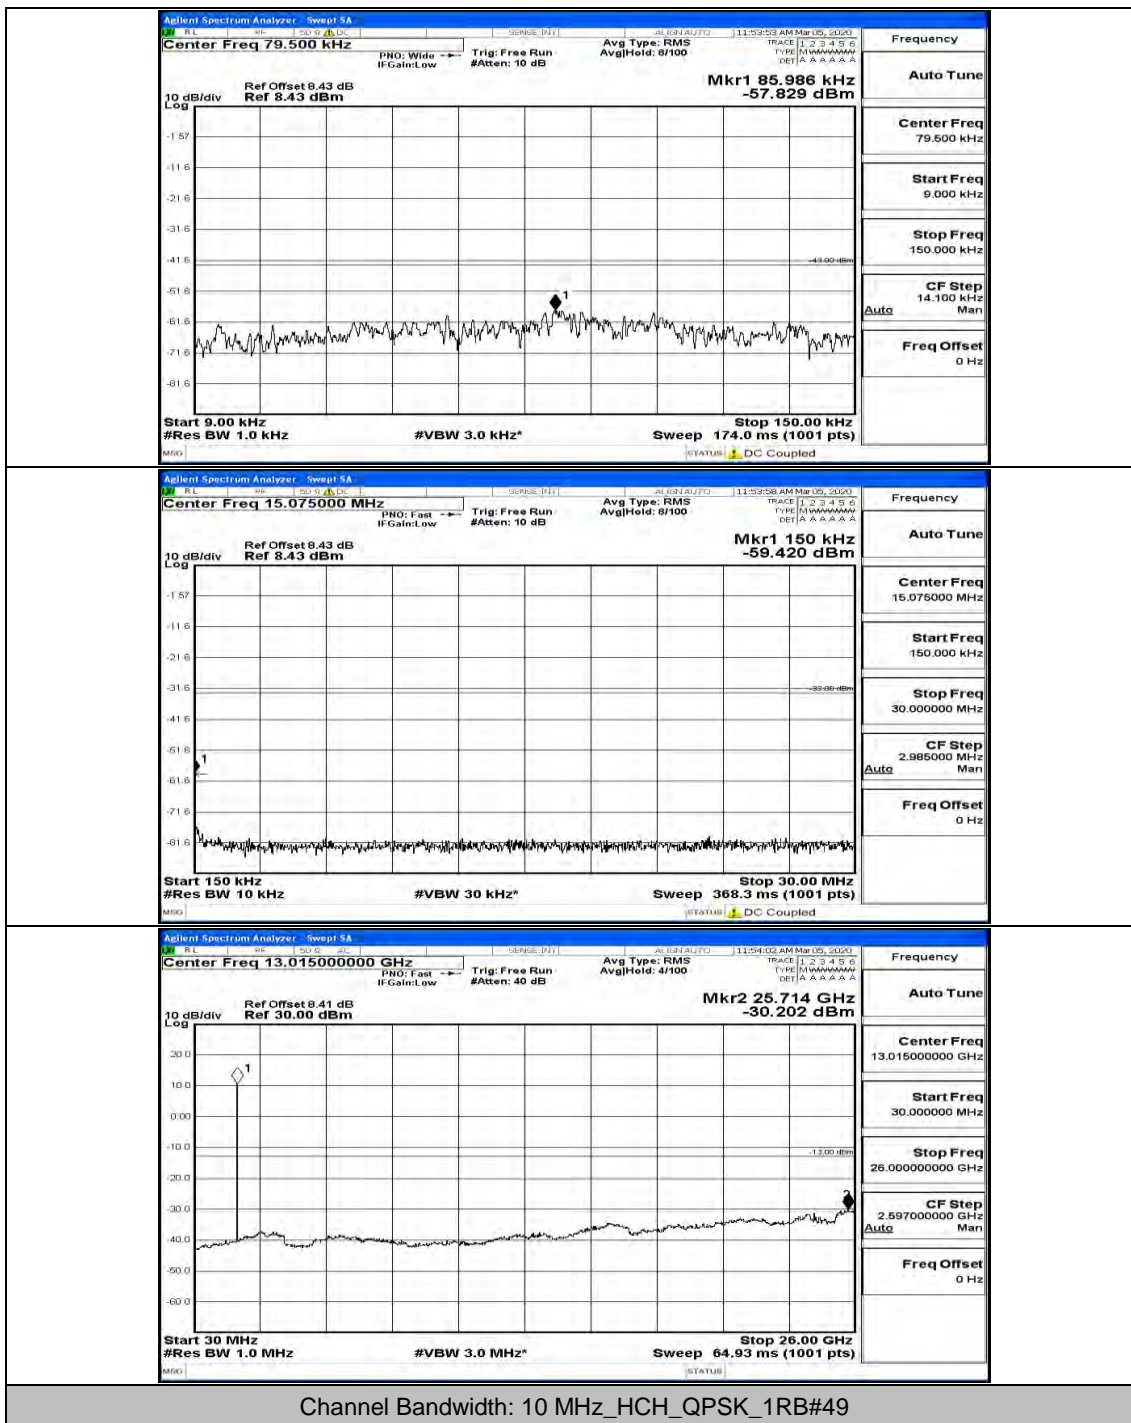

(Channel Bandwidth: 5 MHz)\_HCH\_QPSK\_1RB#0

(Channel Bandwidth: 5 MHz)\_HCH\_QPSK\_1RB#12

(Channel Bandwidth: 5 MHz)\_LCH\_16QAM\_1RB#0

(Channel Bandwidth: 5 MHz)\_LCH\_16QAM\_1RB#12

(Channel Bandwidth: 5 MHz)\_MCH\_16QAM\_1RB#0

(Channel Bandwidth: 5 MHz)\_MCH\_16QAM\_1RB#12

(Channel Bandwidth: 5 MHz)\_HCH\_16QAM\_1RB#0

(Channel Bandwidth: 5 MHz)\_HCH\_16QAM\_1RB#12

Channel Bandwidth: 10 MHz

Channel Bandwidth: 15 MHz

(Channel Bandwidth:15 MHz)\_MCH\_QPSK\_1RB#0

(Channel Bandwidth:15 MHz)\_MCH\_QPSK\_1RB#37

(Channel Bandwidth:15 MHz)\_HCH\_QPSK\_1RB#0

(Channel Bandwidth:15 MHz)\_HCH\_QPSK\_1RB#37

(Channel Bandwidth:15 MHz)\_LCH\_16QAM\_1RB#0

(Channel Bandwidth:15 MHz)\_LCH\_16QAM\_1RB#37