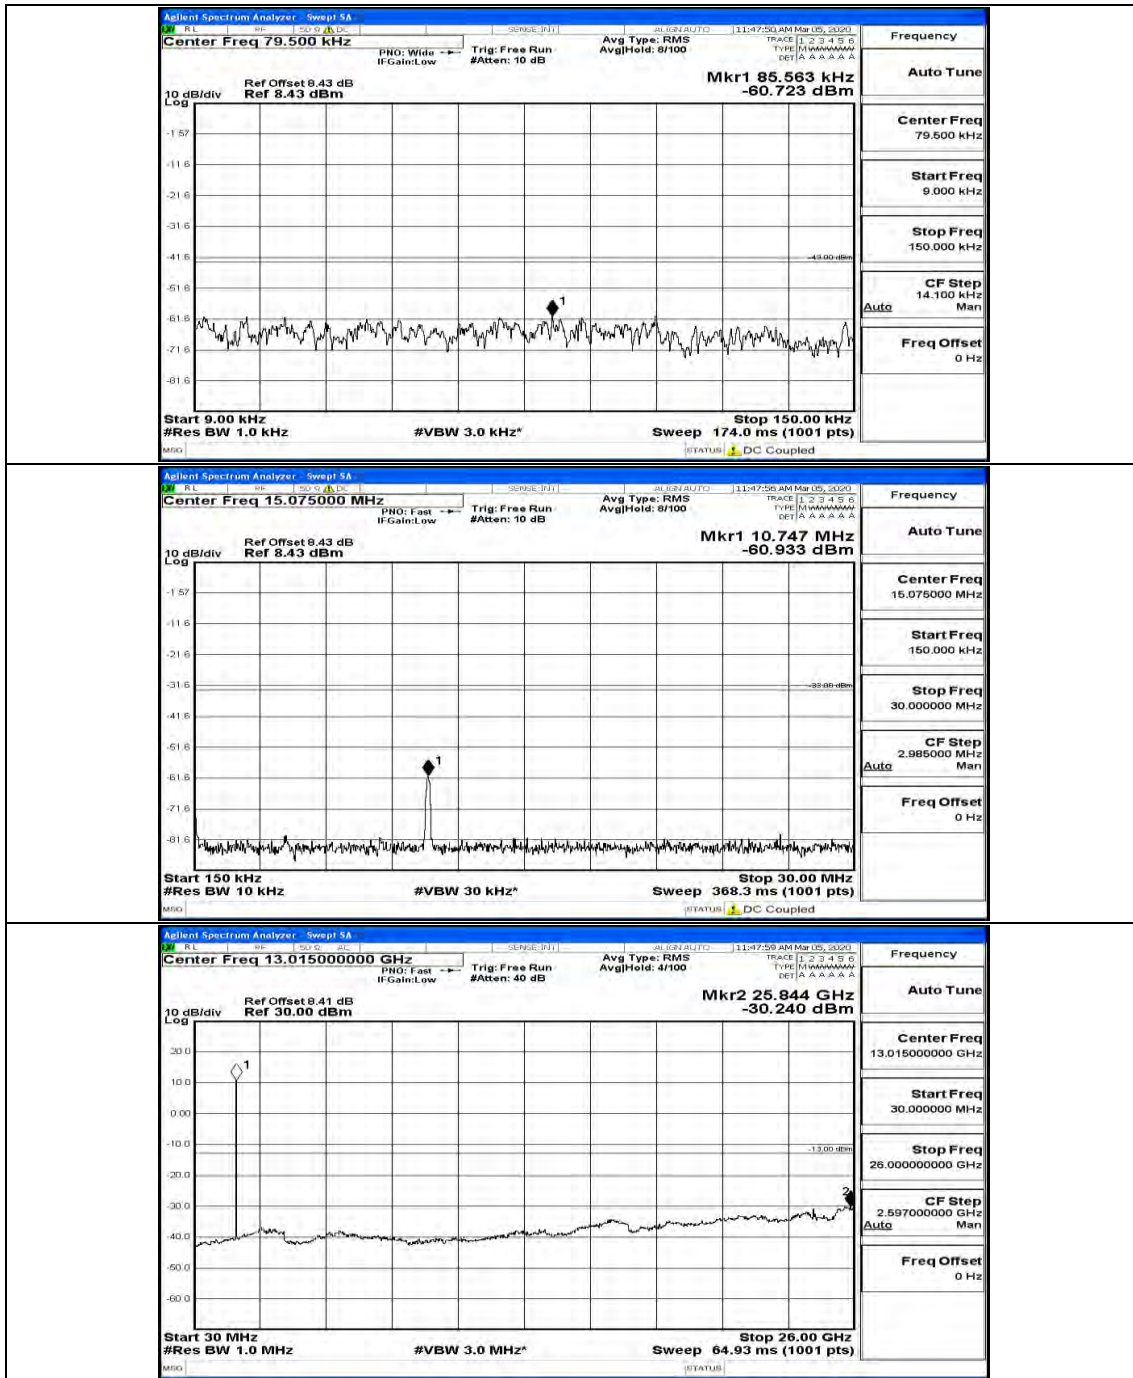

(Channel Bandwidth: 5 MHz)\_HCH\_QPSK\_1RB#0

(Channel Bandwidth: 5 MHz)\_HCH\_QPSK\_1RB#12

(Channel Bandwidth: 5 MHz)\_LCH\_16QAM\_1RB#0

(Channel Bandwidth: 5 MHz)\_LCH\_16QAM\_1RB#12

(Channel Bandwidth: 5 MHz)\_MCH\_16QAM\_1RB#0

(Channel Bandwidth: 5 MHz)\_MCH\_16QAM\_1RB#12

(Channel Bandwidth: 5 MHz)\_HCH\_16QAM\_1RB#0

(Channel Bandwidth: 5 MHz)\_HCH\_16QAM\_1RB#12

Channel Bandwidth: 10 MHz

Channel Bandwidth: 15 MHz

(Channel Bandwidth:15 MHz)\_MCH\_QPSK\_1RB#0