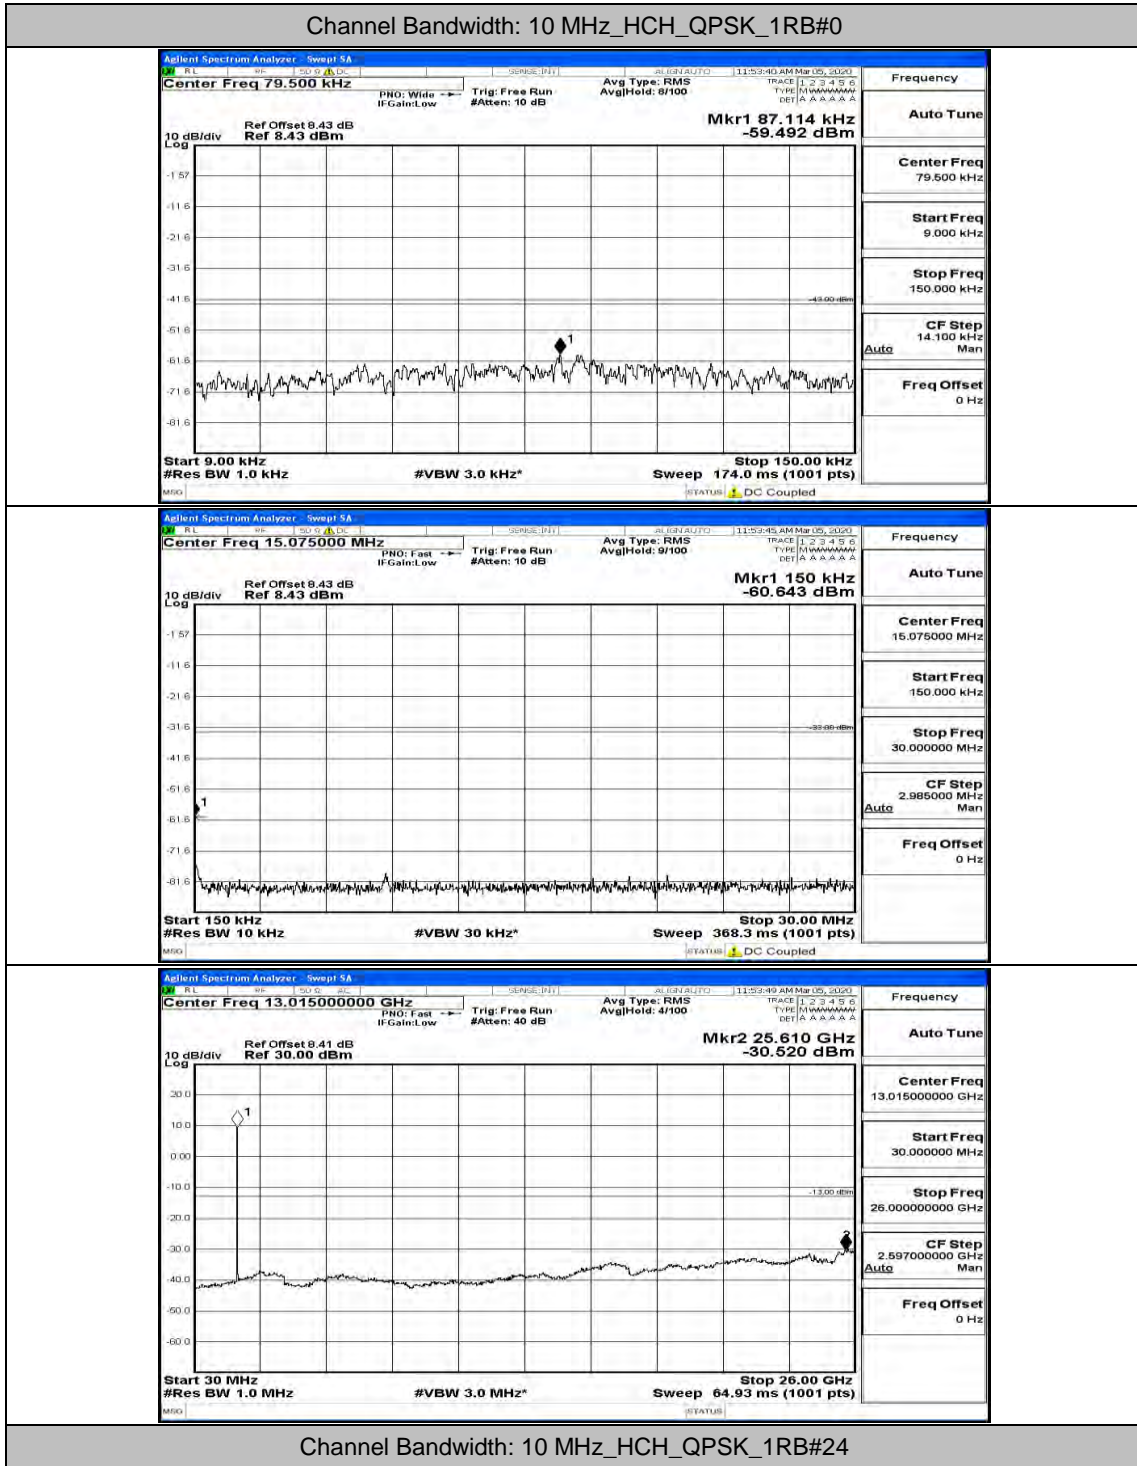

(Channel Bandwidth: 5 MHz)\_HCH\_QPSK\_1RB#0

(Channel Bandwidth: 5 MHz)\_HCH\_QPSK\_1RB#12

(Channel Bandwidth: 5 MHz)\_LCH\_16QAM\_1RB#0

(Channel Bandwidth: 5 MHz)\_LCH\_16QAM\_1RB#12

(Channel Bandwidth: 5 MHz)\_MCH\_16QAM\_1RB#0

(Channel Bandwidth: 5 MHz)\_MCH\_16QAM\_1RB#12

(Channel Bandwidth: 5 MHz)\_HCH\_16QAM\_1RB#0

(Channel Bandwidth: 5 MHz)\_HCH\_16QAM\_1RB#12

Channel Bandwidth: 10 MHz

Channel Bandwidth: 15 MHz

(Channel Bandwidth:15 MHz)\_MCH\_QPSK\_1RB#0

(Channel Bandwidth:15 MHz)\_MCH\_QPSK\_1RB#37

(Channel Bandwidth:15 MHz)\_HCH\_QPSK\_1RB#0

(Channel Bandwidth:15 MHz)\_HCH\_QPSK\_1RB#37

(Channel Bandwidth:15 MHz)\_LCH\_16QAM\_1RB#0

(Channel Bandwidth:15 MHz)\_LCH\_16QAM\_1RB#37