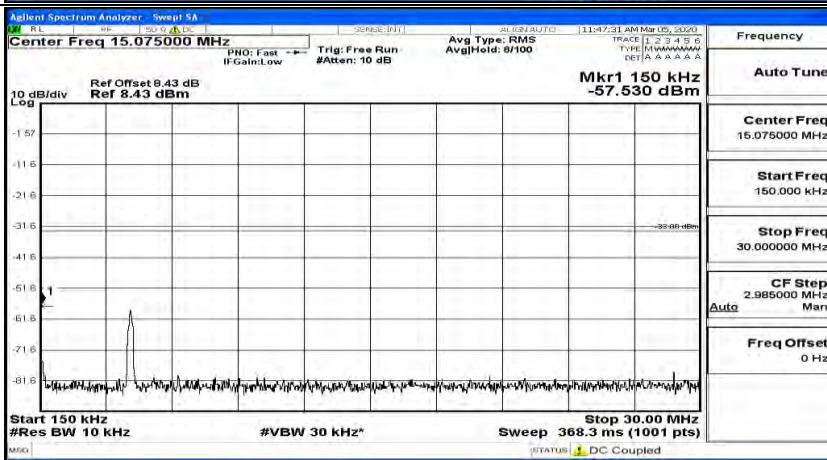

(Channel Bandwidth: 5 MHz)\_HCH\_QPSK\_1RB#0

(Channel Bandwidth: 5 MHz)\_HCH\_QPSK\_1RB#12

(Channel Bandwidth: 5 MHz)\_LCH\_16QAM\_1RB#0

(Channel Bandwidth: 5 MHz)\_LCH\_16QAM\_1RB#12

(Channel Bandwidth: 5 MHz)\_MCH\_16QAM\_1RB#0

(Channel Bandwidth: 5 MHz)\_MCH\_16QAM\_1RB#12

(Channel Bandwidth: 5 MHz)\_HCH\_16QAM\_1RB#0

(Channel Bandwidth: 5 MHz)\_HCH\_16QAM\_1RB#12

Channel Bandwidth: 10 MHz

Channel Bandwidth: 15 MHz

(Channel Bandwidth:15 MHz)\_MCH\_QPSK\_1RB#0