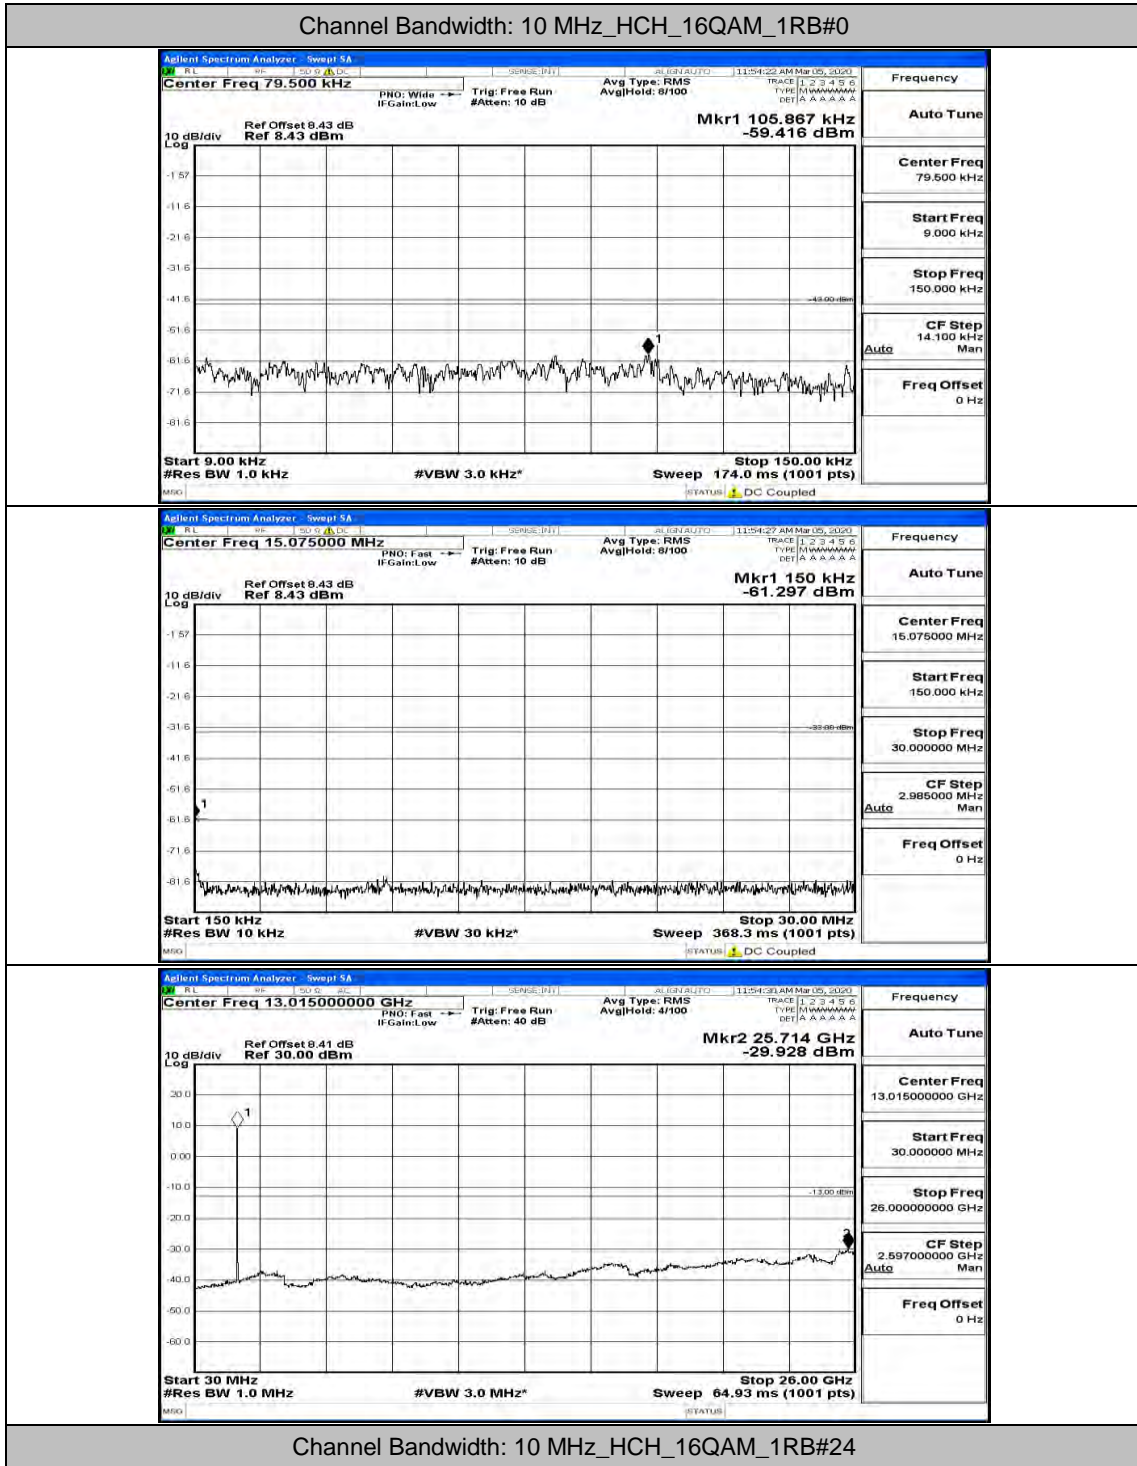

(Channel Bandwidth: 5 MHz)\_HCH\_QPSK\_1RB#0

(Channel Bandwidth: 5 MHz)\_HCH\_QPSK\_1RB#12

(Channel Bandwidth: 5 MHz)\_LCH\_16QAM\_1RB#0

(Channel Bandwidth: 5 MHz)\_LCH\_16QAM\_1RB#12

(Channel Bandwidth: 5 MHz)\_MCH\_16QAM\_1RB#0

(Channel Bandwidth: 5 MHz)\_MCH\_16QAM\_1RB#12

(Channel Bandwidth: 5 MHz)\_HCH\_16QAM\_1RB#0

(Channel Bandwidth: 5 MHz)\_HCH\_16QAM\_1RB#12

Channel Bandwidth: 10 MHz

Channel Bandwidth: 15 MHz

(Channel Bandwidth:15 MHz)\_MCH\_QPSK\_1RB#0

(Channel Bandwidth:15 MHz)\_MCH\_QPSK\_1RB#37

(Channel Bandwidth:15 MHz)\_HCH\_QPSK\_1RB#0

(Channel Bandwidth:15 MHz)\_HCH\_QPSK\_1RB#37

(Channel Bandwidth:15 MHz)\_LCH\_16QAM\_1RB#0

(Channel Bandwidth:15 MHz)\_LCH\_16QAM\_1RB#37