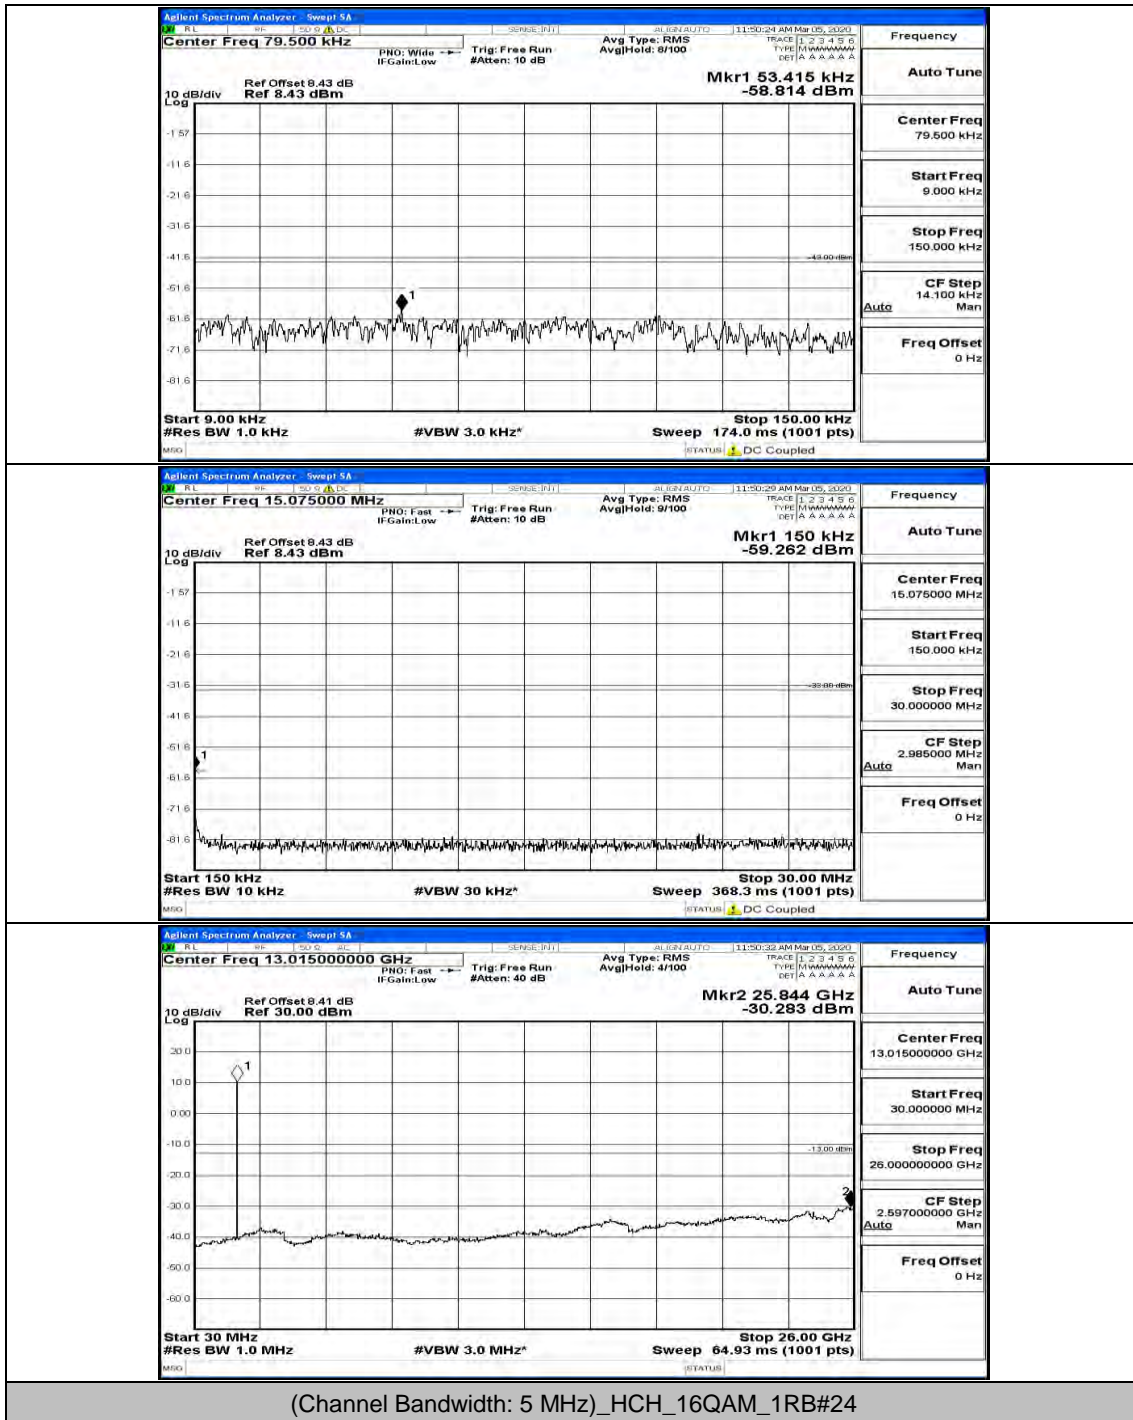

(Channel Bandwidth: 5 MHz)\_HCH\_QPSK\_1RB#0

(Channel Bandwidth: 5 MHz)\_HCH\_QPSK\_1RB#12

(Channel Bandwidth: 5 MHz)\_LCH\_16QAM\_1RB#0

(Channel Bandwidth: 5 MHz)\_LCH\_16QAM\_1RB#12

(Channel Bandwidth: 5 MHz)\_MCH\_16QAM\_1RB#0

(Channel Bandwidth: 5 MHz)\_MCH\_16QAM\_1RB#12

(Channel Bandwidth: 5 MHz)\_HCH\_16QAM\_1RB#0

(Channel Bandwidth: 5 MHz)\_HCH\_16QAM\_1RB#12

Channel Bandwidth: 10 MHz

Channel Bandwidth: 15 MHz

(Channel Bandwidth:15 MHz)\_MCH\_QPSK\_1RB#0

(Channel Bandwidth:15 MHz)\_MCH\_QPSK\_1RB#37

(Channel Bandwidth:15 MHz)\_HCH\_QPSK\_1RB#0

(Channel Bandwidth:15 MHz)\_HCH\_QPSK\_1RB#37

(Channel Bandwidth:15 MHz)\_LCH\_16QAM\_1RB#0

(Channel Bandwidth:15 MHz)\_LCH\_16QAM\_1RB#37