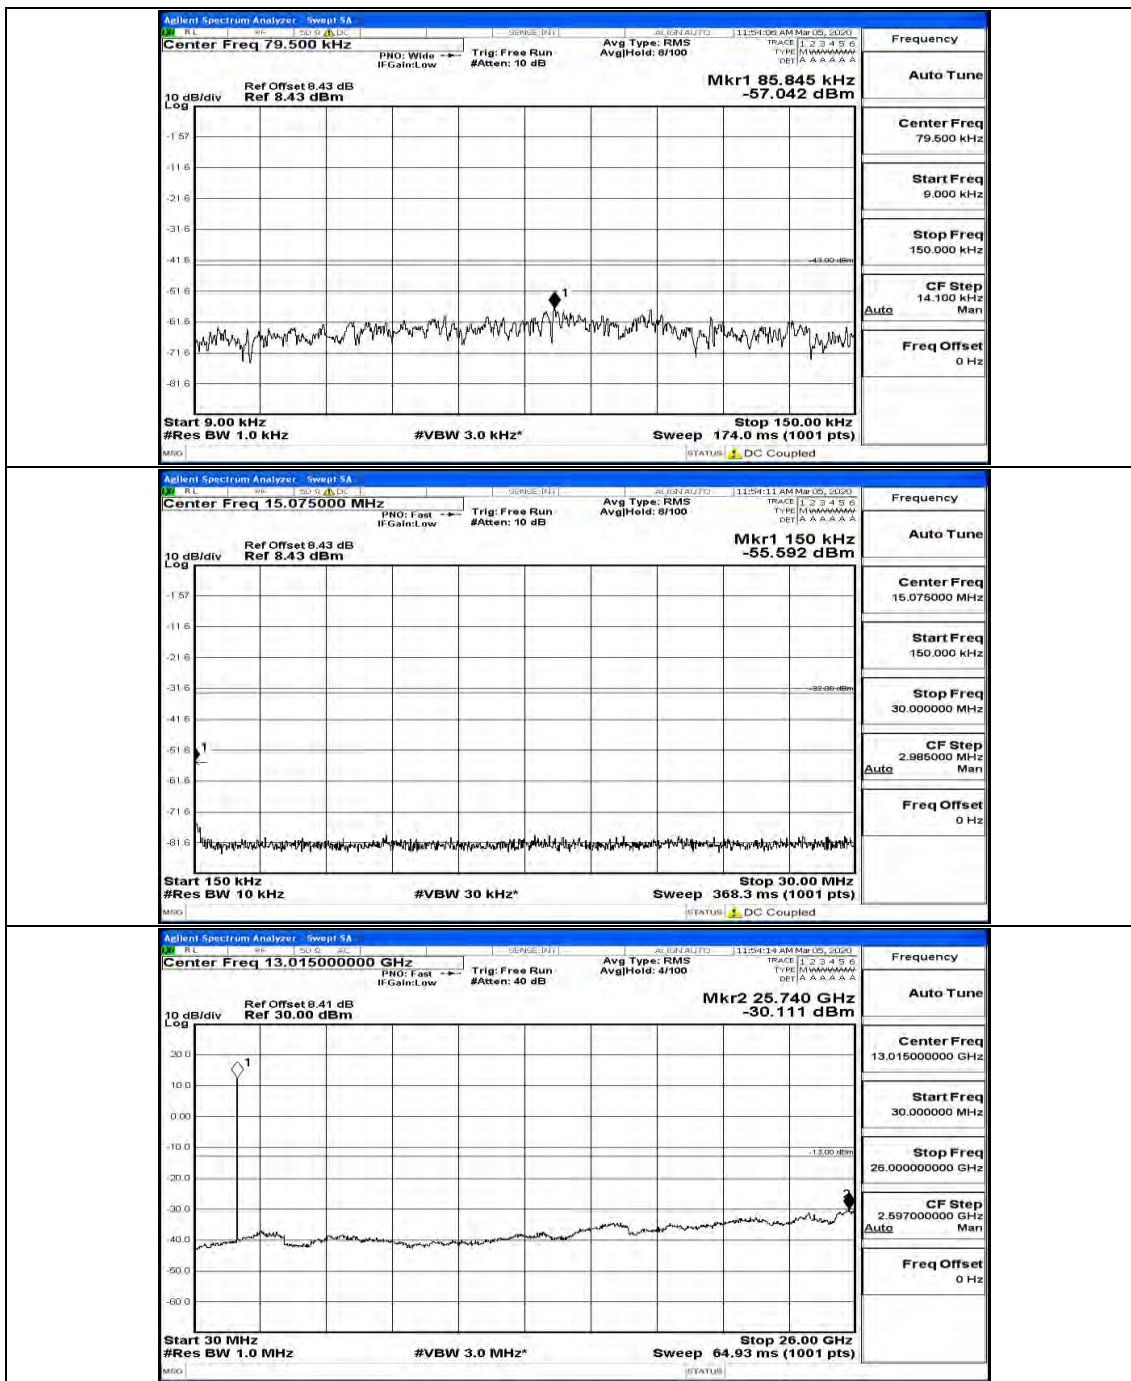

(Channel Bandwidth: 5 MHz)\_HCH\_QPSK\_1RB#0

(Channel Bandwidth: 5 MHz)\_HCH\_QPSK\_1RB#12

(Channel Bandwidth: 5 MHz)\_LCH\_16QAM\_1RB#0

(Channel Bandwidth: 5 MHz)\_LCH\_16QAM\_1RB#12

(Channel Bandwidth: 5 MHz)\_MCH\_16QAM\_1RB#0

(Channel Bandwidth: 5 MHz)\_MCH\_16QAM\_1RB#12

(Channel Bandwidth: 5 MHz)\_HCH\_16QAM\_1RB#0

(Channel Bandwidth: 5 MHz)\_HCH\_16QAM\_1RB#12

Channel Bandwidth: 10 MHz

Channel Bandwidth: 15 MHz

(Channel Bandwidth:15 MHz)\_MCH\_QPSK\_1RB#0

(Channel Bandwidth:15 MHz)\_MCH\_QPSK\_1RB#37

(Channel Bandwidth:15 MHz)\_HCH\_QPSK\_1RB#0

(Channel Bandwidth:15 MHz)\_HCH\_QPSK\_1RB#37

(Channel Bandwidth:15 MHz)\_LCH\_16QAM\_1RB#0

(Channel Bandwidth:15 MHz)\_LCH\_16QAM\_1RB#37