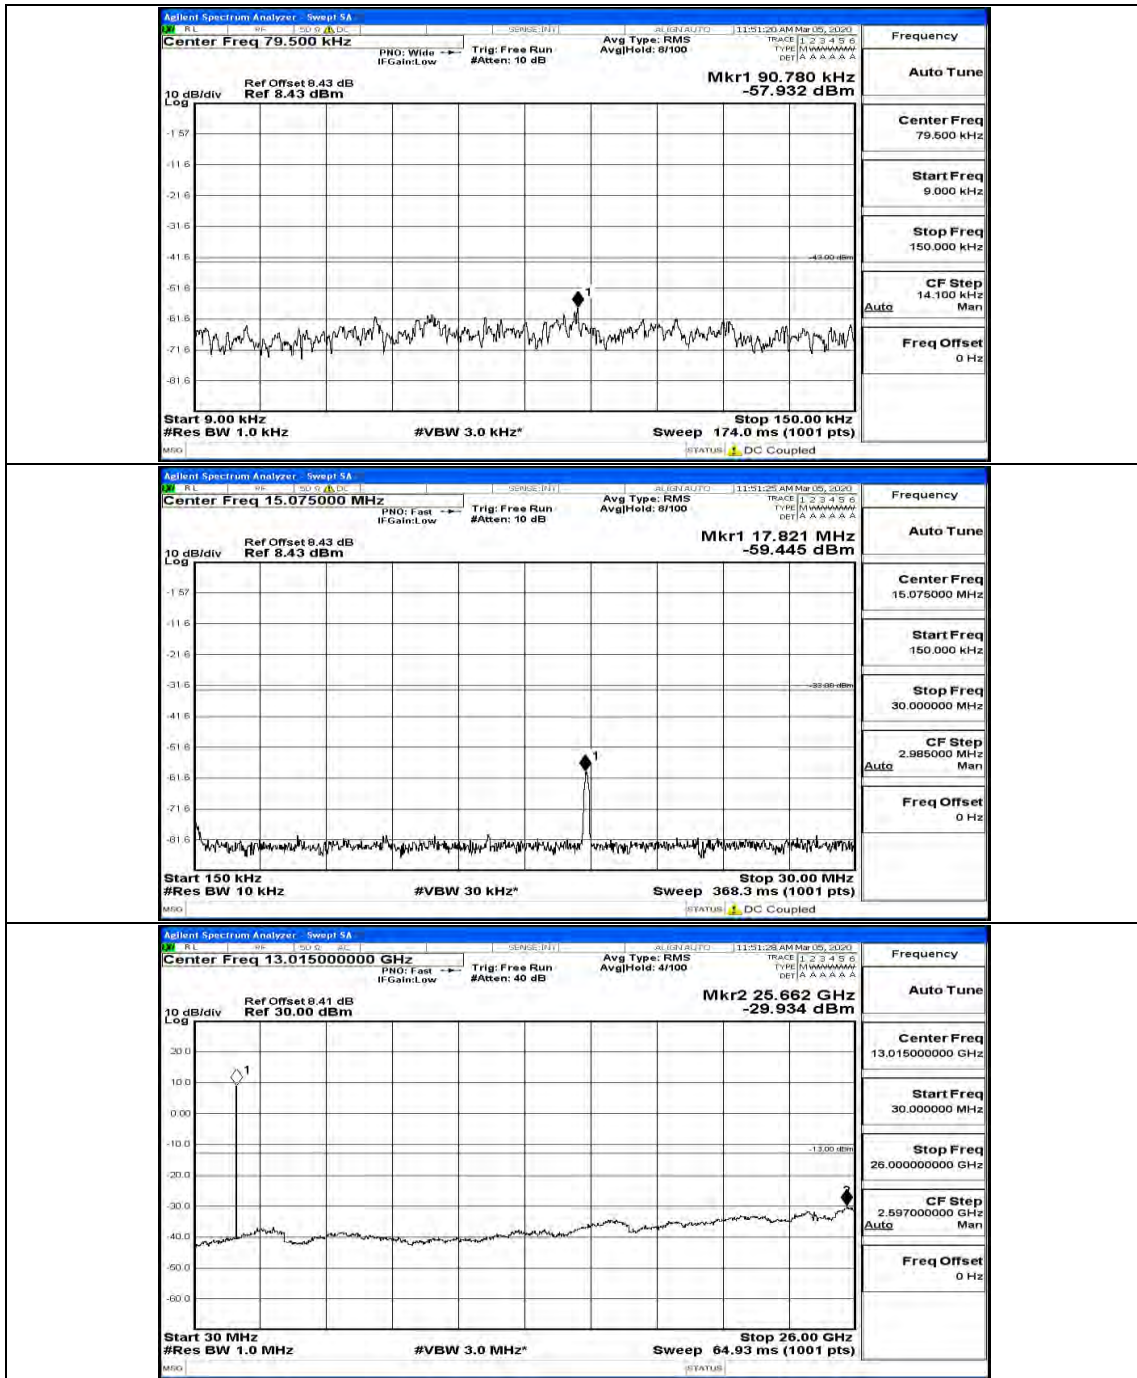

(Channel Bandwidth: 5 MHz)\_HCH\_QPSK\_1RB#0

(Channel Bandwidth: 5 MHz)\_HCH\_QPSK\_1RB#12

(Channel Bandwidth: 5 MHz)\_LCH\_16QAM\_1RB#0

(Channel Bandwidth: 5 MHz)\_LCH\_16QAM\_1RB#12

(Channel Bandwidth: 5 MHz)\_MCH\_16QAM\_1RB#0

(Channel Bandwidth: 5 MHz)\_MCH\_16QAM\_1RB#12

(Channel Bandwidth: 5 MHz)\_HCH\_16QAM\_1RB#0

(Channel Bandwidth: 5 MHz)\_HCH\_16QAM\_1RB#12

Channel Bandwidth: 10 MHz

Channel Bandwidth: 15 MHz

(Channel Bandwidth:15 MHz)\_MCH\_QPSK\_1RB#0

(Channel Bandwidth:15 MHz)\_MCH\_QPSK\_1RB#37

(Channel Bandwidth:15 MHz)\_HCH\_QPSK\_1RB#0

(Channel Bandwidth:15 MHz)\_HCH\_QPSK\_1RB#37

(Channel Bandwidth:15 MHz)\_LCH\_16QAM\_1RB#0

(Channel Bandwidth:15 MHz)\_LCH\_16QAM\_1RB#37