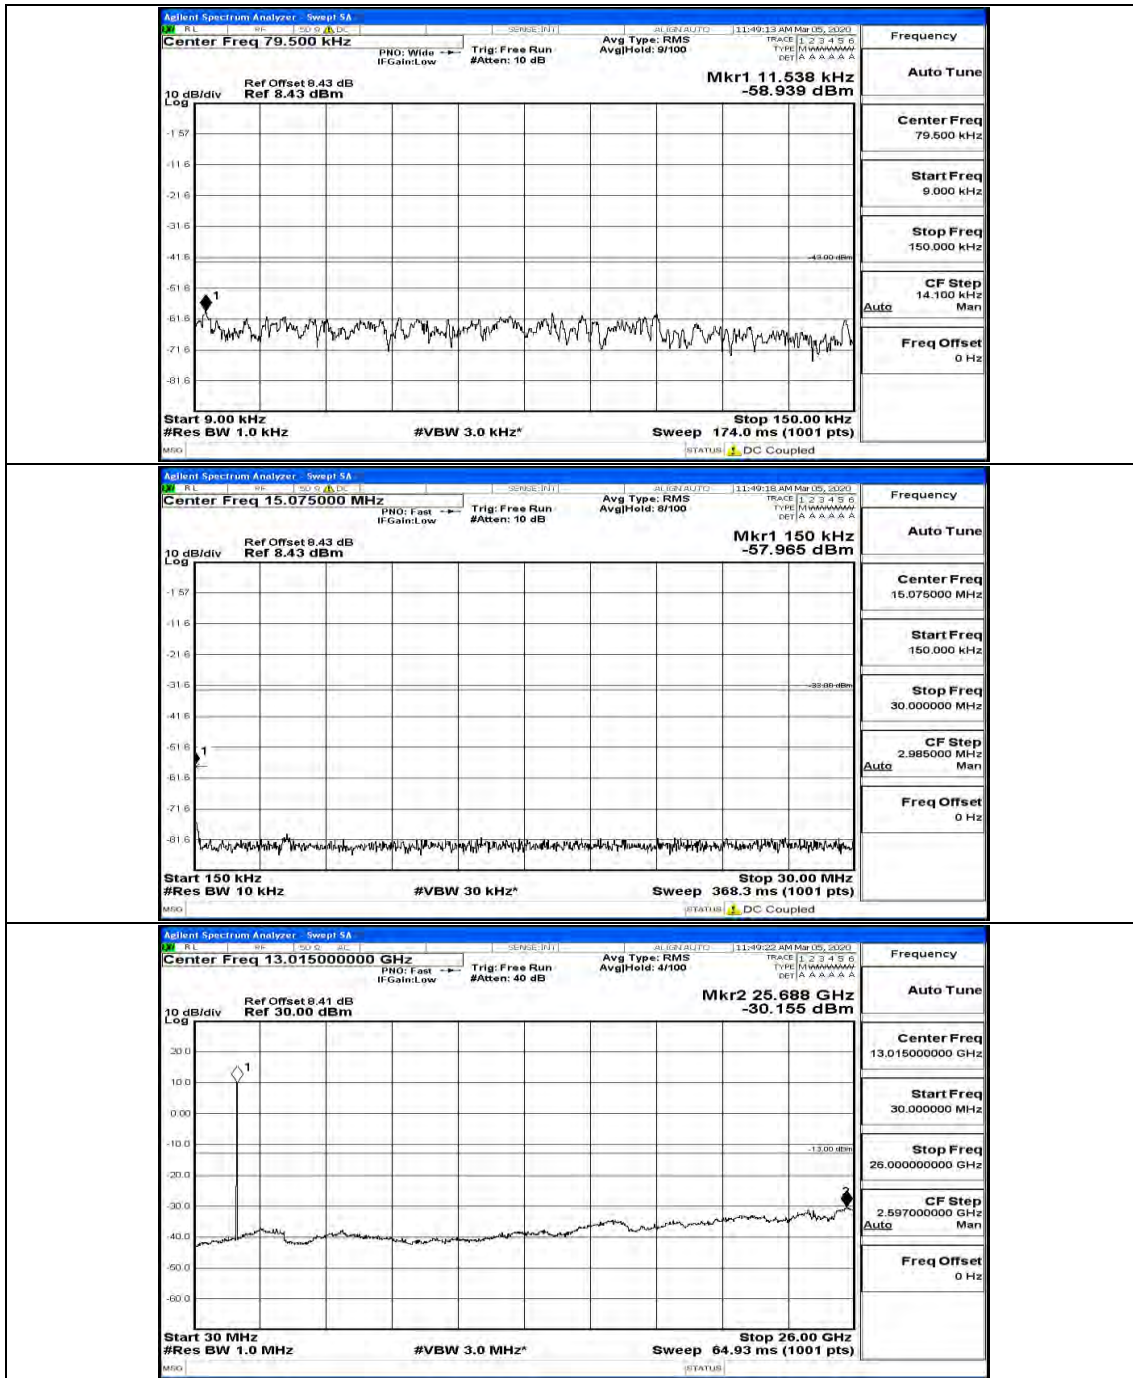

(Channel Bandwidth: 5 MHz)\_HCH\_QPSK\_1RB#0

(Channel Bandwidth: 5 MHz)\_HCH\_QPSK\_1RB#12

(Channel Bandwidth: 5 MHz)\_LCH\_16QAM\_1RB#0

(Channel Bandwidth: 5 MHz)\_LCH\_16QAM\_1RB#12

(Channel Bandwidth: 5 MHz)\_MCH\_16QAM\_1RB#0

(Channel Bandwidth: 5 MHz)\_MCH\_16QAM\_1RB#12

(Channel Bandwidth: 5 MHz)\_HCH\_16QAM\_1RB#0

(Channel Bandwidth: 5 MHz)\_HCH\_16QAM\_1RB#12

Channel Bandwidth: 10 MHz

Channel Bandwidth: 15 MHz

(Channel Bandwidth:15 MHz)\_MCH\_QPSK\_1RB#0