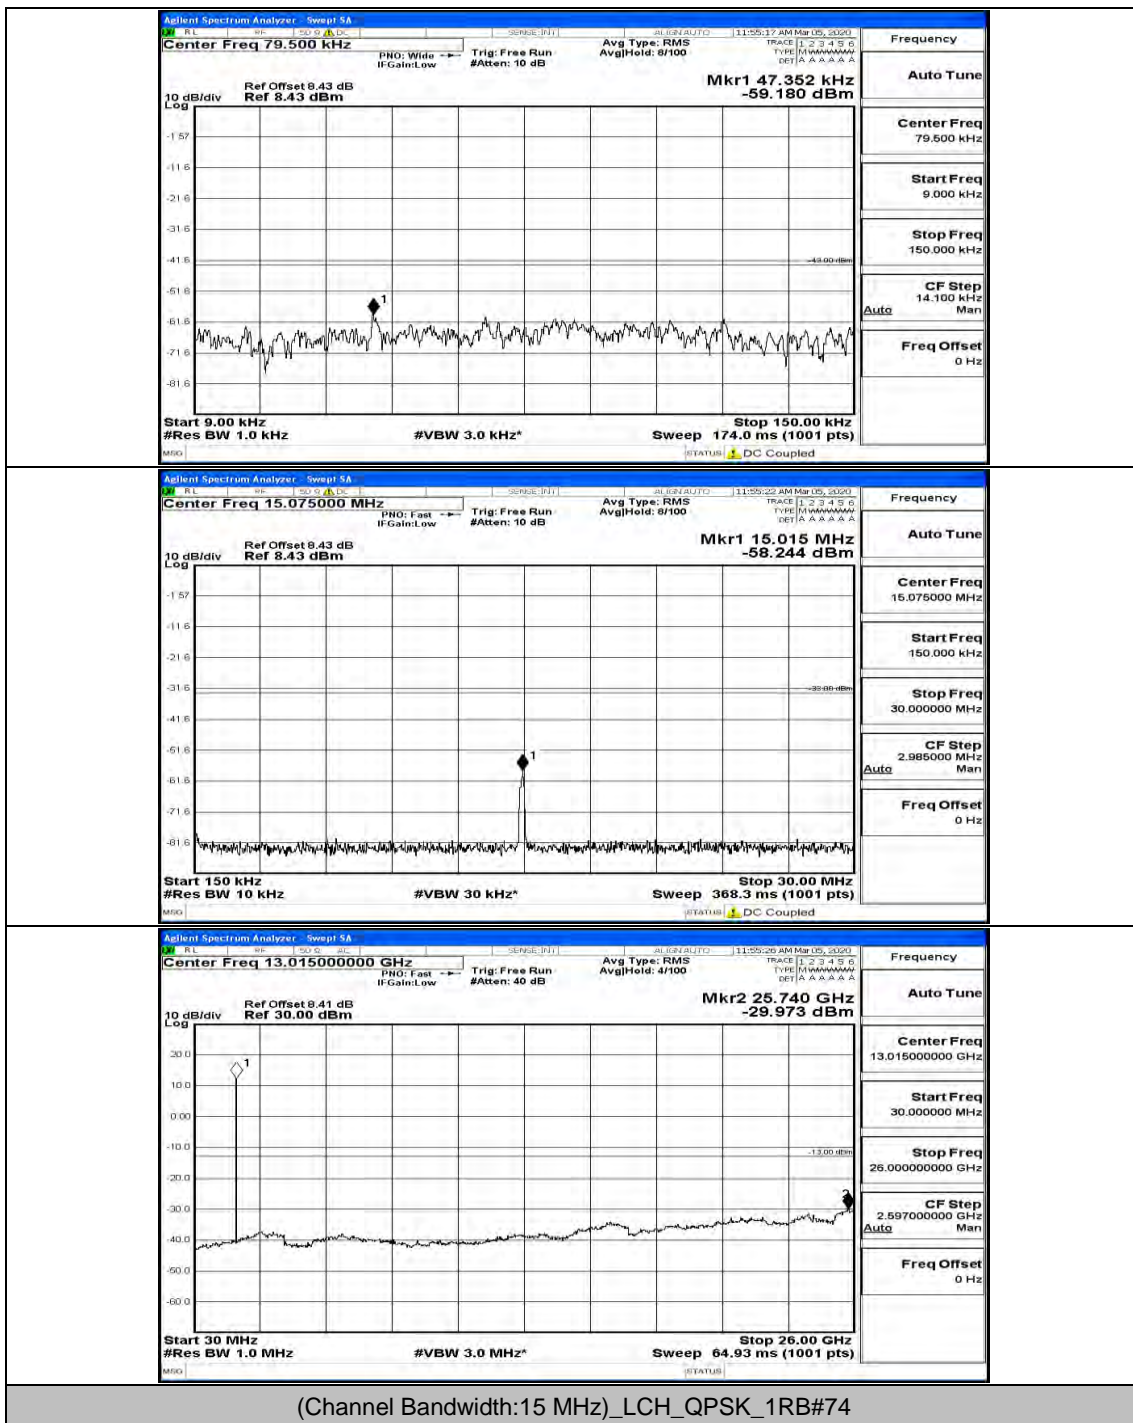

(Channel Bandwidth: 5 MHz)\_HCH\_QPSK\_1RB#0

(Channel Bandwidth: 5 MHz)\_HCH\_QPSK\_1RB#12

(Channel Bandwidth: 5 MHz)\_LCH\_16QAM\_1RB#0

(Channel Bandwidth: 5 MHz)\_LCH\_16QAM\_1RB#12

(Channel Bandwidth: 5 MHz)\_MCH\_16QAM\_1RB#0

(Channel Bandwidth: 5 MHz)\_MCH\_16QAM\_1RB#12

(Channel Bandwidth: 5 MHz)\_HCH\_16QAM\_1RB#0

(Channel Bandwidth: 5 MHz)\_HCH\_16QAM\_1RB#12

Channel Bandwidth: 10 MHz

Channel Bandwidth: 15 MHz

(Channel Bandwidth:15 MHz)\_MCH\_QPSK\_1RB#0

(Channel Bandwidth:15 MHz)\_MCH\_QPSK\_1RB#37

(Channel Bandwidth:15 MHz)\_HCH\_QPSK\_1RB#0

(Channel Bandwidth:15 MHz)\_HCH\_QPSK\_1RB#37

(Channel Bandwidth:15 MHz)\_LCH\_16QAM\_1RB#0

(Channel Bandwidth:15 MHz)\_LCH\_16QAM\_1RB#37