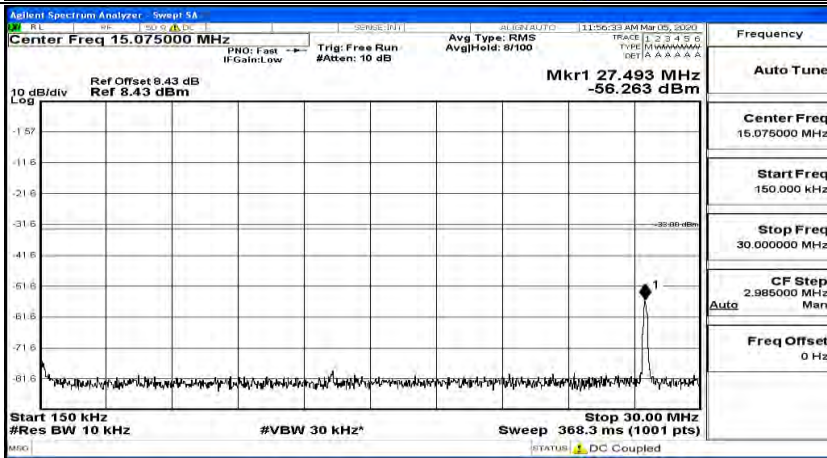

(Channel Bandwidth:15 MHz)\_MCH\_16QAM\_1RB#0

(Channel Bandwidth:15 MHz)\_MCH\_16QAM\_1RB#37

(Channel Bandwidth:15 MHz)\_MCH\_16QAM\_1RB#74

Channel Bandwidth: 20 MHz

(Channel Bandwidth:20 MHz)\_MCH\_QPSK\_1RB#0