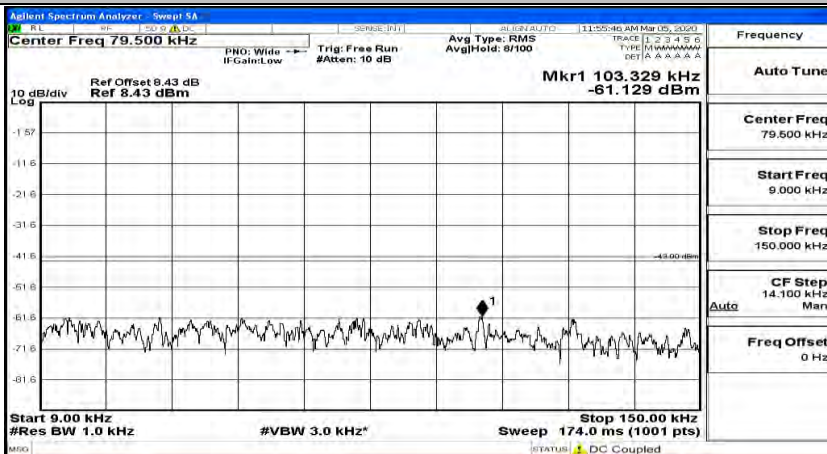

(Channel Bandwidth:15 MHz)\_MCH\_QPSK\_1RB#37

(Channel Bandwidth:15 MHz)\_HCH\_QPSK\_1RB#0

(Channel Bandwidth:15 MHz)\_HCH\_QPSK\_1RB#37

(Channel Bandwidth:15 MHz)\_LCH\_16QAM\_1RB#0

(Channel Bandwidth:15 MHz)\_LCH\_16QAM\_1RB#37