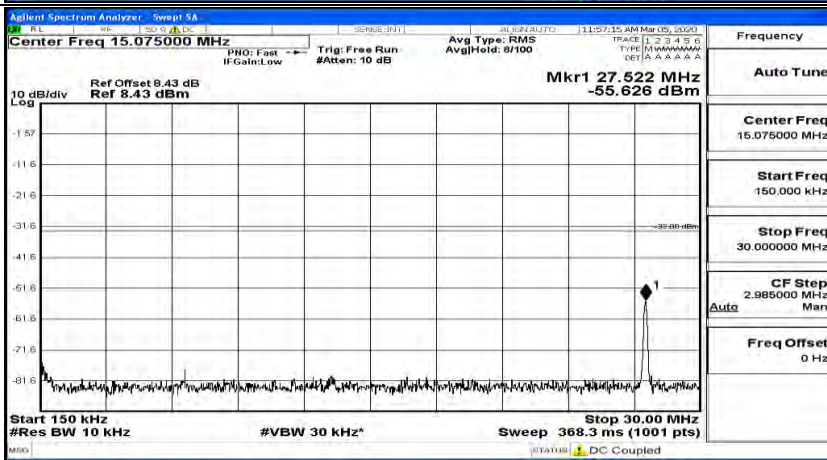

(Channel Bandwidth:20 MHz)\_MCH\_16QAM\_1RB#0

(Channel Bandwidth:20 MHz)\_MCH\_16QAM\_1RB#49