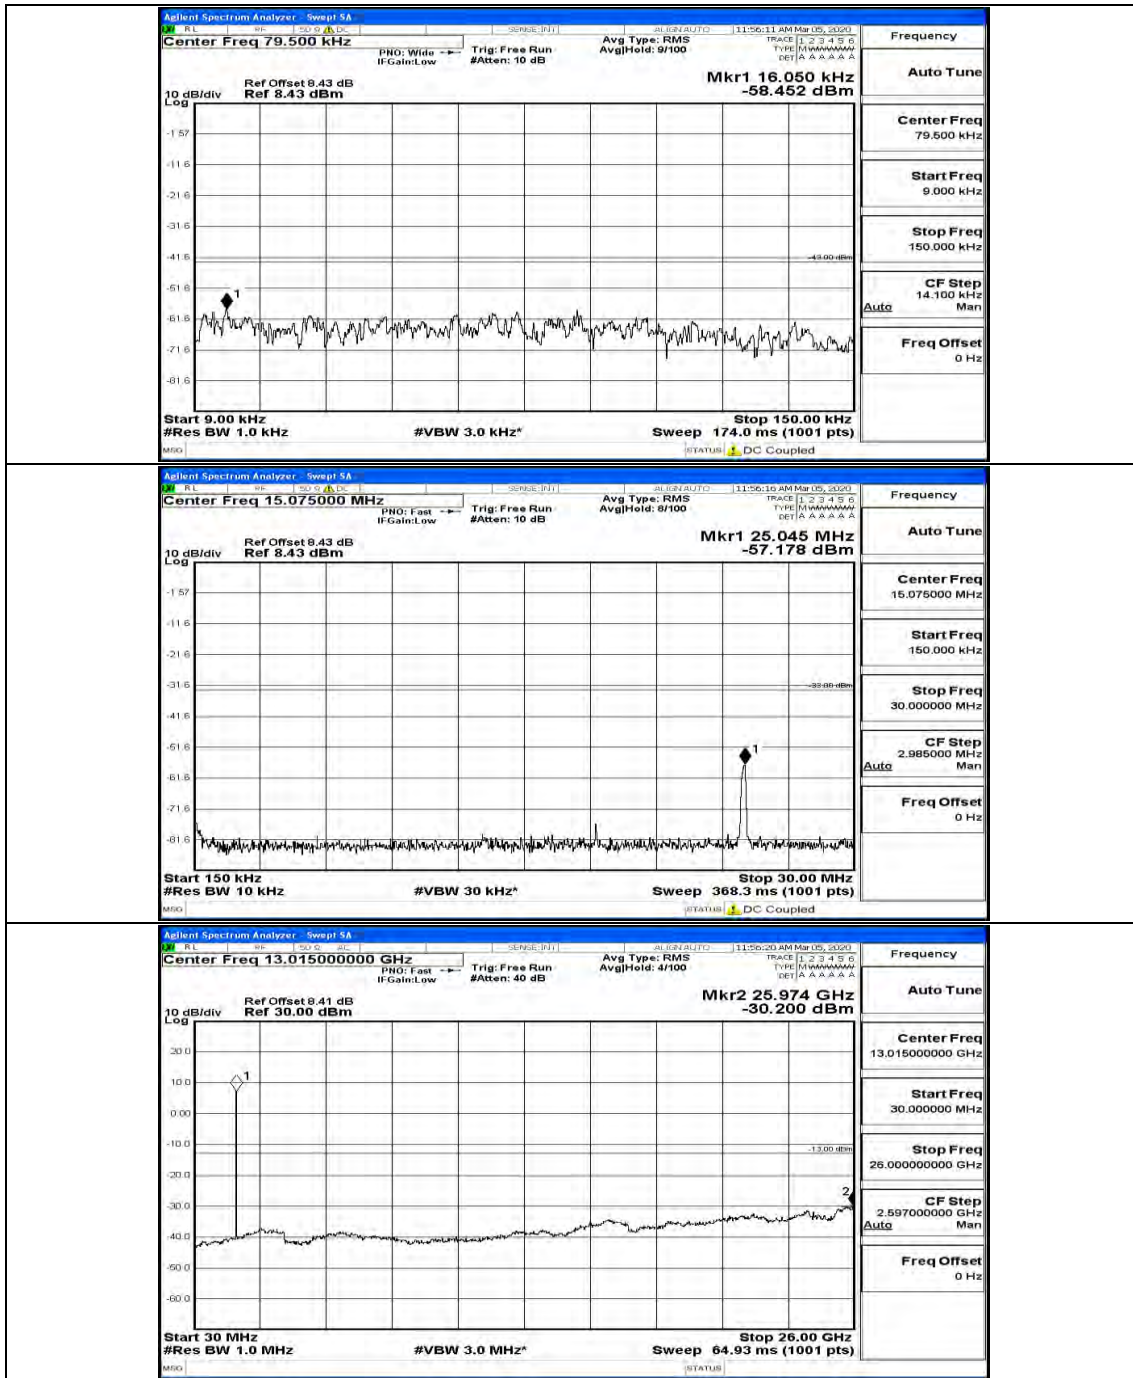

(Channel Bandwidth: 5 MHz)\_MCH\_16QAM\_1RB#12

(Channel Bandwidth: 5 MHz)\_HCH\_16QAM\_1RB#0

(Channel Bandwidth: 5 MHz)\_HCH\_16QAM\_1RB#12

Channel Bandwidth: 10 MHz

Channel Bandwidth: 15 MHz

(Channel Bandwidth:15 MHz)\_MCH\_QPSK\_1RB#0

(Channel Bandwidth:15 MHz)\_MCH\_QPSK\_1RB#37

(Channel Bandwidth:15 MHz)\_HCH\_QPSK\_1RB#0

(Channel Bandwidth:15 MHz)\_HCH\_QPSK\_1RB#37

(Channel Bandwidth:15 MHz)\_LCH\_16QAM\_1RB#0

(Channel Bandwidth:15 MHz)\_LCH\_16QAM\_1RB#37

(Channel Bandwidth:15 MHz)\_MCH\_16QAM\_1RB#0

(Channel Bandwidth:15 MHz)\_MCH\_16QAM\_1RB#37

(Channel Bandwidth:15 MHz)\_MCH\_16QAM\_1RB#74

Channel Bandwidth: 20 MHz

(Channel Bandwidth:20 MHz)\_MCH\_QPSK\_1RB#0