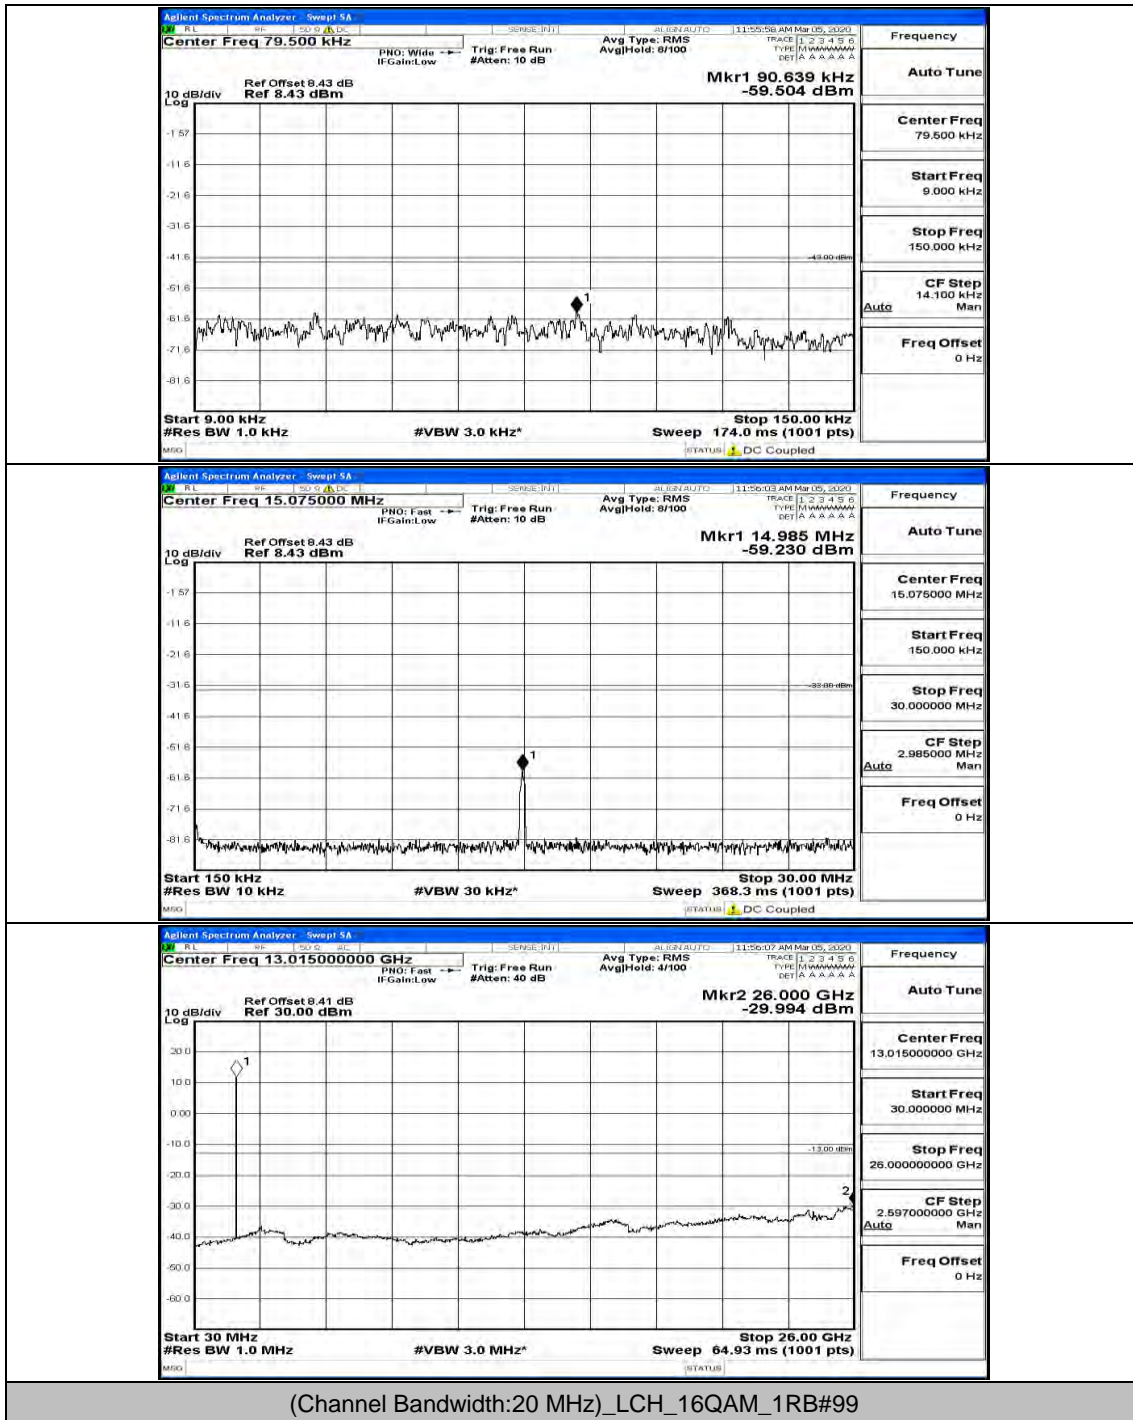

(Channel Bandwidth:20 MHz)\_MCH\_QPSK\_1RB#49

(Channel Bandwidth:20 MHz)\_HCH\_QPSK\_1RB#0

(Channel Bandwidth:20 MHz)\_HCH\_QPSK\_1RB#49

(Channel Bandwidth:20 MHz)\_LCH\_16QAM\_1RB#0

(Channel Bandwidth:20 MHz)\_LCH\_16QAM\_1RB#49

(Channel Bandwidth:20 MHz)\_MCH\_16QAM\_1RB#0

(Channel Bandwidth:20 MHz)\_MCH\_16QAM\_1RB#49