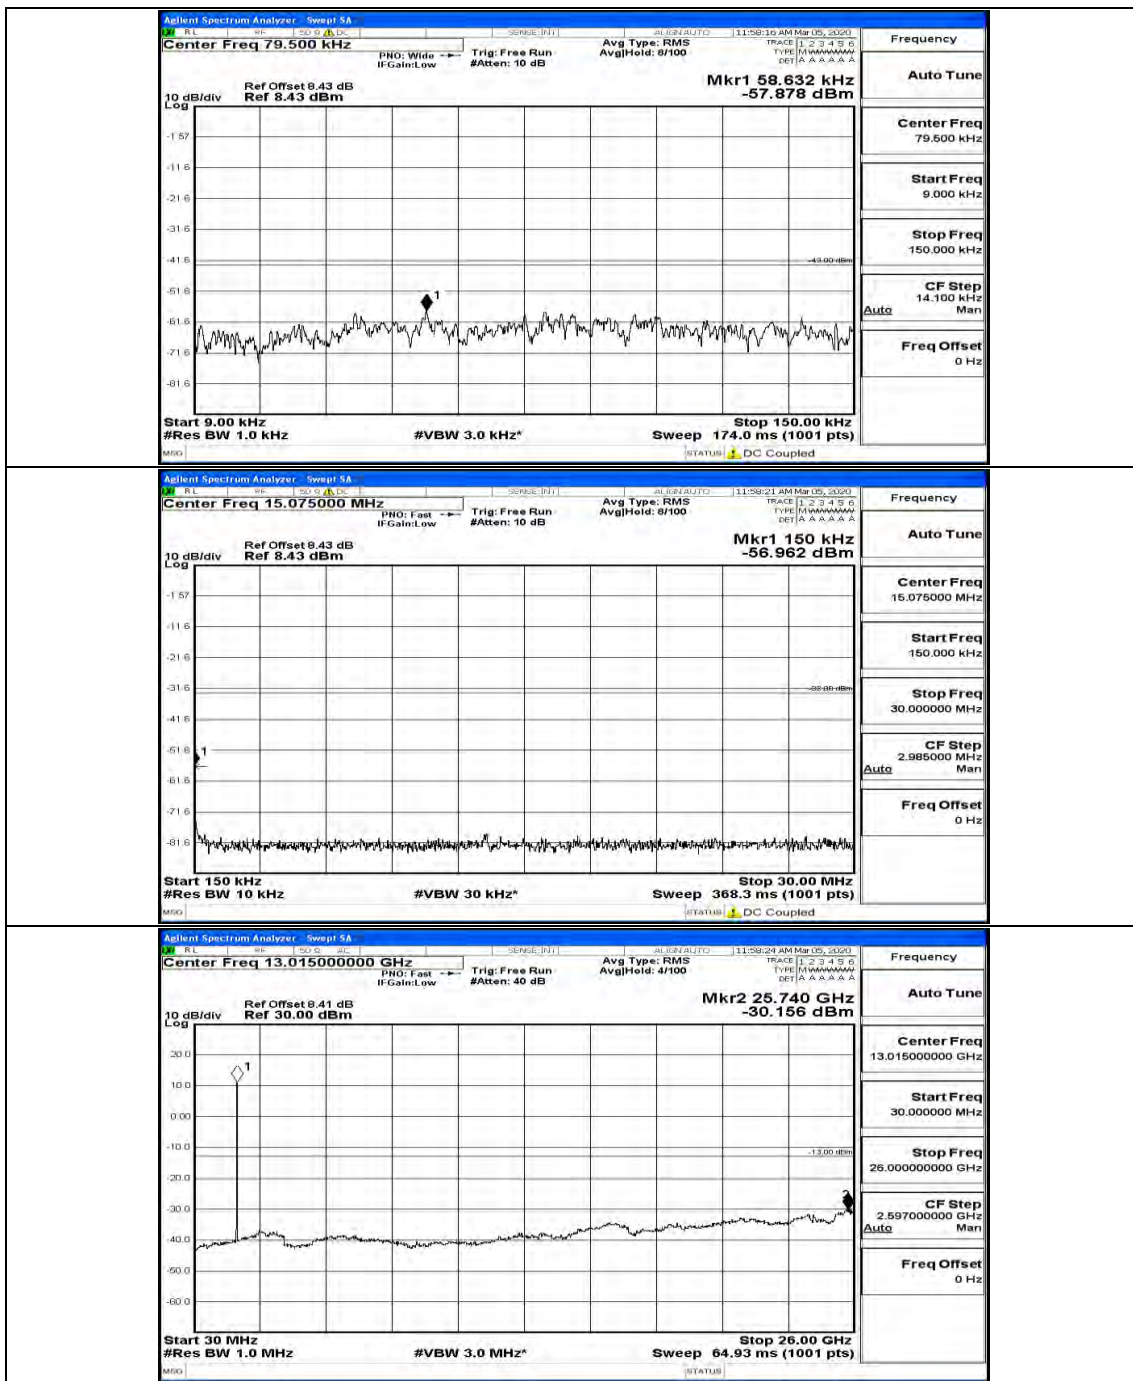

(Channel Bandwidth:20 MHz)\_MCH\_QPSK\_1RB#49

(Channel Bandwidth:20 MHz)\_HCH\_QPSK\_1RB#0

(Channel Bandwidth:20 MHz)\_HCH\_QPSK\_1RB#49

(Channel Bandwidth:20 MHz)\_LCH\_16QAM\_1RB#0

(Channel Bandwidth:20 MHz)\_LCH\_16QAM\_1RB#49

(Channel Bandwidth:20 MHz)\_MCH\_16QAM\_1RB#0

(Channel Bandwidth:20 MHz)\_MCH\_16QAM\_1RB#49