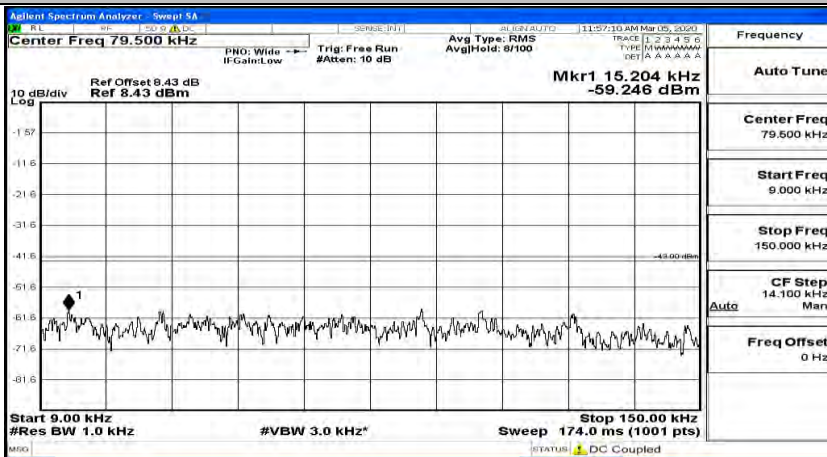

(Channel Bandwidth:15 MHz)_MCH_16QAM_1RB#0

(Channel Bandwidth:15 MHz)_MCH_16QAM_1RB#37