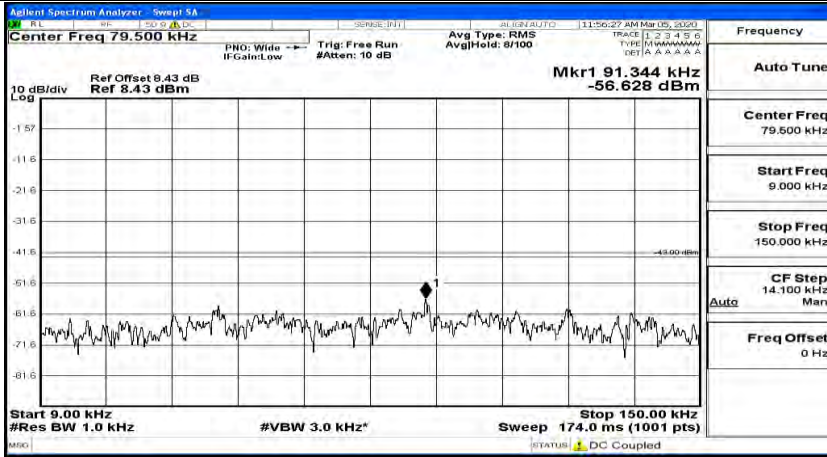

(Channel Bandwidth:15 MHz)\_MCH\_16QAM\_1RB#0

(Channel Bandwidth:15 MHz)\_MCH\_16QAM\_1RB#37

(Channel Bandwidth:15 MHz)\_MCH\_16QAM\_1RB#74

Channel Bandwidth: 20 MHz

(Channel Bandwidth:20 MHz)\_MCH\_QPSK\_1RB#0