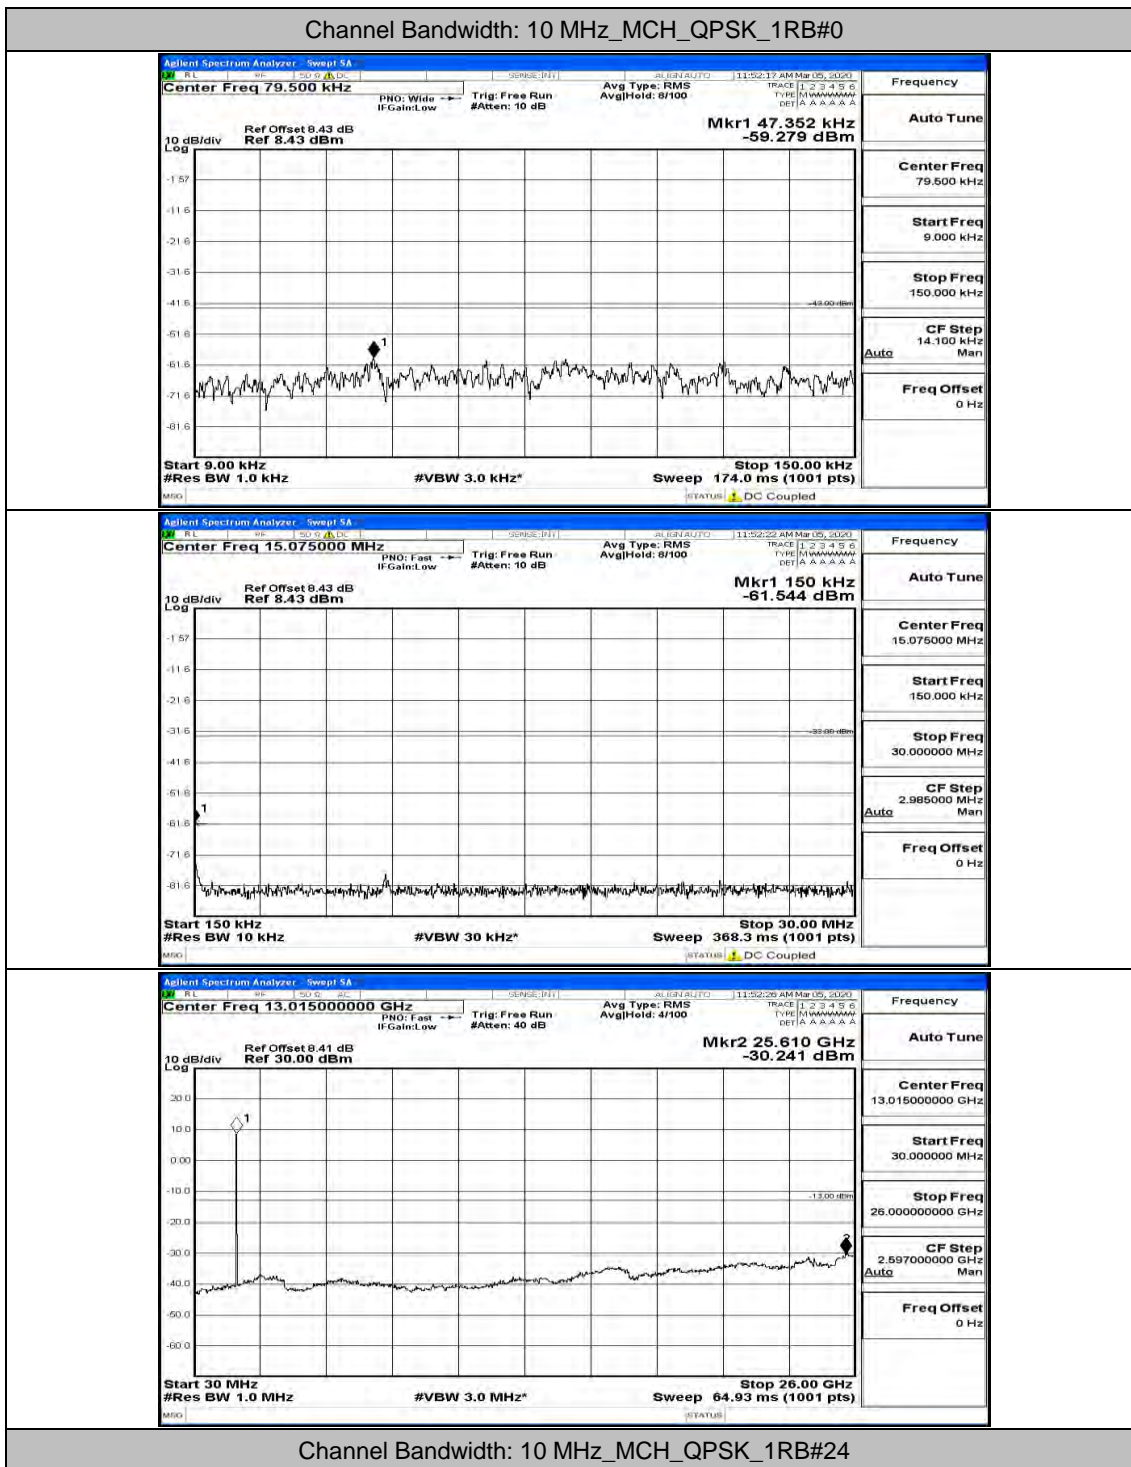

(Channel Bandwidth: 5 MHz)\_HCH\_QPSK\_1RB#0

(Channel Bandwidth: 5 MHz)\_HCH\_QPSK\_1RB#12

(Channel Bandwidth: 5 MHz)\_LCH\_16QAM\_1RB#0

(Channel Bandwidth: 5 MHz)\_LCH\_16QAM\_1RB#12

(Channel Bandwidth: 5 MHz)\_MCH\_16QAM\_1RB#0

(Channel Bandwidth: 5 MHz)\_MCH\_16QAM\_1RB#12

(Channel Bandwidth: 5 MHz)\_HCH\_16QAM\_1RB#0

(Channel Bandwidth: 5 MHz)\_HCH\_16QAM\_1RB#12

Channel Bandwidth: 10 MHz

Channel Bandwidth: 15 MHz

(Channel Bandwidth:15 MHz)\_MCH\_QPSK\_1RB#0

(Channel Bandwidth:15 MHz)\_MCH\_QPSK\_1RB#37

(Channel Bandwidth:15 MHz)\_HCH\_QPSK\_1RB#0

(Channel Bandwidth:15 MHz)\_HCH\_QPSK\_1RB#37

(Channel Bandwidth:15 MHz)\_LCH\_16QAM\_1RB#0

(Channel Bandwidth:15 MHz)\_LCH\_16QAM\_1RB#37