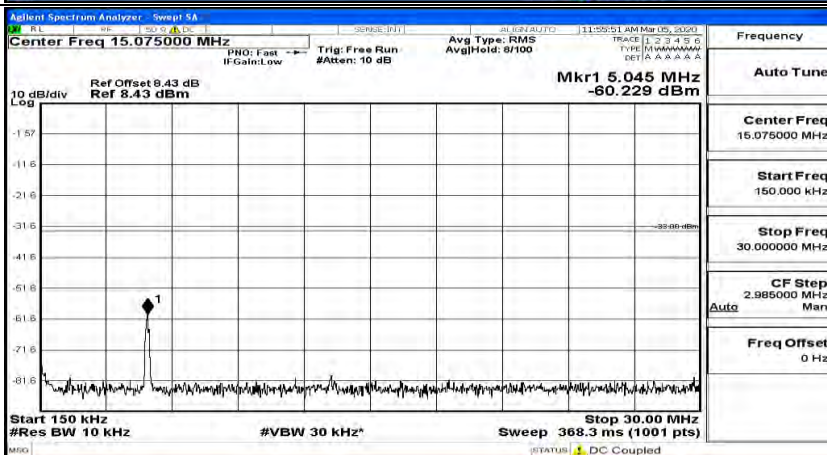

(Channel Bandwidth:15 MHz)\_MCH\_QPSK\_1RB#37

(Channel Bandwidth:15 MHz)\_HCH\_QPSK\_1RB#0

(Channel Bandwidth:15 MHz)\_HCH\_QPSK\_1RB#37

(Channel Bandwidth:15 MHz)\_LCH\_16QAM\_1RB#0

(Channel Bandwidth:15 MHz)\_LCH\_16QAM\_1RB#37