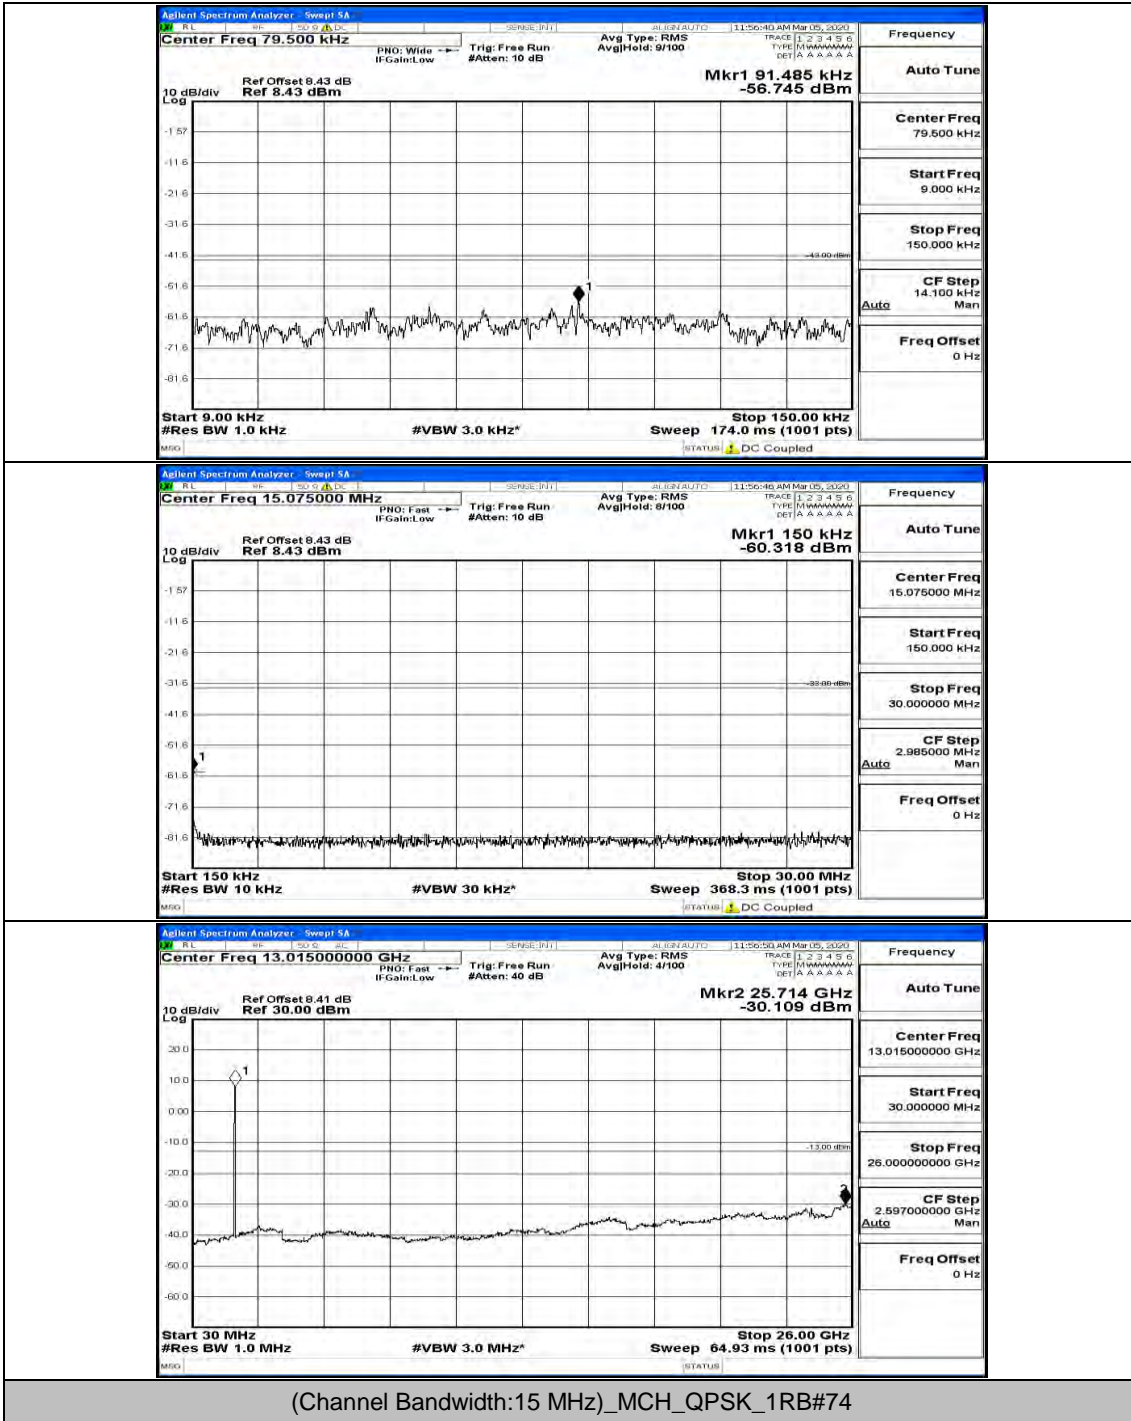

(Channel Bandwidth: 5 MHz)\_HCH\_QPSK\_1RB#0

(Channel Bandwidth: 5 MHz)\_HCH\_QPSK\_1RB#12

(Channel Bandwidth: 5 MHz)\_LCH\_16QAM\_1RB#0

(Channel Bandwidth: 5 MHz)\_LCH\_16QAM\_1RB#12

(Channel Bandwidth: 5 MHz)\_MCH\_16QAM\_1RB#0

(Channel Bandwidth: 5 MHz)\_MCH\_16QAM\_1RB#12

(Channel Bandwidth: 5 MHz)\_HCH\_16QAM\_1RB#0

(Channel Bandwidth: 5 MHz)\_HCH\_16QAM\_1RB#12

Channel Bandwidth: 10 MHz

Channel Bandwidth: 15 MHz

(Channel Bandwidth:15 MHz)\_MCH\_QPSK\_1RB#0

(Channel Bandwidth:15 MHz)\_MCH\_QPSK\_1RB#37

(Channel Bandwidth:15 MHz)\_HCH\_QPSK\_1RB#0

(Channel Bandwidth:15 MHz)\_HCH\_QPSK\_1RB#37

(Channel Bandwidth:15 MHz)\_LCH\_16QAM\_1RB#0

(Channel Bandwidth:15 MHz)\_LCH\_16QAM\_1RB#37