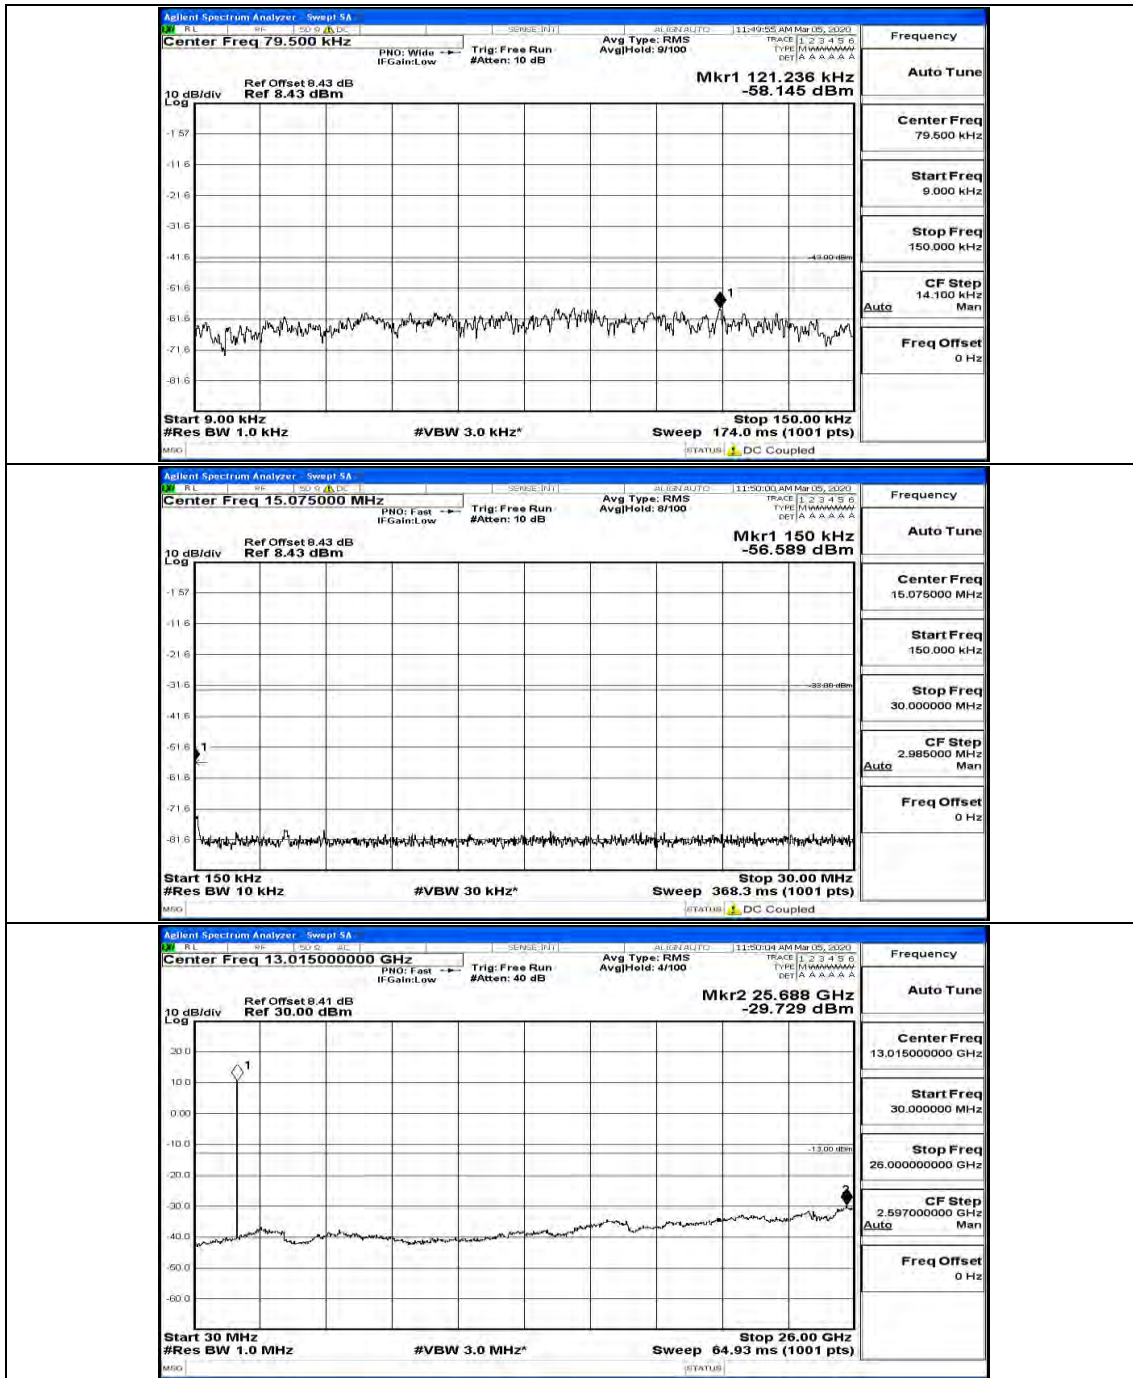

(Channel Bandwidth: 5 MHz)\_HCH\_QPSK\_1RB#0

(Channel Bandwidth: 5 MHz)\_HCH\_QPSK\_1RB#12

(Channel Bandwidth: 5 MHz)\_LCH\_16QAM\_1RB#0

(Channel Bandwidth: 5 MHz)\_LCH\_16QAM\_1RB#12

(Channel Bandwidth: 5 MHz)\_MCH\_16QAM\_1RB#0

(Channel Bandwidth: 5 MHz)\_MCH\_16QAM\_1RB#12

(Channel Bandwidth: 5 MHz)\_HCH\_16QAM\_1RB#0

(Channel Bandwidth: 5 MHz)\_HCH\_16QAM\_1RB#12

Channel Bandwidth: 10 MHz

Channel Bandwidth: 15 MHz

(Channel Bandwidth:15 MHz)\_MCH\_QPSK\_1RB#0