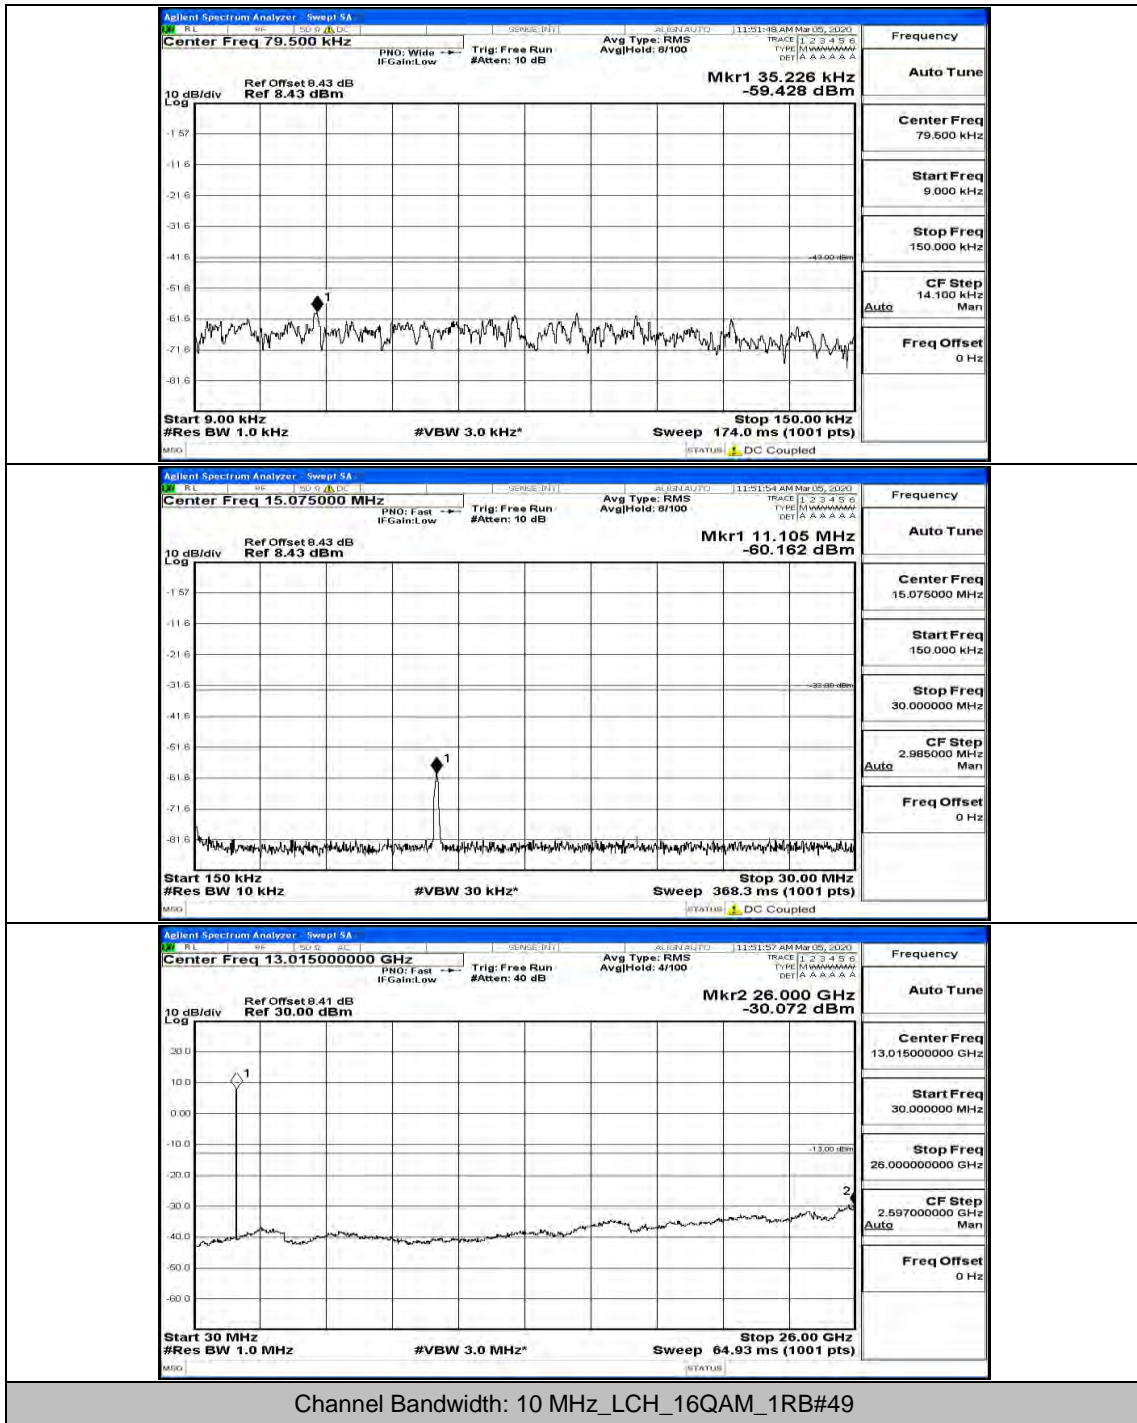

(Channel Bandwidth: 5 MHz)\_HCH\_QPSK\_1RB#0

(Channel Bandwidth: 5 MHz)\_HCH\_QPSK\_1RB#12

(Channel Bandwidth: 5 MHz)\_LCH\_16QAM\_1RB#0

(Channel Bandwidth: 5 MHz)\_LCH\_16QAM\_1RB#12

(Channel Bandwidth: 5 MHz)\_MCH\_16QAM\_1RB#0

(Channel Bandwidth: 5 MHz)\_MCH\_16QAM\_1RB#12

(Channel Bandwidth: 5 MHz)\_HCH\_16QAM\_1RB#0

(Channel Bandwidth: 5 MHz)\_HCH\_16QAM\_1RB#12

Channel Bandwidth: 10 MHz

Channel Bandwidth: 15 MHz

(Channel Bandwidth:15 MHz)\_MCH\_QPSK\_1RB#0

(Channel Bandwidth:15 MHz)\_MCH\_QPSK\_1RB#37

(Channel Bandwidth:15 MHz)\_HCH\_QPSK\_1RB#0

(Channel Bandwidth:15 MHz)\_HCH\_QPSK\_1RB#37

(Channel Bandwidth:15 MHz)\_LCH\_16QAM\_1RB#0

(Channel Bandwidth:15 MHz)\_LCH\_16QAM\_1RB#37