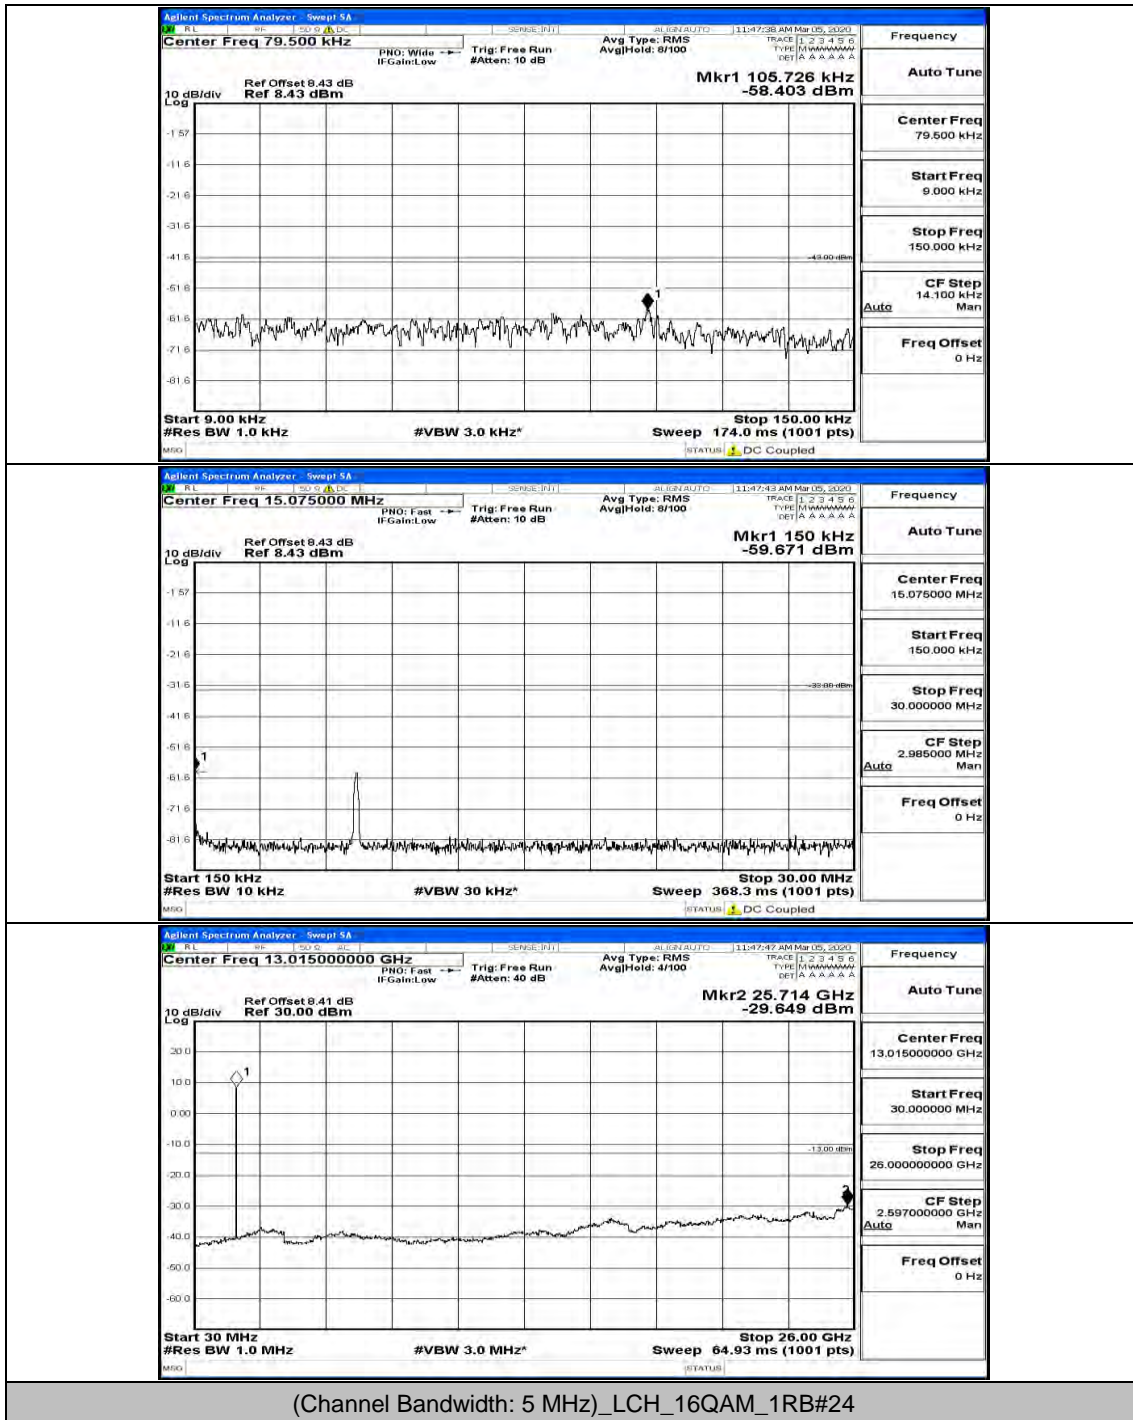

(Channel Bandwidth: 5 MHz)\_HCH\_QPSK\_1RB#0

(Channel Bandwidth: 5 MHz)\_HCH\_QPSK\_1RB#12

(Channel Bandwidth: 5 MHz)\_LCH\_16QAM\_1RB#0

(Channel Bandwidth: 5 MHz)\_LCH\_16QAM\_1RB#12

(Channel Bandwidth: 5 MHz)\_MCH\_16QAM\_1RB#0

(Channel Bandwidth: 5 MHz)\_MCH\_16QAM\_1RB#12

(Channel Bandwidth: 5 MHz)\_HCH\_16QAM\_1RB#0

(Channel Bandwidth: 5 MHz)\_HCH\_16QAM\_1RB#12

Channel Bandwidth: 10 MHz

Channel Bandwidth: 15 MHz

(Channel Bandwidth:15 MHz)\_MCH\_QPSK\_1RB#0