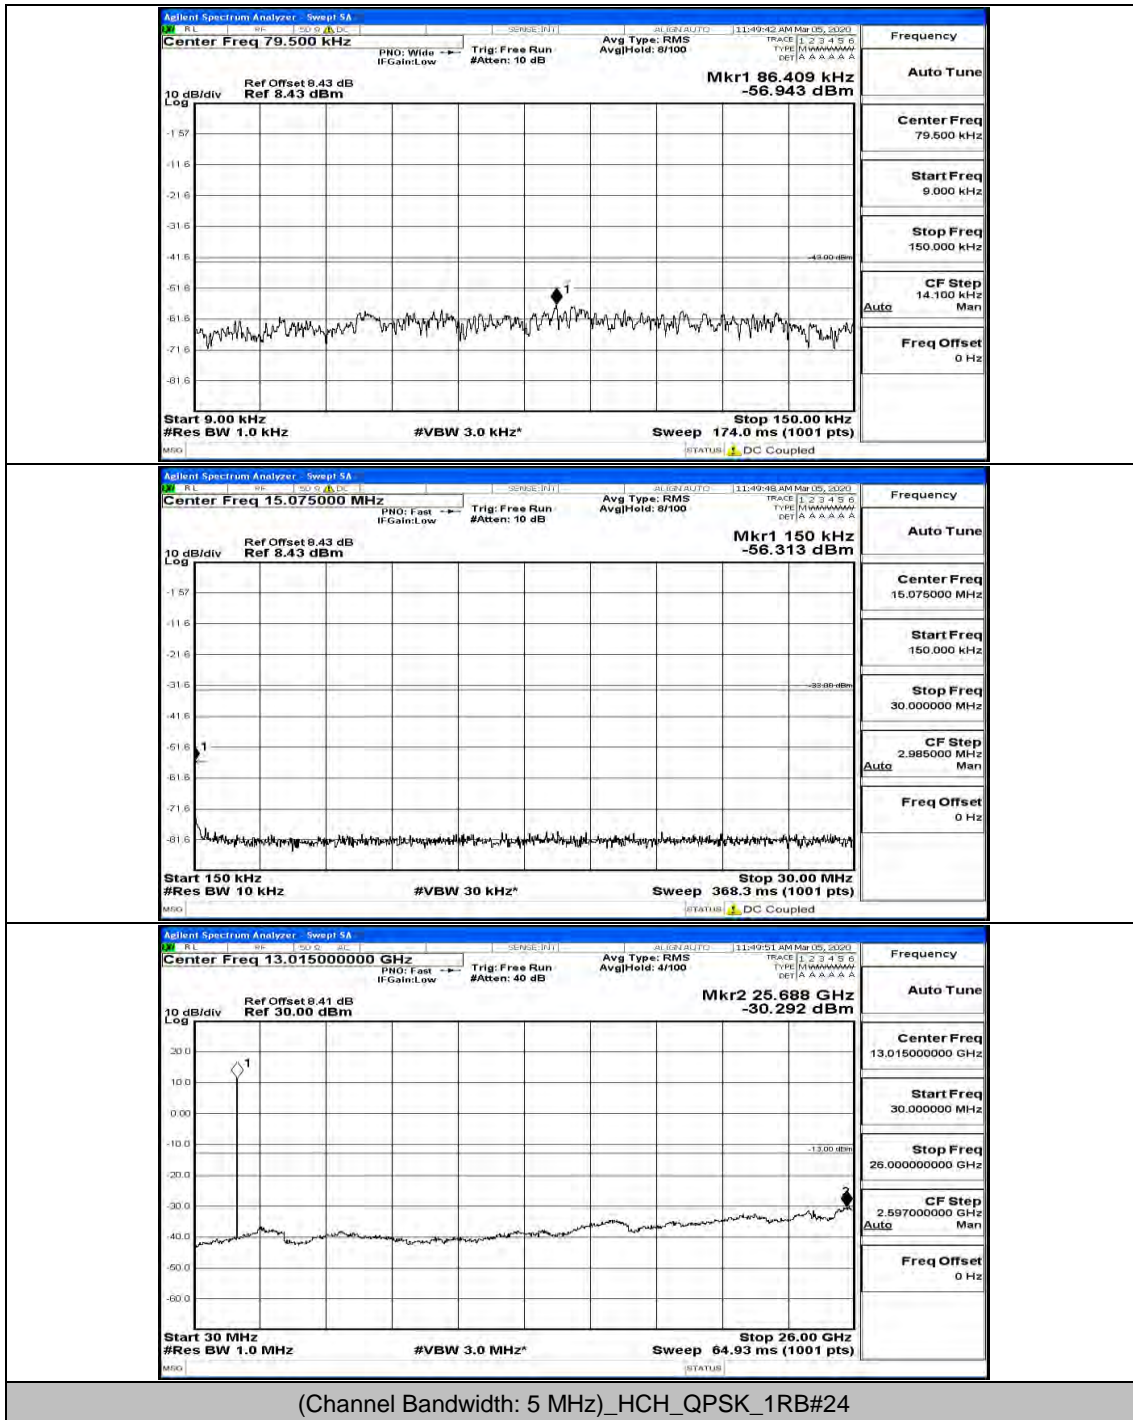

(Channel Bandwidth: 5 MHz)\_HCH\_QPSK\_1RB#0

(Channel Bandwidth: 5 MHz)\_HCH\_QPSK\_1RB#12

(Channel Bandwidth: 5 MHz)\_LCH\_16QAM\_1RB#0

(Channel Bandwidth: 5 MHz)\_LCH\_16QAM\_1RB#12

(Channel Bandwidth: 5 MHz)\_MCH\_16QAM\_1RB#0

(Channel Bandwidth: 5 MHz)\_MCH\_16QAM\_1RB#12

(Channel Bandwidth: 5 MHz)\_HCH\_16QAM\_1RB#0

(Channel Bandwidth: 5 MHz)\_HCH\_16QAM\_1RB#12

Channel Bandwidth: 10 MHz

Channel Bandwidth: 15 MHz

(Channel Bandwidth:15 MHz)\_MCH\_QPSK\_1RB#0