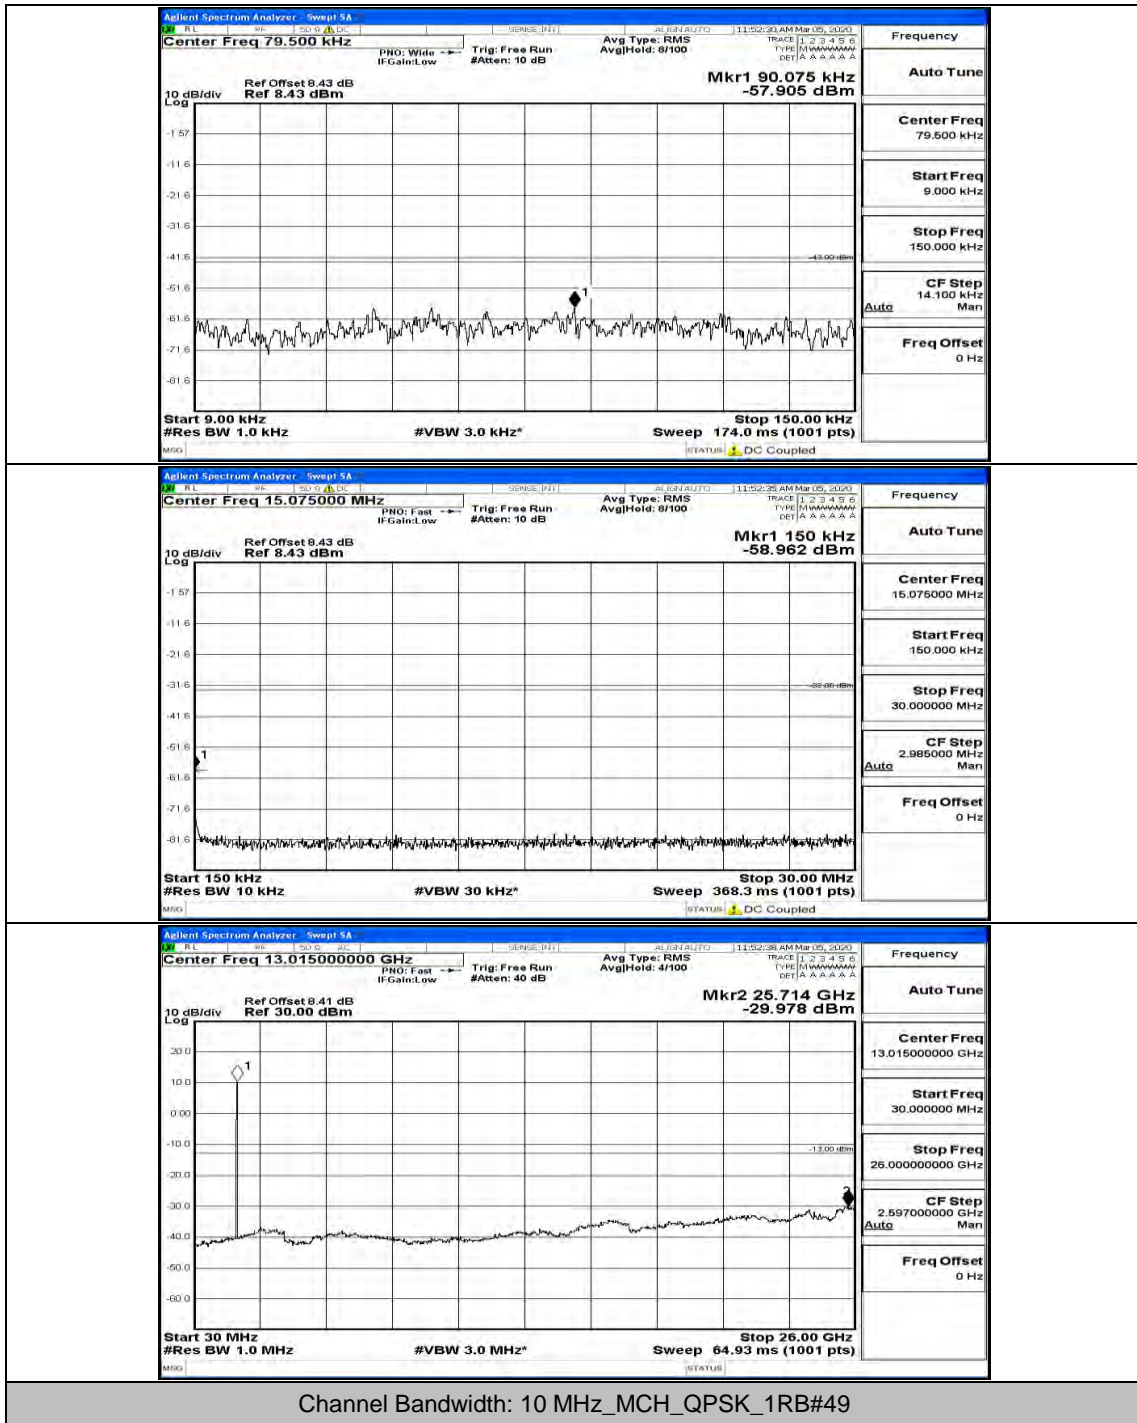

(Channel Bandwidth: 5 MHz)\_HCH\_QPSK\_1RB#0

(Channel Bandwidth: 5 MHz)\_HCH\_QPSK\_1RB#12

(Channel Bandwidth: 5 MHz)\_LCH\_16QAM\_1RB#0

(Channel Bandwidth: 5 MHz)\_LCH\_16QAM\_1RB#12

(Channel Bandwidth: 5 MHz)\_MCH\_16QAM\_1RB#0

(Channel Bandwidth: 5 MHz)\_MCH\_16QAM\_1RB#12

(Channel Bandwidth: 5 MHz)\_HCH\_16QAM\_1RB#0

(Channel Bandwidth: 5 MHz)\_HCH\_16QAM\_1RB#12

Channel Bandwidth: 10 MHz

Channel Bandwidth: 15 MHz

(Channel Bandwidth:15 MHz)\_MCH\_QPSK\_1RB#0

(Channel Bandwidth:15 MHz)\_MCH\_QPSK\_1RB#37

(Channel Bandwidth:15 MHz)\_HCH\_QPSK\_1RB#0

(Channel Bandwidth:15 MHz)\_HCH\_QPSK\_1RB#37

(Channel Bandwidth:15 MHz)\_LCH\_16QAM\_1RB#0

(Channel Bandwidth:15 MHz)\_LCH\_16QAM\_1RB#37