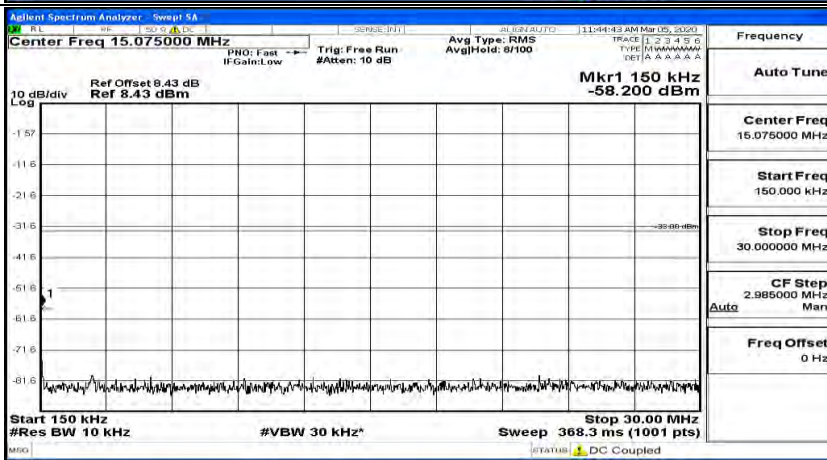

(Channel Bandwidth: 3 MHz)_MCH_16QAM_1RB#0

(Channel Bandwidth: 3 MHz)_MCH_16QAM_1RB#7