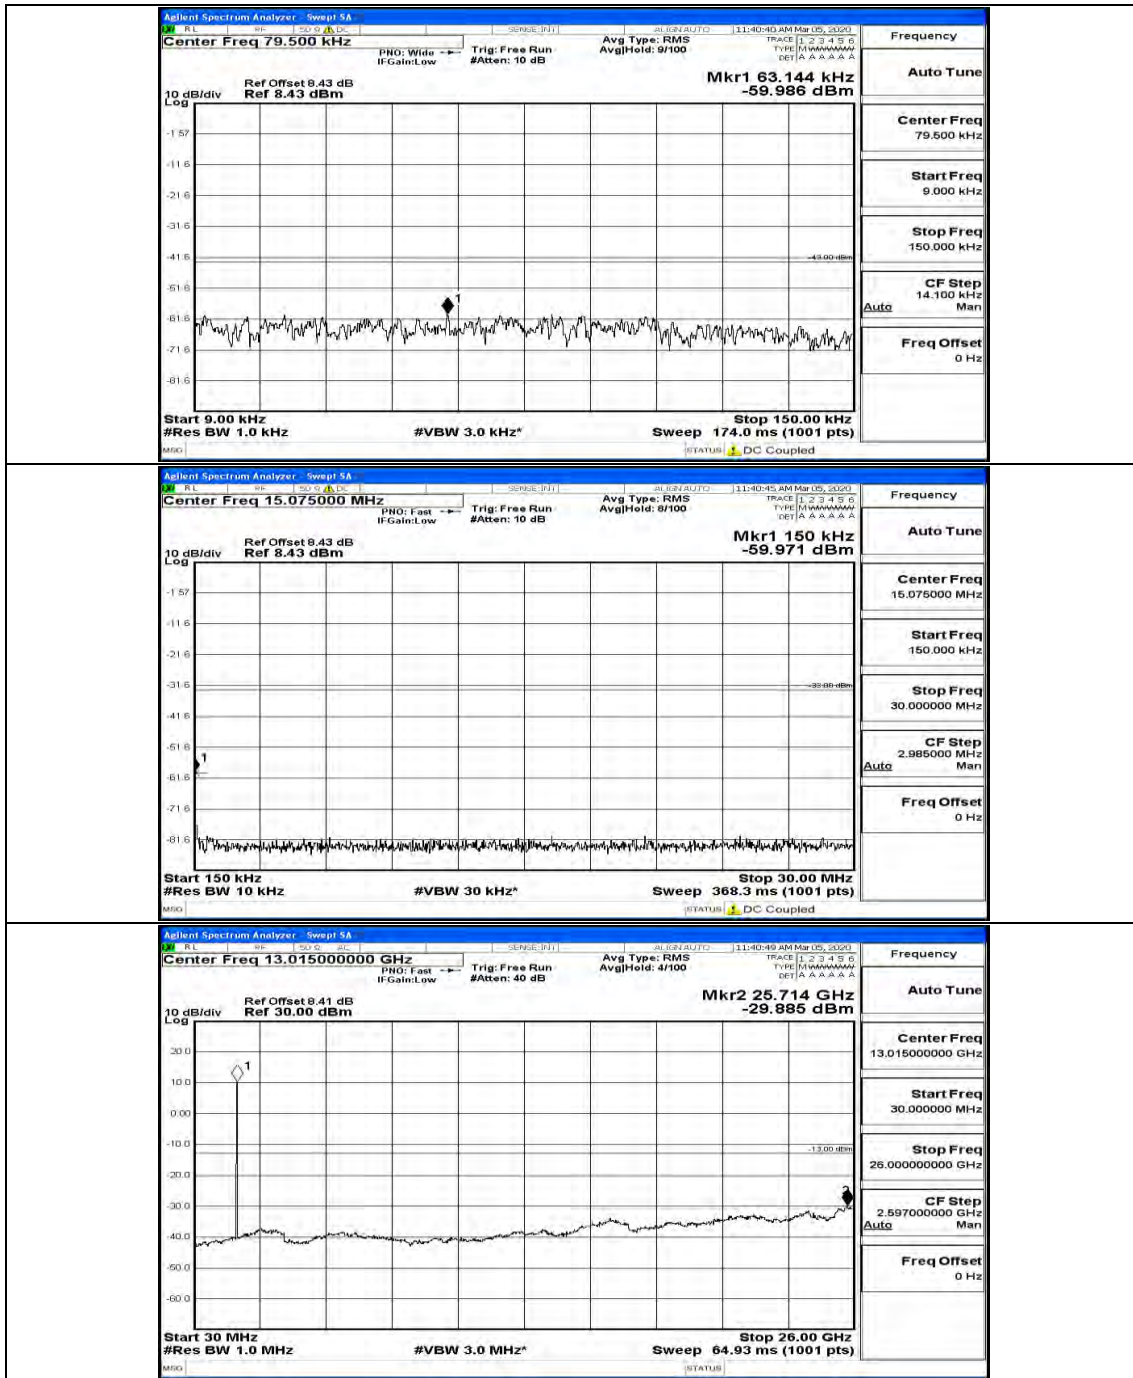

(Channel Bandwidth: 1.4 MHz)_LCH_16QAM_1RB#0

(Channel Bandwidth: 1.4 MHz)_LCH_16QAM_1RB#3

(Channel Bandwidth: 1.4 MHz)_LCH_16QAM_1RB#5

(Channel Bandwidth: 1.4 MHz)_MCH_16QAM_1RB#0

(Channel Bandwidth: 1.4 MHz)_MCH_16QAM_1RB#3