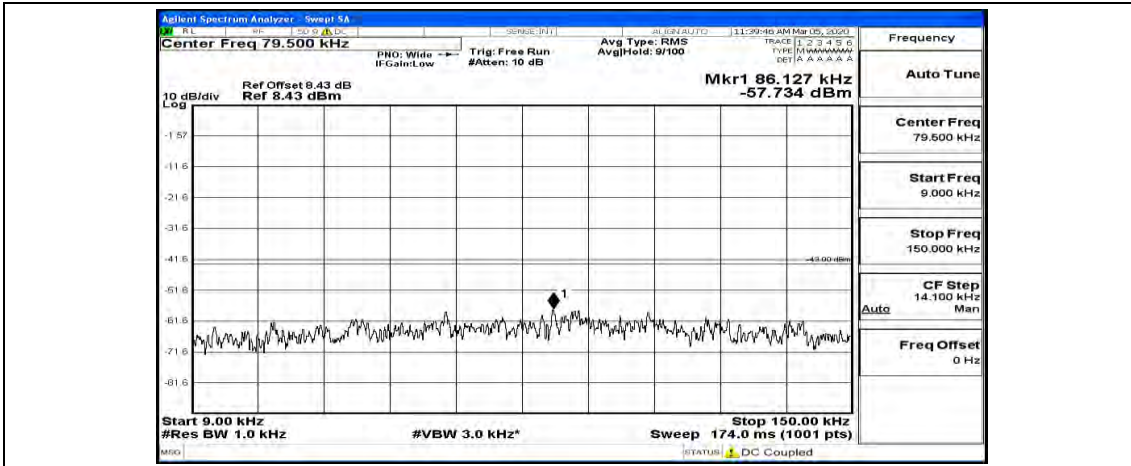

(Channel Bandwidth: 1.4 MHz)_MCH_QPSK_1RB#5