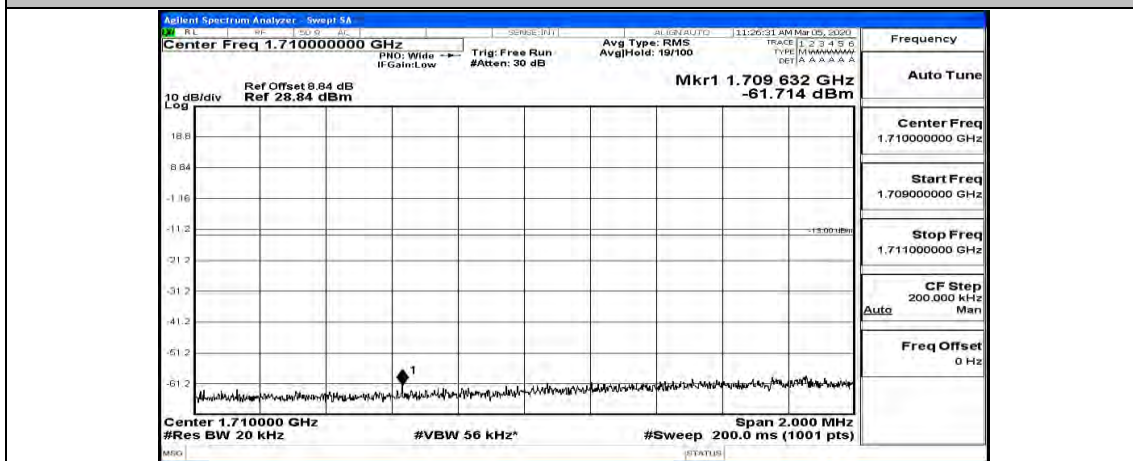

(Channel Bandwidth:20 MHz)_HCH_QPSK_50RB#25

(Channel Bandwidth:20 MHz)_HCH_QPSK_50RB#50

(Channel Bandwidth:20 MHz)_HCH_QPSK_100RB#0

(Channel Bandwidth:20 MHz)_LCH_16QAM_1RB#0

(Channel Bandwidth:20 MHz)_LCH_16QAM_1RB#49