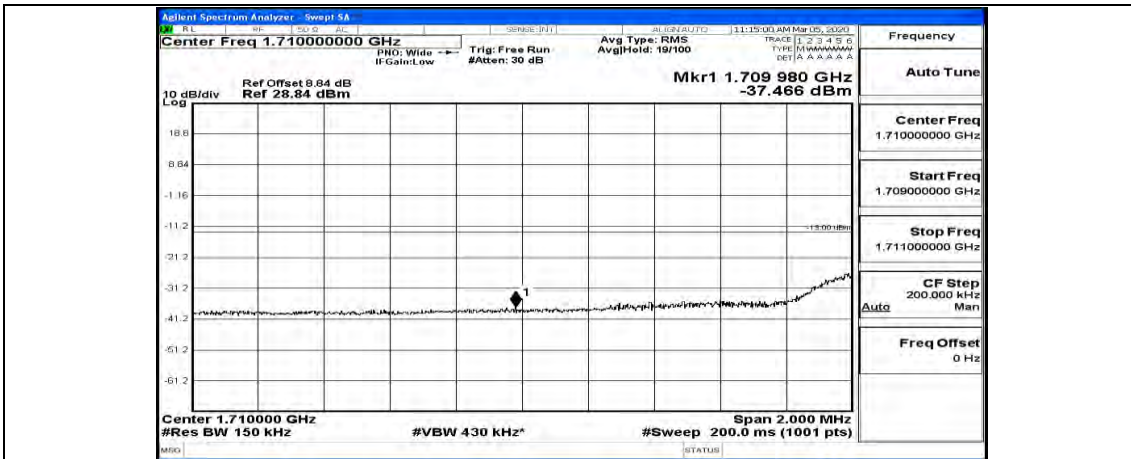

(Channel Bandwidth:15 MHz)_LCH_QPSK_37RB#38