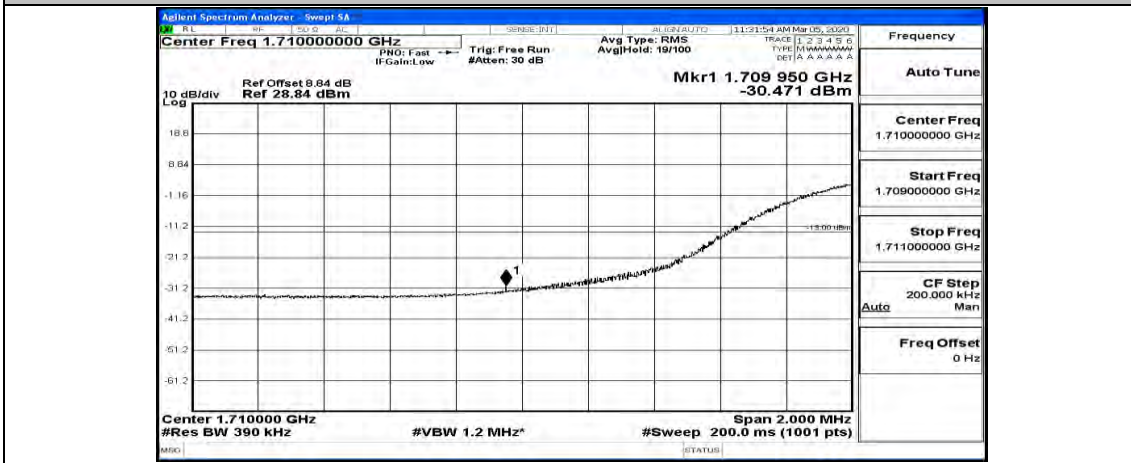

(Channel Bandwidth:20 MHz)_LCH_16QAM_1RB#99

(Channel Bandwidth:20 MHz)_LCH_16QAM_50RB#0

(Channel Bandwidth:20 MHz)_LCH_16QAM_50RB#25

(Channel Bandwidth:20 MHz)_LCH_16QAM_50RB#50

(Channel Bandwidth:20 MHz)_LCH_16QAM_100RB#0