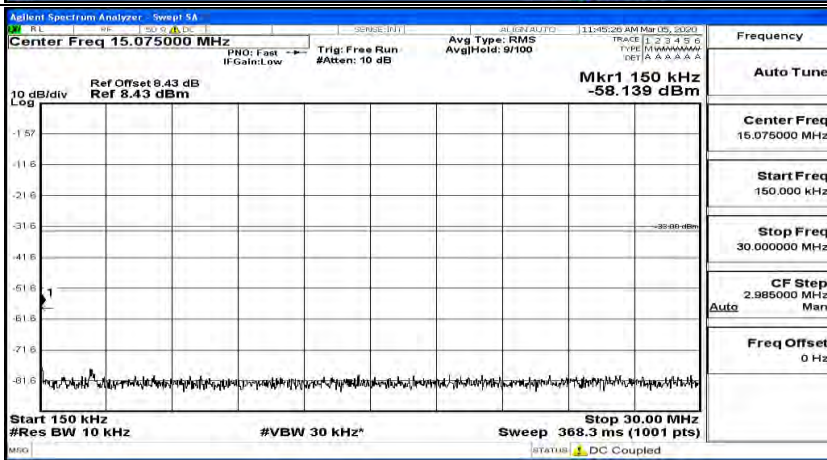

(Channel Bandwidth: 3 MHz)_HCH_QPSK_1RB#0

(Channel Bandwidth: 3 MHz)_HCH_QPSK_1RB#7