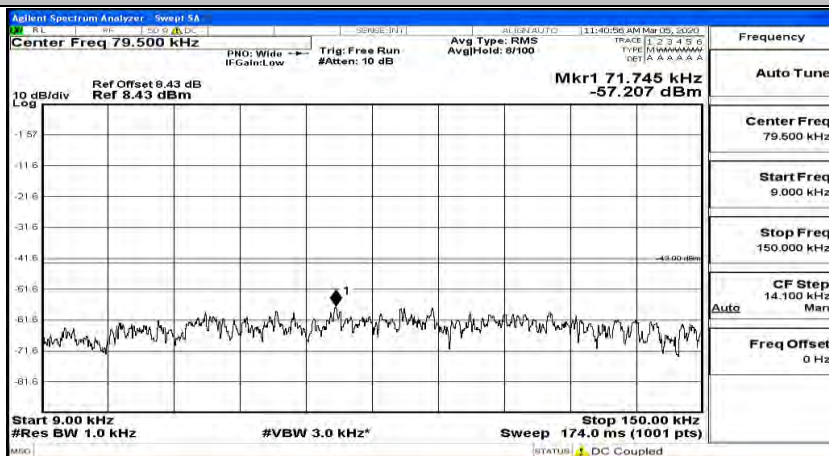

(Channel Bandwidth: 1.4 MHz)_MCH_QPSK_1RB#0

(Channel Bandwidth: 1.4 MHz)_MCH_QPSK_1RB#3

(Channel Bandwidth: 1.4 MHz)_MCH_QPSK_1RB#5

(Channel Bandwidth: 1.4 MHz)_HCH_QPSK_1RB#0

(Channel Bandwidth: 1.4 MHz)_HCH_QPSK_1RB#3