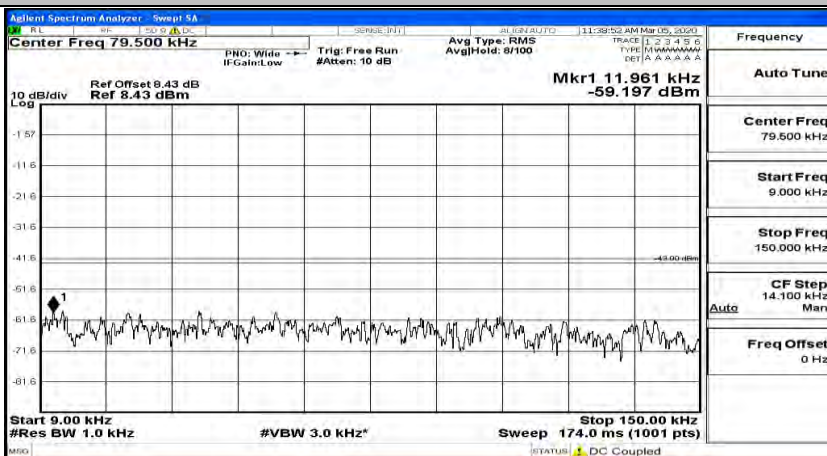

(Channel Bandwidth: 1.4 MHz)_LCH_16QAM_1RB#0

(Channel Bandwidth: 1.4 MHz)_LCH_16QAM_1RB#3