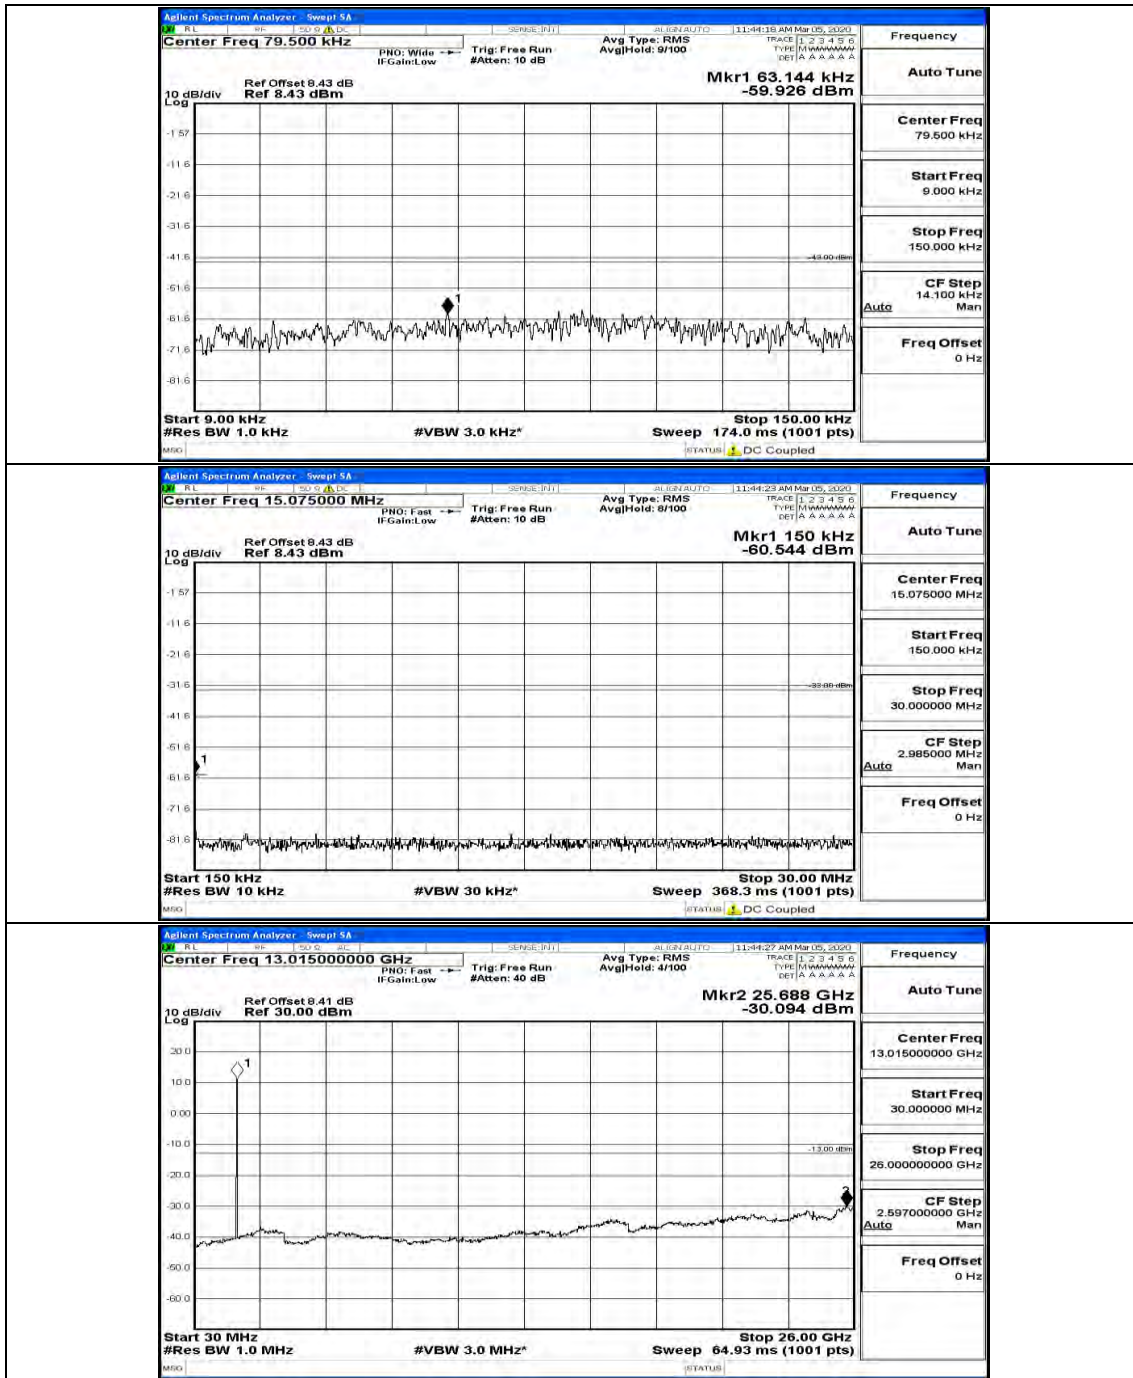

(Channel Bandwidth: 1.4 MHz)_HCH_16QAM_1RB#0

(Channel Bandwidth: 1.4 MHz)_HCH_16QAM_1RB#3

Channel Bandwidth: 3 MHz

(Channel Bandwidth: 3 MHz)_MCH_QPSK_1RB#0

(Channel Bandwidth: 3 MHz)_MCH_QPSK_1RB#7

(Channel Bandwidth: 3 MHz)_MCH_QPSK_1RB#14