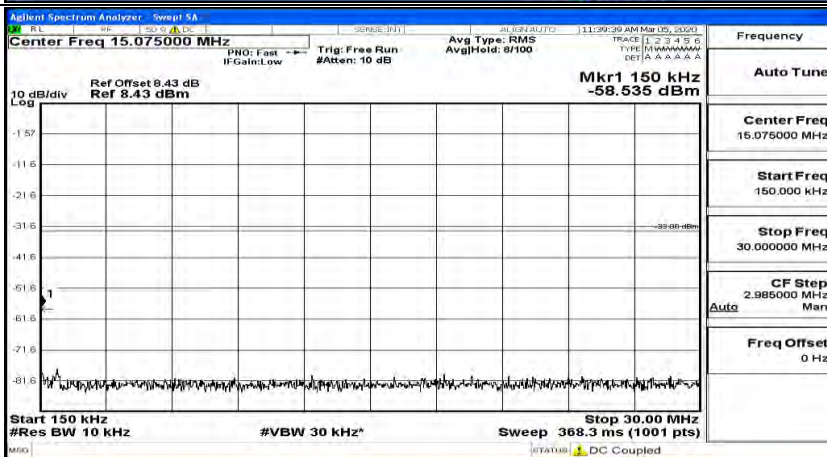

(Channel Bandwidth: 1.4 MHz)_MCH_QPSK_1RB#0

(Channel Bandwidth: 1.4 MHz)_MCH_QPSK_1RB#3