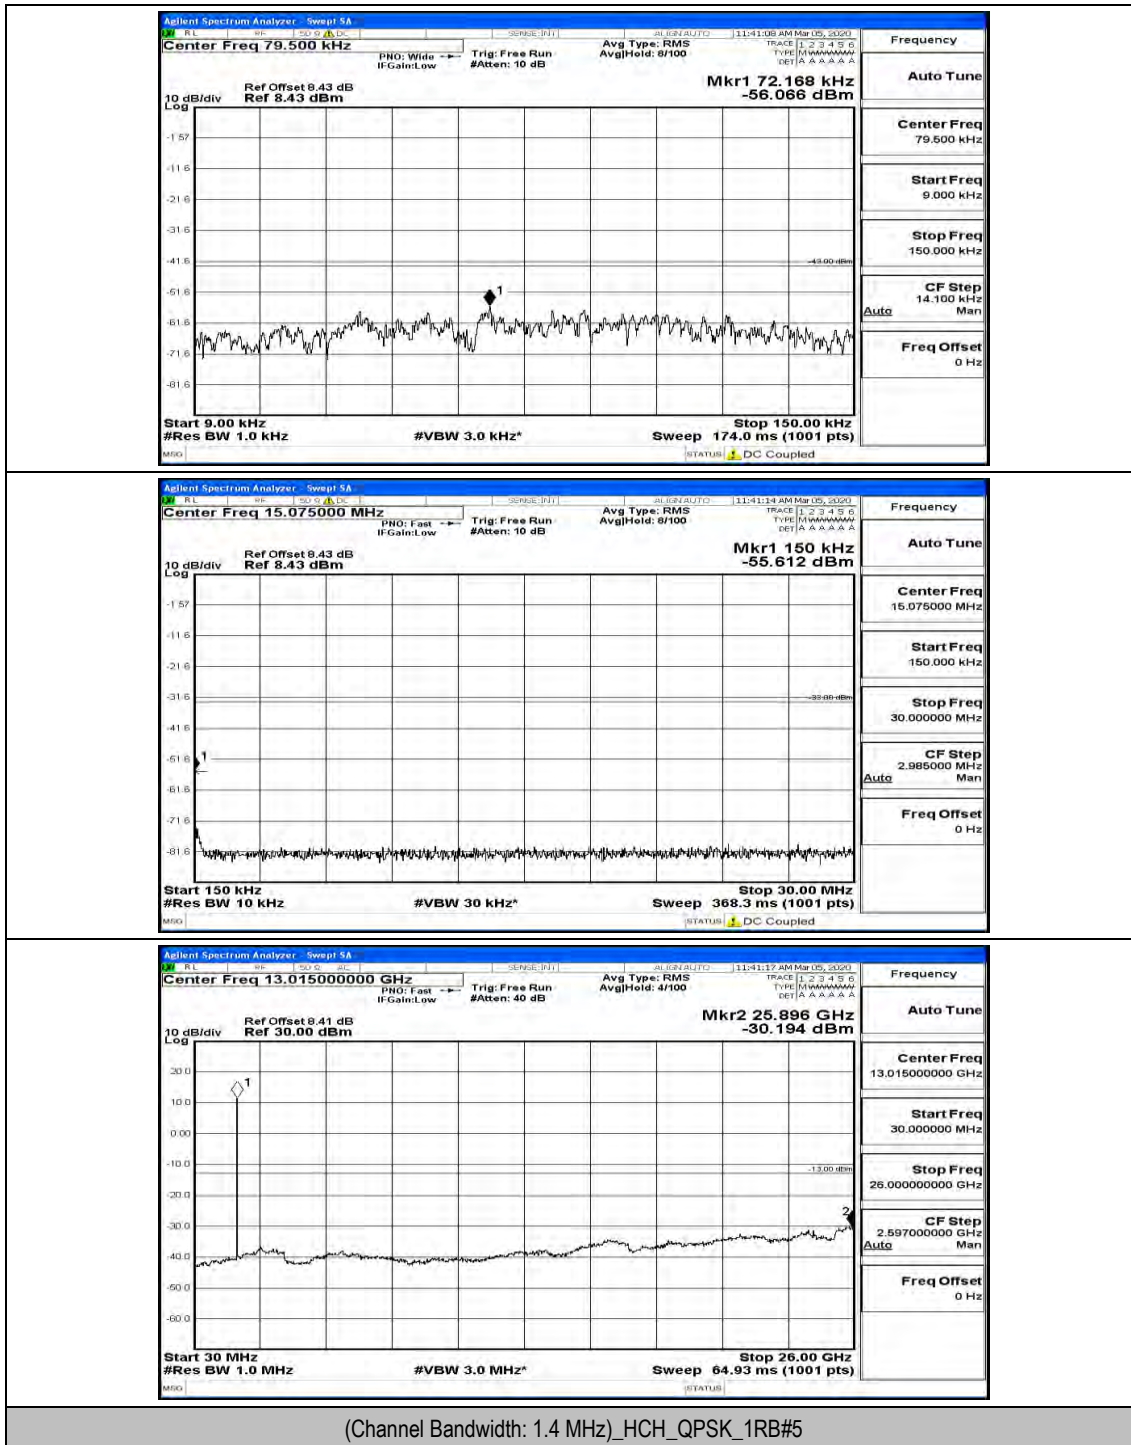

(Channel Bandwidth: 1.4 MHz)_MCH_QPSK_1RB#0

(Channel Bandwidth: 1.4 MHz)_MCH_QPSK_1RB#3

(Channel Bandwidth: 1.4 MHz)_MCH_QPSK_1RB#5

(Channel Bandwidth: 1.4 MHz)_HCH_QPSK_1RB#0

(Channel Bandwidth: 1.4 MHz)_HCH_QPSK_1RB#3