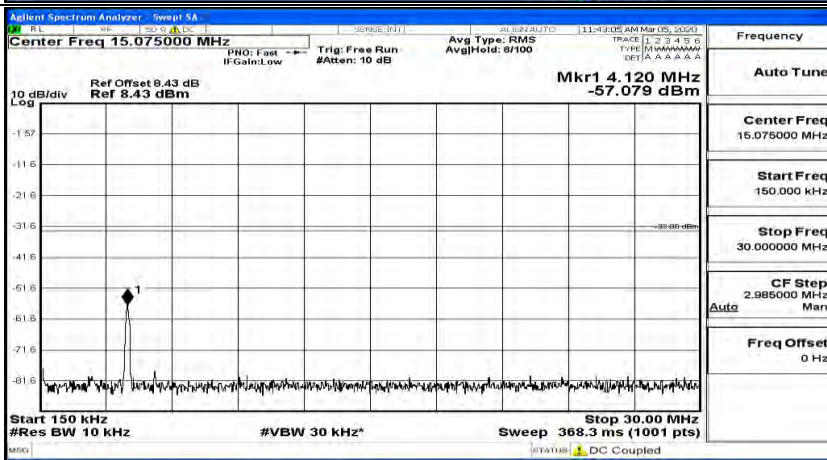

(Channel Bandwidth: 3 MHz)_HCH_QPSK_1RB#0

(Channel Bandwidth: 3 MHz)_HCH_QPSK_1RB#7

(Channel Bandwidth: 3 MHz)_HCH_QPSK_1RB#14

(Channel Bandwidth: 3 MHz)_LCH_16QAM_1RB#0

(Channel Bandwidth: 3 MHz)_LCH_16QAM_1RB#7