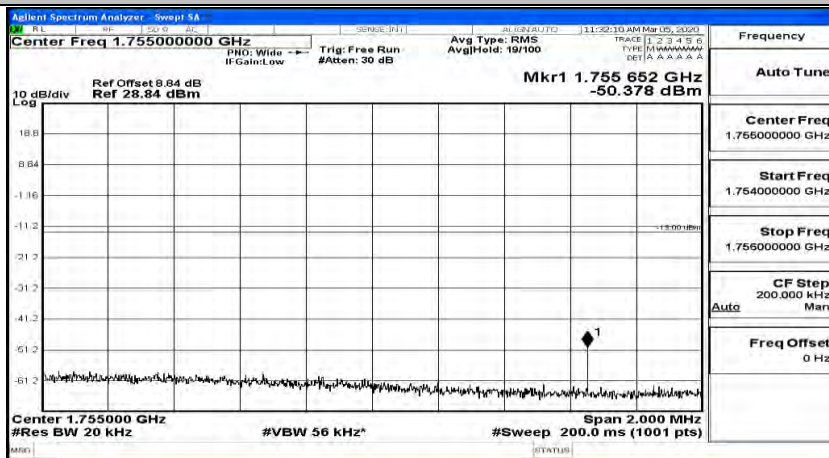

(Channel Bandwidth:20 MHz)_HCH_QPSK_1RB#49