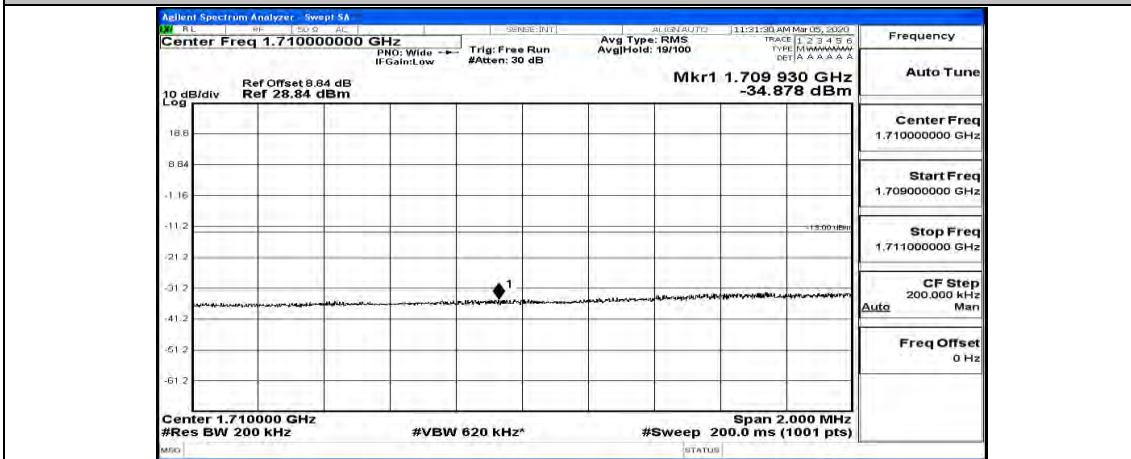

(Channel Bandwidth:20 MHz)_LCH_16QAM_50RB#25