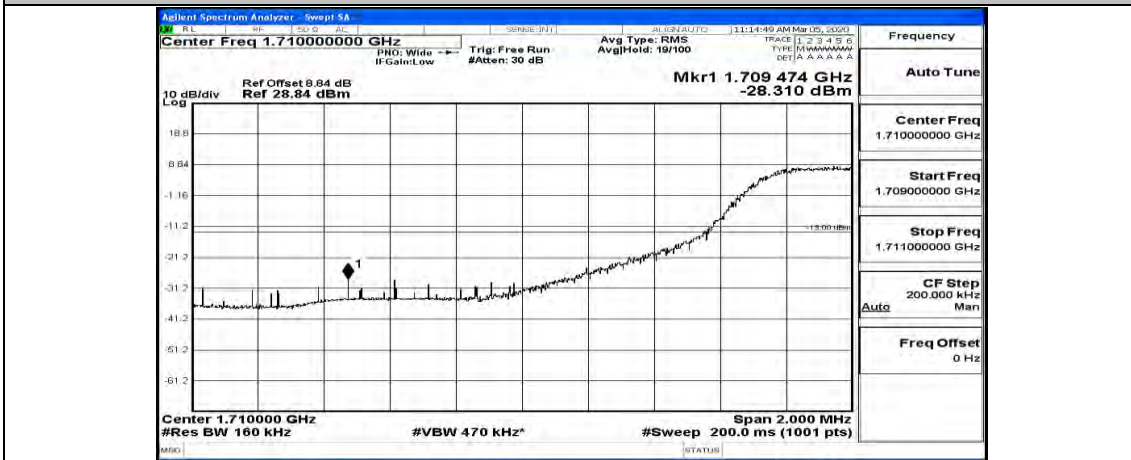

(Channel Bandwidth:15 MHz)_LCH_QPSK_37RB#0