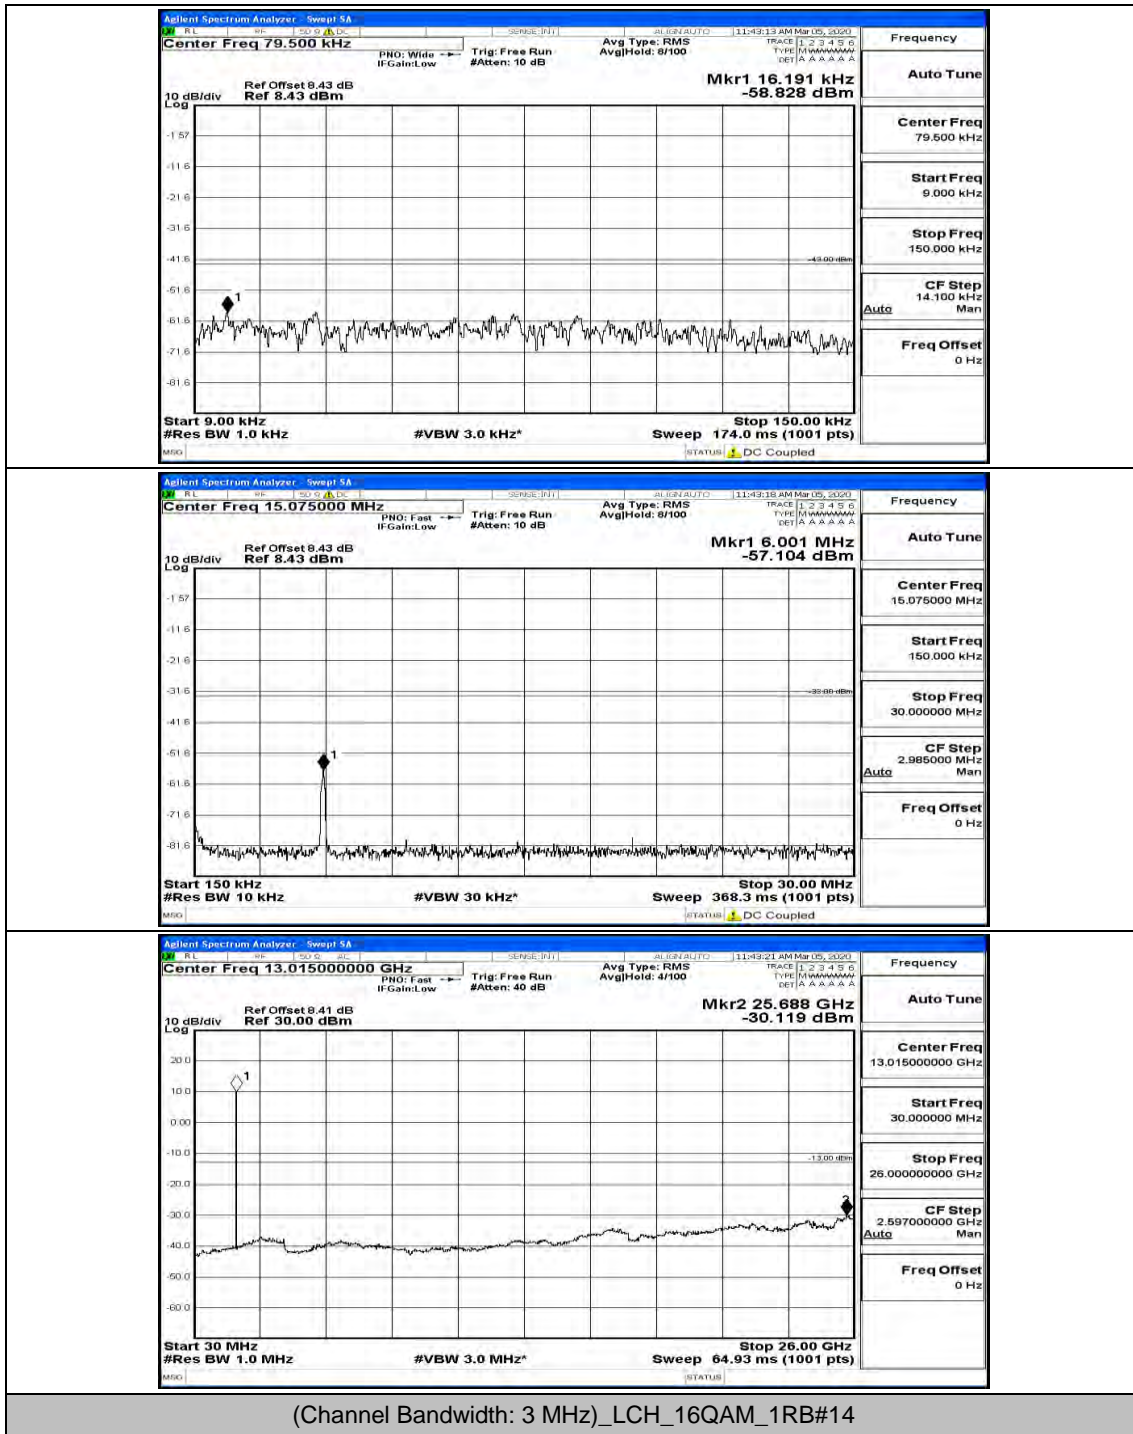

(Channel Bandwidth: 3 MHz)_HCH_QPSK_1RB#0

(Channel Bandwidth: 3 MHz)_HCH_QPSK_1RB#7

(Channel Bandwidth: 3 MHz)_HCH_QPSK_1RB#14

(Channel Bandwidth: 3 MHz)_LCH_16QAM_1RB#0

(Channel Bandwidth: 3 MHz)_LCH_16QAM_1RB#7