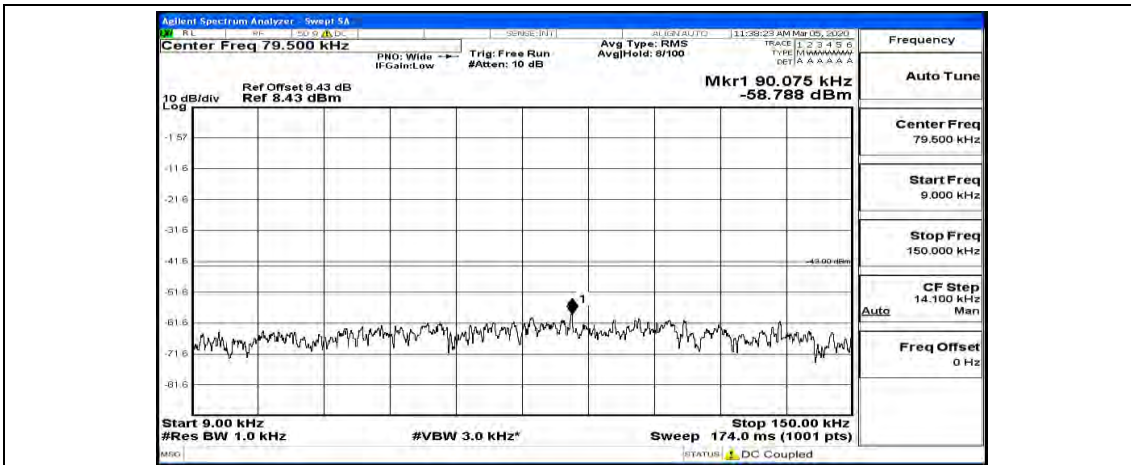

(Channel Bandwidth:20 MHz)_HCH_16QAM_50RB#50

(Channel Bandwidth:20 MHz)_HCH_16QAM_100RB#0

C.5: Conducted Spurious Emission

Test Graphs

Channel Bandwidth: 1.4 MHz

(Channel Bandwidth: 1.4 MHz)_LCH_QPSK_1RB#5