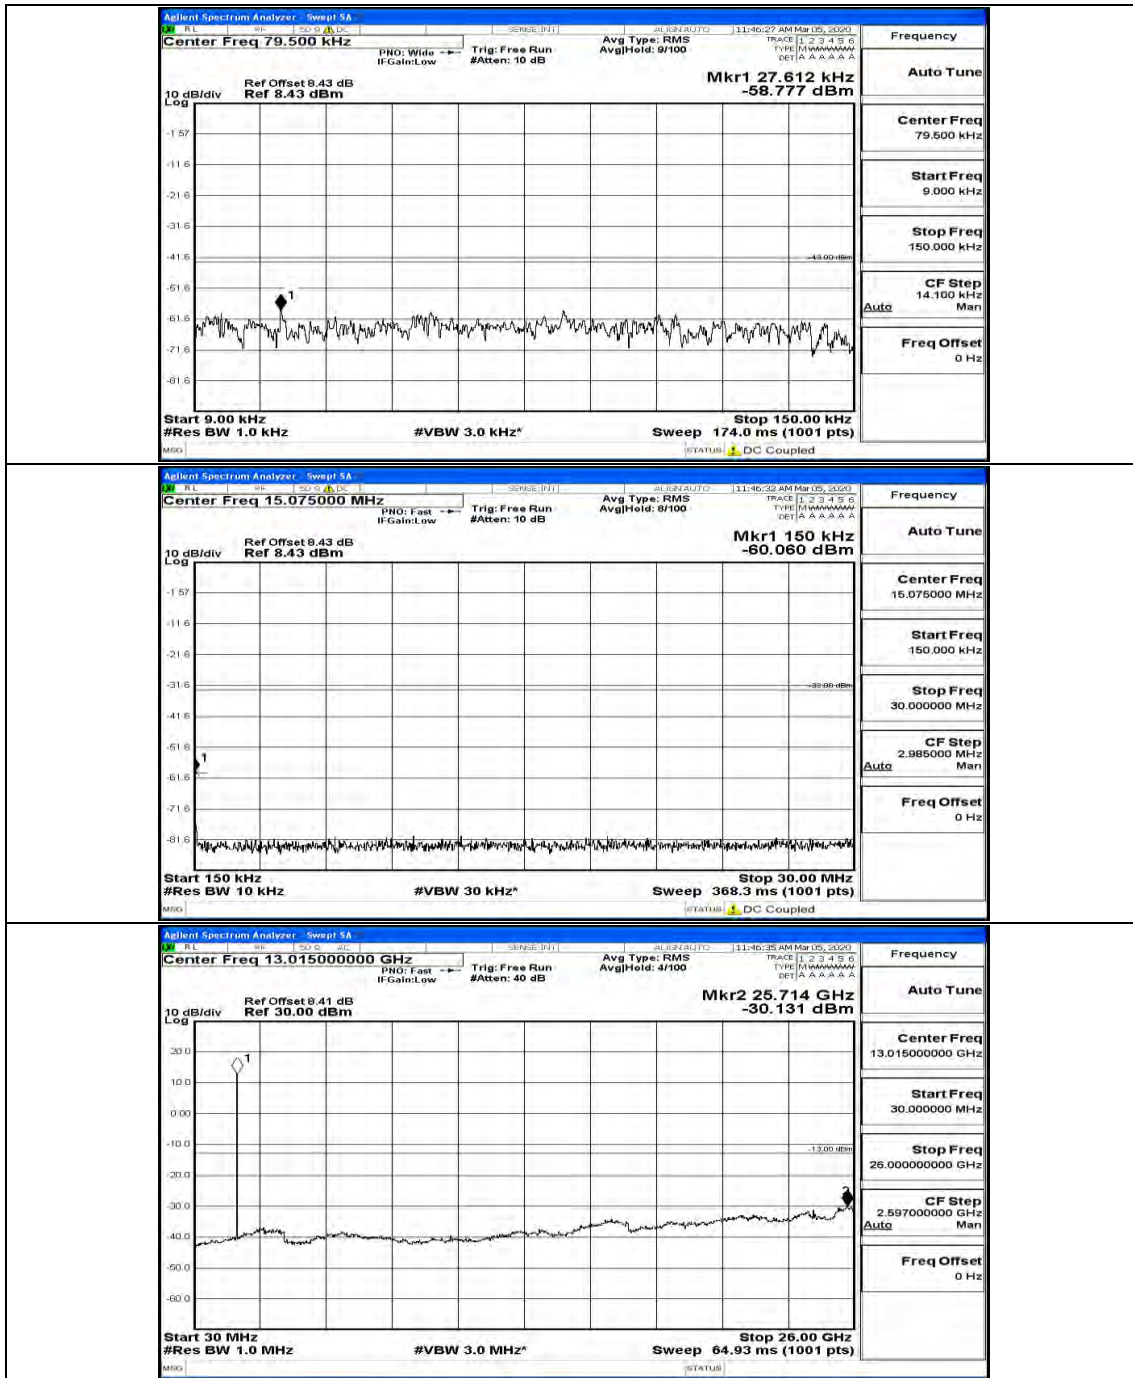

Channel Bandwidth: 5 MHz

(Channel Bandwidth: 5 MHz)_MCH_QPSK_1RB#0

(Channel Bandwidth: 5 MHz)_MCH_QPSK_1RB#12