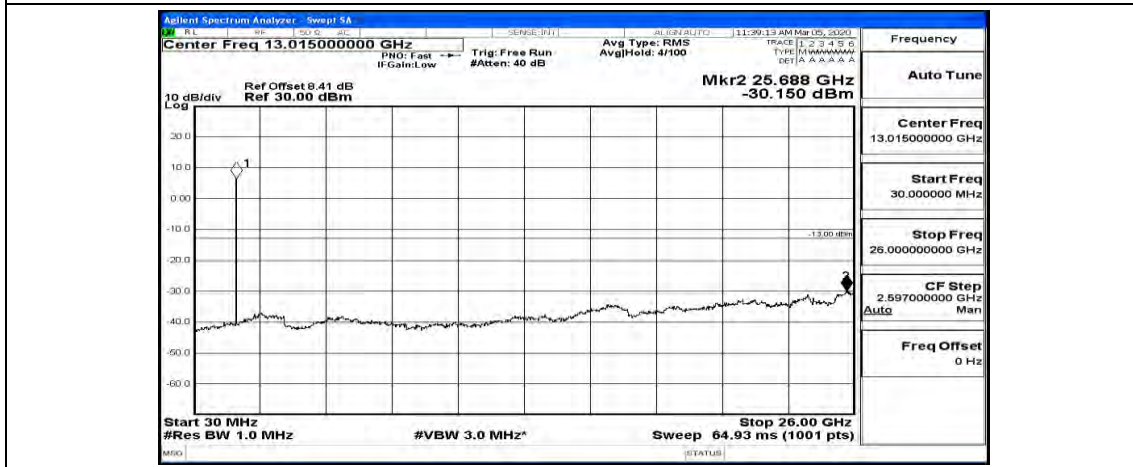

(Channel Bandwidth: 1.4 MHz)_LCH_16QAM_1RB#5