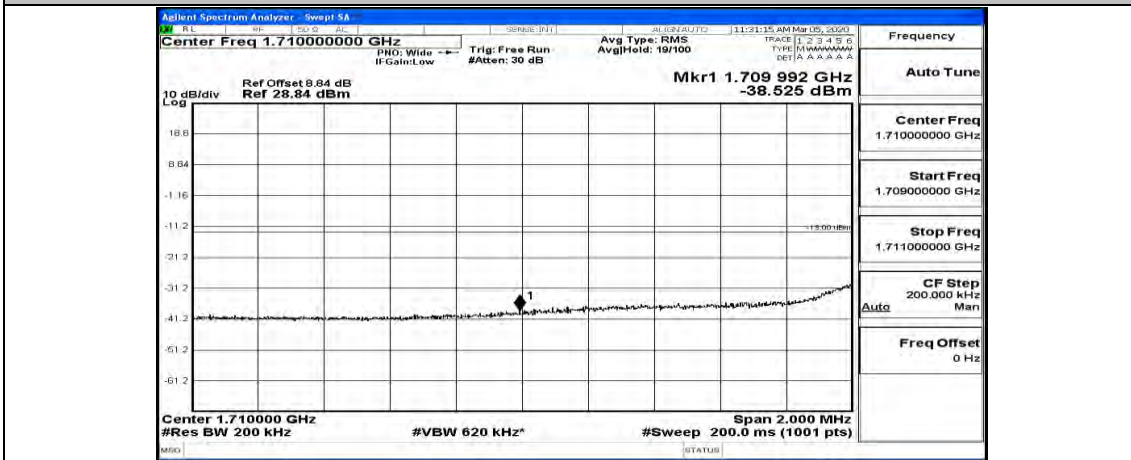

Channel Bandwidth: 20 MHz

(Channel Bandwidth:20 MHz)_LCH_QPSK_1RB#49

(Channel Bandwidth:20 MHz)_LCH_QPSK_1RB#99

(Channel Bandwidth:20 MHz)_LCH_QPSK_50RB#0

(Channel Bandwidth:20 MHz)_LCH_QPSK_50RB#25

(Channel Bandwidth:20 MHz)_LCH_QPSK_50RB#50