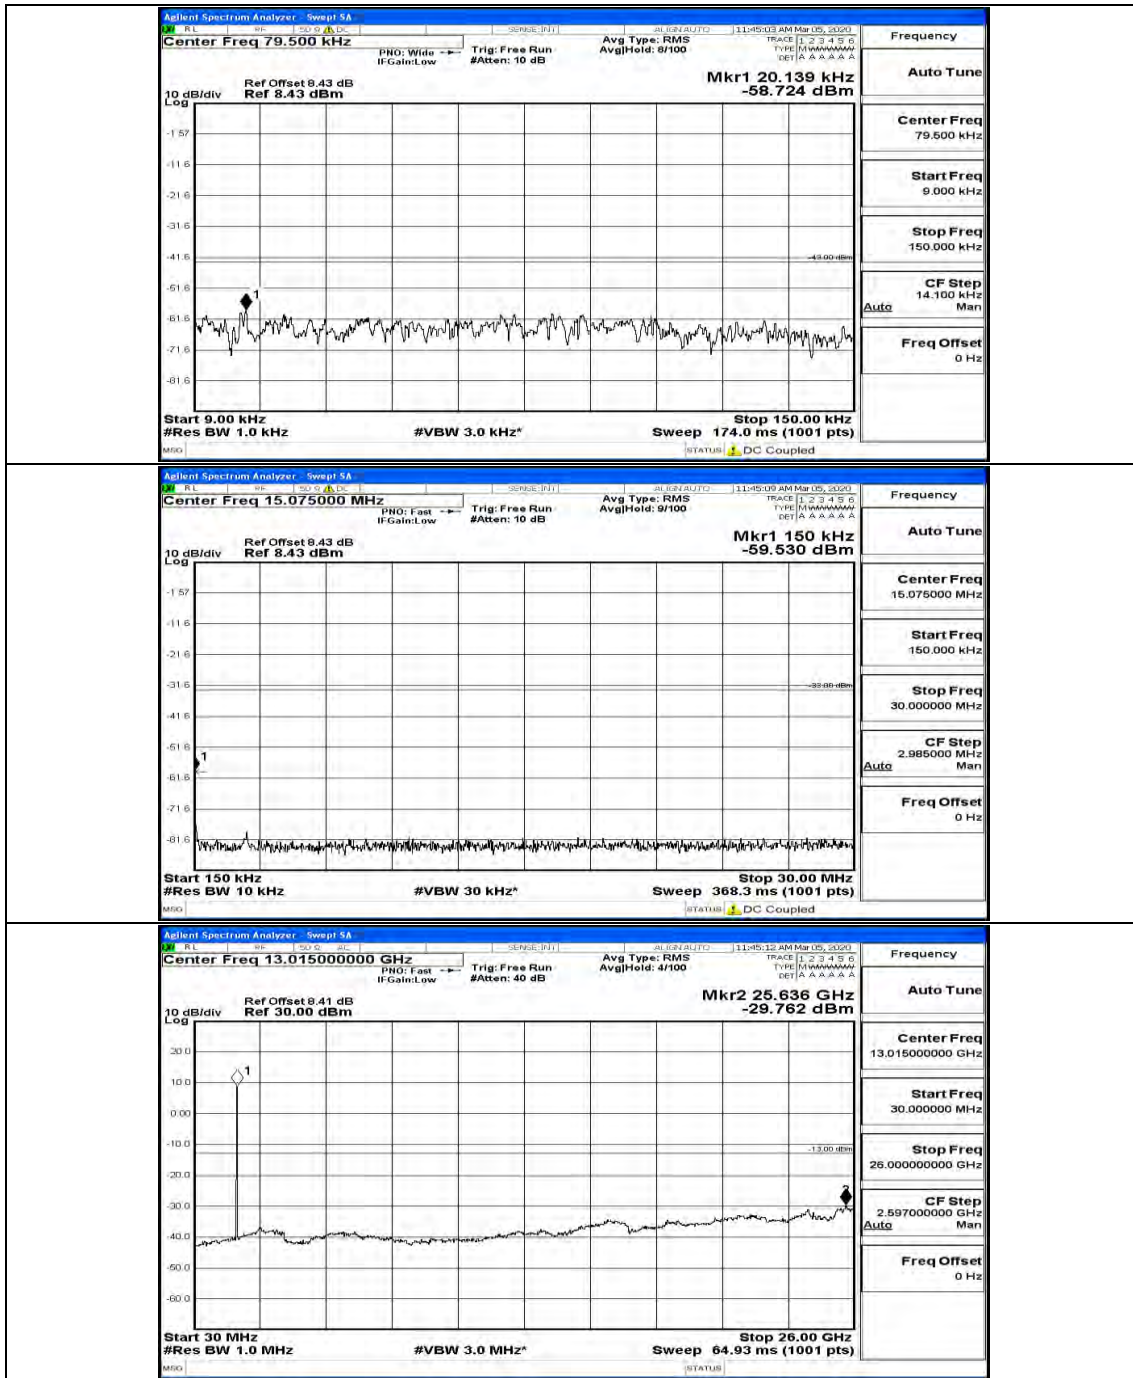

(Channel Bandwidth: 3 MHz)_MCH_16QAM_1RB#14