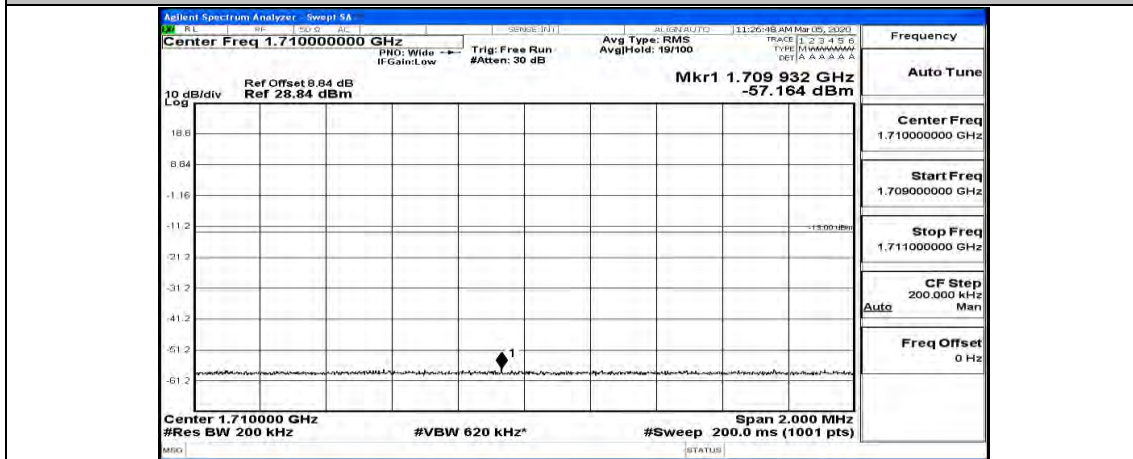

Channel Bandwidth: 20 MHz

(Channel Bandwidth:20 MHz)_LCH_QPSK_1RB#49

(Channel Bandwidth:20 MHz)_LCH_QPSK_1RB#99

(Channel Bandwidth:20 MHz)_LCH_QPSK_50RB#0

(Channel Bandwidth:20 MHz)_LCH_QPSK_50RB#25

(Channel Bandwidth:20 MHz)_LCH_QPSK_50RB#50