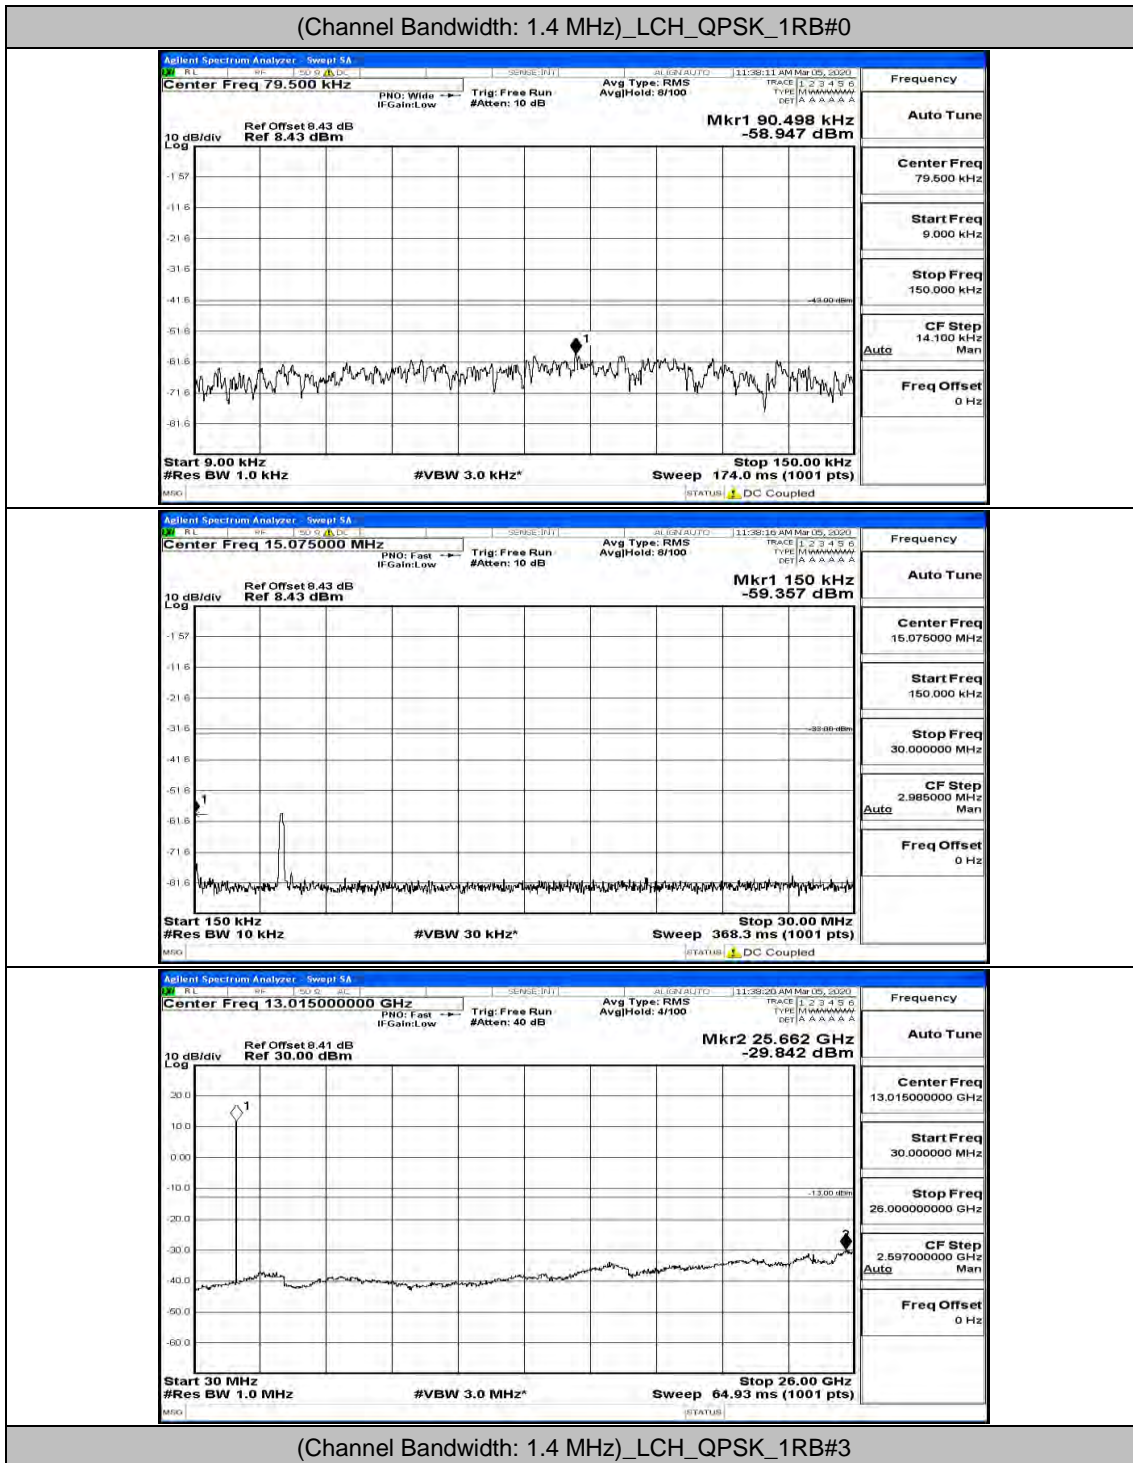

(Channel Bandwidth:20 MHz)_HCH_16QAM_50RB#50

(Channel Bandwidth:20 MHz)_HCH_16QAM_100RB#0

C.5: Conducted Spurious Emission

Test Graphs

Channel Bandwidth: 1.4 MHz

(Channel Bandwidth: 1.4 MHz)_LCH_QPSK_1RB#5