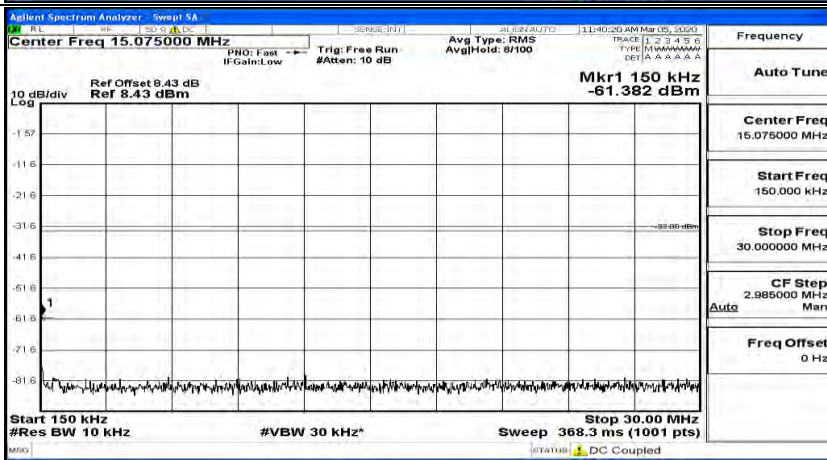

(Channel Bandwidth: 1.4 MHz)_LCH_16QAM_1RB#0

(Channel Bandwidth: 1.4 MHz)_LCH_16QAM_1RB#3

(Channel Bandwidth: 1.4 MHz)_LCH_16QAM_1RB#5

(Channel Bandwidth: 1.4 MHz)_MCH_16QAM_1RB#0

(Channel Bandwidth: 1.4 MHz)_MCH_16QAM_1RB#3