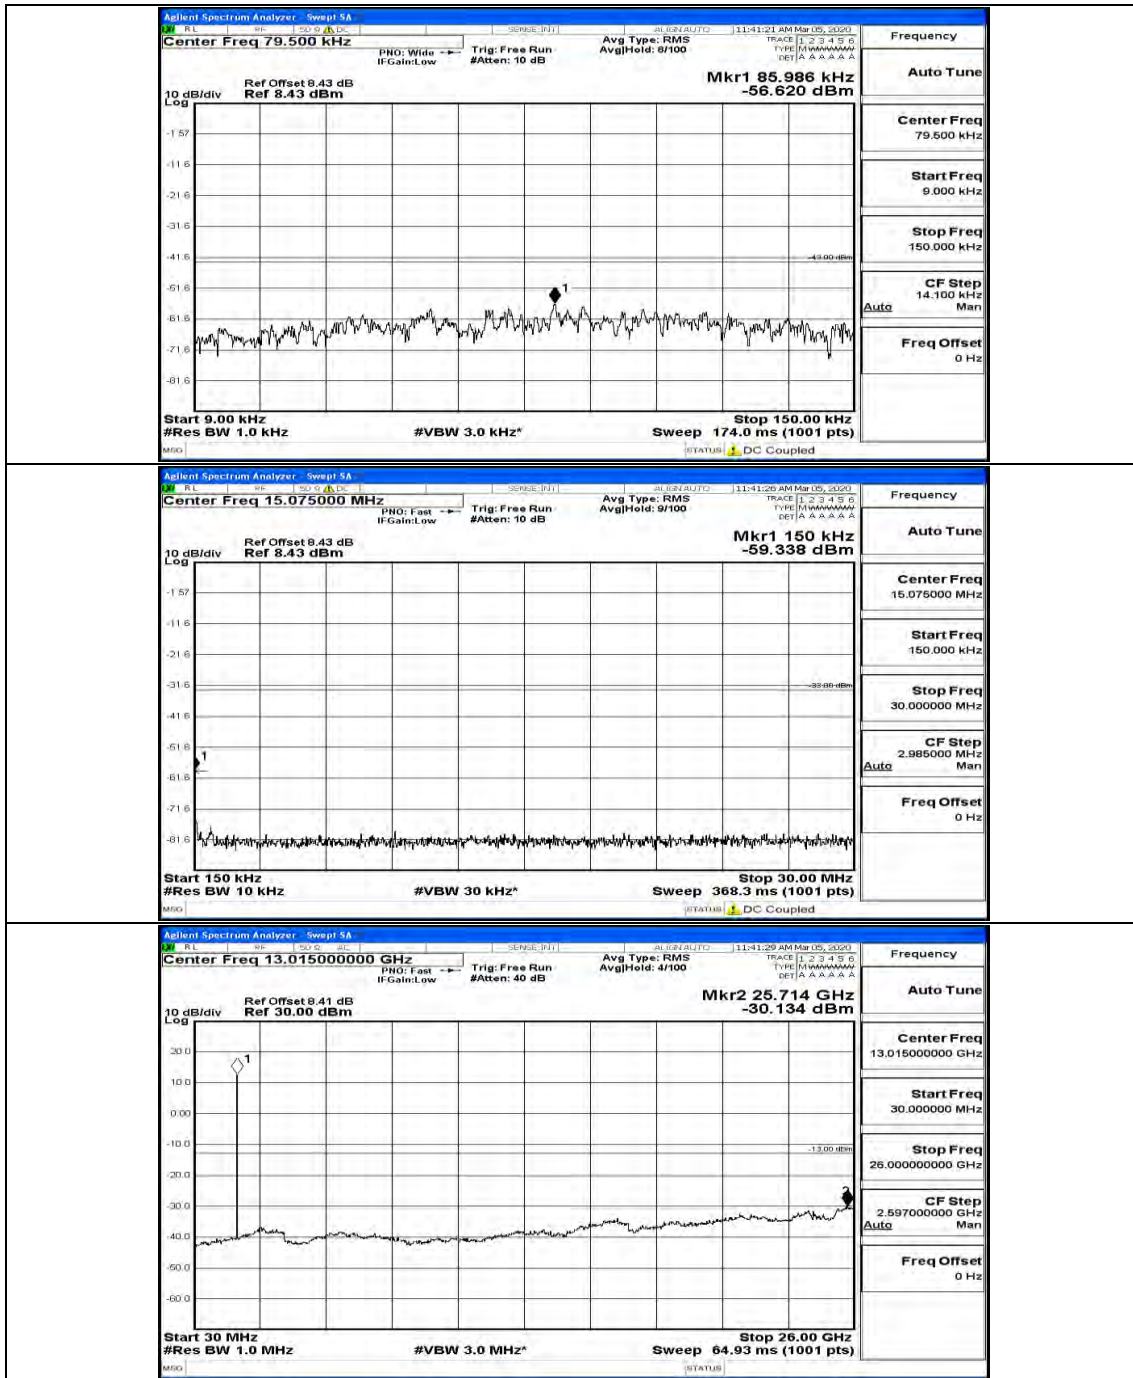

(Channel Bandwidth: 1.4 MHz)_MCH_QPSK_1RB#0

(Channel Bandwidth: 1.4 MHz)_MCH_QPSK_1RB#3

(Channel Bandwidth: 1.4 MHz)_MCH_QPSK_1RB#5

(Channel Bandwidth: 1.4 MHz)_HCH_QPSK_1RB#0

(Channel Bandwidth: 1.4 MHz)_HCH_QPSK_1RB#3