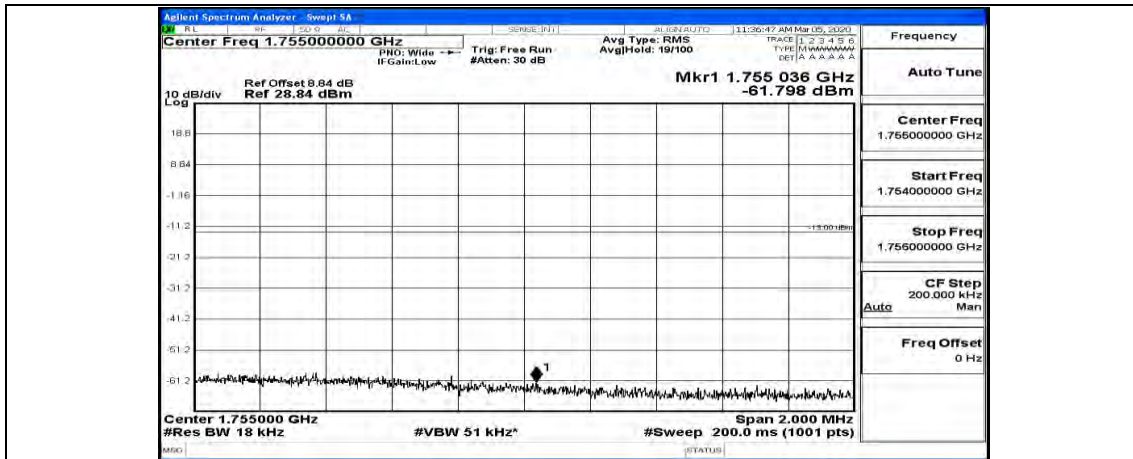

(Channel Bandwidth:20 MHz)_HCH_16QAM_1RB#49