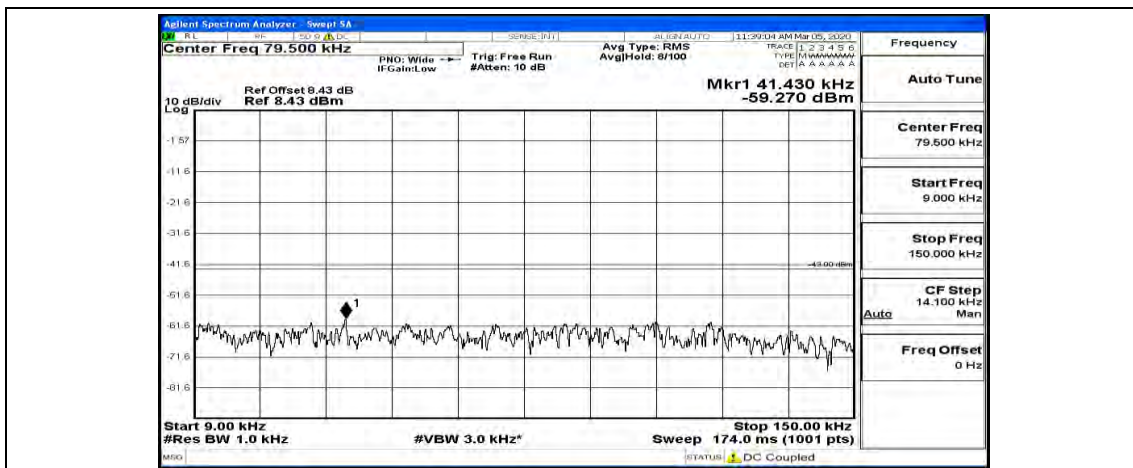

(Channel Bandwidth: 1.4 MHz)_LCH_16QAM_1RB#5