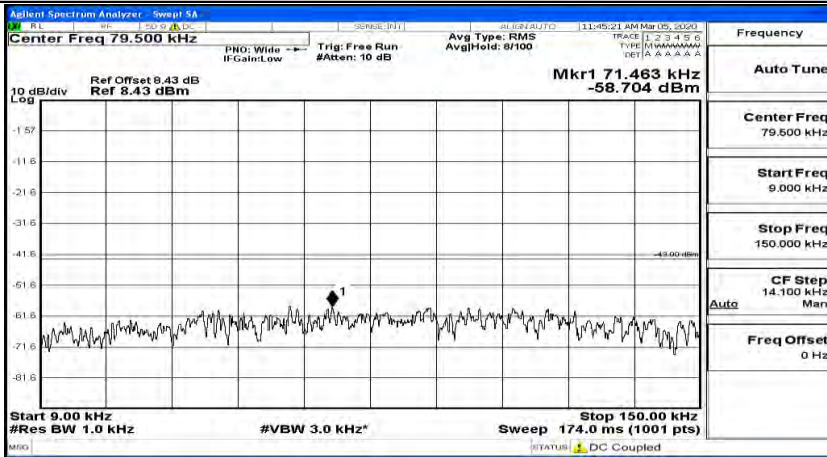

(Channel Bandwidth: 3 MHz)_HCH_QPSK_1RB#0

(Channel Bandwidth: 3 MHz)_HCH_QPSK_1RB#7