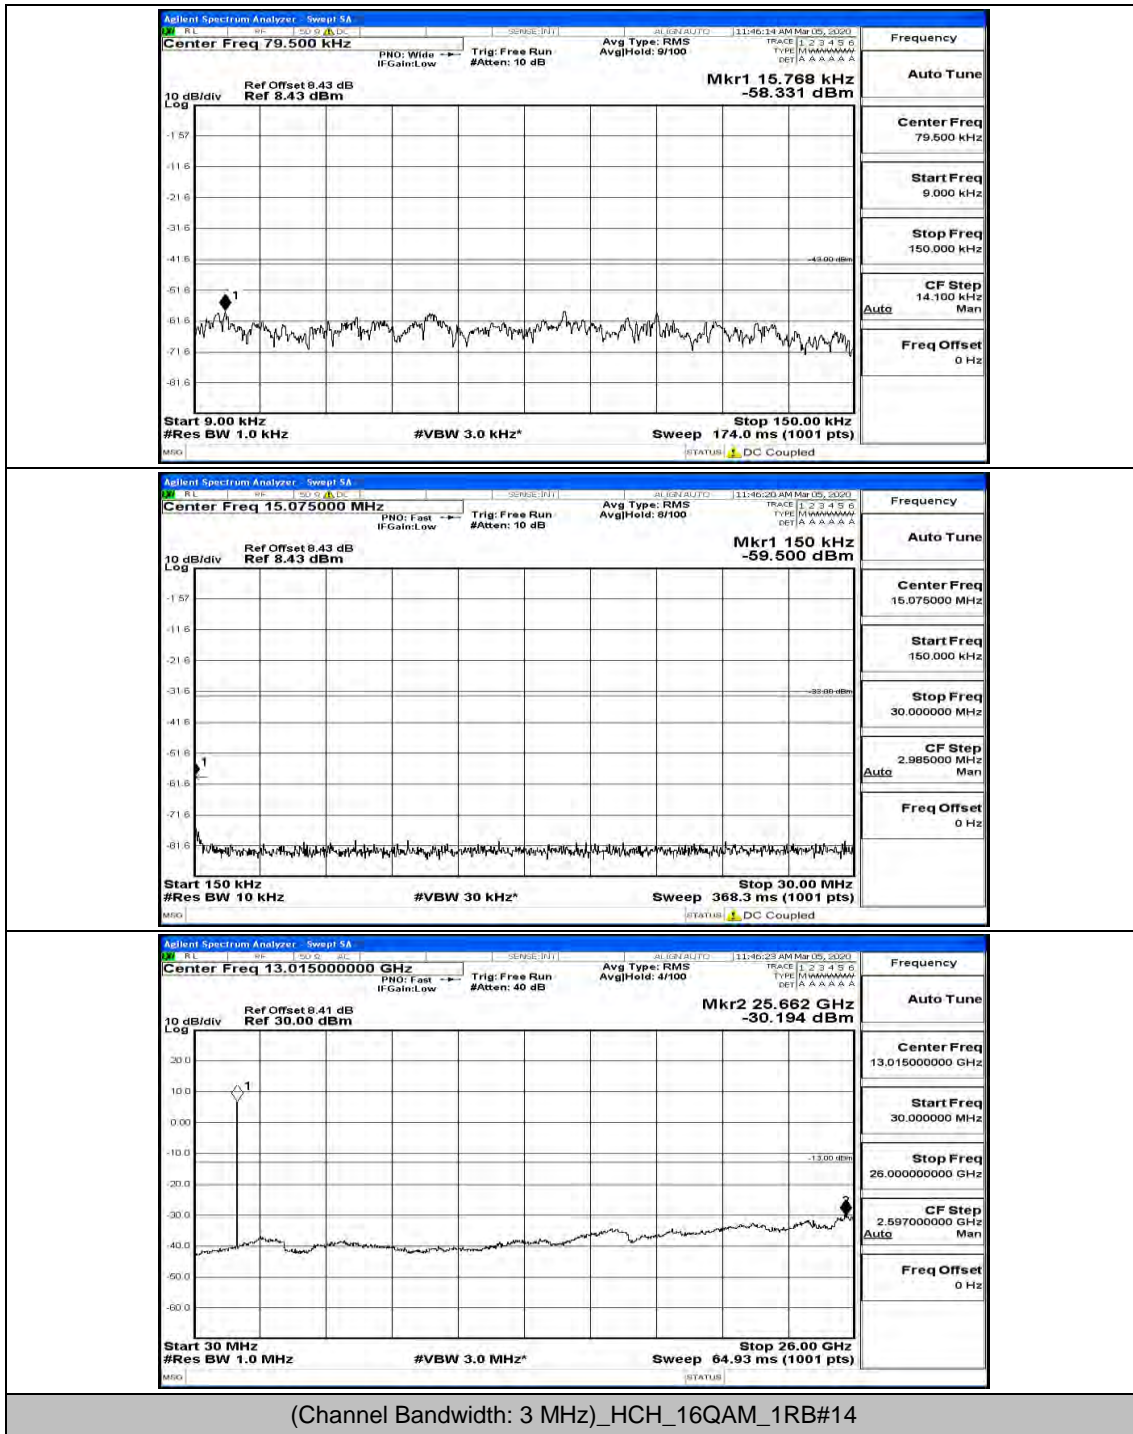

Channel Bandwidth: 5 MHz

(Channel Bandwidth: 5 MHz)_MCH_QPSK_1RB#0

(Channel Bandwidth: 5 MHz)_MCH_QPSK_1RB#12