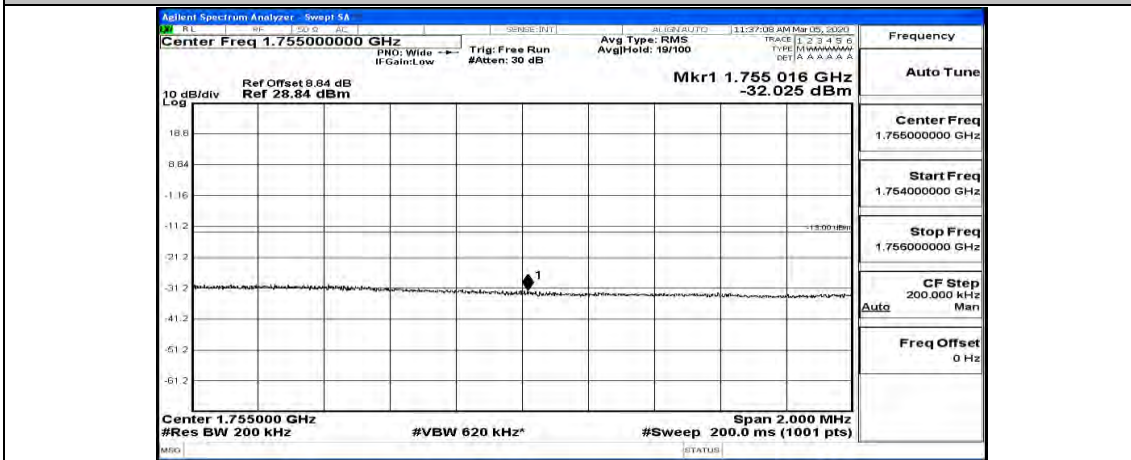

(Channel Bandwidth:20 MHz)_HCH_QPSK_50RB#25