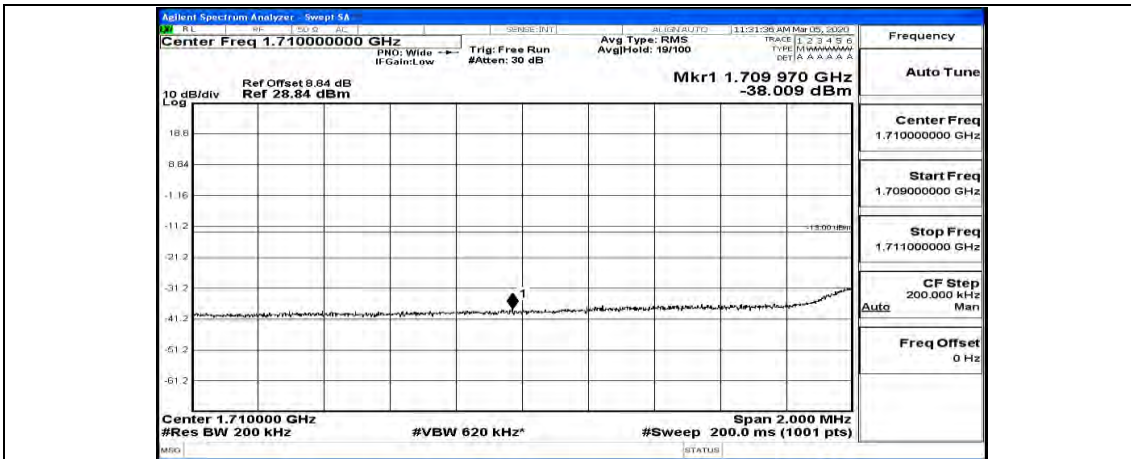

(Channel Bandwidth:20 MHz)_LCH_16QAM_1RB#99

(Channel Bandwidth:20 MHz)_LCH_16QAM_50RB#0

(Channel Bandwidth:20 MHz)_LCH_16QAM_50RB#25

(Channel Bandwidth:20 MHz)_LCH_16QAM_50RB#50

(Channel Bandwidth:20 MHz)_LCH_16QAM_100RB#0