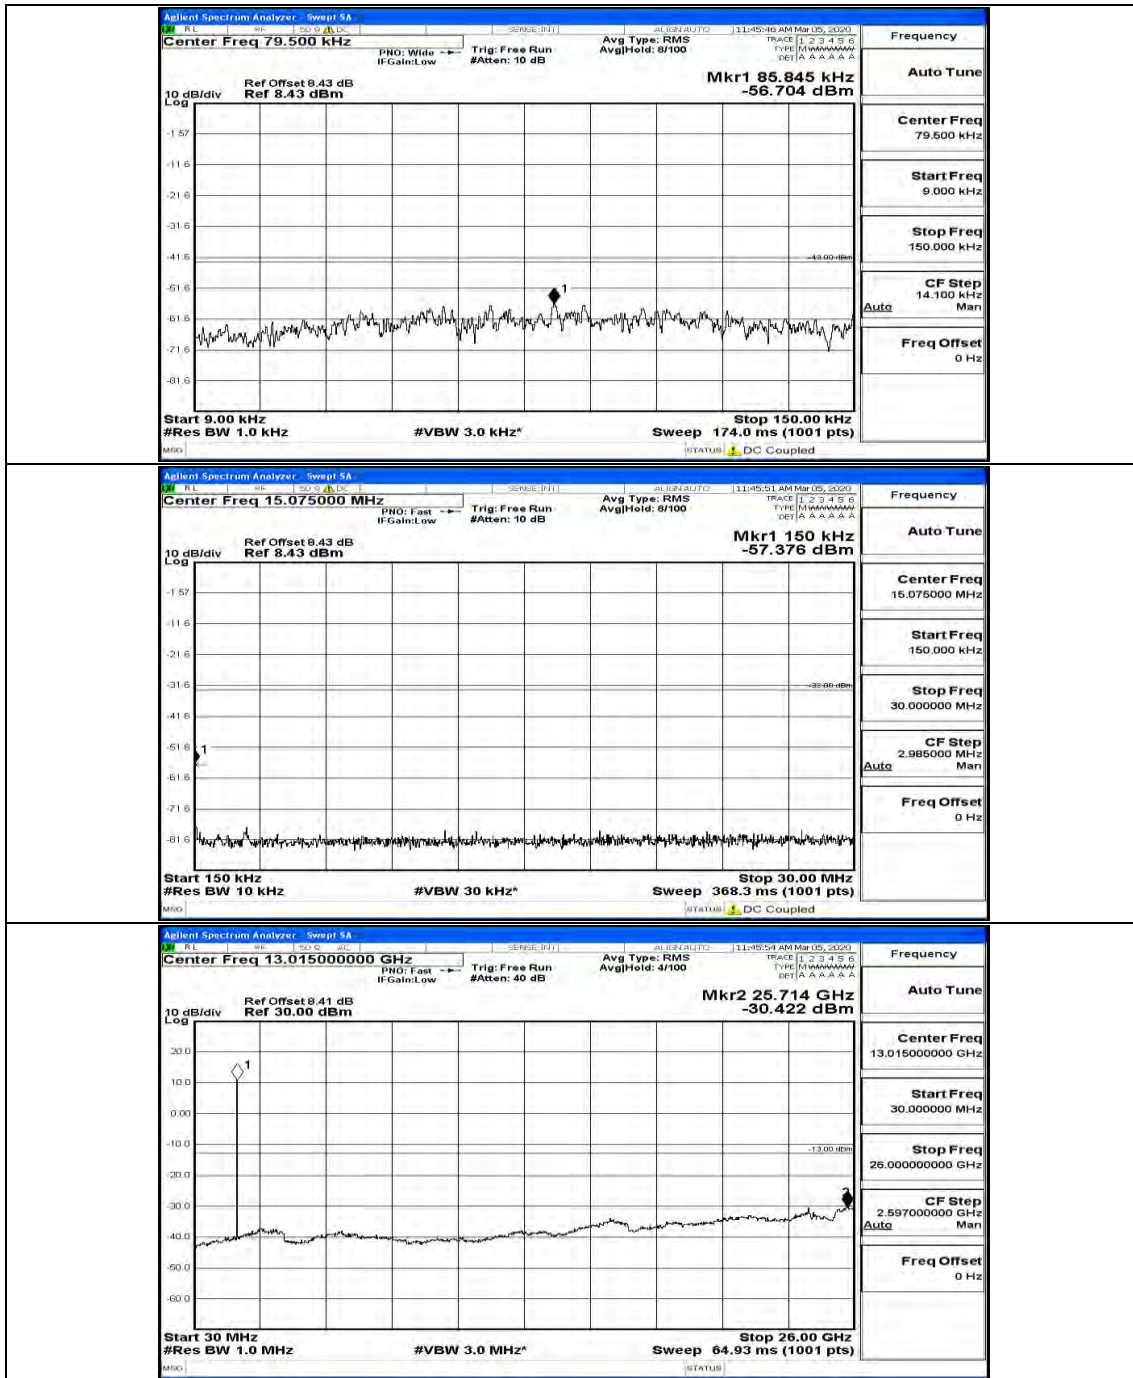

(Channel Bandwidth: 3 MHz)_HCH_QPSK_1RB#14