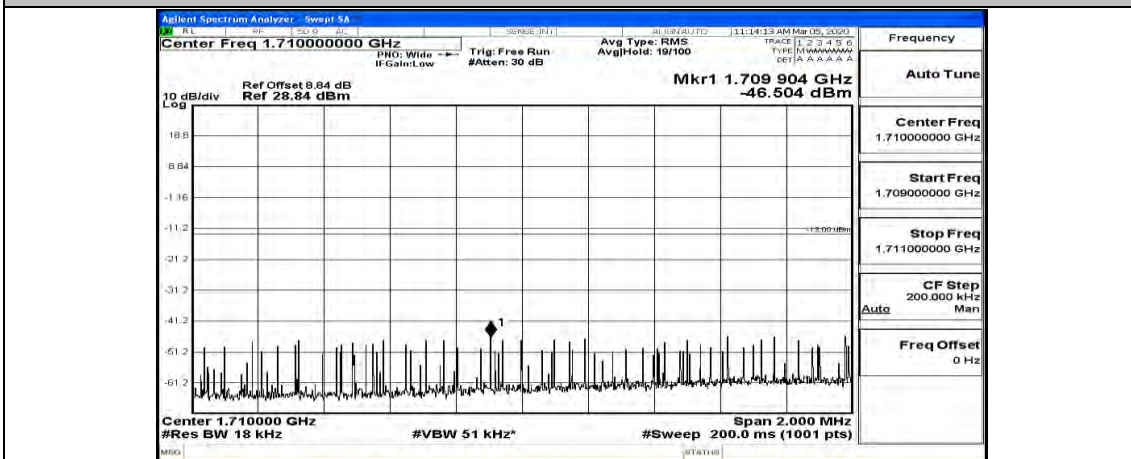

Channel Bandwidth: 10 MHz_HCH_16QAM_25RB#25

Channel Bandwidth: 10 MHz_HCH_16QAM_50RB#0

Channel Bandwidth: 15 MHz

(Channel Bandwidth:15 MHz)_LCH_QPSK_1RB#0

(Channel Bandwidth:15 MHz)_LCH_QPSK_1RB#37

(Channel Bandwidth:15 MHz)_LCH_QPSK_1RB#74