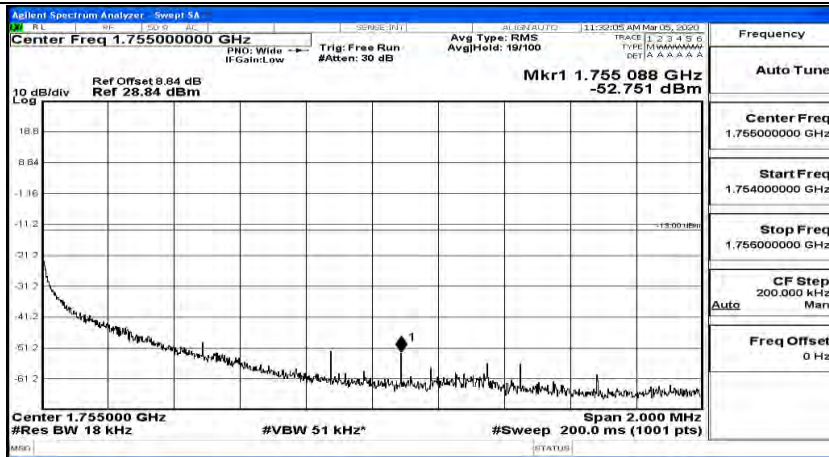

(Channel Bandwidth:20 MHz)_HCH_QPSK_1RB#0