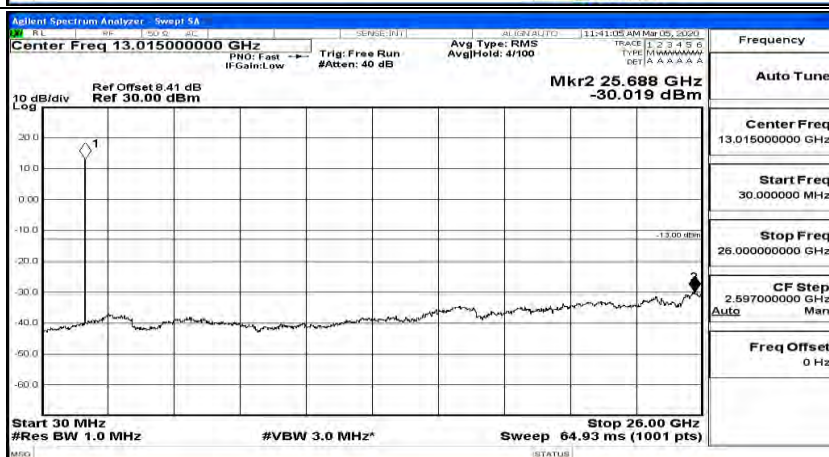

(Channel Bandwidth: 1.4 MHz)_MCH_QPSK_1RB#0

(Channel Bandwidth: 1.4 MHz)_MCH_QPSK_1RB#3

(Channel Bandwidth: 1.4 MHz)_MCH_QPSK_1RB#5

(Channel Bandwidth: 1.4 MHz)_HCH_QPSK_1RB#0

(Channel Bandwidth: 1.4 MHz)_HCH_QPSK_1RB#3