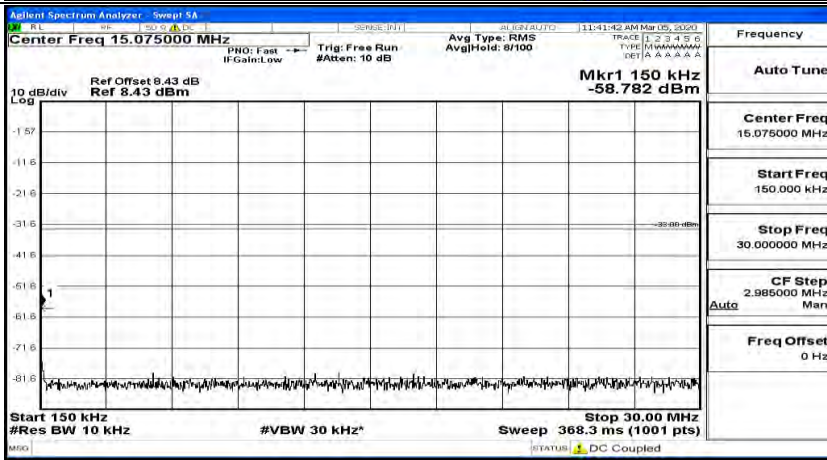

(Channel Bandwidth: 1.4 MHz)_HCH_16QAM_1RB#0

(Channel Bandwidth: 1.4 MHz)_HCH_16QAM_1RB#3