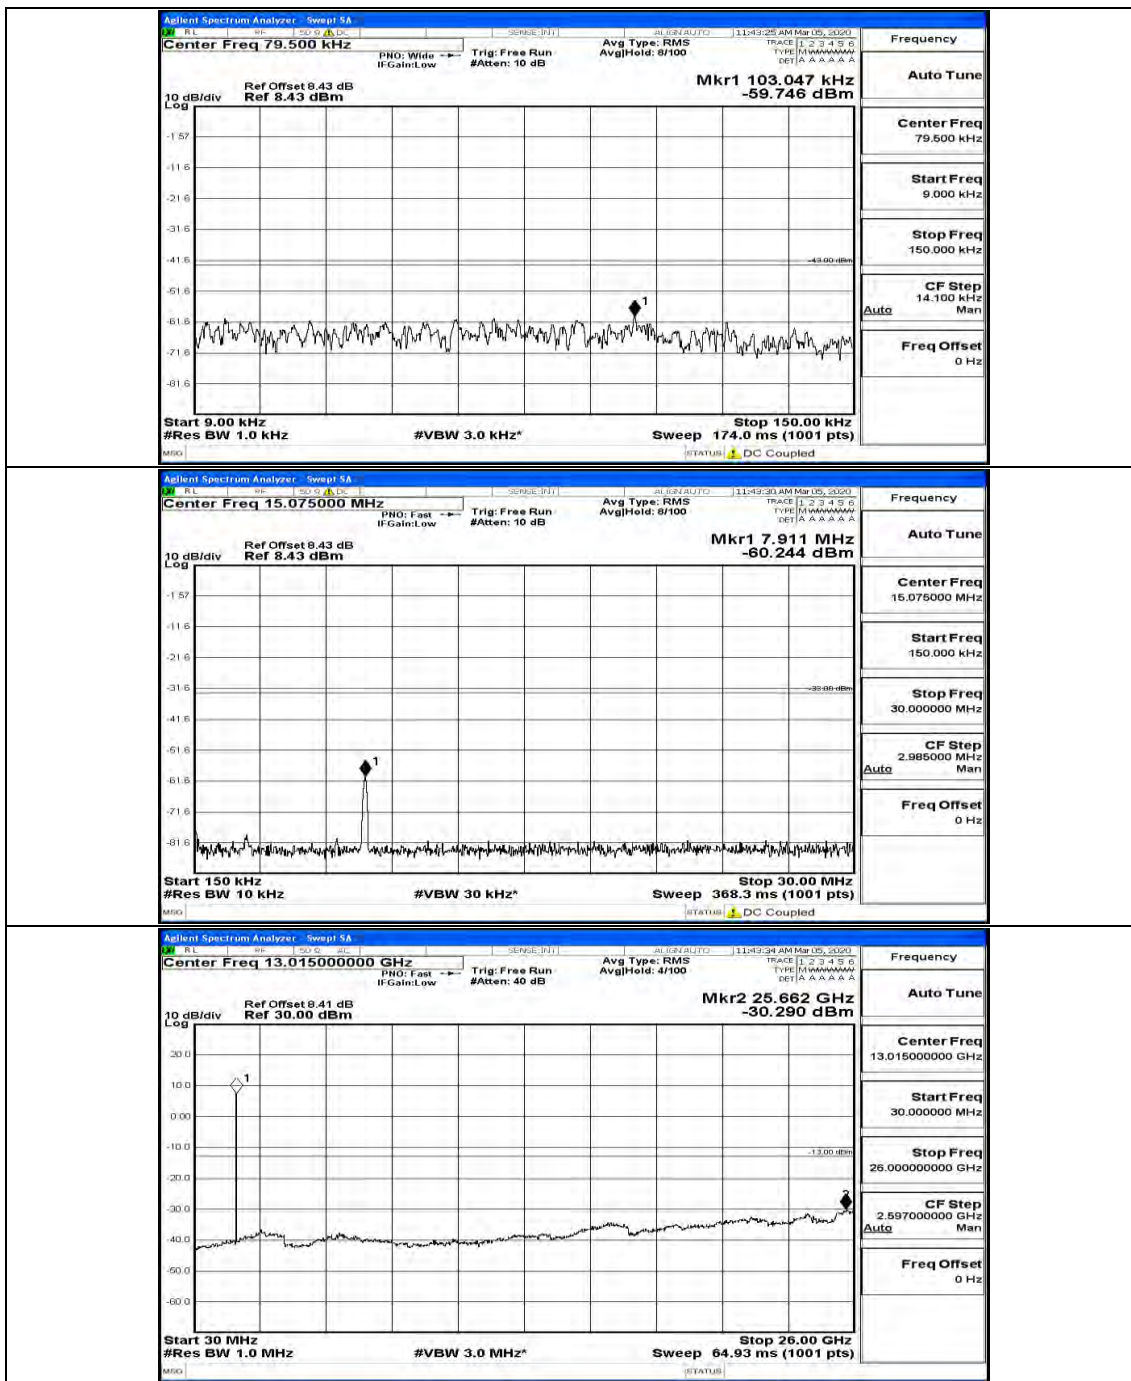

(Channel Bandwidth: 3 MHz)_HCH_QPSK_1RB#0

(Channel Bandwidth: 3 MHz)_HCH_QPSK_1RB#7

(Channel Bandwidth: 3 MHz)_HCH_QPSK_1RB#14

(Channel Bandwidth: 3 MHz)_LCH_16QAM_1RB#0

(Channel Bandwidth: 3 MHz)_LCH_16QAM_1RB#7