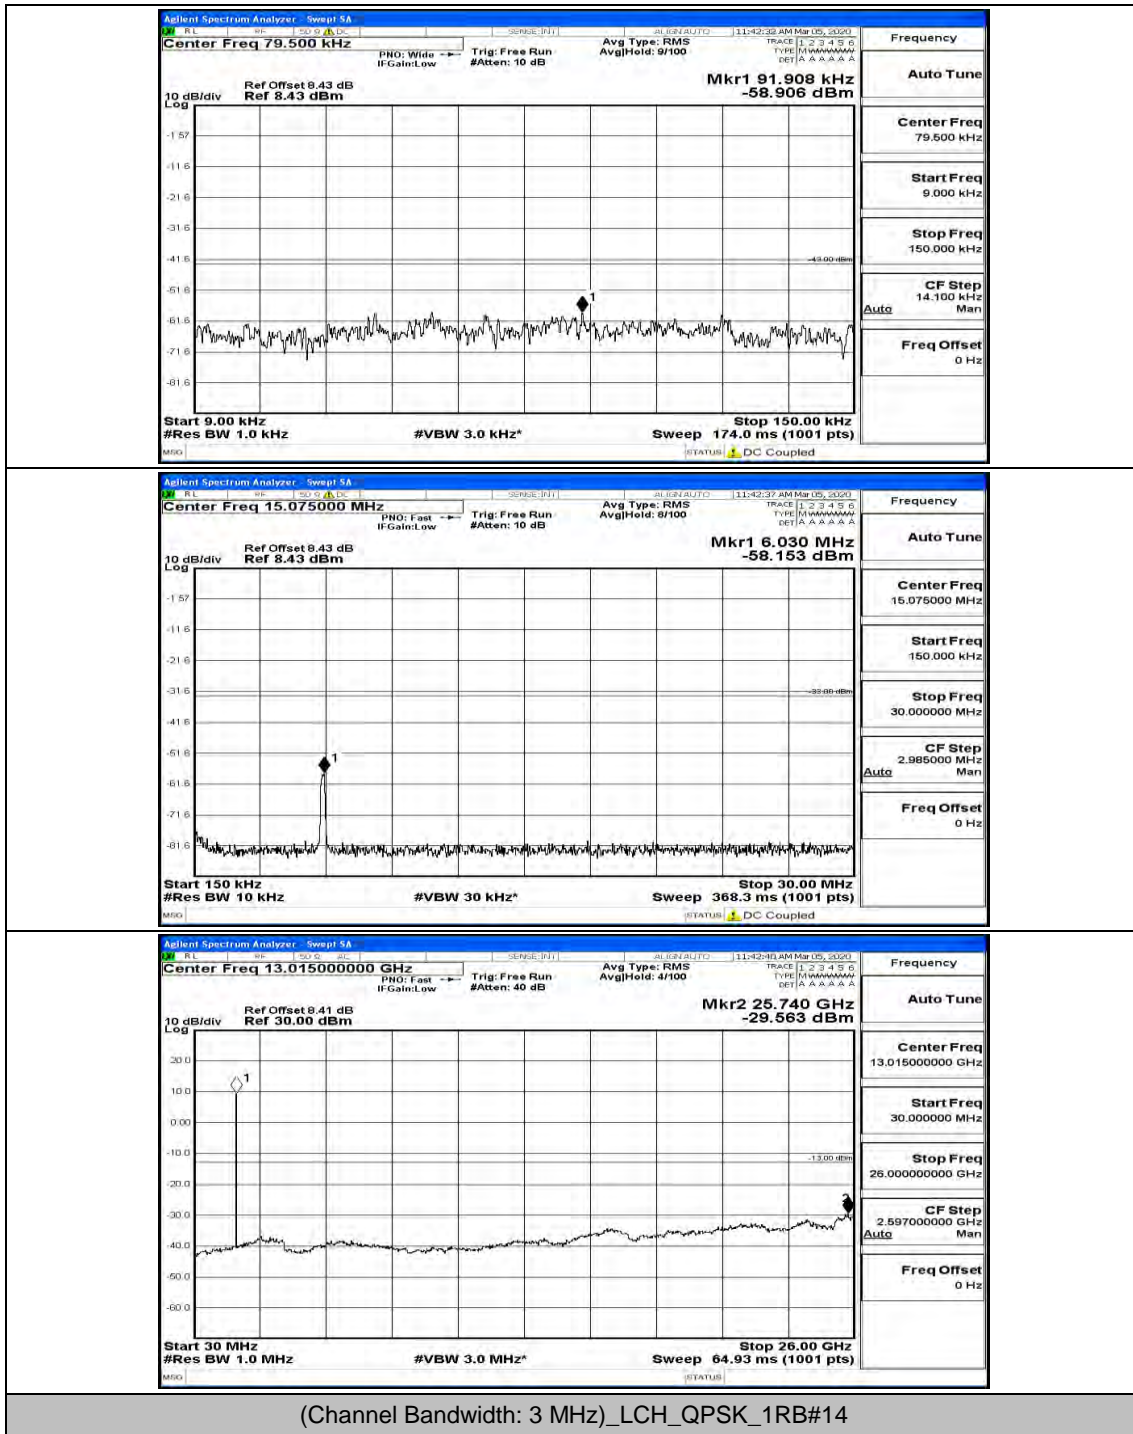

(Channel Bandwidth: 1.4 MHz)_HCH_16QAM_1RB#0

(Channel Bandwidth: 1.4 MHz)_HCH_16QAM_1RB#3

Channel Bandwidth: 3 MHz

(Channel Bandwidth: 3 MHz)_MCH_QPSK_1RB#0

(Channel Bandwidth: 3 MHz)_MCH_QPSK_1RB#7

(Channel Bandwidth: 3 MHz)_MCH_QPSK_1RB#14