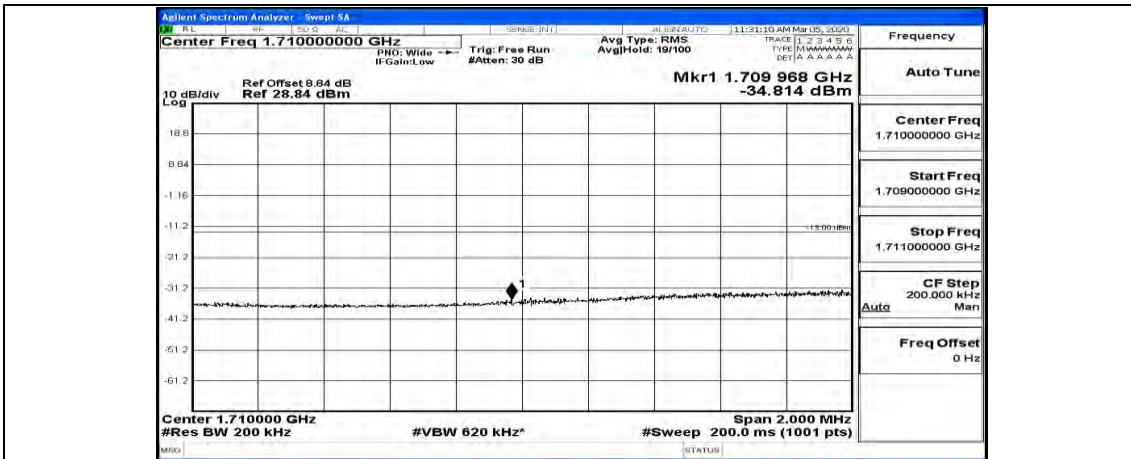

Channel Bandwidth: 20 MHz

(Channel Bandwidth:20 MHz)_LCH_QPSK_1RB#49

(Channel Bandwidth:20 MHz)_LCH_QPSK_1RB#99

(Channel Bandwidth:20 MHz)_LCH_QPSK_50RB#0

(Channel Bandwidth:20 MHz)_LCH_QPSK_50RB#25

(Channel Bandwidth:20 MHz)_LCH_QPSK_50RB#50