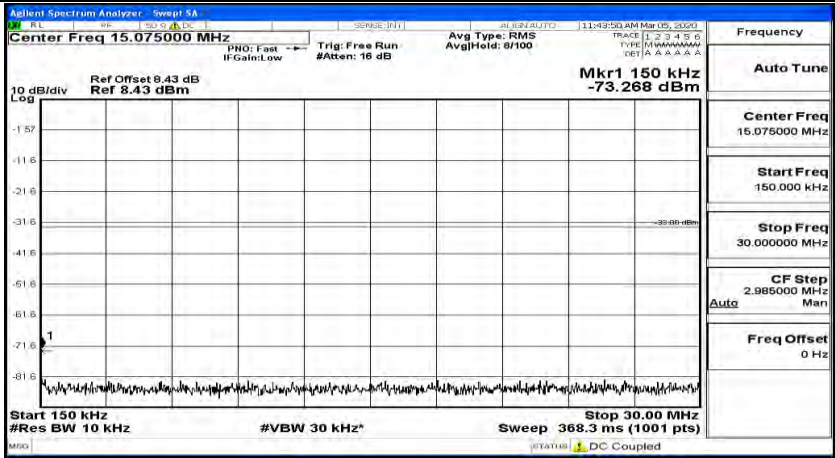

(Channel Bandwidth: 1.4 MHz)_HCH_16QAM_1RB#0

(Channel Bandwidth: 1.4 MHz)_HCH_16QAM_1RB#3

Channel Bandwidth: 3 MHz

(Channel Bandwidth: 3 MHz)_MCH_QPSK_1RB#0

(Channel Bandwidth: 3 MHz)_MCH_QPSK_1RB#7

(Channel Bandwidth: 3 MHz)_MCH_QPSK_1RB#14