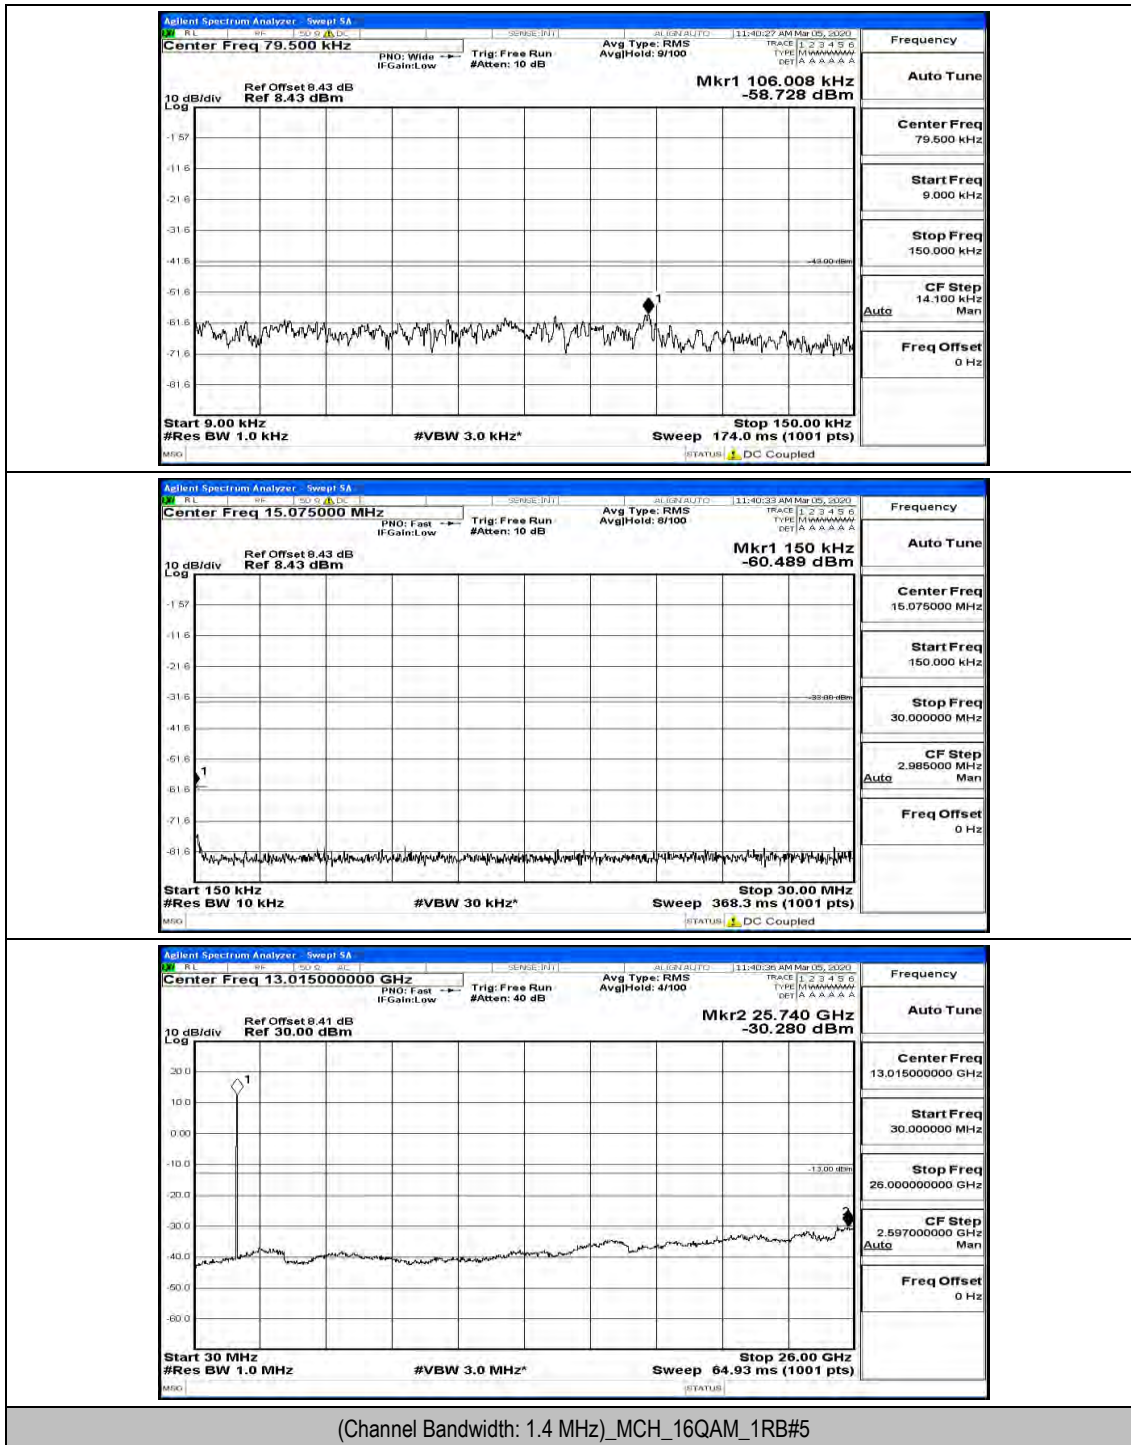

(Channel Bandwidth: 1.4 MHz)_LCH_16QAM_1RB#0

(Channel Bandwidth: 1.4 MHz)_LCH_16QAM_1RB#3

(Channel Bandwidth: 1.4 MHz)_LCH_16QAM_1RB#5

(Channel Bandwidth: 1.4 MHz)_MCH_16QAM_1RB#0

(Channel Bandwidth: 1.4 MHz)_MCH_16QAM_1RB#3