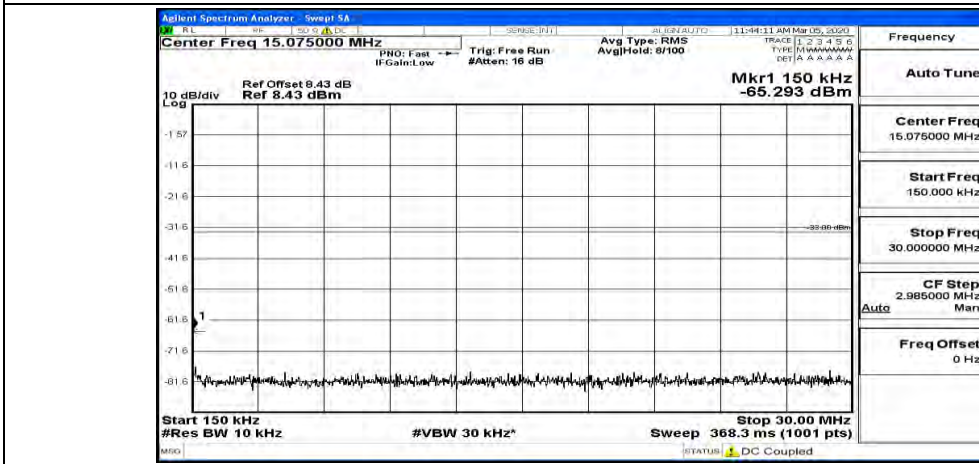

(Channel Bandwidth: 1.4 MHz)_HCH_16QAM_1RB#0

(Channel Bandwidth: 1.4 MHz)_HCH_16QAM_1RB#3

Channel Bandwidth: 3 MHz

(Channel Bandwidth: 3 MHz)_MCH_QPSK_1RB#0

(Channel Bandwidth: 3 MHz)_MCH_QPSK_1RB#7

(Channel Bandwidth: 3 MHz)_MCH_QPSK_1RB#14