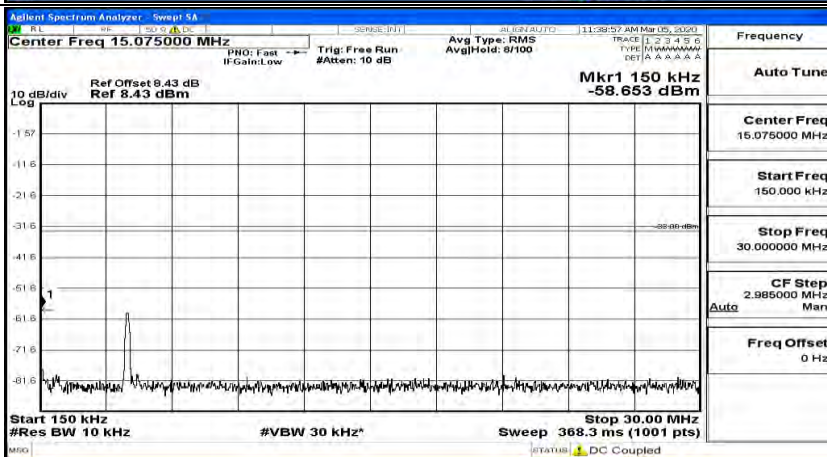

(Channel Bandwidth: 1.4 MHz)_LCH_16QAM_1RB#0

(Channel Bandwidth: 1.4 MHz)_LCH_16QAM_1RB#3