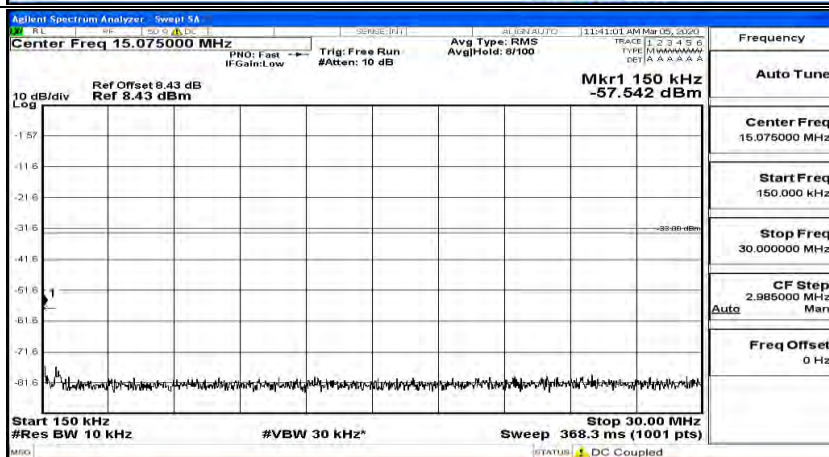

(Channel Bandwidth: 1.4 MHz)_MCH_QPSK_1RB#0

(Channel Bandwidth: 1.4 MHz)_MCH_QPSK_1RB#3

(Channel Bandwidth: 1.4 MHz)_MCH_QPSK_1RB#5

(Channel Bandwidth: 1.4 MHz)_HCH_QPSK_1RB#0

(Channel Bandwidth: 1.4 MHz)_HCH_QPSK_1RB#3