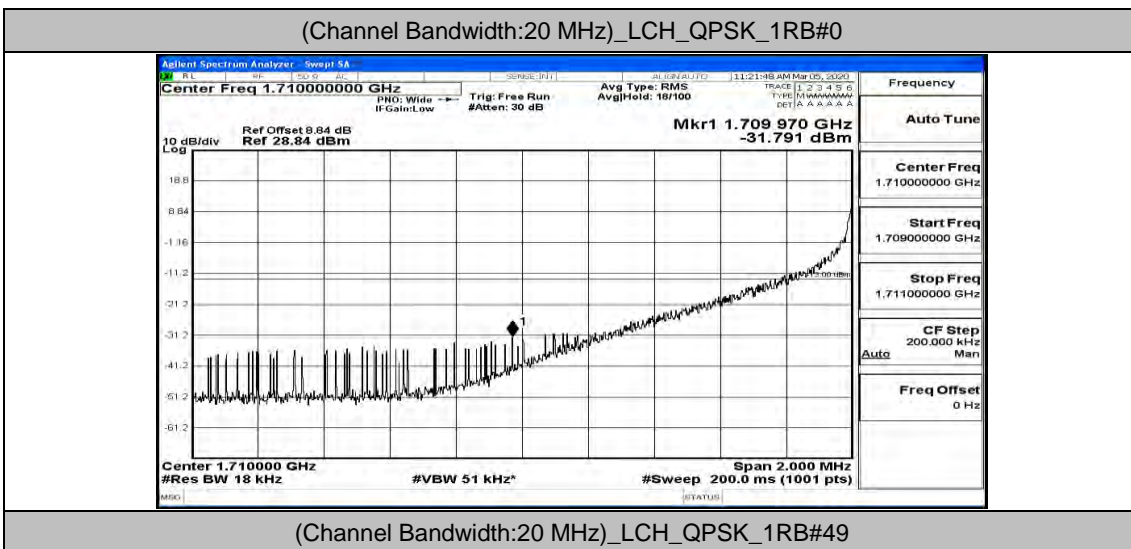

Channel Bandwidth: 20 MHz

(Channel Bandwidth:20 MHz)_LCH_QPSK_1RB#49

(Channel Bandwidth:20 MHz)_LCH_QPSK_1RB#99

(Channel Bandwidth:20 MHz)_LCH_QPSK_50RB#0

(Channel Bandwidth:20 MHz)_LCH_QPSK_50RB#25

(Channel Bandwidth:20 MHz)_LCH_QPSK_50RB#50