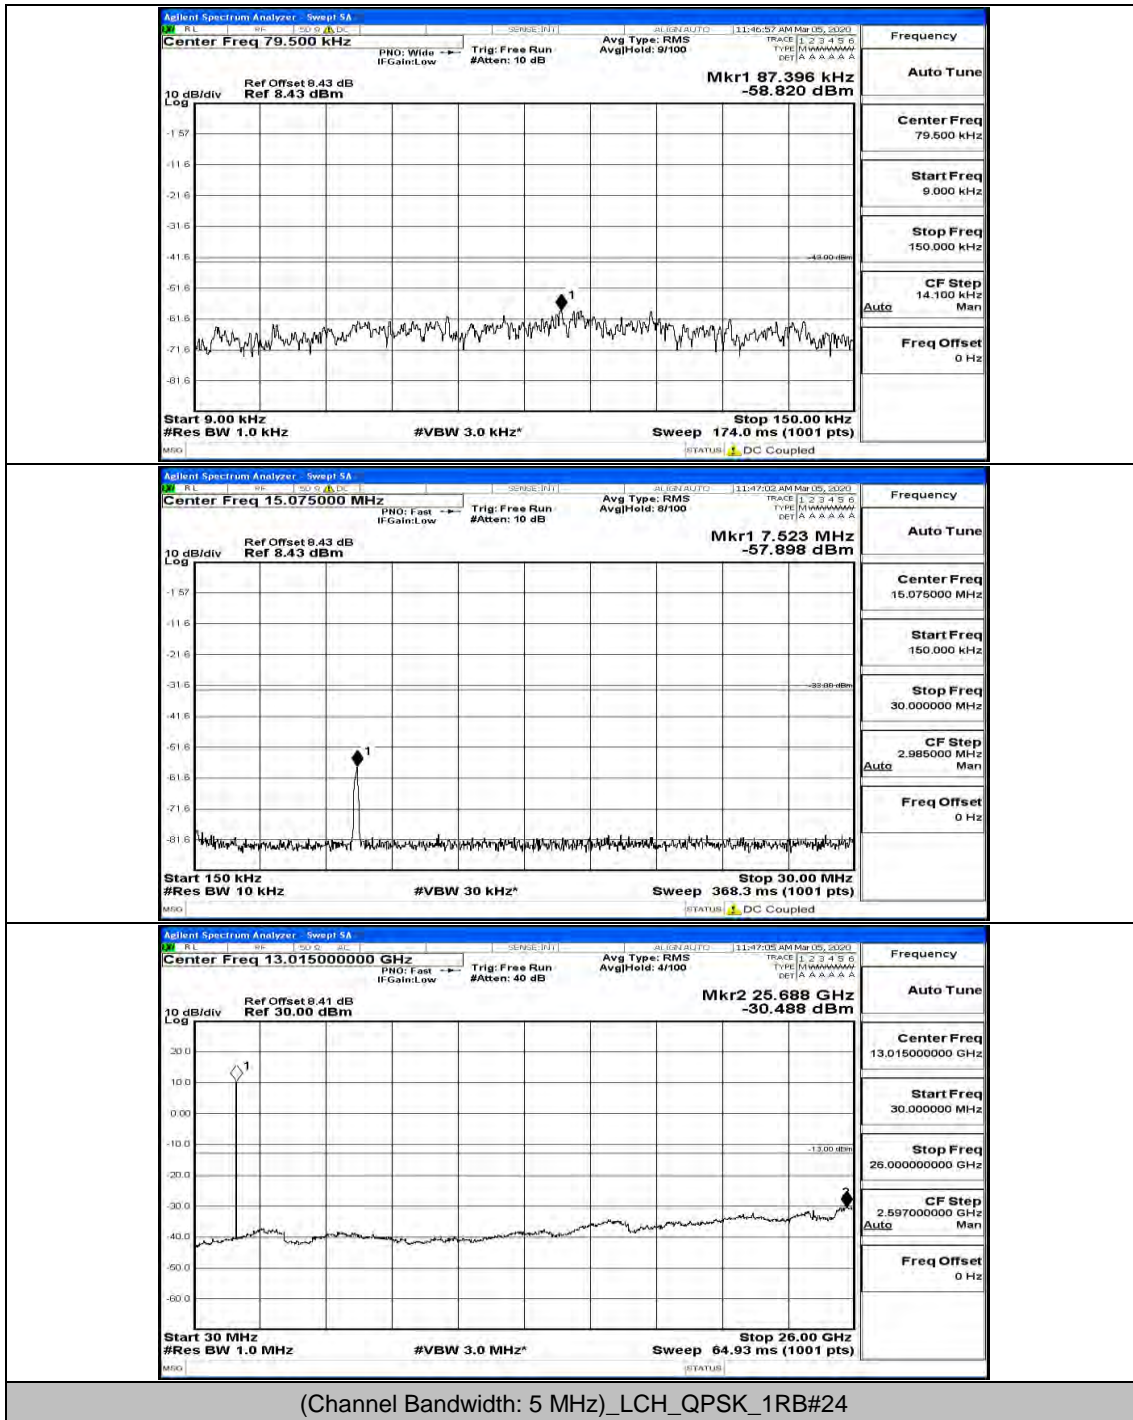

Channel Bandwidth: 5 MHz

(Channel Bandwidth: 5 MHz)_MCH_QPSK_1RB#0

(Channel Bandwidth: 5 MHz)_MCH_QPSK_1RB#12