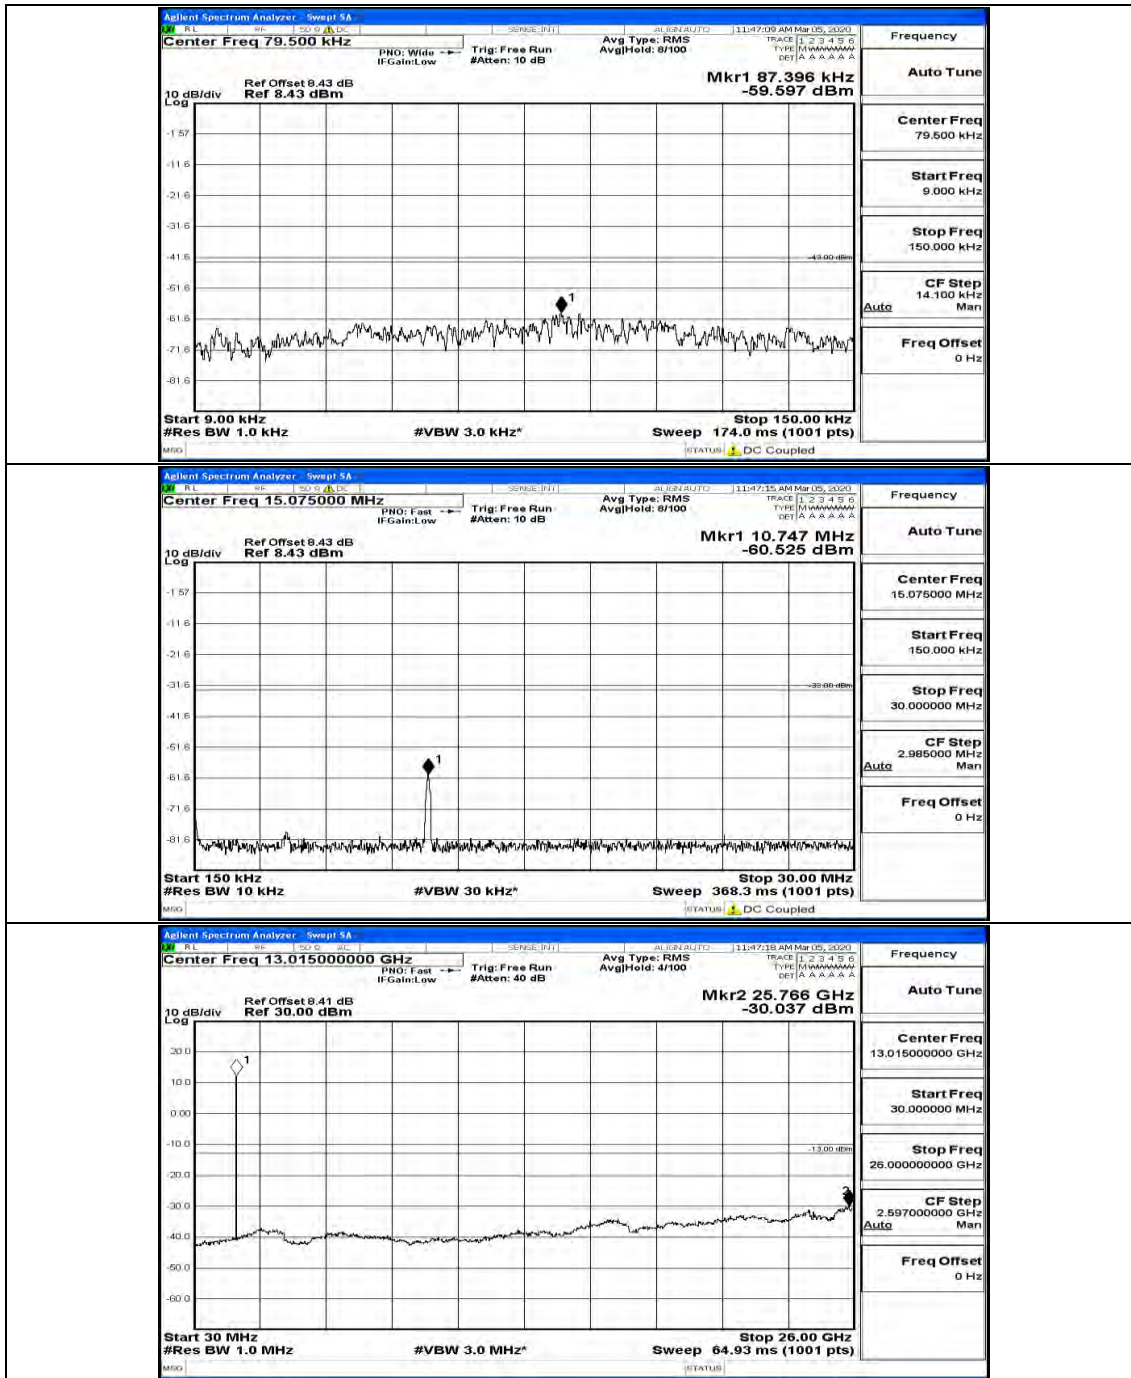

Channel Bandwidth: 5 MHz

(Channel Bandwidth: 5 MHz)_MCH_QPSK_1RB#0

(Channel Bandwidth: 5 MHz)_MCH_QPSK_1RB#12