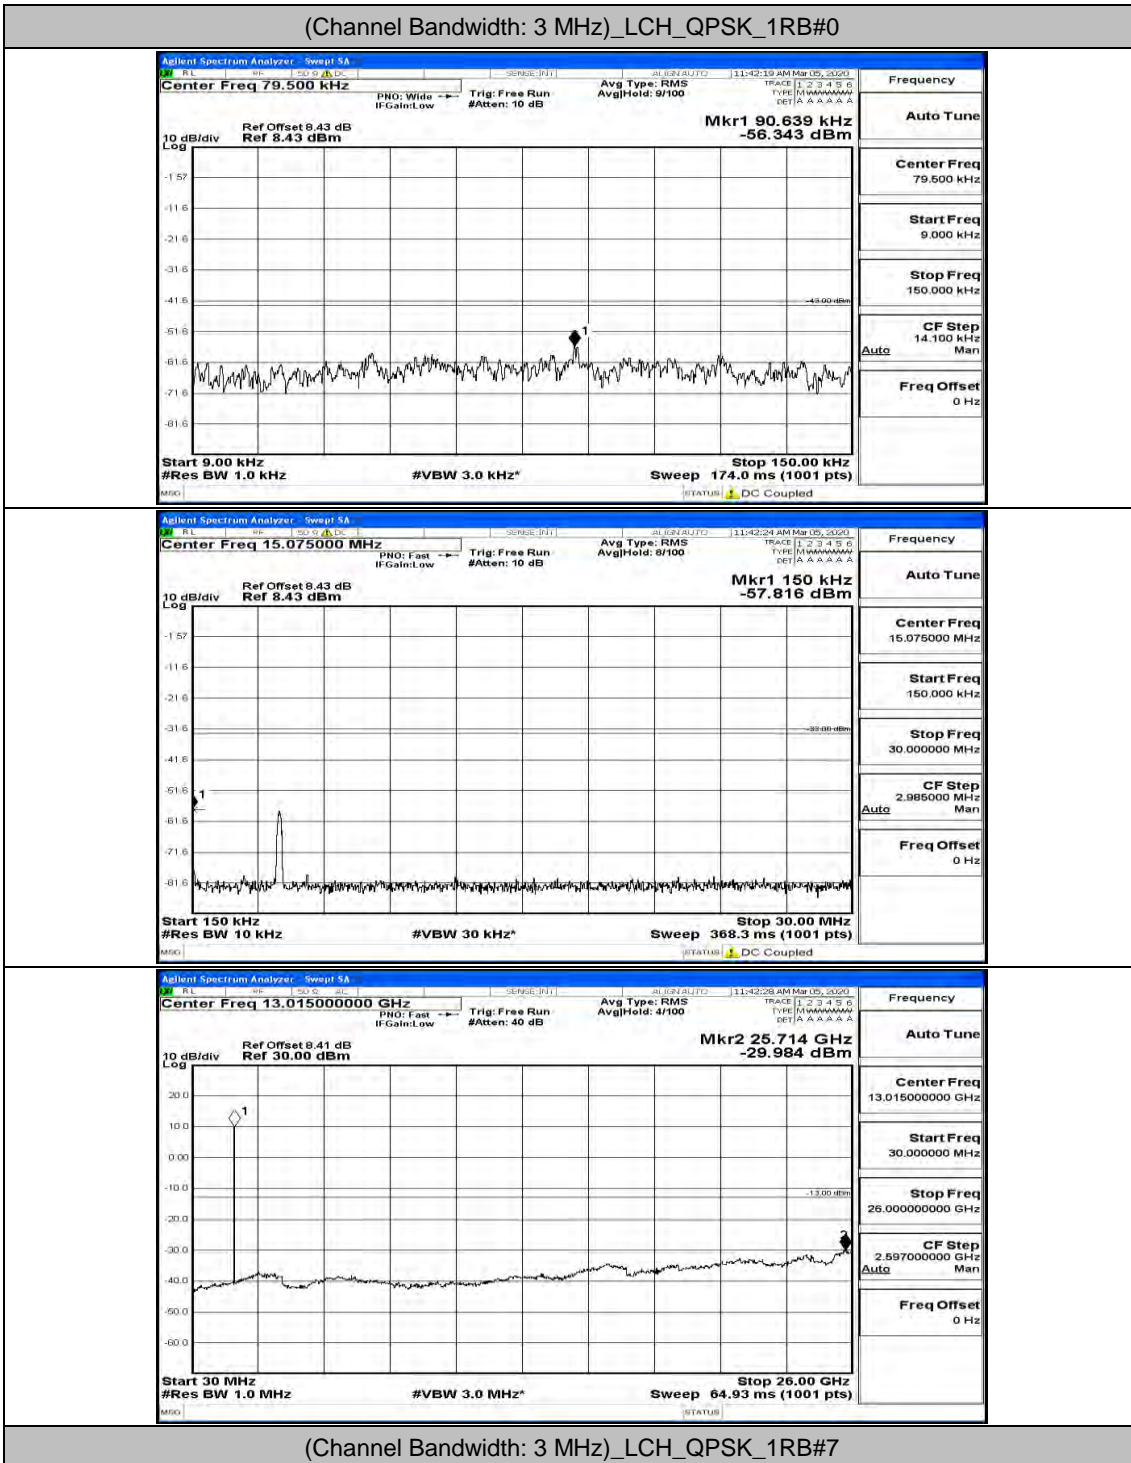

(Channel Bandwidth: 1.4 MHz)_HCH_16QAM_1RB#0

(Channel Bandwidth: 1.4 MHz)_HCH_16QAM_1RB#3

Channel Bandwidth: 3 MHz

(Channel Bandwidth: 3 MHz)_MCH_QPSK_1RB#0

(Channel Bandwidth: 3 MHz)_MCH_QPSK_1RB#7

(Channel Bandwidth: 3 MHz)_MCH_QPSK_1RB#14