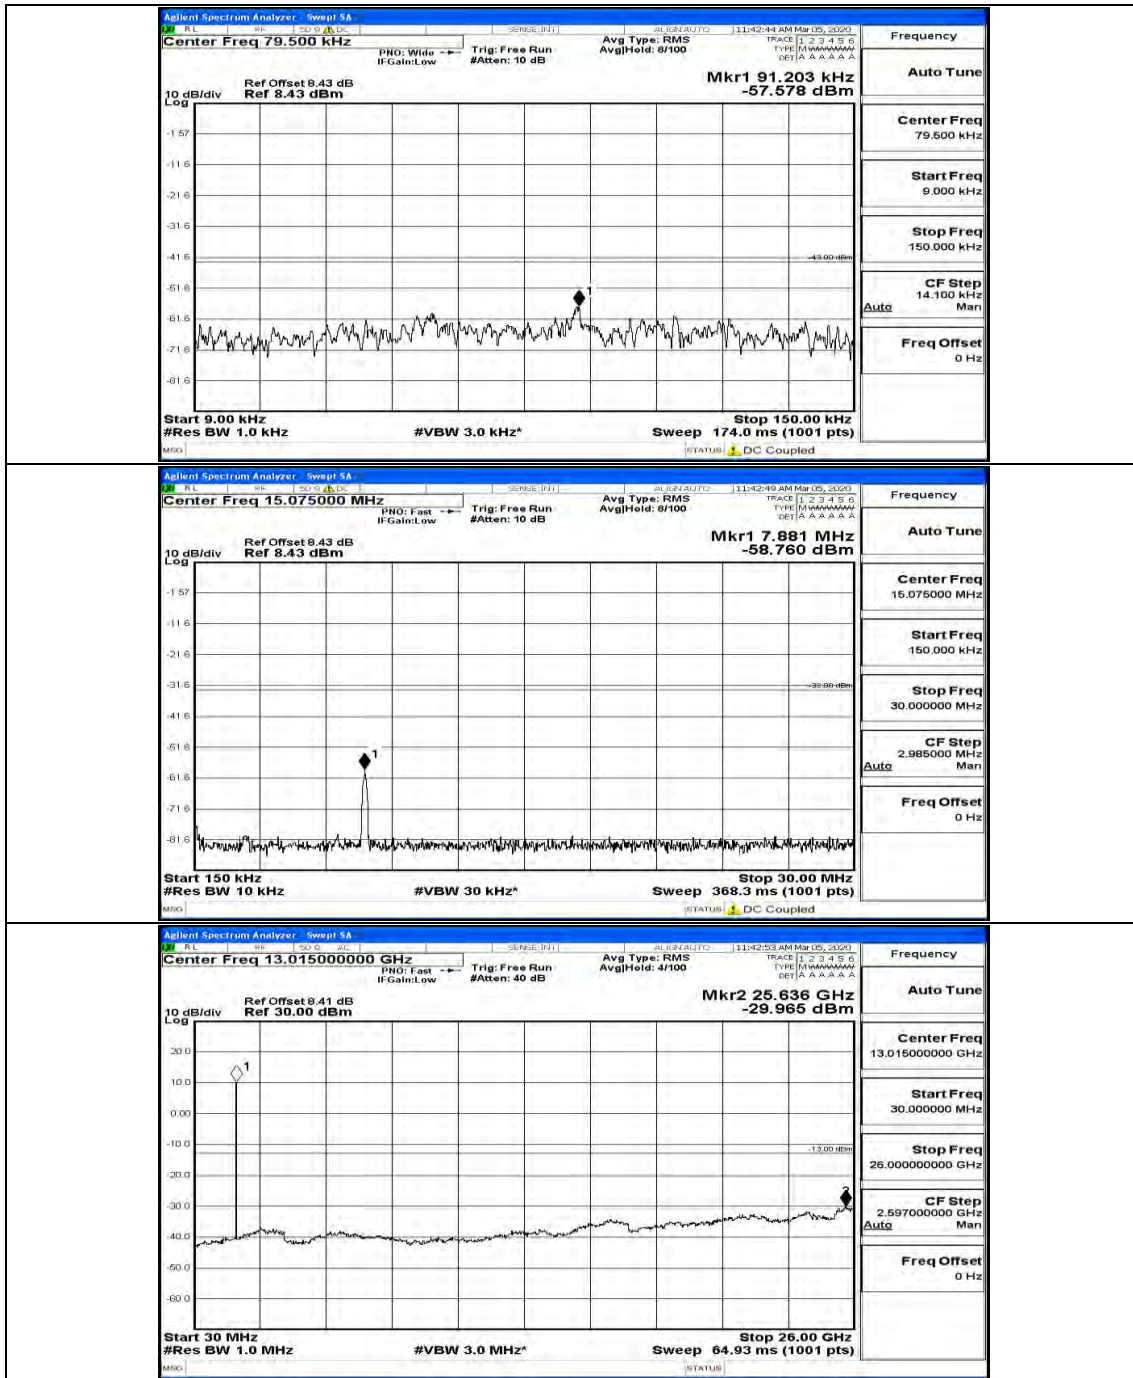

(Channel Bandwidth: 1.4 MHz)_HCH_16QAM_1RB#0

(Channel Bandwidth: 1.4 MHz)_HCH_16QAM_1RB#3

Channel Bandwidth: 3 MHz

(Channel Bandwidth: 3 MHz)_MCH_QPSK_1RB#0

(Channel Bandwidth: 3 MHz)_MCH_QPSK_1RB#7

(Channel Bandwidth: 3 MHz)_MCH_QPSK_1RB#14