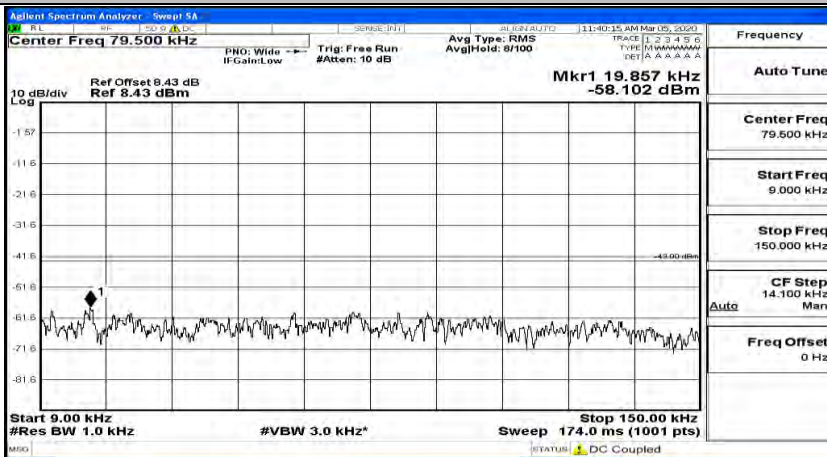

(Channel Bandwidth: 1.4 MHz)_LCH_16QAM_1RB#0

(Channel Bandwidth: 1.4 MHz)_LCH_16QAM_1RB#3

(Channel Bandwidth: 1.4 MHz)_LCH_16QAM_1RB#5

(Channel Bandwidth: 1.4 MHz)_MCH_16QAM_1RB#0

(Channel Bandwidth: 1.4 MHz)_MCH_16QAM_1RB#3