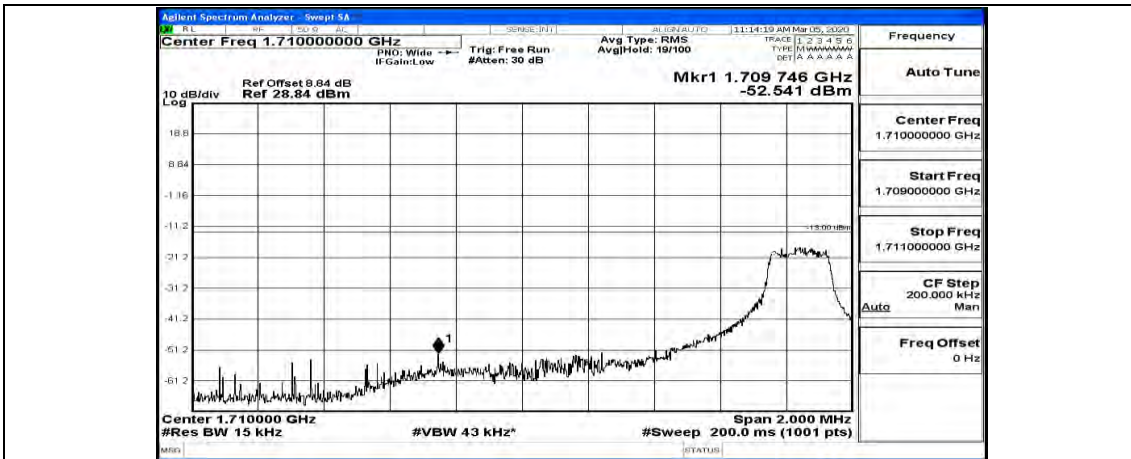

Channel Bandwidth: 10 MHz_HCH_16QAM_25RB#25

Channel Bandwidth: 10 MHz_HCH_16QAM_50RB#0

Channel Bandwidth: 15 MHz

(Channel Bandwidth:15 MHz)_LCH_QPSK_1RB#0

(Channel Bandwidth:15 MHz)_LCH_QPSK_1RB#37

(Channel Bandwidth:15 MHz)_LCH_QPSK_1RB#74