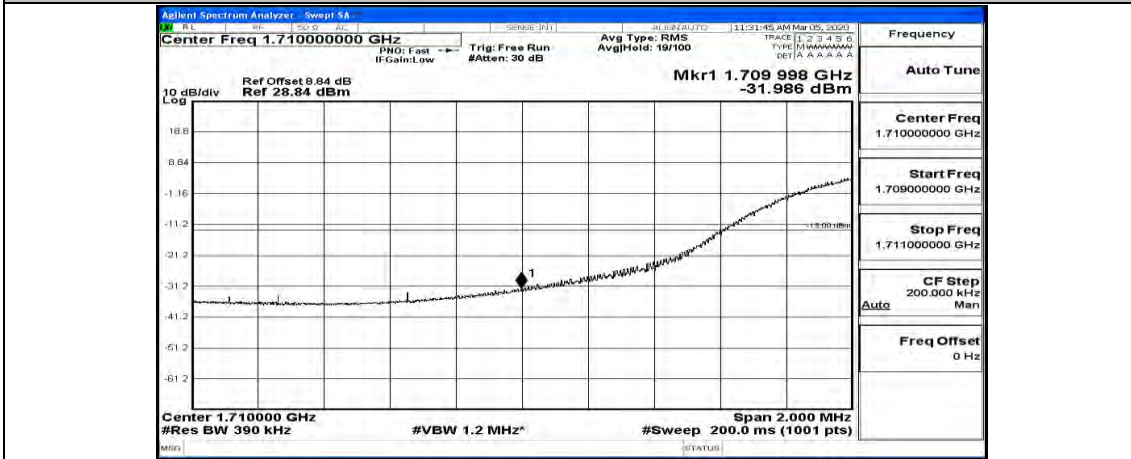

(Channel Bandwidth:20 MHz)_LCH_QPSK_100RB#0