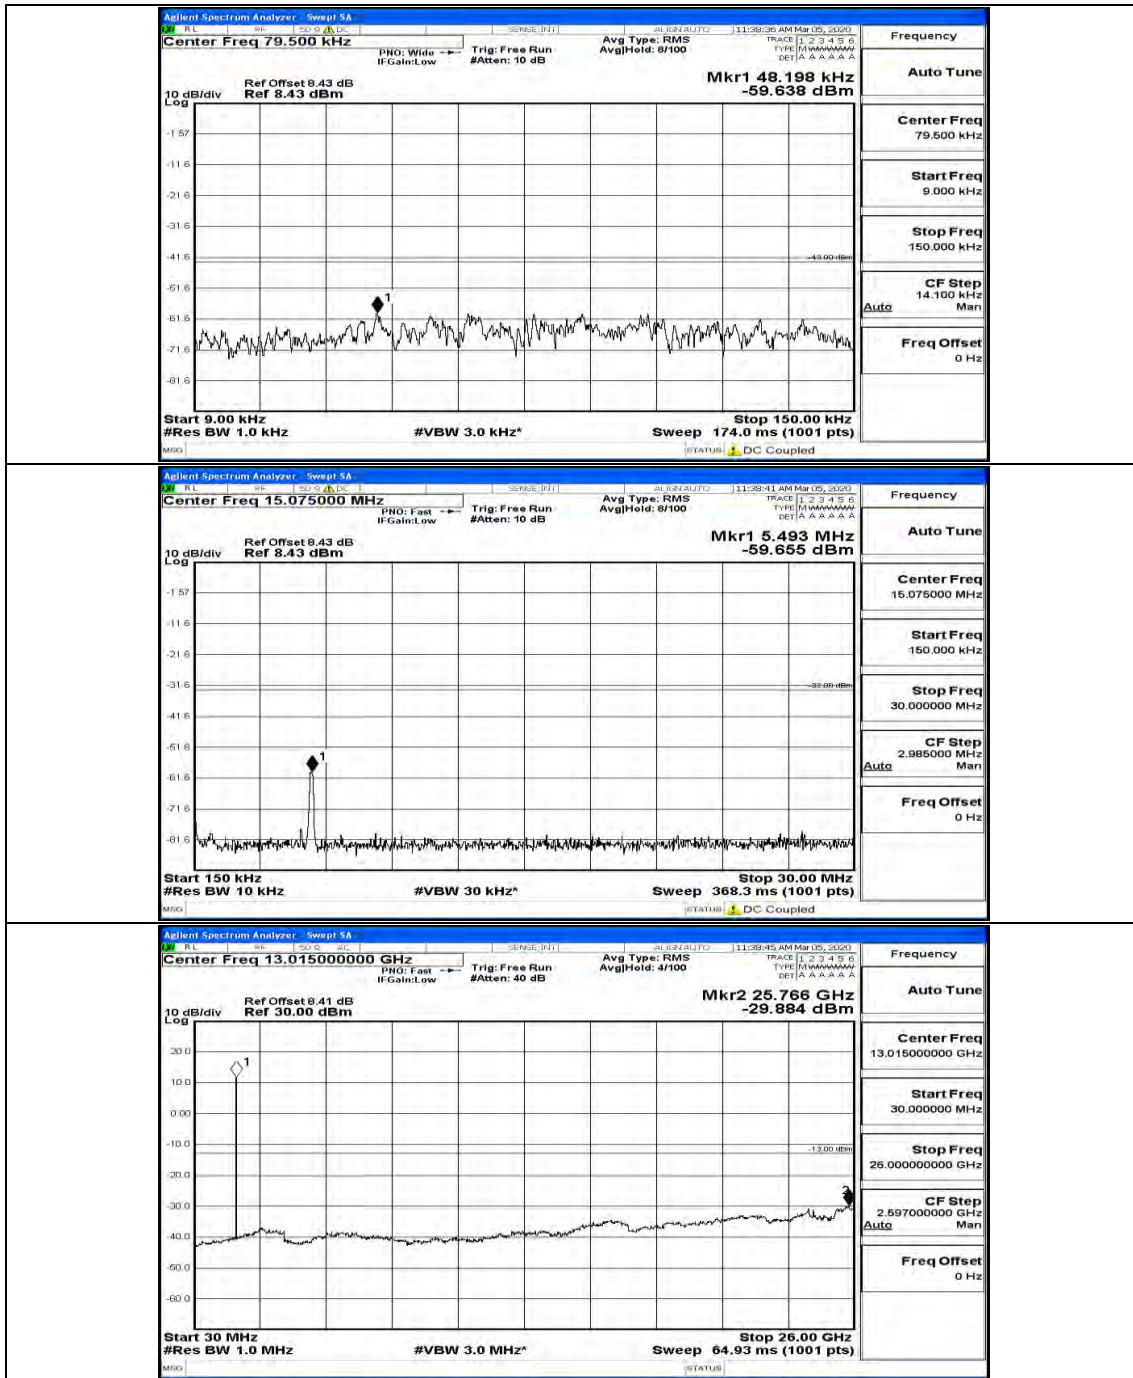

(Channel Bandwidth:20 MHz)_HCH_16QAM_50RB#50

(Channel Bandwidth:20 MHz)_HCH_16QAM_100RB#0

C.5: Conducted Spurious Emission

Test Graphs

Channel Bandwidth: 1.4 MHz

(Channel Bandwidth: 1.4 MHz)_LCH_QPSK_1RB#5