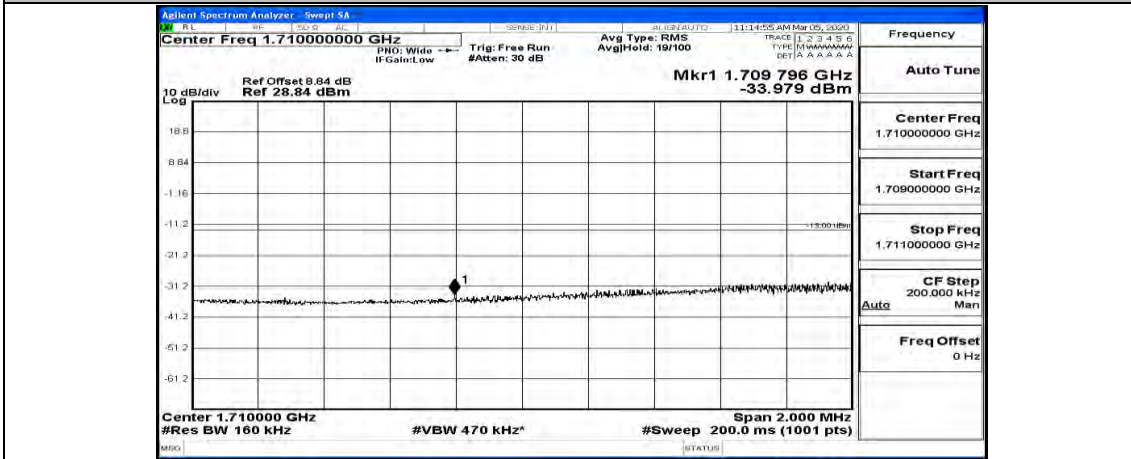

(Channel Bandwidth:15 MHz)_LCH_QPSK_37RB#18