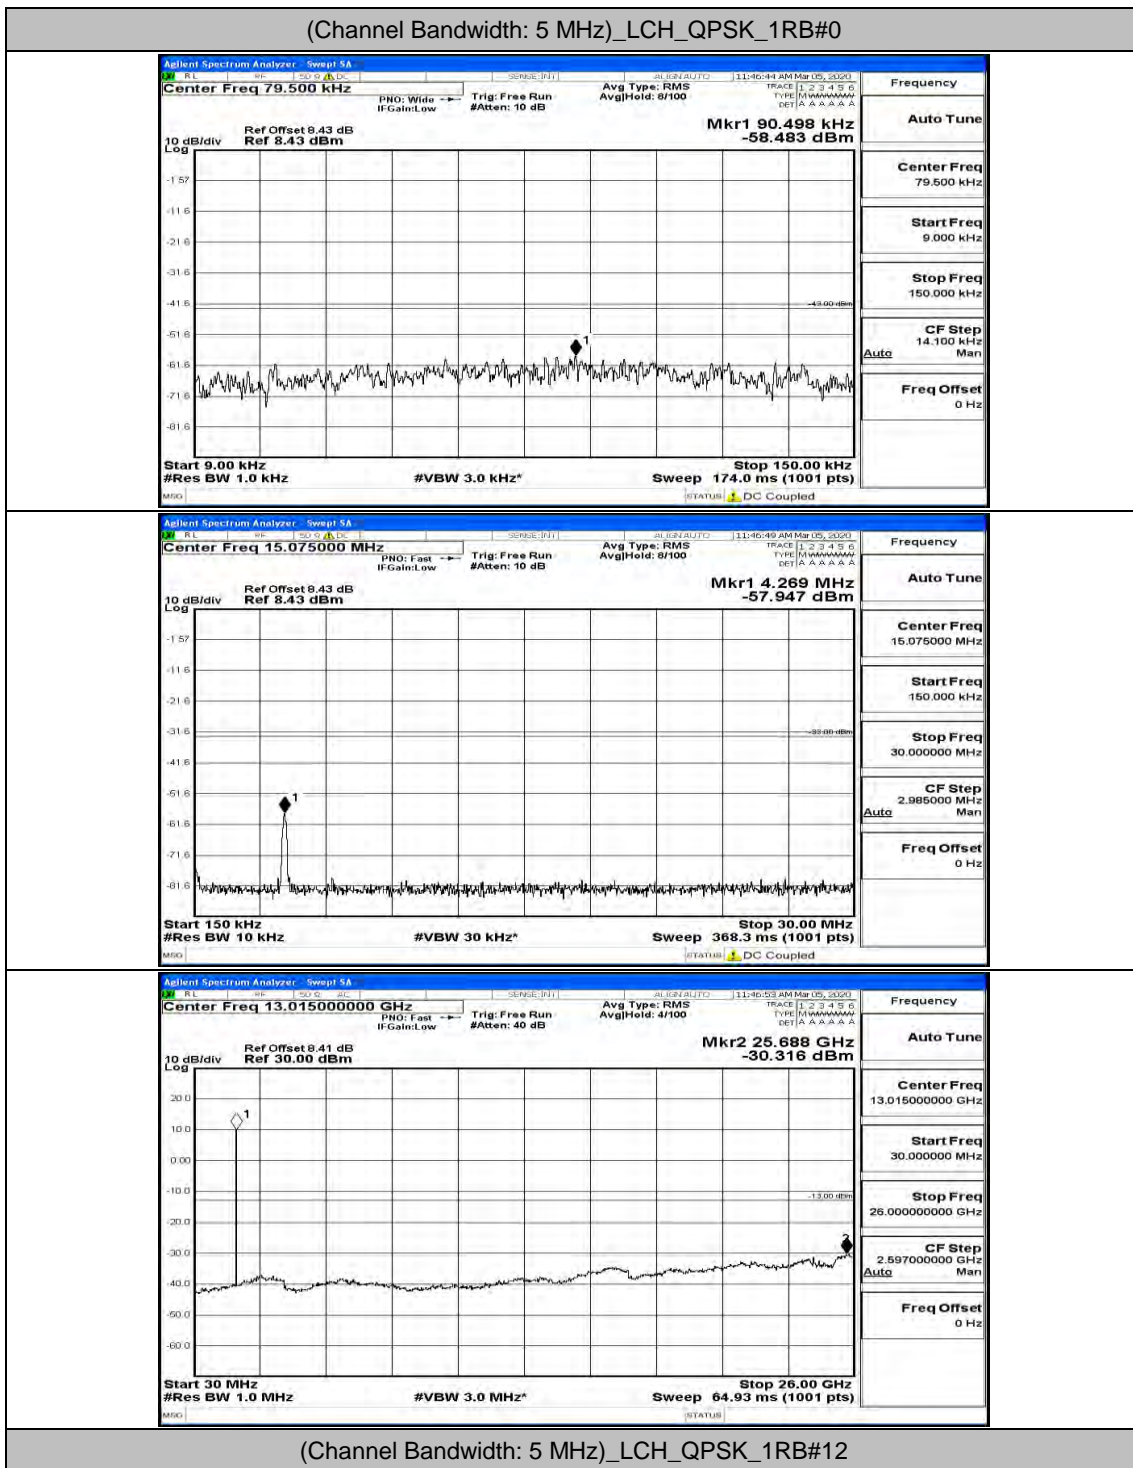

Channel Bandwidth: 5 MHz

(Channel Bandwidth: 5 MHz)_MCH_QPSK_1RB#0

(Channel Bandwidth: 5 MHz)_MCH_QPSK_1RB#12