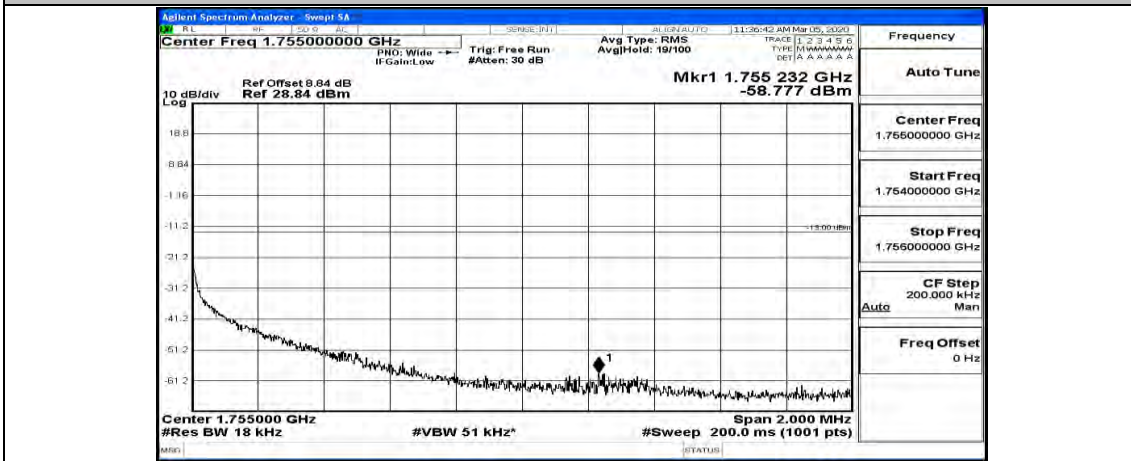

(Channel Bandwidth:20 MHz)_HCH_16QAM_1RB#0