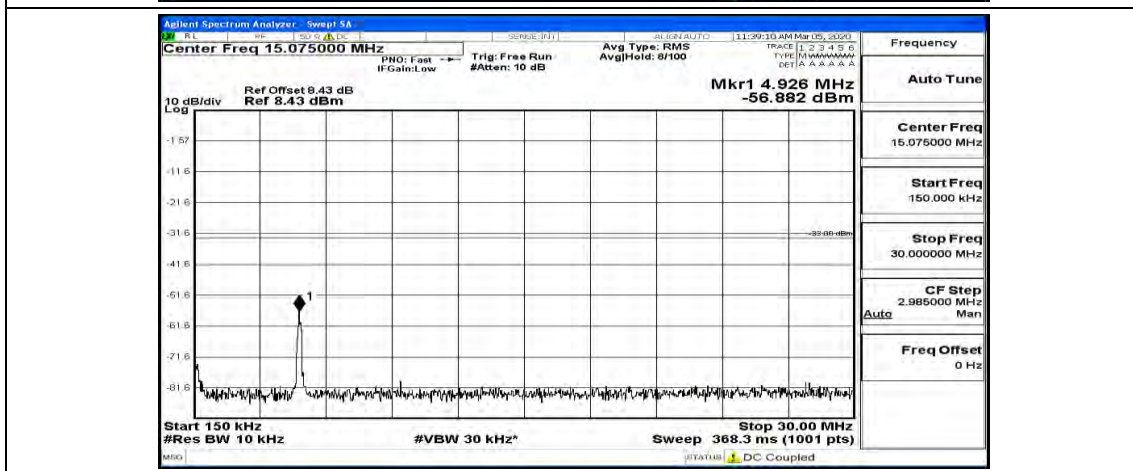

(Channel Bandwidth: 1.4 MHz)_LCH_16QAM_1RB#5