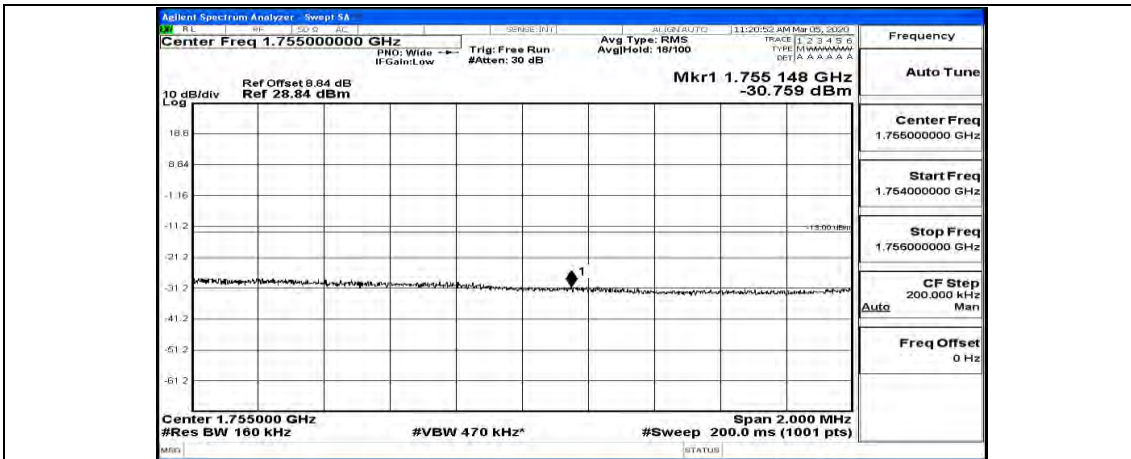

(Channel Bandwidth:15 MHz)_HCH_QPSK_1RB#37

(Channel Bandwidth:15 MHz)_HCH_QPSK_1RB#74

(Channel Bandwidth:15 MHz)_HCH_QPSK_37RB#0

(Channel Bandwidth:15 MHz)_HCH_QPSK_37RB#18

(Channel Bandwidth:15 MHz)_HCH_QPSK_37RB#38