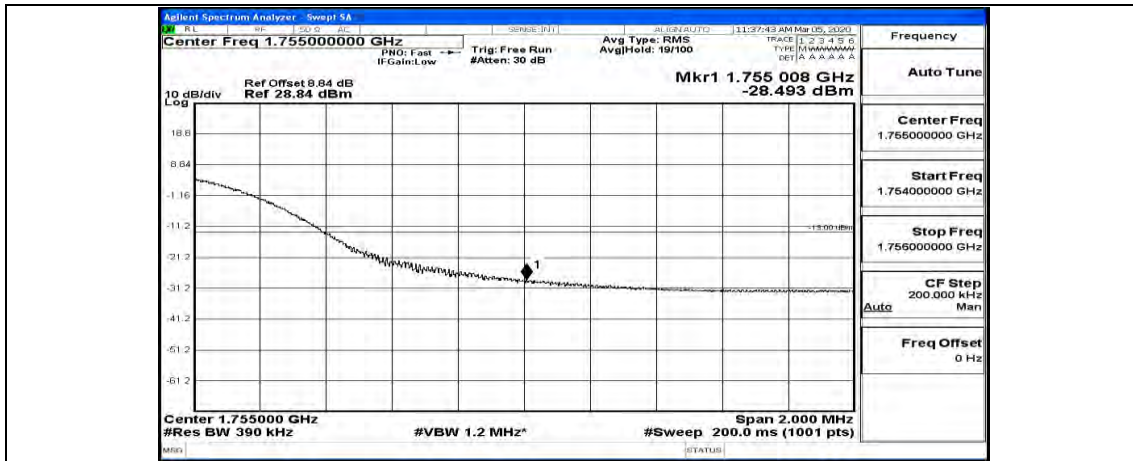

(Channel Bandwidth:20 MHz)_HCH_QPSK_100RB#0