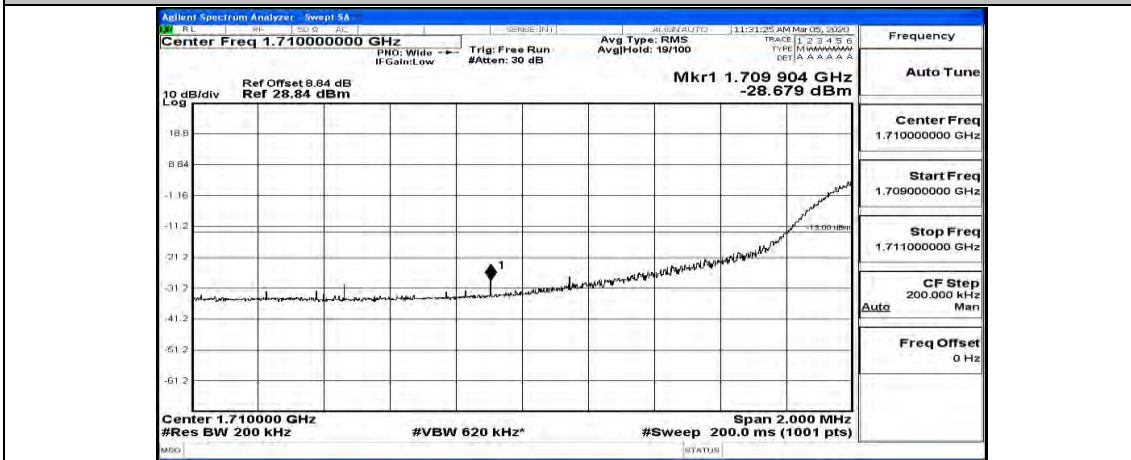

(Channel Bandwidth:20 MHz)_LCH_16QAM_50RB#0