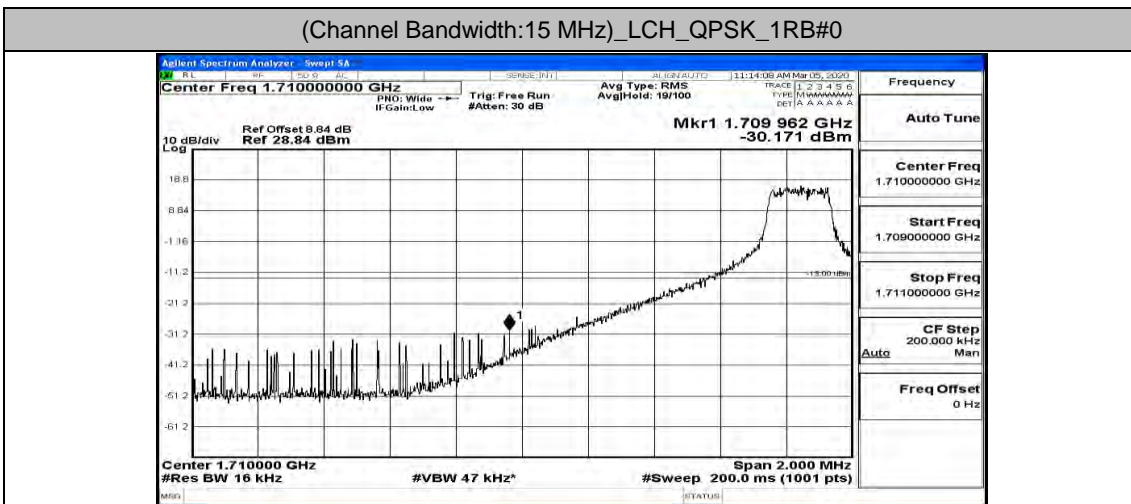

Channel Bandwidth: 10 MHz_HCH_16QAM_25RB#25

Channel Bandwidth: 10 MHz_HCH_16QAM_50RB#0

Channel Bandwidth: 15 MHz

(Channel Bandwidth:15 MHz)_LCH_QPSK_1RB#0

(Channel Bandwidth:15 MHz)_LCH_QPSK_1RB#37

(Channel Bandwidth:15 MHz)_LCH_QPSK_1RB#74