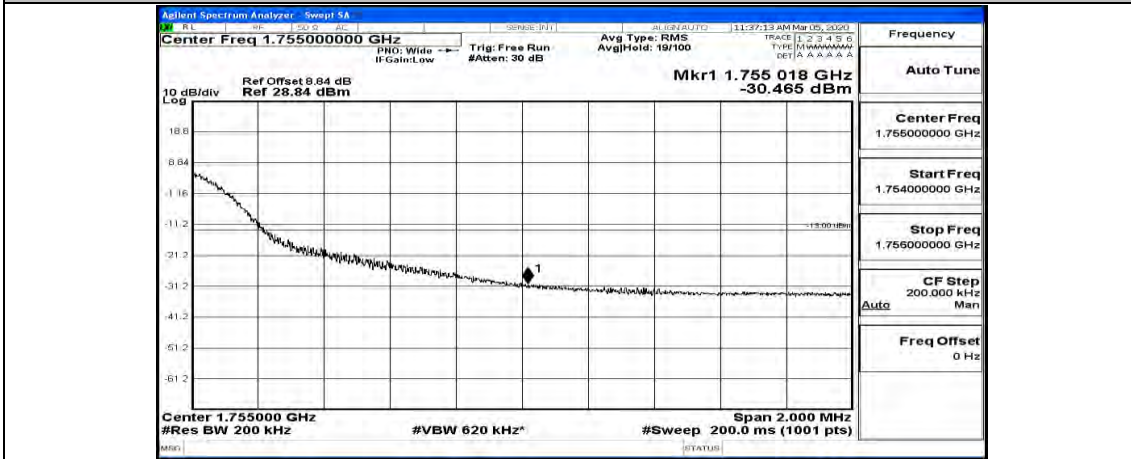

(Channel Bandwidth:20 MHz)_HCH_QPSK_50RB#50