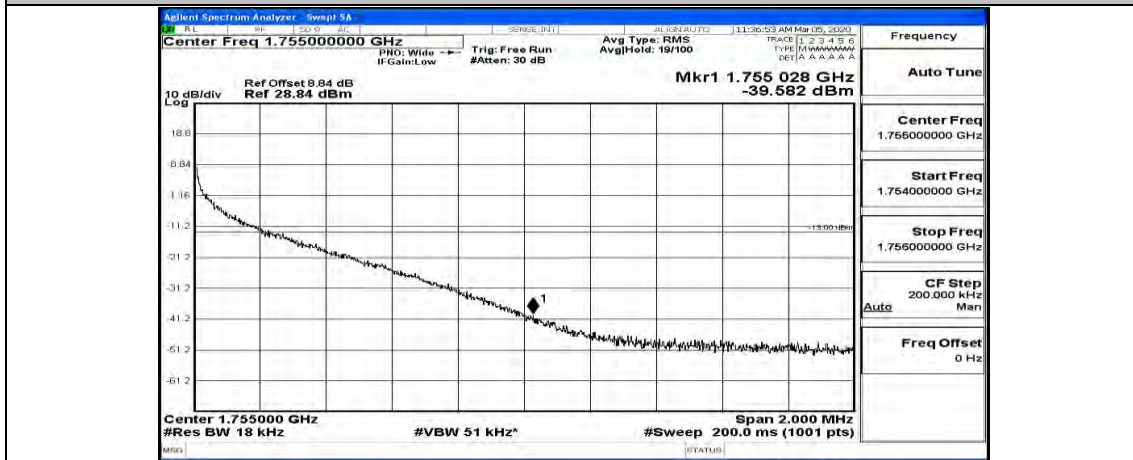

(Channel Bandwidth:20 MHz)_HCH_16QAM_1RB#99