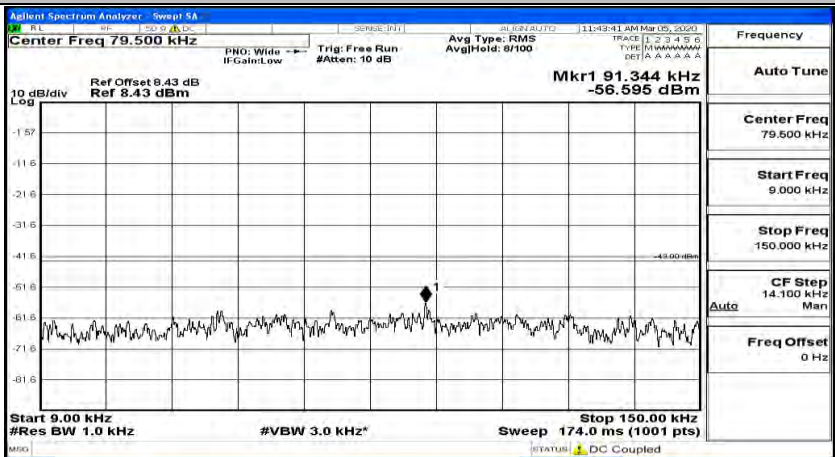

(Channel Bandwidth: 1.4 MHz)_HCH_16QAM_1RB#0

(Channel Bandwidth: 1.4 MHz)_HCH_16QAM_1RB#3

Channel Bandwidth: 3 MHz

(Channel Bandwidth: 3 MHz)_MCH_QPSK_1RB#0

(Channel Bandwidth: 3 MHz)_MCH_QPSK_1RB#7

(Channel Bandwidth: 3 MHz)_MCH_QPSK_1RB#14