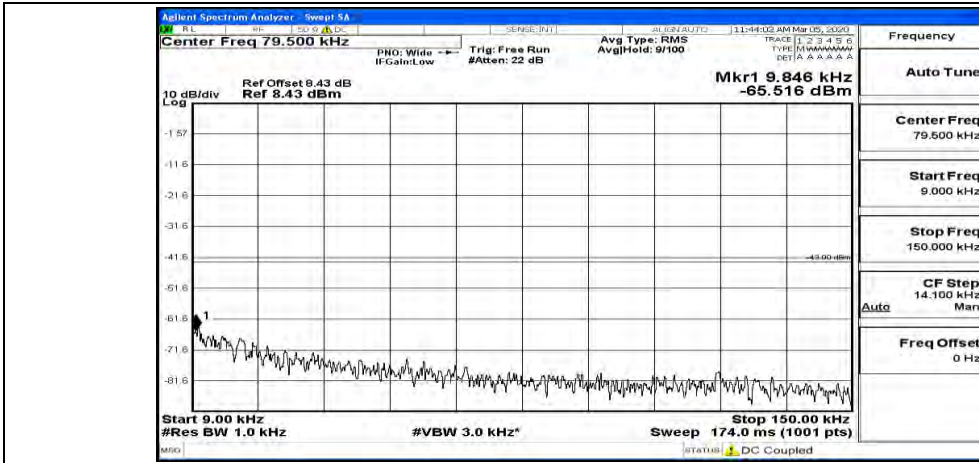

(Channel Bandwidth: 1.4 MHz)_HCH_16QAM_1RB#0

(Channel Bandwidth: 1.4 MHz)_HCH_16QAM_1RB#3

Channel Bandwidth: 3 MHz

(Channel Bandwidth: 3 MHz)_MCH_QPSK_1RB#0

(Channel Bandwidth: 3 MHz)_MCH_QPSK_1RB#7

(Channel Bandwidth: 3 MHz)_MCH_QPSK_1RB#14