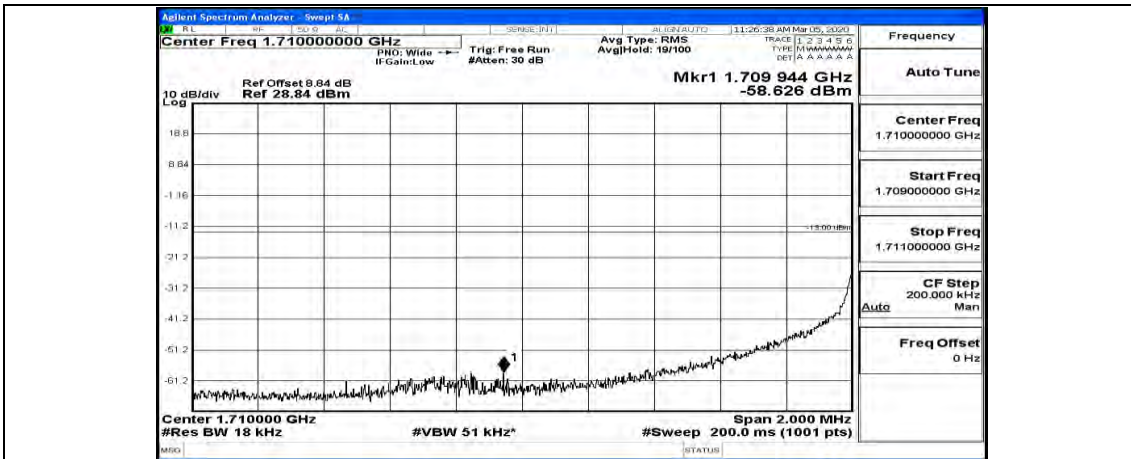

(Channel Bandwidth:20 MHz)_LCH_16QAM_1RB#99