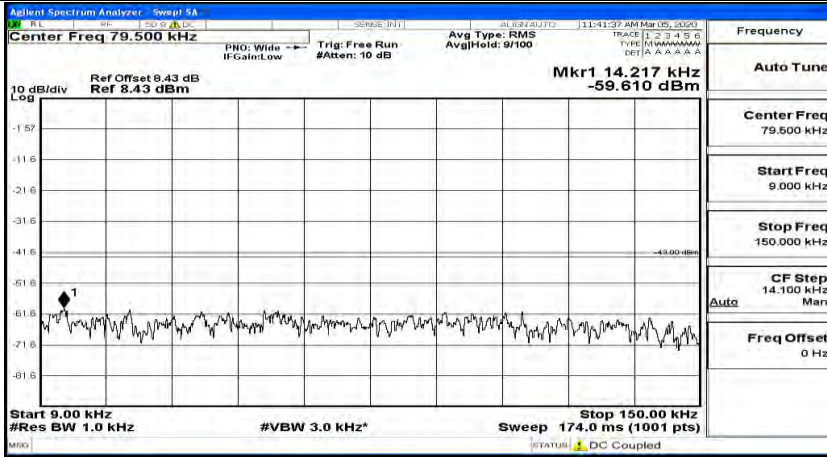

(Channel Bandwidth: 1.4 MHz)_HCH_16QAM_1RB#0

(Channel Bandwidth: 1.4 MHz)_HCH_16QAM_1RB#3