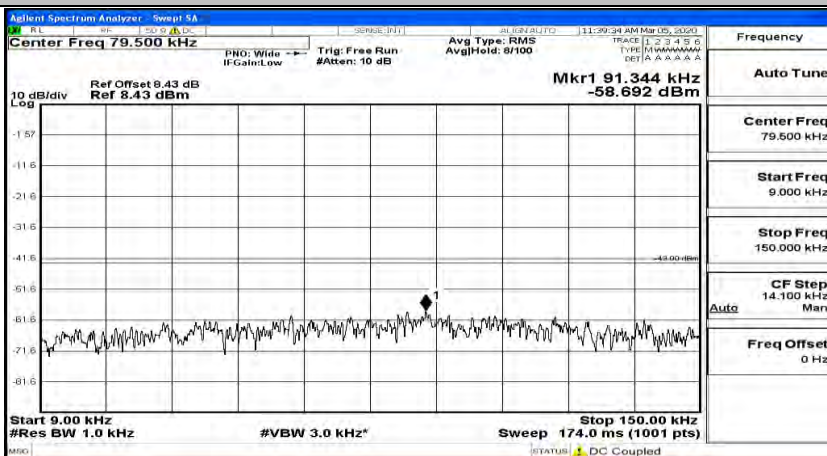

(Channel Bandwidth: 1.4 MHz)_MCH_QPSK_1RB#0

(Channel Bandwidth: 1.4 MHz)_MCH_QPSK_1RB#3