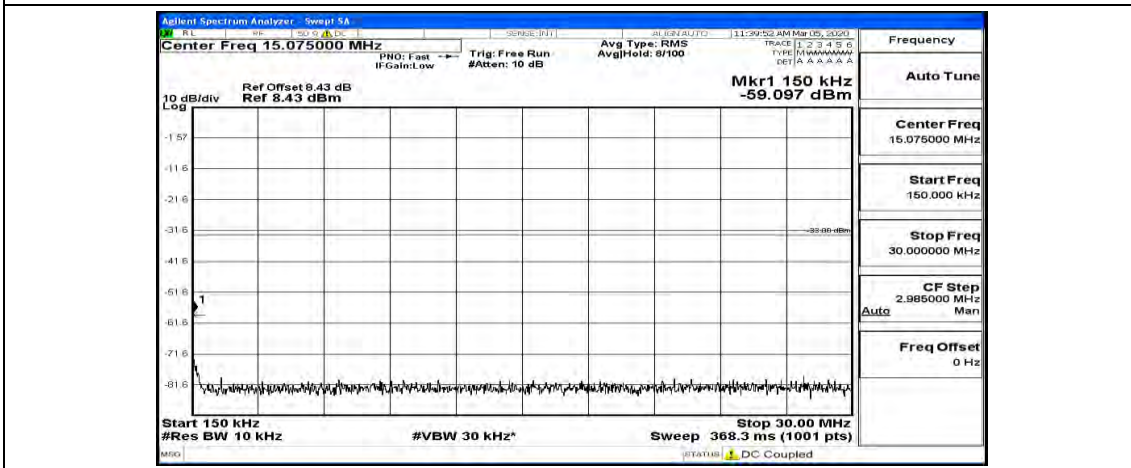

(Channel Bandwidth: 1.4 MHz)_MCH_QPSK_1RB#5