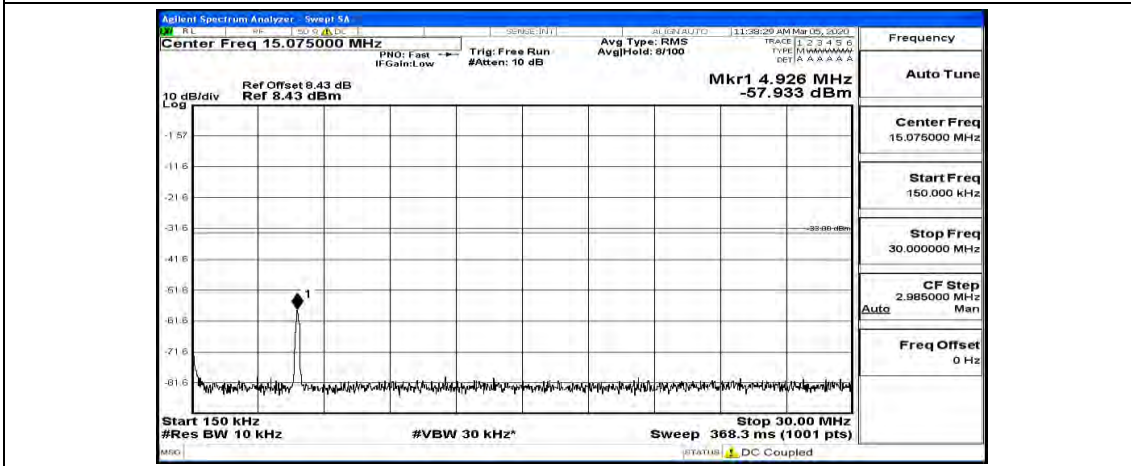

(Channel Bandwidth:20 MHz)_HCH_16QAM_50RB#50

(Channel Bandwidth:20 MHz)_HCH_16QAM_100RB#0

C.5: Conducted Spurious Emission

Test Graphs

Channel Bandwidth: 1.4 MHz

(Channel Bandwidth: 1.4 MHz)_LCH_QPSK_1RB#5