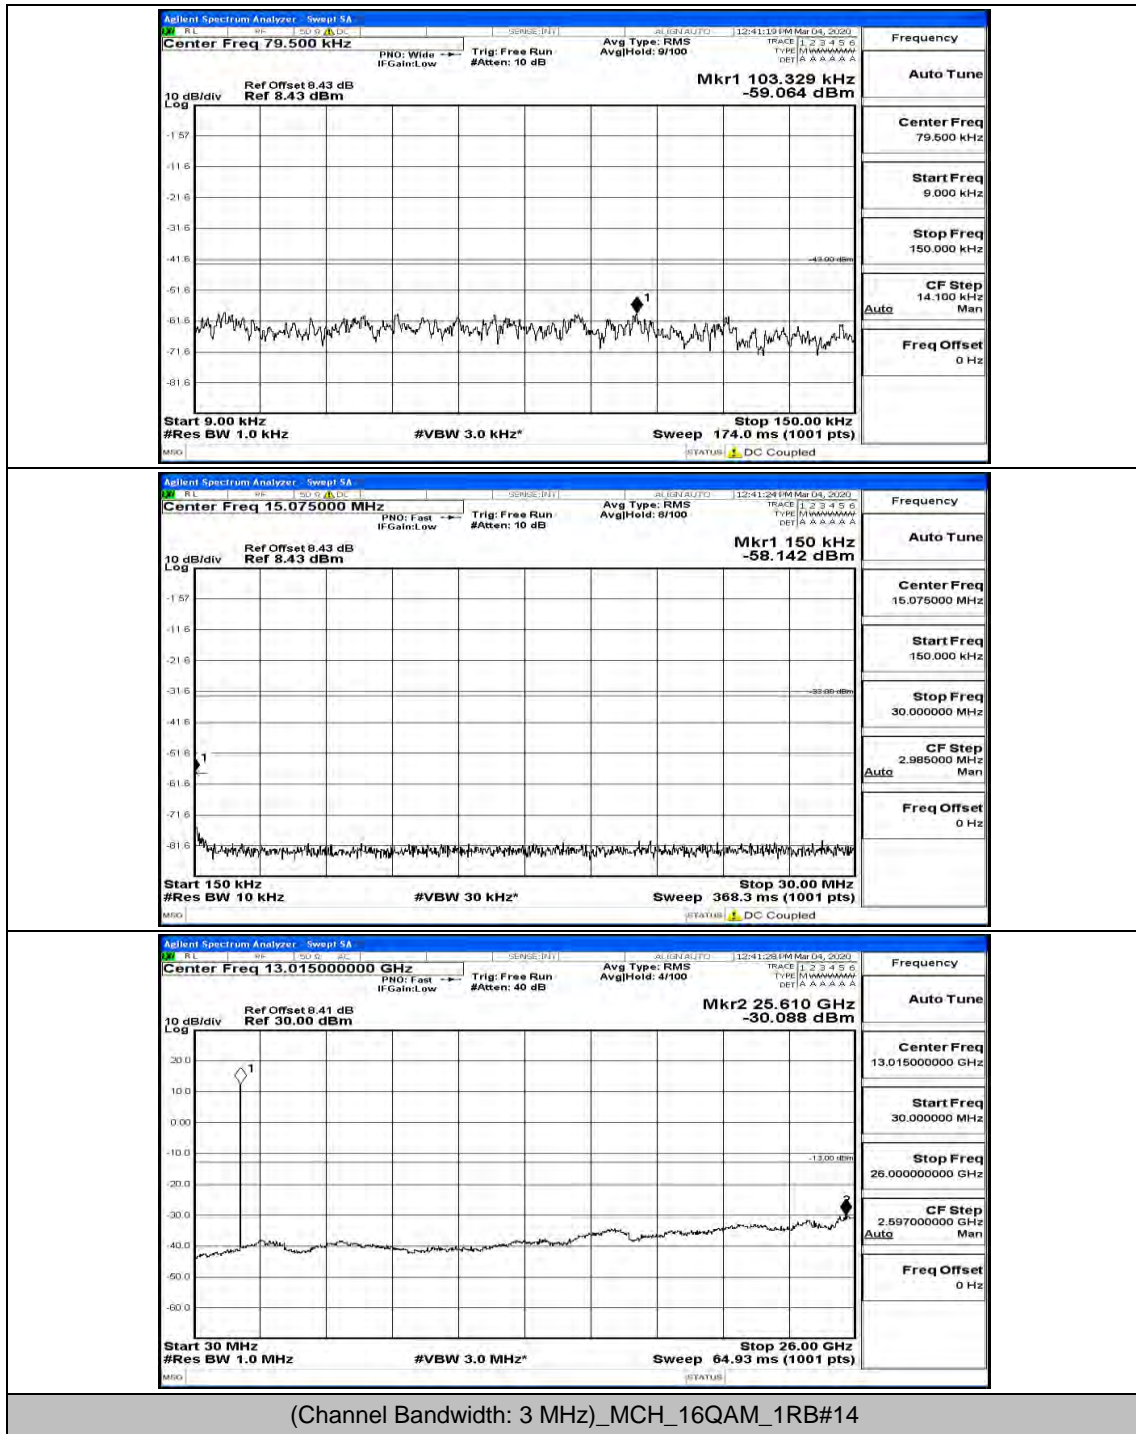

(Channel Bandwidth: 3 MHz)\_MCH\_QPSK\_1RB#0

(Channel Bandwidth: 3 MHz)\_MCH\_QPSK\_1RB#7

(Channel Bandwidth: 3 MHz)\_HCH\_QPSK\_1RB#0

(Channel Bandwidth: 3 MHz)\_HCH\_QPSK\_1RB#7

(Channel Bandwidth: 3 MHz)\_LCH\_16QAM\_1RB#0

(Channel Bandwidth: 3 MHz)\_LCH\_16QAM\_1RB#7

(Channel Bandwidth: 3 MHz)\_HCH\_16QAM\_1RB#0

(Channel Bandwidth: 3 MHz)\_HCH\_16QAM\_1RB#7

Channel Bandwidth: 5 MHz

(Channel Bandwidth: 5 MHz)\_HCH\_QPSK\_1RB#0