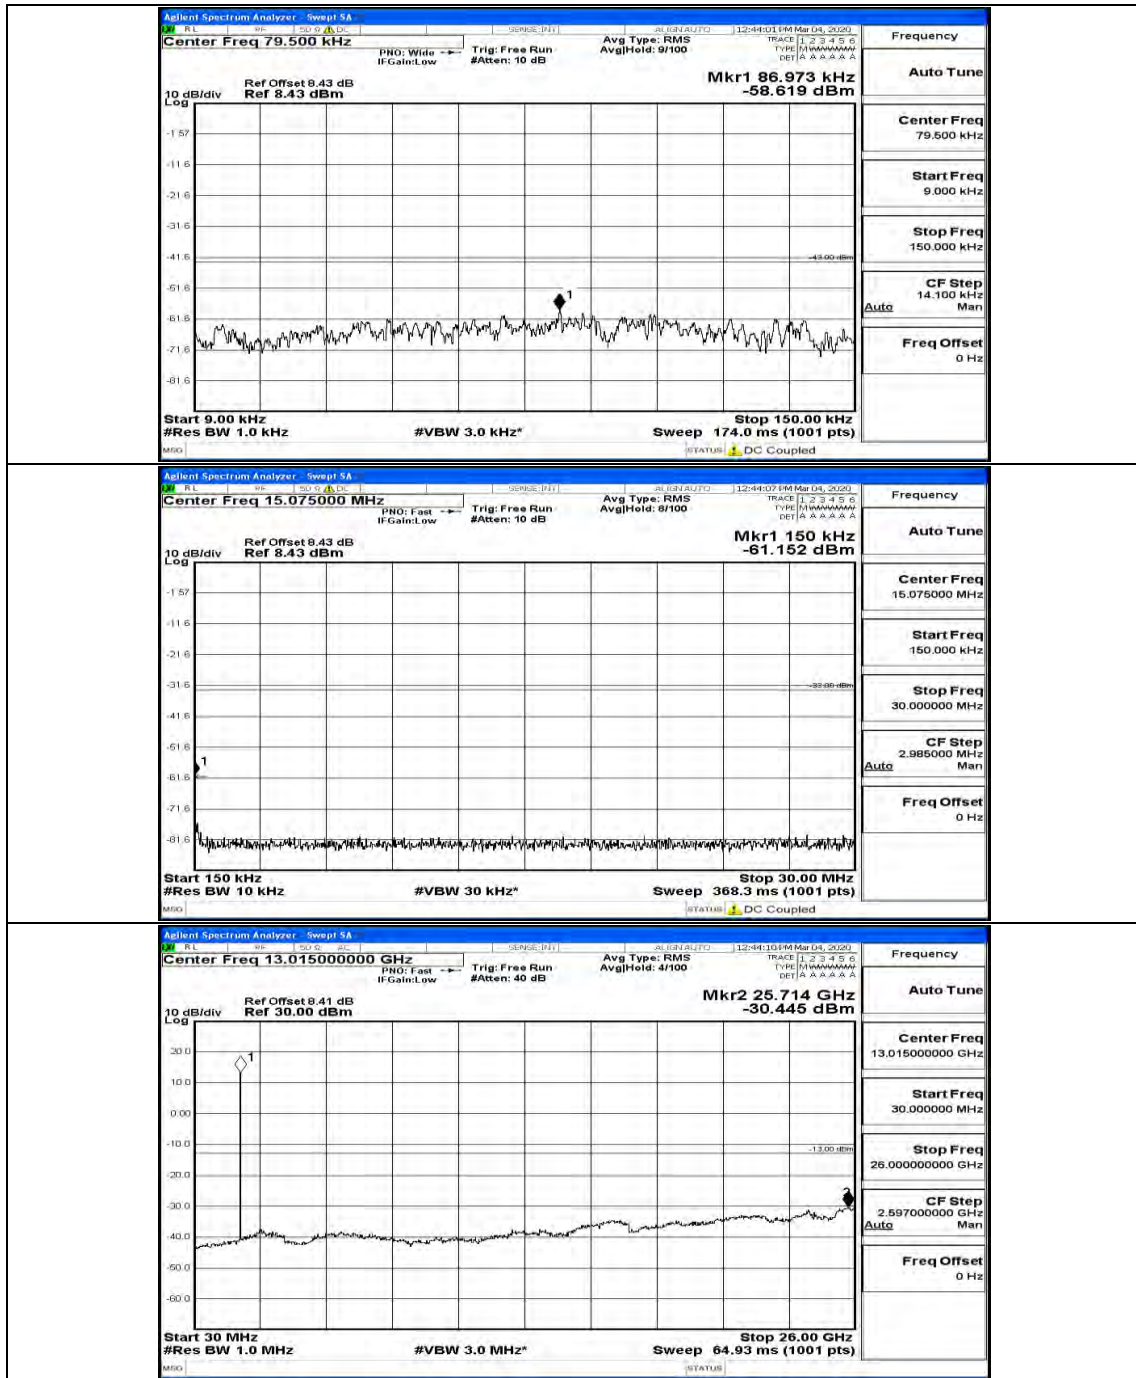

(Channel Bandwidth: 3 MHz)\_LCH\_16QAM\_1RB#7

(Channel Bandwidth: 3 MHz)\_HCH\_16QAM\_1RB#0

(Channel Bandwidth: 3 MHz)\_HCH\_16QAM\_1RB#7

Channel Bandwidth: 5 MHz

(Channel Bandwidth: 5 MHz)\_HCH\_QPSK\_1RB#0

(Channel Bandwidth: 5 MHz)\_HCH\_QPSK\_1RB#12

(Channel Bandwidth: 5 MHz)\_MCH\_16QAM\_1RB#0

(Channel Bandwidth: 5 MHz)\_MCH\_16QAM\_1RB#12

(Channel Bandwidth: 5 MHz)\_HCH\_16QAM\_1RB#0

(Channel Bandwidth: 5 MHz)\_HCH\_16QAM\_1RB#12