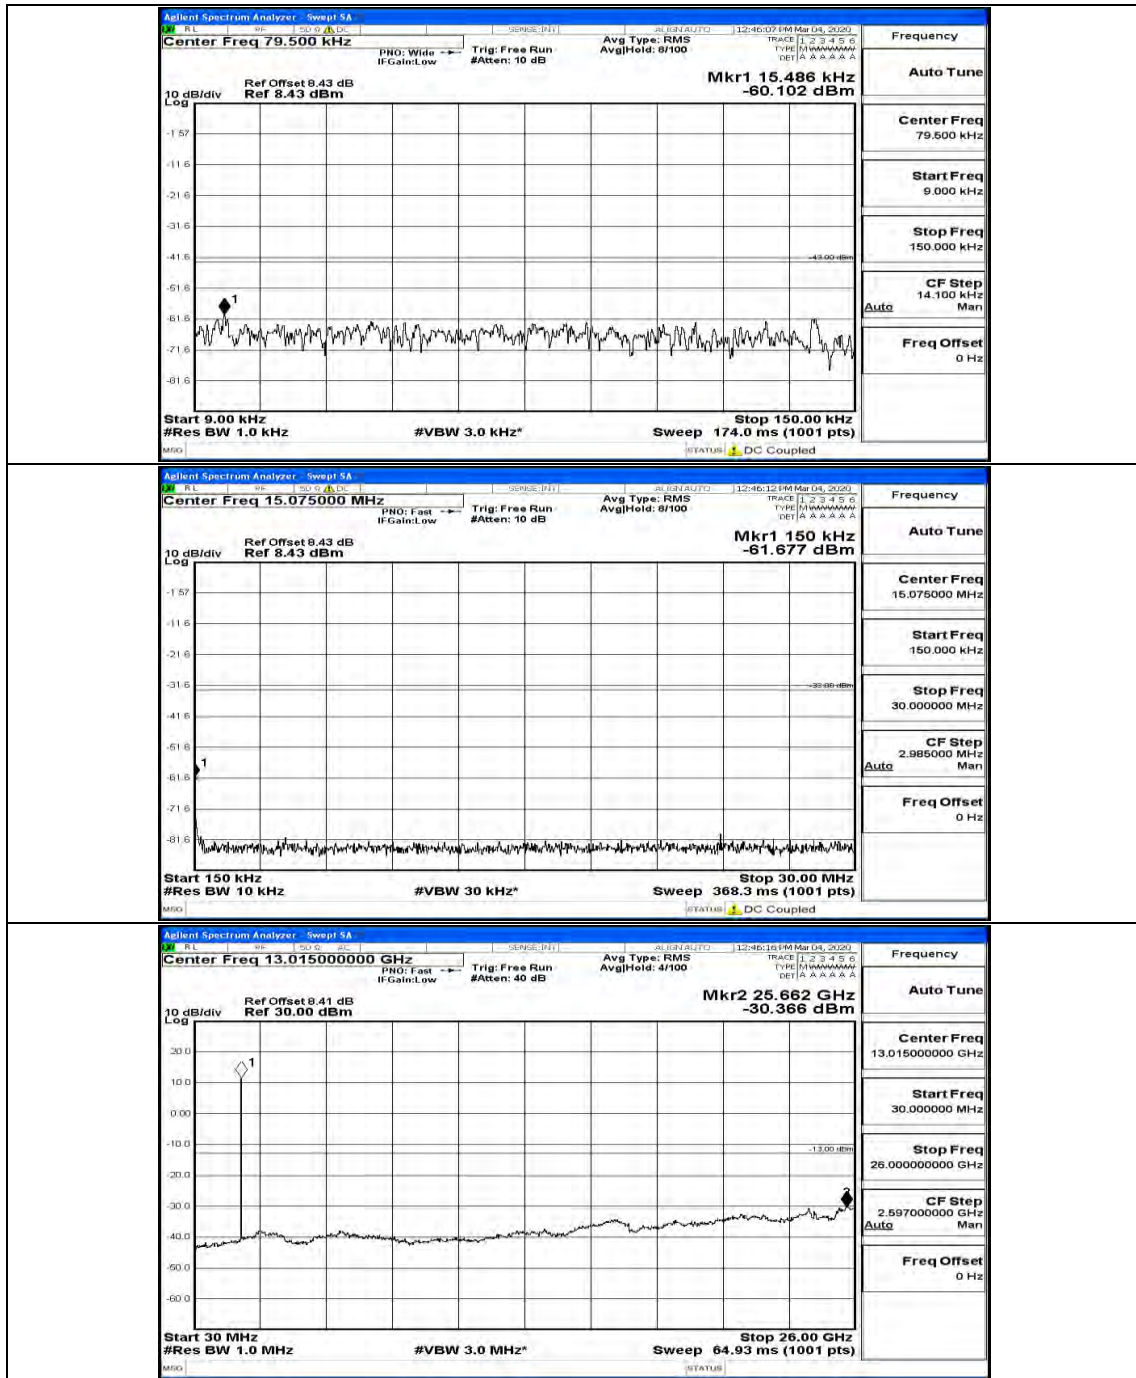

(Channel Bandwidth: 5 MHz)\_HCH\_QPSK\_1RB#12

(Channel Bandwidth: 5 MHz)\_MCH\_16QAM\_1RB#0

(Channel Bandwidth: 5 MHz)\_MCH\_16QAM\_1RB#12

(Channel Bandwidth: 5 MHz)\_HCH\_16QAM\_1RB#0

(Channel Bandwidth: 5 MHz)\_HCH\_16QAM\_1RB#12

Channel Bandwidth: 10 MHz

Channel Bandwidth: 10 MHz\_LCH\_QPSK\_1RB#24

Channel Bandwidth: 15 MHz

(Channel Bandwidth:15 MHz)\_MCH\_QPSK\_1RB#0

(Channel Bandwidth:15 MHz)\_MCH\_QPSK\_1RB#37

(Channel Bandwidth:15 MHz)\_LCH\_16QAM\_1RB#0