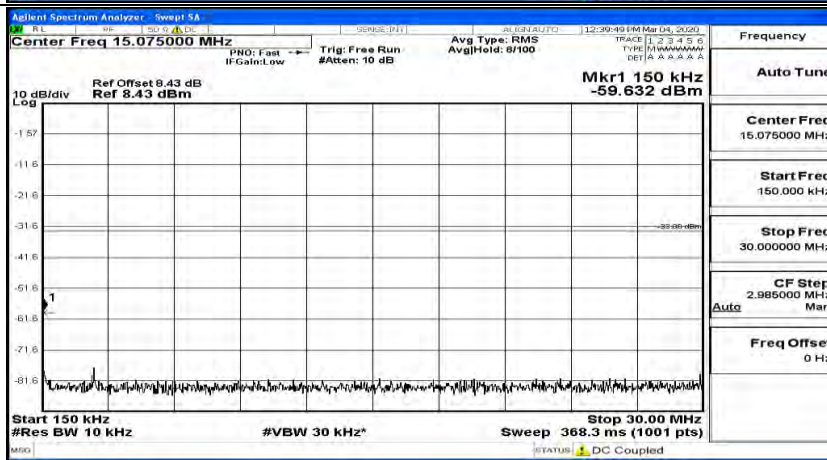

(Channel Bandwidth: 3 MHz)\_MCH\_QPSK\_1RB#0

(Channel Bandwidth: 3 MHz)\_MCH\_QPSK\_1RB#7

(Channel Bandwidth: 3 MHz)\_HCH\_QPSK\_1RB#0

(Channel Bandwidth: 3 MHz)\_HCH\_QPSK\_1RB#7

(Channel Bandwidth: 3 MHz)\_LCH\_16QAM\_1RB#0

(Channel Bandwidth: 3 MHz)\_LCH\_16QAM\_1RB#7

(Channel Bandwidth: 3 MHz)\_HCH\_16QAM\_1RB#0

(Channel Bandwidth: 3 MHz)\_HCH\_16QAM\_1RB#7

Channel Bandwidth: 5 MHz

(Channel Bandwidth: 5 MHz)\_HCH\_QPSK\_1RB#0