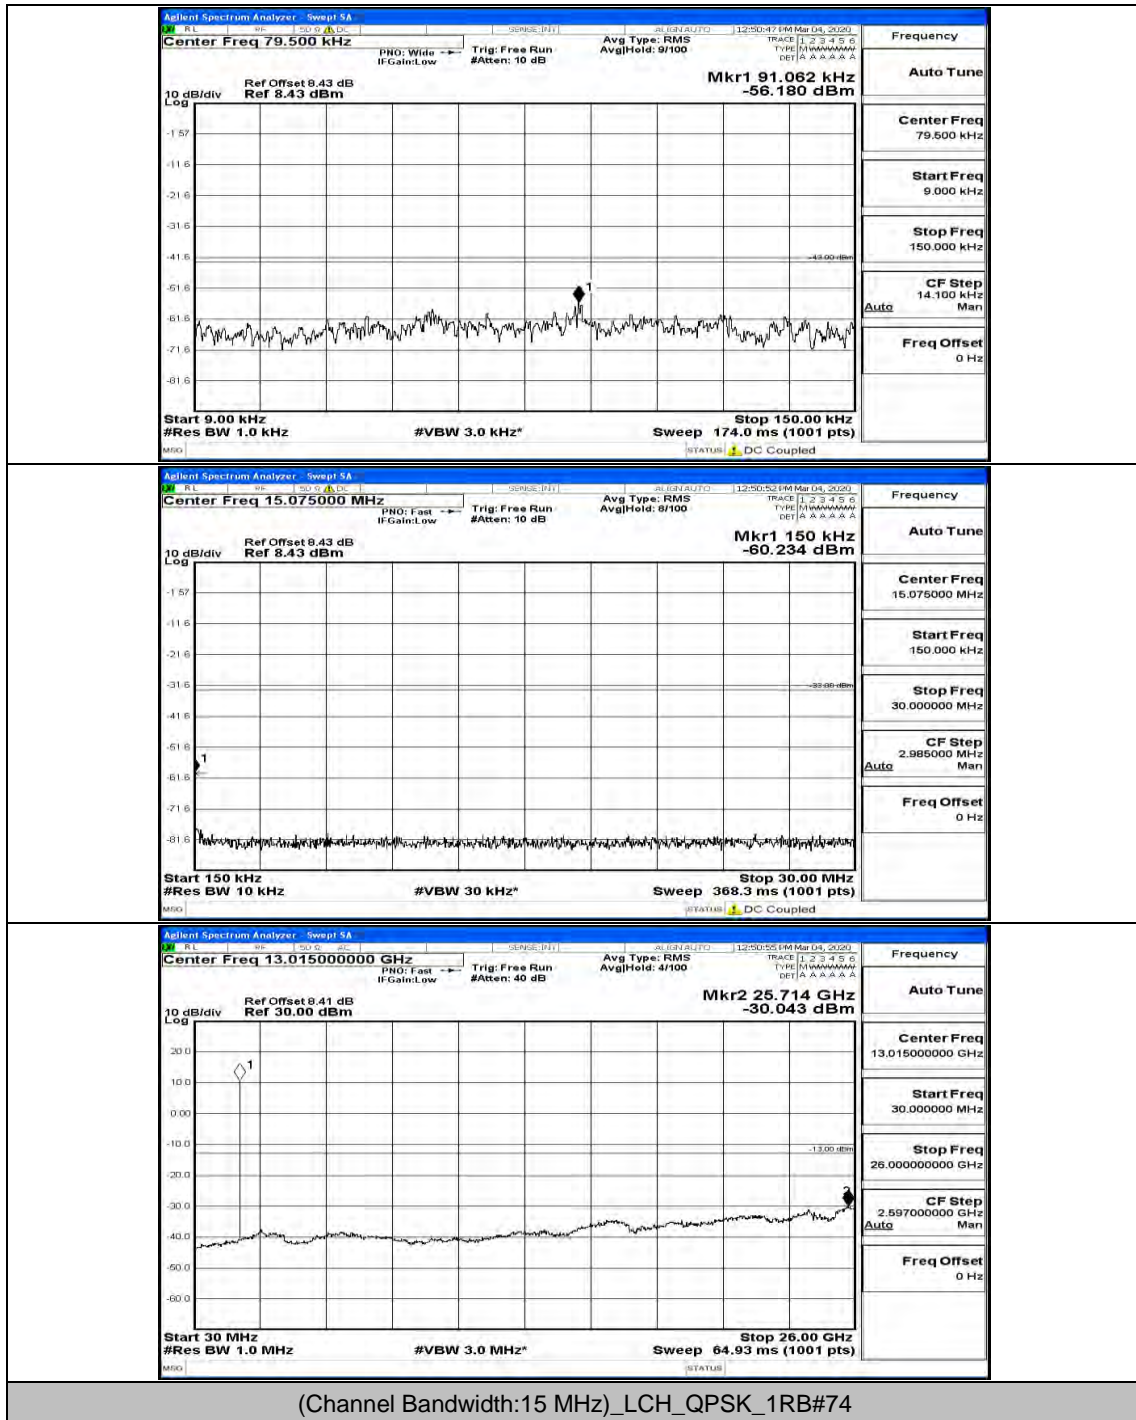

Channel Bandwidth: 10 MHz

Channel Bandwidth: 10 MHz\_LCH\_QPSK\_1RB#24

Channel Bandwidth: 15 MHz

(Channel Bandwidth:15 MHz)\_MCH\_QPSK\_1RB#0

(Channel Bandwidth:15 MHz)\_MCH\_QPSK\_1RB#37

(Channel Bandwidth:15 MHz)\_LCH\_16QAM\_1RB#0

(Channel Bandwidth:15 MHz)\_LCH\_16QAM\_1RB#37

Channel Bandwidth: 20 MHz

Channel Bandwidth: 20 MHz\_LCH\_QPSK\_1RB#99