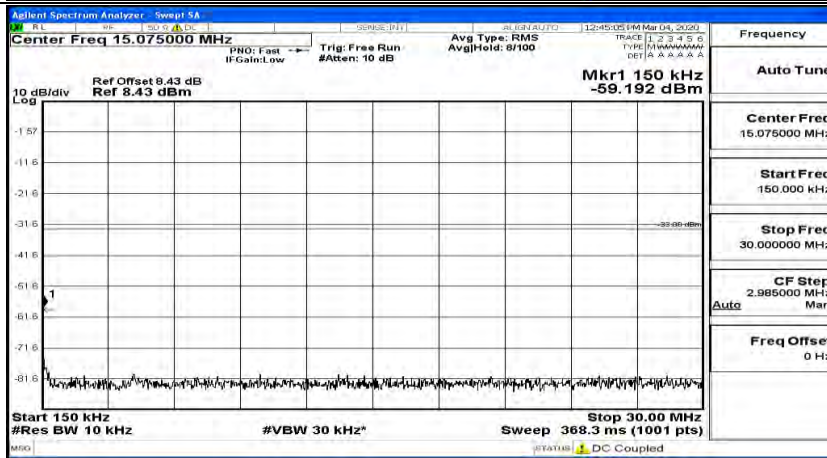

(Channel Bandwidth: 3 MHz)\_LCH\_16QAM\_1RB#7

(Channel Bandwidth: 3 MHz)\_HCH\_16QAM\_1RB#0

(Channel Bandwidth: 3 MHz)\_HCH\_16QAM\_1RB#7

Channel Bandwidth: 5 MHz

(Channel Bandwidth: 5 MHz)\_HCH\_QPSK\_1RB#0

(Channel Bandwidth: 5 MHz)\_HCH\_QPSK\_1RB#12

(Channel Bandwidth: 5 MHz)\_MCH\_16QAM\_1RB#0

(Channel Bandwidth: 5 MHz)\_MCH\_16QAM\_1RB#12

(Channel Bandwidth: 5 MHz)\_HCH\_16QAM\_1RB#0

(Channel Bandwidth: 5 MHz)\_HCH\_16QAM\_1RB#12