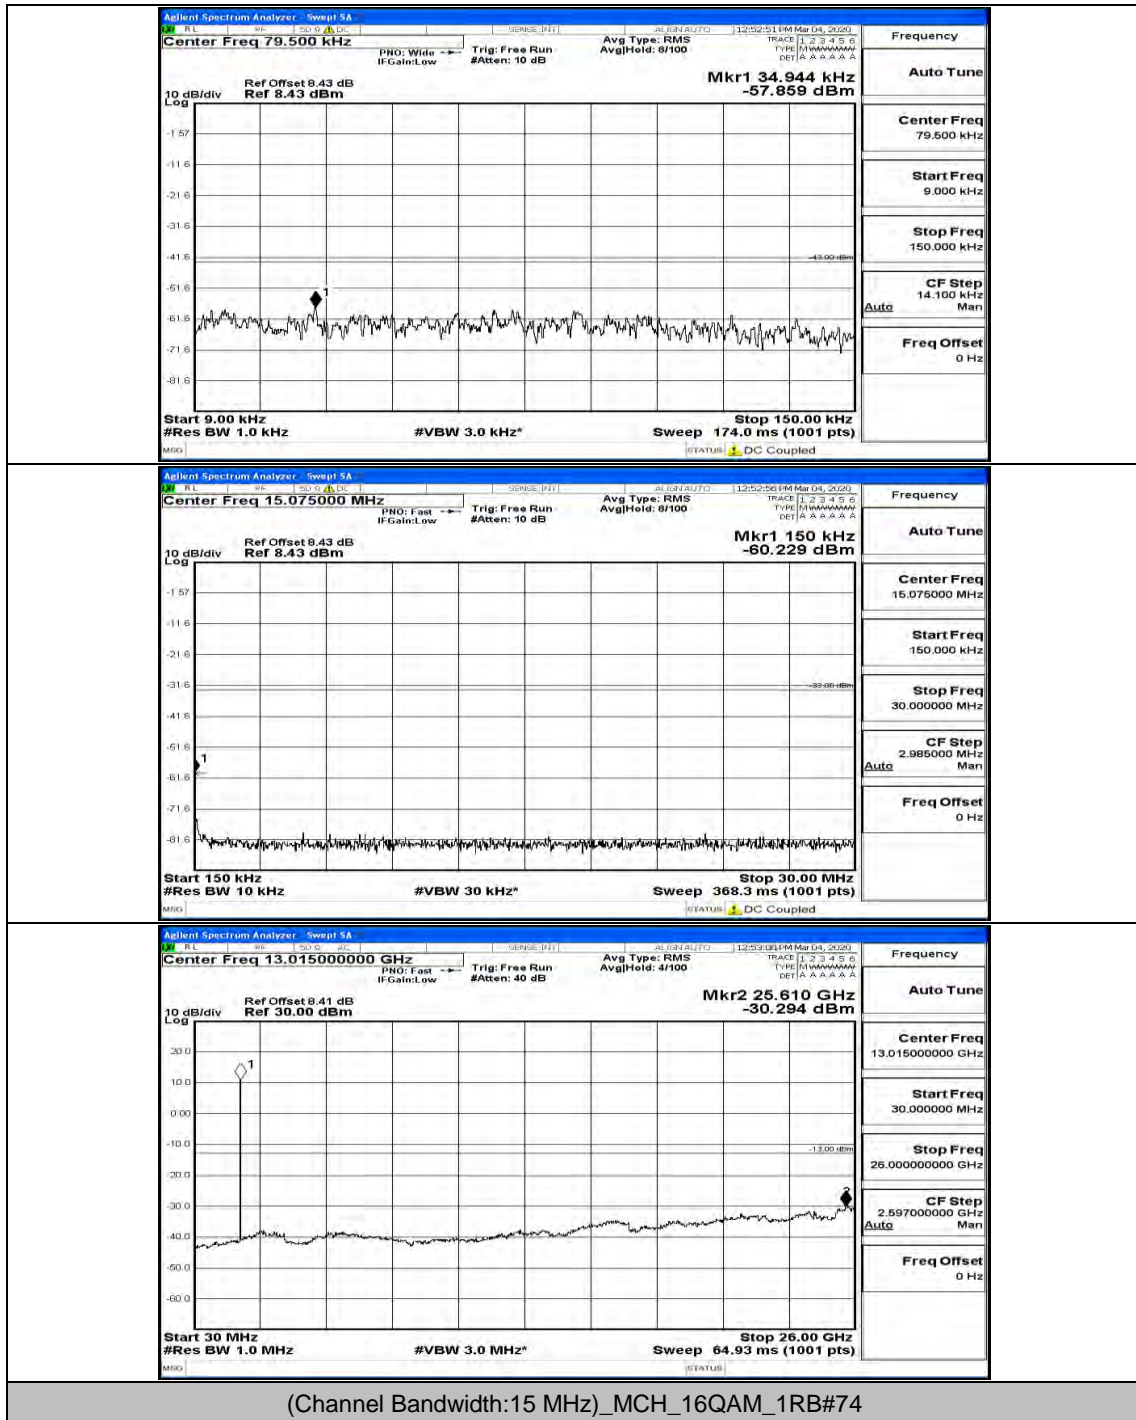

Channel Bandwidth: 10 MHz

Channel Bandwidth: 10 MHz\_LCH\_QPSK\_1RB#24

Channel Bandwidth: 15 MHz

(Channel Bandwidth:15 MHz)\_MCH\_QPSK\_1RB#0

(Channel Bandwidth:15 MHz)\_MCH\_QPSK\_1RB#37

(Channel Bandwidth:15 MHz)\_LCH\_16QAM\_1RB#0

(Channel Bandwidth:15 MHz)\_LCH\_16QAM\_1RB#37

Channel Bandwidth: 20 MHz

Channel Bandwidth: 20 MHz\_LCH\_QPSK\_1RB#99