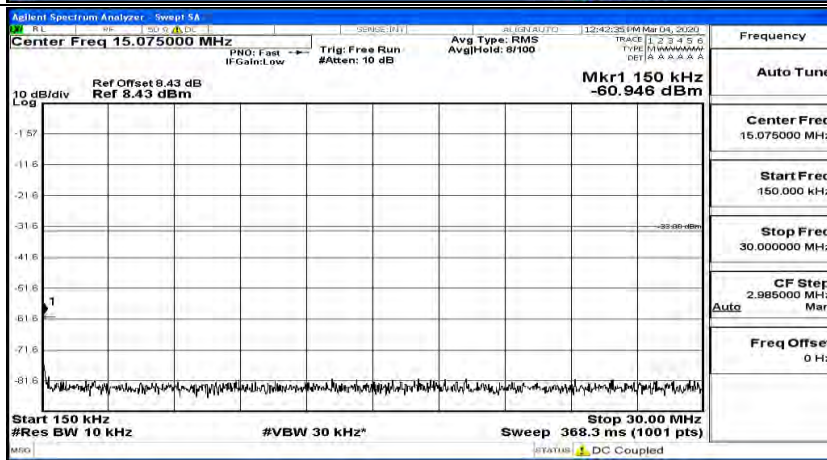

(Channel Bandwidth: 3 MHz)\_LCH\_16QAM\_1RB#7

(Channel Bandwidth: 3 MHz)\_HCH\_16QAM\_1RB#0

(Channel Bandwidth: 3 MHz)\_HCH\_16QAM\_1RB#7

Channel Bandwidth: 5 MHz

(Channel Bandwidth: 5 MHz)\_HCH\_QPSK\_1RB#0