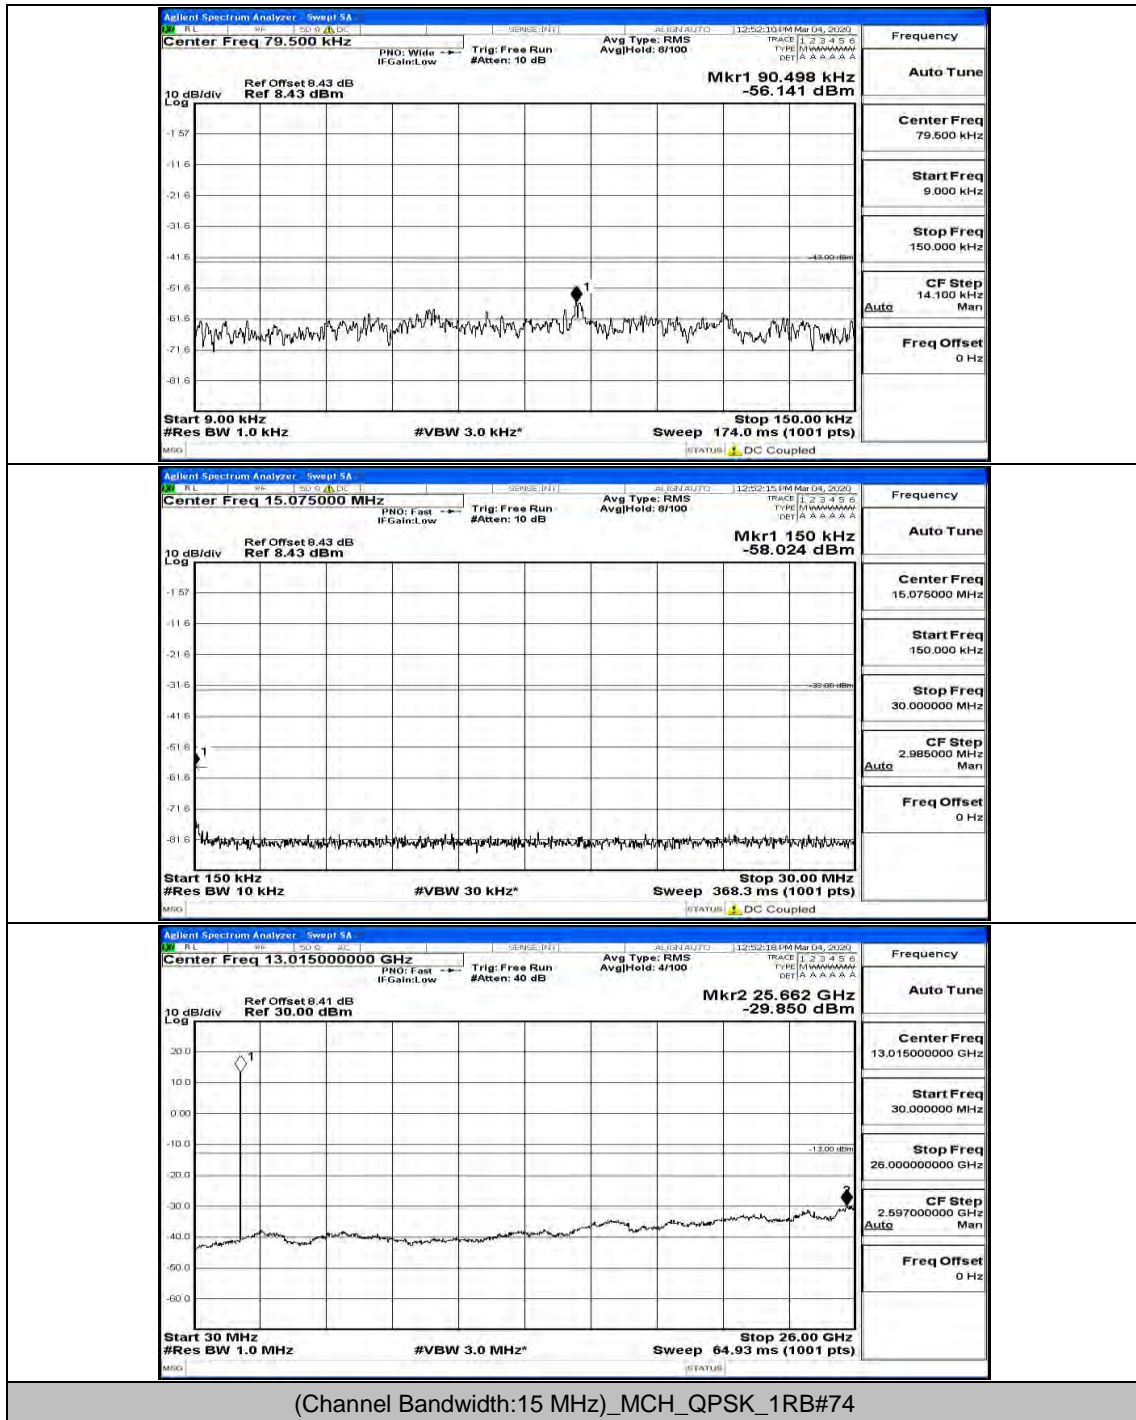

Channel Bandwidth: 10 MHz

Channel Bandwidth: 10 MHz\_LCH\_QPSK\_1RB#24

Channel Bandwidth: 15 MHz

(Channel Bandwidth:15 MHz)\_MCH\_QPSK\_1RB#0

(Channel Bandwidth:15 MHz)\_MCH\_QPSK\_1RB#37

(Channel Bandwidth:15 MHz)\_LCH\_16QAM\_1RB#0

(Channel Bandwidth:15 MHz)\_LCH\_16QAM\_1RB#37

Channel Bandwidth: 20 MHz

Channel Bandwidth: 20 MHz\_LCH\_QPSK\_1RB#99