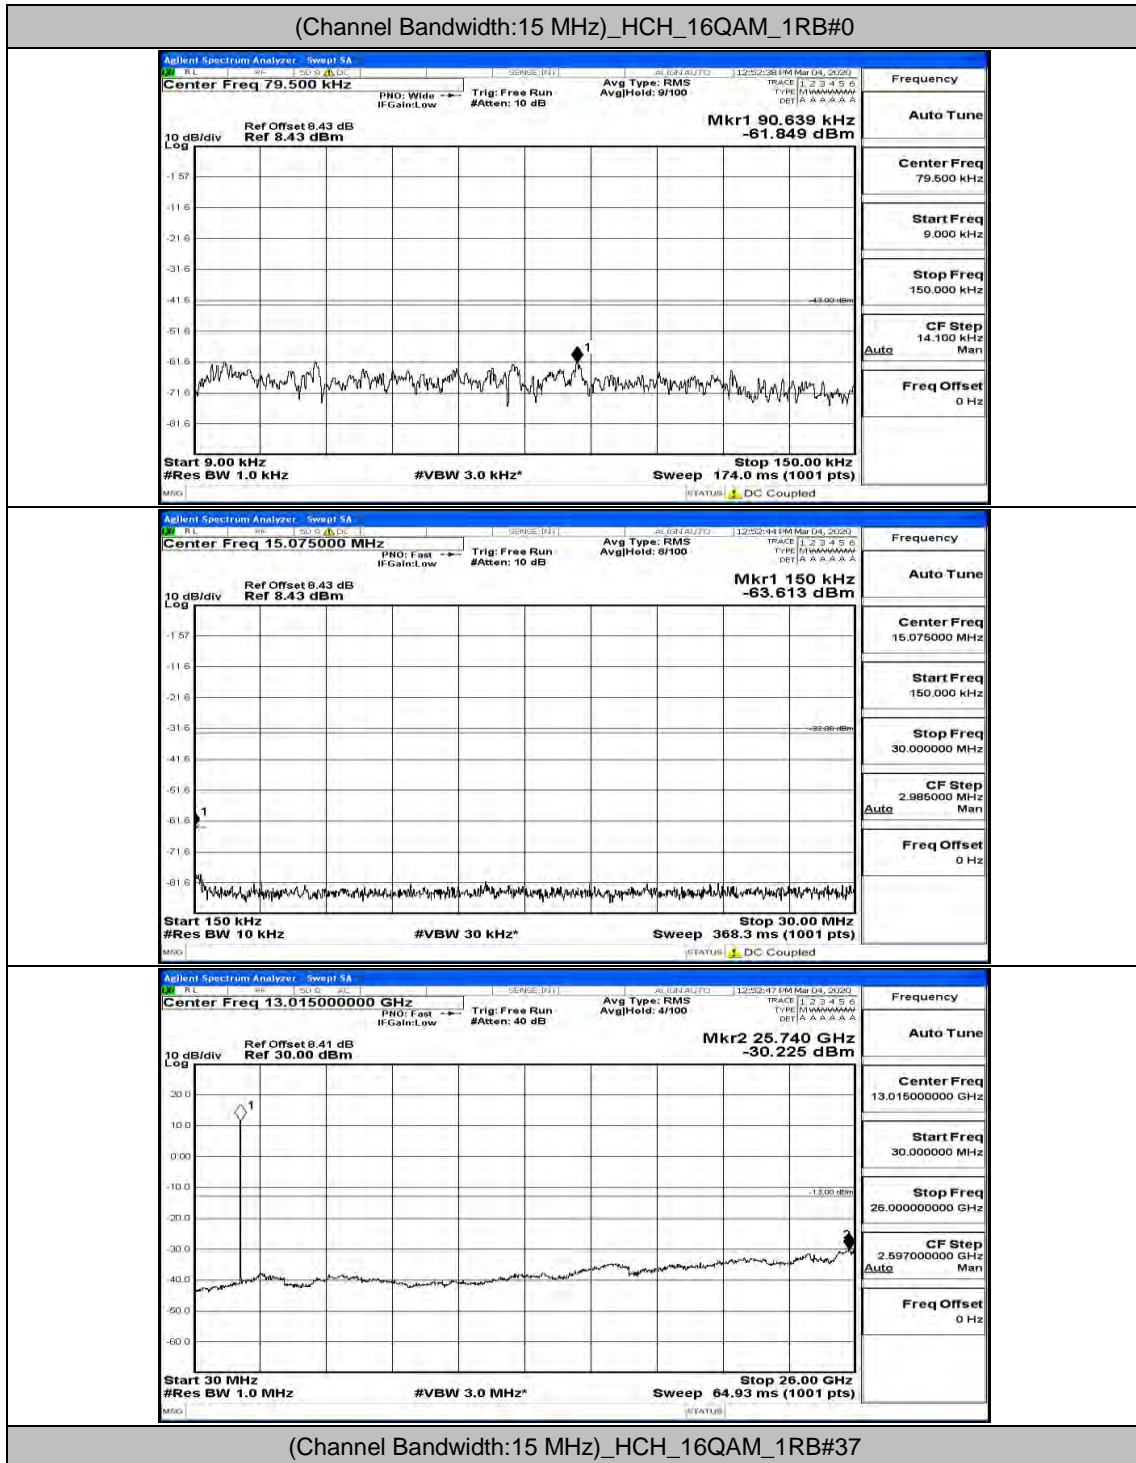

(Channel Bandwidth:15 MHz)\_LCH\_16QAM\_1RB#37

Channel Bandwidth: 20 MHz

Channel Bandwidth: 20 MHz\_LCH\_QPSK\_1RB#99