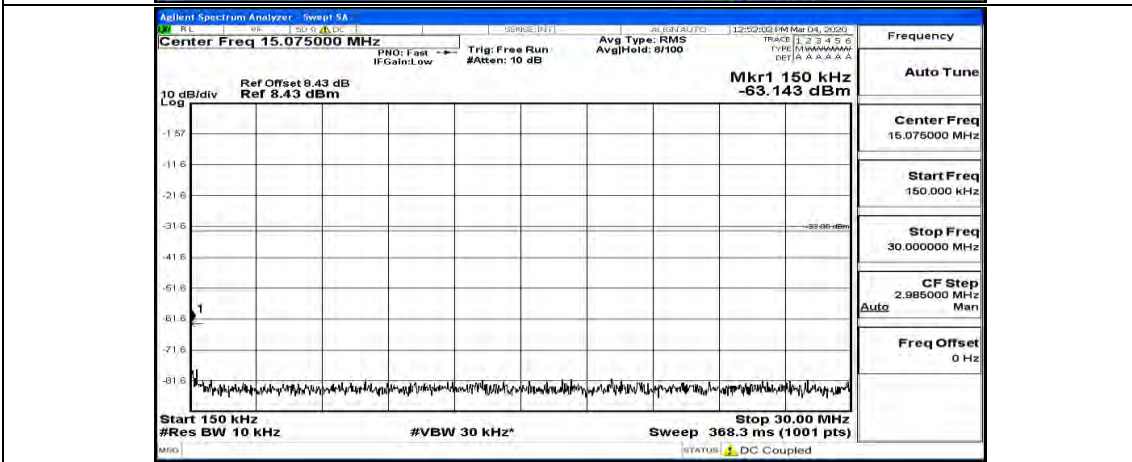

Channel Bandwidth: 10 MHz

Channel Bandwidth: 10 MHz\_LCH\_QPSK\_1RB#24

Channel Bandwidth: 15 MHz

(Channel Bandwidth:15 MHz)\_MCH\_QPSK\_1RB#0

(Channel Bandwidth:15 MHz)\_MCH\_QPSK\_1RB#37

(Channel Bandwidth:15 MHz)\_LCH\_16QAM\_1RB#0