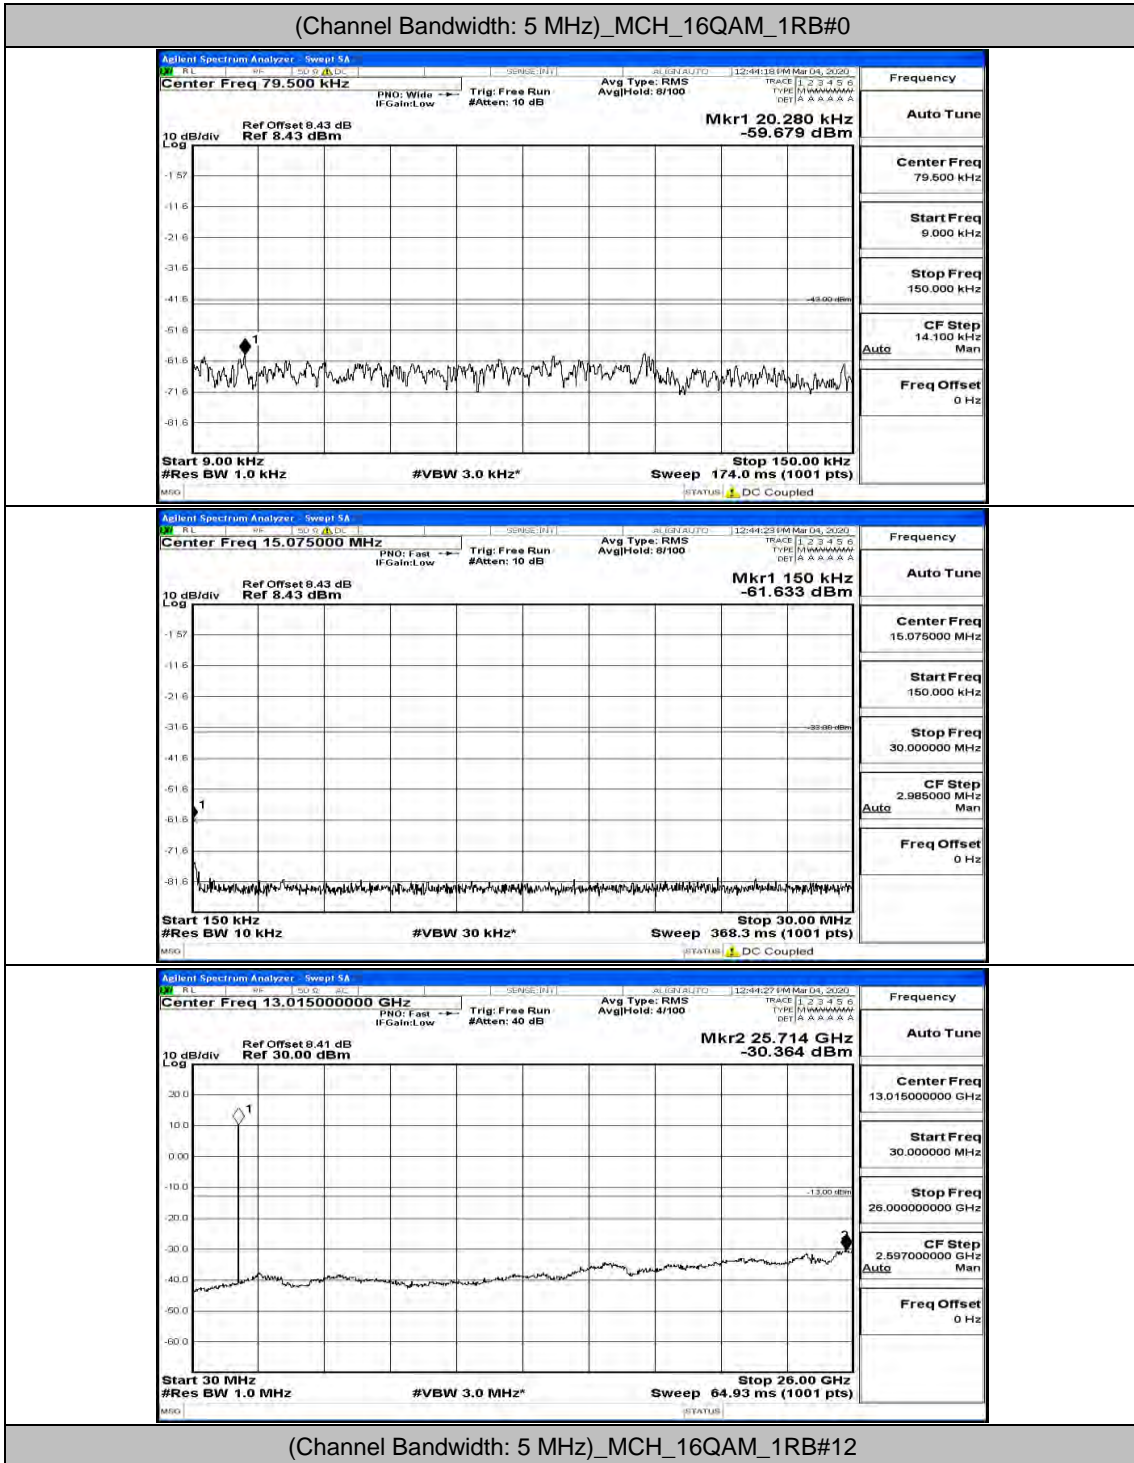

(Channel Bandwidth: 3 MHz)\_MCH\_QPSK\_1RB#0

(Channel Bandwidth: 3 MHz)\_MCH\_QPSK\_1RB#7

(Channel Bandwidth: 3 MHz)\_HCH\_QPSK\_1RB#0

(Channel Bandwidth: 3 MHz)\_HCH\_QPSK\_1RB#7

(Channel Bandwidth: 3 MHz)\_LCH\_16QAM\_1RB#0

(Channel Bandwidth: 3 MHz)\_LCH\_16QAM\_1RB#7

(Channel Bandwidth: 3 MHz)\_HCH\_16QAM\_1RB#0

(Channel Bandwidth: 3 MHz)\_HCH\_16QAM\_1RB#7

Channel Bandwidth: 5 MHz

(Channel Bandwidth: 5 MHz)\_HCH\_QPSK\_1RB#0

(Channel Bandwidth: 5 MHz)\_HCH\_QPSK\_1RB#12

(Channel Bandwidth: 5 MHz)\_MCH\_16QAM\_1RB#0

(Channel Bandwidth: 5 MHz)\_MCH\_16QAM\_1RB#12

(Channel Bandwidth: 5 MHz)\_HCH\_16QAM\_1RB#0

(Channel Bandwidth: 5 MHz)\_HCH\_16QAM\_1RB#12