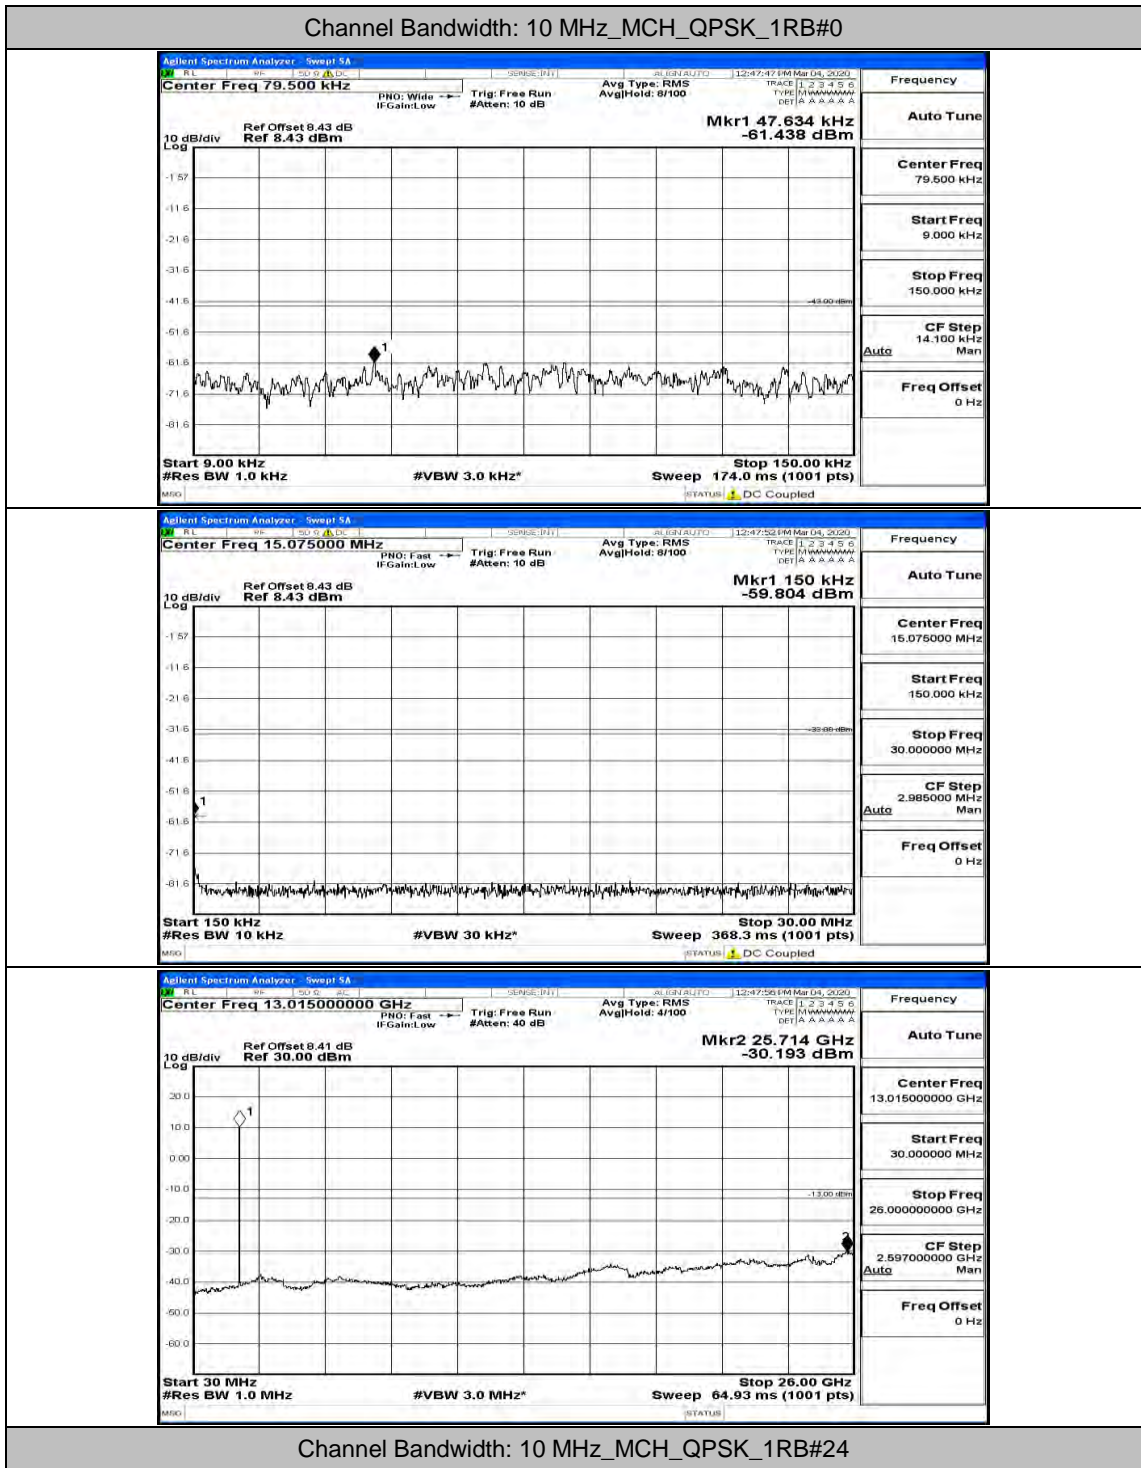

(Channel Bandwidth: 5 MHz)\_HCH\_QPSK\_1RB#12

(Channel Bandwidth: 5 MHz)\_MCH\_16QAM\_1RB#0

(Channel Bandwidth: 5 MHz)\_MCH\_16QAM\_1RB#12

(Channel Bandwidth: 5 MHz)\_HCH\_16QAM\_1RB#0

(Channel Bandwidth: 5 MHz)\_HCH\_16QAM\_1RB#12

Channel Bandwidth: 10 MHz

Channel Bandwidth: 10 MHz\_LCH\_QPSK\_1RB#24

Channel Bandwidth: 15 MHz

(Channel Bandwidth:15 MHz)\_MCH\_QPSK\_1RB#0

(Channel Bandwidth:15 MHz)\_MCH\_QPSK\_1RB#37

(Channel Bandwidth:15 MHz)\_LCH\_16QAM\_1RB#0