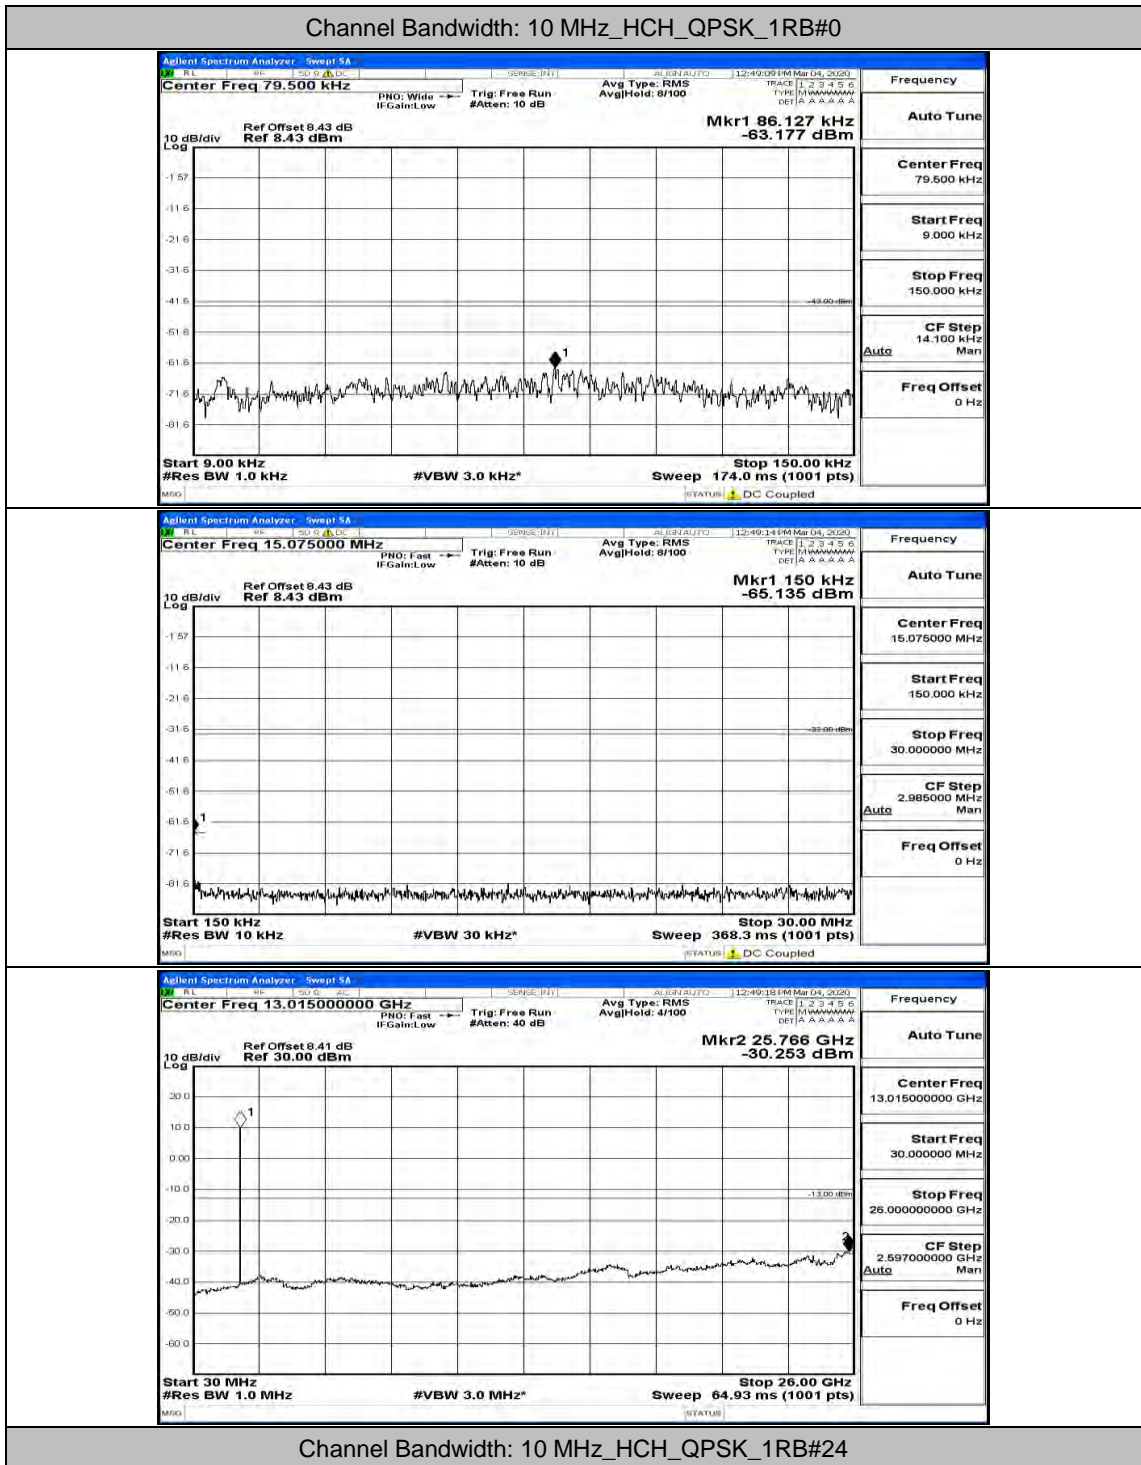

Channel Bandwidth: 10 MHz

Channel Bandwidth: 10 MHz\_LCH\_QPSK\_1RB#24

Channel Bandwidth: 15 MHz

(Channel Bandwidth:15 MHz)\_MCH\_QPSK\_1RB#0

(Channel Bandwidth:15 MHz)\_MCH\_QPSK\_1RB#37

(Channel Bandwidth:15 MHz)\_LCH\_16QAM\_1RB#0

(Channel Bandwidth:15 MHz)\_LCH\_16QAM\_1RB#37

Channel Bandwidth: 20 MHz

Channel Bandwidth: 20 MHz\_LCH\_QPSK\_1RB#99