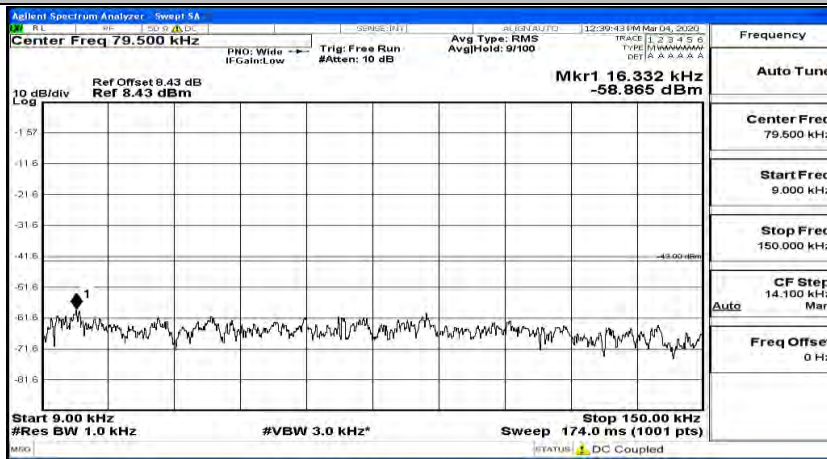

(Channel Bandwidth: 3 MHz)\_MCH\_QPSK\_1RB#0

(Channel Bandwidth: 3 MHz)\_MCH\_QPSK\_1RB#7

(Channel Bandwidth: 3 MHz)\_HCH\_QPSK\_1RB#0

(Channel Bandwidth: 3 MHz)\_HCH\_QPSK\_1RB#7

(Channel Bandwidth: 3 MHz)\_LCH\_16QAM\_1RB#0

(Channel Bandwidth: 3 MHz)\_LCH\_16QAM\_1RB#7

(Channel Bandwidth: 3 MHz)\_HCH\_16QAM\_1RB#0

(Channel Bandwidth: 3 MHz)\_HCH\_16QAM\_1RB#7

Channel Bandwidth: 5 MHz

(Channel Bandwidth: 5 MHz)\_HCH\_QPSK\_1RB#0