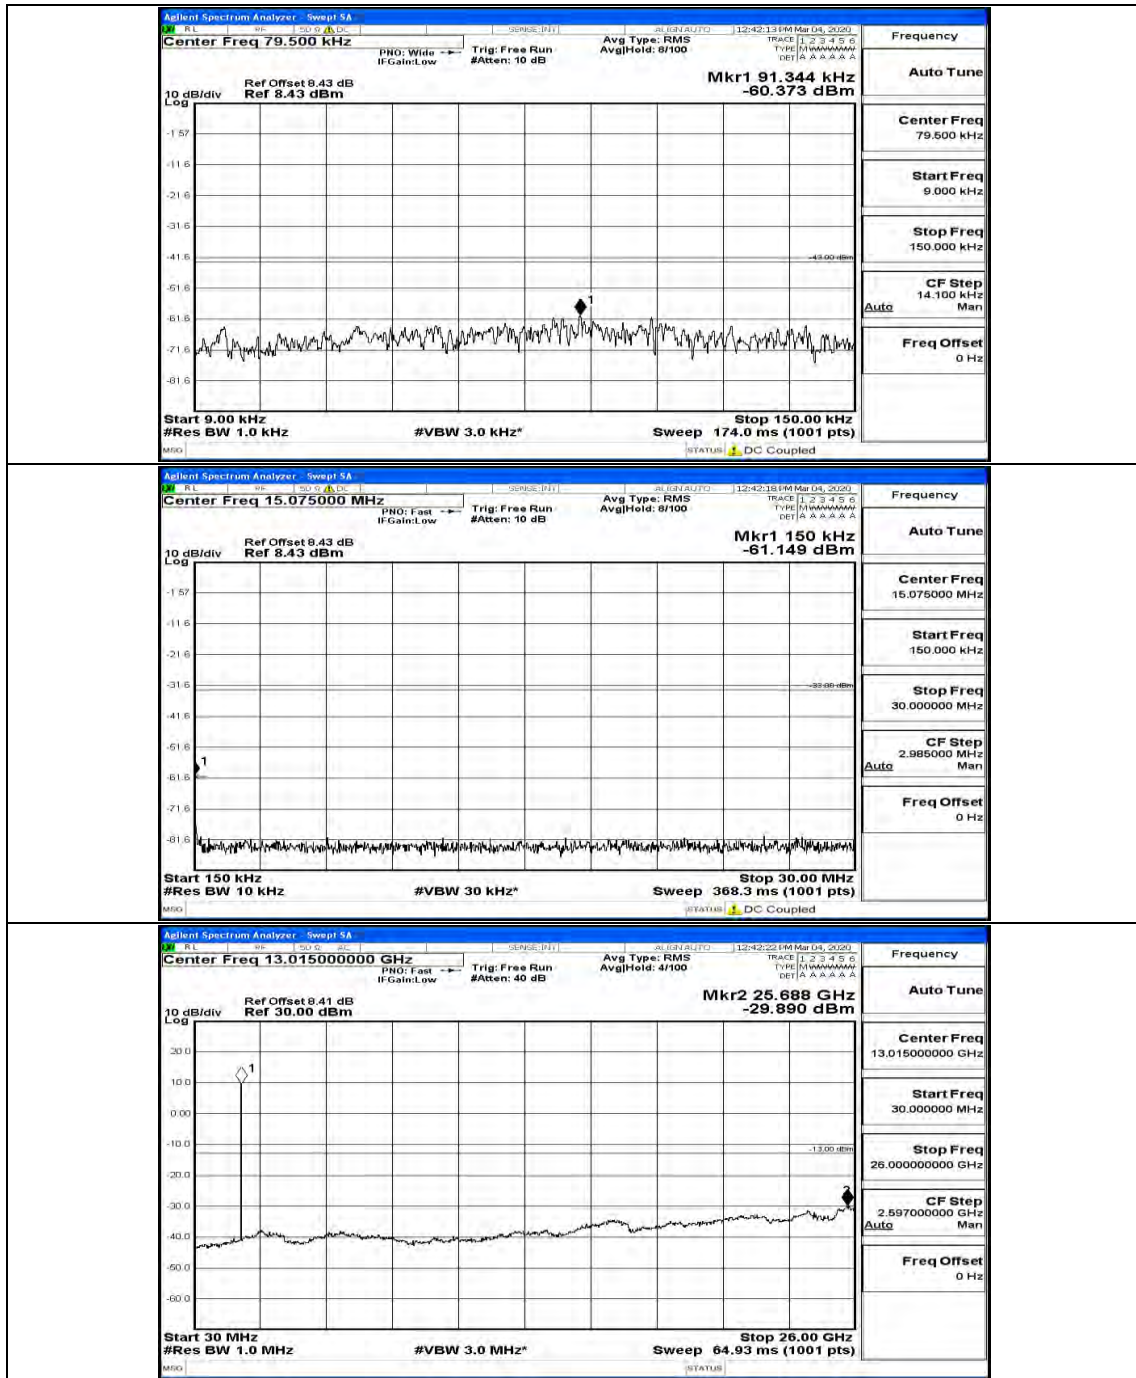

(Channel Bandwidth: 3 MHz)\_MCH\_QPSK\_1RB#0

(Channel Bandwidth: 3 MHz)\_MCH\_QPSK\_1RB#7

(Channel Bandwidth: 3 MHz)\_HCH\_QPSK\_1RB#0

(Channel Bandwidth: 3 MHz)\_HCH\_QPSK\_1RB#7

(Channel Bandwidth: 3 MHz)\_LCH\_16QAM\_1RB#0

(Channel Bandwidth: 3 MHz)\_LCH\_16QAM\_1RB#7

(Channel Bandwidth: 3 MHz)\_HCH\_16QAM\_1RB#0

(Channel Bandwidth: 3 MHz)\_HCH\_16QAM\_1RB#7

Channel Bandwidth: 5 MHz

(Channel Bandwidth: 5 MHz)\_HCH\_QPSK\_1RB#0

(Channel Bandwidth: 5 MHz)\_HCH\_QPSK\_1RB#12

(Channel Bandwidth: 5 MHz)\_MCH\_16QAM\_1RB#0

(Channel Bandwidth: 5 MHz)\_MCH\_16QAM\_1RB#12

(Channel Bandwidth: 5 MHz)\_HCH\_16QAM\_1RB#0

(Channel Bandwidth: 5 MHz)\_HCH\_16QAM\_1RB#12