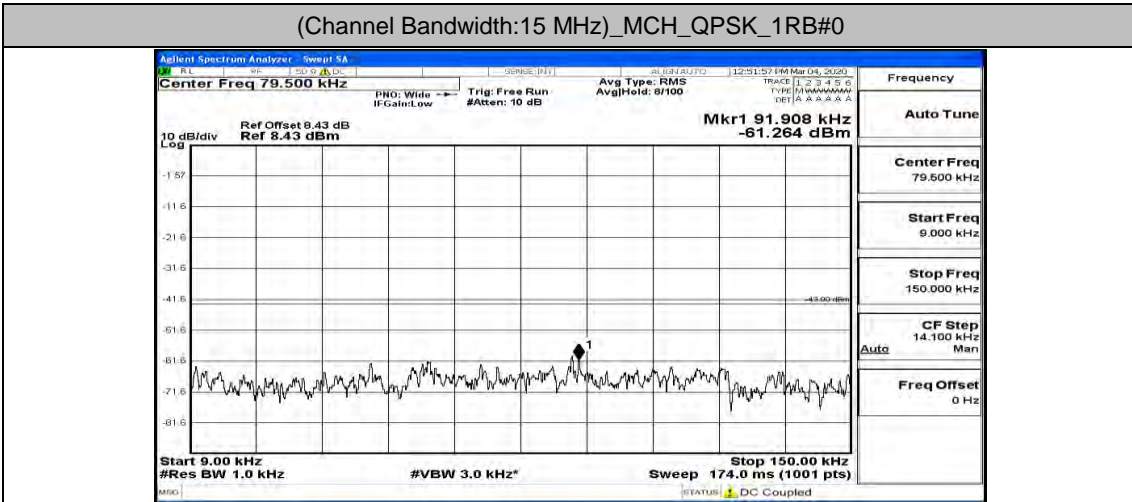

Channel Bandwidth: 10 MHz

Channel Bandwidth: 10 MHz\_LCH\_QPSK\_1RB#24

Channel Bandwidth: 15 MHz

(Channel Bandwidth:15 MHz)\_MCH\_QPSK\_1RB#0

(Channel Bandwidth:15 MHz)\_MCH\_QPSK\_1RB#37

(Channel Bandwidth:15 MHz)\_LCH\_16QAM\_1RB#0