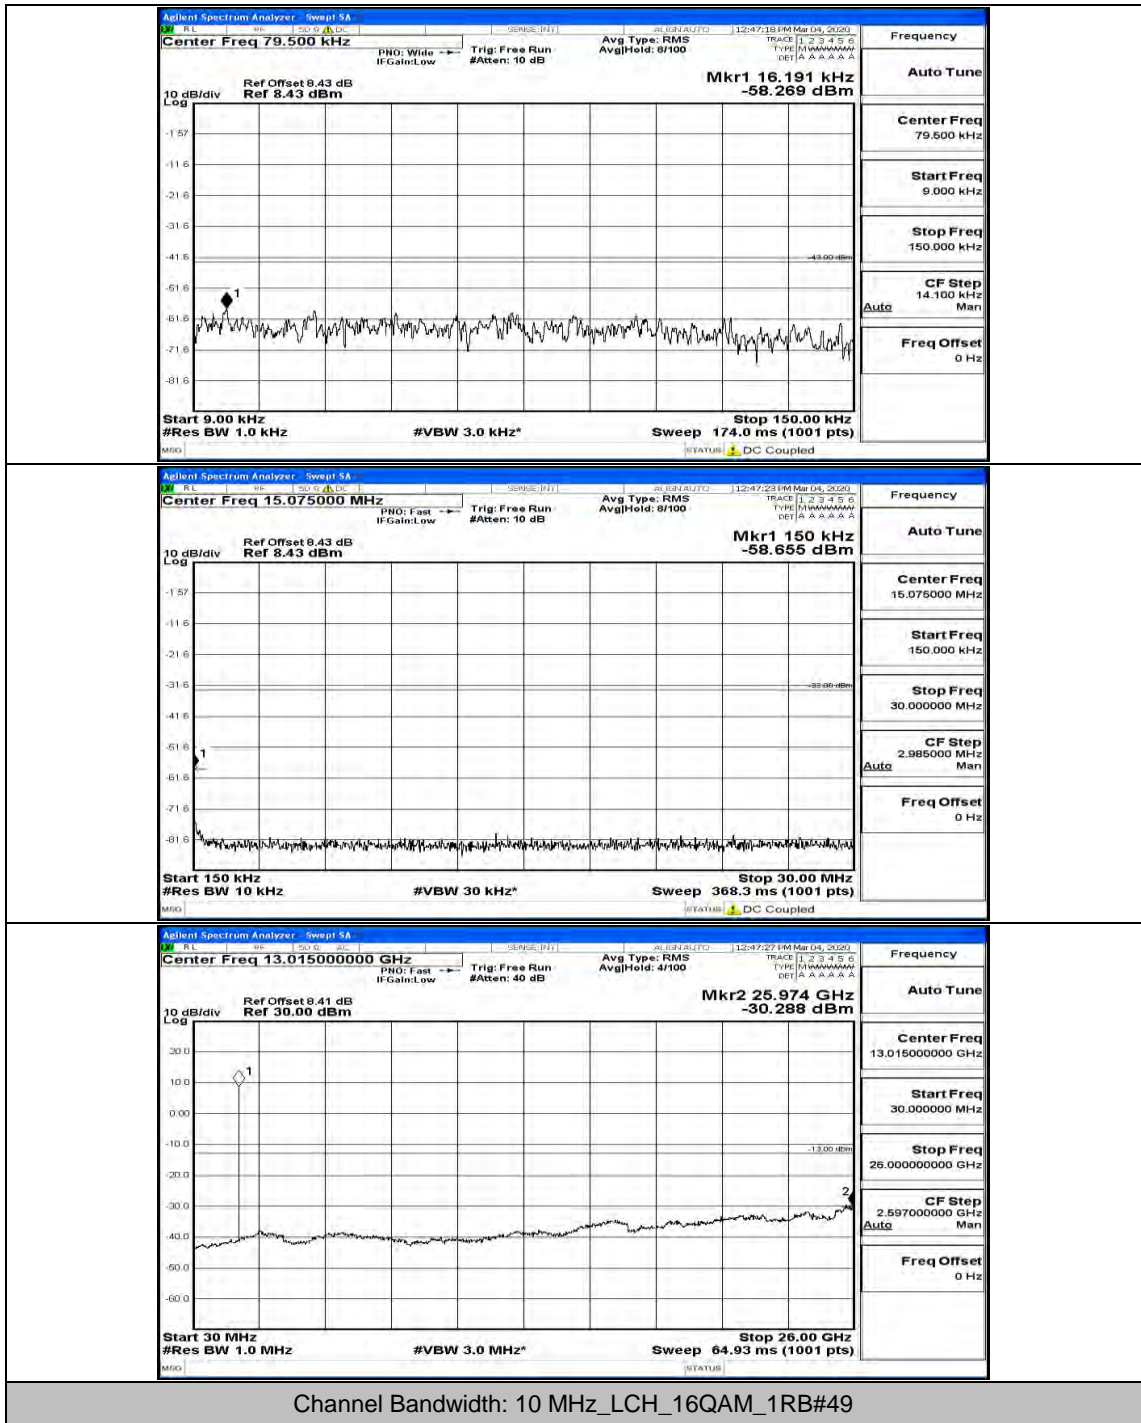

(Channel Bandwidth: 5 MHz)\_HCH\_QPSK\_1RB#12

(Channel Bandwidth: 5 MHz)\_MCH\_16QAM\_1RB#0

(Channel Bandwidth: 5 MHz)\_MCH\_16QAM\_1RB#12

(Channel Bandwidth: 5 MHz)\_HCH\_16QAM\_1RB#0

(Channel Bandwidth: 5 MHz)\_HCH\_16QAM\_1RB#12

Channel Bandwidth: 10 MHz

Channel Bandwidth: 10 MHz\_LCH\_QPSK\_1RB#24

Channel Bandwidth: 15 MHz

(Channel Bandwidth:15 MHz)\_MCH\_QPSK\_1RB#0

(Channel Bandwidth:15 MHz)\_MCH\_QPSK\_1RB#37

(Channel Bandwidth:15 MHz)\_LCH\_16QAM\_1RB#0

(Channel Bandwidth:15 MHz)\_LCH\_16QAM\_1RB#37

Channel Bandwidth: 20 MHz

Channel Bandwidth: 20 MHz\_LCH\_QPSK\_1RB#99