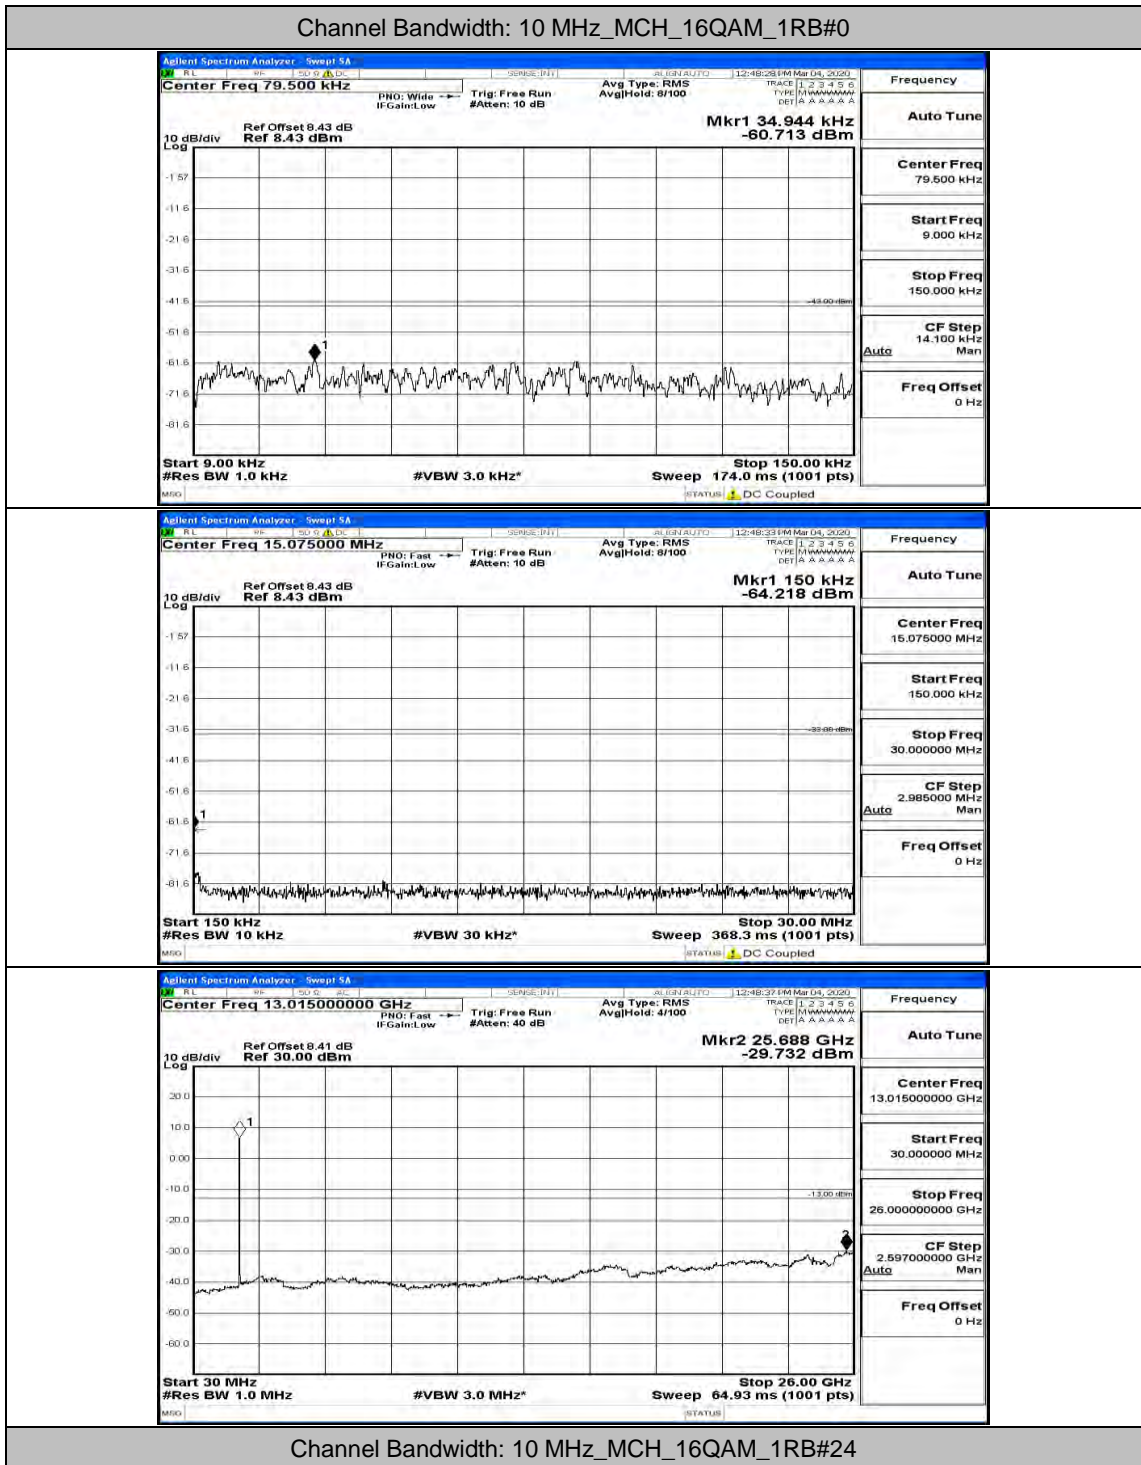

(Channel Bandwidth: 5 MHz)\_HCH\_QPSK\_1RB#12

(Channel Bandwidth: 5 MHz)\_MCH\_16QAM\_1RB#0

(Channel Bandwidth: 5 MHz)\_MCH\_16QAM\_1RB#12

(Channel Bandwidth: 5 MHz)\_HCH\_16QAM\_1RB#0

(Channel Bandwidth: 5 MHz)\_HCH\_16QAM\_1RB#12

Channel Bandwidth: 10 MHz

Channel Bandwidth: 10 MHz\_LCH\_QPSK\_1RB#24

Channel Bandwidth: 15 MHz

(Channel Bandwidth:15 MHz)\_MCH\_QPSK\_1RB#0

(Channel Bandwidth:15 MHz)\_MCH\_QPSK\_1RB#37

(Channel Bandwidth:15 MHz)\_LCH\_16QAM\_1RB#0

(Channel Bandwidth:15 MHz)\_LCH\_16QAM\_1RB#37

Channel Bandwidth: 20 MHz

Channel Bandwidth: 20 MHz\_LCH\_QPSK\_1RB#99