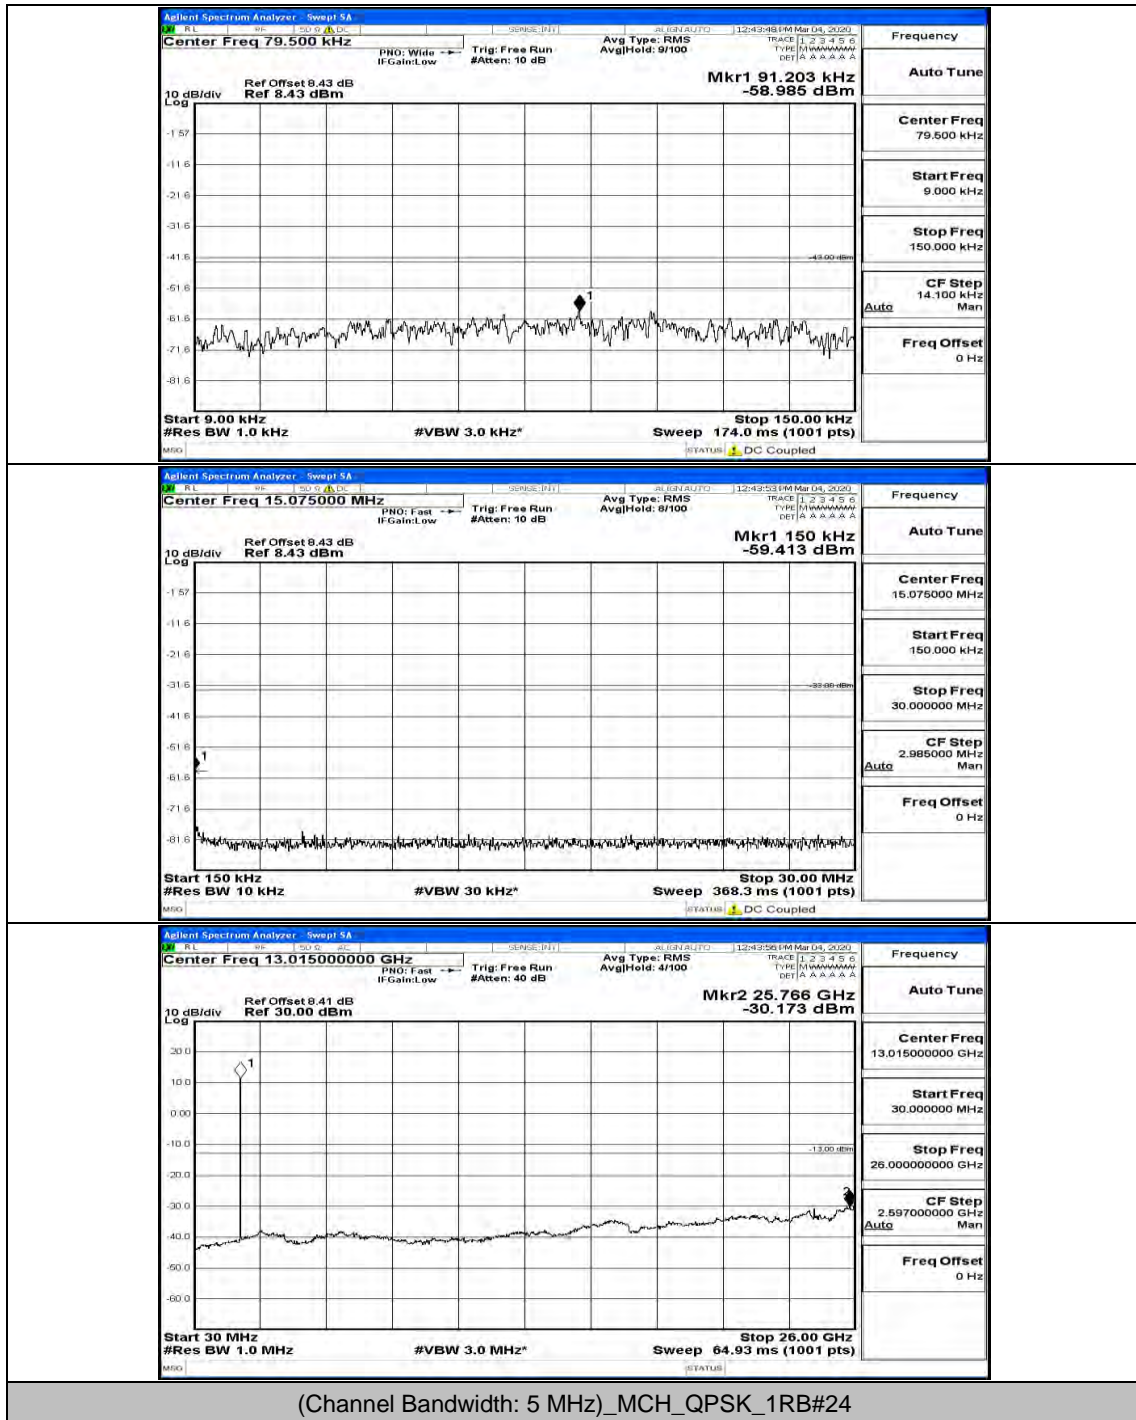

(Channel Bandwidth: 3 MHz)\_MCH\_QPSK\_1RB#0

(Channel Bandwidth: 3 MHz)\_MCH\_QPSK\_1RB#7

(Channel Bandwidth: 3 MHz)\_HCH\_QPSK\_1RB#0

(Channel Bandwidth: 3 MHz)\_HCH\_QPSK\_1RB#7

(Channel Bandwidth: 3 MHz)\_LCH\_16QAM\_1RB#0

(Channel Bandwidth: 3 MHz)\_LCH\_16QAM\_1RB#7

(Channel Bandwidth: 3 MHz)\_HCH\_16QAM\_1RB#0

(Channel Bandwidth: 3 MHz)\_HCH\_16QAM\_1RB#7

Channel Bandwidth: 5 MHz

(Channel Bandwidth: 5 MHz)\_HCH\_QPSK\_1RB#0

(Channel Bandwidth: 5 MHz)\_HCH\_QPSK\_1RB#12

(Channel Bandwidth: 5 MHz)\_MCH\_16QAM\_1RB#0

(Channel Bandwidth: 5 MHz)\_MCH\_16QAM\_1RB#12

(Channel Bandwidth: 5 MHz)\_HCH\_16QAM\_1RB#0

(Channel Bandwidth: 5 MHz)\_HCH\_16QAM\_1RB#12