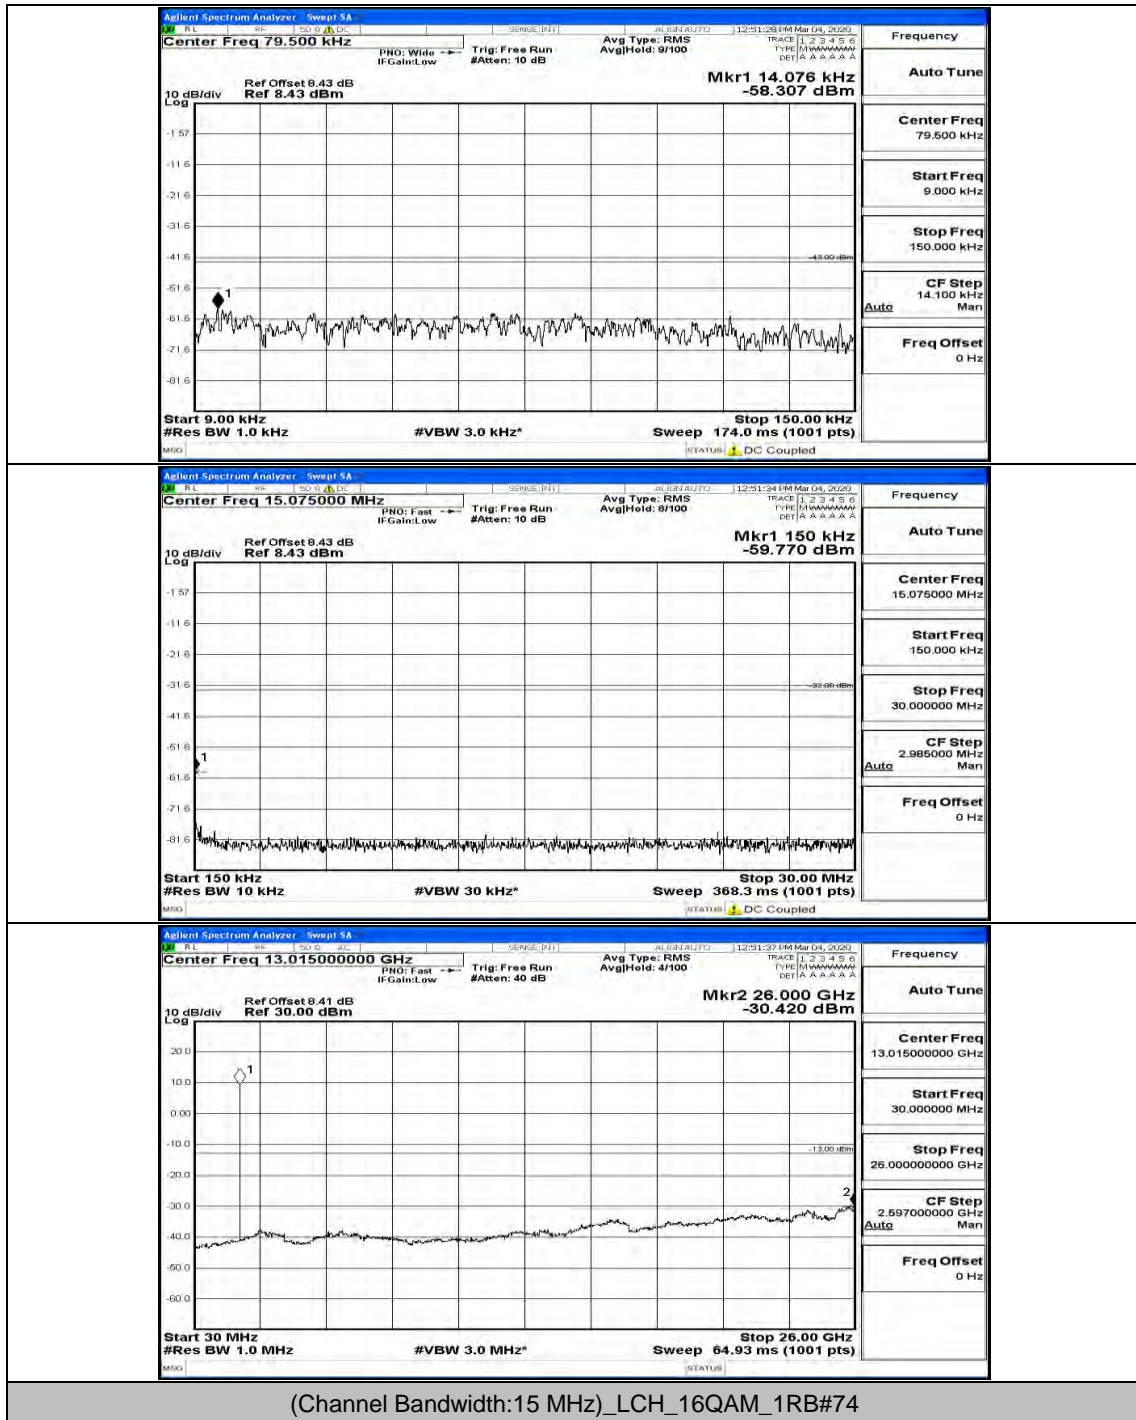

Channel Bandwidth: 10 MHz

Channel Bandwidth: 10 MHz\_LCH\_QPSK\_1RB#24

Channel Bandwidth: 15 MHz

(Channel Bandwidth:15 MHz)\_MCH\_QPSK\_1RB#0

(Channel Bandwidth:15 MHz)\_MCH\_QPSK\_1RB#37

(Channel Bandwidth:15 MHz)\_LCH\_16QAM\_1RB#0

(Channel Bandwidth:15 MHz)\_LCH\_16QAM\_1RB#37

Channel Bandwidth: 20 MHz

Channel Bandwidth: 20 MHz\_LCH\_QPSK\_1RB#99