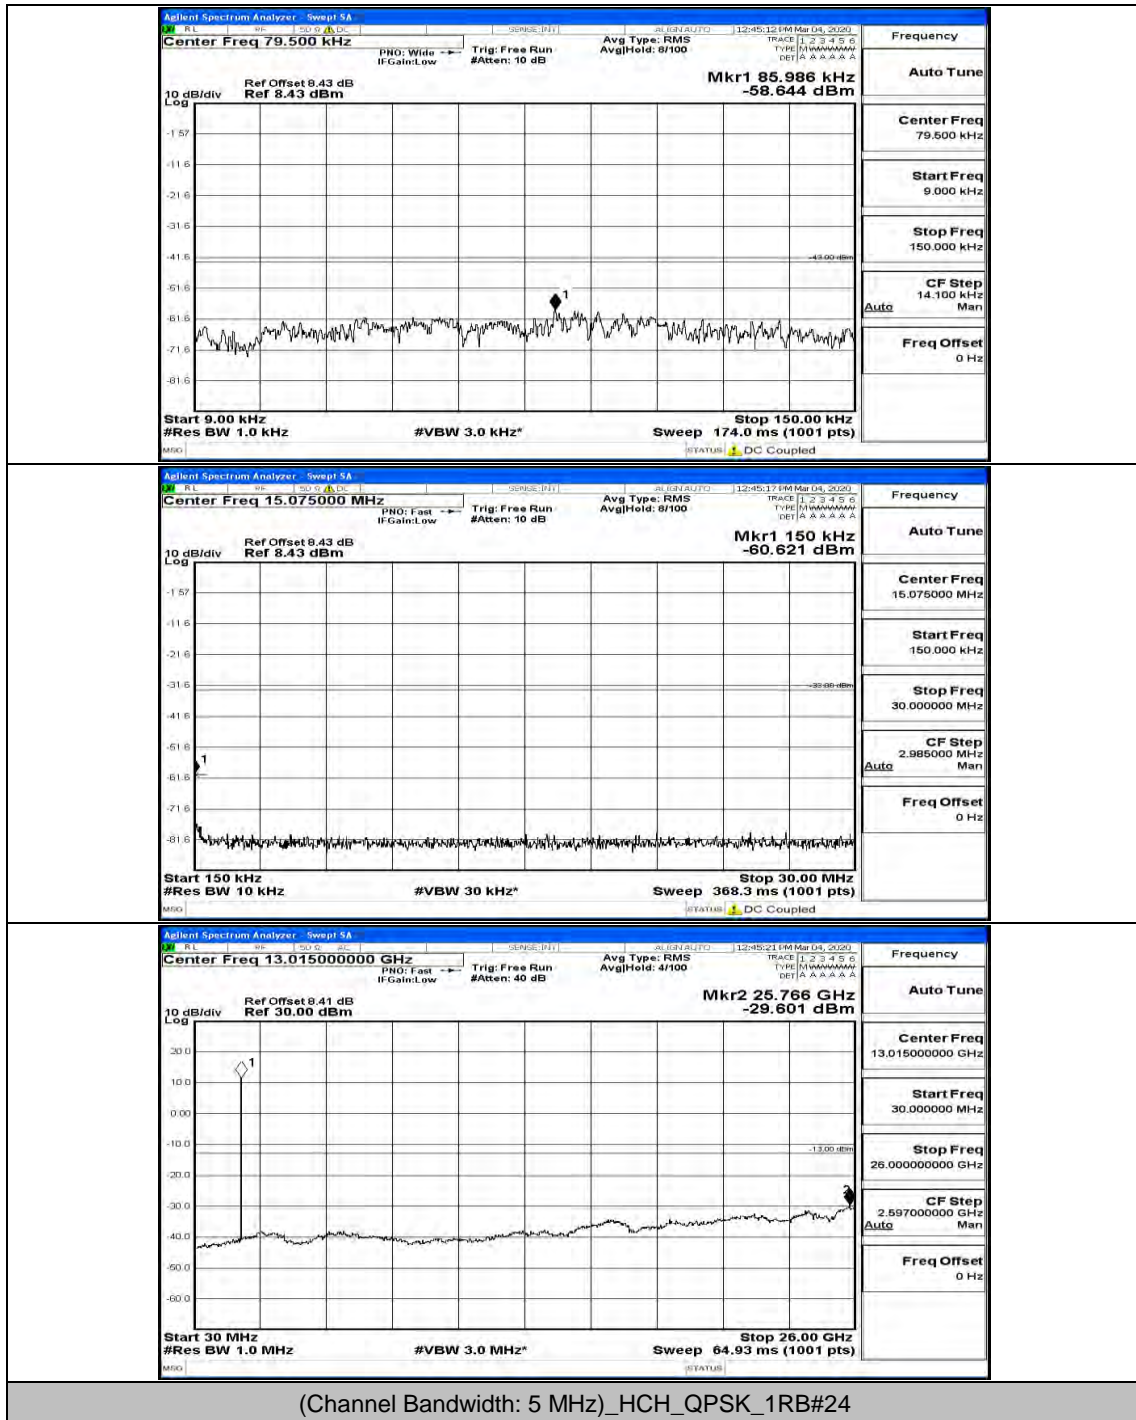

(Channel Bandwidth: 3 MHz)\_MCH\_QPSK\_1RB#0

(Channel Bandwidth: 3 MHz)\_MCH\_QPSK\_1RB#7

(Channel Bandwidth: 3 MHz)\_HCH\_QPSK\_1RB#0

(Channel Bandwidth: 3 MHz)\_HCH\_QPSK\_1RB#7

(Channel Bandwidth: 3 MHz)\_LCH\_16QAM\_1RB#0

(Channel Bandwidth: 3 MHz)\_LCH\_16QAM\_1RB#7

(Channel Bandwidth: 3 MHz)\_HCH\_16QAM\_1RB#0

(Channel Bandwidth: 3 MHz)\_HCH\_16QAM\_1RB#7

Channel Bandwidth: 5 MHz

(Channel Bandwidth: 5 MHz)\_HCH\_QPSK\_1RB#0

(Channel Bandwidth: 5 MHz)\_HCH\_QPSK\_1RB#12

(Channel Bandwidth: 5 MHz)\_MCH\_16QAM\_1RB#0

(Channel Bandwidth: 5 MHz)\_MCH\_16QAM\_1RB#12

(Channel Bandwidth: 5 MHz)\_HCH\_16QAM\_1RB#0

(Channel Bandwidth: 5 MHz)\_HCH\_16QAM\_1RB#12