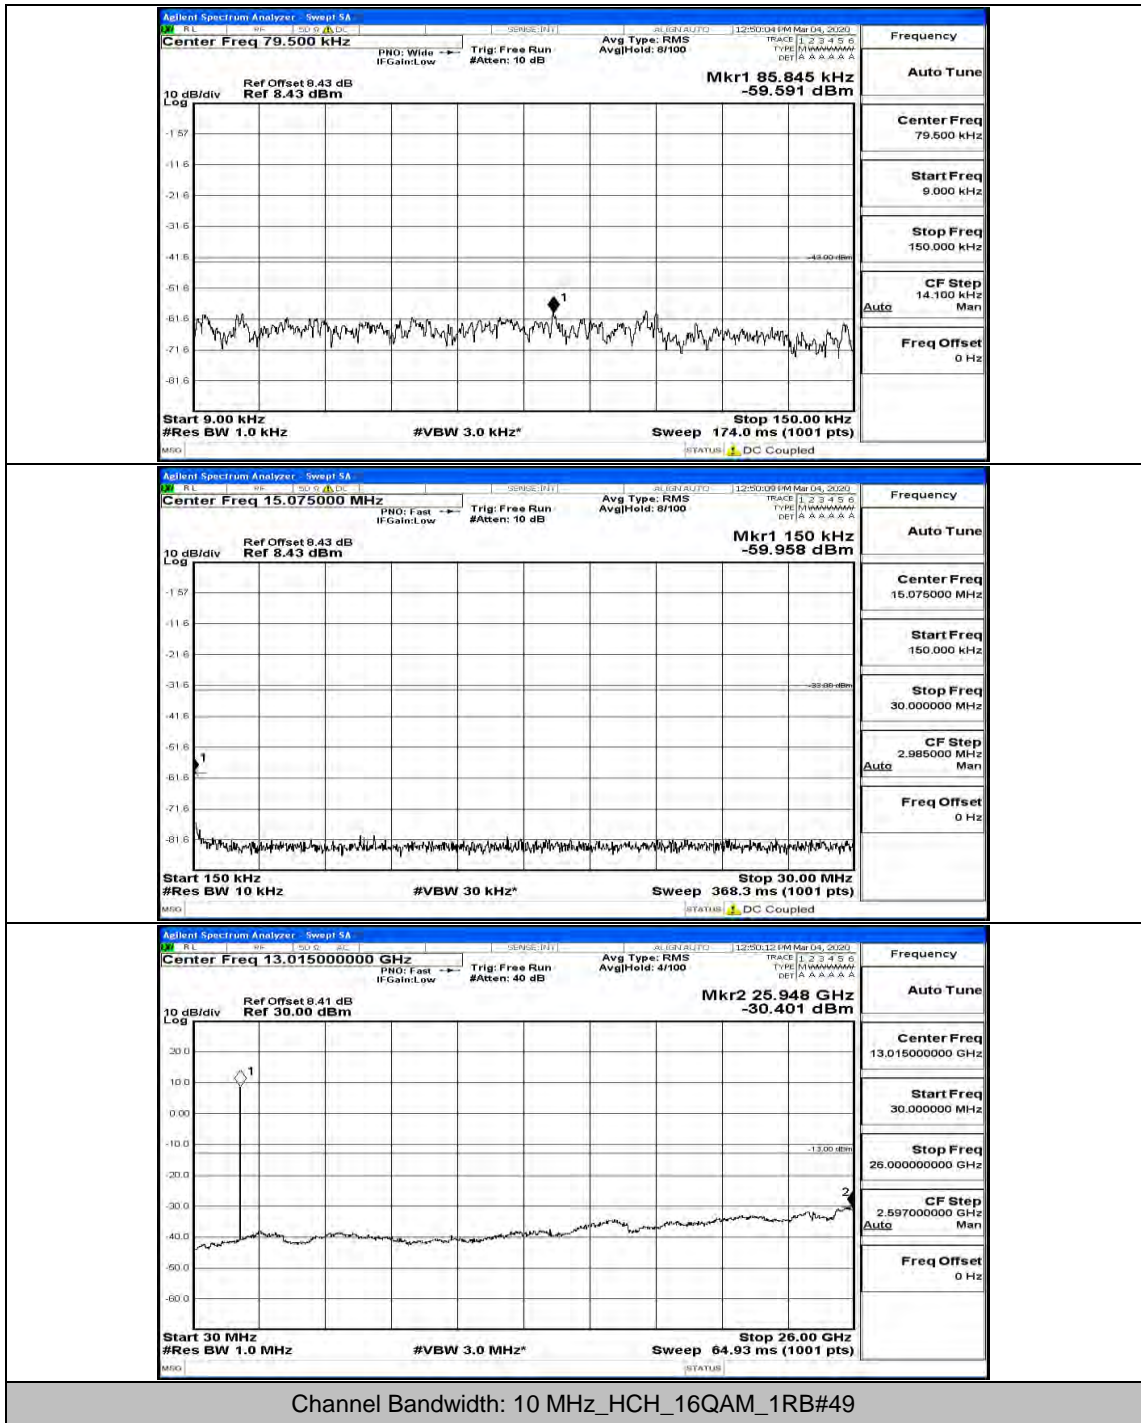

(Channel Bandwidth: 5 MHz)\_HCH\_QPSK\_1RB#12

(Channel Bandwidth: 5 MHz)\_MCH\_16QAM\_1RB#0

(Channel Bandwidth: 5 MHz)\_MCH\_16QAM\_1RB#12

(Channel Bandwidth: 5 MHz)\_HCH\_16QAM\_1RB#0

(Channel Bandwidth: 5 MHz)\_HCH\_16QAM\_1RB#12

Channel Bandwidth: 10 MHz

Channel Bandwidth: 10 MHz\_LCH\_QPSK\_1RB#24

Channel Bandwidth: 15 MHz

(Channel Bandwidth:15 MHz)\_MCH\_QPSK\_1RB#0

(Channel Bandwidth:15 MHz)\_MCH\_QPSK\_1RB#37

(Channel Bandwidth:15 MHz)\_LCH\_16QAM\_1RB#0

(Channel Bandwidth:15 MHz)\_LCH\_16QAM\_1RB#37

Channel Bandwidth: 20 MHz

Channel Bandwidth: 20 MHz\_LCH\_QPSK\_1RB#99