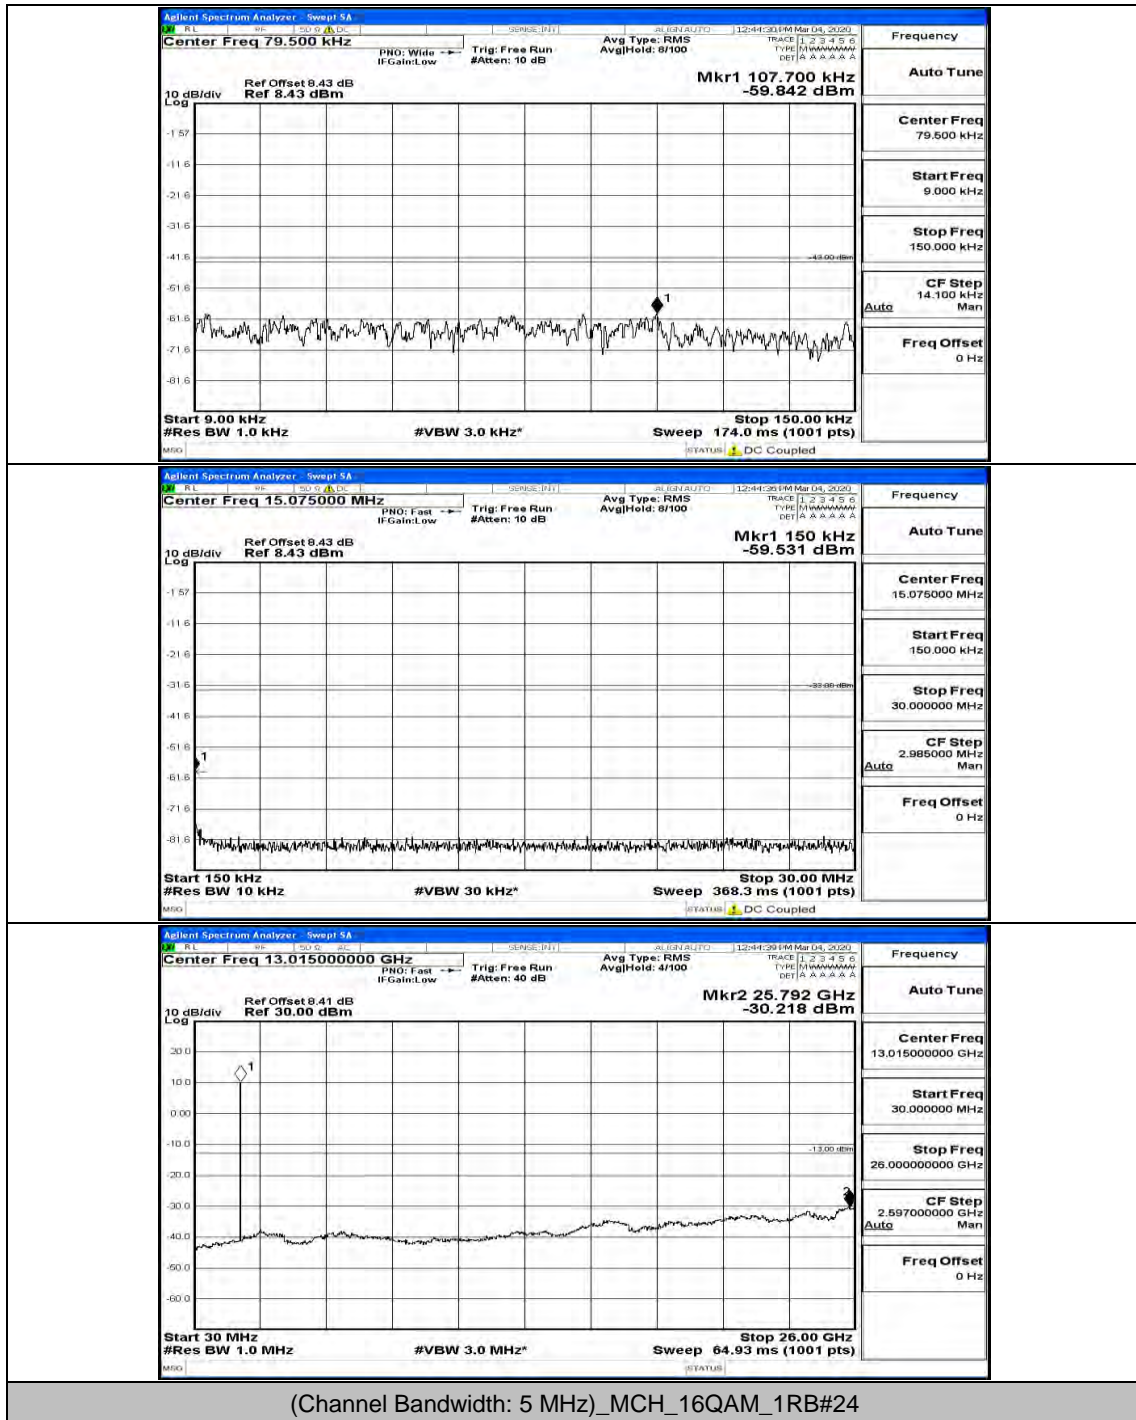

(Channel Bandwidth: 5 MHz)\_HCH\_QPSK\_1RB#12

(Channel Bandwidth: 5 MHz)\_MCH\_16QAM\_1RB#0

(Channel Bandwidth: 5 MHz)\_MCH\_16QAM\_1RB#12

(Channel Bandwidth: 5 MHz)\_HCH\_16QAM\_1RB#0

(Channel Bandwidth: 5 MHz)\_HCH\_16QAM\_1RB#12

Channel Bandwidth: 10 MHz

Channel Bandwidth: 10 MHz\_LCH\_QPSK\_1RB#24

Channel Bandwidth: 15 MHz

(Channel Bandwidth:15 MHz)\_MCH\_QPSK\_1RB#0

(Channel Bandwidth:15 MHz)\_MCH\_QPSK\_1RB#37

(Channel Bandwidth:15 MHz)\_LCH\_16QAM\_1RB#0