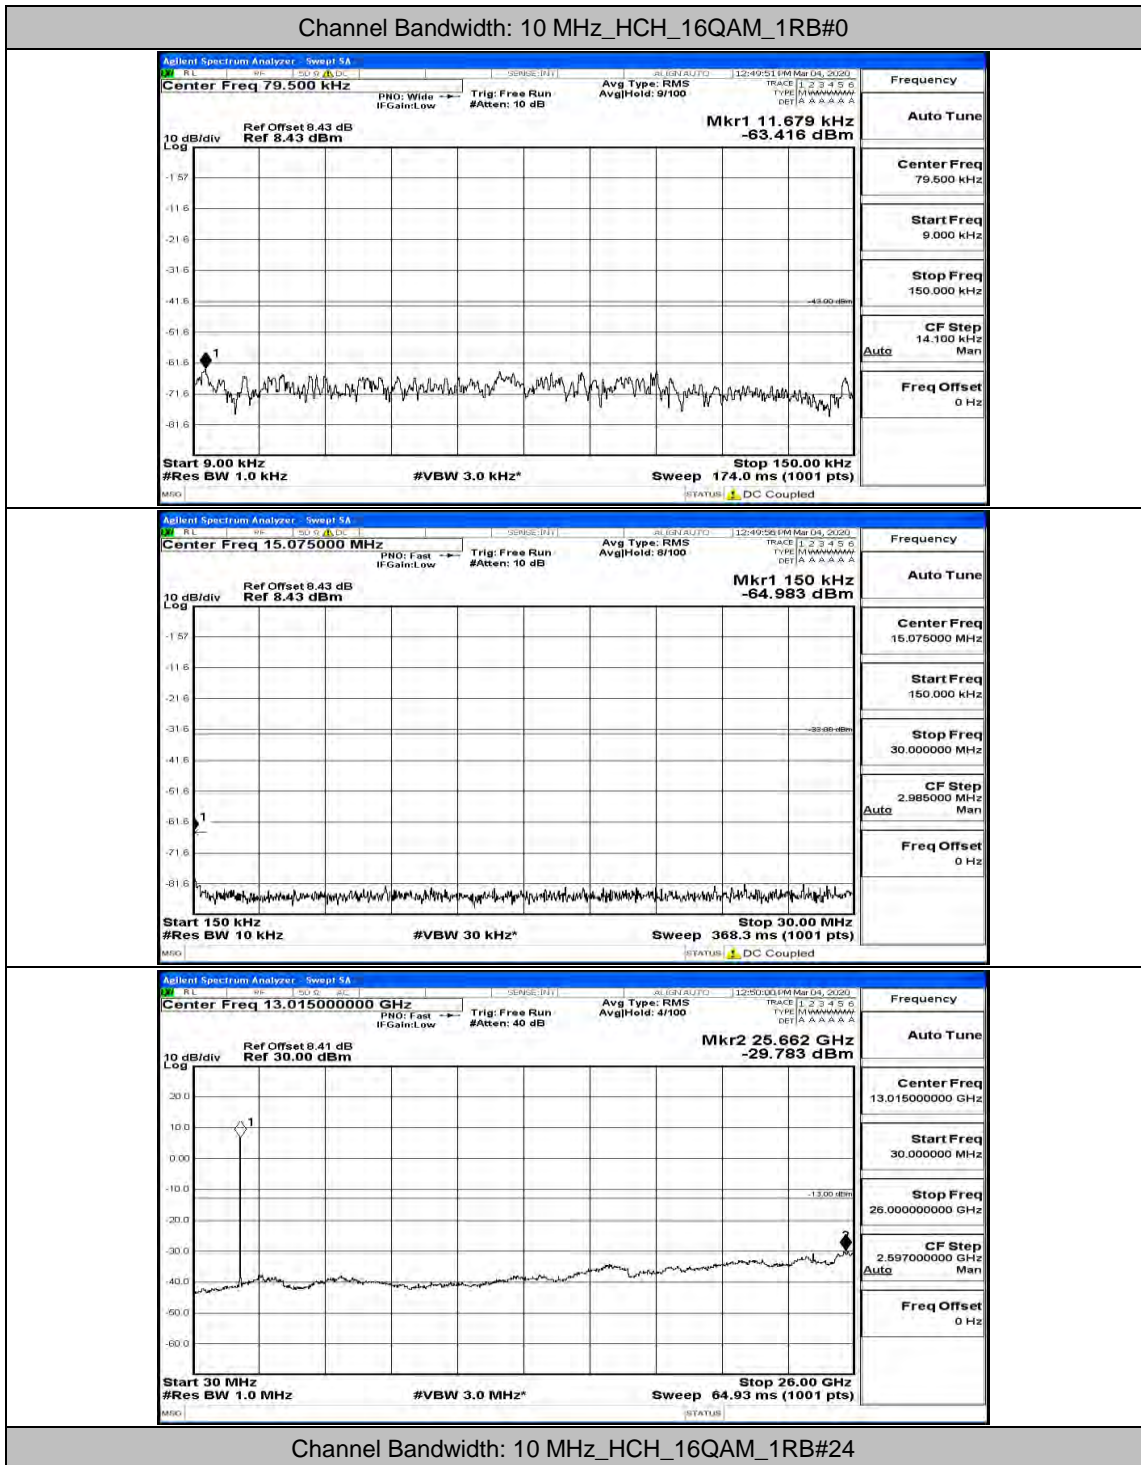

(Channel Bandwidth: 5 MHz)\_HCH\_QPSK\_1RB#12

(Channel Bandwidth: 5 MHz)\_MCH\_16QAM\_1RB#0

(Channel Bandwidth: 5 MHz)\_MCH\_16QAM\_1RB#12

(Channel Bandwidth: 5 MHz)\_HCH\_16QAM\_1RB#0

(Channel Bandwidth: 5 MHz)\_HCH\_16QAM\_1RB#12

Channel Bandwidth: 10 MHz

Channel Bandwidth: 10 MHz\_LCH\_QPSK\_1RB#24

Channel Bandwidth: 15 MHz

(Channel Bandwidth:15 MHz)\_MCH\_QPSK\_1RB#0

(Channel Bandwidth:15 MHz)\_MCH\_QPSK\_1RB#37

(Channel Bandwidth:15 MHz)\_LCH\_16QAM\_1RB#0

(Channel Bandwidth:15 MHz)\_LCH\_16QAM\_1RB#37

Channel Bandwidth: 20 MHz

Channel Bandwidth: 20 MHz\_LCH\_QPSK\_1RB#99