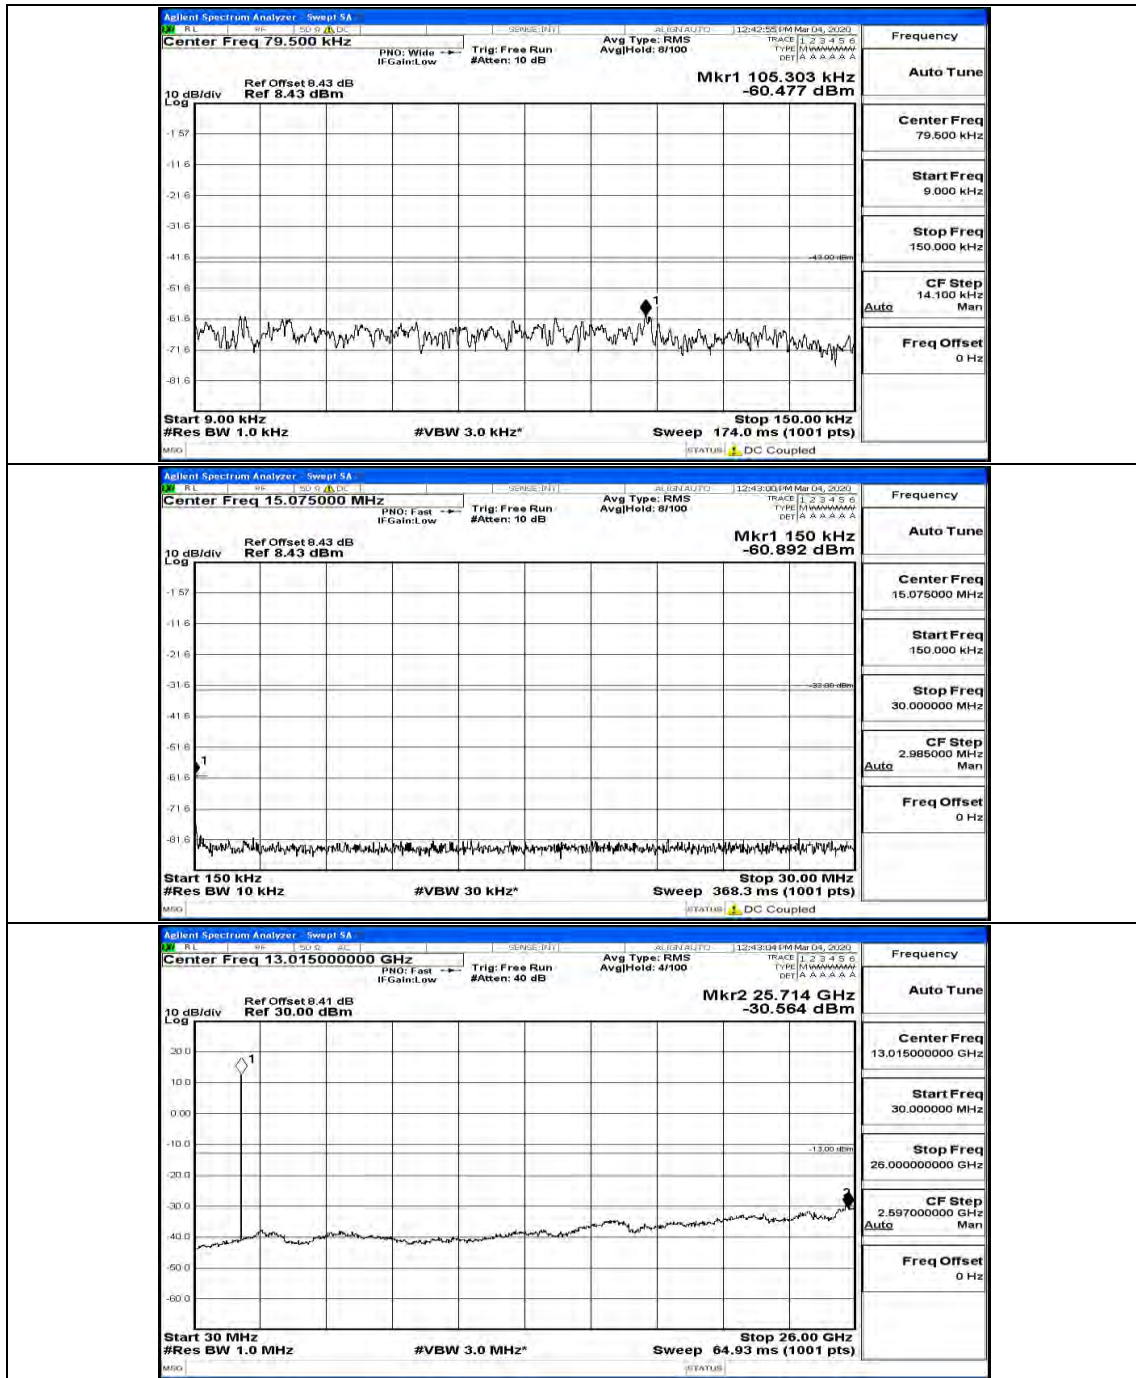

(Channel Bandwidth: 3 MHz)\_MCH\_QPSK\_1RB#0

(Channel Bandwidth: 3 MHz)\_MCH\_QPSK\_1RB#7

(Channel Bandwidth: 3 MHz)\_HCH\_QPSK\_1RB#0

(Channel Bandwidth: 3 MHz)\_HCH\_QPSK\_1RB#7

(Channel Bandwidth: 3 MHz)\_LCH\_16QAM\_1RB#0

(Channel Bandwidth: 3 MHz)\_LCH\_16QAM\_1RB#7

(Channel Bandwidth: 3 MHz)\_HCH\_16QAM\_1RB#0

(Channel Bandwidth: 3 MHz)\_HCH\_16QAM\_1RB#7

Channel Bandwidth: 5 MHz

(Channel Bandwidth: 5 MHz)\_HCH\_QPSK\_1RB#0

(Channel Bandwidth: 5 MHz)\_HCH\_QPSK\_1RB#12

(Channel Bandwidth: 5 MHz)\_MCH\_16QAM\_1RB#0

(Channel Bandwidth: 5 MHz)\_MCH\_16QAM\_1RB#12

(Channel Bandwidth: 5 MHz)\_HCH\_16QAM\_1RB#0

(Channel Bandwidth: 5 MHz)\_HCH\_16QAM\_1RB#12