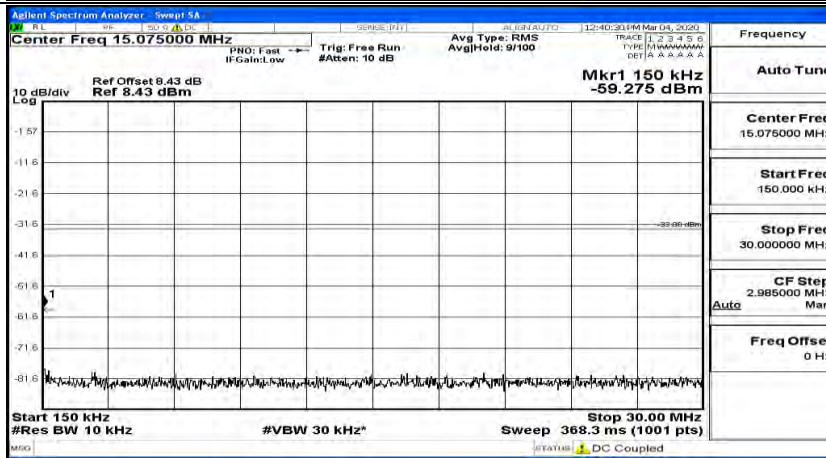

(Channel Bandwidth: 3 MHz)\_MCH\_QPSK\_1RB#0

(Channel Bandwidth: 3 MHz)\_MCH\_QPSK\_1RB#7

(Channel Bandwidth: 3 MHz)\_HCH\_QPSK\_1RB#0

(Channel Bandwidth: 3 MHz)\_HCH\_QPSK\_1RB#7

(Channel Bandwidth: 3 MHz)\_LCH\_16QAM\_1RB#0

(Channel Bandwidth: 3 MHz)\_LCH\_16QAM\_1RB#7

(Channel Bandwidth: 3 MHz)\_HCH\_16QAM\_1RB#0

(Channel Bandwidth: 3 MHz)\_HCH\_16QAM\_1RB#7

Channel Bandwidth: 5 MHz

(Channel Bandwidth: 5 MHz)\_HCH\_QPSK\_1RB#0