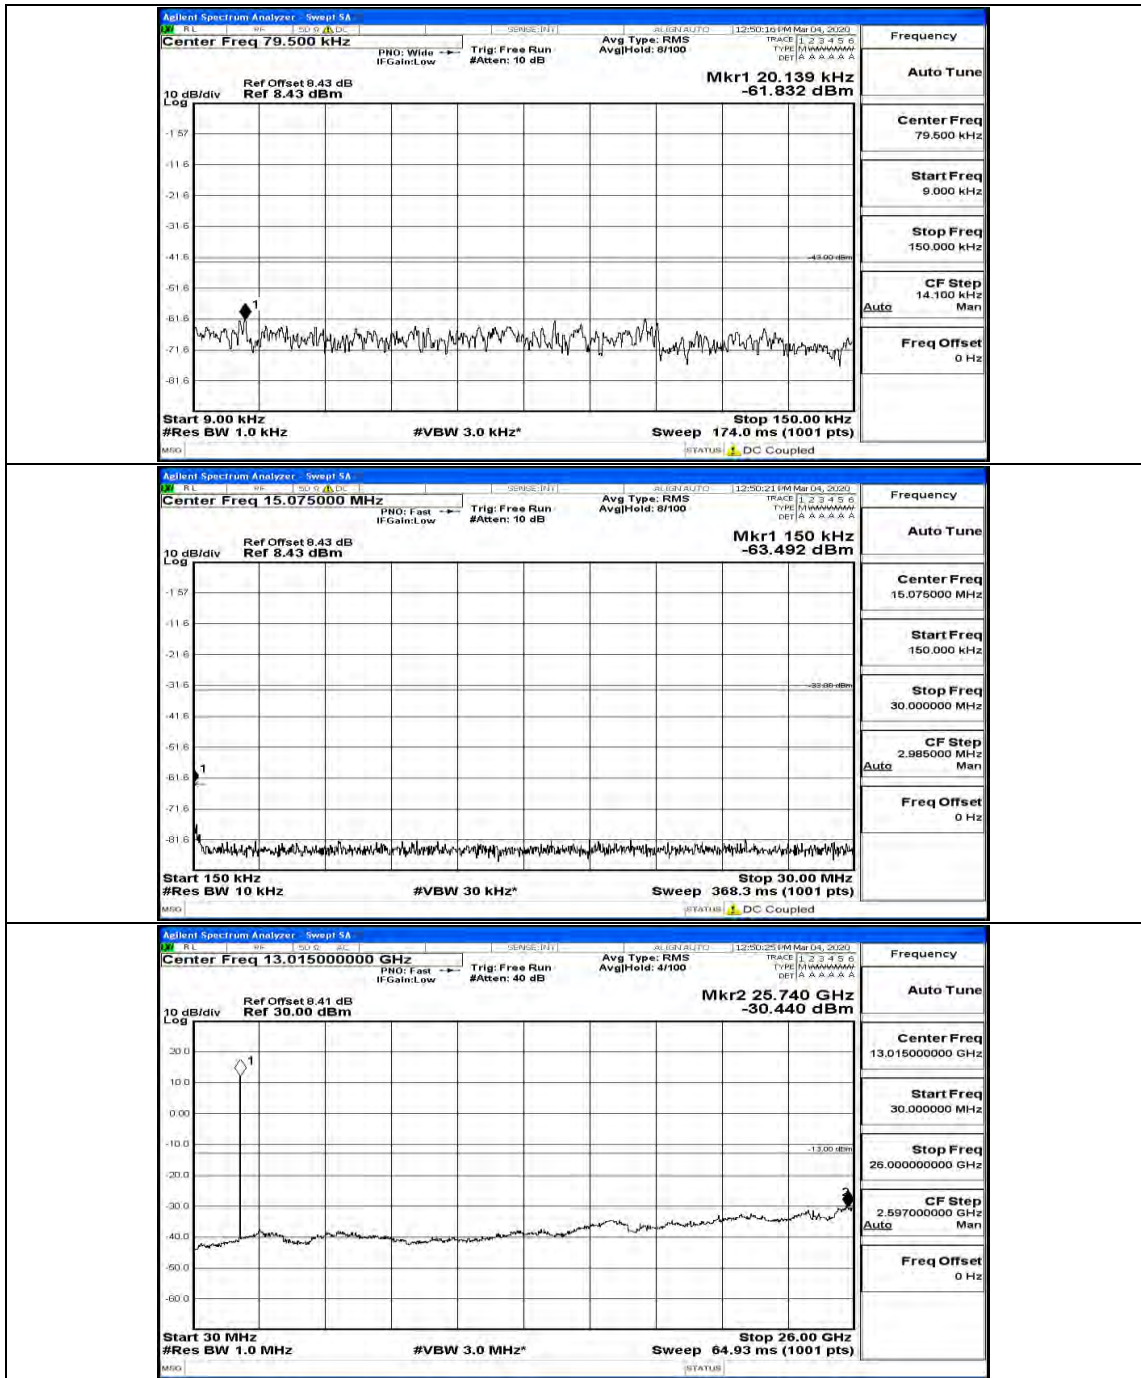

Channel Bandwidth: 10 MHz

Channel Bandwidth: 10 MHz\_LCH\_QPSK\_1RB#24

Channel Bandwidth: 15 MHz

(Channel Bandwidth:15 MHz)\_MCH\_QPSK\_1RB#0

(Channel Bandwidth:15 MHz)\_MCH\_QPSK\_1RB#37

(Channel Bandwidth:15 MHz)\_LCH\_16QAM\_1RB#0

(Channel Bandwidth:15 MHz)\_LCH\_16QAM\_1RB#37

Channel Bandwidth: 20 MHz

Channel Bandwidth: 20 MHz\_LCH\_QPSK\_1RB#99