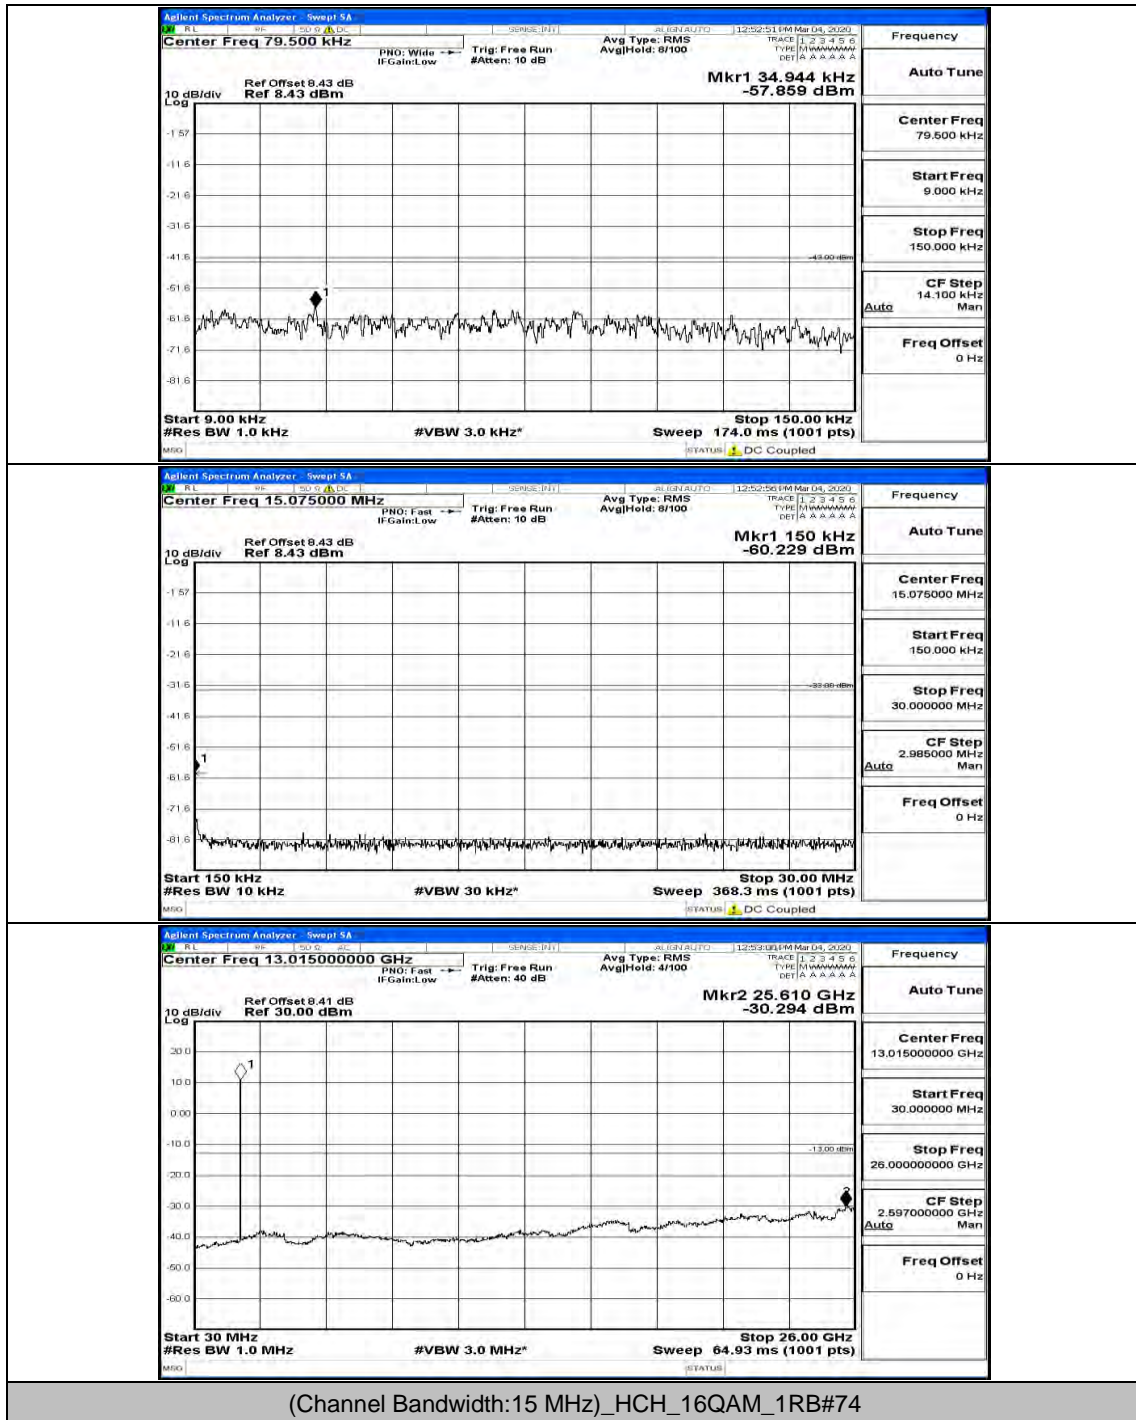

Channel Bandwidth: 10 MHz

Channel Bandwidth: 10 MHz\_LCH\_QPSK\_1RB#24

Channel Bandwidth: 15 MHz

(Channel Bandwidth:15 MHz)\_MCH\_QPSK\_1RB#0

(Channel Bandwidth:15 MHz)\_MCH\_QPSK\_1RB#37

(Channel Bandwidth:15 MHz)\_LCH\_16QAM\_1RB#0

(Channel Bandwidth:15 MHz)\_LCH\_16QAM\_1RB#37

Channel Bandwidth: 20 MHz

Channel Bandwidth: 20 MHz\_LCH\_QPSK\_1RB#99