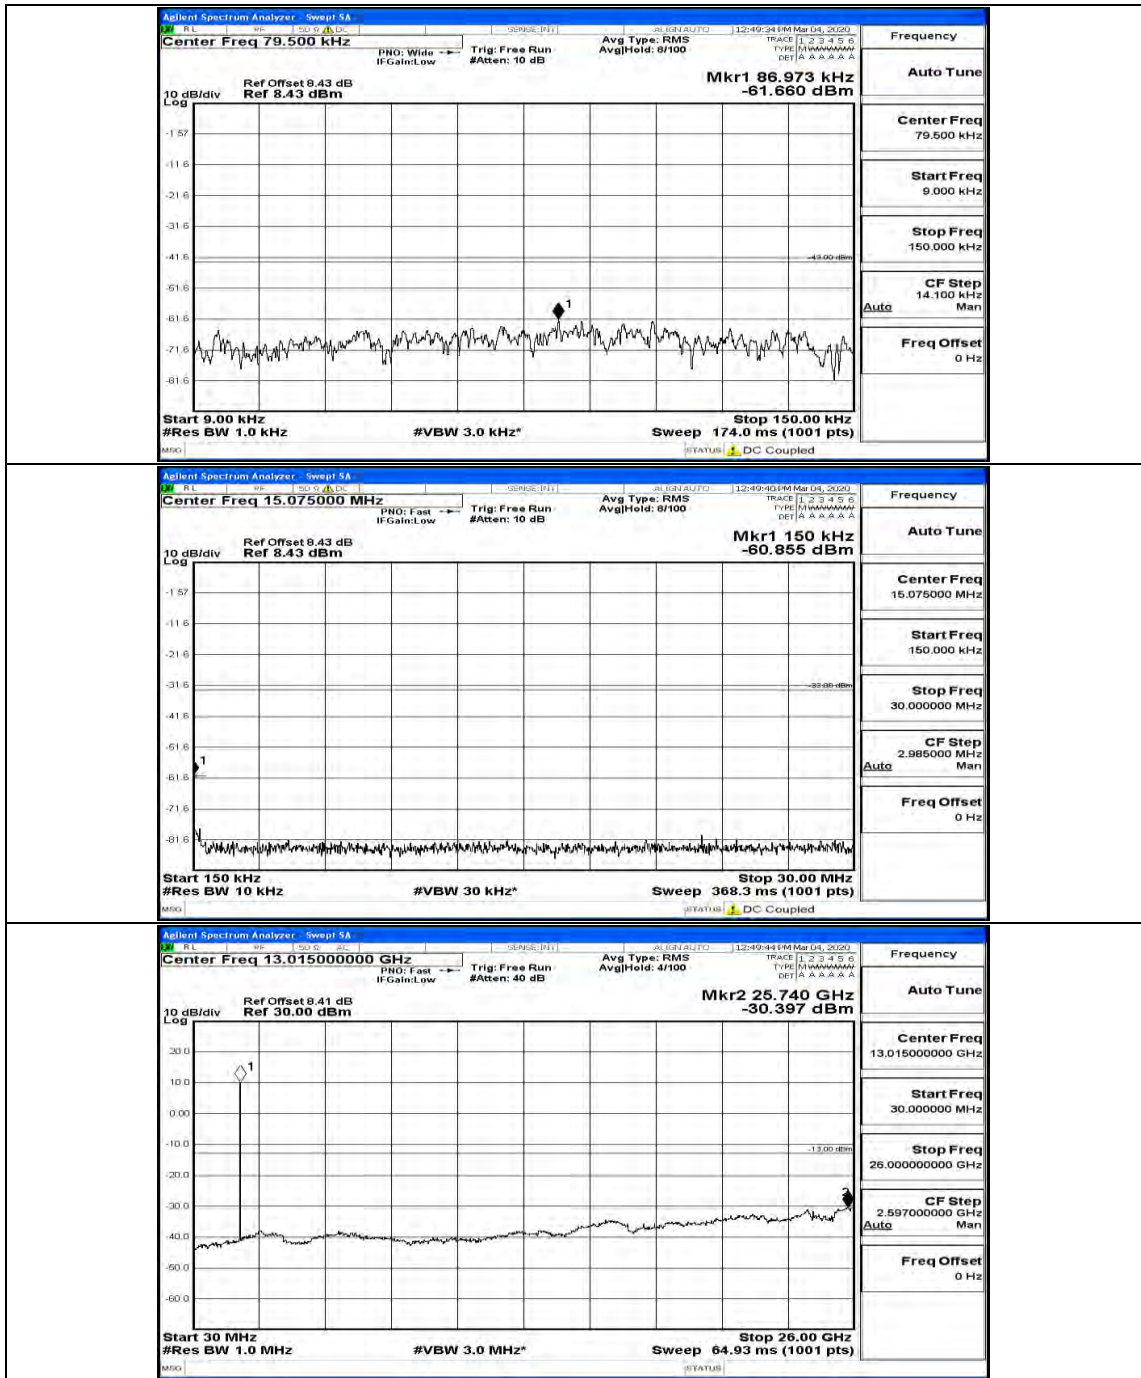

Channel Bandwidth: 10 MHz

Channel Bandwidth: 10 MHz\_LCH\_QPSK\_1RB#24

Channel Bandwidth: 15 MHz

(Channel Bandwidth:15 MHz)\_MCH\_QPSK\_1RB#0

(Channel Bandwidth:15 MHz)\_MCH\_QPSK\_1RB#37

(Channel Bandwidth:15 MHz)\_LCH\_16QAM\_1RB#0

(Channel Bandwidth:15 MHz)\_LCH\_16QAM\_1RB#37

Channel Bandwidth: 20 MHz

Channel Bandwidth: 20 MHz\_LCH\_QPSK\_1RB#99