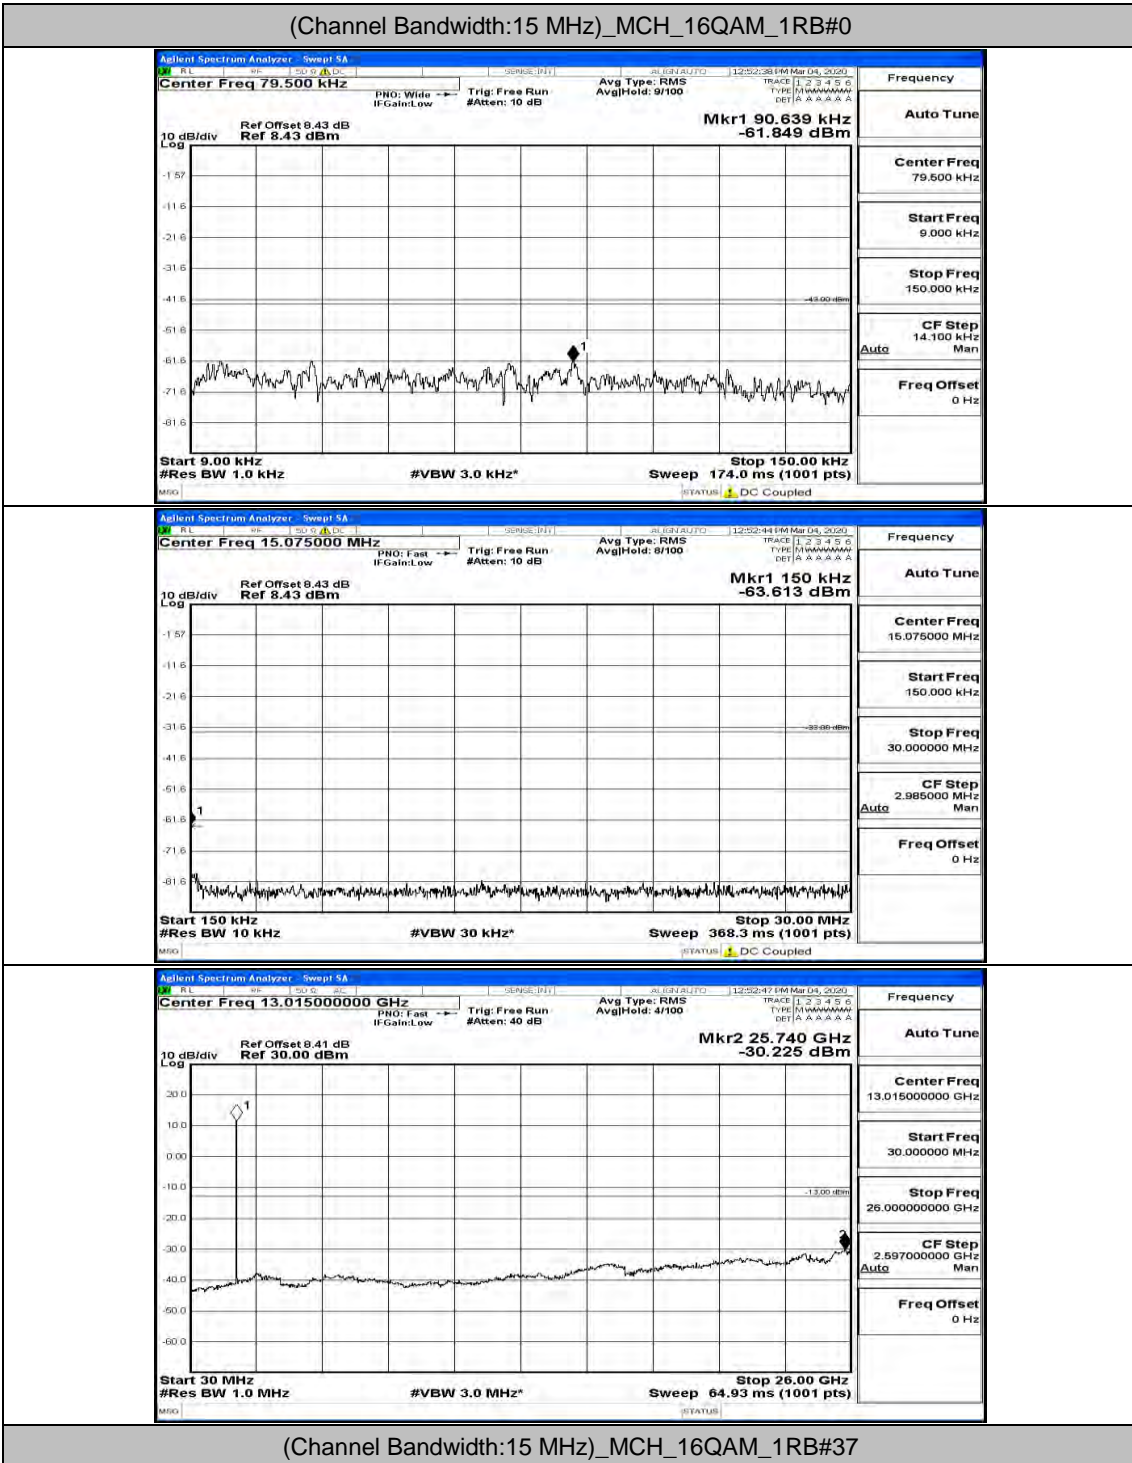

Channel Bandwidth: 10 MHz

Channel Bandwidth: 10 MHz\_LCH\_QPSK\_1RB#24

Channel Bandwidth: 15 MHz

(Channel Bandwidth:15 MHz)\_MCH\_QPSK\_1RB#0

(Channel Bandwidth:15 MHz)\_MCH\_QPSK\_1RB#37

(Channel Bandwidth:15 MHz)\_LCH\_16QAM\_1RB#0

(Channel Bandwidth:15 MHz)\_LCH\_16QAM\_1RB#37

Channel Bandwidth: 20 MHz

Channel Bandwidth: 20 MHz\_LCH\_QPSK\_1RB#99