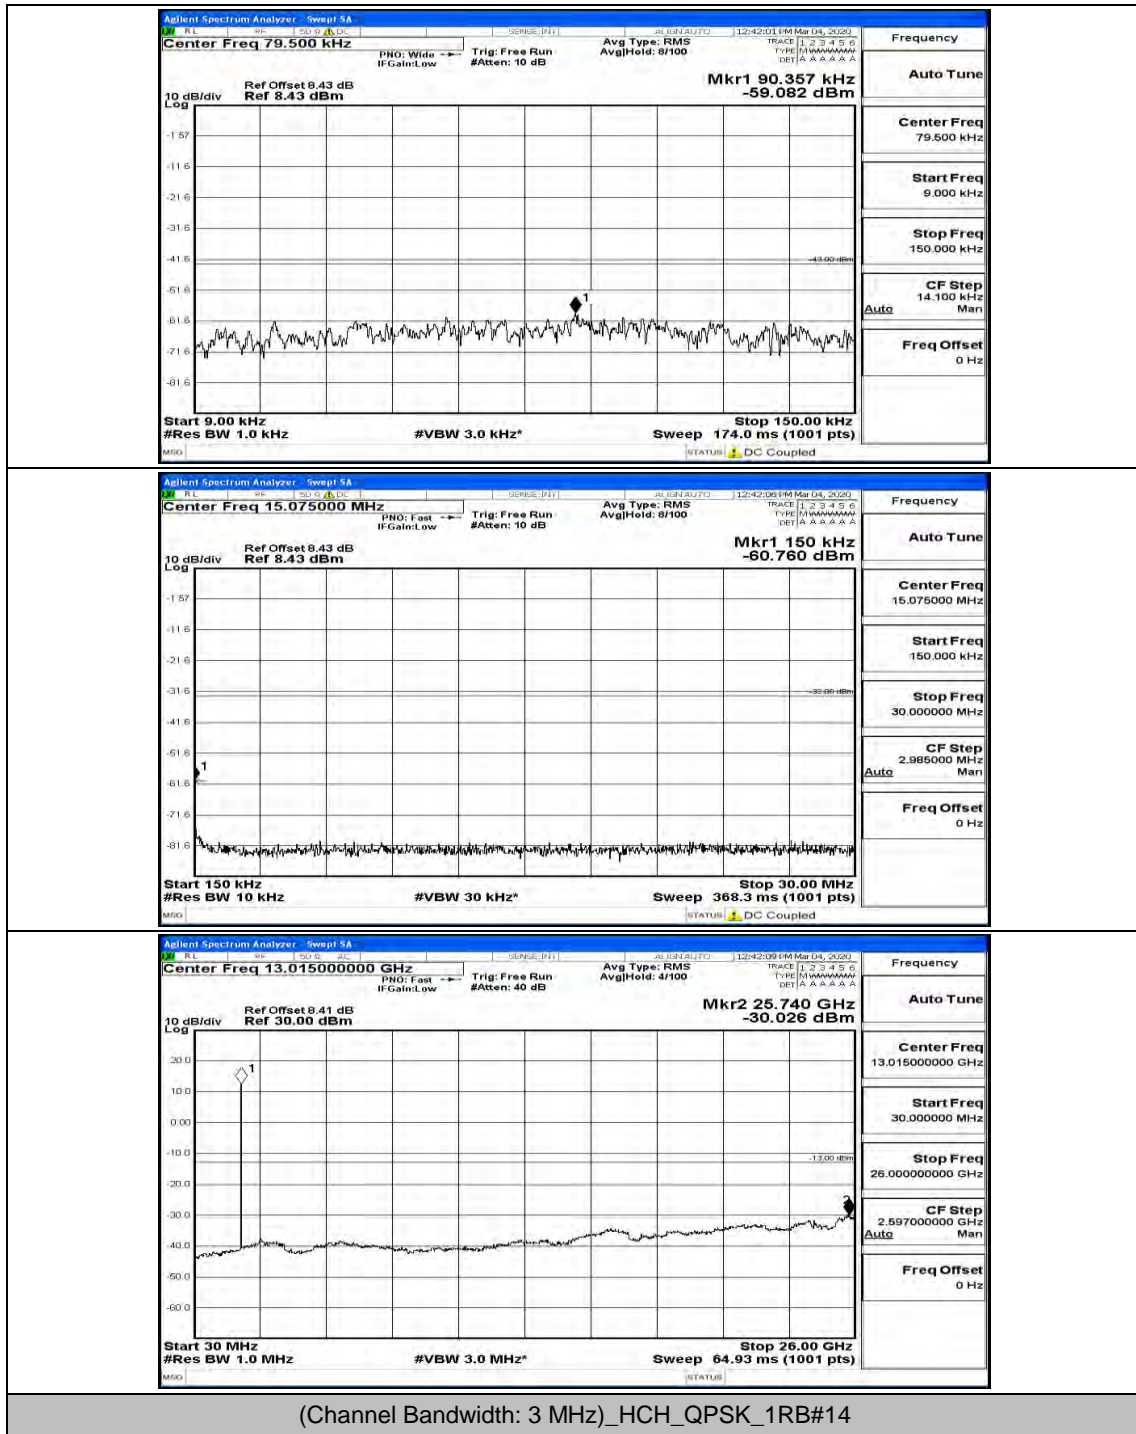

(Channel Bandwidth: 3 MHz)\_MCH\_QPSK\_1RB#0

(Channel Bandwidth: 3 MHz)\_MCH\_QPSK\_1RB#7

(Channel Bandwidth: 3 MHz)\_HCH\_QPSK\_1RB#0

(Channel Bandwidth: 3 MHz)\_HCH\_QPSK\_1RB#7

(Channel Bandwidth: 3 MHz)\_LCH\_16QAM\_1RB#0

(Channel Bandwidth: 3 MHz)\_LCH\_16QAM\_1RB#7

(Channel Bandwidth: 3 MHz)\_HCH\_16QAM\_1RB#0

(Channel Bandwidth: 3 MHz)\_HCH\_16QAM\_1RB#7

Channel Bandwidth: 5 MHz

(Channel Bandwidth: 5 MHz)\_HCH\_QPSK\_1RB#0

(Channel Bandwidth: 5 MHz)\_HCH\_QPSK\_1RB#12

(Channel Bandwidth: 5 MHz)\_MCH\_16QAM\_1RB#0

(Channel Bandwidth: 5 MHz)\_MCH\_16QAM\_1RB#12

(Channel Bandwidth: 5 MHz)\_HCH\_16QAM\_1RB#0

(Channel Bandwidth: 5 MHz)\_HCH\_16QAM\_1RB#12