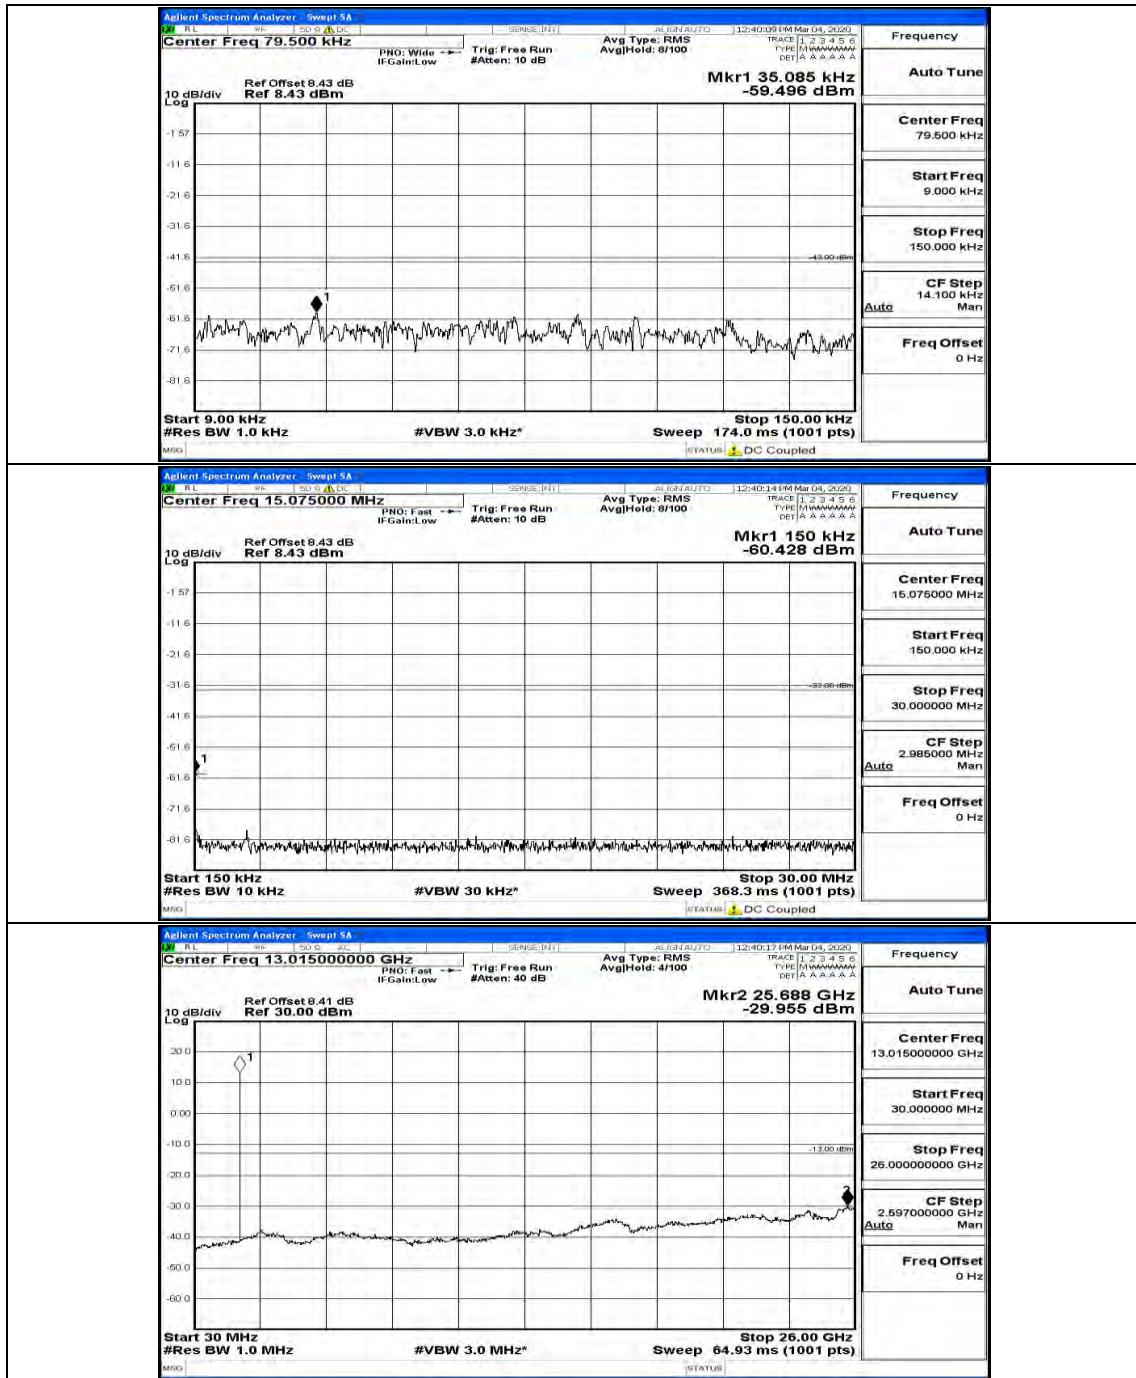

(Channel Bandwidth: 3 MHz)\_MCH\_QPSK\_1RB#0

(Channel Bandwidth: 3 MHz)\_MCH\_QPSK\_1RB#7

(Channel Bandwidth: 3 MHz)\_HCH\_QPSK\_1RB#0

(Channel Bandwidth: 3 MHz)\_HCH\_QPSK\_1RB#7

(Channel Bandwidth: 3 MHz)\_LCH\_16QAM\_1RB#0

(Channel Bandwidth: 3 MHz)\_LCH\_16QAM\_1RB#7

(Channel Bandwidth: 3 MHz)\_HCH\_16QAM\_1RB#0

(Channel Bandwidth: 3 MHz)\_HCH\_16QAM\_1RB#7

Channel Bandwidth: 5 MHz

(Channel Bandwidth: 5 MHz)\_HCH\_QPSK\_1RB#0

(Channel Bandwidth: 5 MHz)\_HCH\_QPSK\_1RB#12

(Channel Bandwidth: 5 MHz)\_MCH\_16QAM\_1RB#0

(Channel Bandwidth: 5 MHz)\_MCH\_16QAM\_1RB#12

(Channel Bandwidth: 5 MHz)\_HCH\_16QAM\_1RB#0

(Channel Bandwidth: 5 MHz)\_HCH\_16QAM\_1RB#12