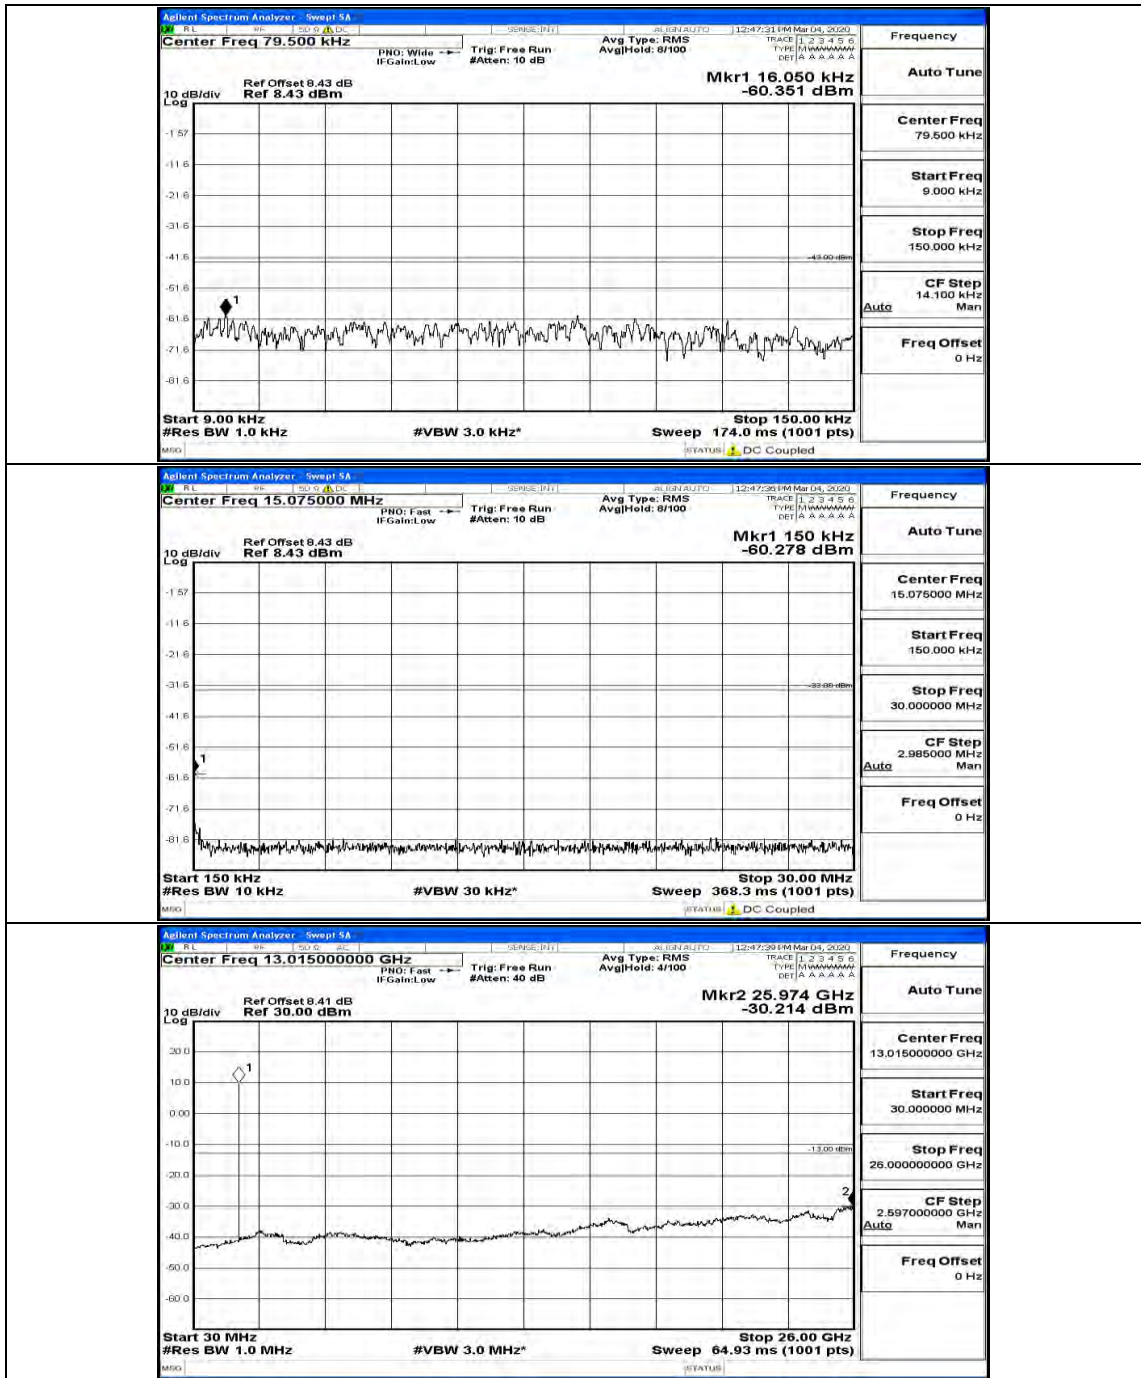

(Channel Bandwidth: 5 MHz)\_HCH\_QPSK\_1RB#12

(Channel Bandwidth: 5 MHz)\_MCH\_16QAM\_1RB#0

(Channel Bandwidth: 5 MHz)\_MCH\_16QAM\_1RB#12

(Channel Bandwidth: 5 MHz)\_HCH\_16QAM\_1RB#0

(Channel Bandwidth: 5 MHz)\_HCH\_16QAM\_1RB#12

Channel Bandwidth: 10 MHz

Channel Bandwidth: 10 MHz\_LCH\_QPSK\_1RB#24

Channel Bandwidth: 15 MHz

(Channel Bandwidth:15 MHz)\_MCH\_QPSK\_1RB#0

(Channel Bandwidth:15 MHz)\_MCH\_QPSK\_1RB#37

(Channel Bandwidth:15 MHz)\_LCH\_16QAM\_1RB#0

(Channel Bandwidth:15 MHz)\_LCH\_16QAM\_1RB#37

Channel Bandwidth: 20 MHz

Channel Bandwidth: 20 MHz\_LCH\_QPSK\_1RB#99