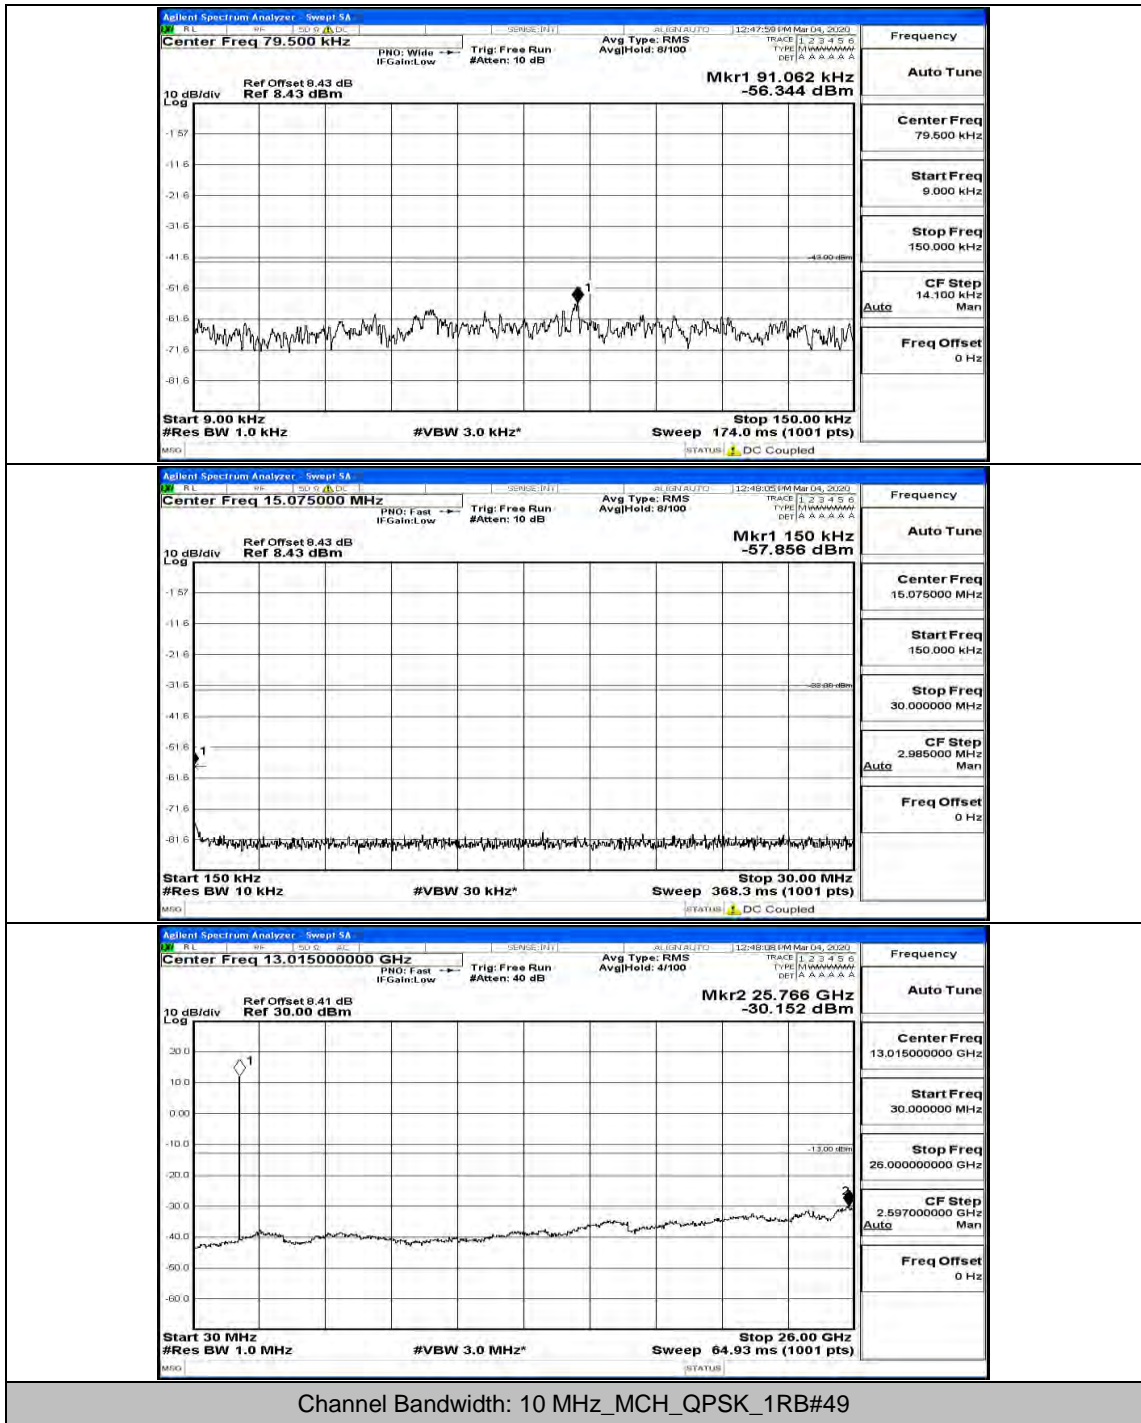

(Channel Bandwidth: 5 MHz)\_HCH\_QPSK\_1RB#12

(Channel Bandwidth: 5 MHz)\_MCH\_16QAM\_1RB#0

(Channel Bandwidth: 5 MHz)\_MCH\_16QAM\_1RB#12

(Channel Bandwidth: 5 MHz)\_HCH\_16QAM\_1RB#0

(Channel Bandwidth: 5 MHz)\_HCH\_16QAM\_1RB#12

Channel Bandwidth: 10 MHz

Channel Bandwidth: 10 MHz\_LCH\_QPSK\_1RB#24

Channel Bandwidth: 15 MHz

(Channel Bandwidth:15 MHz)\_MCH\_QPSK\_1RB#0

(Channel Bandwidth:15 MHz)\_MCH\_QPSK\_1RB#37

(Channel Bandwidth:15 MHz)\_LCH\_16QAM\_1RB#0

(Channel Bandwidth:15 MHz)\_LCH\_16QAM\_1RB#37

Channel Bandwidth: 20 MHz

Channel Bandwidth: 20 MHz\_LCH\_QPSK\_1RB#99