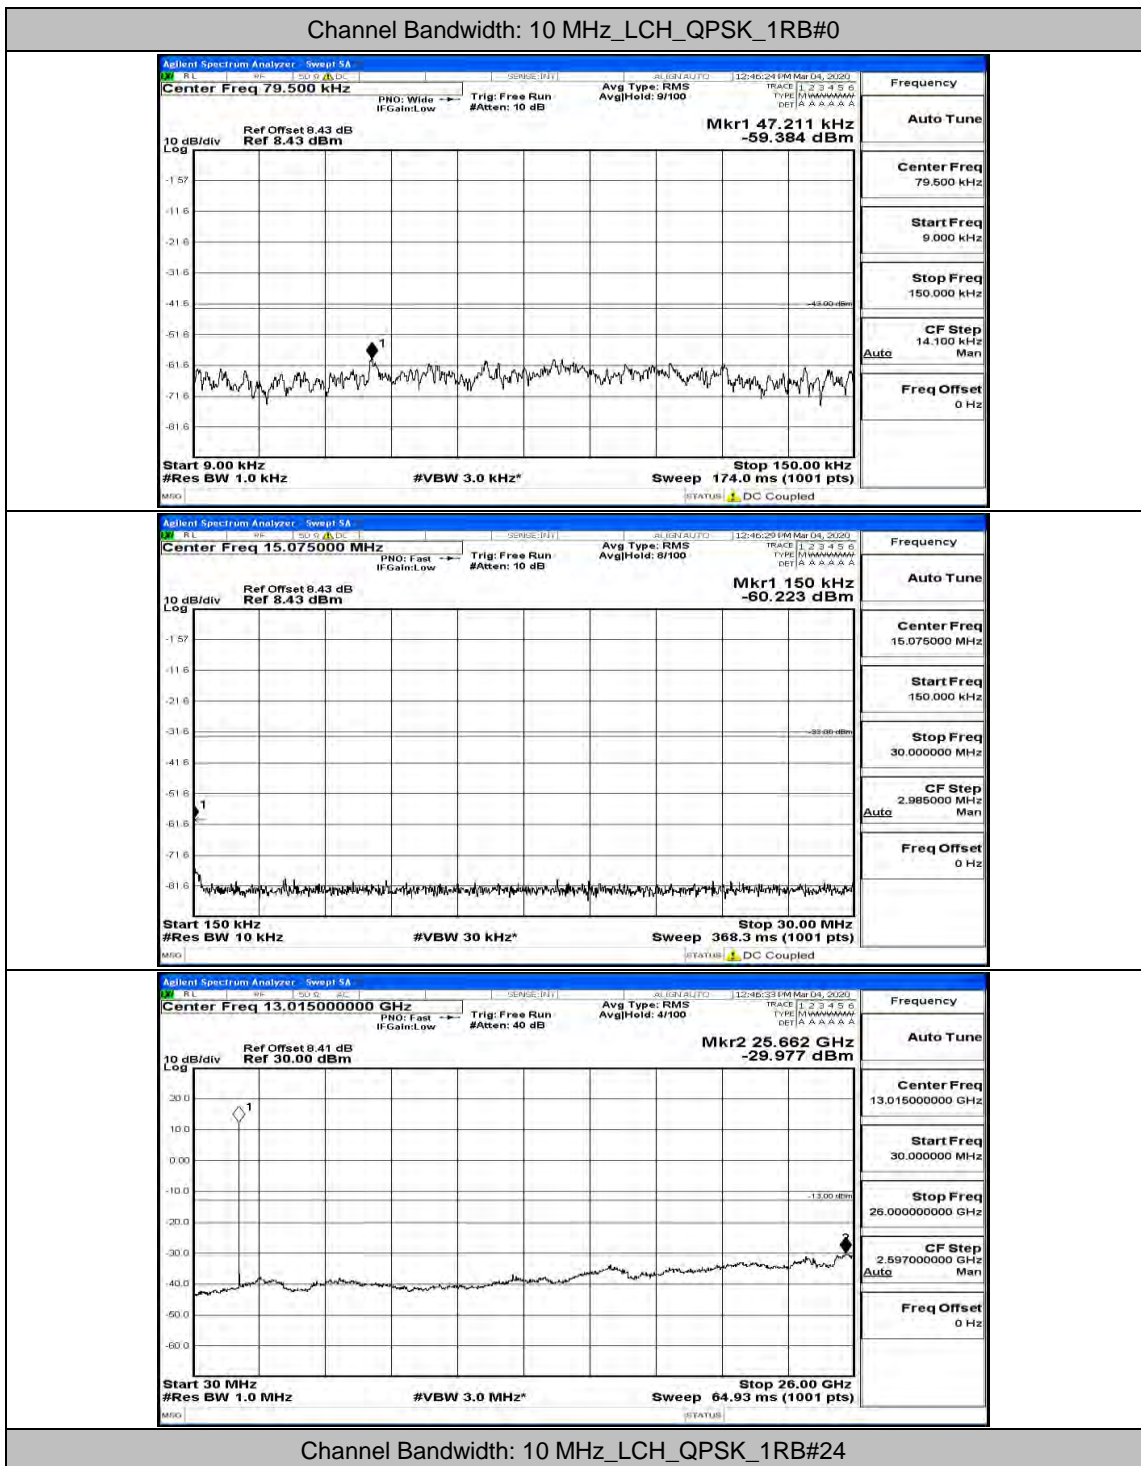

(Channel Bandwidth: 5 MHz)\_HCH\_QPSK\_1RB#12

(Channel Bandwidth: 5 MHz)\_MCH\_16QAM\_1RB#0

(Channel Bandwidth: 5 MHz)\_MCH\_16QAM\_1RB#12

(Channel Bandwidth: 5 MHz)\_HCH\_16QAM\_1RB#0

(Channel Bandwidth: 5 MHz)\_HCH\_16QAM\_1RB#12

Channel Bandwidth: 10 MHz

Channel Bandwidth: 10 MHz\_LCH\_QPSK\_1RB#24

Channel Bandwidth: 15 MHz

(Channel Bandwidth:15 MHz)\_MCH\_QPSK\_1RB#0

(Channel Bandwidth:15 MHz)\_MCH\_QPSK\_1RB#37

(Channel Bandwidth:15 MHz)\_LCH\_16QAM\_1RB#0