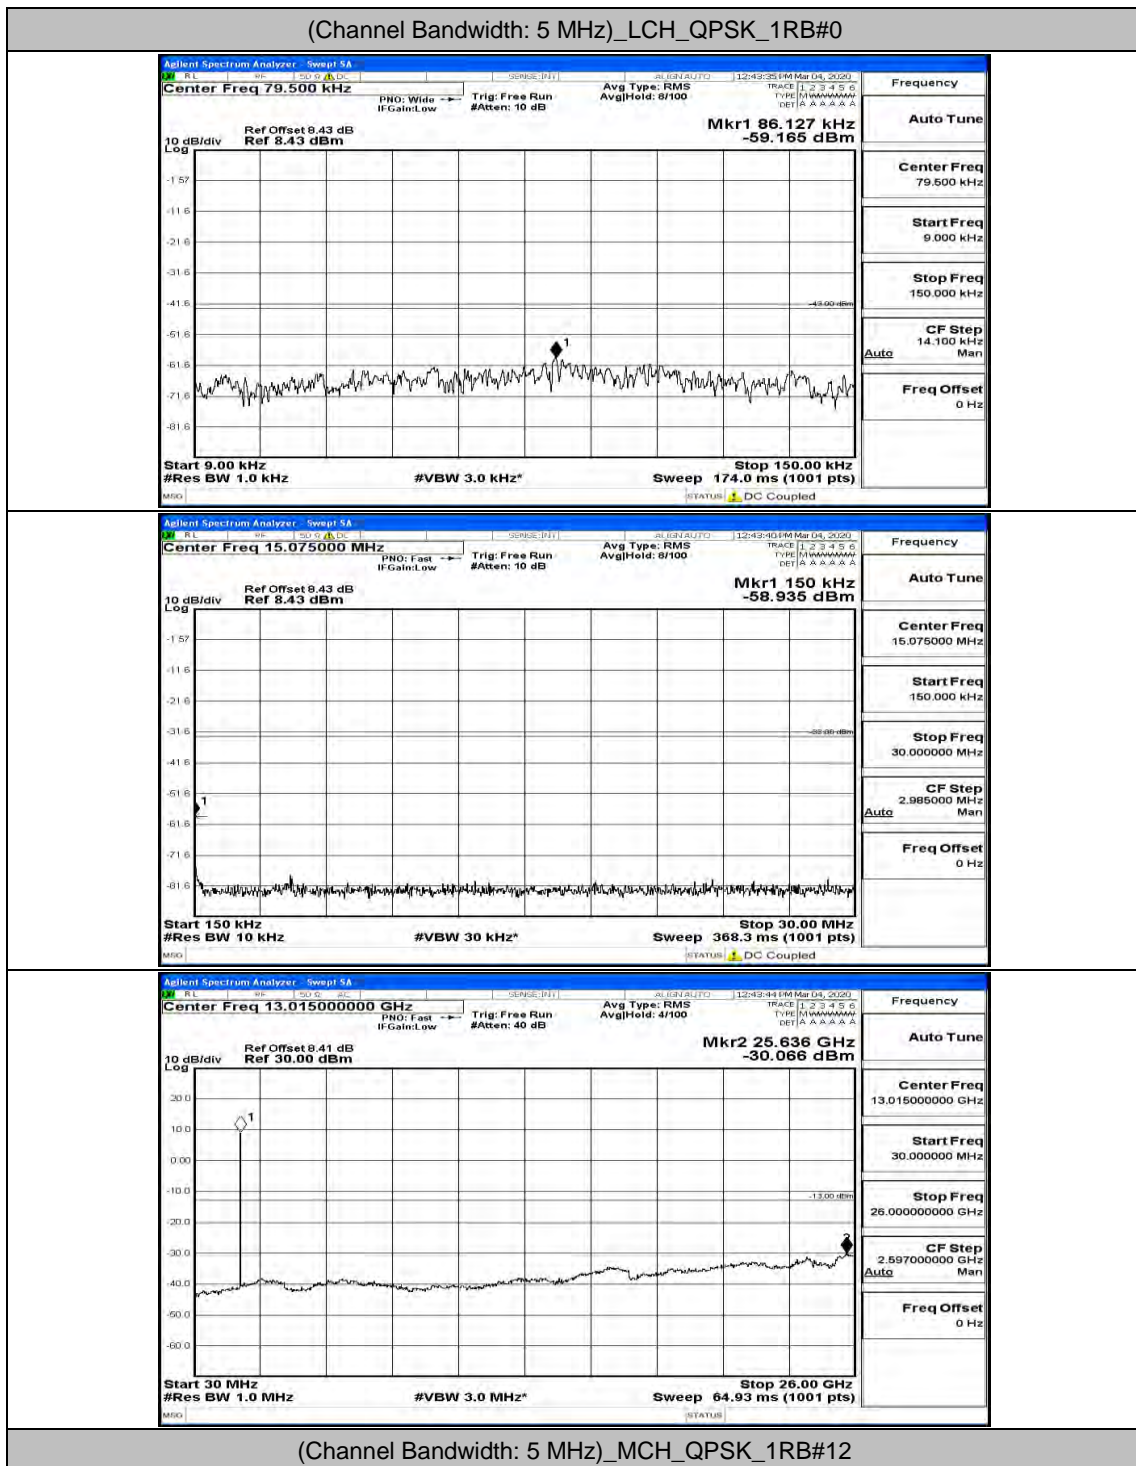

(Channel Bandwidth: 3 MHz)\_LCH\_16QAM\_1RB#7

(Channel Bandwidth: 3 MHz)\_HCH\_16QAM\_1RB#0

(Channel Bandwidth: 3 MHz)\_HCH\_16QAM\_1RB#7

Channel Bandwidth: 5 MHz

(Channel Bandwidth: 5 MHz)\_HCH\_QPSK\_1RB#0

(Channel Bandwidth: 5 MHz)\_HCH\_QPSK\_1RB#12

(Channel Bandwidth: 5 MHz)\_MCH\_16QAM\_1RB#0

(Channel Bandwidth: 5 MHz)\_MCH\_16QAM\_1RB#12

(Channel Bandwidth: 5 MHz)\_HCH\_16QAM\_1RB#0

(Channel Bandwidth: 5 MHz)\_HCH\_16QAM\_1RB#12