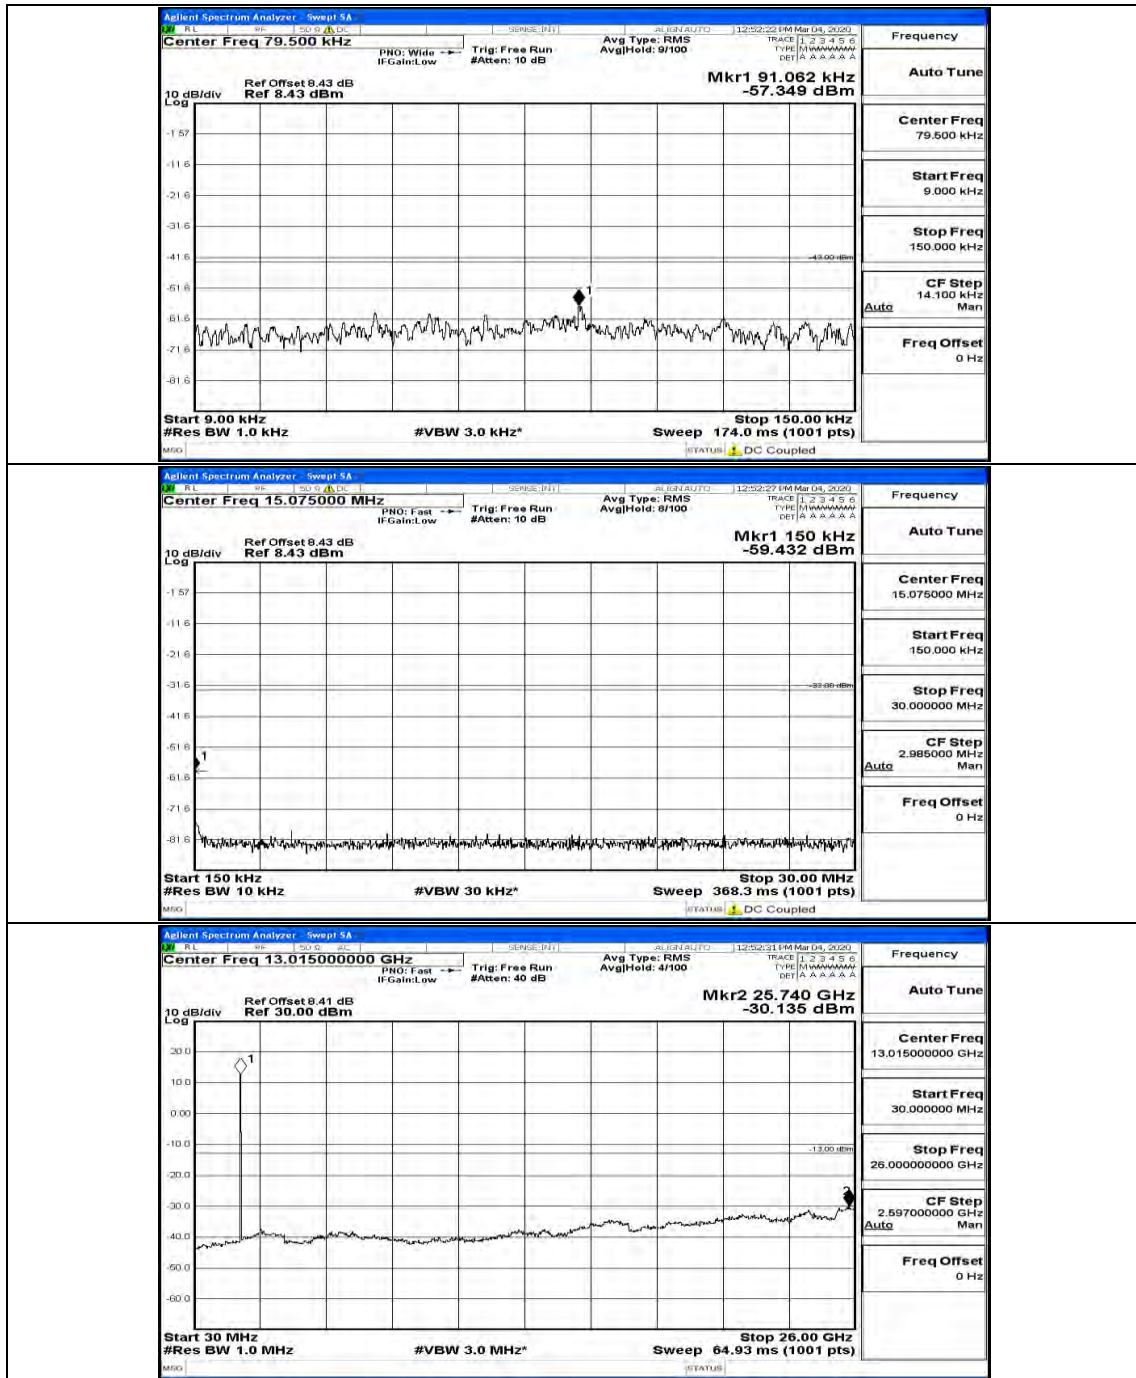

Channel Bandwidth: 10 MHz

Channel Bandwidth: 10 MHz\_LCH\_QPSK\_1RB#24

Channel Bandwidth: 15 MHz

(Channel Bandwidth:15 MHz)\_MCH\_QPSK\_1RB#0

(Channel Bandwidth:15 MHz)\_MCH\_QPSK\_1RB#37

(Channel Bandwidth:15 MHz)\_LCH\_16QAM\_1RB#0

(Channel Bandwidth:15 MHz)\_LCH\_16QAM\_1RB#37

Channel Bandwidth: 20 MHz

Channel Bandwidth: 20 MHz\_LCH\_QPSK\_1RB#99