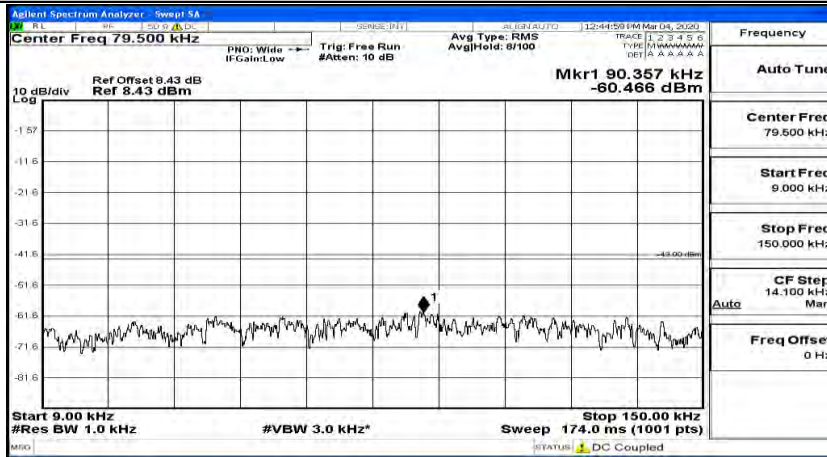

(Channel Bandwidth: 3 MHz)\_LCH\_16QAM\_1RB#7

(Channel Bandwidth: 3 MHz)\_HCH\_16QAM\_1RB#0

(Channel Bandwidth: 3 MHz)\_HCH\_16QAM\_1RB#7

Channel Bandwidth: 5 MHz

(Channel Bandwidth: 5 MHz)\_HCH\_QPSK\_1RB#0