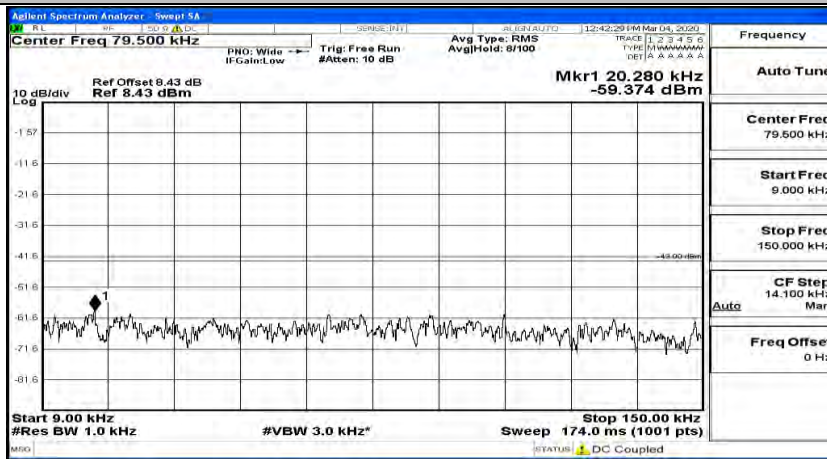

(Channel Bandwidth: 3 MHz)\_LCH\_16QAM\_1RB#7

(Channel Bandwidth: 3 MHz)\_HCH\_16QAM\_1RB#0

(Channel Bandwidth: 3 MHz)\_HCH\_16QAM\_1RB#7

Channel Bandwidth: 5 MHz

(Channel Bandwidth: 5 MHz)\_HCH\_QPSK\_1RB#0