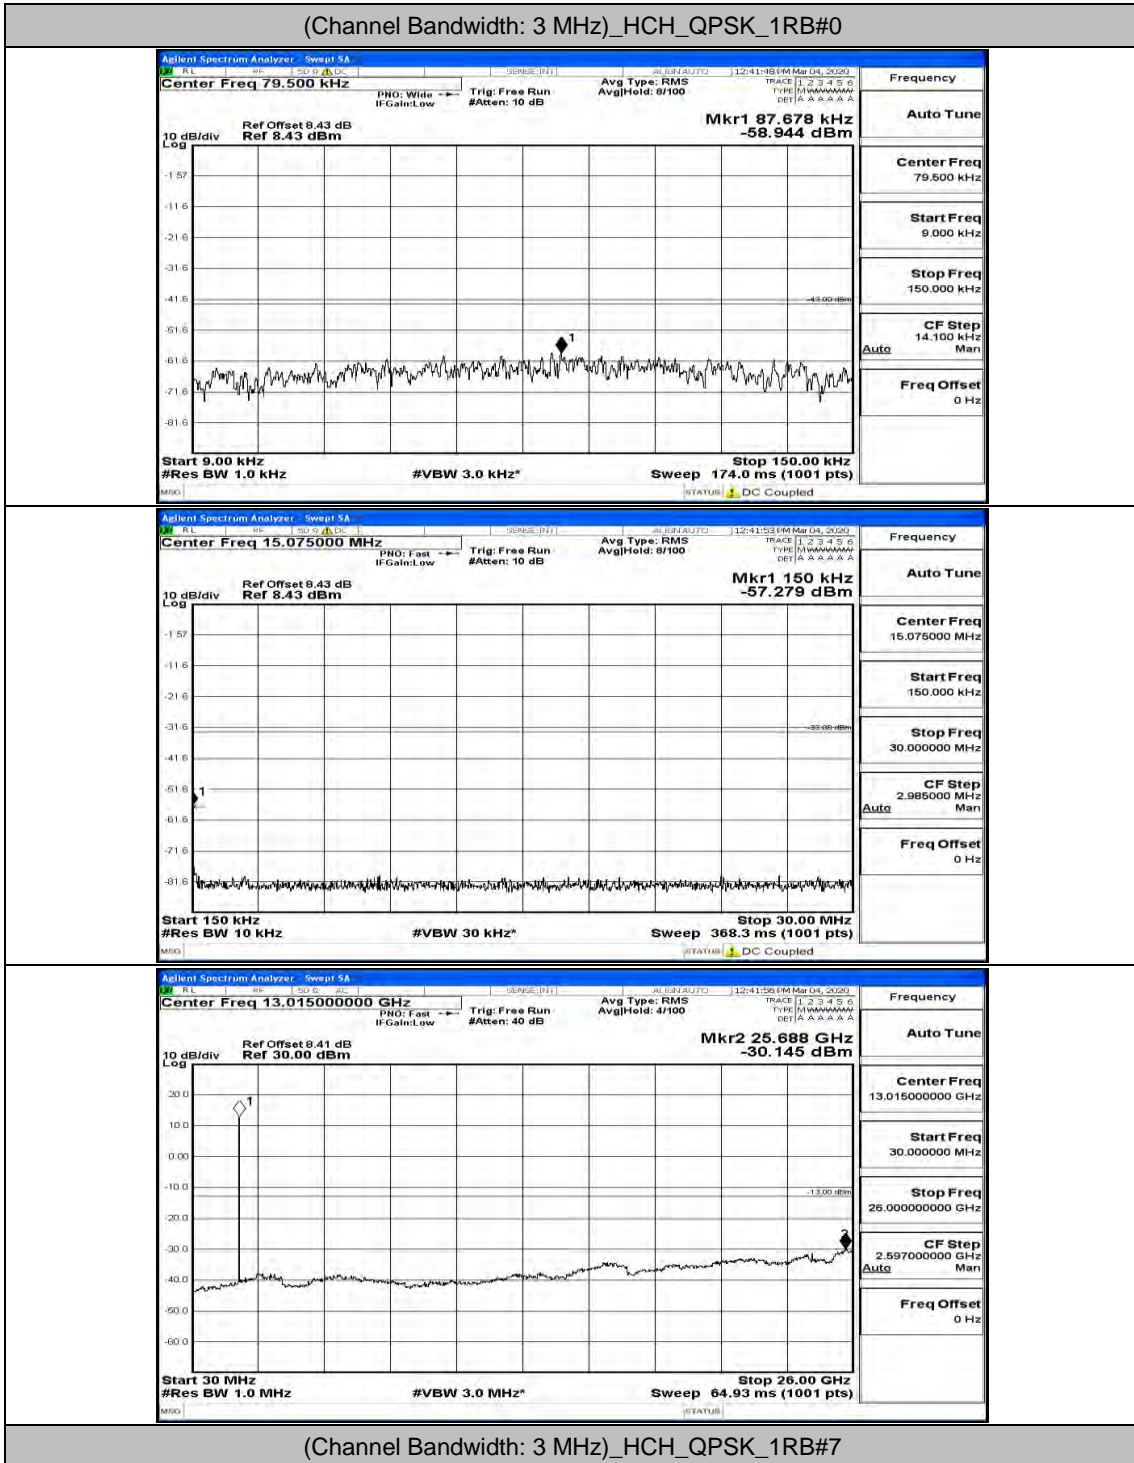

(Channel Bandwidth: 3 MHz)\_MCH\_QPSK\_1RB#0

(Channel Bandwidth: 3 MHz)\_MCH\_QPSK\_1RB#7

(Channel Bandwidth: 3 MHz)\_HCH\_QPSK\_1RB#0

(Channel Bandwidth: 3 MHz)\_HCH\_QPSK\_1RB#7

(Channel Bandwidth: 3 MHz)\_LCH\_16QAM\_1RB#0

(Channel Bandwidth: 3 MHz)\_LCH\_16QAM\_1RB#7

(Channel Bandwidth: 3 MHz)\_HCH\_16QAM\_1RB#0

(Channel Bandwidth: 3 MHz)\_HCH\_16QAM\_1RB#7

Channel Bandwidth: 5 MHz

(Channel Bandwidth: 5 MHz)\_HCH\_QPSK\_1RB#0