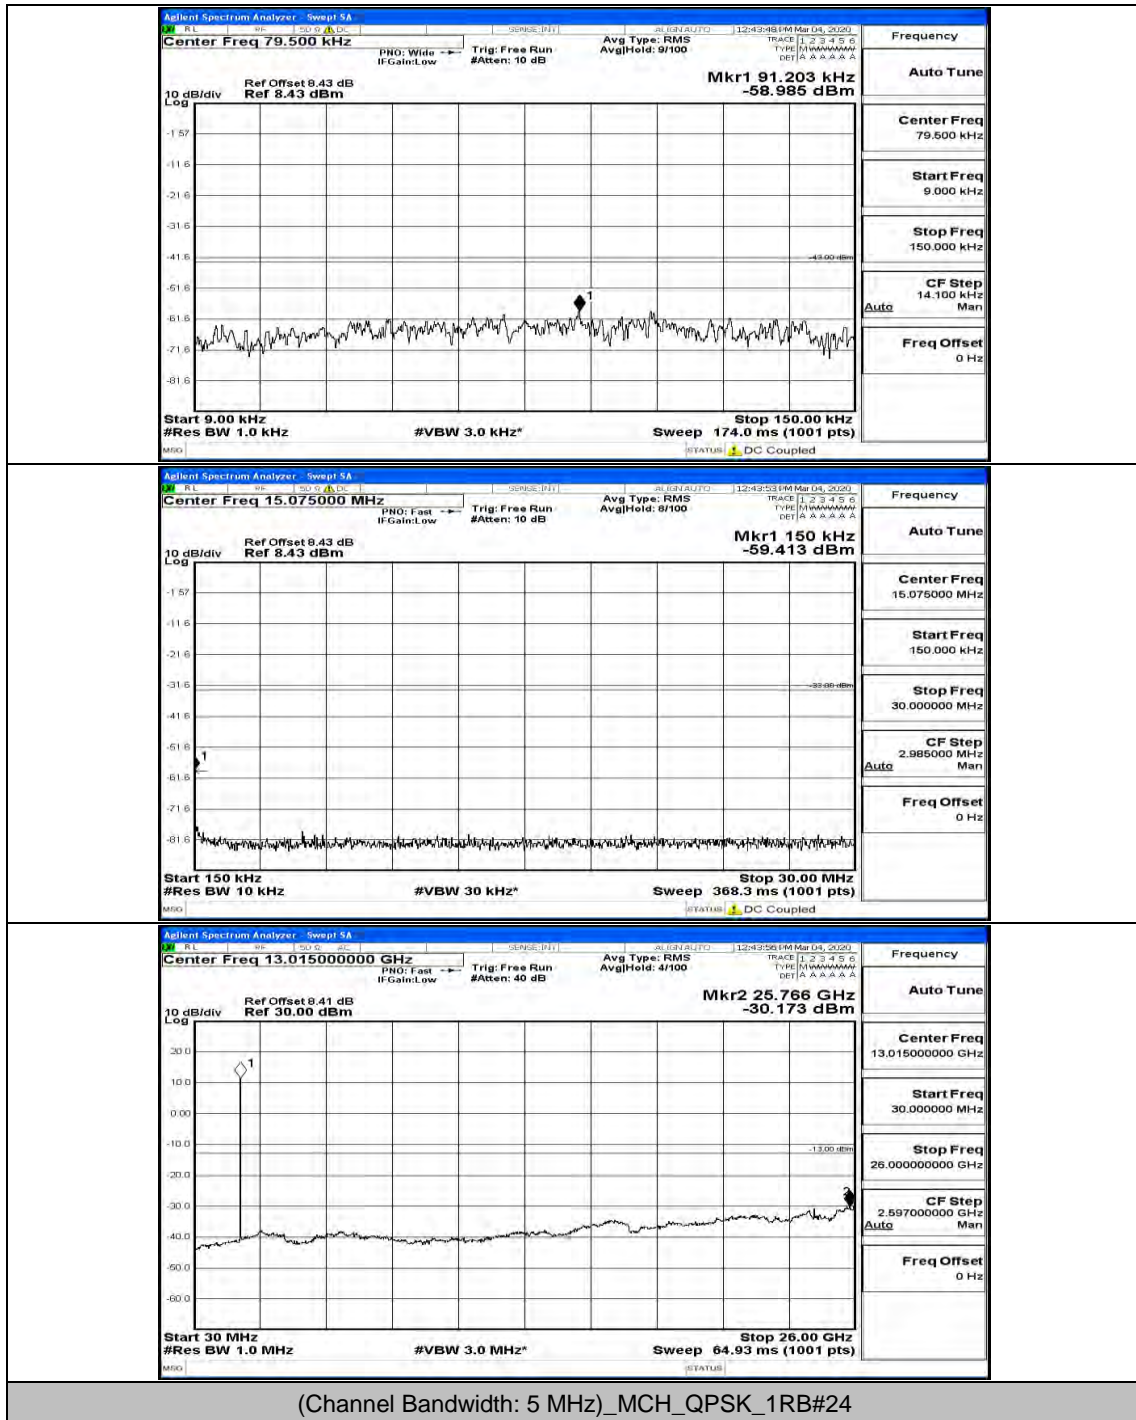

(Channel Bandwidth: 3 MHz)\_MCH\_QPSK\_1RB#0

(Channel Bandwidth: 3 MHz)\_MCH\_QPSK\_1RB#7

(Channel Bandwidth: 3 MHz)\_HCH\_QPSK\_1RB#0

(Channel Bandwidth: 3 MHz)\_HCH\_QPSK\_1RB#7

(Channel Bandwidth: 3 MHz)\_LCH\_16QAM\_1RB#0

(Channel Bandwidth: 3 MHz)\_LCH\_16QAM\_1RB#7

(Channel Bandwidth: 3 MHz)\_HCH\_16QAM\_1RB#0

(Channel Bandwidth: 3 MHz)\_HCH\_16QAM\_1RB#7

Channel Bandwidth: 5 MHz

(Channel Bandwidth: 5 MHz)\_HCH\_QPSK\_1RB#0

(Channel Bandwidth: 5 MHz)\_HCH\_QPSK\_1RB#12

(Channel Bandwidth: 5 MHz)\_MCH\_16QAM\_1RB#0

(Channel Bandwidth: 5 MHz)\_MCH\_16QAM\_1RB#12

(Channel Bandwidth: 5 MHz)\_HCH\_16QAM\_1RB#0

(Channel Bandwidth: 5 MHz)\_HCH\_16QAM\_1RB#12