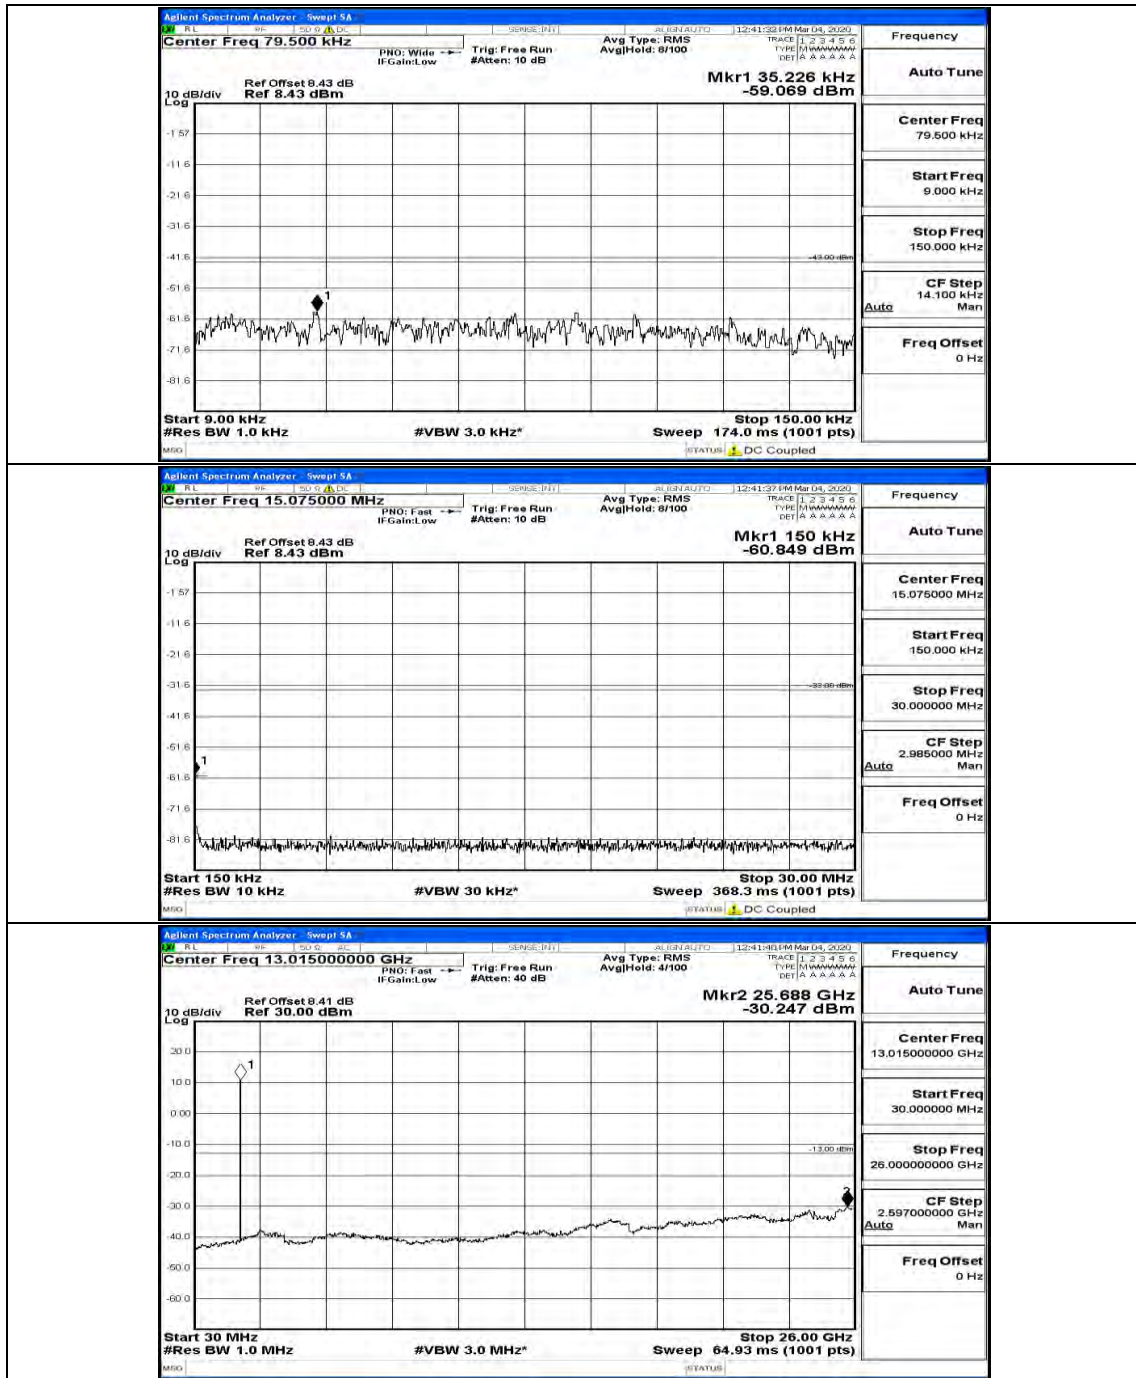

(Channel Bandwidth: 3 MHz)\_MCH\_QPSK\_1RB#0

(Channel Bandwidth: 3 MHz)\_MCH\_QPSK\_1RB#7

(Channel Bandwidth: 3 MHz)\_HCH\_QPSK\_1RB#0

(Channel Bandwidth: 3 MHz)\_HCH\_QPSK\_1RB#7

(Channel Bandwidth: 3 MHz)\_LCH\_16QAM\_1RB#0

(Channel Bandwidth: 3 MHz)\_LCH\_16QAM\_1RB#7

(Channel Bandwidth: 3 MHz)\_HCH\_16QAM\_1RB#0

(Channel Bandwidth: 3 MHz)\_HCH\_16QAM\_1RB#7

Channel Bandwidth: 5 MHz

(Channel Bandwidth: 5 MHz)\_HCH\_QPSK\_1RB#0

(Channel Bandwidth: 5 MHz)\_HCH\_QPSK\_1RB#12

(Channel Bandwidth: 5 MHz)\_MCH\_16QAM\_1RB#0

(Channel Bandwidth: 5 MHz)\_MCH\_16QAM\_1RB#12

(Channel Bandwidth: 5 MHz)\_HCH\_16QAM\_1RB#0

(Channel Bandwidth: 5 MHz)\_HCH\_16QAM\_1RB#12