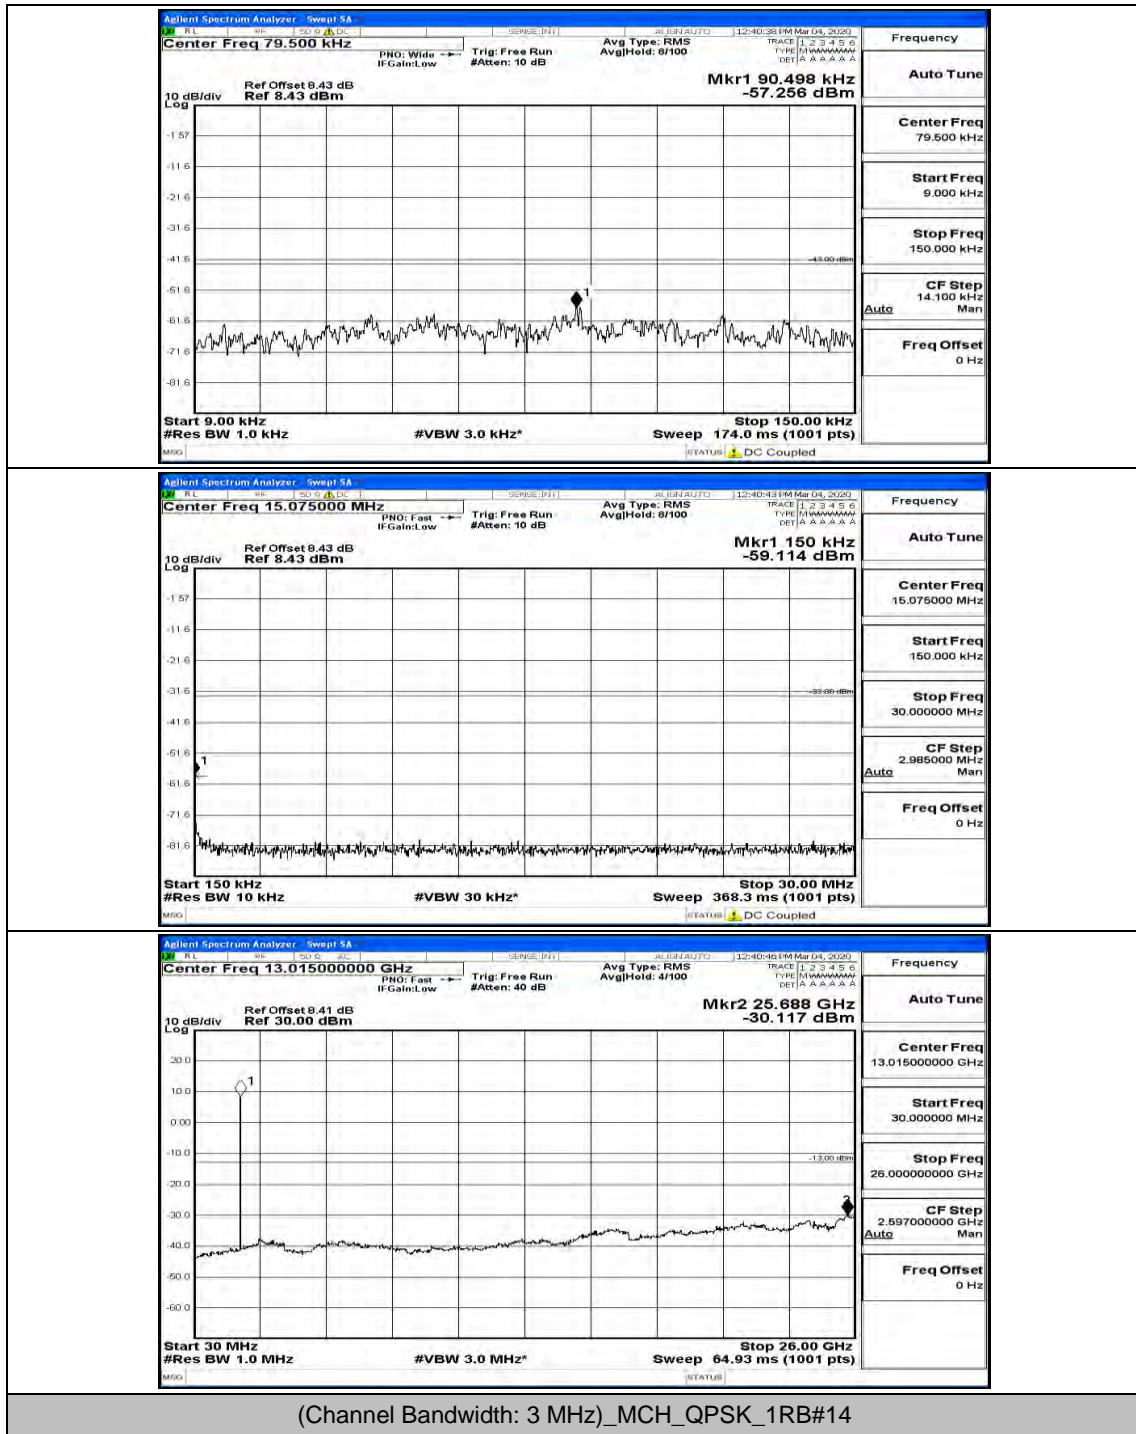

(Channel Bandwidth: 3 MHz)\_MCH\_QPSK\_1RB#0

(Channel Bandwidth: 3 MHz)\_MCH\_QPSK\_1RB#7

(Channel Bandwidth: 3 MHz)\_HCH\_QPSK\_1RB#0

(Channel Bandwidth: 3 MHz)\_HCH\_QPSK\_1RB#7

(Channel Bandwidth: 3 MHz)\_LCH\_16QAM\_1RB#0

(Channel Bandwidth: 3 MHz)\_LCH\_16QAM\_1RB#7

(Channel Bandwidth: 3 MHz)\_HCH\_16QAM\_1RB#0

(Channel Bandwidth: 3 MHz)\_HCH\_16QAM\_1RB#7

Channel Bandwidth: 5 MHz

(Channel Bandwidth: 5 MHz)\_HCH\_QPSK\_1RB#0