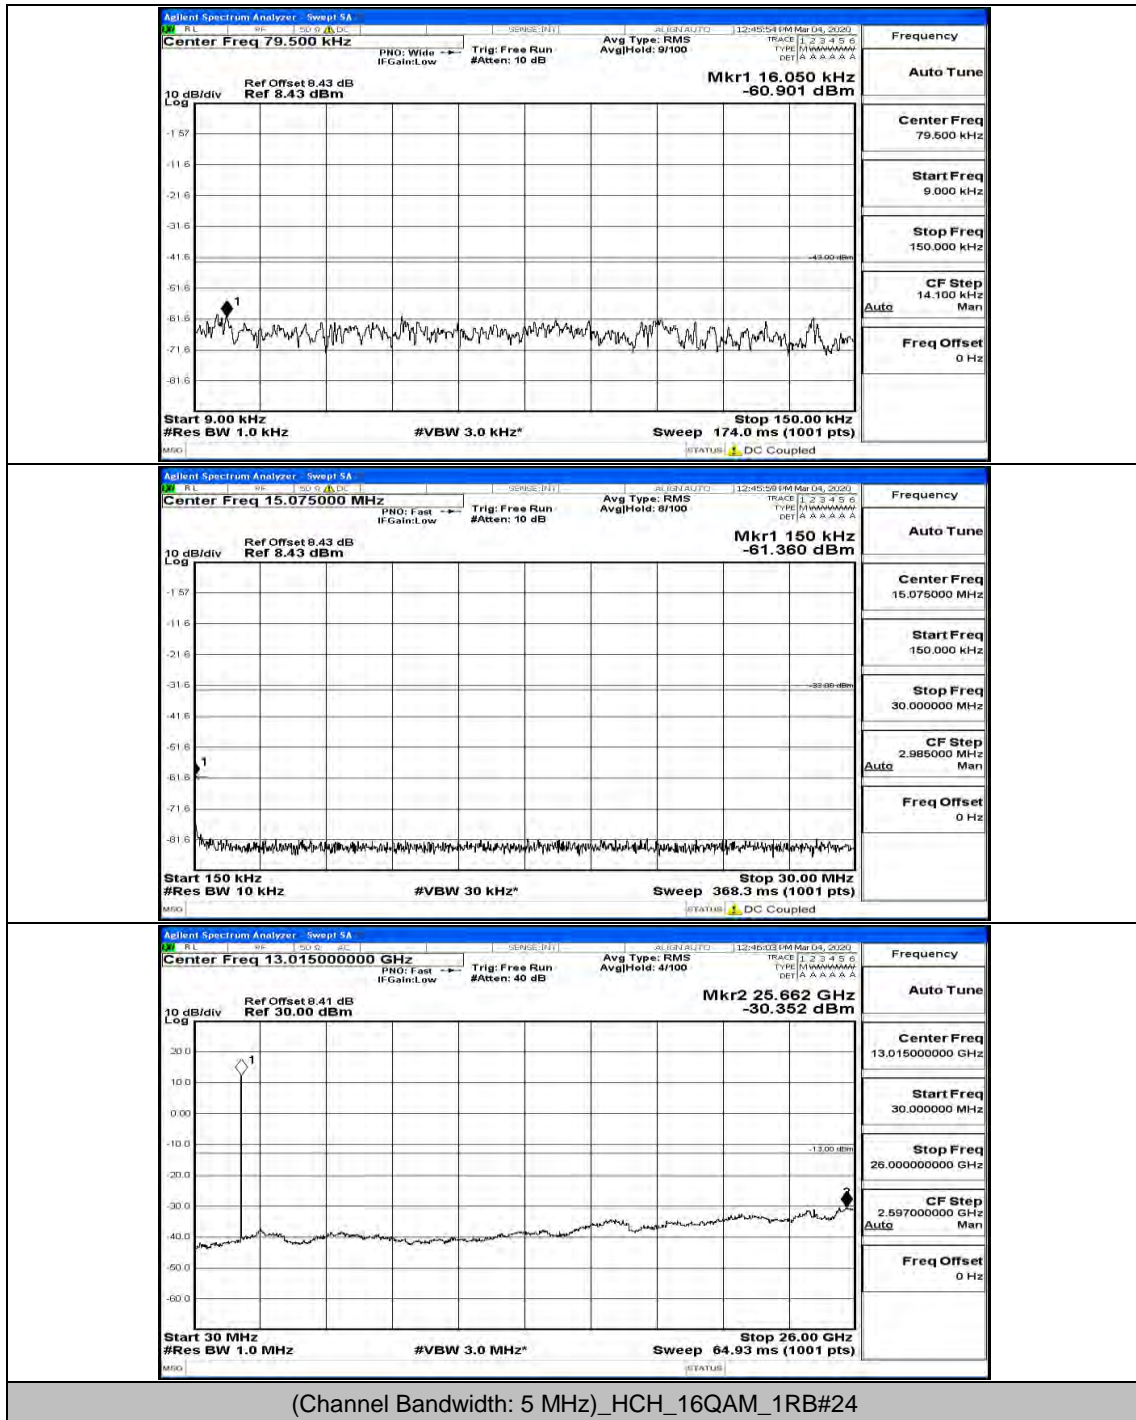

(Channel Bandwidth: 5 MHz)\_HCH\_QPSK\_1RB#12

(Channel Bandwidth: 5 MHz)\_MCH\_16QAM\_1RB#0

(Channel Bandwidth: 5 MHz)\_MCH\_16QAM\_1RB#12

(Channel Bandwidth: 5 MHz)\_HCH\_16QAM\_1RB#0

(Channel Bandwidth: 5 MHz)\_HCH\_16QAM\_1RB#12

Channel Bandwidth: 10 MHz

Channel Bandwidth: 10 MHz\_LCH\_QPSK\_1RB#24

Channel Bandwidth: 15 MHz

(Channel Bandwidth:15 MHz)\_MCH\_QPSK\_1RB#0

(Channel Bandwidth:15 MHz)\_MCH\_QPSK\_1RB#37

(Channel Bandwidth:15 MHz)\_LCH\_16QAM\_1RB#0