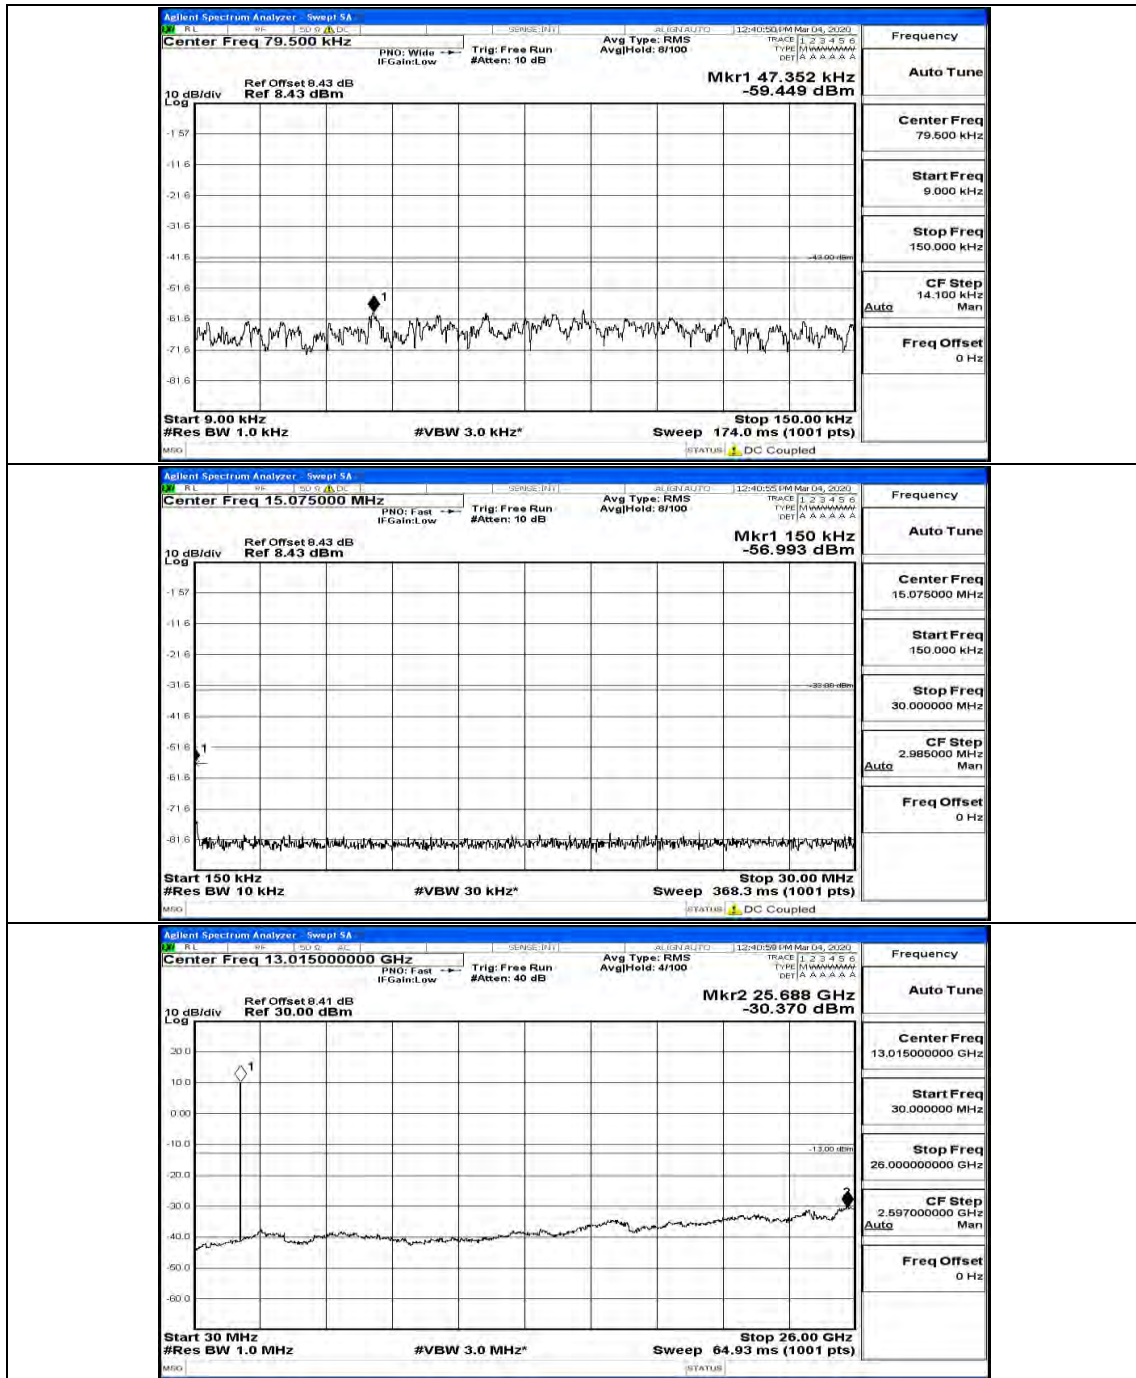

(Channel Bandwidth: 3 MHz)\_MCH\_QPSK\_1RB#0

(Channel Bandwidth: 3 MHz)\_MCH\_QPSK\_1RB#7

(Channel Bandwidth: 3 MHz)\_HCH\_QPSK\_1RB#0

(Channel Bandwidth: 3 MHz)\_HCH\_QPSK\_1RB#7

(Channel Bandwidth: 3 MHz)\_LCH\_16QAM\_1RB#0

(Channel Bandwidth: 3 MHz)\_LCH\_16QAM\_1RB#7

(Channel Bandwidth: 3 MHz)\_HCH\_16QAM\_1RB#0

(Channel Bandwidth: 3 MHz)\_HCH\_16QAM\_1RB#7

Channel Bandwidth: 5 MHz

(Channel Bandwidth: 5 MHz)\_HCH\_QPSK\_1RB#0

(Channel Bandwidth: 5 MHz)\_HCH\_QPSK\_1RB#12

(Channel Bandwidth: 5 MHz)\_MCH\_16QAM\_1RB#0

(Channel Bandwidth: 5 MHz)\_MCH\_16QAM\_1RB#12

(Channel Bandwidth: 5 MHz)\_HCH\_16QAM\_1RB#0

(Channel Bandwidth: 5 MHz)\_HCH\_16QAM\_1RB#12