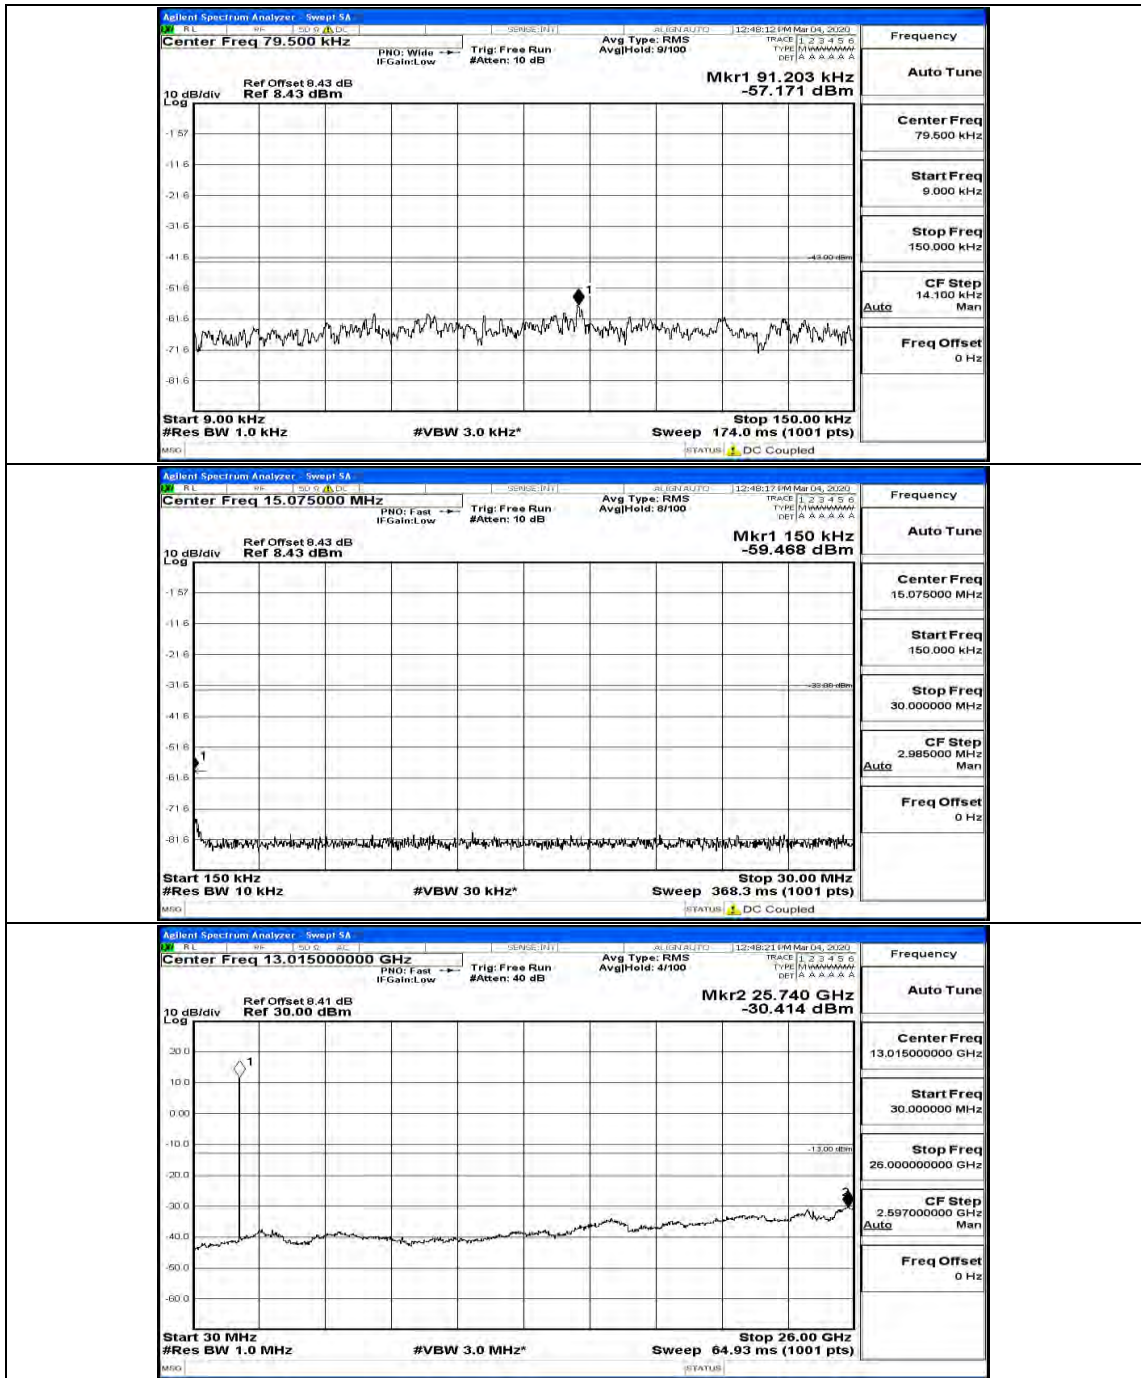

Channel Bandwidth: 10 MHz

Channel Bandwidth: 10 MHz\_LCH\_QPSK\_1RB#24

Channel Bandwidth: 15 MHz

(Channel Bandwidth:15 MHz)\_MCH\_QPSK\_1RB#0

(Channel Bandwidth:15 MHz)\_MCH\_QPSK\_1RB#37

(Channel Bandwidth:15 MHz)\_LCH\_16QAM\_1RB#0

(Channel Bandwidth:15 MHz)\_LCH\_16QAM\_1RB#37

Channel Bandwidth: 20 MHz

Channel Bandwidth: 20 MHz\_LCH\_QPSK\_1RB#99