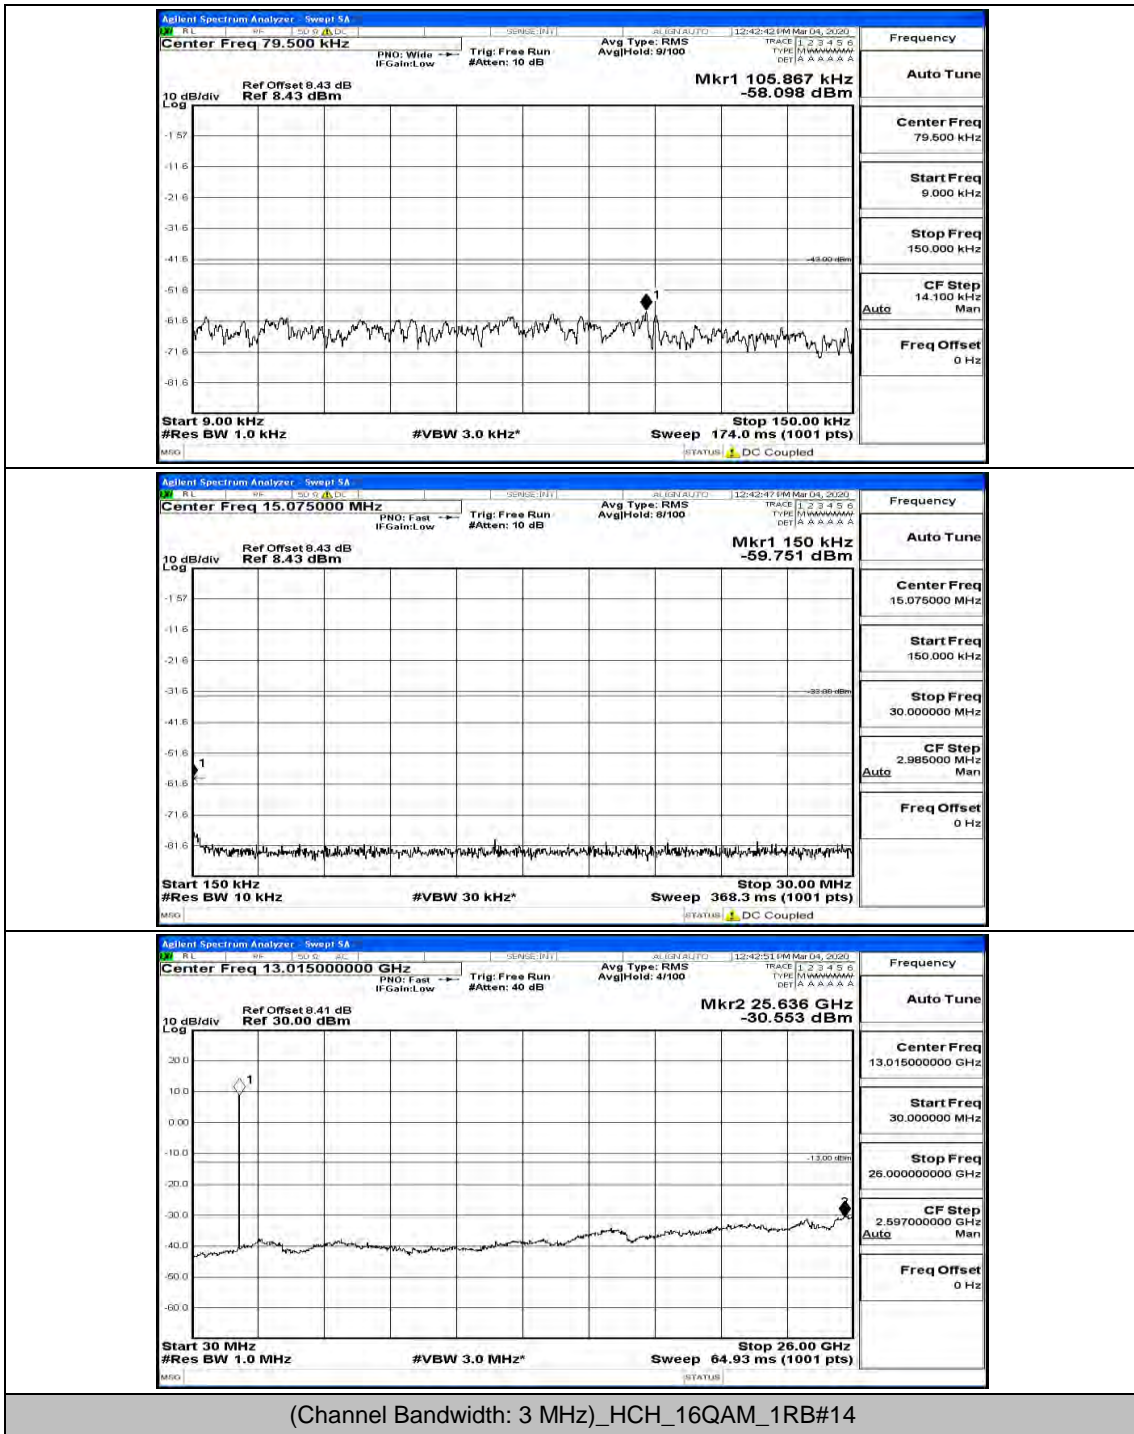

(Channel Bandwidth: 3 MHz)\_MCH\_QPSK\_1RB#0

(Channel Bandwidth: 3 MHz)\_MCH\_QPSK\_1RB#7

(Channel Bandwidth: 3 MHz)\_HCH\_QPSK\_1RB#0

(Channel Bandwidth: 3 MHz)\_HCH\_QPSK\_1RB#7

(Channel Bandwidth: 3 MHz)\_LCH\_16QAM\_1RB#0

(Channel Bandwidth: 3 MHz)\_LCH\_16QAM\_1RB#7

(Channel Bandwidth: 3 MHz)\_HCH\_16QAM\_1RB#0

(Channel Bandwidth: 3 MHz)\_HCH\_16QAM\_1RB#7

Channel Bandwidth: 5 MHz

(Channel Bandwidth: 5 MHz)\_HCH\_QPSK\_1RB#0

(Channel Bandwidth: 5 MHz)\_HCH\_QPSK\_1RB#12

(Channel Bandwidth: 5 MHz)\_MCH\_16QAM\_1RB#0

(Channel Bandwidth: 5 MHz)\_MCH\_16QAM\_1RB#12

(Channel Bandwidth: 5 MHz)\_HCH\_16QAM\_1RB#0

(Channel Bandwidth: 5 MHz)\_HCH\_16QAM\_1RB#12