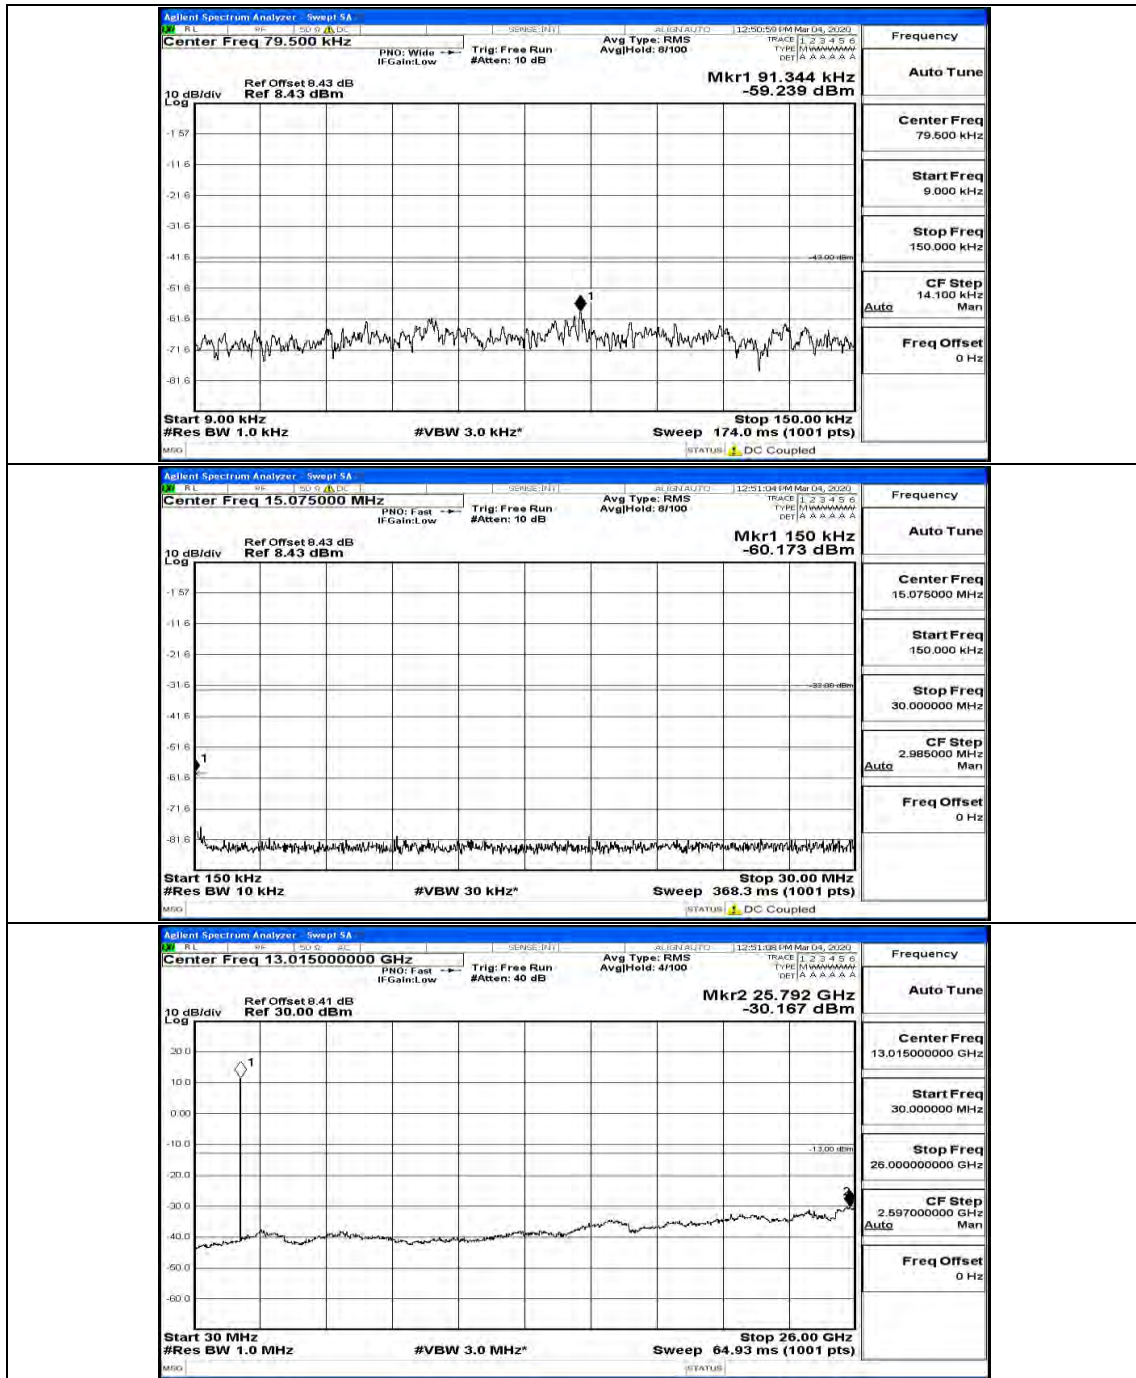

Channel Bandwidth: 10 MHz

Channel Bandwidth: 10 MHz\_LCH\_QPSK\_1RB#24

Channel Bandwidth: 15 MHz

(Channel Bandwidth:15 MHz)\_MCH\_QPSK\_1RB#0

(Channel Bandwidth:15 MHz)\_MCH\_QPSK\_1RB#37

(Channel Bandwidth:15 MHz)\_LCH\_16QAM\_1RB#0

(Channel Bandwidth:15 MHz)\_LCH\_16QAM\_1RB#37

Channel Bandwidth: 20 MHz

Channel Bandwidth: 20 MHz\_LCH\_QPSK\_1RB#99