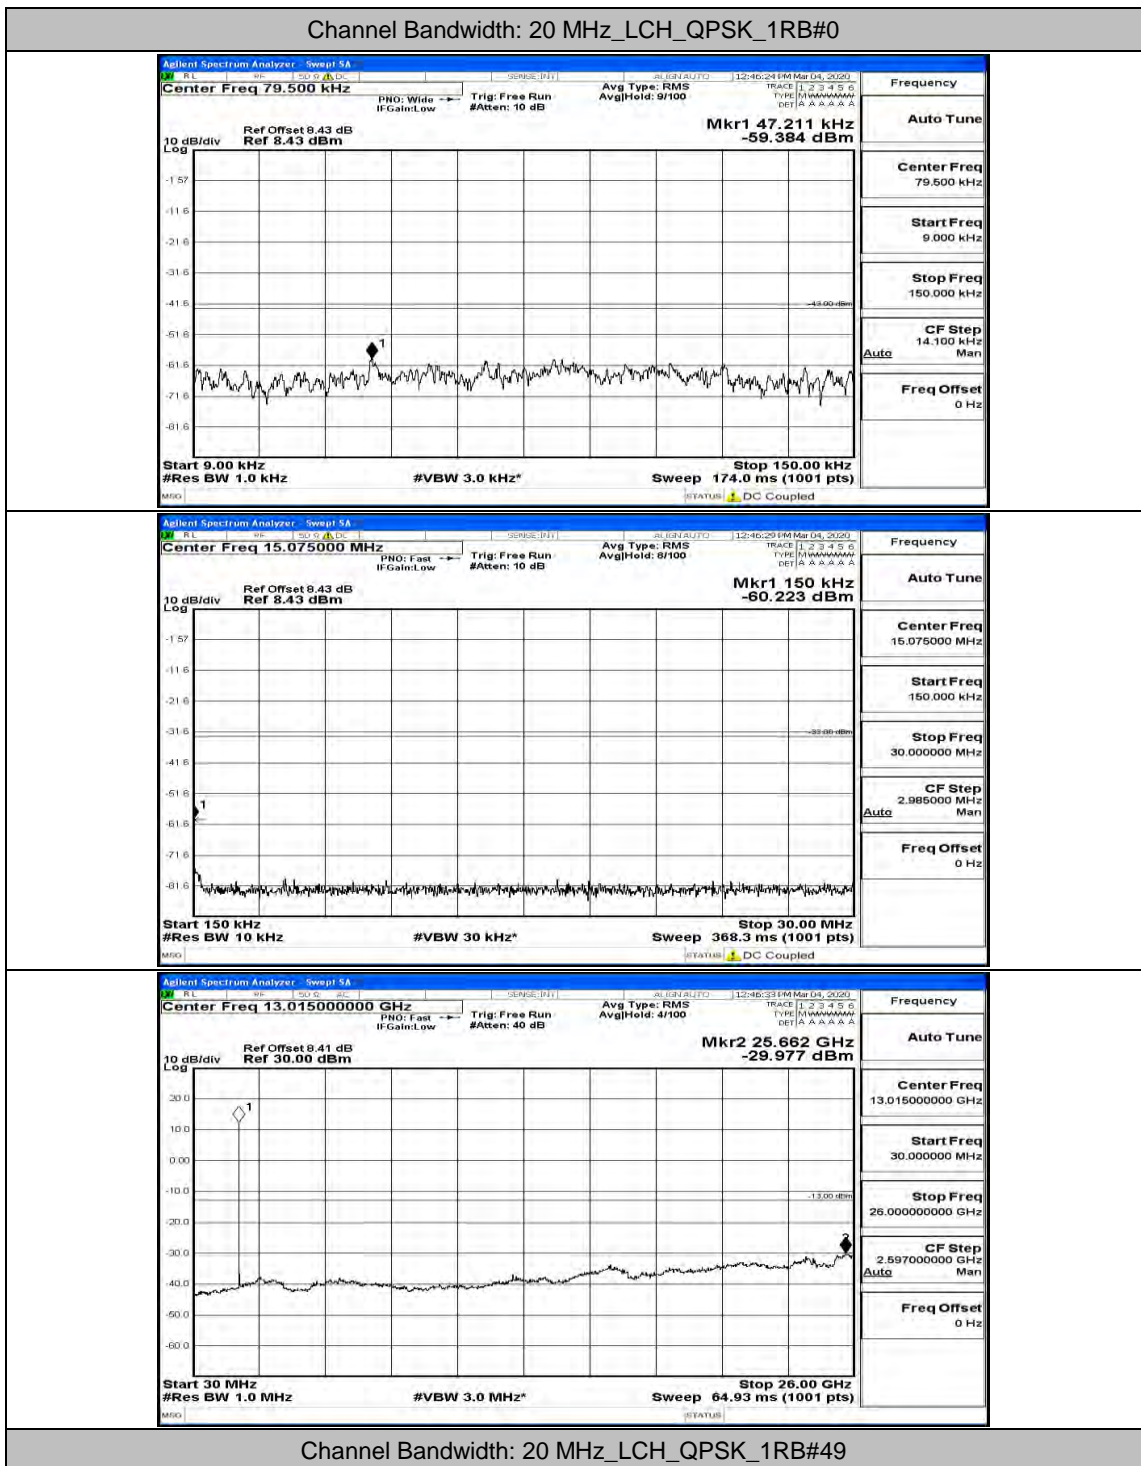

(Channel Bandwidth:15 MHz)\_LCH\_16QAM\_1RB#37

Channel Bandwidth: 20 MHz

Channel Bandwidth: 20 MHz\_LCH\_QPSK\_1RB#99