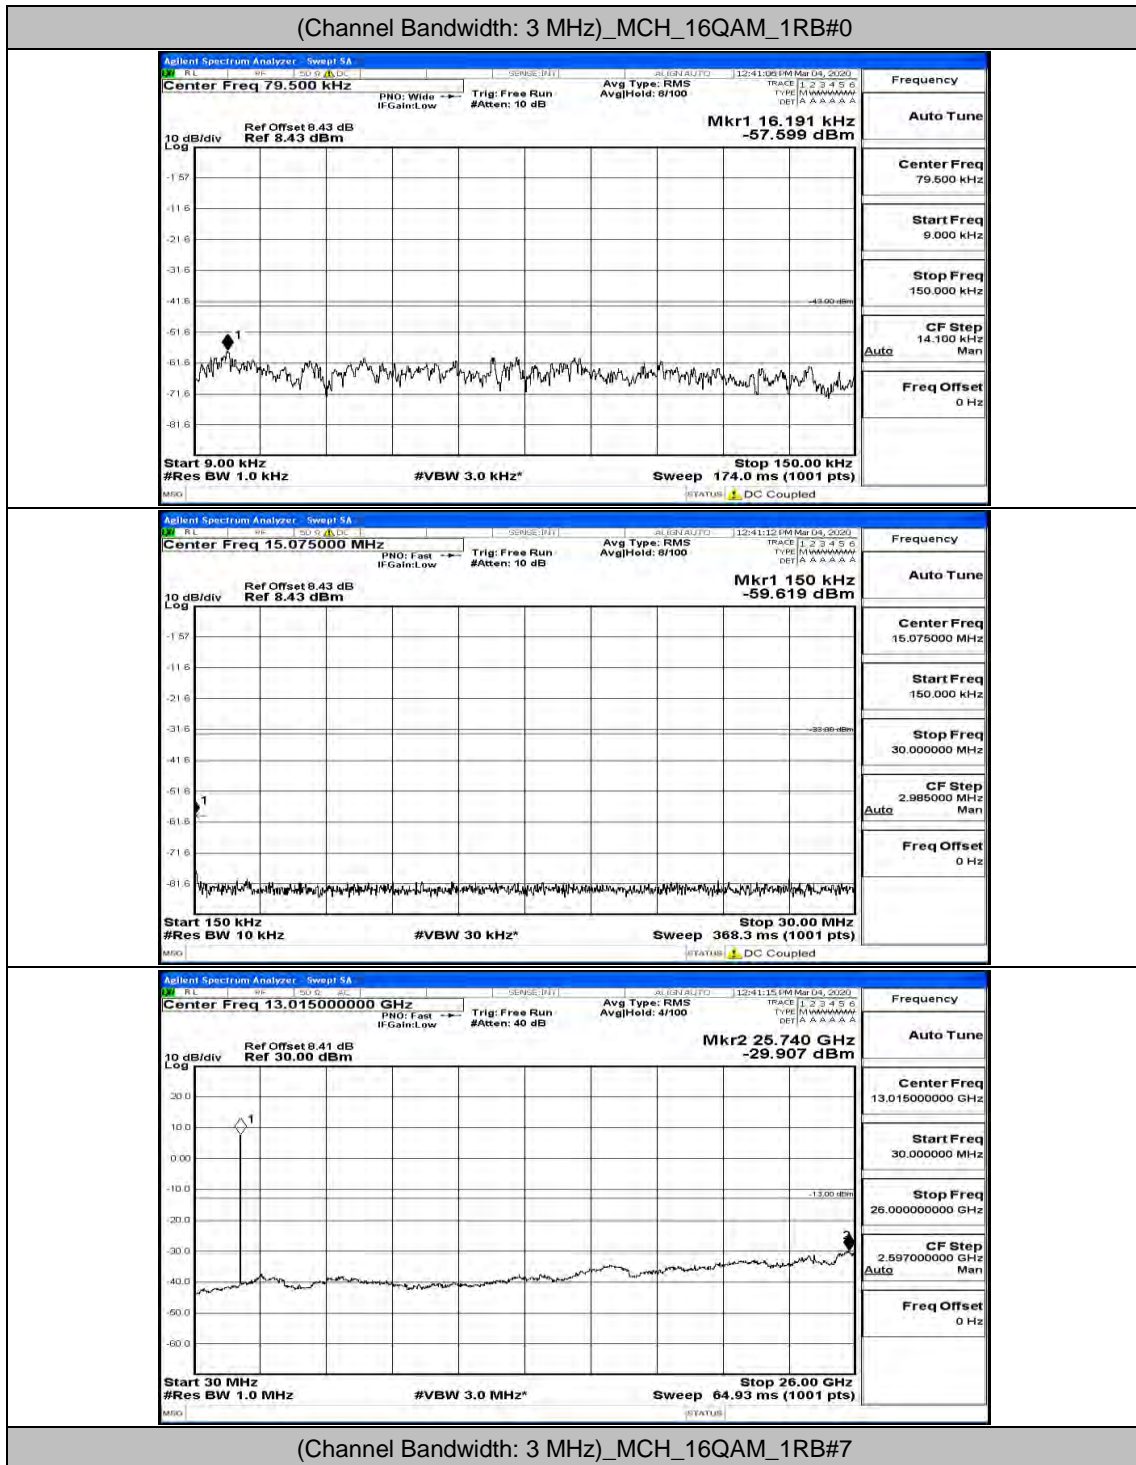

(Channel Bandwidth: 3 MHz)\_MCH\_QPSK\_1RB#0

(Channel Bandwidth: 3 MHz)\_MCH\_QPSK\_1RB#7

(Channel Bandwidth: 3 MHz)\_HCH\_QPSK\_1RB#0

(Channel Bandwidth: 3 MHz)\_HCH\_QPSK\_1RB#7

(Channel Bandwidth: 3 MHz)\_LCH\_16QAM\_1RB#0

(Channel Bandwidth: 3 MHz)\_LCH\_16QAM\_1RB#7

(Channel Bandwidth: 3 MHz)\_HCH\_16QAM\_1RB#0

(Channel Bandwidth: 3 MHz)\_HCH\_16QAM\_1RB#7

Channel Bandwidth: 5 MHz

(Channel Bandwidth: 5 MHz)\_HCH\_QPSK\_1RB#0