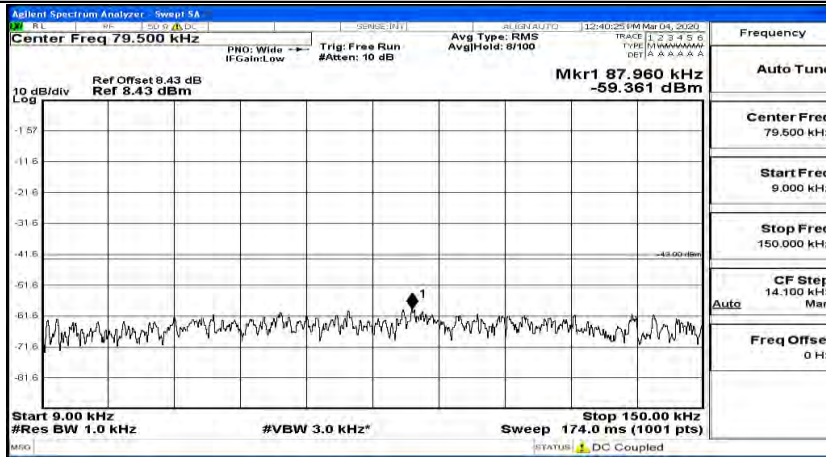

(Channel Bandwidth: 3 MHz)\_MCH\_QPSK\_1RB#0

(Channel Bandwidth: 3 MHz)\_MCH\_QPSK\_1RB#7

(Channel Bandwidth: 3 MHz)\_HCH\_QPSK\_1RB#0

(Channel Bandwidth: 3 MHz)\_HCH\_QPSK\_1RB#7

(Channel Bandwidth: 3 MHz)\_LCH\_16QAM\_1RB#0

(Channel Bandwidth: 3 MHz)\_LCH\_16QAM\_1RB#7

(Channel Bandwidth: 3 MHz)\_HCH\_16QAM\_1RB#0

(Channel Bandwidth: 3 MHz)\_HCH\_16QAM\_1RB#7

Channel Bandwidth: 5 MHz

(Channel Bandwidth: 5 MHz)\_HCH\_QPSK\_1RB#0