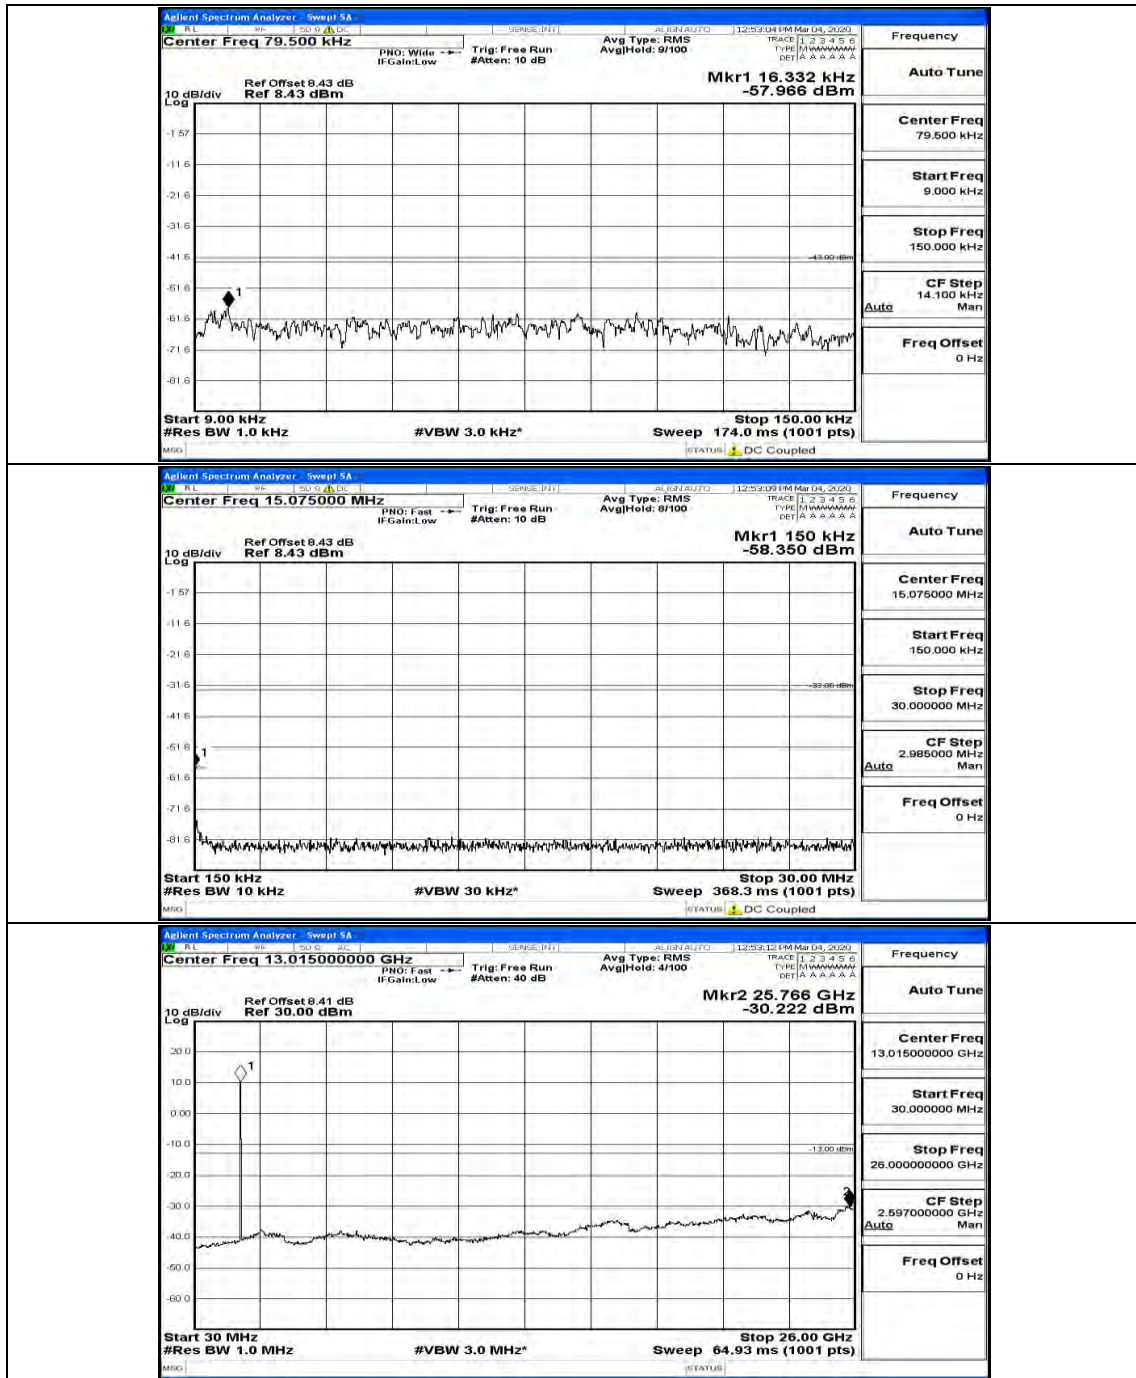

Channel Bandwidth: 10 MHz

Channel Bandwidth: 10 MHz\_LCH\_QPSK\_1RB#24

Channel Bandwidth: 15 MHz

(Channel Bandwidth:15 MHz)\_MCH\_QPSK\_1RB#0

(Channel Bandwidth:15 MHz)\_MCH\_QPSK\_1RB#37

(Channel Bandwidth:15 MHz)\_LCH\_16QAM\_1RB#0

(Channel Bandwidth:15 MHz)\_LCH\_16QAM\_1RB#37

Channel Bandwidth: 20 MHz

Channel Bandwidth: 20 MHz\_LCH\_QPSK\_1RB#99