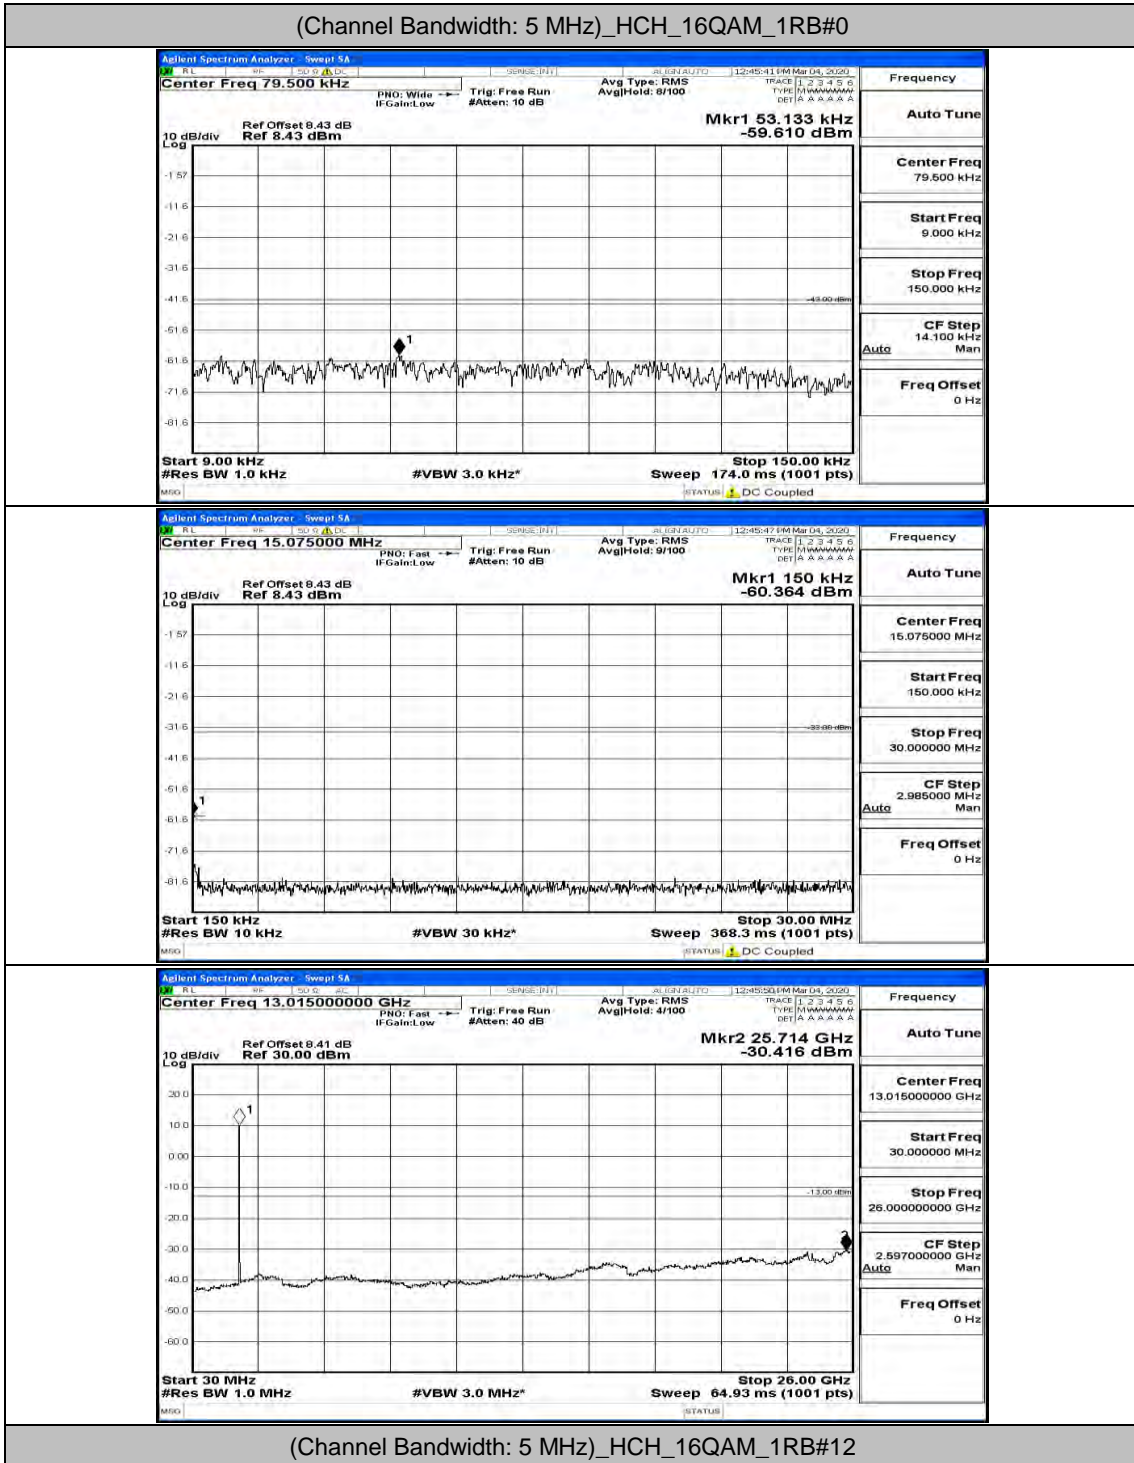

(Channel Bandwidth: 5 MHz)\_HCH\_QPSK\_1RB#12

(Channel Bandwidth: 5 MHz)\_MCH\_16QAM\_1RB#0

(Channel Bandwidth: 5 MHz)\_MCH\_16QAM\_1RB#12

(Channel Bandwidth: 5 MHz)\_HCH\_16QAM\_1RB#0

(Channel Bandwidth: 5 MHz)\_HCH\_16QAM\_1RB#12

Channel Bandwidth: 10 MHz

Channel Bandwidth: 10 MHz\_LCH\_QPSK\_1RB#24

Channel Bandwidth: 15 MHz

(Channel Bandwidth:15 MHz)\_MCH\_QPSK\_1RB#0

(Channel Bandwidth:15 MHz)\_MCH\_QPSK\_1RB#37

(Channel Bandwidth:15 MHz)\_LCH\_16QAM\_1RB#0