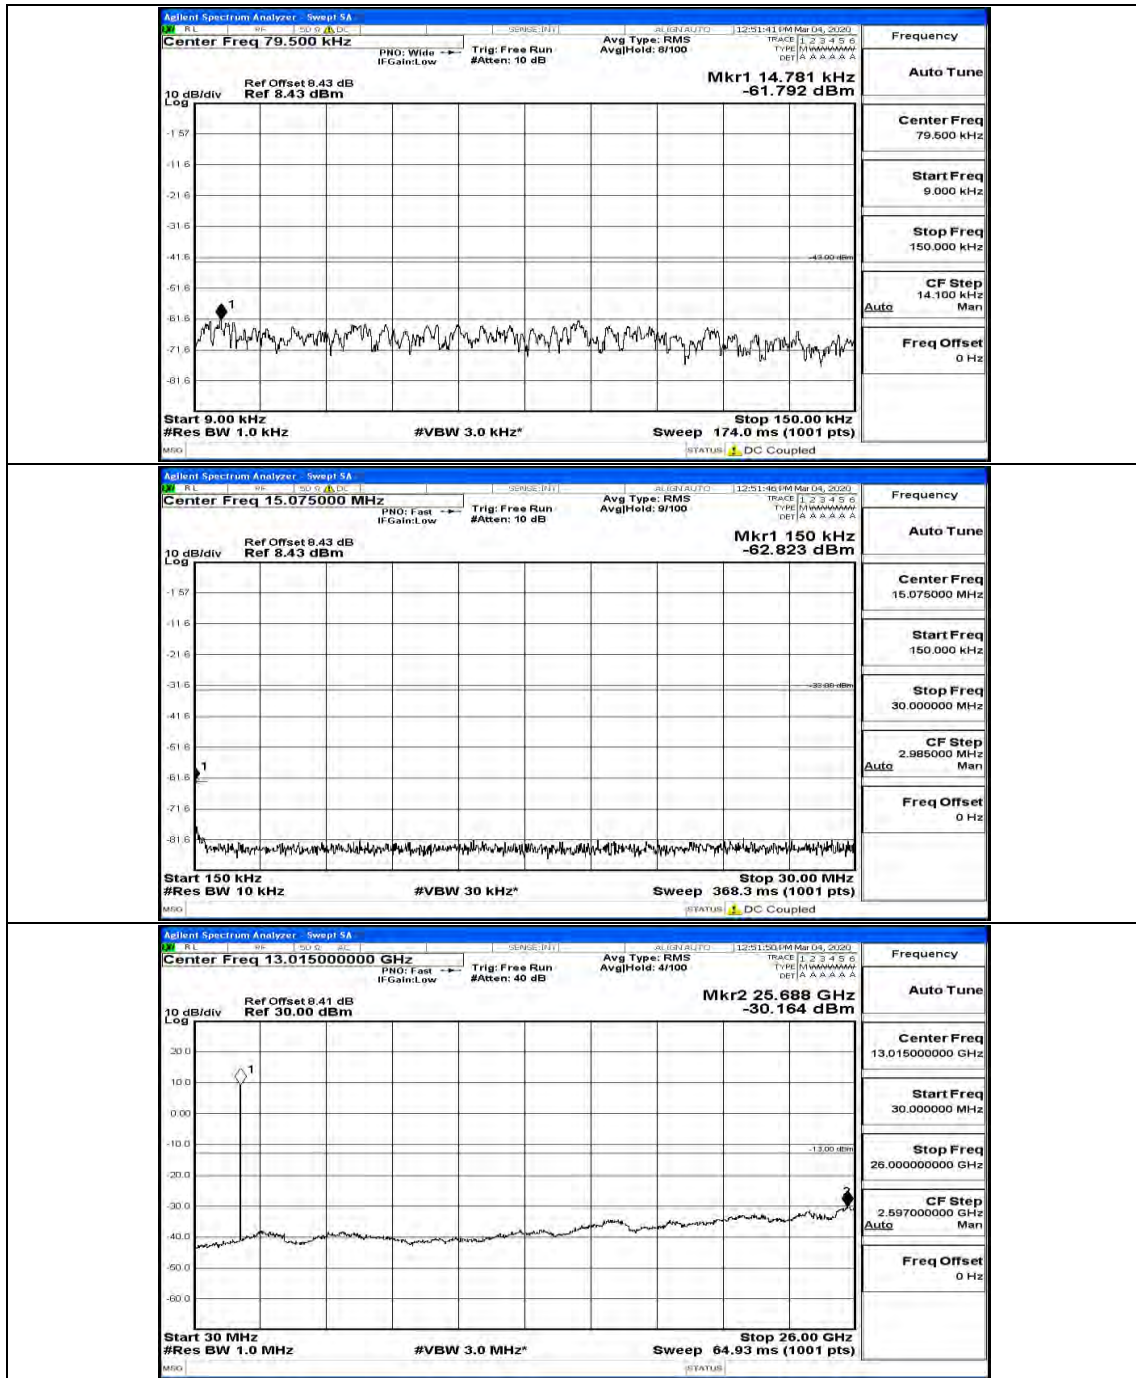

Channel Bandwidth: 10 MHz

Channel Bandwidth: 10 MHz\_LCH\_QPSK\_1RB#24

Channel Bandwidth: 15 MHz

(Channel Bandwidth:15 MHz)\_MCH\_QPSK\_1RB#0

(Channel Bandwidth:15 MHz)\_MCH\_QPSK\_1RB#37

(Channel Bandwidth:15 MHz)\_LCH\_16QAM\_1RB#0

(Channel Bandwidth:15 MHz)\_LCH\_16QAM\_1RB#37

Channel Bandwidth: 20 MHz

Channel Bandwidth: 20 MHz\_LCH\_QPSK\_1RB#99