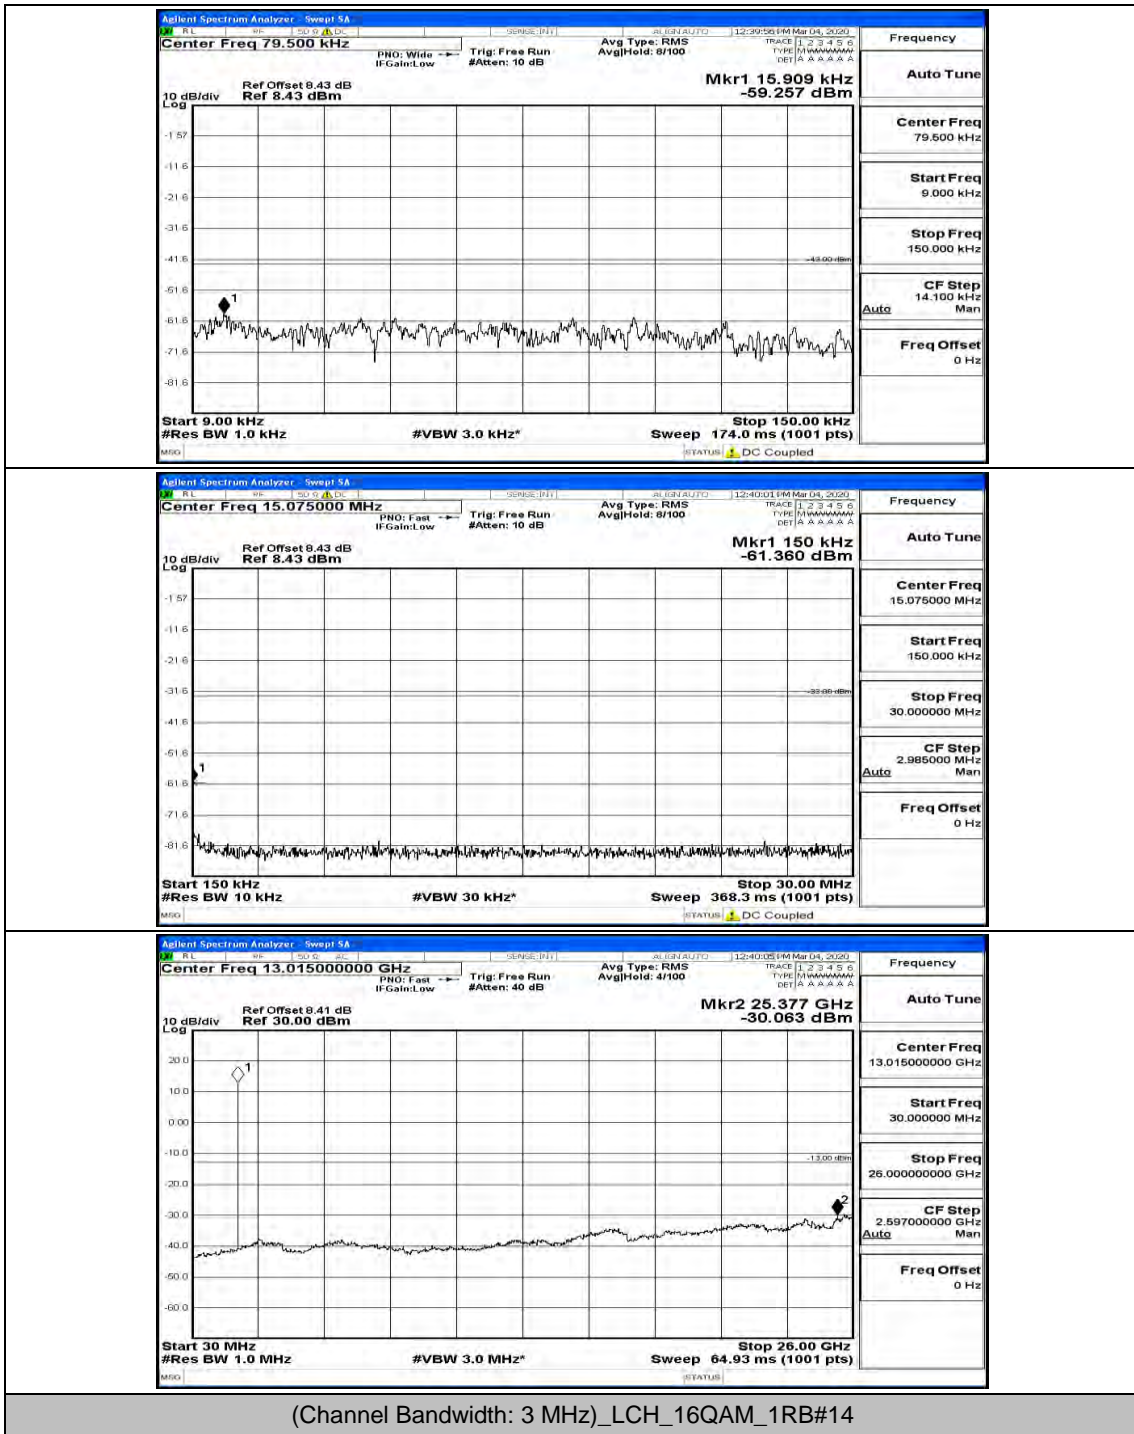

(Channel Bandwidth: 3 MHz)\_MCH\_QPSK\_1RB#0

(Channel Bandwidth: 3 MHz)\_MCH\_QPSK\_1RB#7

(Channel Bandwidth: 3 MHz)\_HCH\_QPSK\_1RB#0

(Channel Bandwidth: 3 MHz)\_HCH\_QPSK\_1RB#7

(Channel Bandwidth: 3 MHz)\_LCH\_16QAM\_1RB#0

(Channel Bandwidth: 3 MHz)\_LCH\_16QAM\_1RB#7

(Channel Bandwidth: 3 MHz)\_HCH\_16QAM\_1RB#0

(Channel Bandwidth: 3 MHz)\_HCH\_16QAM\_1RB#7

Channel Bandwidth: 5 MHz

(Channel Bandwidth: 5 MHz)\_HCH\_QPSK\_1RB#0

(Channel Bandwidth: 5 MHz)\_HCH\_QPSK\_1RB#12

(Channel Bandwidth: 5 MHz)\_MCH\_16QAM\_1RB#0

(Channel Bandwidth: 5 MHz)\_MCH\_16QAM\_1RB#12

(Channel Bandwidth: 5 MHz)\_HCH\_16QAM\_1RB#0

(Channel Bandwidth: 5 MHz)\_HCH\_16QAM\_1RB#12