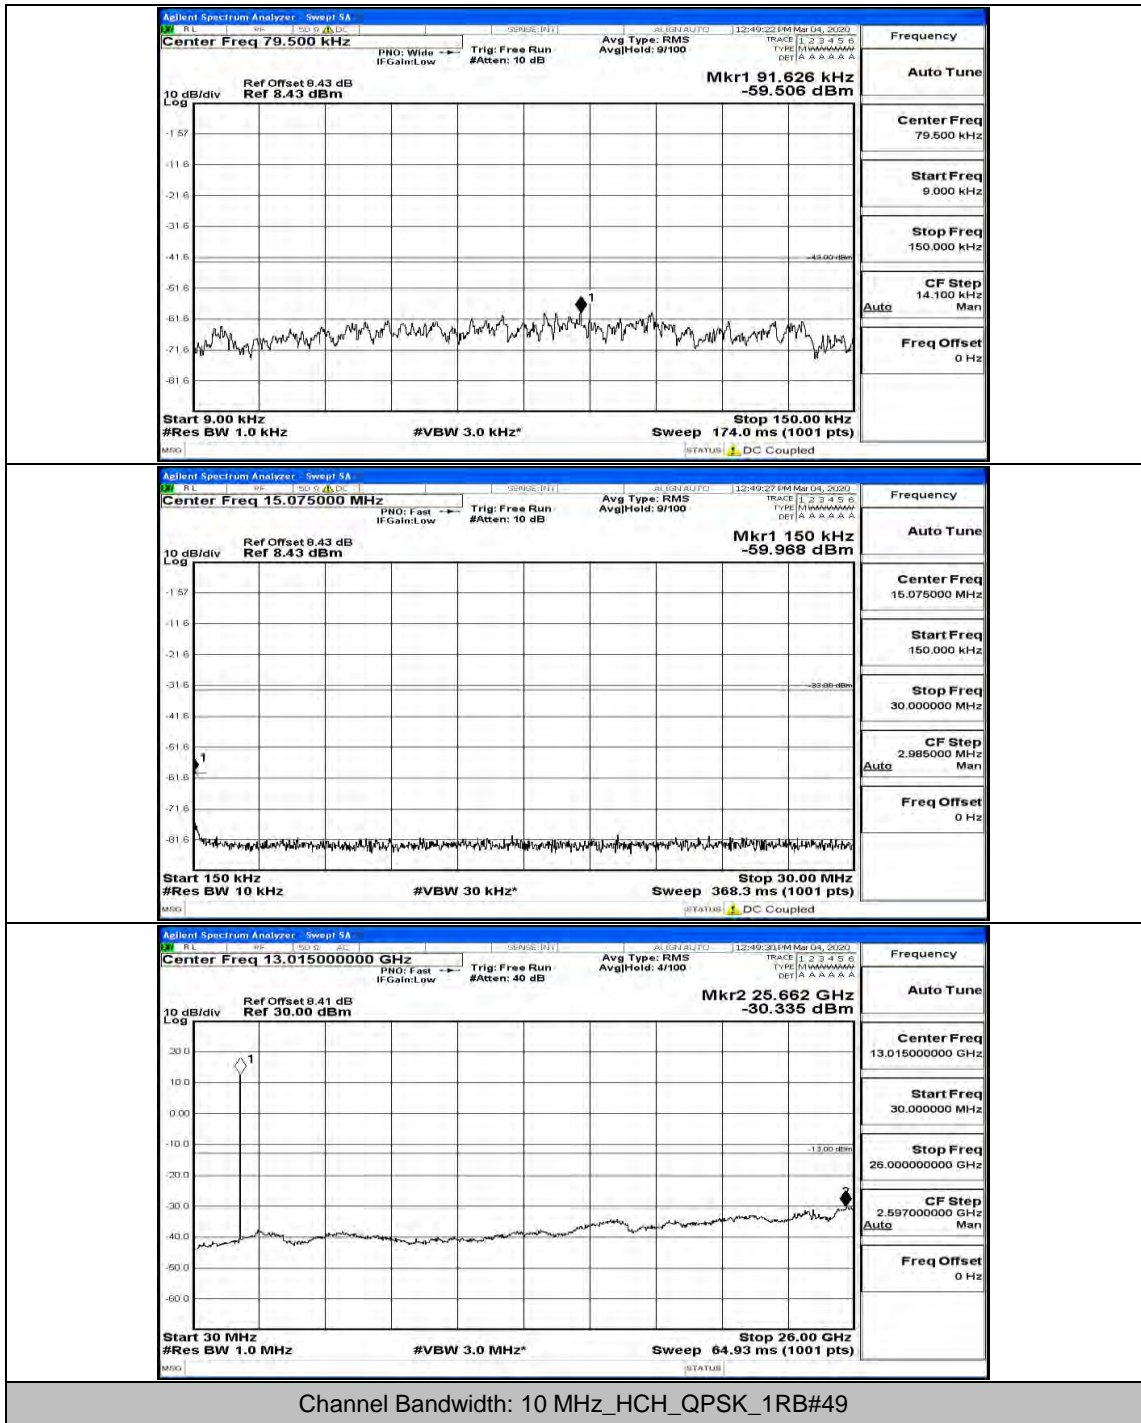

Channel Bandwidth: 10 MHz

Channel Bandwidth: 10 MHz\_LCH\_QPSK\_1RB#24

Channel Bandwidth: 15 MHz

(Channel Bandwidth:15 MHz)\_MCH\_QPSK\_1RB#0

(Channel Bandwidth:15 MHz)\_MCH\_QPSK\_1RB#37

(Channel Bandwidth:15 MHz)\_LCH\_16QAM\_1RB#0

(Channel Bandwidth:15 MHz)\_LCH\_16QAM\_1RB#37

Channel Bandwidth: 20 MHz

Channel Bandwidth: 20 MHz\_LCH\_QPSK\_1RB#99