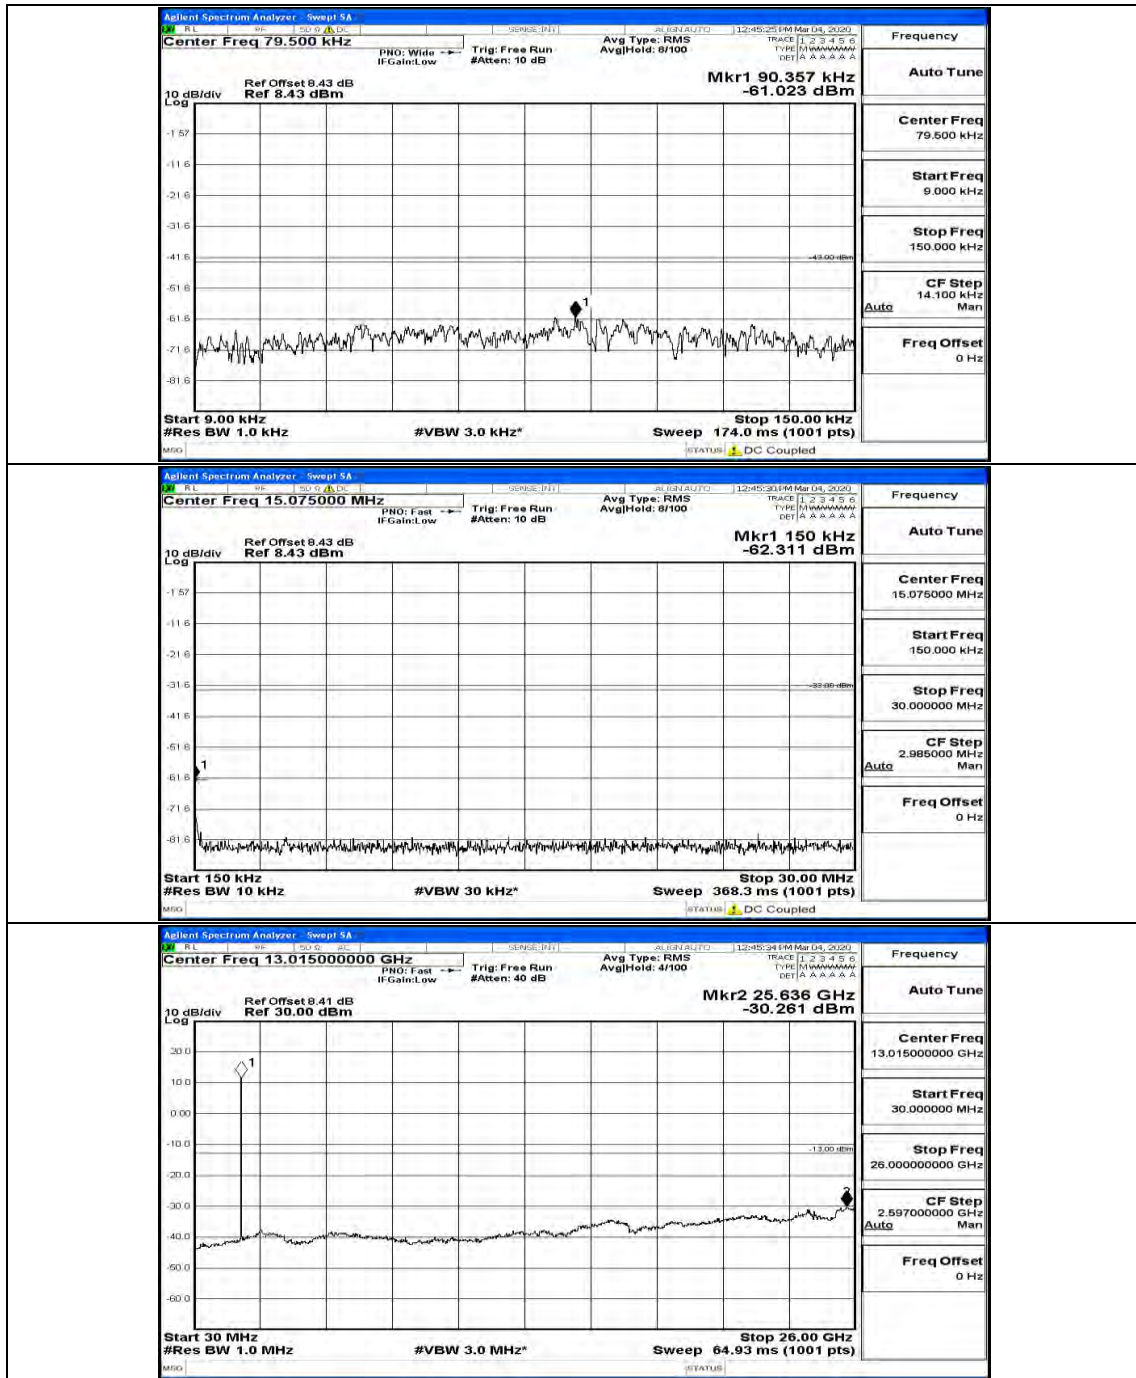

(Channel Bandwidth: 3 MHz)\_LCH\_16QAM\_1RB#7

(Channel Bandwidth: 3 MHz)\_HCH\_16QAM\_1RB#0

(Channel Bandwidth: 3 MHz)\_HCH\_16QAM\_1RB#7

Channel Bandwidth: 5 MHz

(Channel Bandwidth: 5 MHz)\_HCH\_QPSK\_1RB#0

(Channel Bandwidth: 5 MHz)\_HCH\_QPSK\_1RB#12

(Channel Bandwidth: 5 MHz)\_MCH\_16QAM\_1RB#0

(Channel Bandwidth: 5 MHz)\_MCH\_16QAM\_1RB#12

(Channel Bandwidth: 5 MHz)\_HCH\_16QAM\_1RB#0

(Channel Bandwidth: 5 MHz)\_HCH\_16QAM\_1RB#12