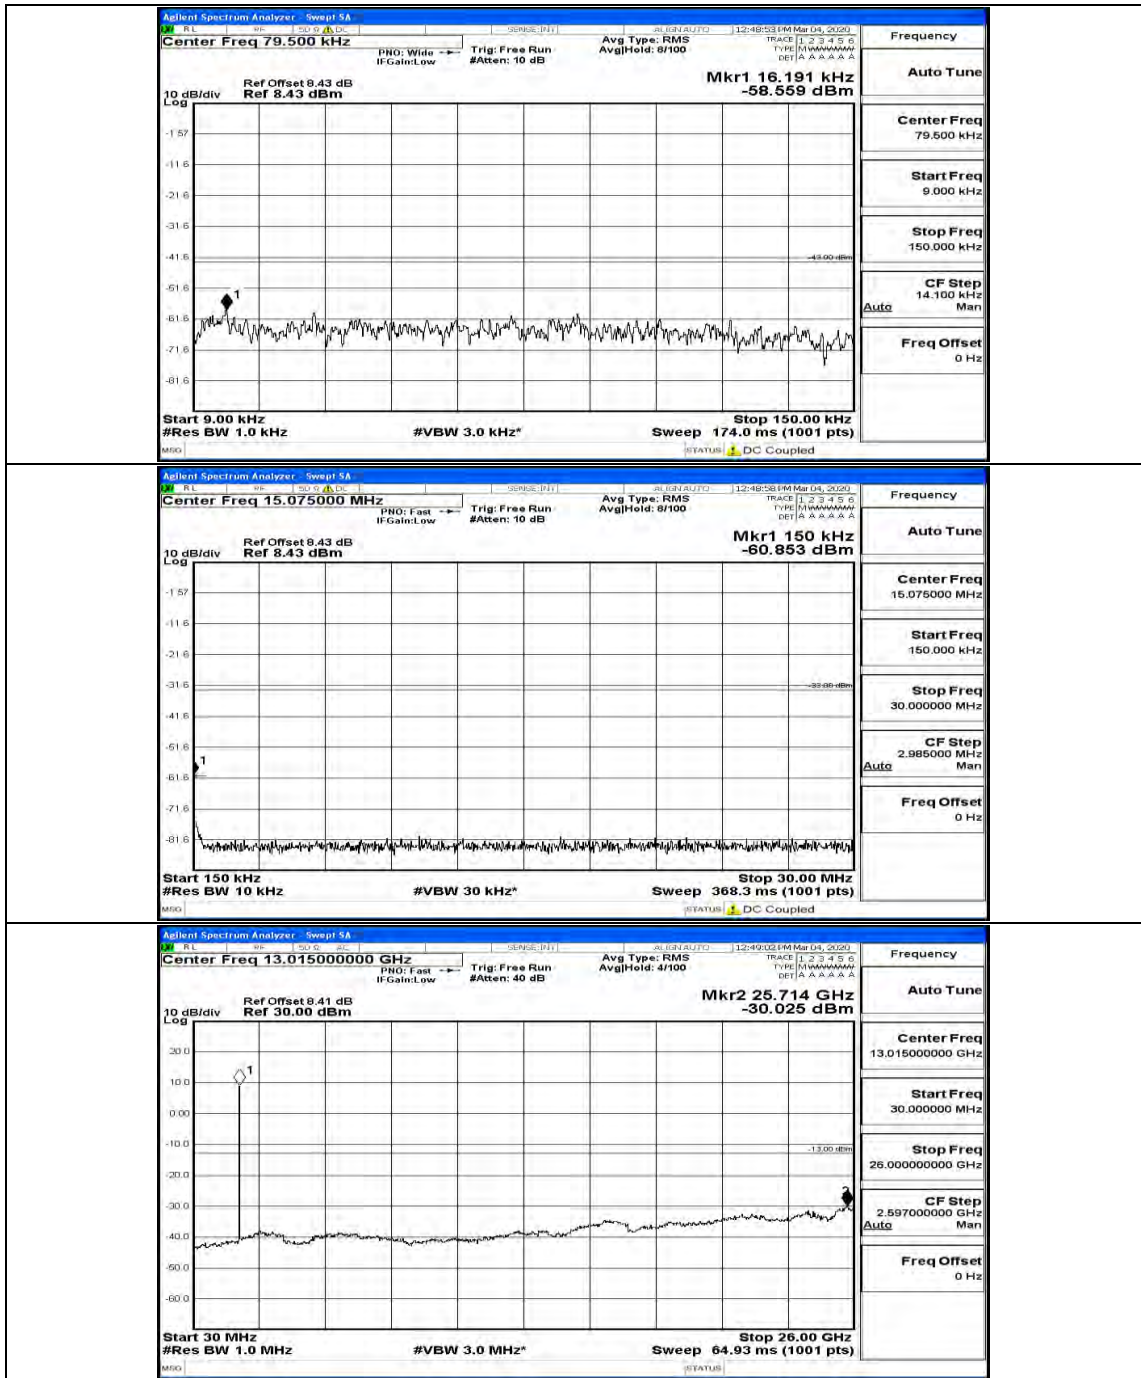

(Channel Bandwidth: 5 MHz)\_HCH\_QPSK\_1RB#12

(Channel Bandwidth: 5 MHz)\_MCH\_16QAM\_1RB#0

(Channel Bandwidth: 5 MHz)\_MCH\_16QAM\_1RB#12

(Channel Bandwidth: 5 MHz)\_HCH\_16QAM\_1RB#0

(Channel Bandwidth: 5 MHz)\_HCH\_16QAM\_1RB#12

Channel Bandwidth: 10 MHz

Channel Bandwidth: 10 MHz\_LCH\_QPSK\_1RB#24

Channel Bandwidth: 15 MHz

(Channel Bandwidth:15 MHz)\_MCH\_QPSK\_1RB#0

(Channel Bandwidth:15 MHz)\_MCH\_QPSK\_1RB#37

(Channel Bandwidth:15 MHz)\_LCH\_16QAM\_1RB#0

(Channel Bandwidth:15 MHz)\_LCH\_16QAM\_1RB#37

Channel Bandwidth: 20 MHz

Channel Bandwidth: 20 MHz\_LCH\_QPSK\_1RB#99