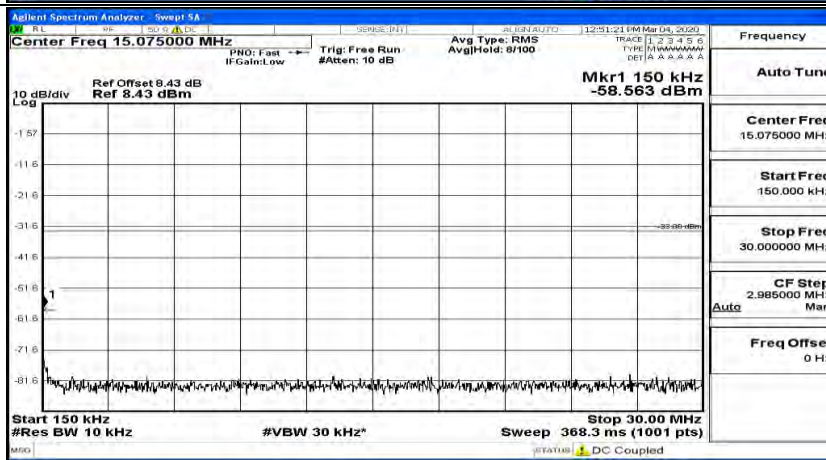

Channel Bandwidth: 10 MHz

Channel Bandwidth: 10 MHz\_LCH\_QPSK\_1RB#24

Channel Bandwidth: 15 MHz

(Channel Bandwidth:15 MHz)\_MCH\_QPSK\_1RB#0

(Channel Bandwidth:15 MHz)\_MCH\_QPSK\_1RB#37

(Channel Bandwidth:15 MHz)\_LCH\_16QAM\_1RB#0