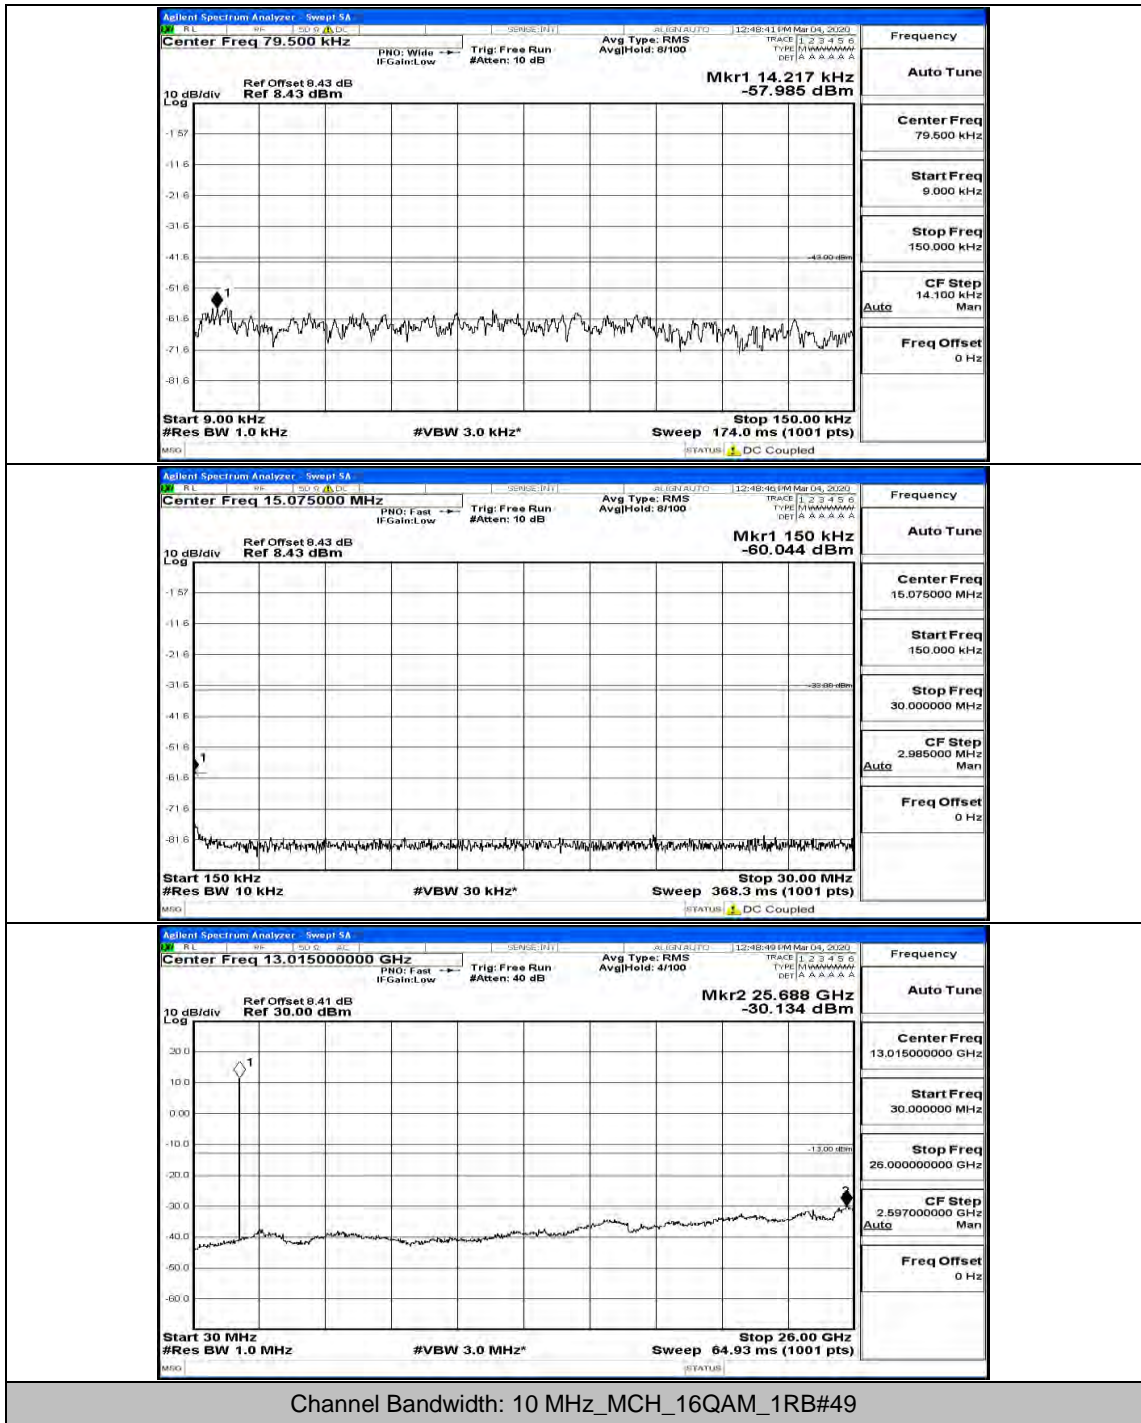

(Channel Bandwidth: 5 MHz)\_HCH\_QPSK\_1RB#12

(Channel Bandwidth: 5 MHz)\_MCH\_16QAM\_1RB#0

(Channel Bandwidth: 5 MHz)\_MCH\_16QAM\_1RB#12

(Channel Bandwidth: 5 MHz)\_HCH\_16QAM\_1RB#0

(Channel Bandwidth: 5 MHz)\_HCH\_16QAM\_1RB#12

Channel Bandwidth: 10 MHz

Channel Bandwidth: 10 MHz\_LCH\_QPSK\_1RB#24

Channel Bandwidth: 15 MHz

(Channel Bandwidth:15 MHz)\_MCH\_QPSK\_1RB#0

(Channel Bandwidth:15 MHz)\_MCH\_QPSK\_1RB#37

(Channel Bandwidth:15 MHz)\_LCH\_16QAM\_1RB#0

(Channel Bandwidth:15 MHz)\_LCH\_16QAM\_1RB#37

Channel Bandwidth: 20 MHz

Channel Bandwidth: 20 MHz\_LCH\_QPSK\_1RB#99