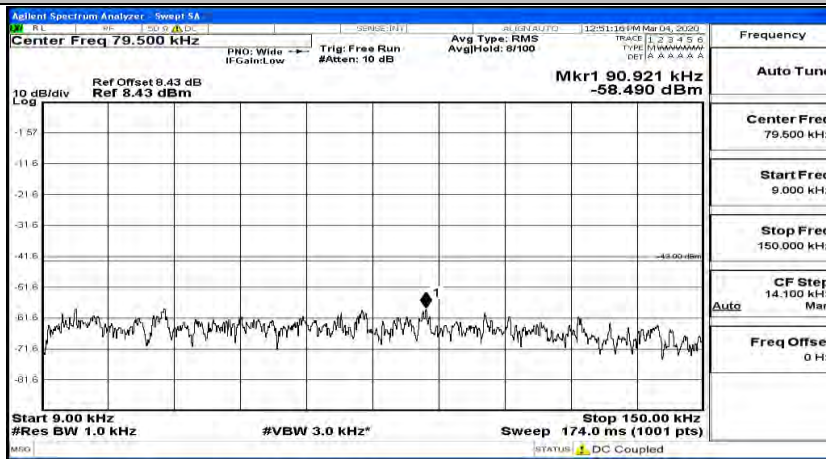

Channel Bandwidth: 10 MHz

Channel Bandwidth: 10 MHz\_LCH\_QPSK\_1RB#24

Channel Bandwidth: 15 MHz

(Channel Bandwidth:15 MHz)\_MCH\_QPSK\_1RB#0

(Channel Bandwidth:15 MHz)\_MCH\_QPSK\_1RB#37

(Channel Bandwidth:15 MHz)\_LCH\_16QAM\_1RB#0