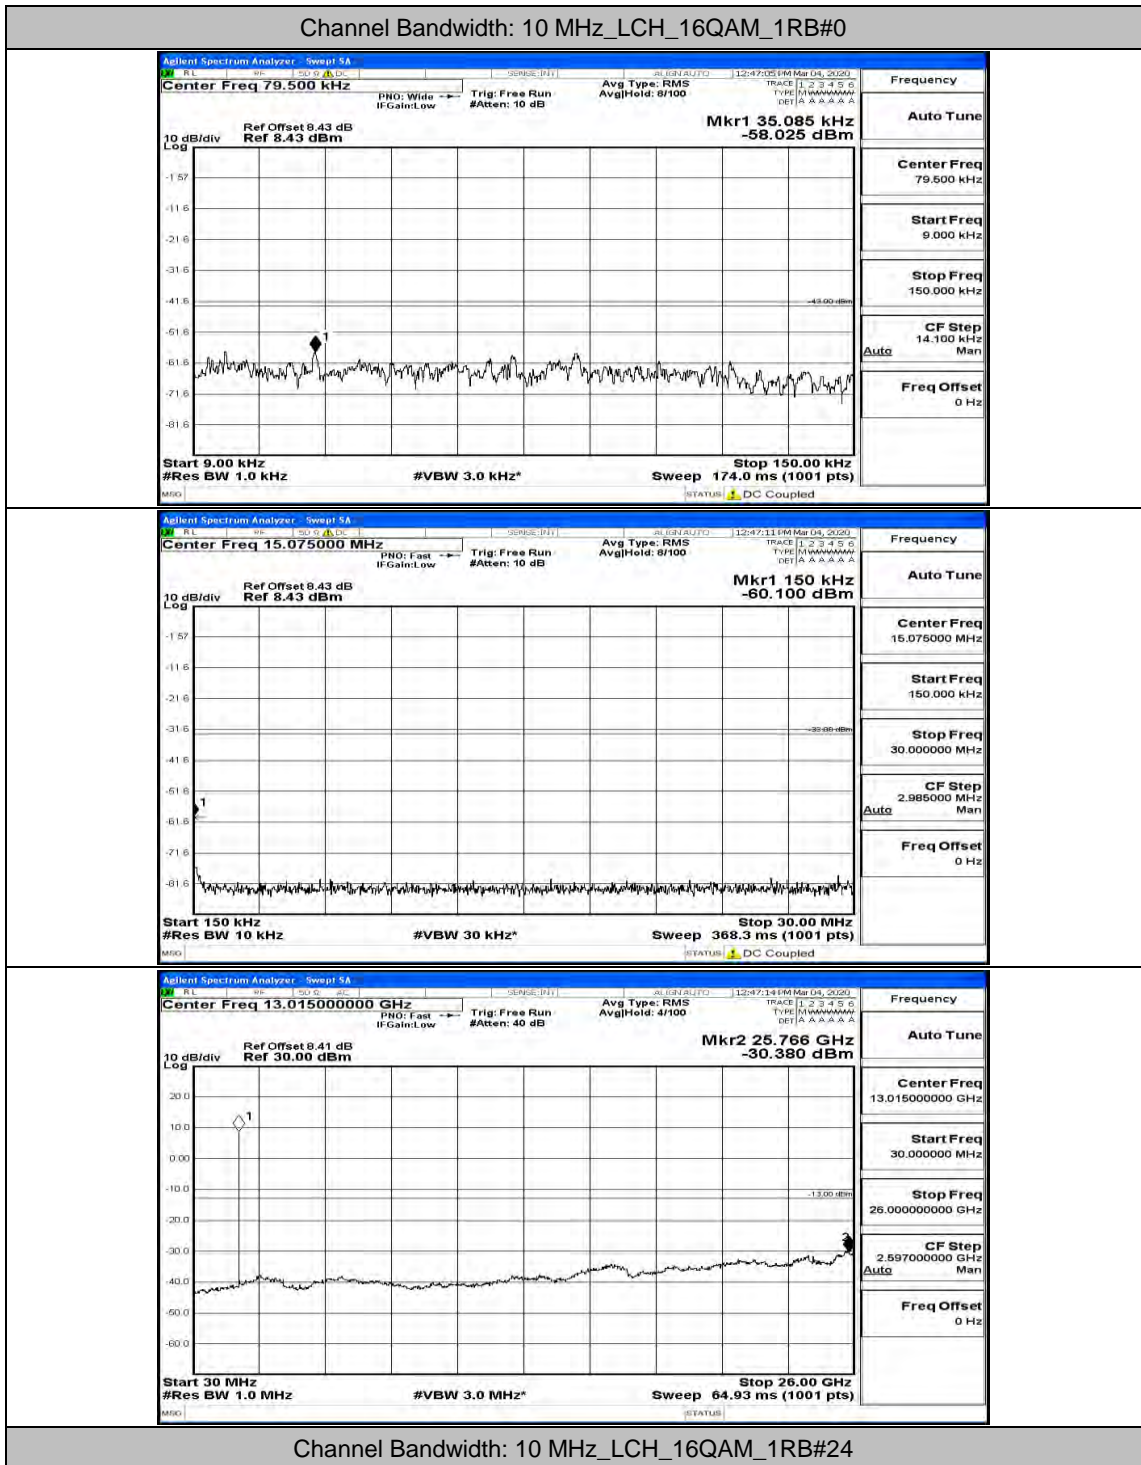

(Channel Bandwidth: 5 MHz)\_HCH\_QPSK\_1RB#12

(Channel Bandwidth: 5 MHz)\_MCH\_16QAM\_1RB#0

(Channel Bandwidth: 5 MHz)\_MCH\_16QAM\_1RB#12

(Channel Bandwidth: 5 MHz)\_HCH\_16QAM\_1RB#0

(Channel Bandwidth: 5 MHz)\_HCH\_16QAM\_1RB#12

Channel Bandwidth: 10 MHz

Channel Bandwidth: 10 MHz\_LCH\_QPSK\_1RB#24

Channel Bandwidth: 15 MHz

(Channel Bandwidth:15 MHz)\_MCH\_QPSK\_1RB#0

(Channel Bandwidth:15 MHz)\_MCH\_QPSK\_1RB#37

(Channel Bandwidth:15 MHz)\_LCH\_16QAM\_1RB#0

(Channel Bandwidth:15 MHz)\_LCH\_16QAM\_1RB#37

Channel Bandwidth: 20 MHz

Channel Bandwidth: 20 MHz\_LCH\_QPSK\_1RB#99