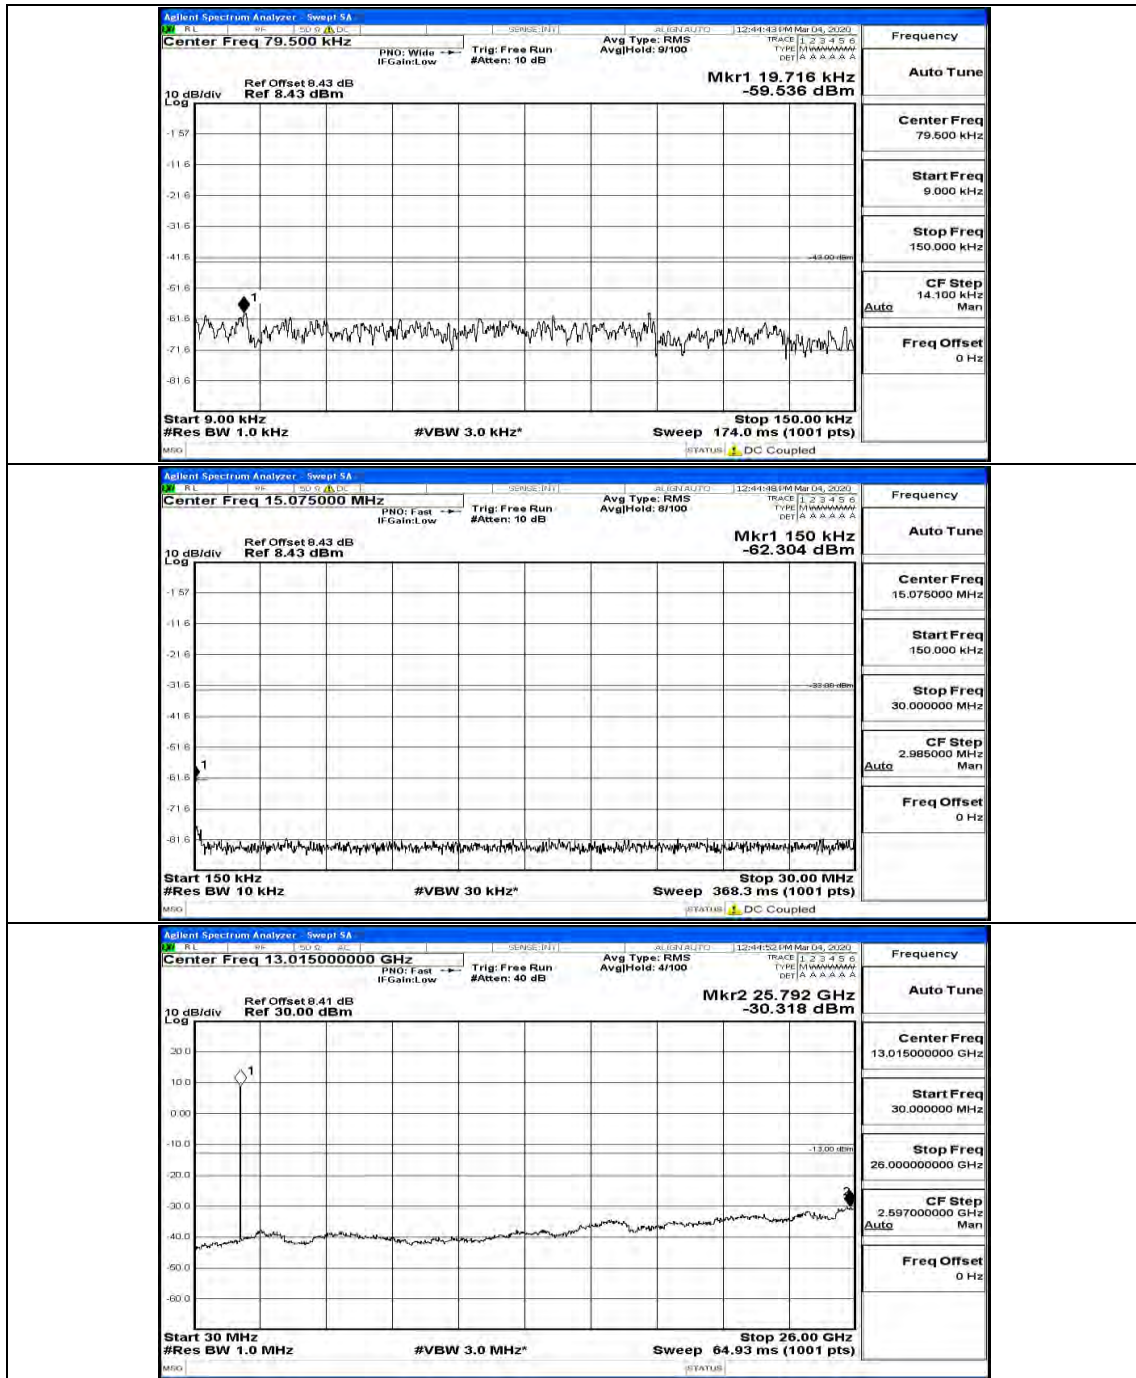

(Channel Bandwidth: 5 MHz)\_HCH\_QPSK\_1RB#12

(Channel Bandwidth: 5 MHz)\_MCH\_16QAM\_1RB#0

(Channel Bandwidth: 5 MHz)\_MCH\_16QAM\_1RB#12

(Channel Bandwidth: 5 MHz)\_HCH\_16QAM\_1RB#0

(Channel Bandwidth: 5 MHz)\_HCH\_16QAM\_1RB#12

Channel Bandwidth: 10 MHz

Channel Bandwidth: 10 MHz\_LCH\_QPSK\_1RB#24

Channel Bandwidth: 15 MHz

(Channel Bandwidth:15 MHz)\_MCH\_QPSK\_1RB#0

(Channel Bandwidth:15 MHz)\_MCH\_QPSK\_1RB#37

(Channel Bandwidth:15 MHz)\_LCH\_16QAM\_1RB#0