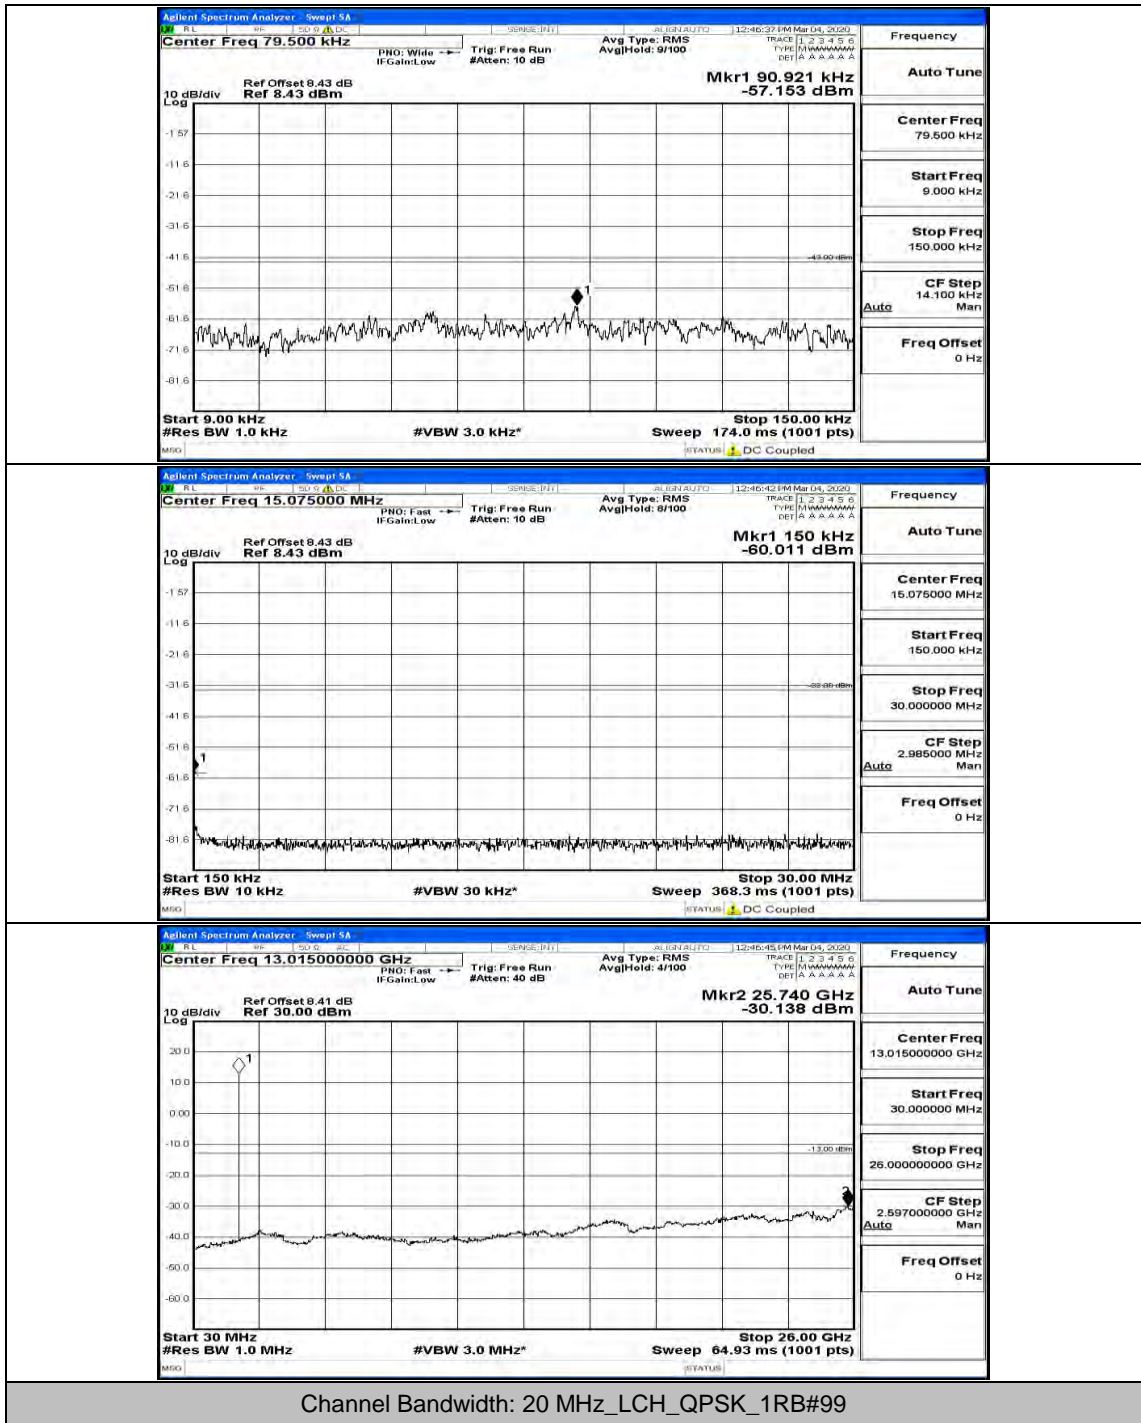

Channel Bandwidth: 10 MHz

Channel Bandwidth: 10 MHz\_LCH\_QPSK\_1RB#24

Channel Bandwidth: 15 MHz

(Channel Bandwidth:15 MHz)\_MCH\_QPSK\_1RB#0

(Channel Bandwidth:15 MHz)\_MCH\_QPSK\_1RB#37

(Channel Bandwidth:15 MHz)\_LCH\_16QAM\_1RB#0

(Channel Bandwidth:15 MHz)\_LCH\_16QAM\_1RB#37

Channel Bandwidth: 20 MHz

Channel Bandwidth: 20 MHz\_LCH\_QPSK\_1RB#99