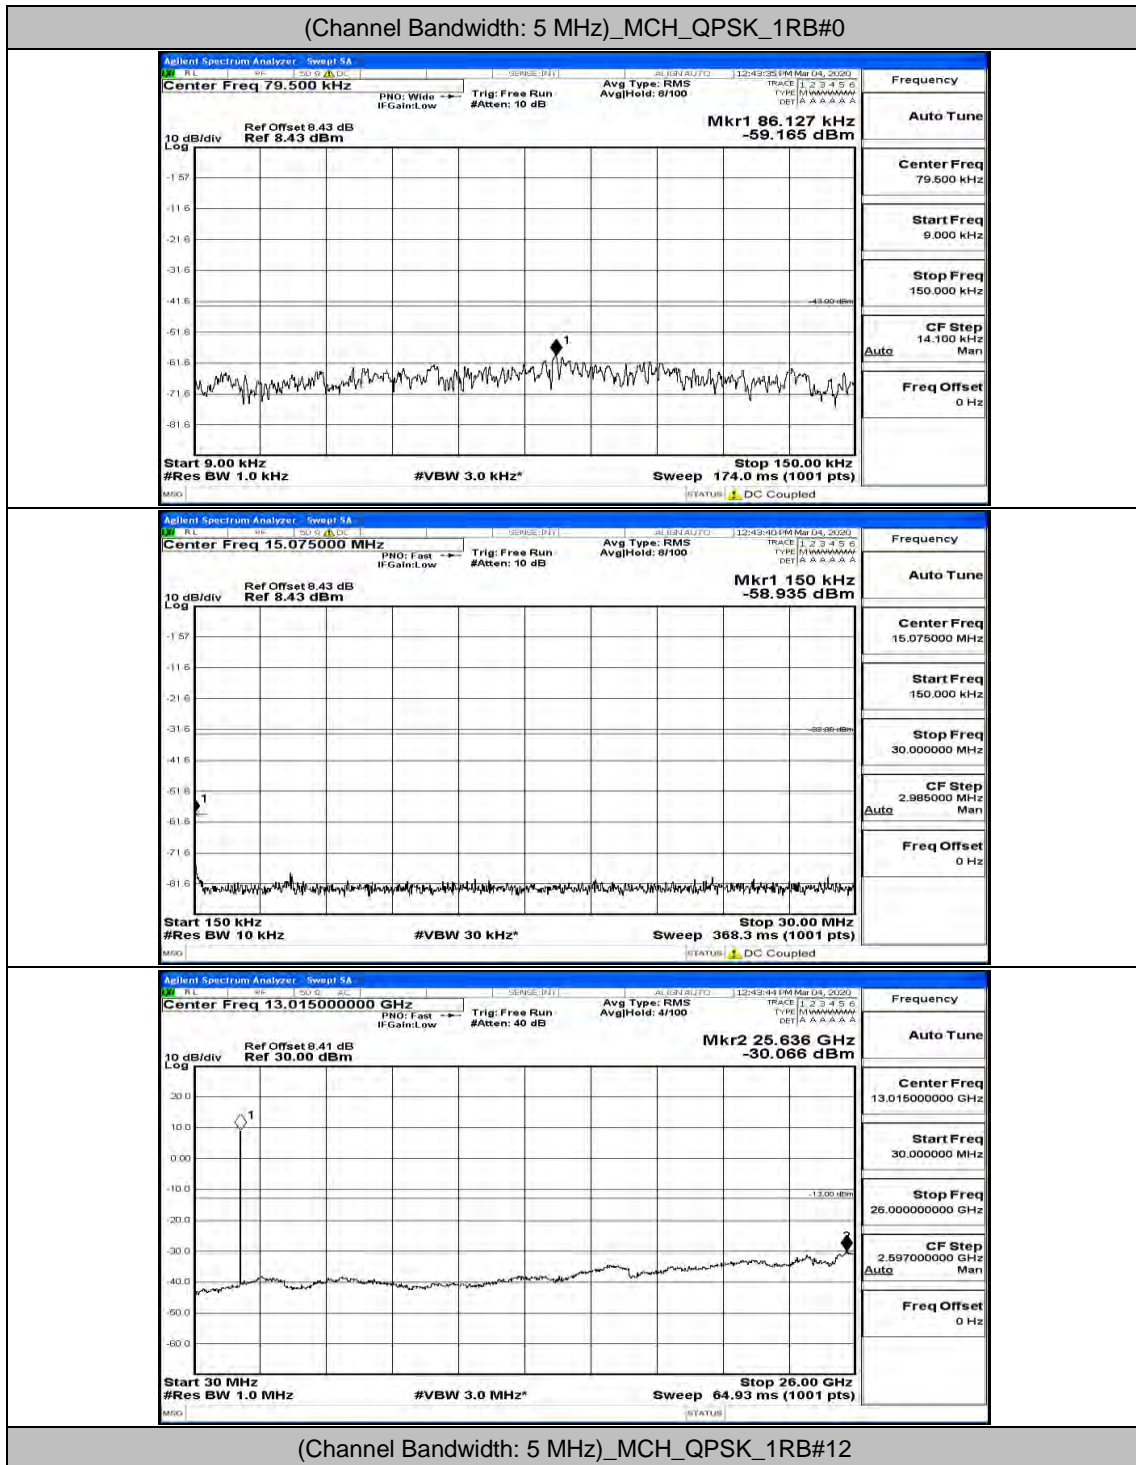

(Channel Bandwidth: 3 MHz)\_LCH\_16QAM\_1RB#7

(Channel Bandwidth: 3 MHz)\_HCH\_16QAM\_1RB#0

(Channel Bandwidth: 3 MHz)\_HCH\_16QAM\_1RB#7

Channel Bandwidth: 5 MHz

(Channel Bandwidth: 5 MHz)\_HCH\_QPSK\_1RB#0

(Channel Bandwidth: 5 MHz)\_HCH\_QPSK\_1RB#12

(Channel Bandwidth: 5 MHz)\_MCH\_16QAM\_1RB#0

(Channel Bandwidth: 5 MHz)\_MCH\_16QAM\_1RB#12

(Channel Bandwidth: 5 MHz)\_HCH\_16QAM\_1RB#0

(Channel Bandwidth: 5 MHz)\_HCH\_16QAM\_1RB#12