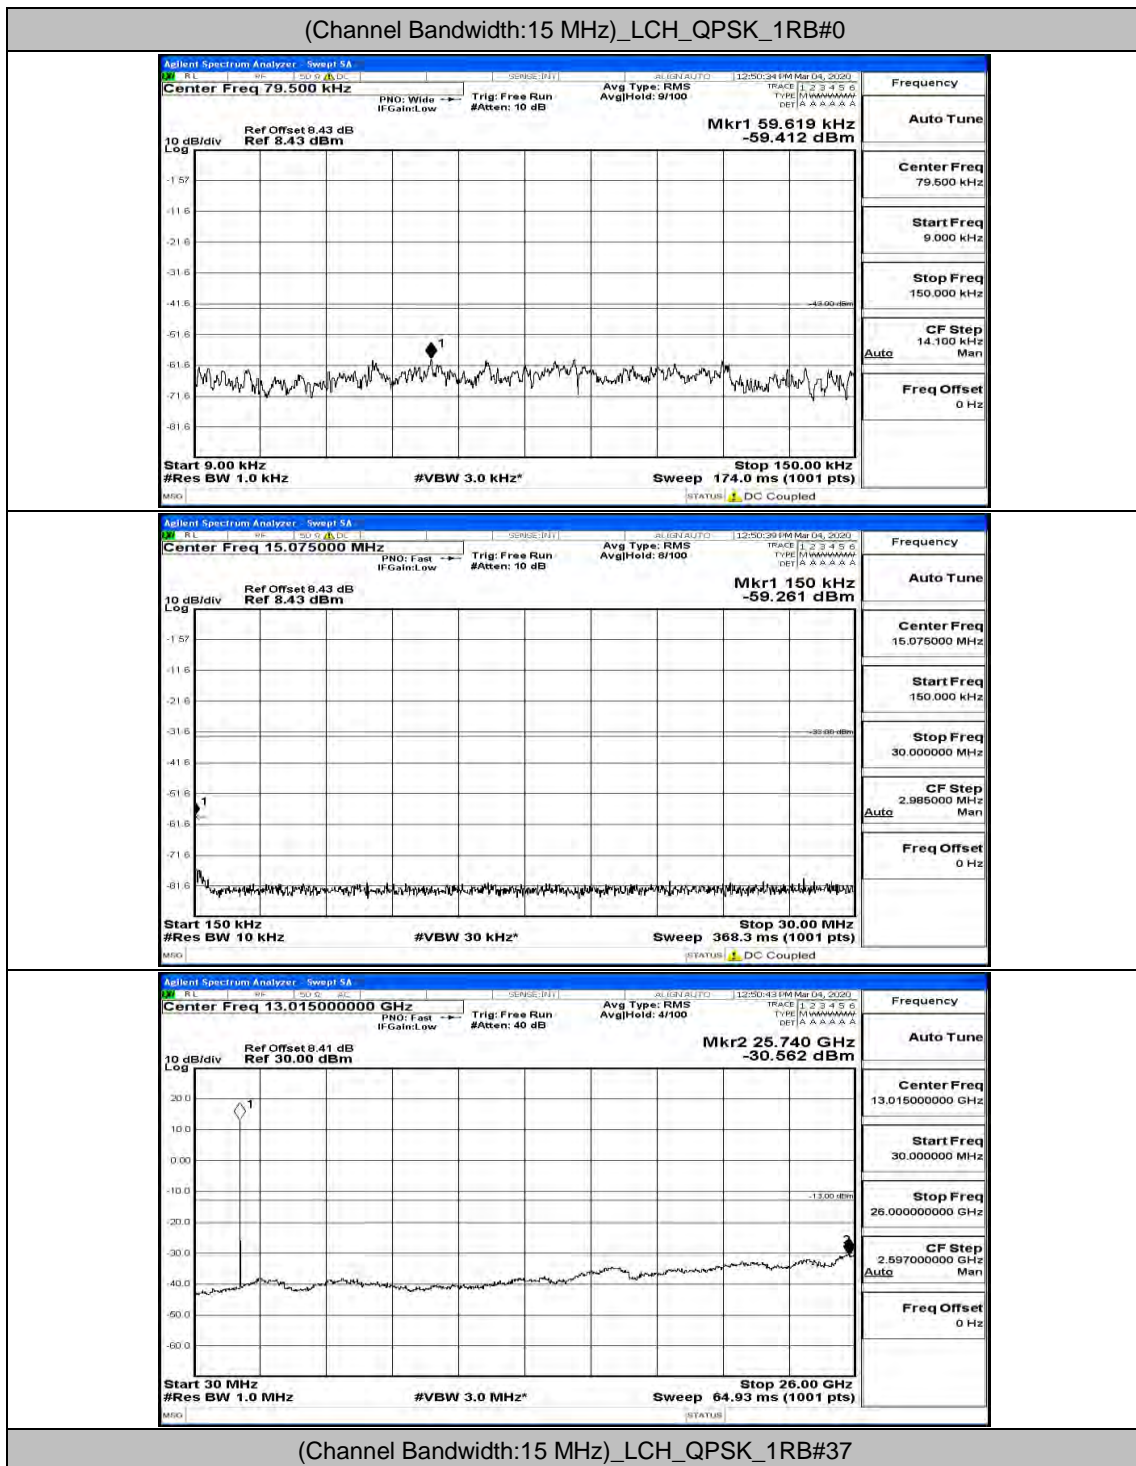

Channel Bandwidth: 10 MHz

Channel Bandwidth: 10 MHz\_LCH\_QPSK\_1RB#24

Channel Bandwidth: 15 MHz

(Channel Bandwidth:15 MHz)\_MCH\_QPSK\_1RB#0

(Channel Bandwidth:15 MHz)\_MCH\_QPSK\_1RB#37

(Channel Bandwidth:15 MHz)\_LCH\_16QAM\_1RB#0

(Channel Bandwidth:15 MHz)\_LCH\_16QAM\_1RB#37

Channel Bandwidth: 20 MHz

Channel Bandwidth: 20 MHz\_LCH\_QPSK\_1RB#99