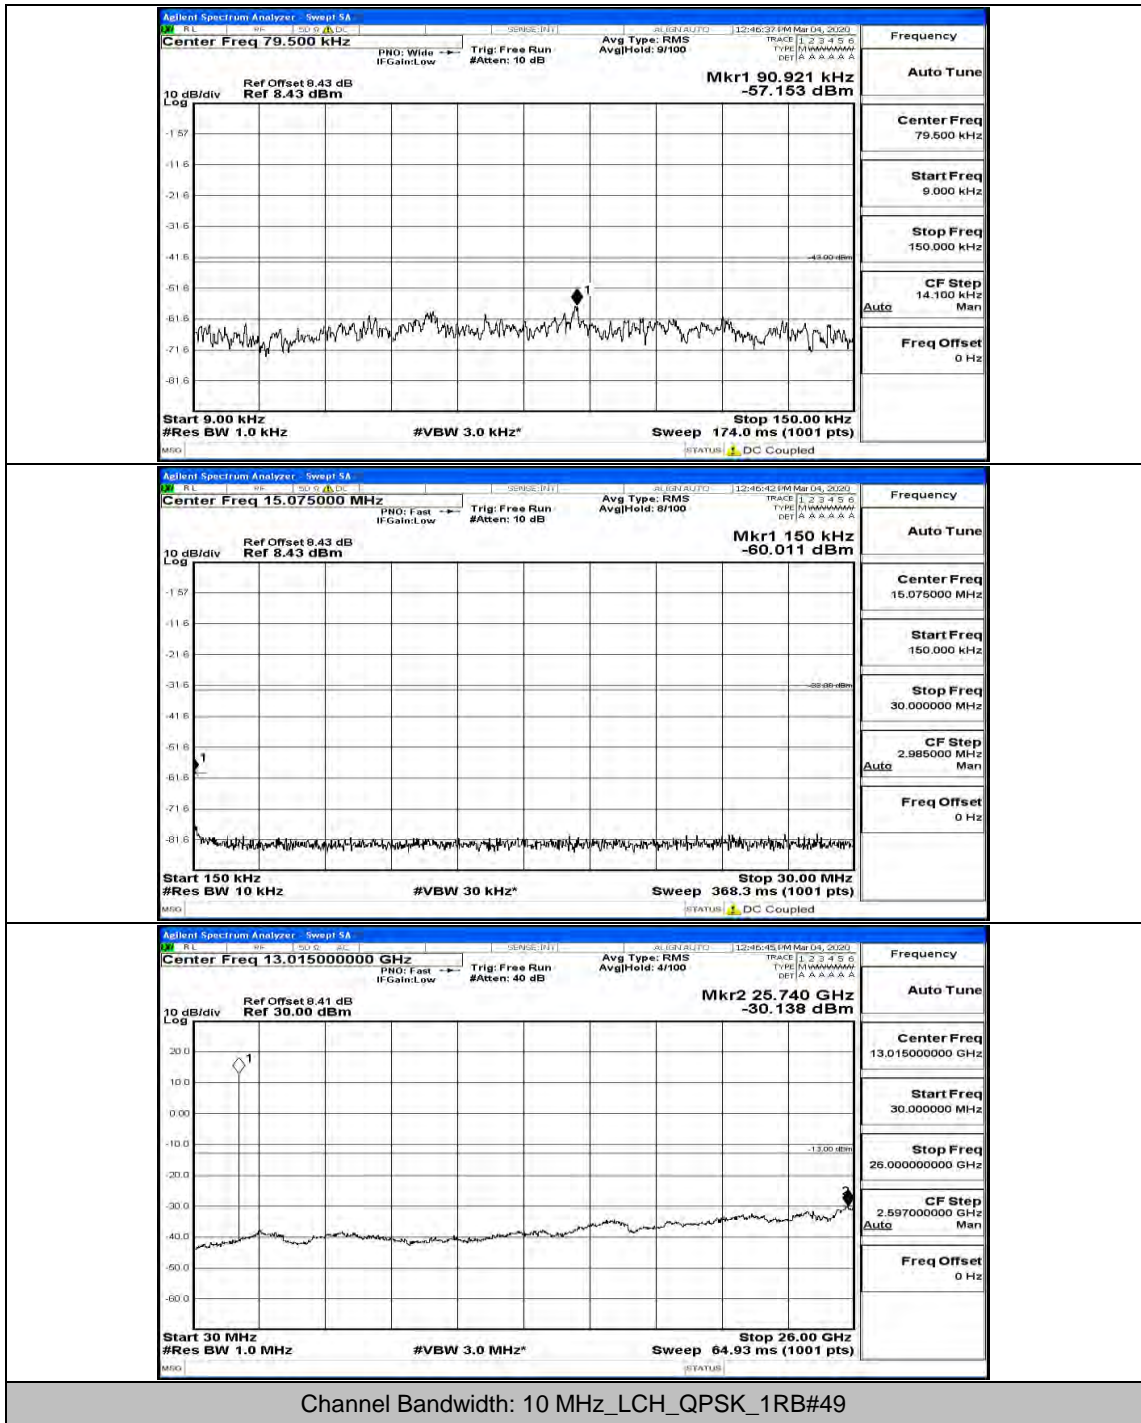

(Channel Bandwidth: 5 MHz)\_HCH\_QPSK\_1RB#12

(Channel Bandwidth: 5 MHz)\_MCH\_16QAM\_1RB#0

(Channel Bandwidth: 5 MHz)\_MCH\_16QAM\_1RB#12

(Channel Bandwidth: 5 MHz)\_HCH\_16QAM\_1RB#0

(Channel Bandwidth: 5 MHz)\_HCH\_16QAM\_1RB#12

Channel Bandwidth: 10 MHz

Channel Bandwidth: 10 MHz\_LCH\_QPSK\_1RB#24

Channel Bandwidth: 15 MHz

(Channel Bandwidth:15 MHz)\_MCH\_QPSK\_1RB#0

(Channel Bandwidth:15 MHz)\_MCH\_QPSK\_1RB#37

(Channel Bandwidth:15 MHz)\_LCH\_16QAM\_1RB#0