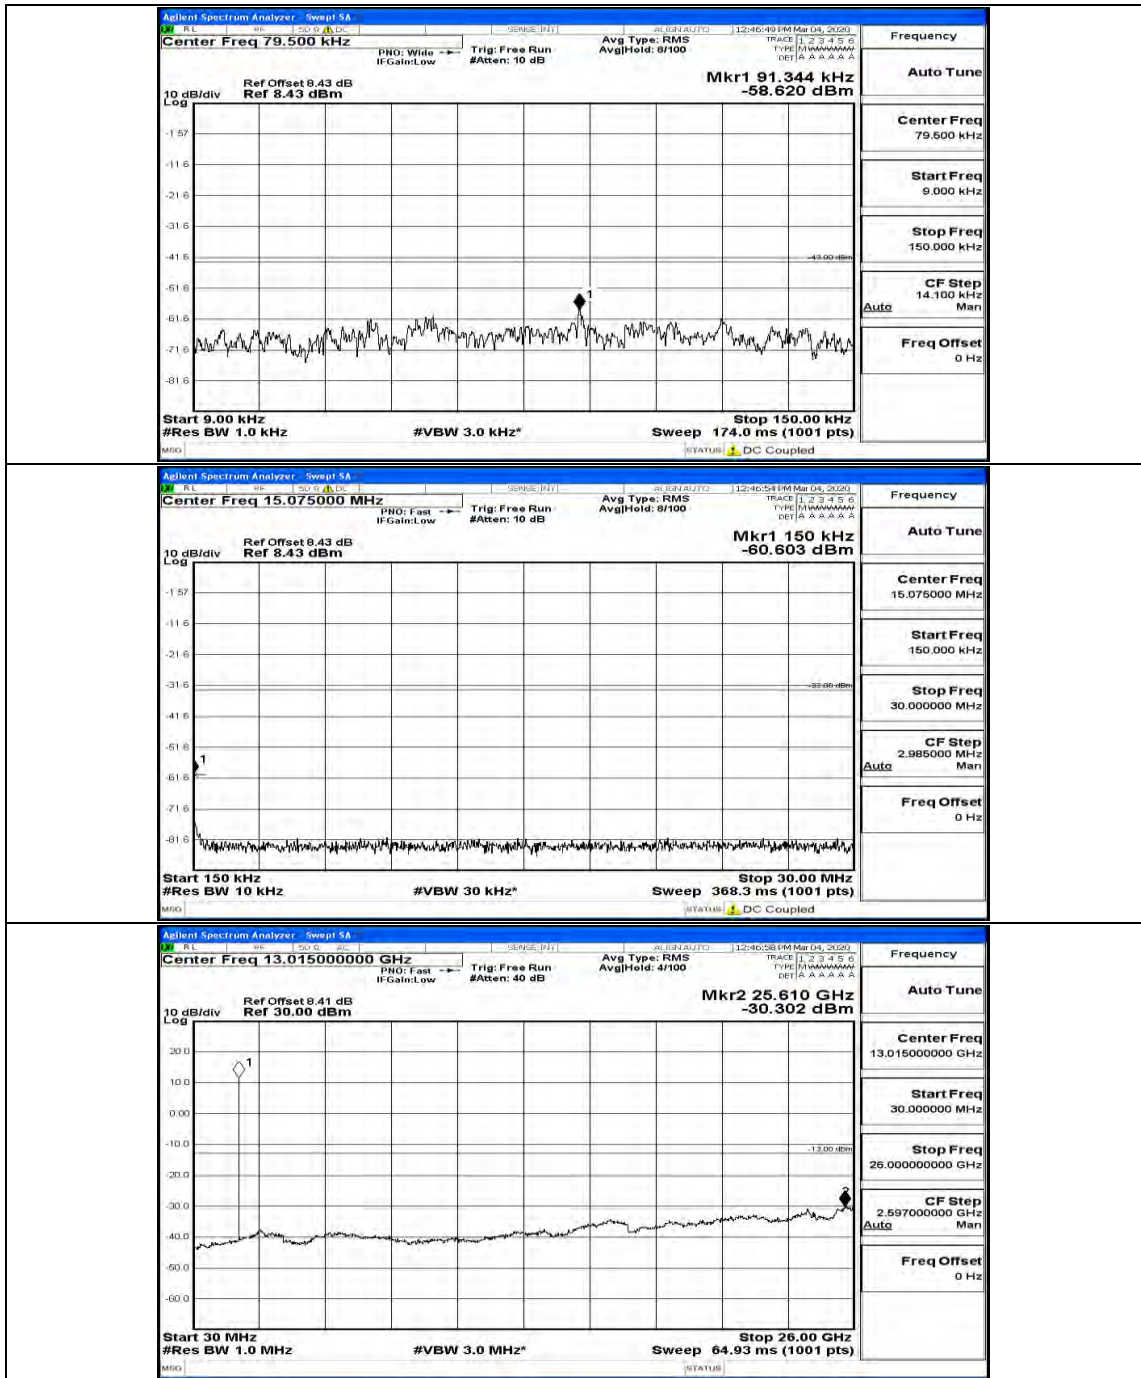

(Channel Bandwidth: 5 MHz)\_HCH\_QPSK\_1RB#12

(Channel Bandwidth: 5 MHz)\_MCH\_16QAM\_1RB#0

(Channel Bandwidth: 5 MHz)\_MCH\_16QAM\_1RB#12

(Channel Bandwidth: 5 MHz)\_HCH\_16QAM\_1RB#0

(Channel Bandwidth: 5 MHz)\_HCH\_16QAM\_1RB#12

Channel Bandwidth: 10 MHz

Channel Bandwidth: 10 MHz\_LCH\_QPSK\_1RB#24

Channel Bandwidth: 15 MHz

(Channel Bandwidth:15 MHz)\_MCH\_QPSK\_1RB#0

(Channel Bandwidth:15 MHz)\_MCH\_QPSK\_1RB#37

(Channel Bandwidth:15 MHz)\_LCH\_16QAM\_1RB#0