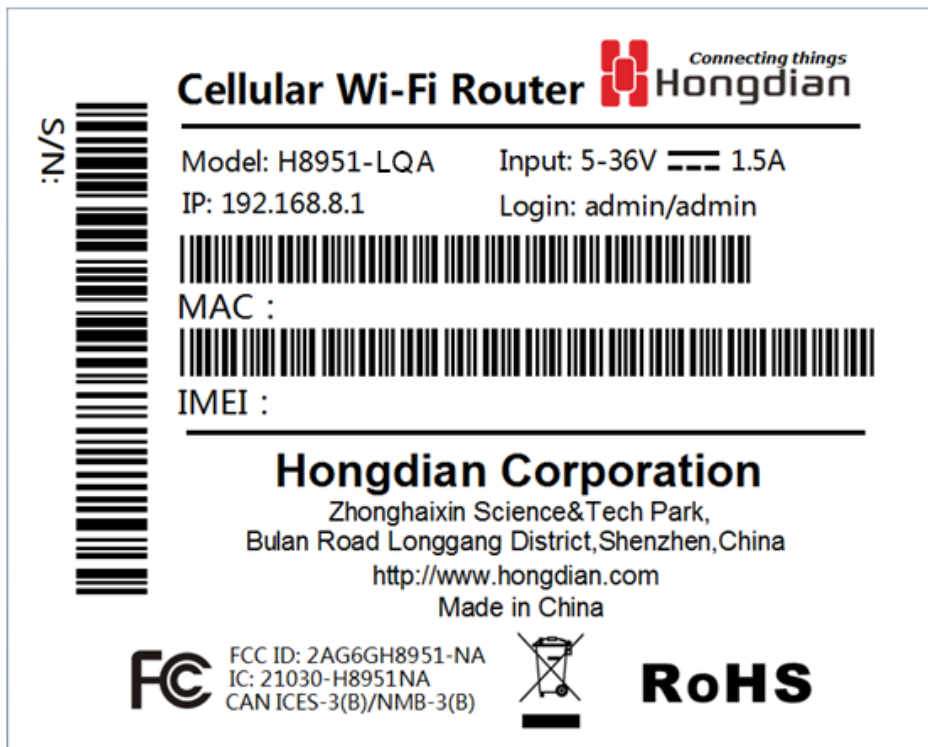

Size: L: 5.0cm*W: 4.0cm