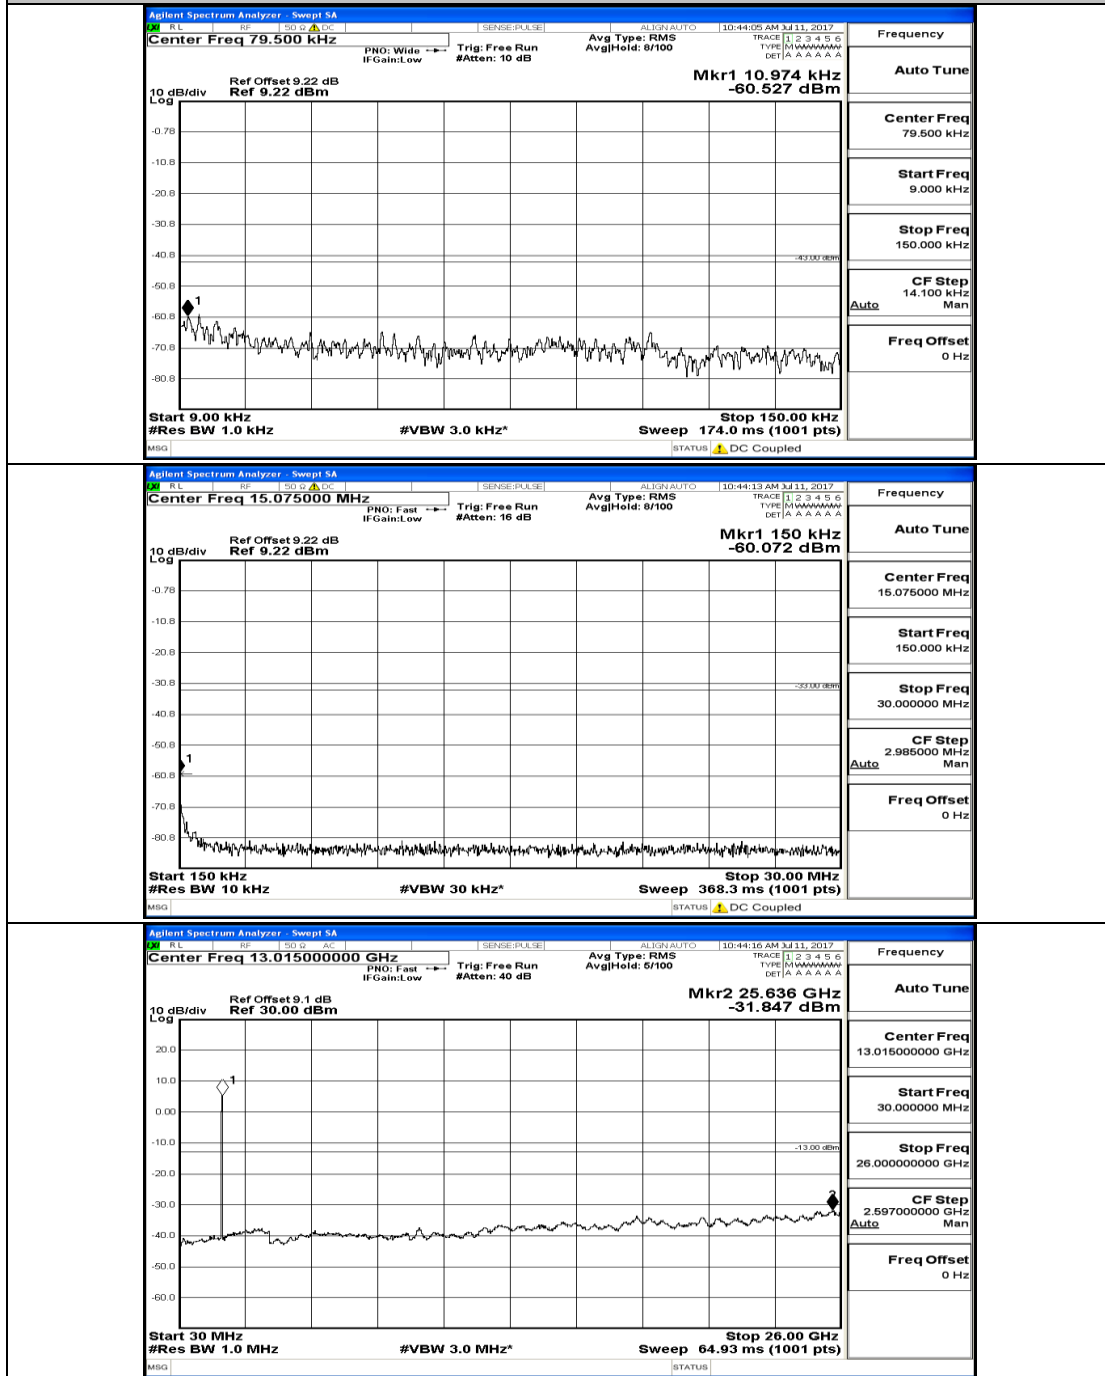

# Band 4 Appendix B Section B.5: Conducted Spurious Emission

## Test Graphs

Channel Bandwidth: 1.4 MHz

(Channel Bandwidth: 1.4 MHz)\_MCH\_QPSK\_1RB#0

(Channel Bandwidth: 1.4 MHz)\_HCH\_QPSK\_1RB#0

(Channel Bandwidth: 1.4 MHz)\_LCH\_16QAM\_1RB#0

(Channel Bandwidth: 1.4 MHz)\_MCH\_16QAM\_1RB#0