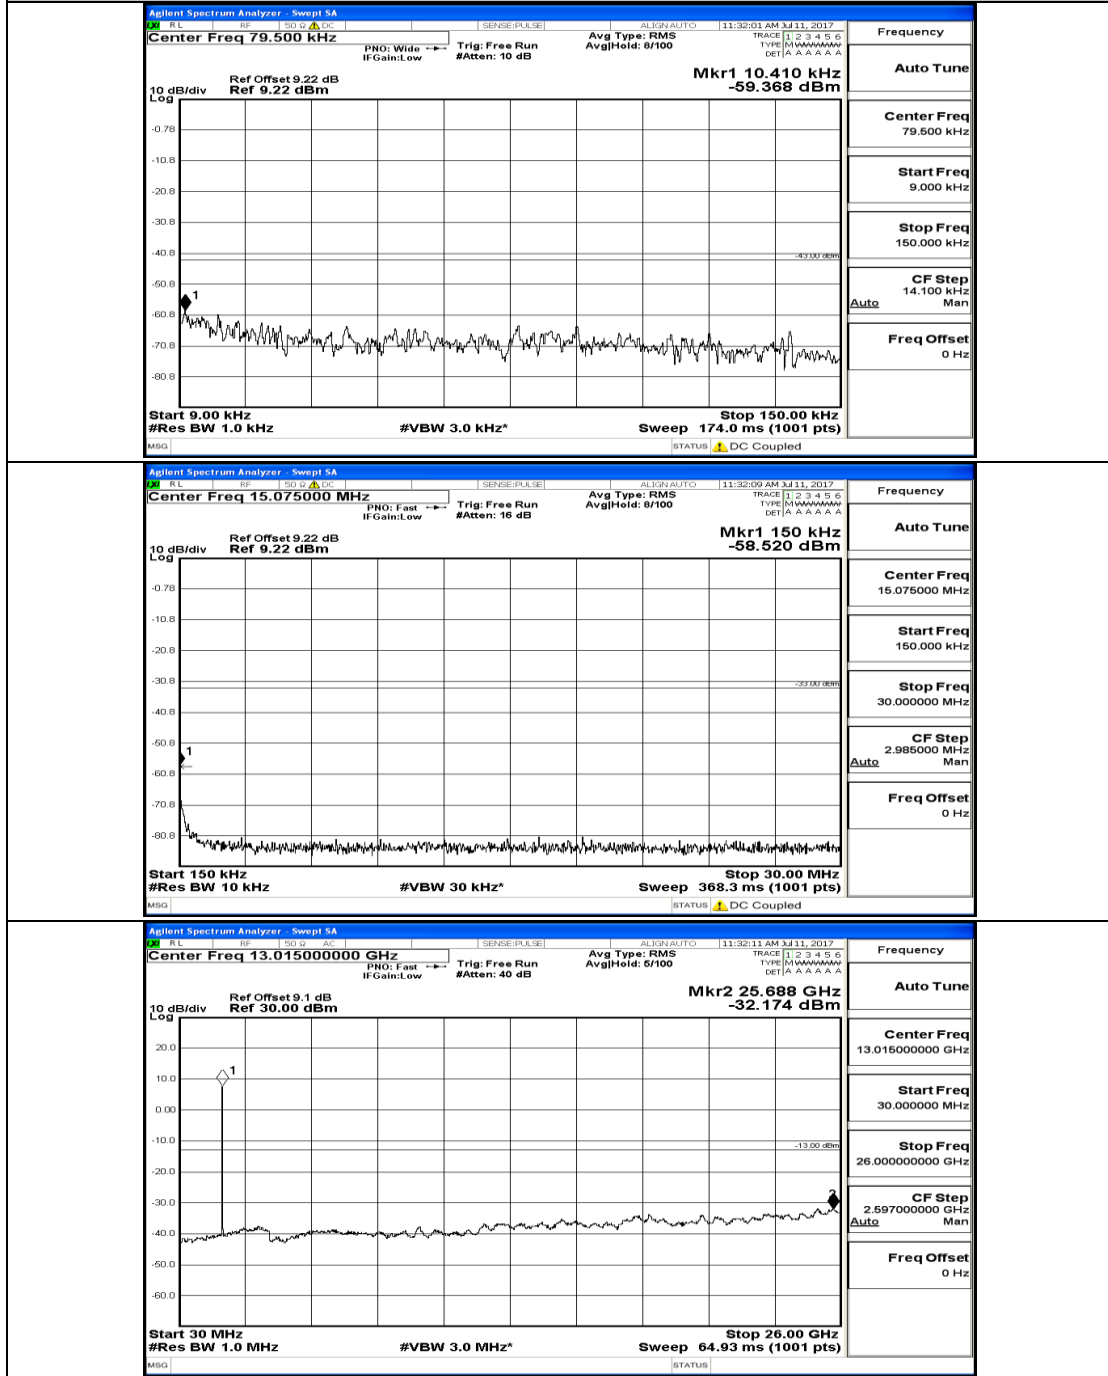

(Channel Bandwidth:15 MHz)_HCH_16QAM_1RB#0