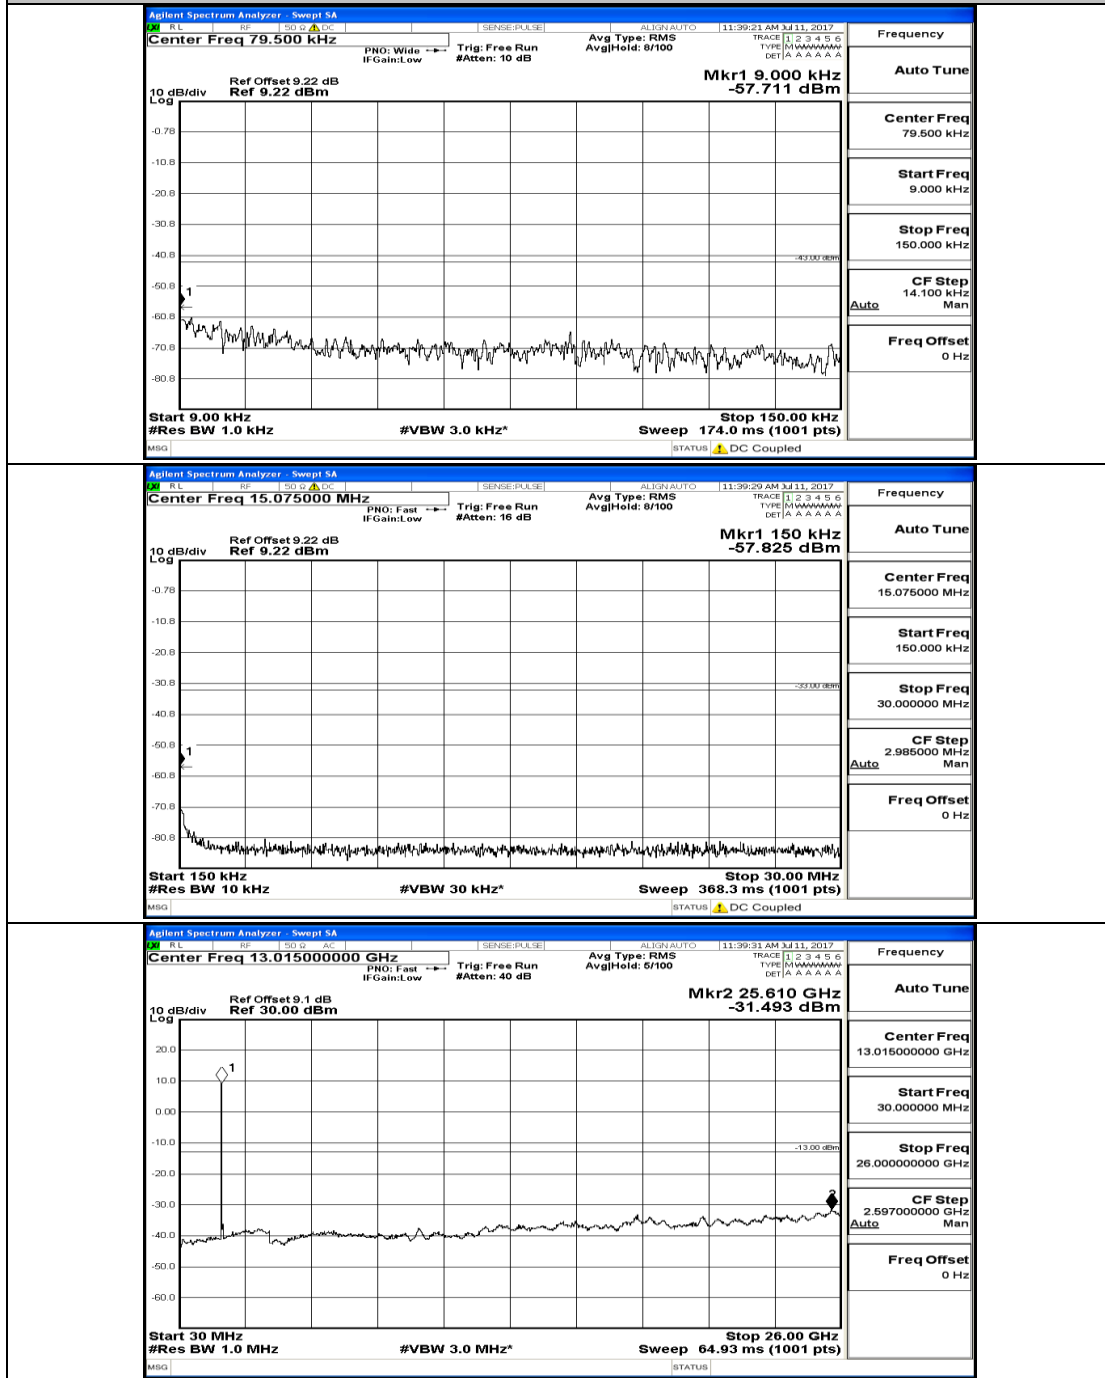

# Channel Bandwidth: 20 MHz

(Channel Bandwidth:20 MHz)\_MCH\_QPSK\_1RB#0

(Channel Bandwidth:20 MHz)\_HCH\_QPSK\_1RB#0

(Channel Bandwidth:20 MHz)\_LCH\_16QAM\_1RB#0

(Channel Bandwidth:20 MHz)\_MCH\_16QAM\_1RB#0

(Channel Bandwidth:20 MHz)\_HCH\_16QAM\_1RB#0