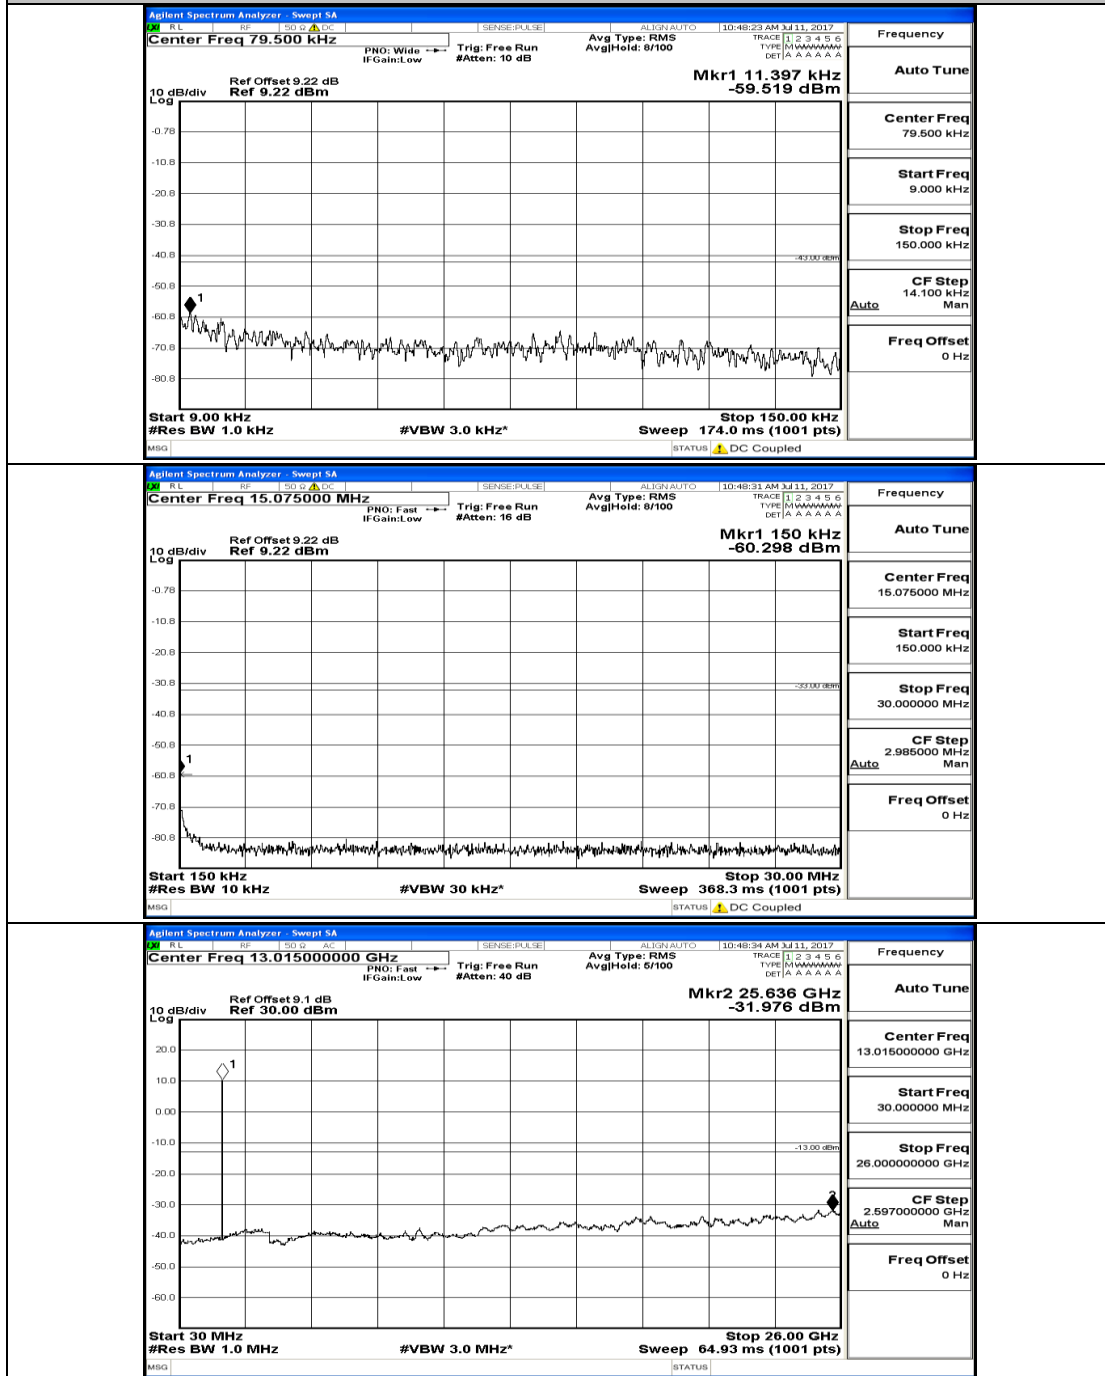

## Test Graphs

Channel Bandwidth: 1.4 MHz

(Channel Bandwidth: 1.4 MHz)\_MCH\_QPSK\_1RB#0

(Channel Bandwidth: 1.4 MHz)\_HCH\_QPSK\_1RB#0

(Channel Bandwidth: 1.4 MHz)\_LCH\_16QAM\_1RB#0

(Channel Bandwidth: 1.4 MHz)\_MCH\_16QAM\_1RB#0

(Channel Bandwidth: 1.4 MHz)\_HCH\_16QAM\_1RB#0