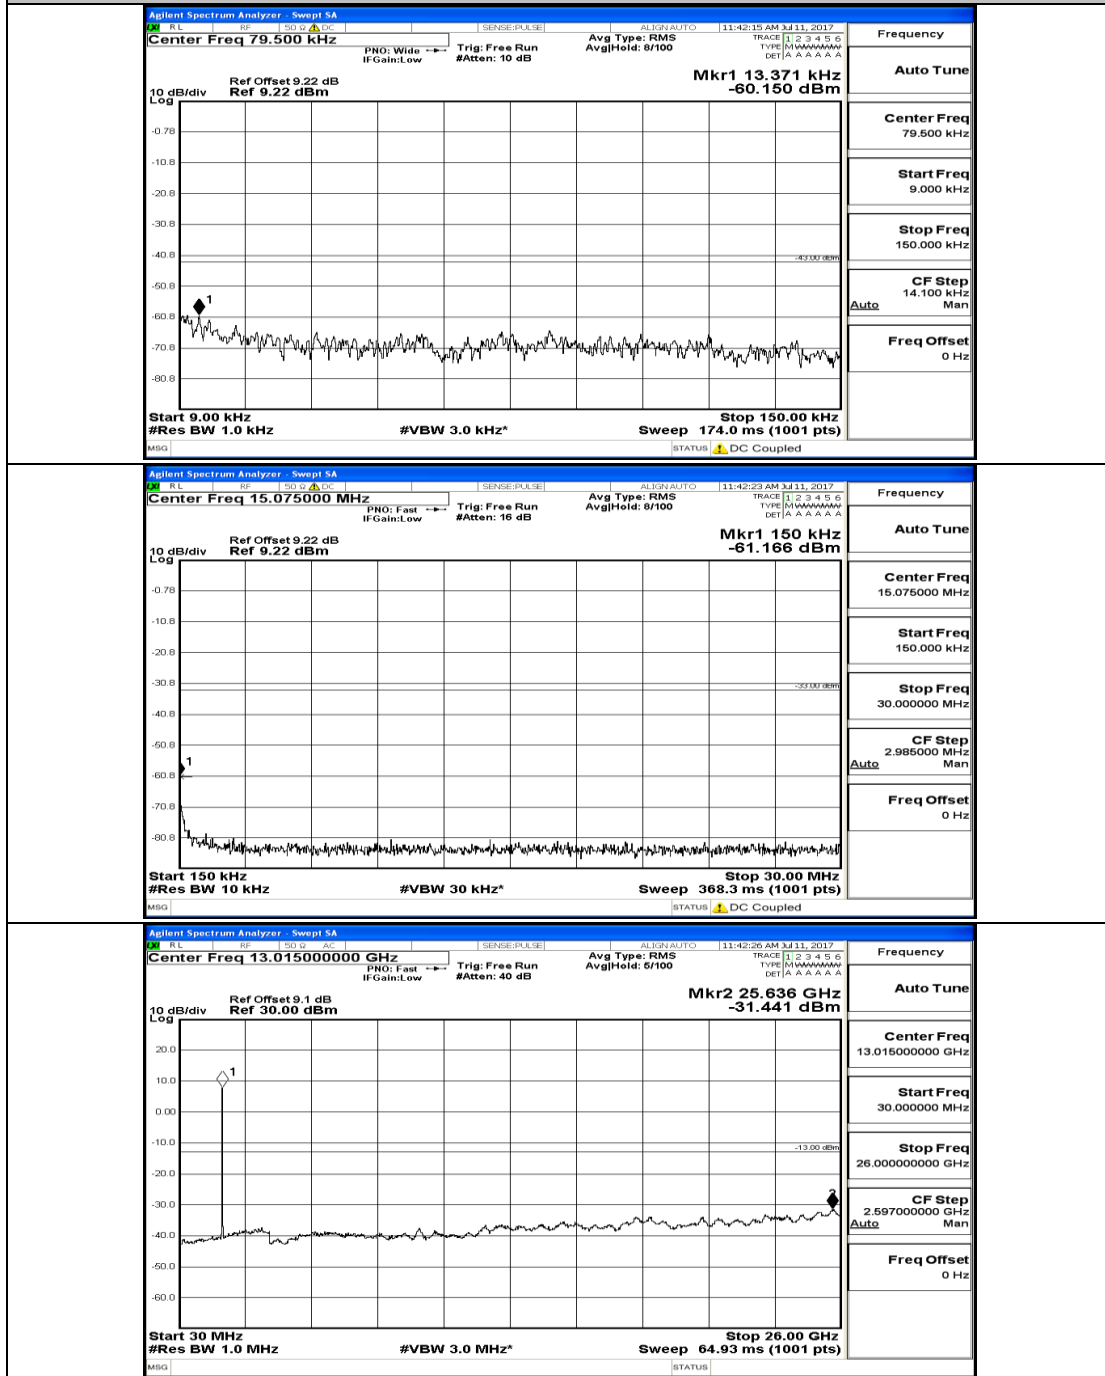

# Channel Bandwidth: 20 MHz

(Channel Bandwidth:20 MHz)\_MCH\_QPSK\_1RB#0

(Channel Bandwidth:20 MHz)\_HCH\_QPSK\_1RB#0

(Channel Bandwidth:20 MHz)\_LCH\_16QAM\_1RB#0

(Channel Bandwidth:20 MHz)\_MCH\_16QAM\_1RB#0