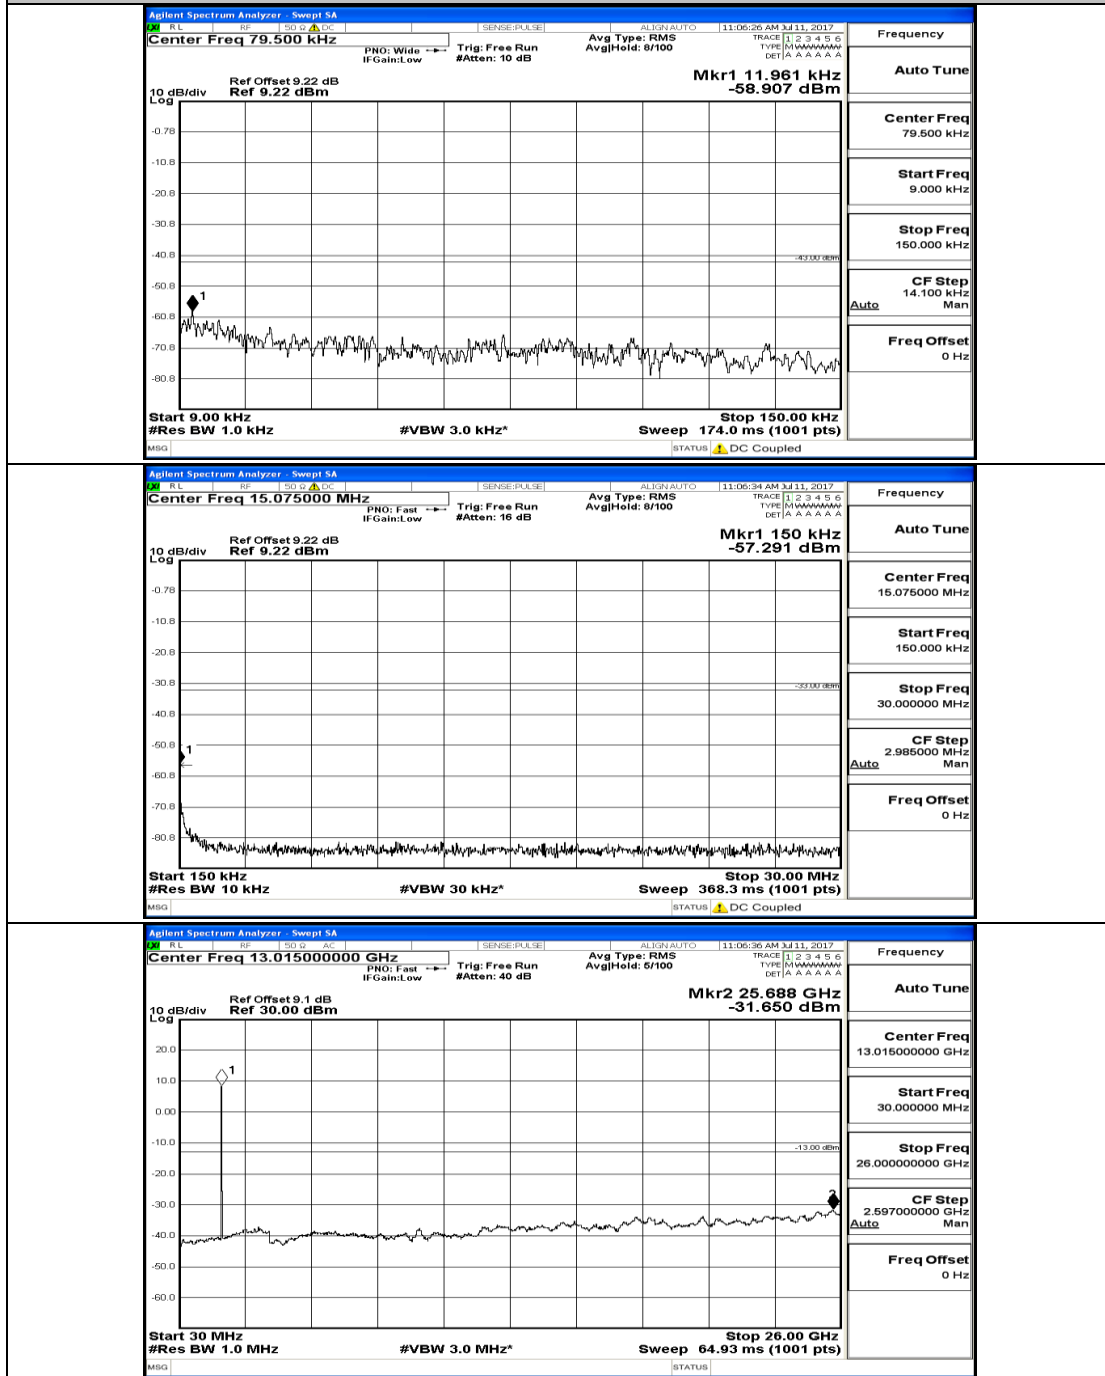

# Channel Bandwidth: 5 MHz

(Channel Bandwidth: 5 MHz)\_MCH\_QPSK\_1RB#0

(Channel Bandwidth: 5 MHz)\_HCH\_QPSK\_1RB#0

(Channel Bandwidth: 5 MHz)\_LCH\_16QAM\_1RB#0

(Channel Bandwidth: 5 MHz)\_MCH\_16QAM\_1RB#0