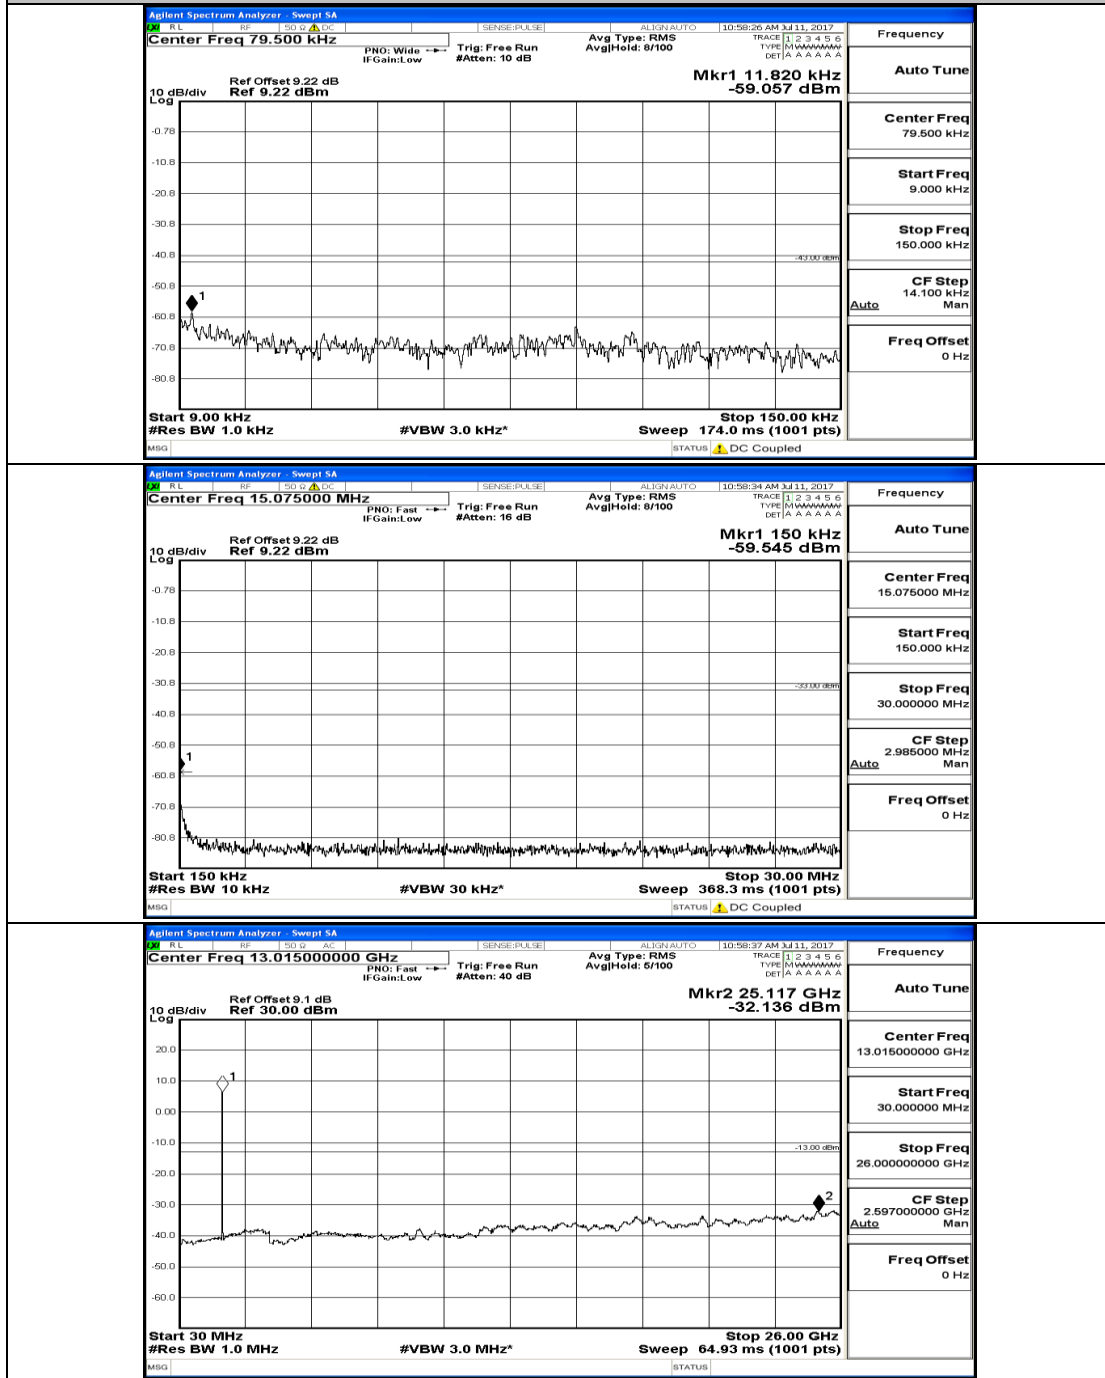

# Channel Bandwidth: 3 MHz

(Channel Bandwidth: 3 MHz)\_MCH\_QPSK\_1RB#0

(Channel Bandwidth: 3 MHz)\_HCH\_QPSK\_1RB#0

(Channel Bandwidth: 3 MHz)\_LCH\_16QAM\_1RB#0

(Channel Bandwidth: 3 MHz)\_MCH\_16QAM\_1RB#0