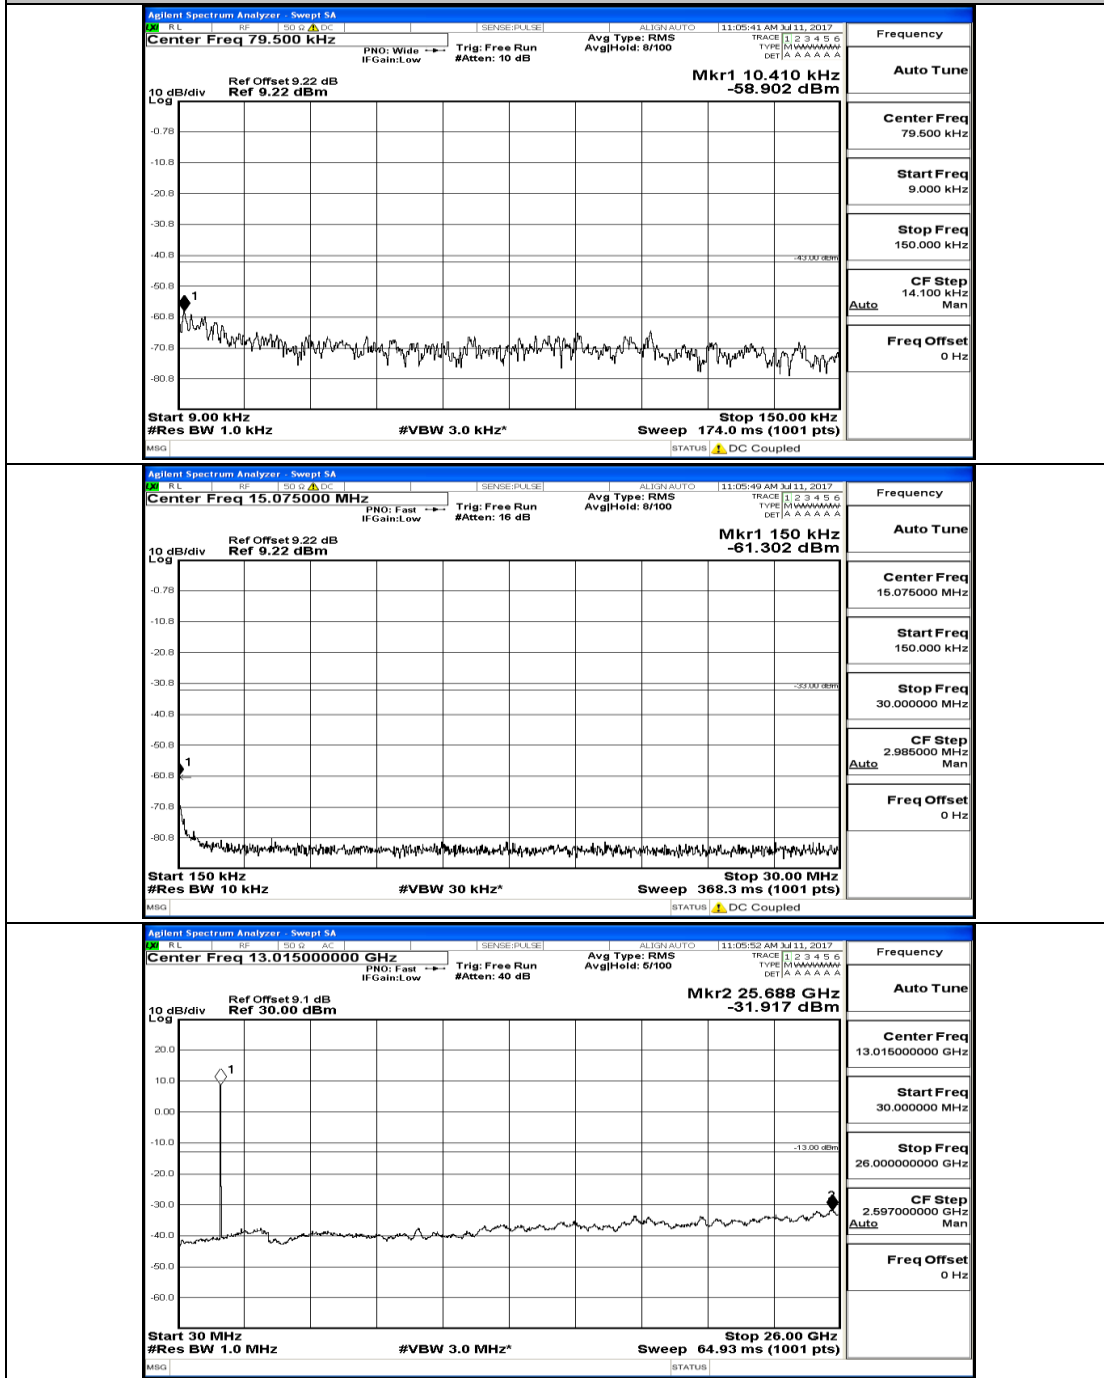

(Channel Bandwidth: 5 MHz)_MCH_QPSK_1RB#0