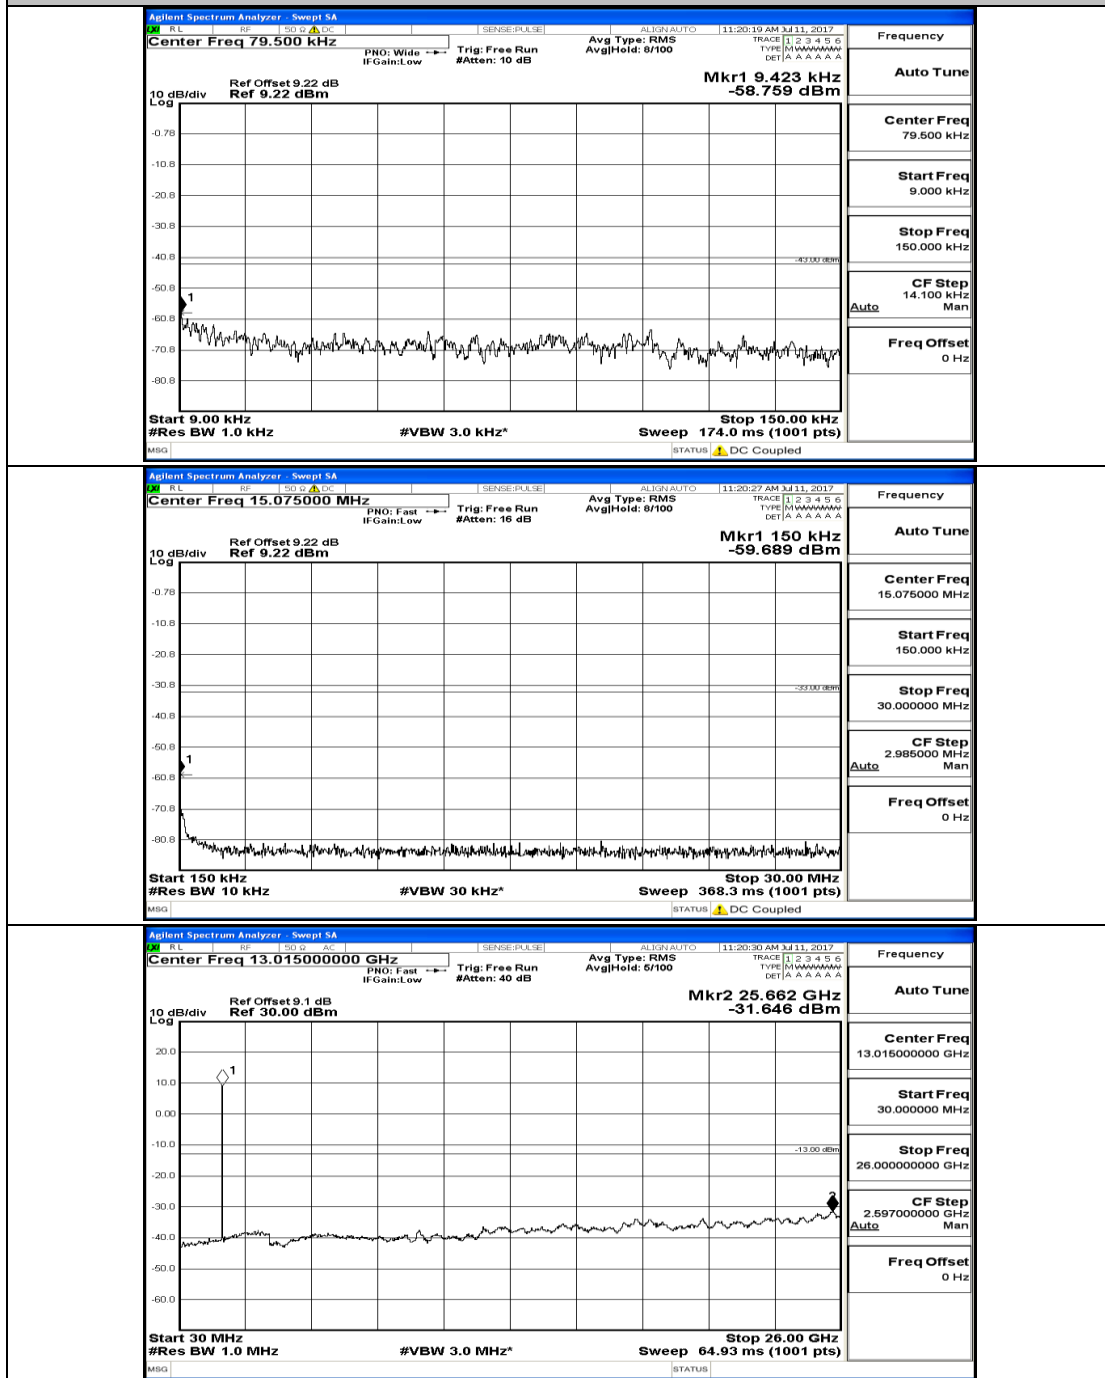

Channel Bandwidth: 10 MHz_HCH_QPSK_1RB#0