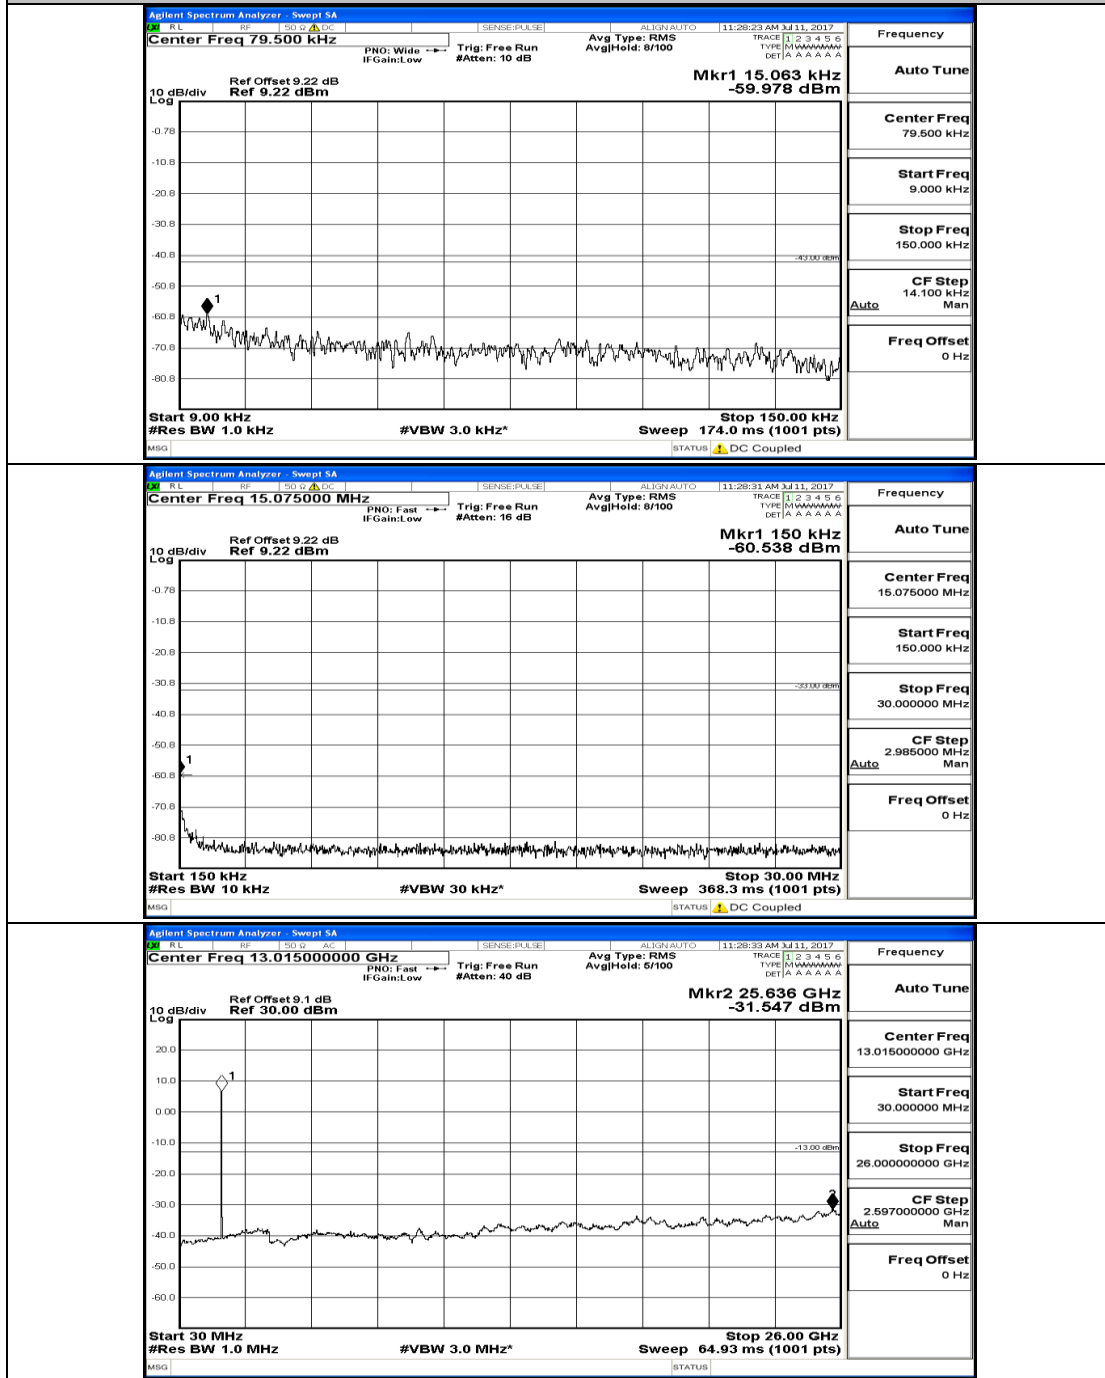

# Channel Bandwidth: 15 MHz

(Channel Bandwidth:15 MHz)\_MCH\_QPSK\_1RB#0

(Channel Bandwidth:15 MHz)\_HCH\_QPSK\_1RB#0

(Channel Bandwidth:15 MHz)\_LCH\_16QAM\_1RB#0

(Channel Bandwidth:15 MHz)\_MCH\_16QAM\_1RB#0