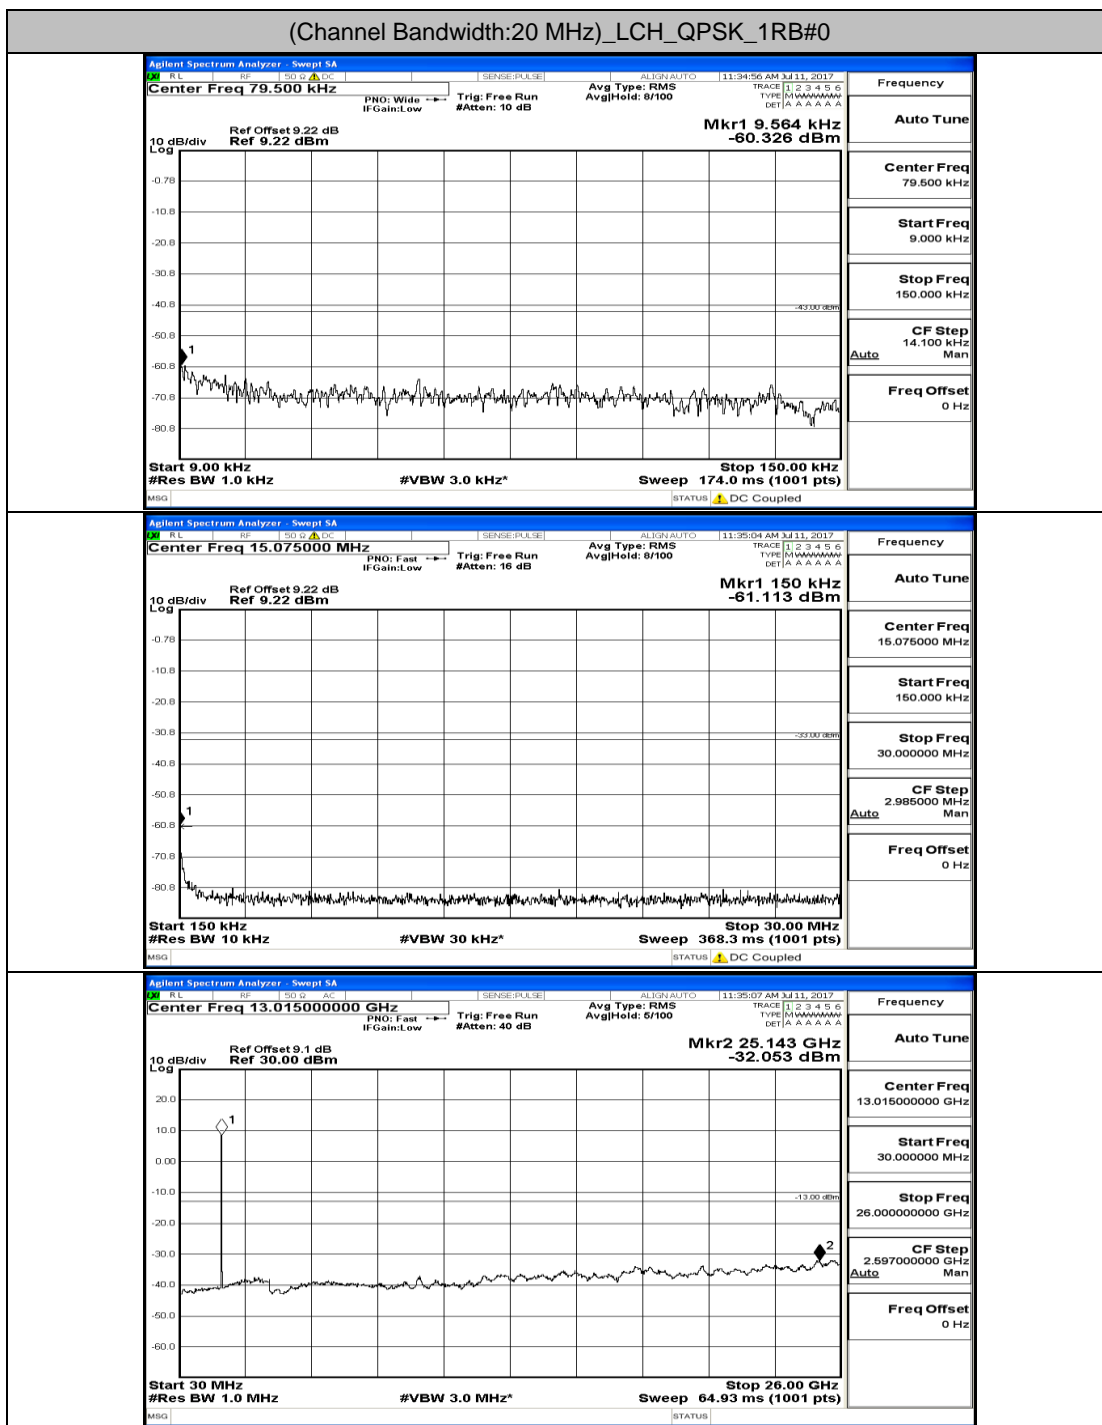

Channel Bandwidth: 20 MHz