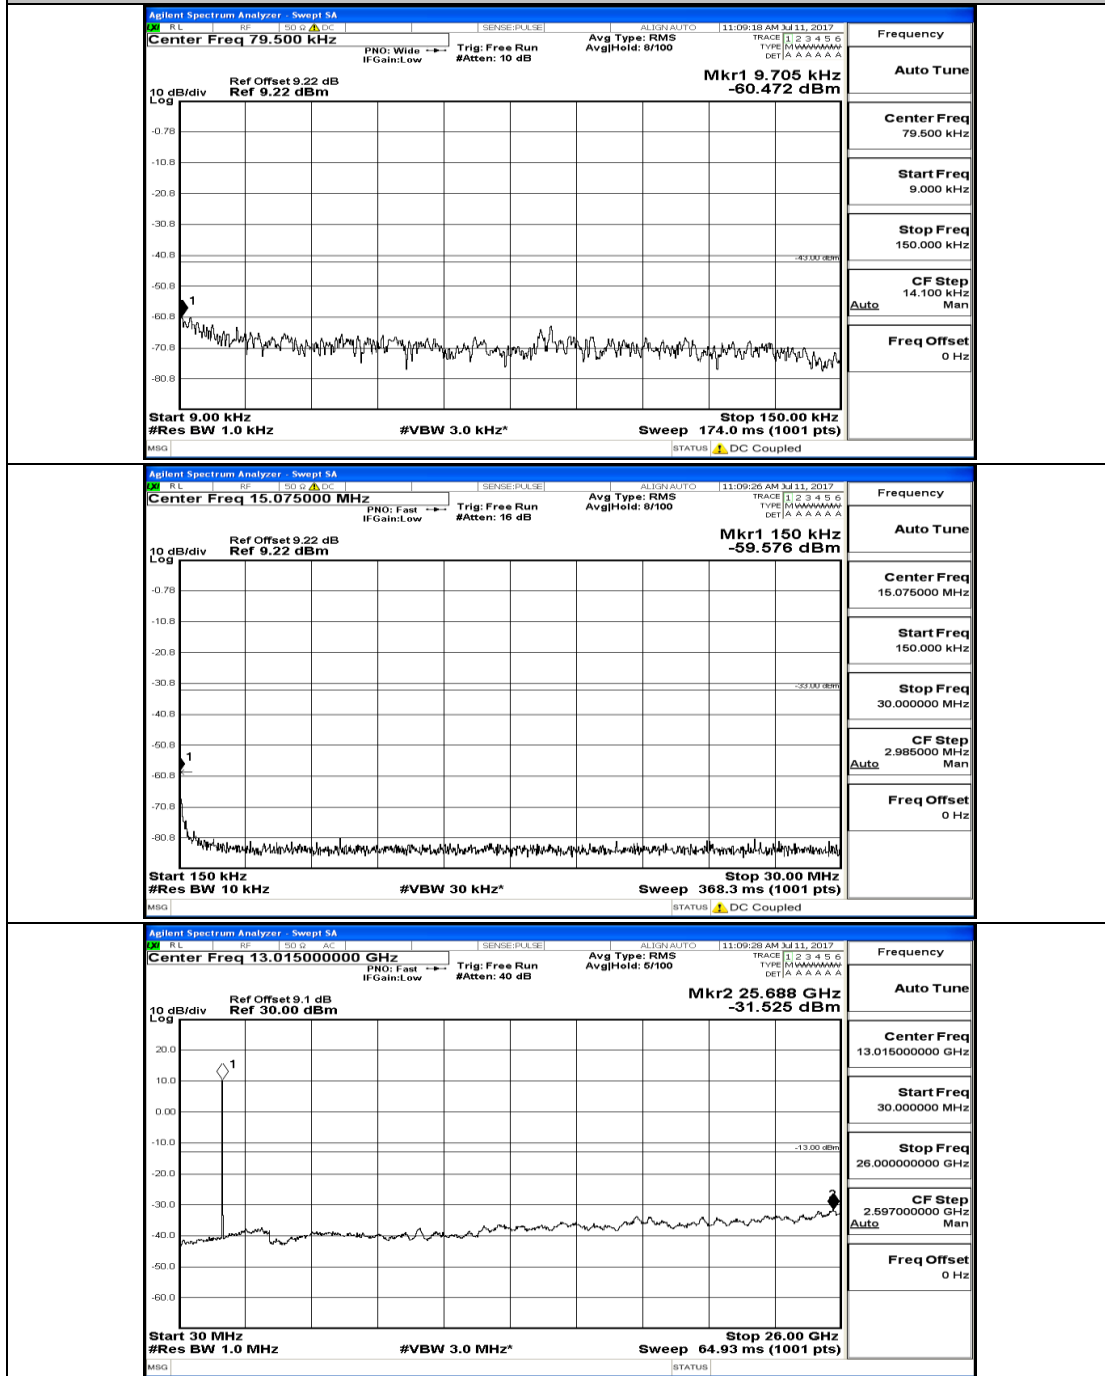

(Channel Bandwidth: 5 MHz)_HCH_QPSK_1RB#0