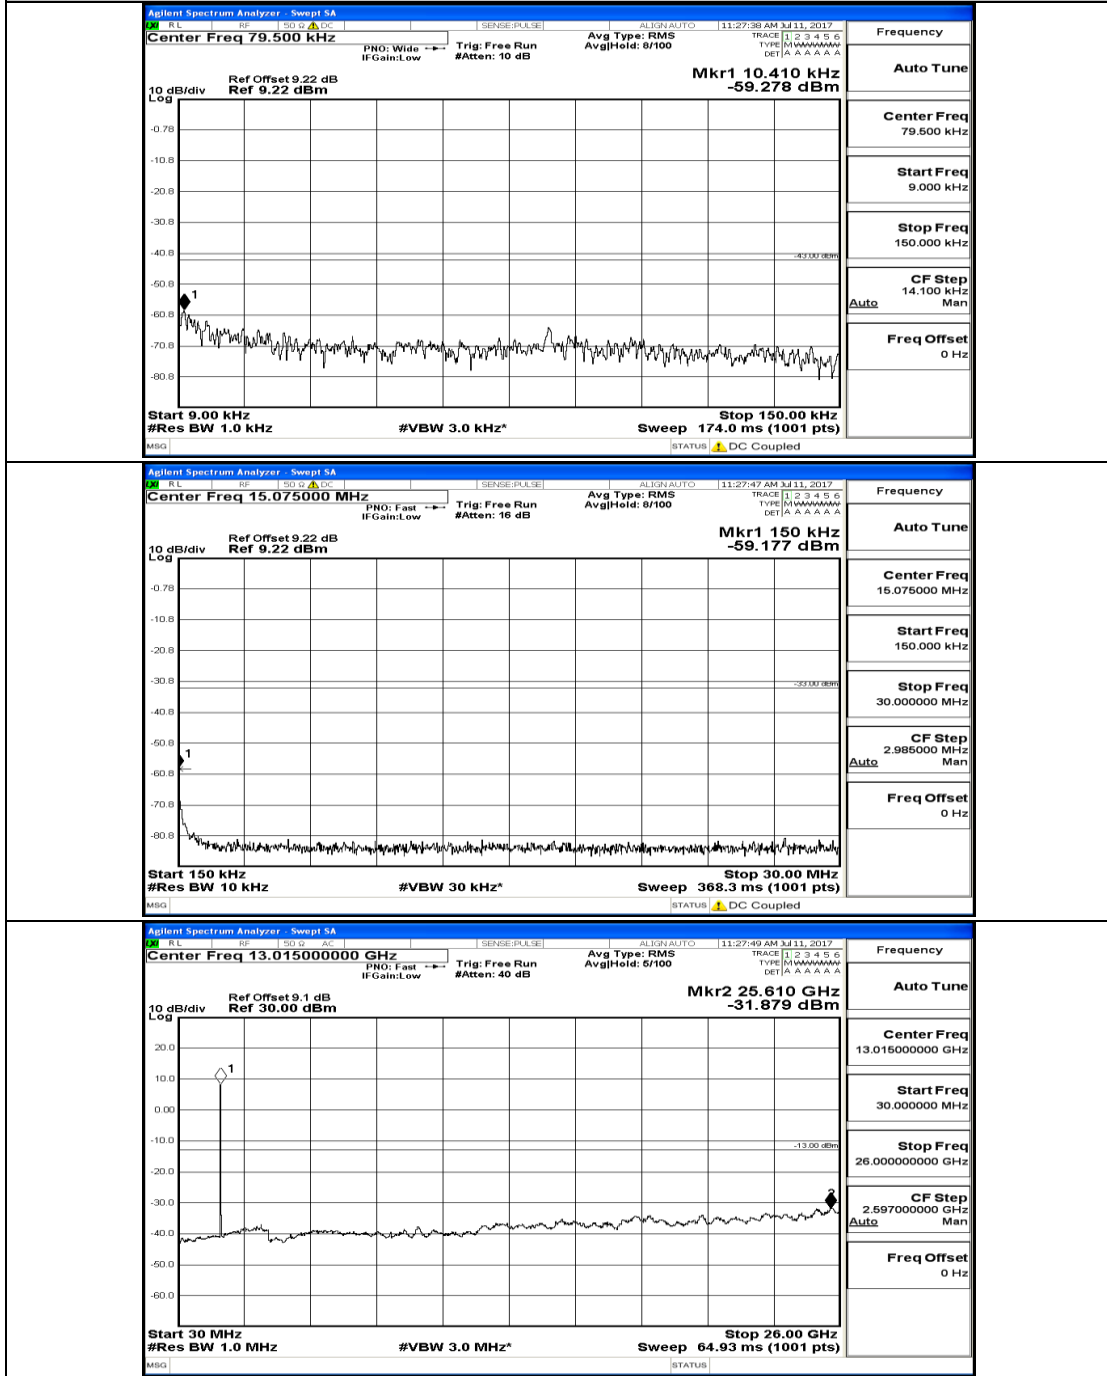

(Channel Bandwidth:15 MHz)_MCH_QPSK_1RB#0