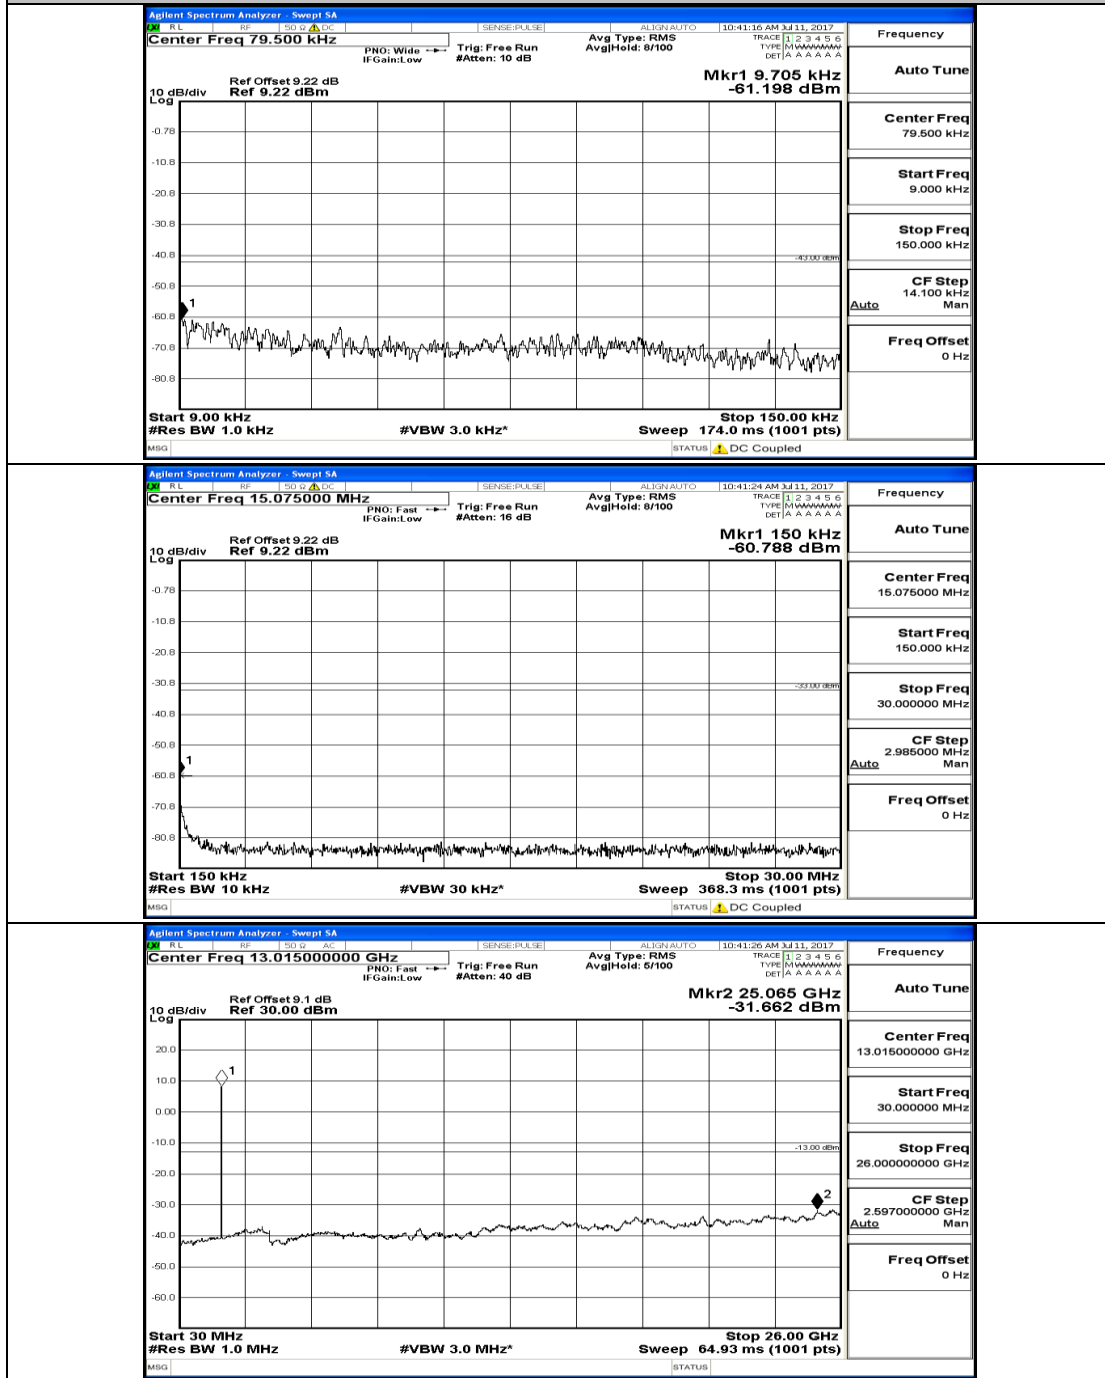

## Test Graphs

Channel Bandwidth: 1.4 MHz

(Channel Bandwidth: 1.4 MHz)\_MCH\_QPSK\_1RB#0

(Channel Bandwidth: 1.4 MHz)\_HCH\_QPSK\_1RB#0

(Channel Bandwidth: 1.4 MHz)\_LCH\_16QAM\_1RB#0

(Channel Bandwidth: 1.4 MHz)\_MCH\_16QAM\_1RB#0