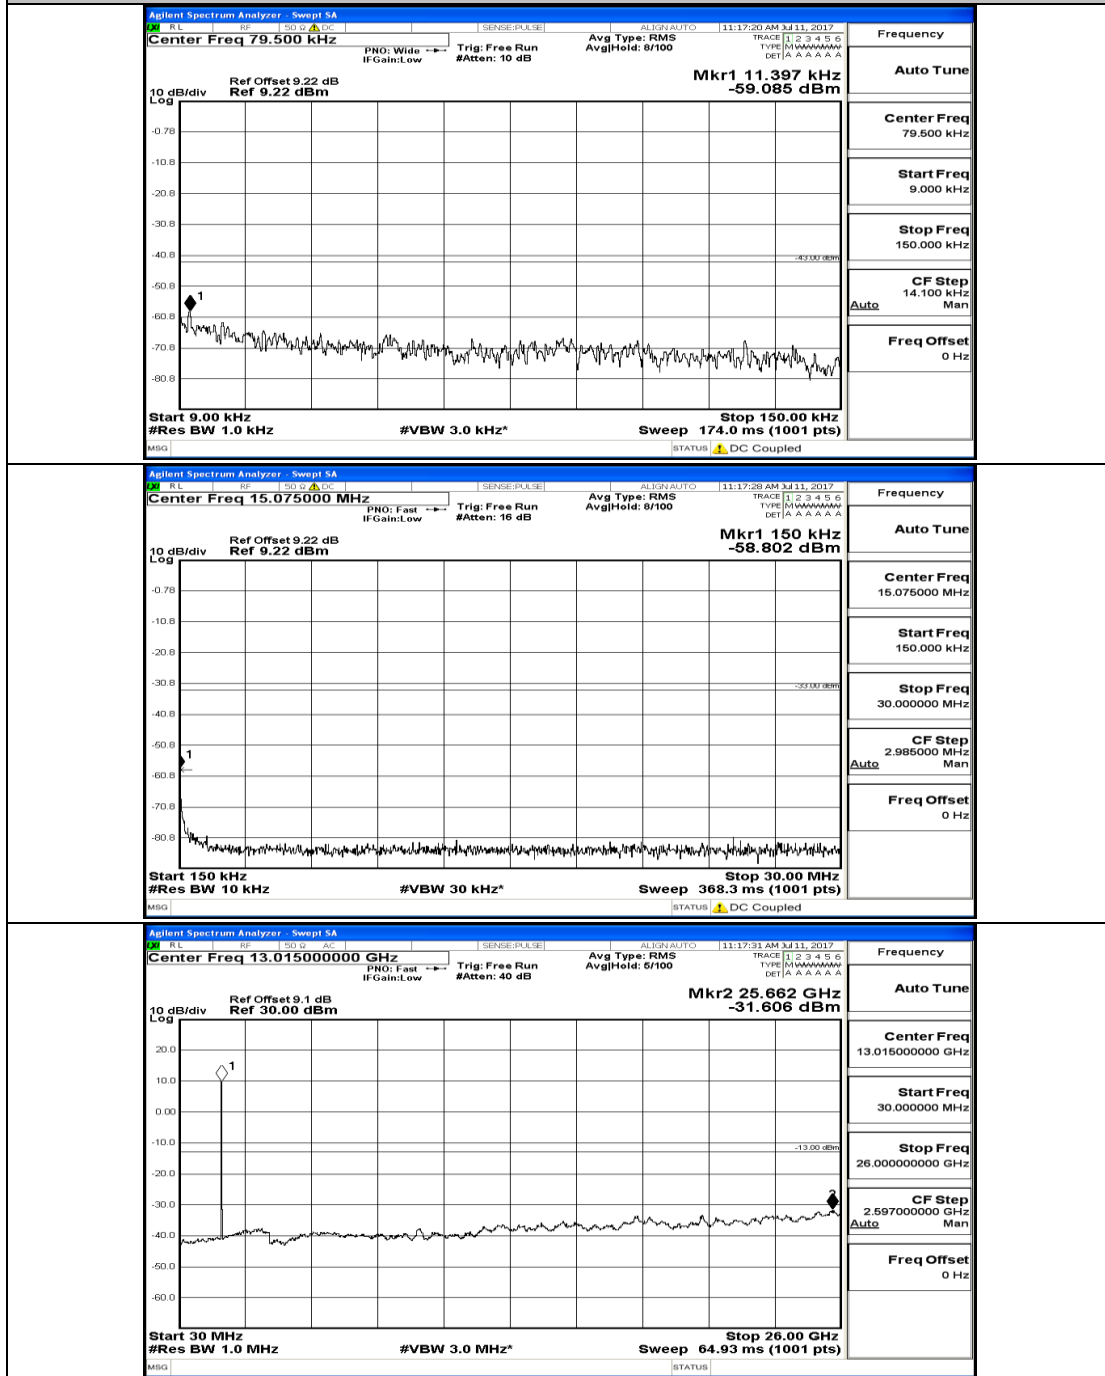

# Channel Bandwidth: 10 MHz

Channel Bandwidth: 10 MHz\_MCH\_QPSK\_1RB#0

Channel Bandwidth: 10 MHz\_HCH\_QPSK\_1RB#0

Channel Bandwidth: 10 MHz\_LCH\_16QAM\_1RB#0

Channel Bandwidth: 10 MHz\_MCH\_16QAM\_1RB#0