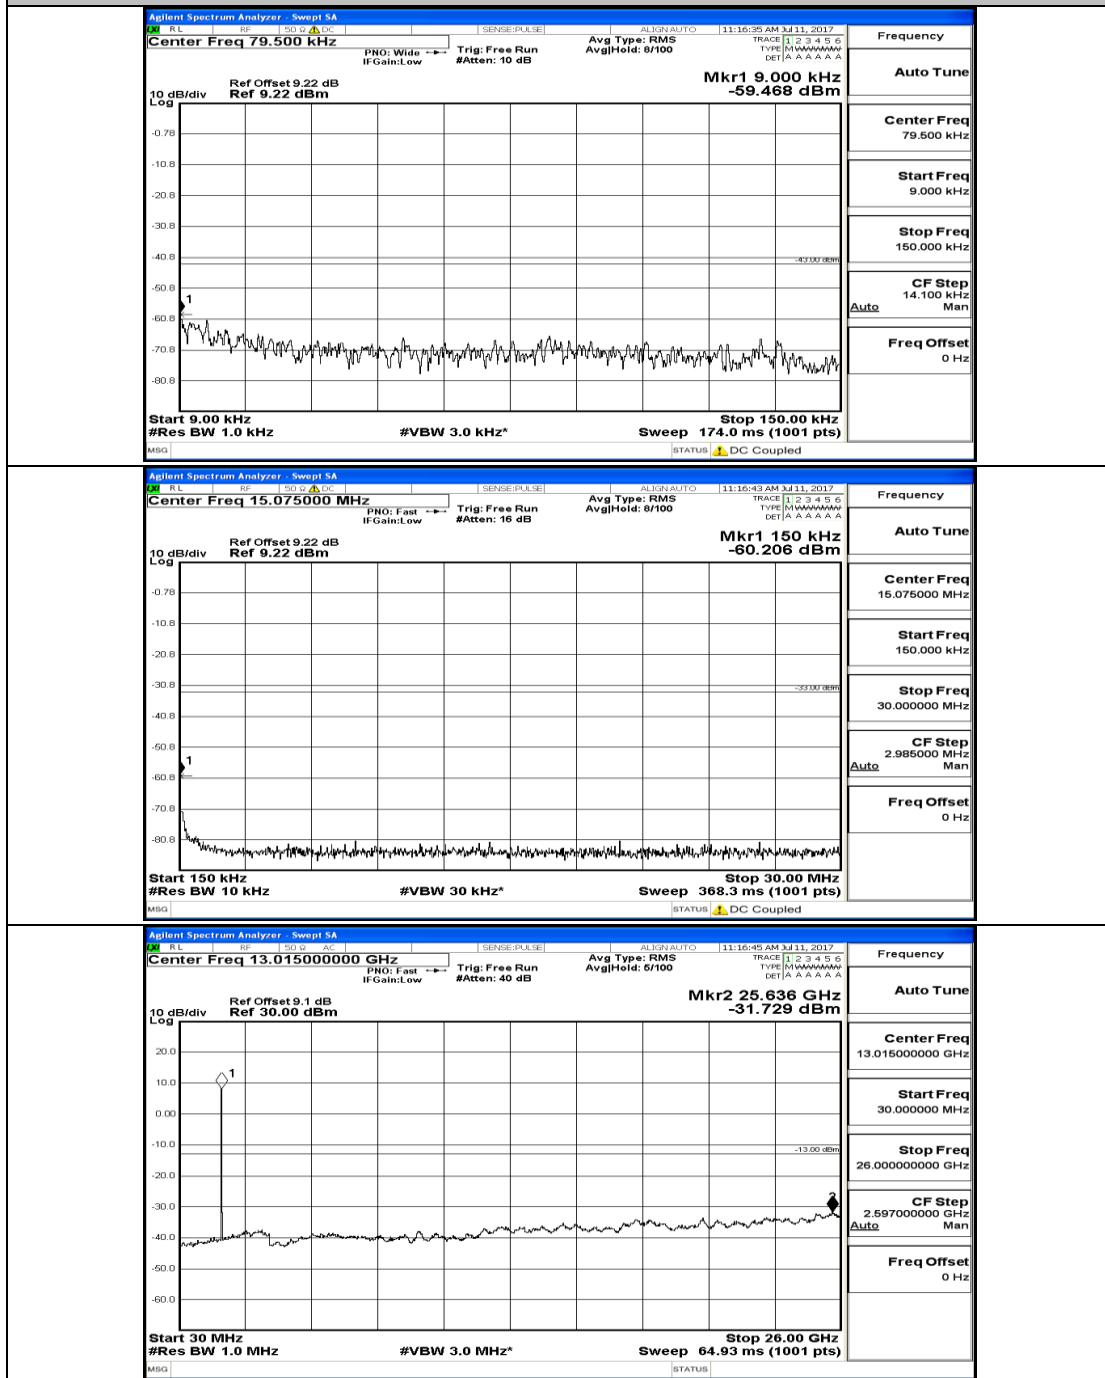

Channel Bandwidth: 10 MHz_MCH_QPSK_1RB#0