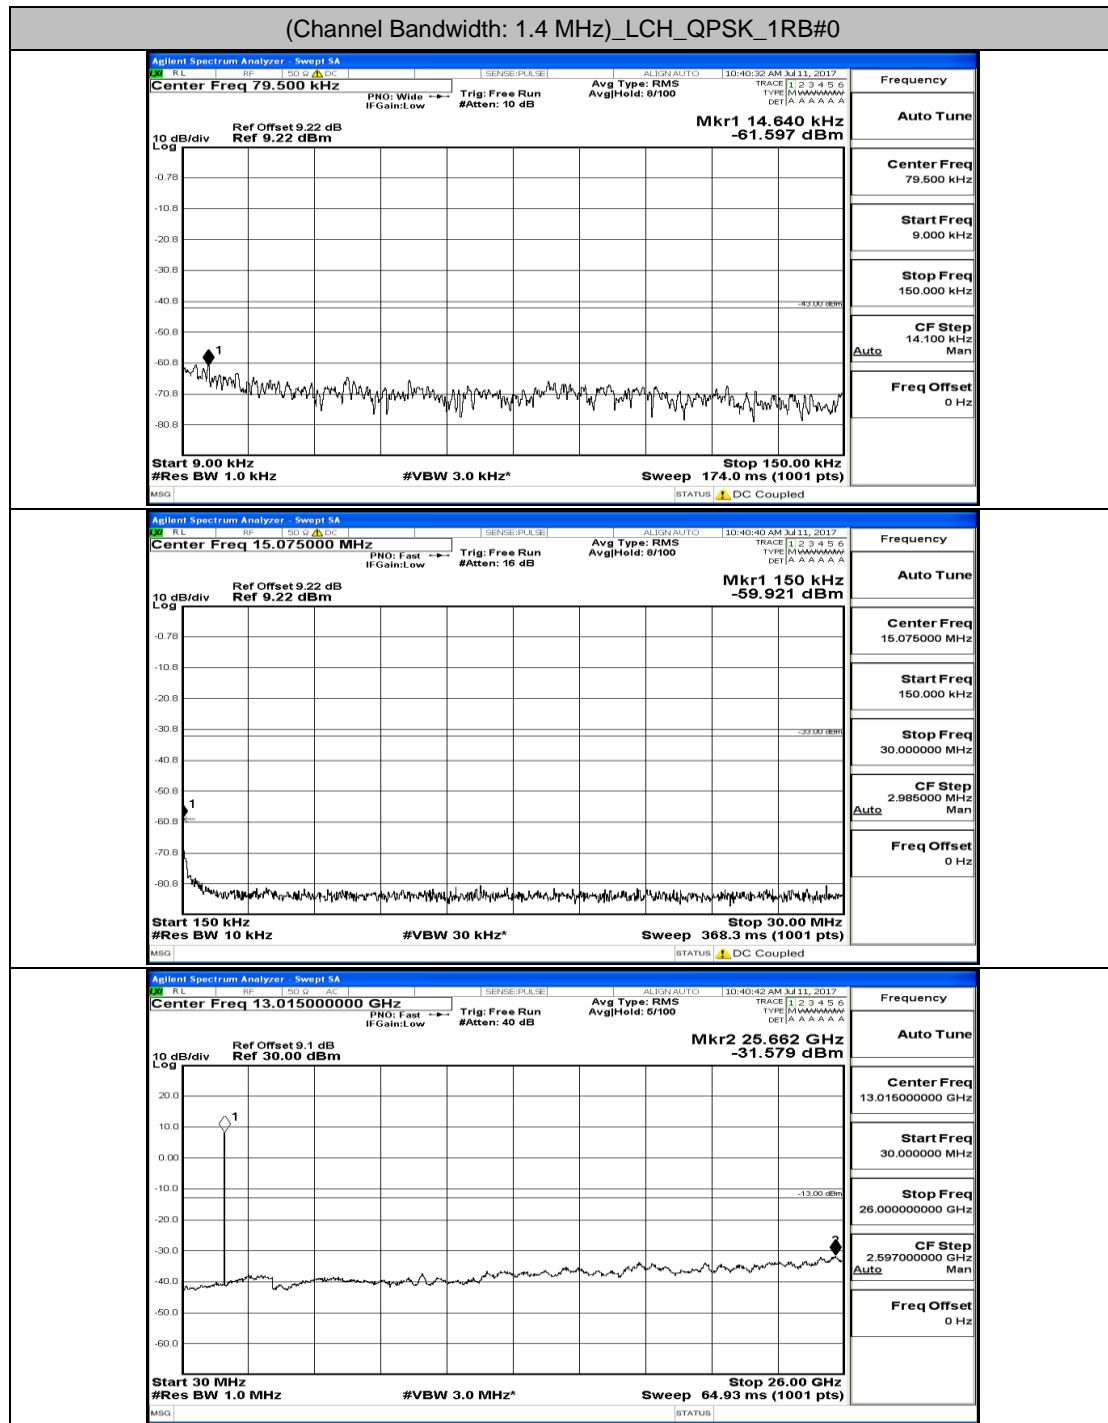

## Test Graphs

Channel Bandwidth: 1.4 MHz

(Channel Bandwidth: 1.4 MHz)\_MCH\_QPSK\_1RB#0

(Channel Bandwidth: 1.4 MHz)\_HCH\_QPSK\_1RB#0

(Channel Bandwidth: 1.4 MHz)\_LCH\_16QAM\_1RB#0

(Channel Bandwidth: 1.4 MHz)\_MCH\_16QAM\_1RB#0