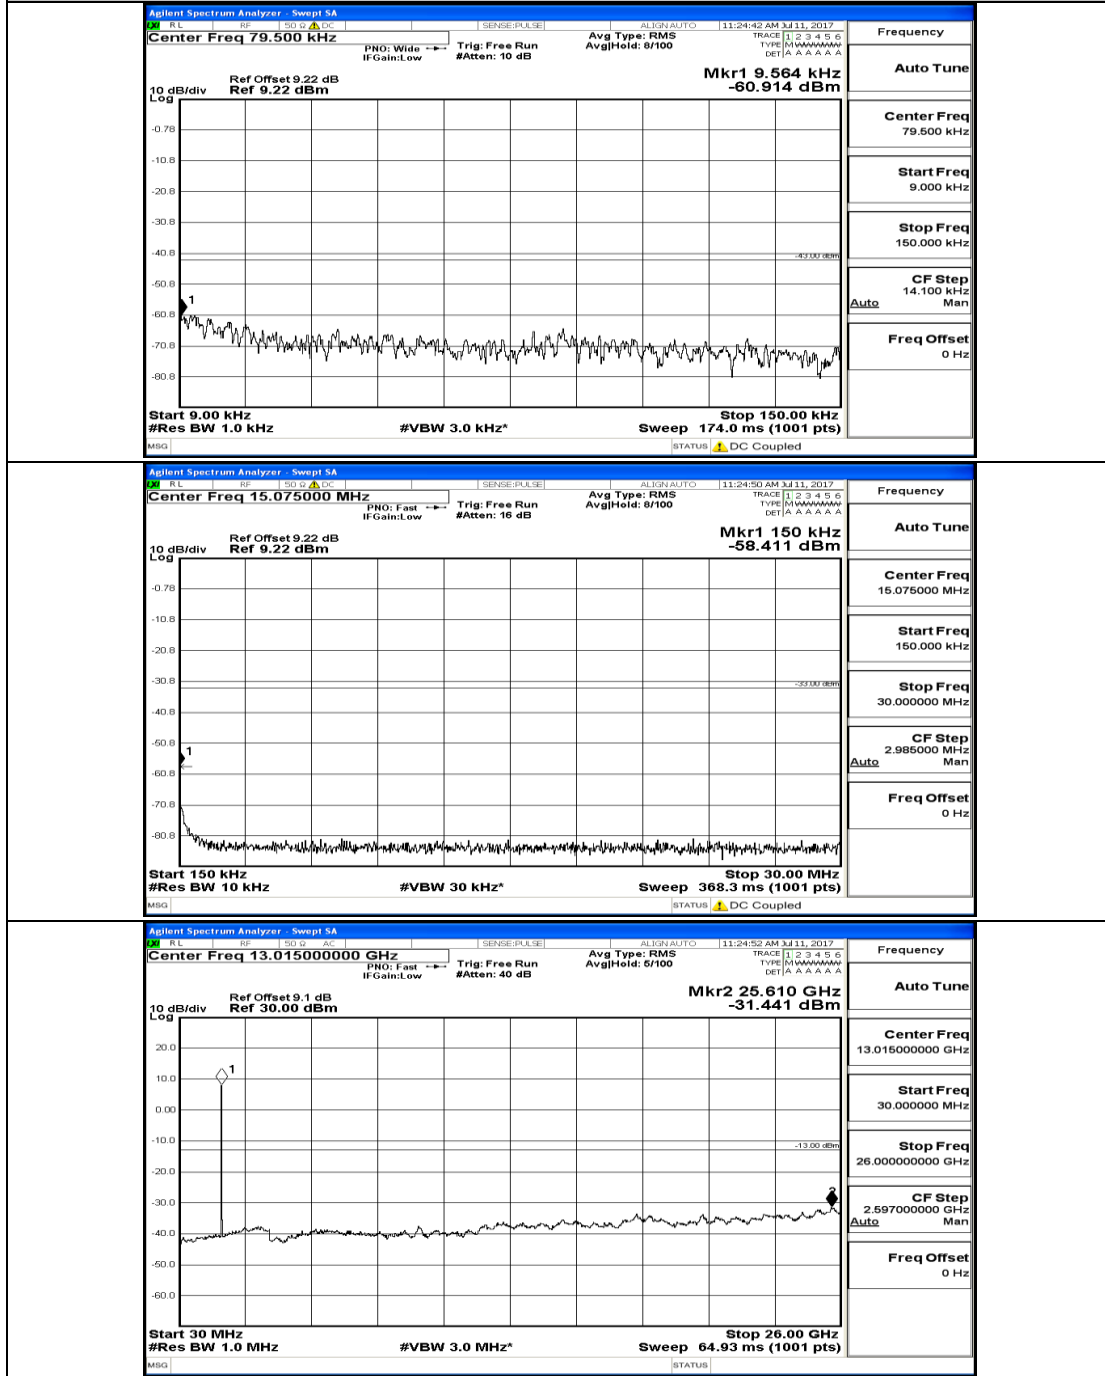

# Channel Bandwidth: 15 MHz

(Channel Bandwidth:15 MHz)\_MCH\_QPSK\_1RB#0

(Channel Bandwidth:15 MHz)\_HCH\_QPSK\_1RB#0

(Channel Bandwidth:15 MHz)\_LCH\_16QAM\_1RB#0

(Channel Bandwidth:15 MHz)\_MCH\_16QAM\_1RB#0