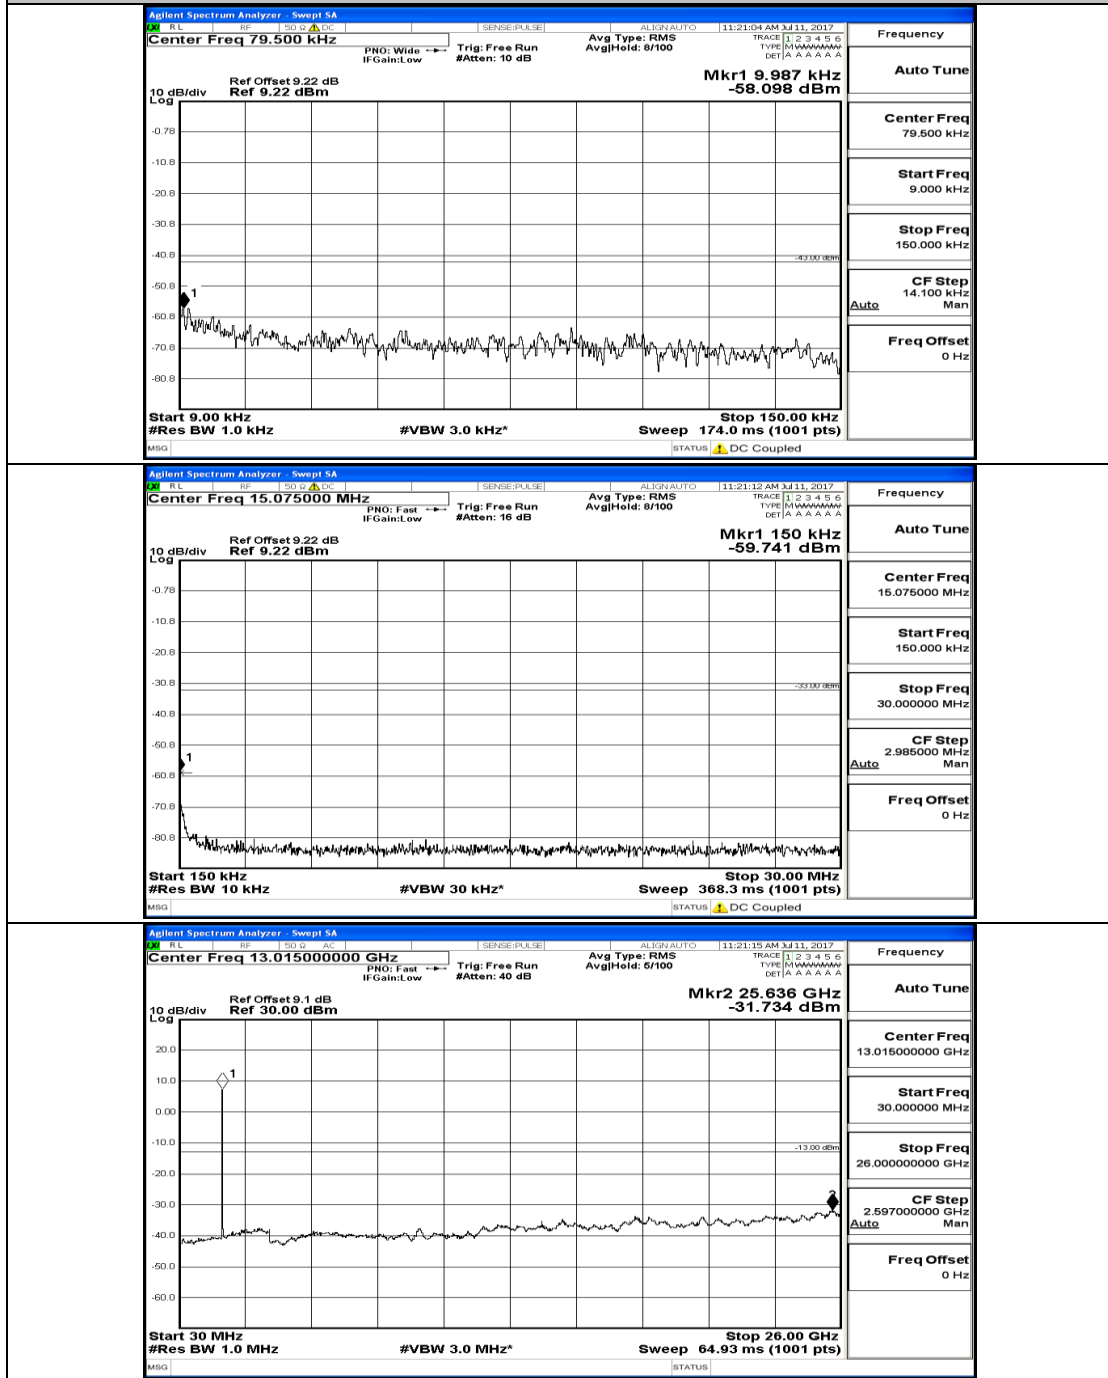

Channel Bandwidth: 10 MHz_HCH_16QAM_1RB#0