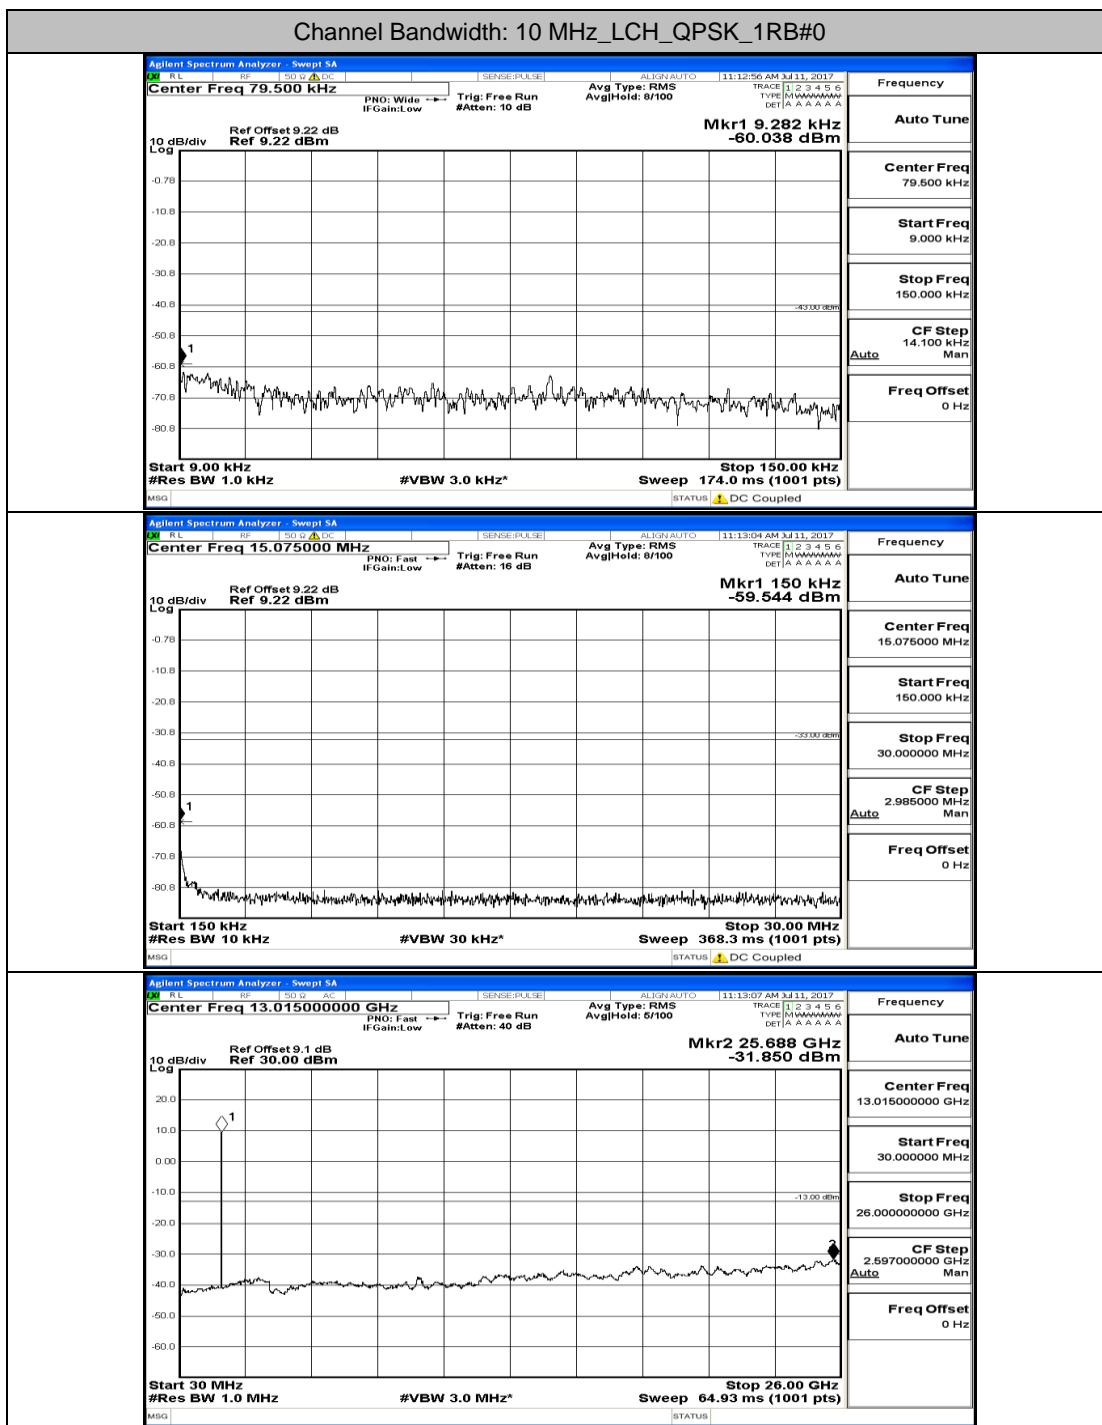

Channel Bandwidth: 10 MHz