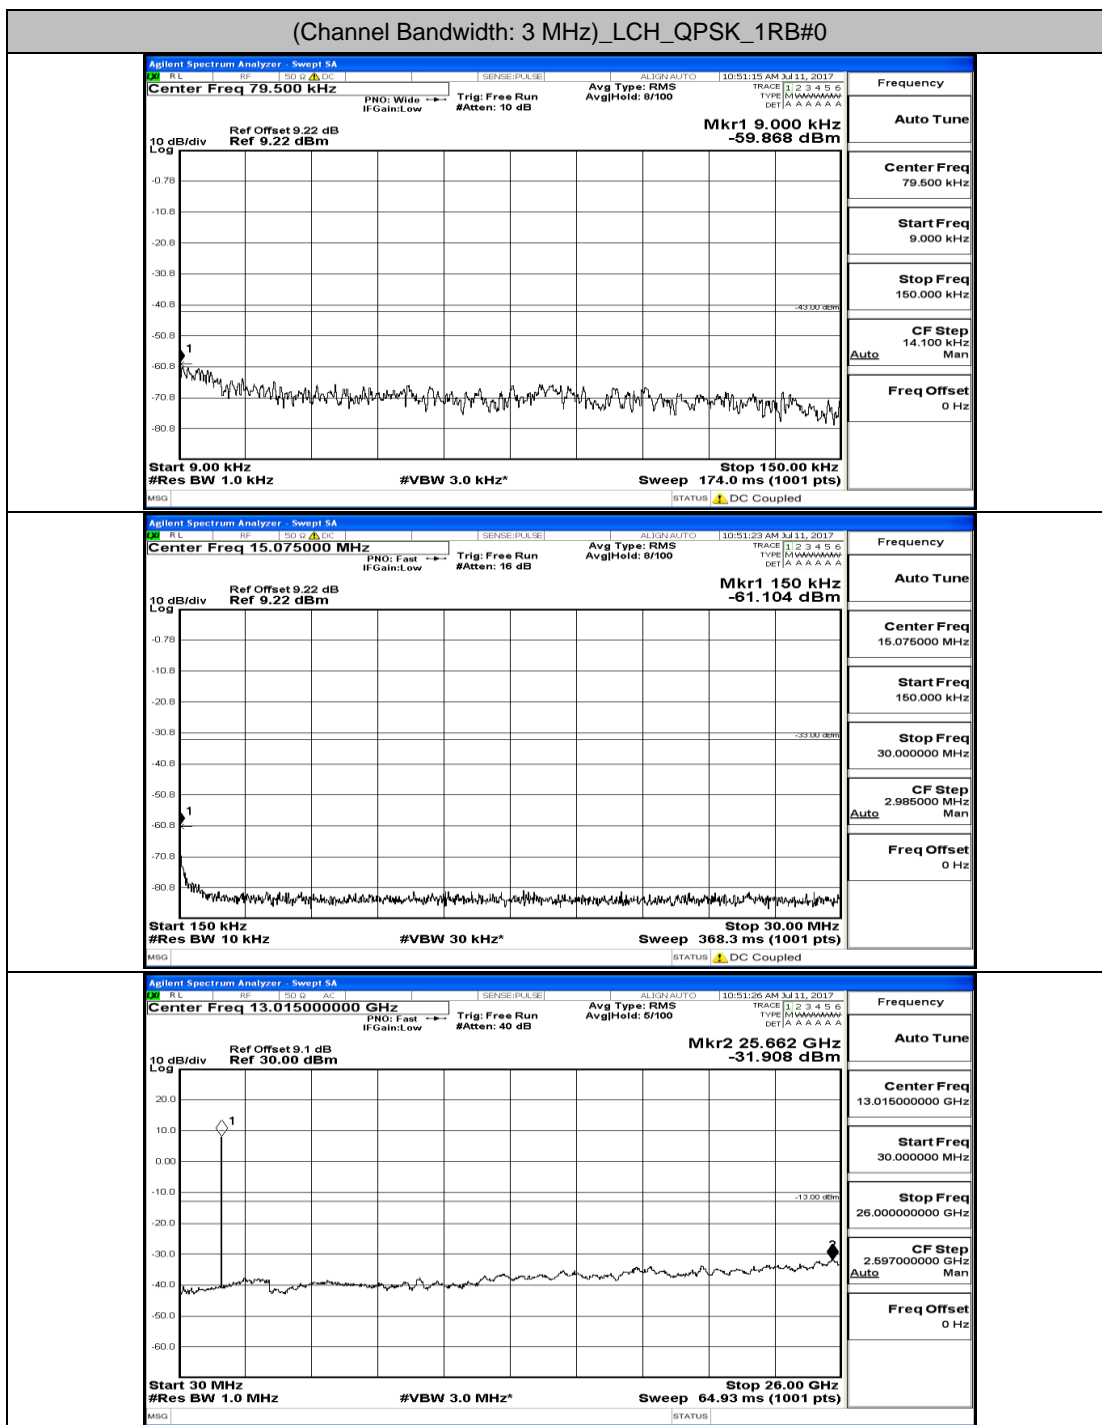

Channel Bandwidth: 3 MHz