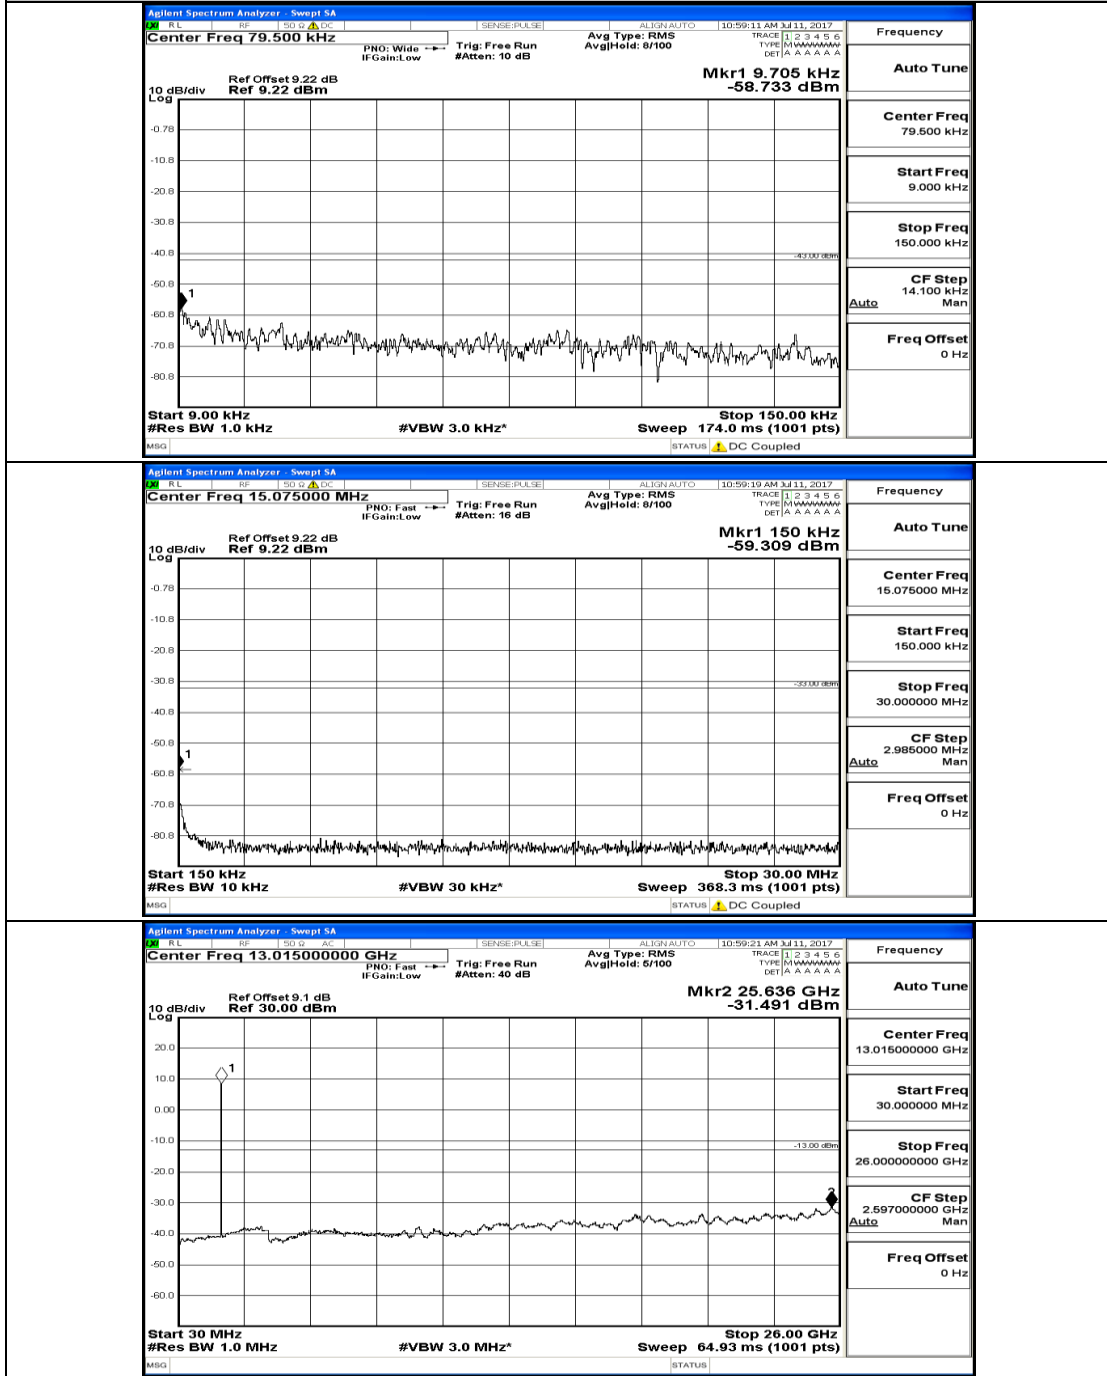

(Channel Bandwidth: 3 MHz)_HCH_16QAM_1RB#0