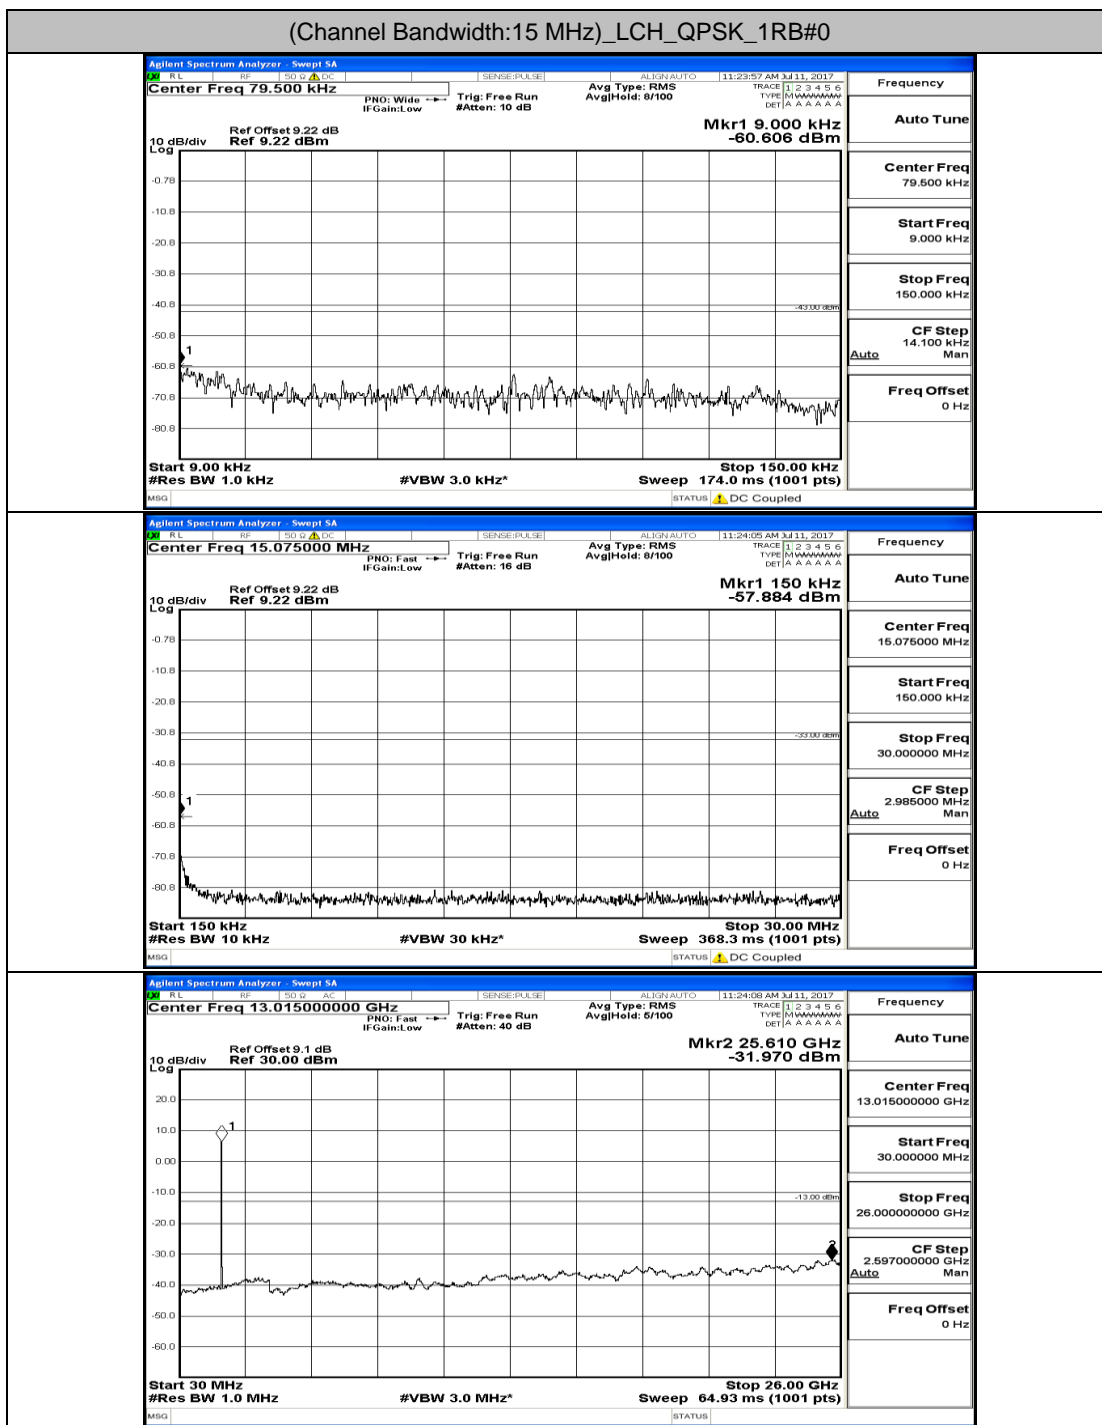

Channel Bandwidth: 15 MHz