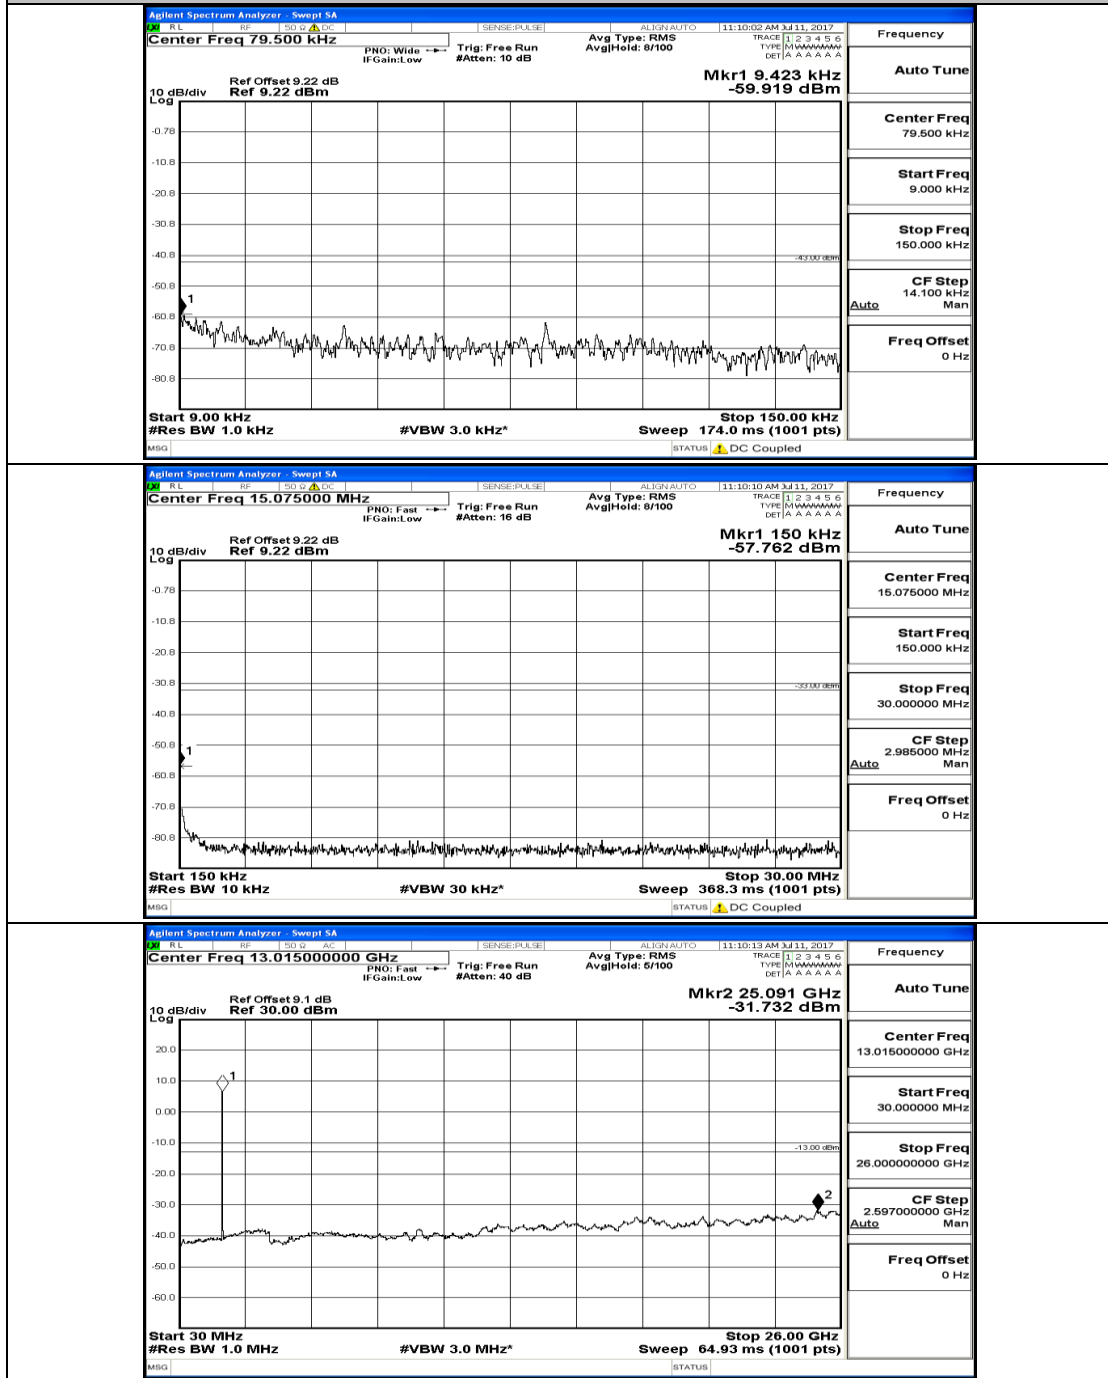

(Channel Bandwidth: 5 MHz)_HCH_16QAM_1RB#0