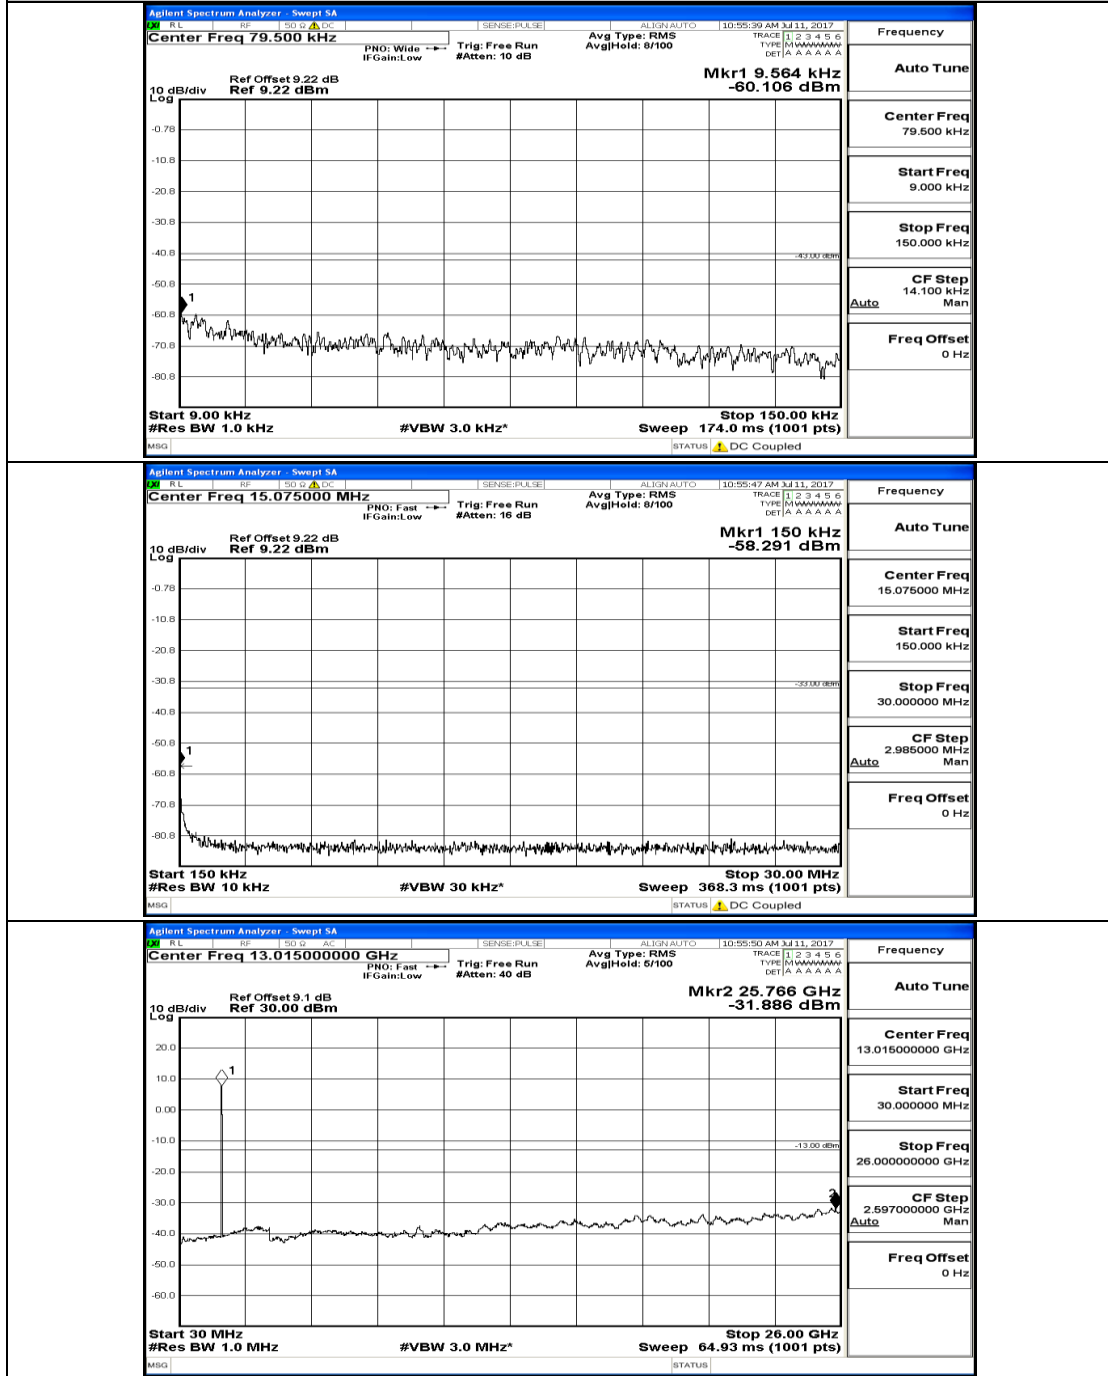

# Channel Bandwidth: 3 MHz

(Channel Bandwidth: 3 MHz)\_MCH\_QPSK\_1RB#0

(Channel Bandwidth: 3 MHz)\_HCH\_QPSK\_1RB#0

(Channel Bandwidth: 3 MHz)\_LCH\_16QAM\_1RB#0

(Channel Bandwidth: 3 MHz)\_MCH\_16QAM\_1RB#0