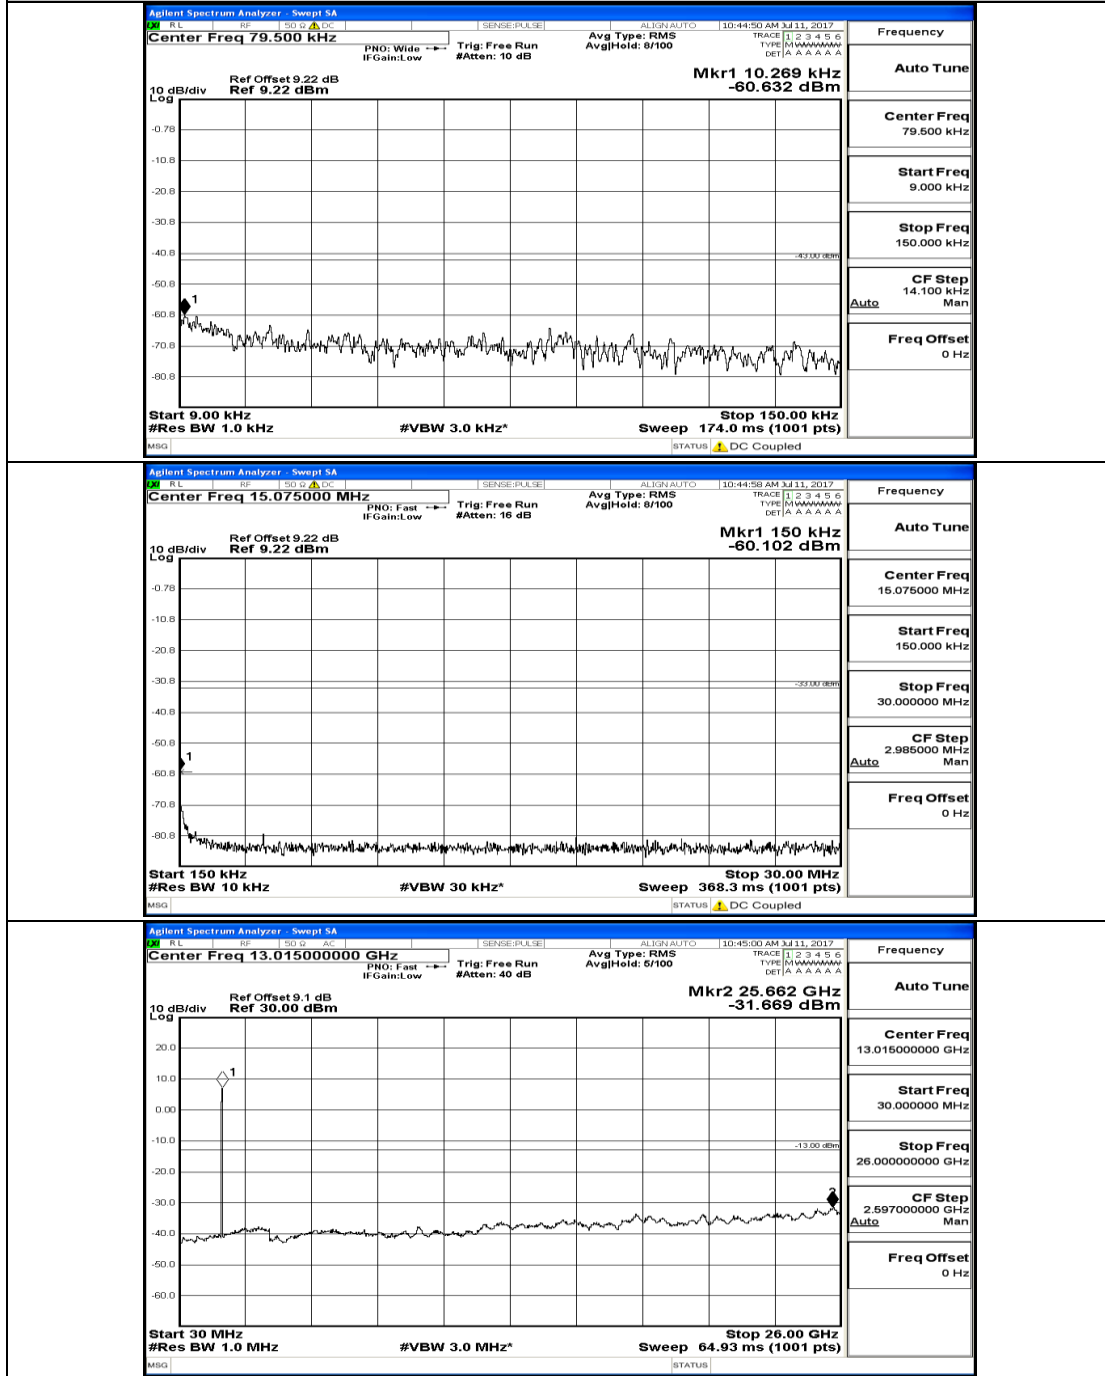

## Test Graphs

Channel Bandwidth: 1.4 MHz

(Channel Bandwidth: 1.4 MHz)\_MCH\_QPSK\_1RB#0

(Channel Bandwidth: 1.4 MHz)\_HCH\_QPSK\_1RB#0

(Channel Bandwidth: 1.4 MHz)\_LCH\_16QAM\_1RB#0

(Channel Bandwidth: 1.4 MHz)\_MCH\_16QAM\_1RB#0