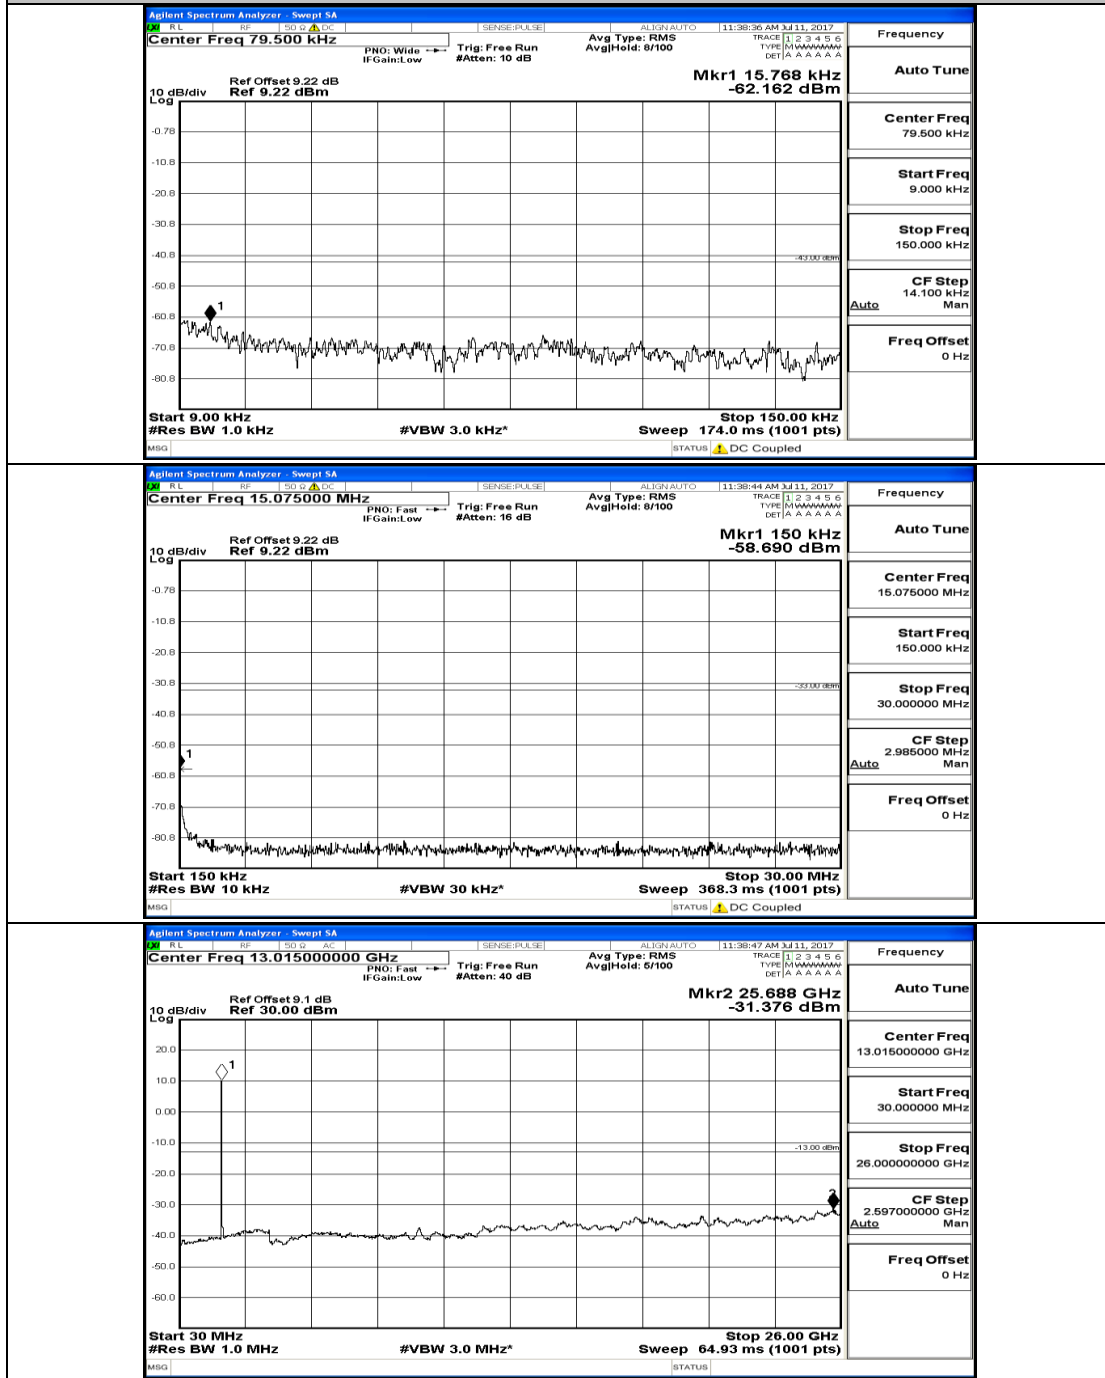

(Channel Bandwidth:20 MHz)_MCH_QPSK_1RB#0