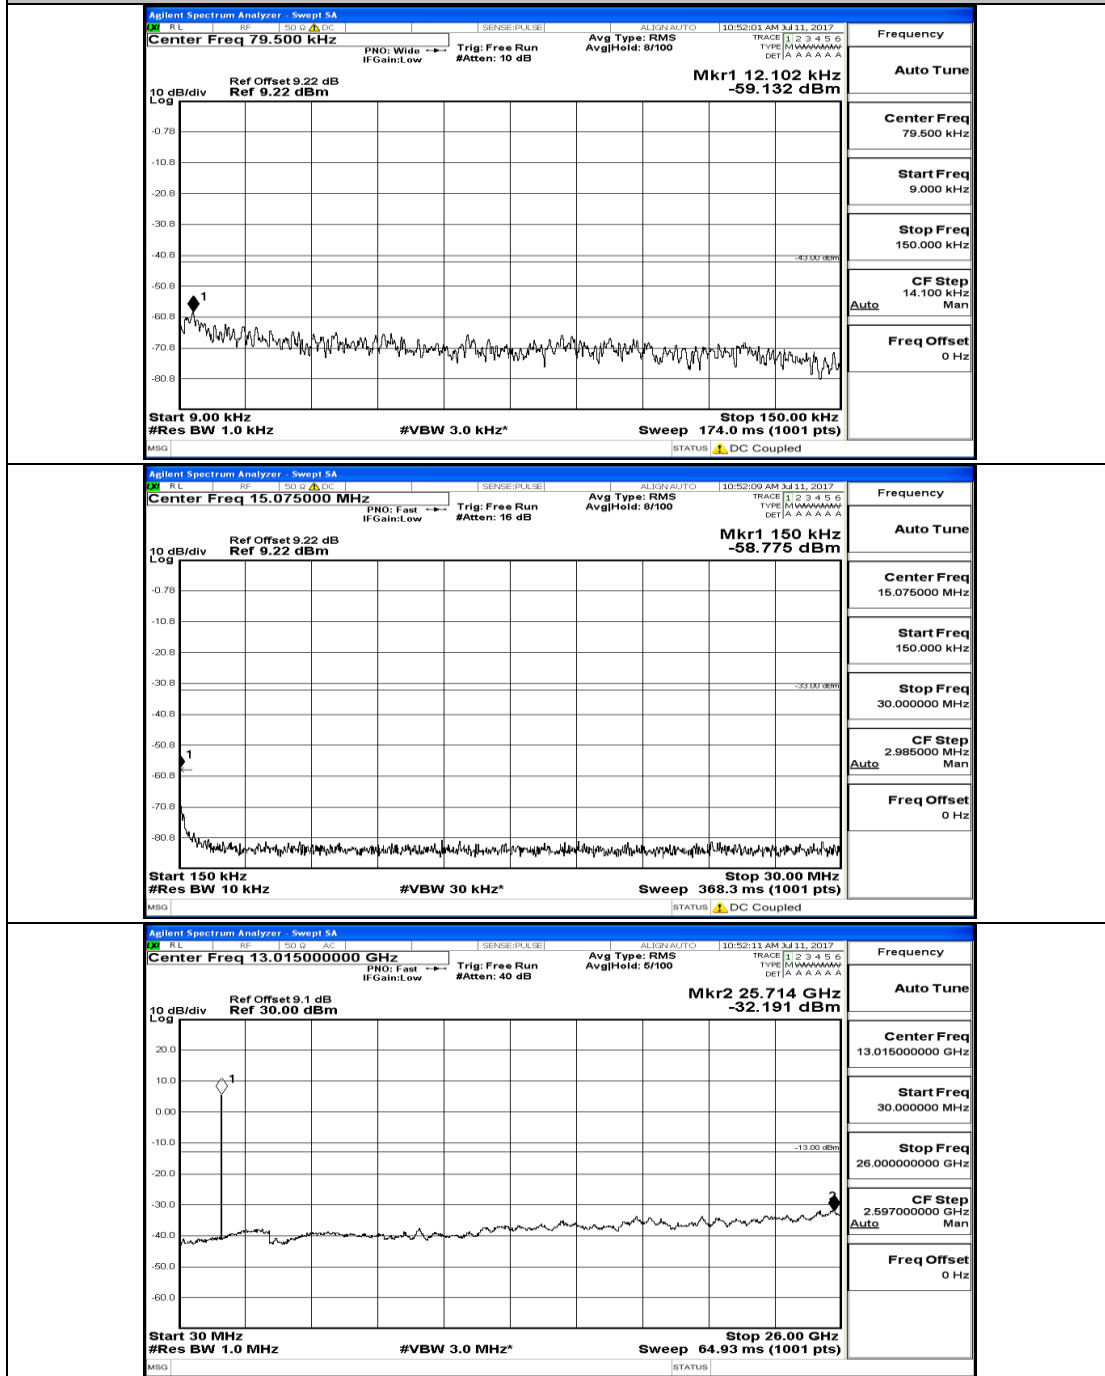

# Channel Bandwidth: 3 MHz

(Channel Bandwidth: 3 MHz)\_MCH\_QPSK\_1RB#0

(Channel Bandwidth: 3 MHz)\_HCH\_QPSK\_1RB#0

(Channel Bandwidth: 3 MHz)\_LCH\_16QAM\_1RB#0

(Channel Bandwidth: 3 MHz)\_MCH\_16QAM\_1RB#0