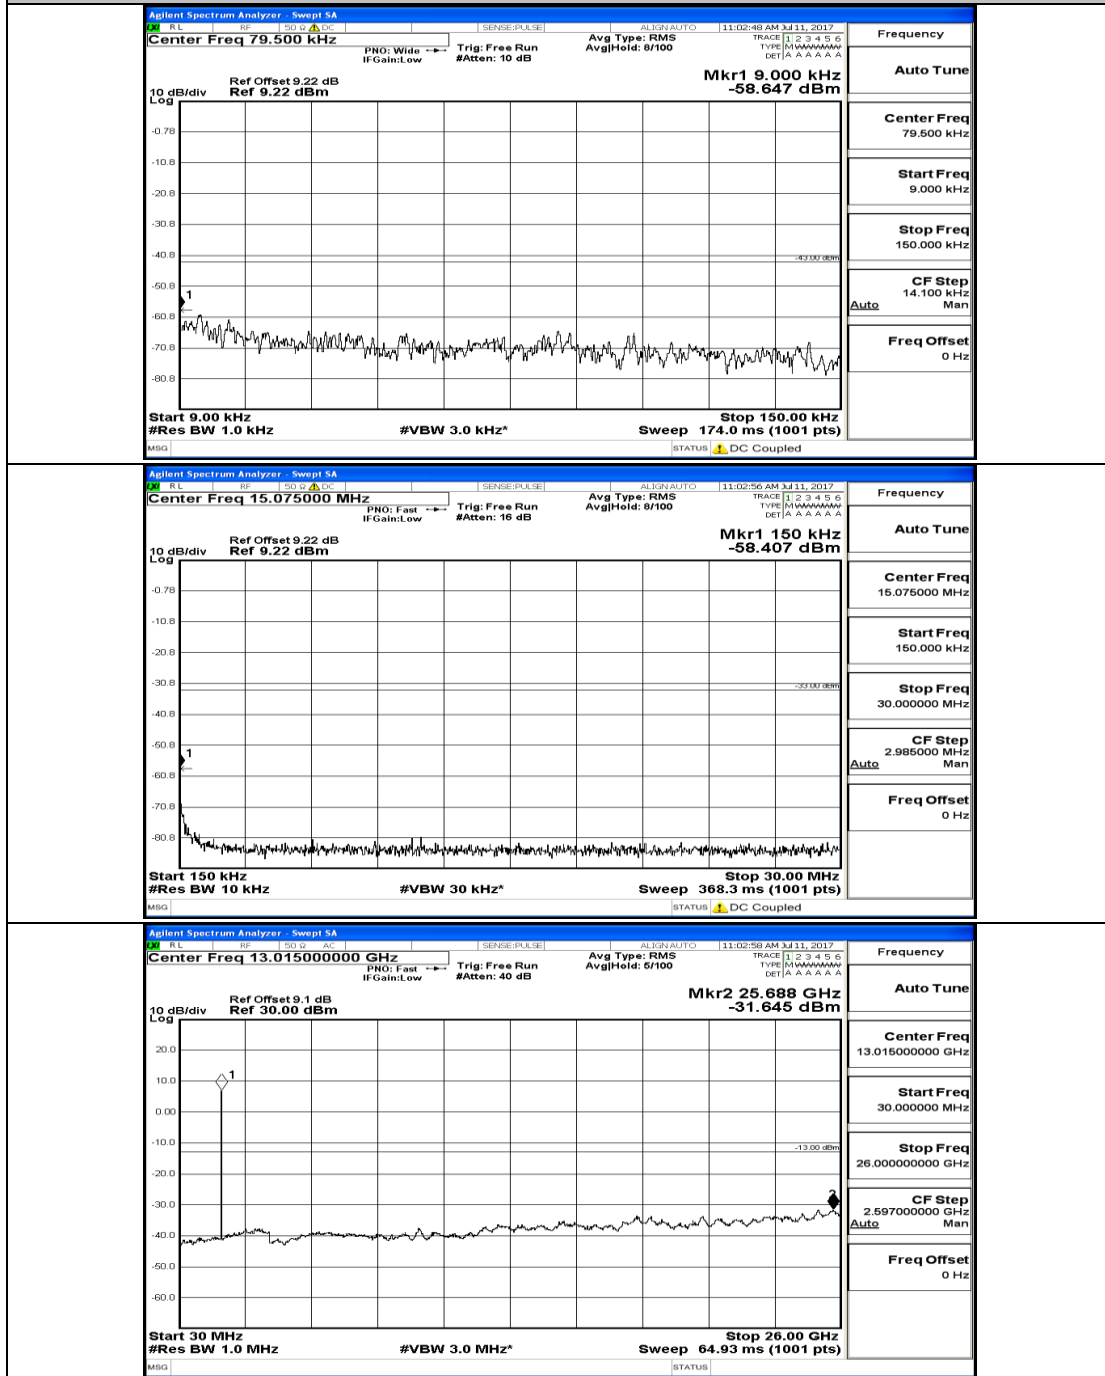

# Channel Bandwidth: 5 MHz

(Channel Bandwidth: 5 MHz)\_MCH\_QPSK\_1RB#0

(Channel Bandwidth: 5 MHz)\_HCH\_QPSK\_1RB#0

(Channel Bandwidth: 5 MHz)\_LCH\_16QAM\_1RB#0

(Channel Bandwidth: 5 MHz)\_MCH\_16QAM\_1RB#0