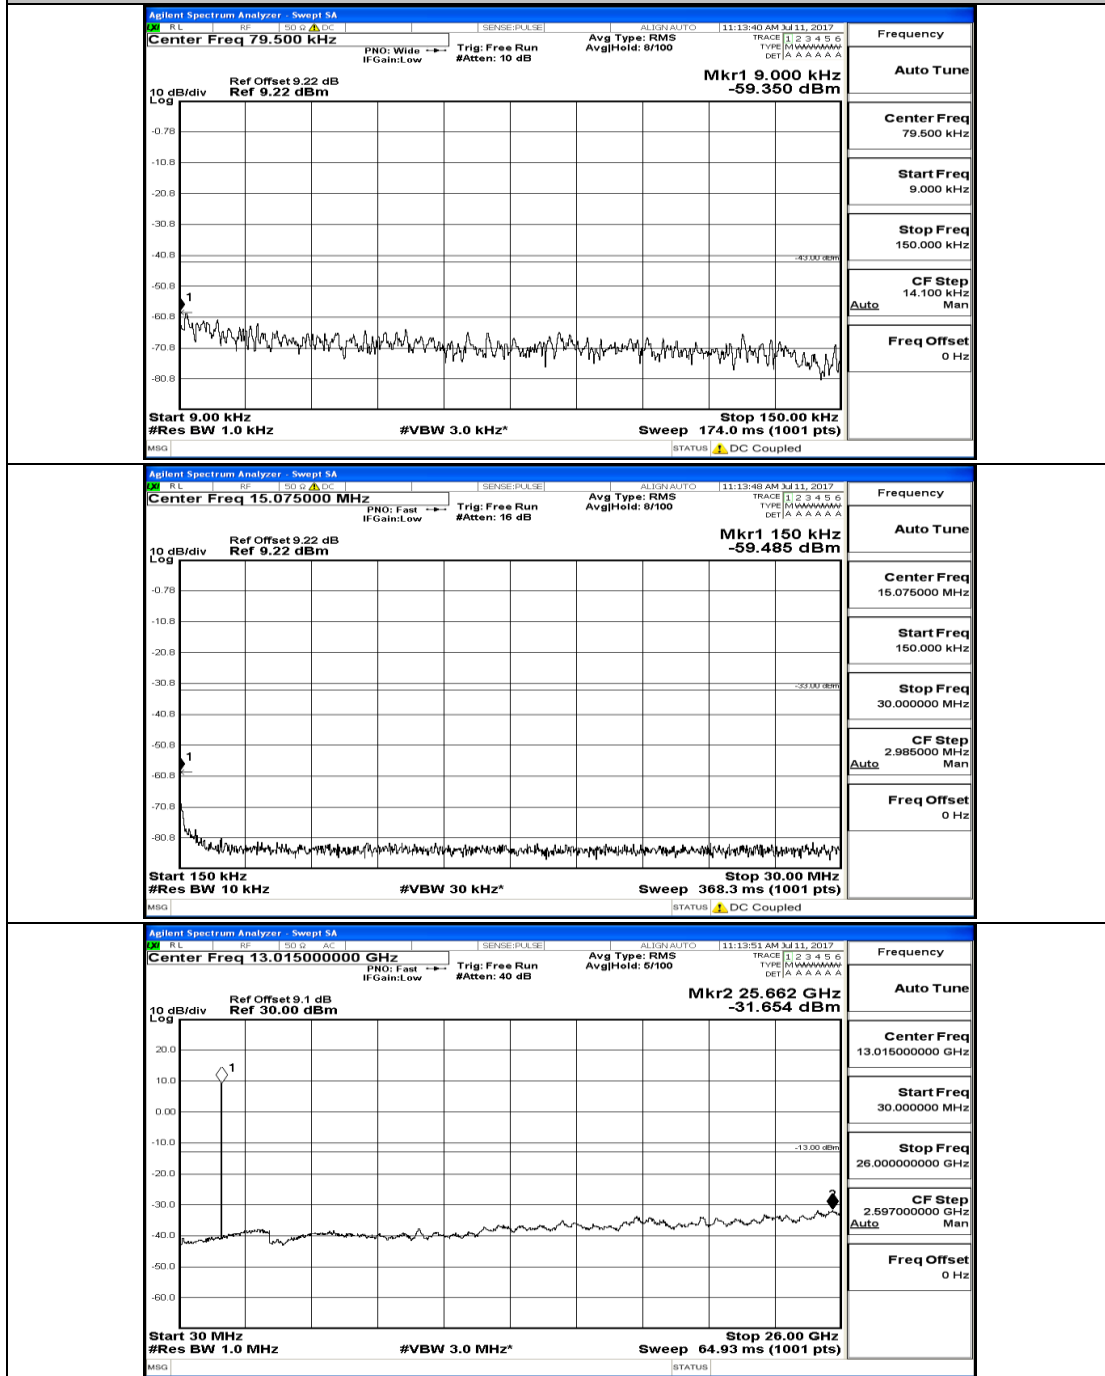

# Channel Bandwidth: 10 MHz

Channel Bandwidth: 10 MHz\_MCH\_QPSK\_1RB#0

Channel Bandwidth: 10 MHz\_HCH\_QPSK\_1RB#0

Channel Bandwidth: 10 MHz\_LCH\_16QAM\_1RB#0

Channel Bandwidth: 10 MHz\_MCH\_16QAM\_1RB#0