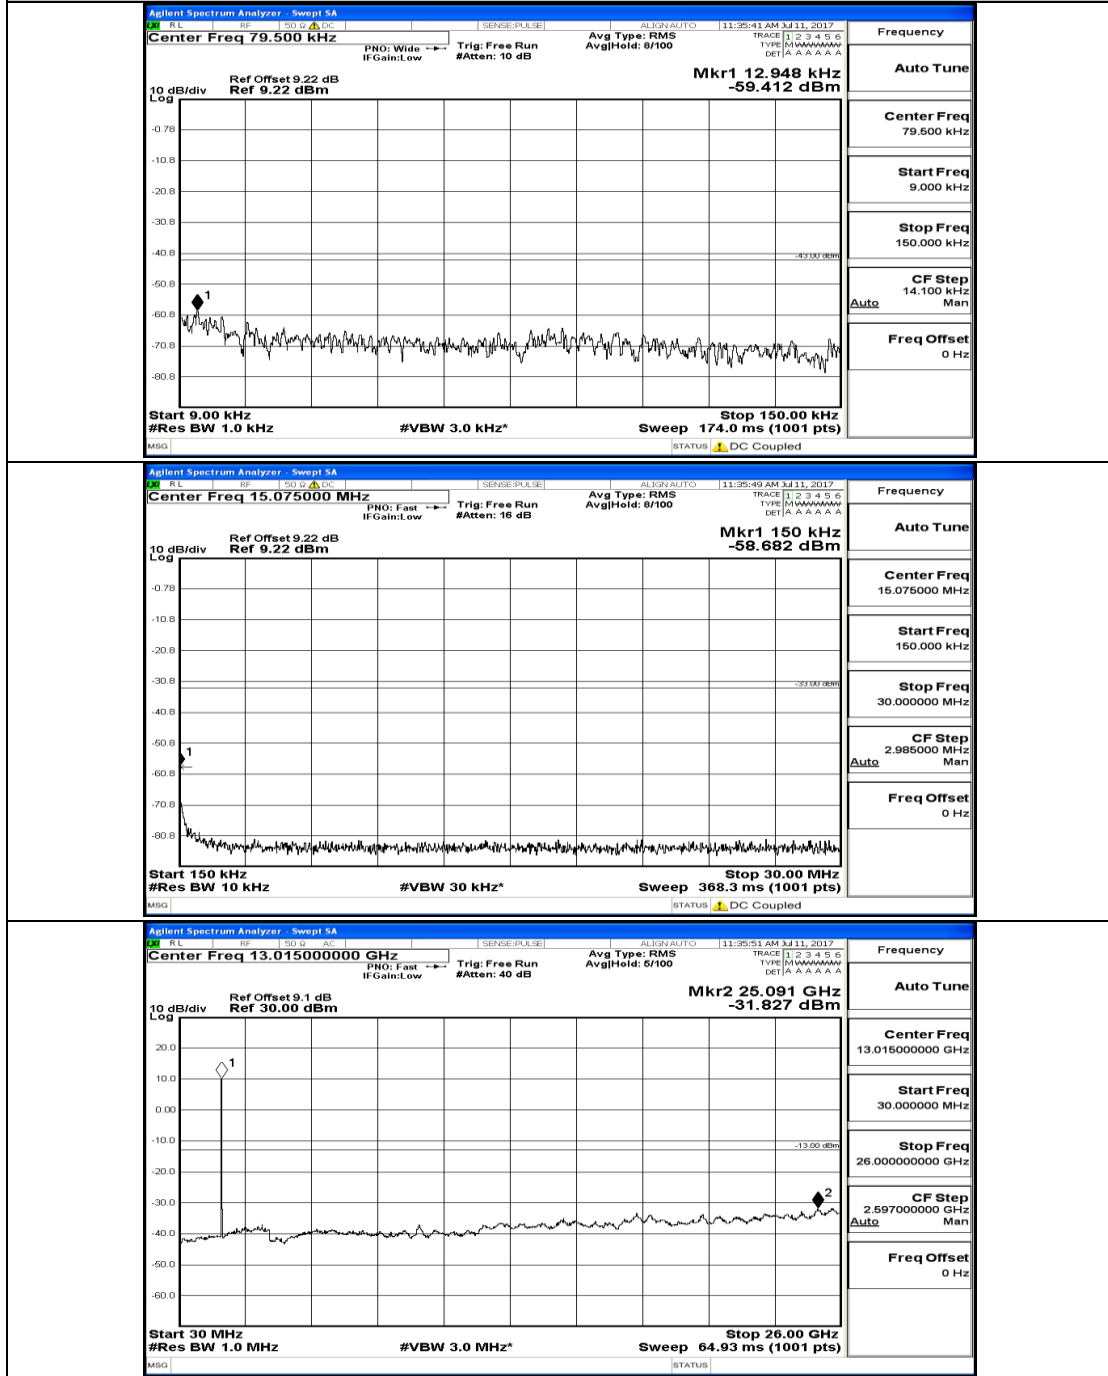

# Channel Bandwidth: 20 MHz

(Channel Bandwidth:20 MHz)\_MCH\_QPSK\_1RB#0

(Channel Bandwidth:20 MHz)\_HCH\_QPSK\_1RB#0

(Channel Bandwidth:20 MHz)\_LCH\_16QAM\_1RB#0

(Channel Bandwidth:20 MHz)\_MCH\_16QAM\_1RB#0

(Channel Bandwidth:20 MHz)\_HCH\_16QAM\_1RB#0