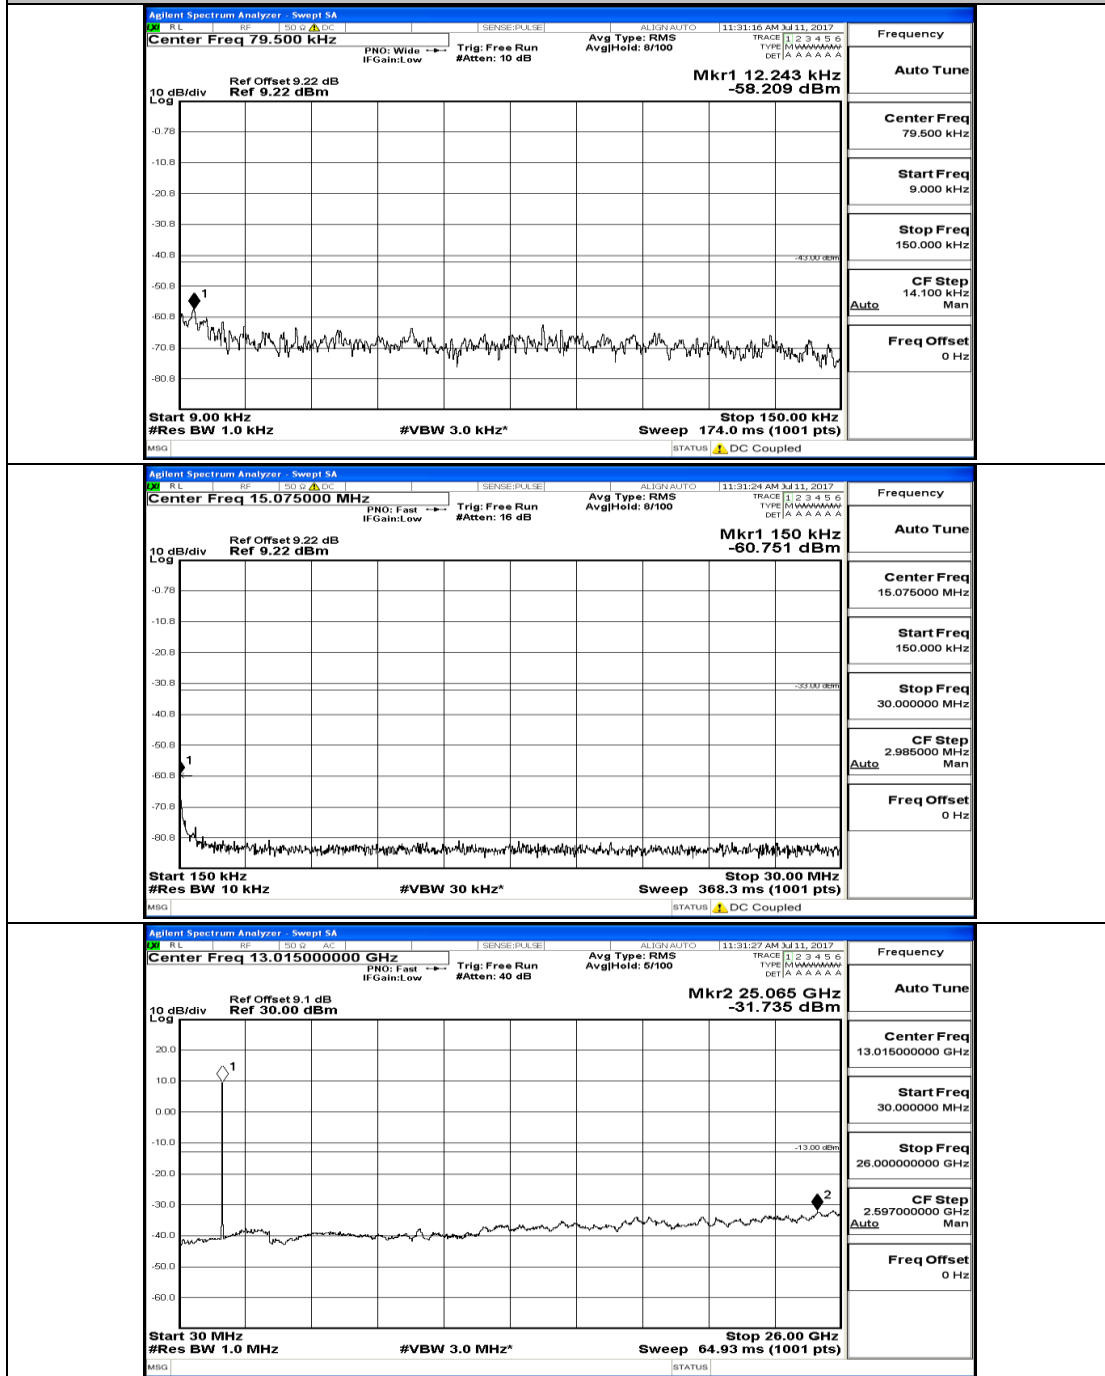

(Channel Bandwidth:15 MHz)_HCH_QPSK_1RB#0