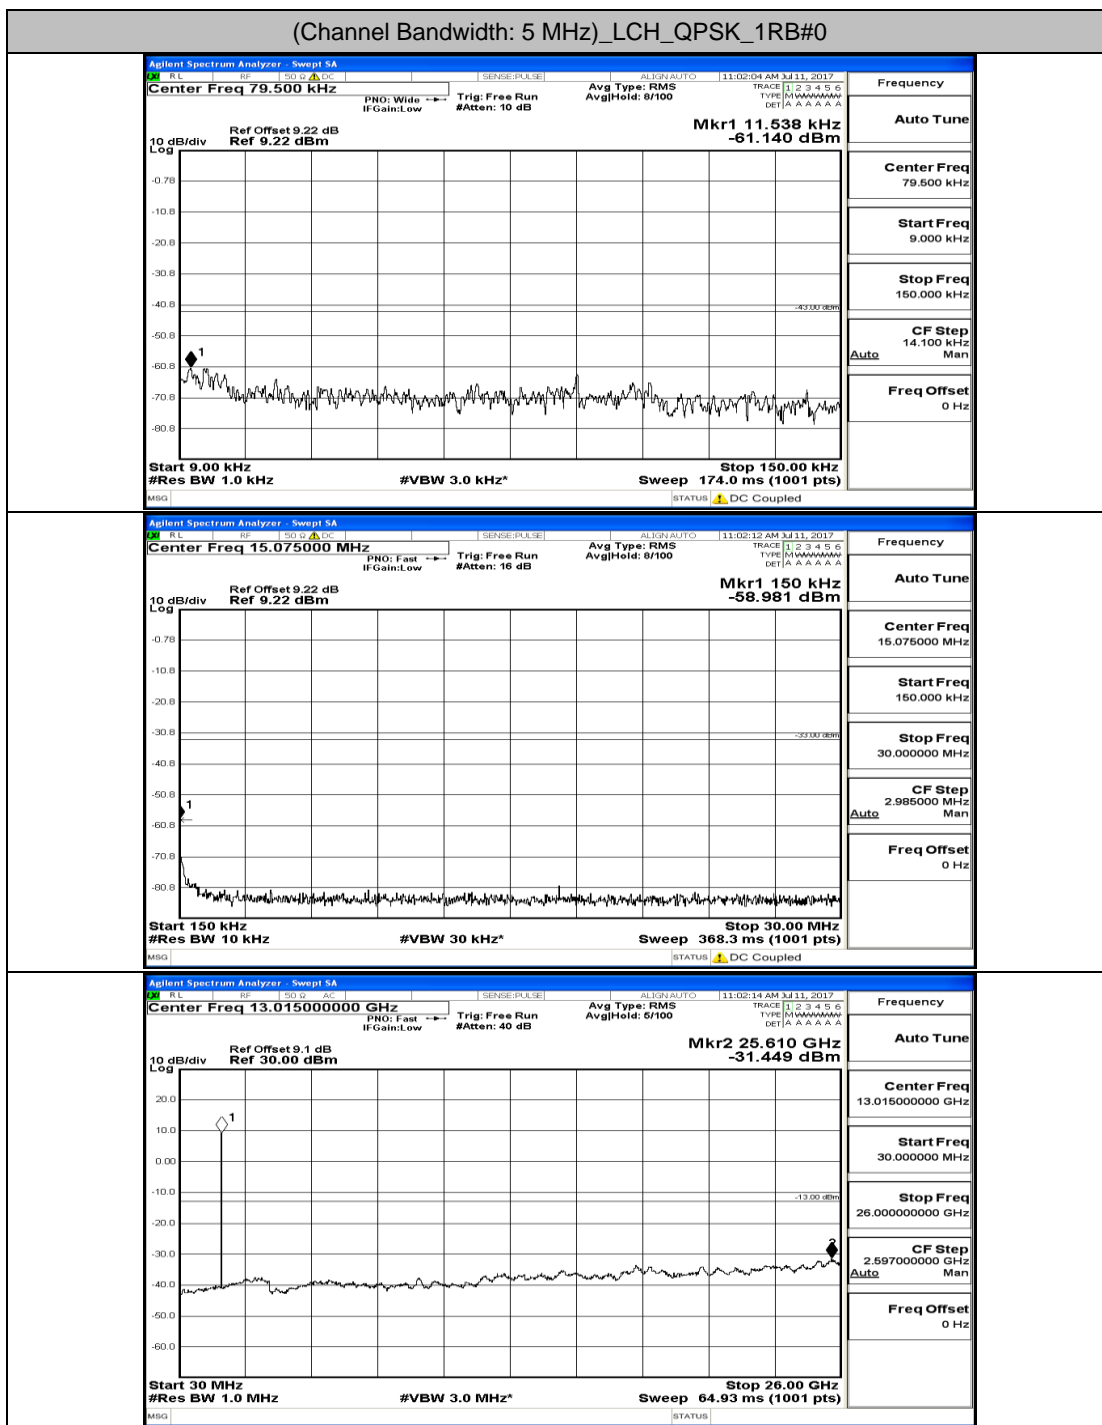

Channel Bandwidth: 5 MHz