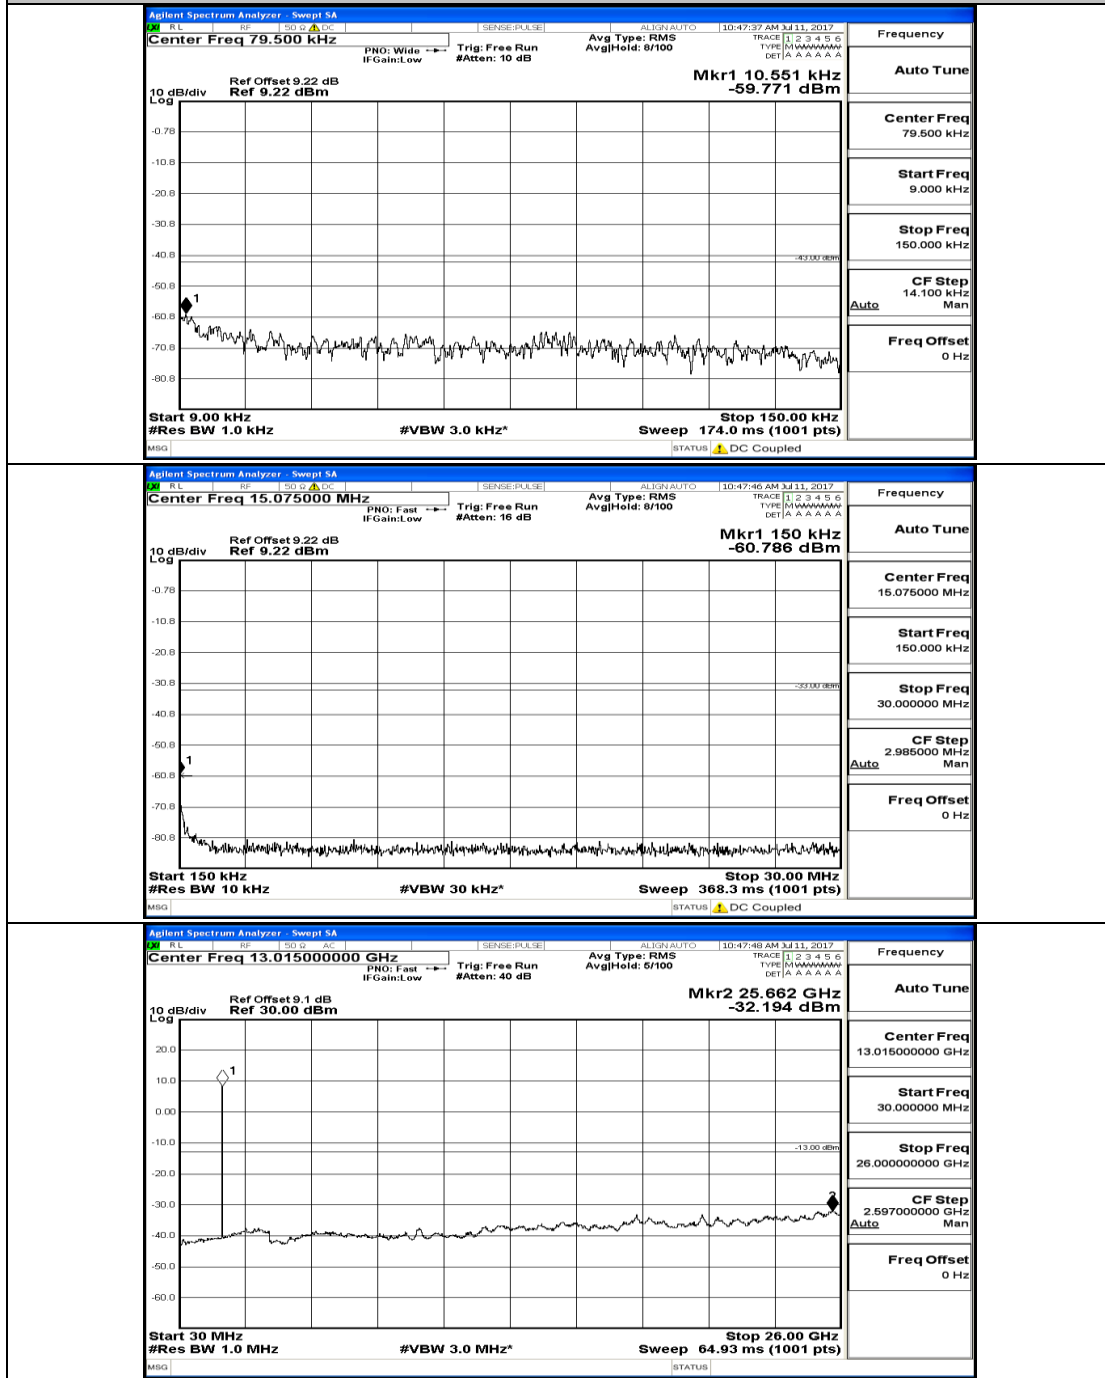

## Test Graphs

Channel Bandwidth: 1.4 MHz

(Channel Bandwidth: 1.4 MHz)\_MCH\_QPSK\_1RB#0

(Channel Bandwidth: 1.4 MHz)\_HCH\_QPSK\_1RB#0

(Channel Bandwidth: 1.4 MHz)\_LCH\_16QAM\_1RB#0

(Channel Bandwidth: 1.4 MHz)\_MCH\_16QAM\_1RB#0