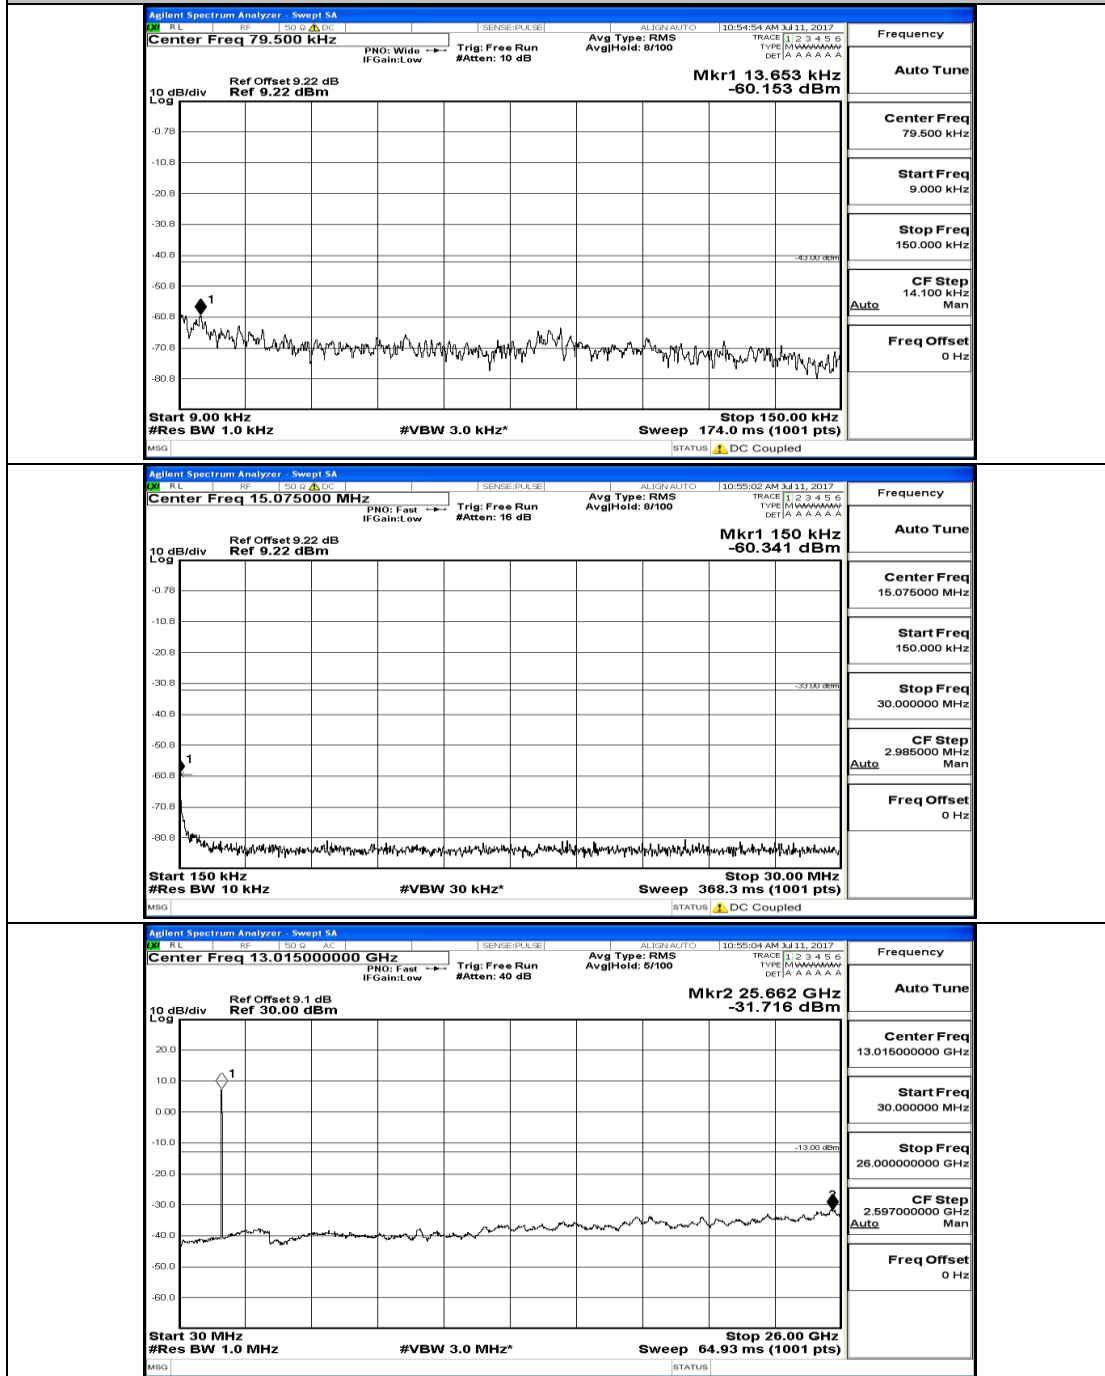

(Channel Bandwidth: 3 MHz)_MCH_QPSK_1RB#0