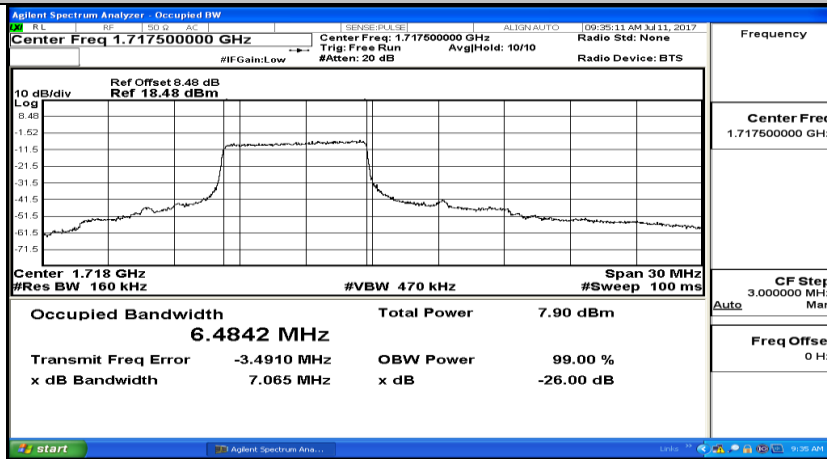

(Channel Bandwidth:15 MHz)_LCH_QPSK_37RB#0