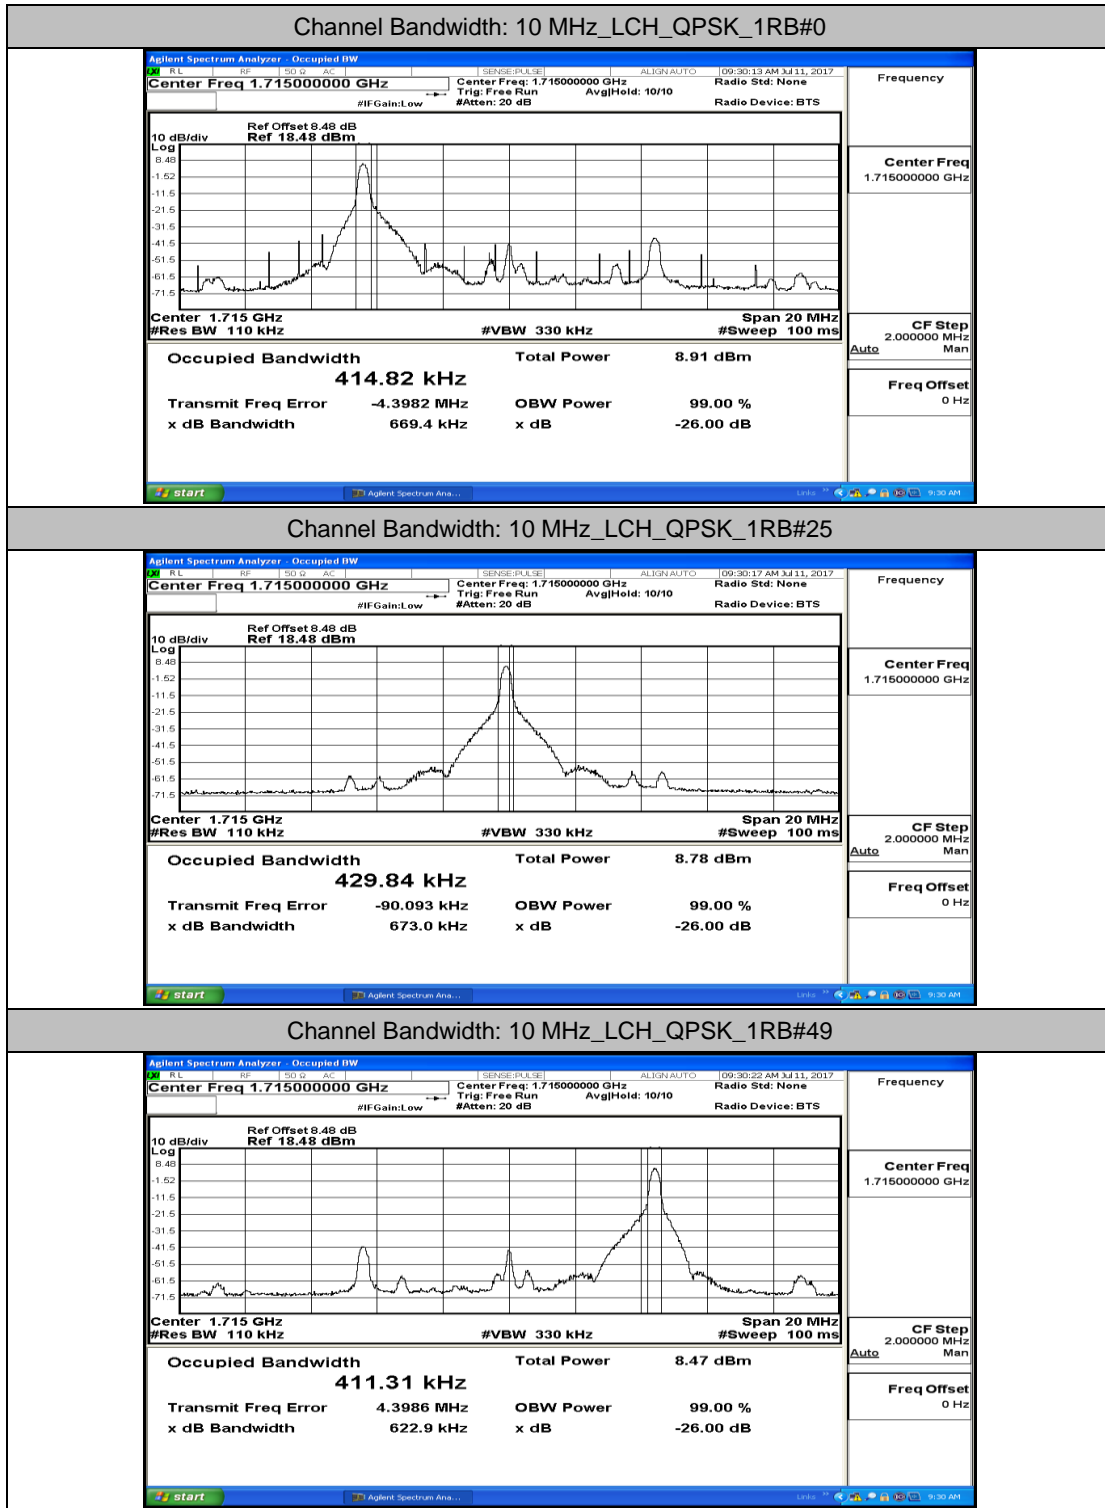

(Channel Bandwidth: 5 MHz)_HCH_16QAM_12RB#0

(Channel Bandwidth: 5 MHz)_HCH_16QAM_12RB#6

(Channel Bandwidth: 5 MHz)_HCH_16QAM_12RB#13

(Channel Bandwidth: 5 MHz)_HCH_16QAM_25RB#0

Channel Bandwidth: 10 MHz

Channel Bandwidth: 10 MHz_LCH_QPSK_25RB#0