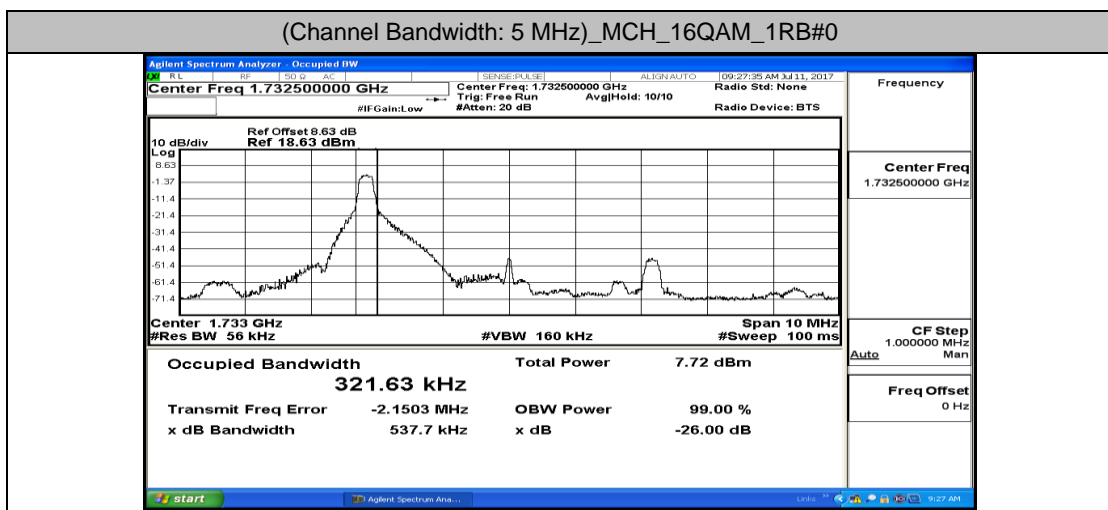

(Channel Bandwidth: 5 MHz)_MCH_16QAM_1RB#0