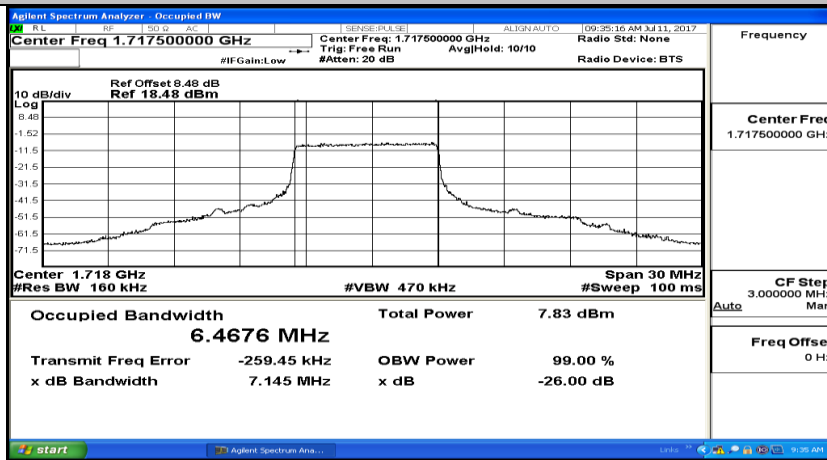

(Channel Bandwidth:15 MHz)_LCH_QPSK_37RB#38