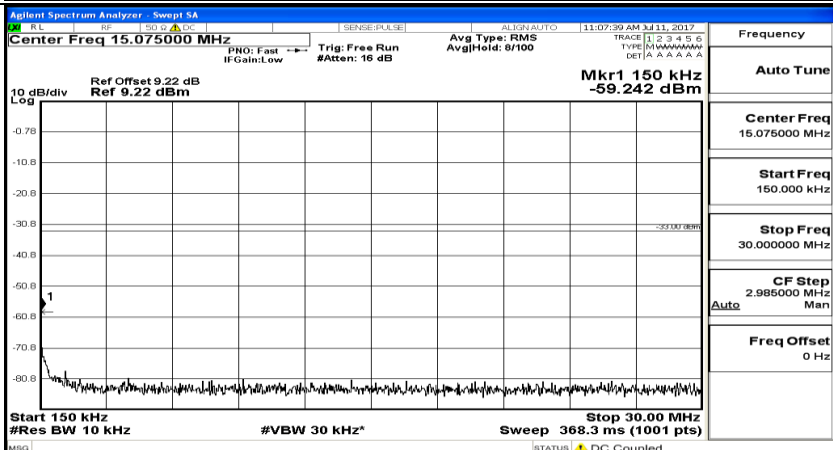

(Channel Bandwidth: 1.4 MHz)_MCH_16QAM_1RB#0

(Channel Bandwidth: 1.4 MHz)_HCH_16QAM_1RB#0

Channel Bandwidth: 3 MHz

(Channel Bandwidth: 3 MHz)_MCH_QPSK_1RB#0

(Channel Bandwidth: 3 MHz)_HCH_QPSK_1RB#0

Frequency
Auto Tune
Center Freq 79.500 kHz
Start Freq 9.000 kHz
Stop Freq 150.000 kHz
CF Step 14.100 kHz Man
Freq Offset 0 Hz

Frequency
Auto Tune
Center Freq 15.075000 MHz
Start Freq 150.000 kHz
Stop Freq 30.000000 MHz
CF Step 2.985000 MHz Man
Freq Offset 0 Hz

Frequency
Auto Tune
Center Freq 13.01500000 GHz
Start Freq 30.000000 MHz
Stop Freq 26.00000000 GHz
CF Step 2.597000000 GHz Man
Freq Offset 0 Hz