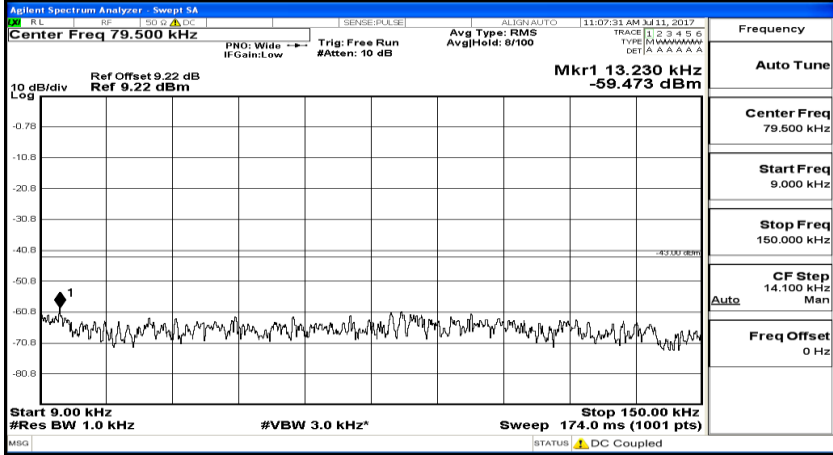

(Channel Bandwidth: 1.4 MHz)_MCH_16QAM_1RB#0

(Channel Bandwidth: 1.4 MHz)_HCH_16QAM_1RB#0

Channel Bandwidth: 3 MHz

(Channel Bandwidth: 3 MHz)_MCH_QPSK_1RB#0

(Channel Bandwidth: 3 MHz)_HCH_QPSK_1RB#0

Frequency
Auto Tune
Center Freq 79.500 kHz
Start Freq 9.000 kHz
Stop Freq 150.000 kHz
CF Step 14.100 kHz Man
Freq Offset 0 Hz

Frequency
Auto Tune
Center Freq 15.075000 MHz
Start Freq 150.000 kHz
Stop Freq 30.000000 MHz
CF Step 2.985000 MHz Man
Freq Offset 0 Hz

Frequency
Auto Tune
Center Freq 13.01500000 GHz
Start Freq 30.000000 MHz
Stop Freq 26.00000000 GHz
CF Step 2.597000000 GHz Man
Freq Offset 0 Hz