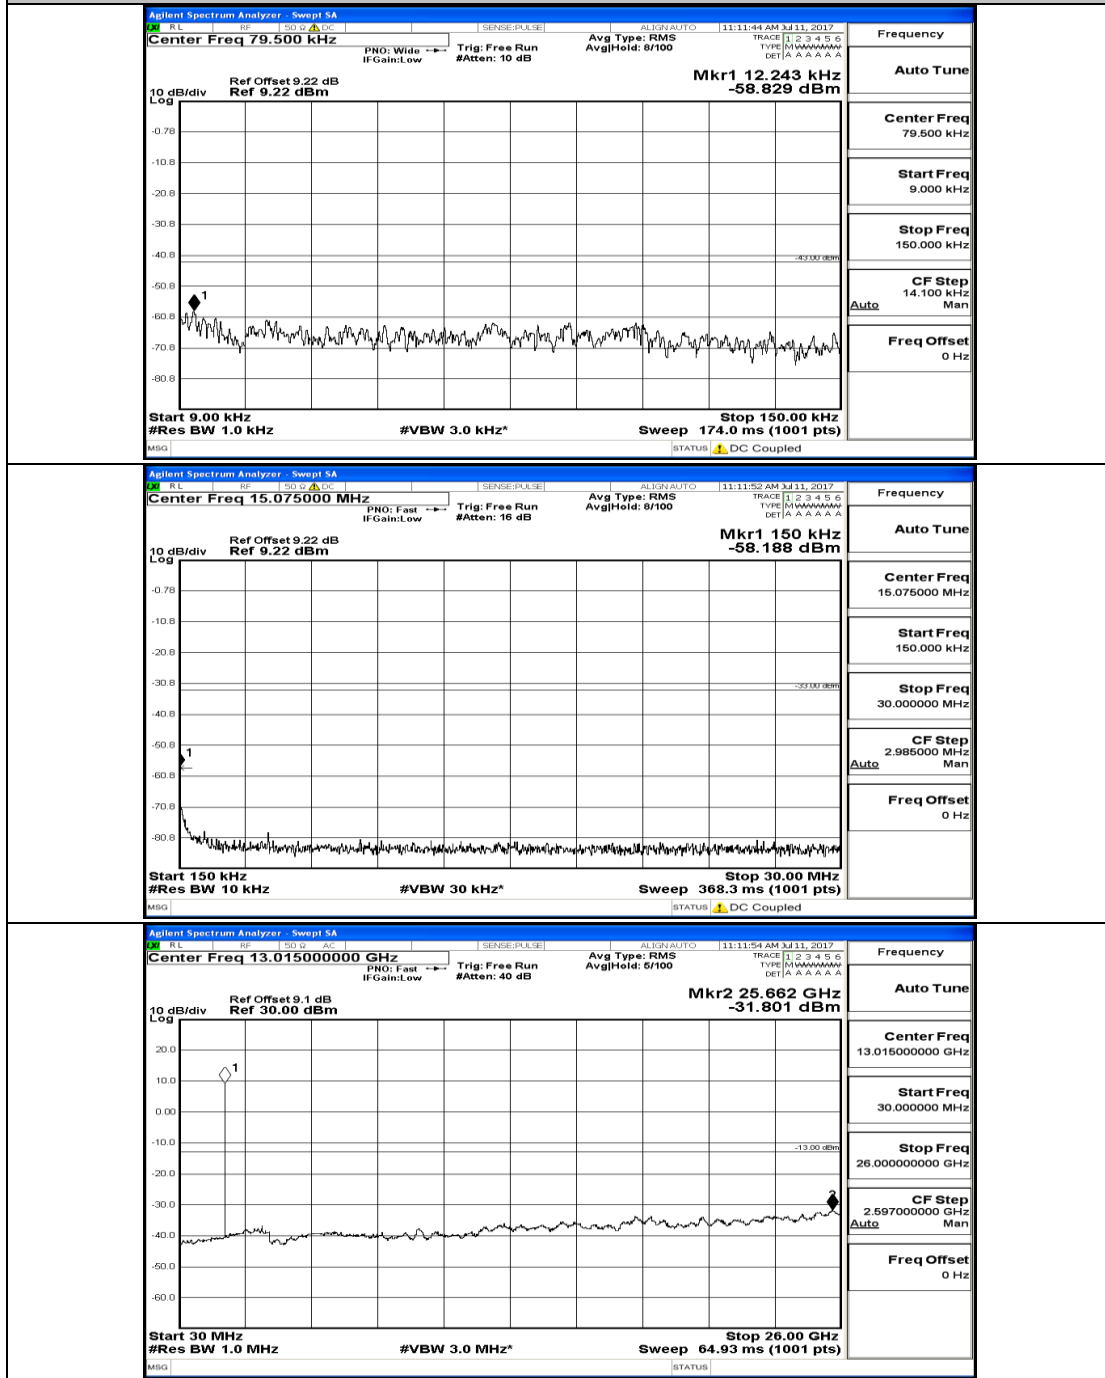

(Channel Bandwidth: 5 MHz)_LCH_16QAM_1RB#0