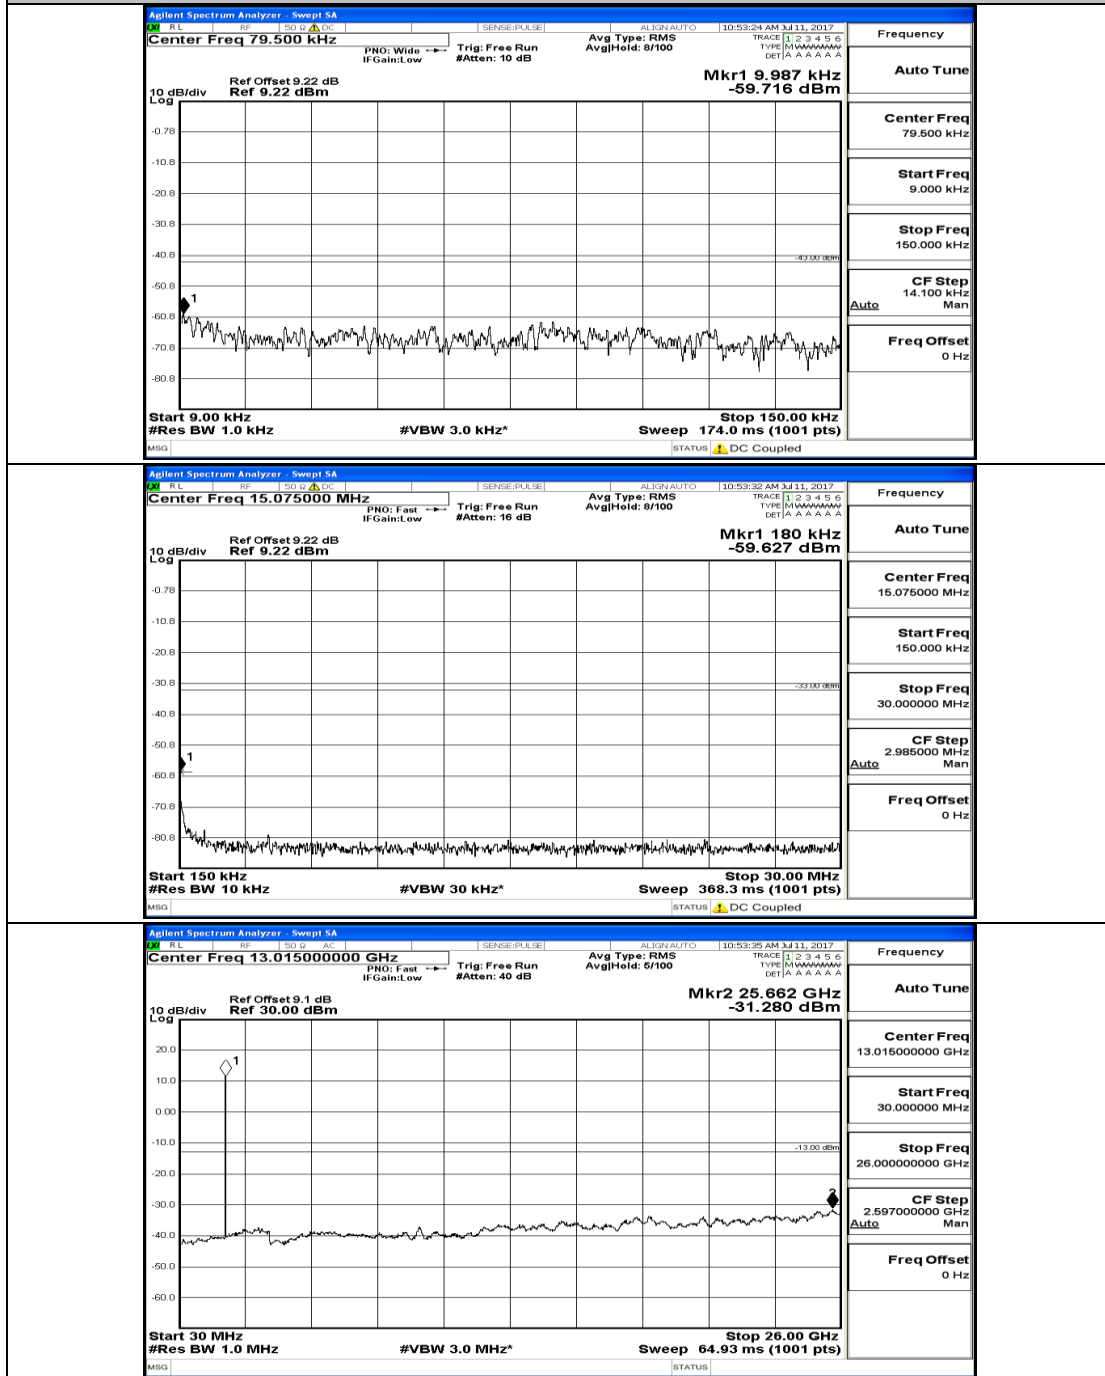

Band 2 Appendix A Section A.5: Conducted Spurious Emission

Test Graphs

Channel Bandwidth: 1.4 MHz

(Channel Bandwidth: 1.4 MHz)_MCH_QPSK_1RB#0

(Channel Bandwidth: 1.4 MHz)_HCH_QPSK_1RB#0

(Channel Bandwidth: 1.4 MHz)_LCH_16QAM_1RB#0

(Channel Bandwidth: 1.4 MHz)_MCH_16QAM_1RB#0

(Channel Bandwidth: 1.4 MHz)_HCH_16QAM_1RB#0

Channel Bandwidth: 3 MHz

(Channel Bandwidth: 3 MHz)_MCH_QPSK_1RB#0

(Channel Bandwidth: 3 MHz)_HCH_QPSK_1RB#0

Frequency
Auto Tune
Center Freq 79.500 kHz
Start Freq 9.000 kHz
Stop Freq 150.000 kHz
CF Step 14.100 kHz Man
Freq Offset 0 Hz