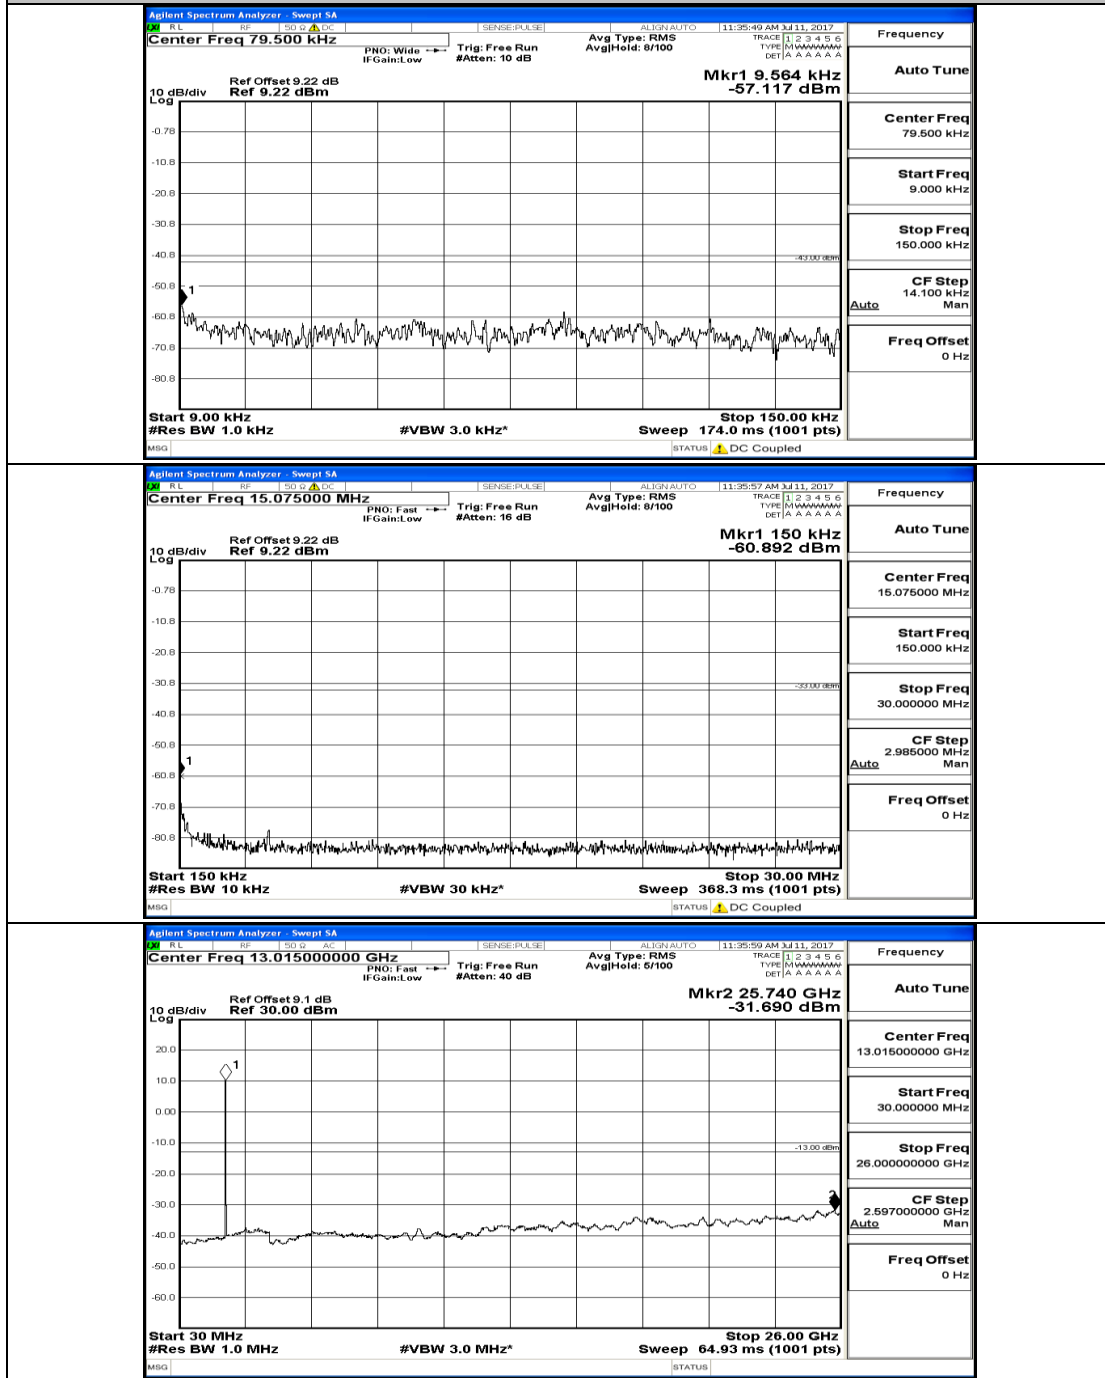

Channel Bandwidth: 10 MHz_LCH_16QAM_1RB#0

Channel Bandwidth: 10 MHz_MCH_16QAM_1RB#0

Channel Bandwidth: 10 MHz_HCH_16QAM_1RB#0

Channel Bandwidth: 15 MHz

(Channel Bandwidth:15 MHz)_MCH_QPSK_1RB#0

(Channel Bandwidth:15 MHz)_HCH_QPSK_1RB#0