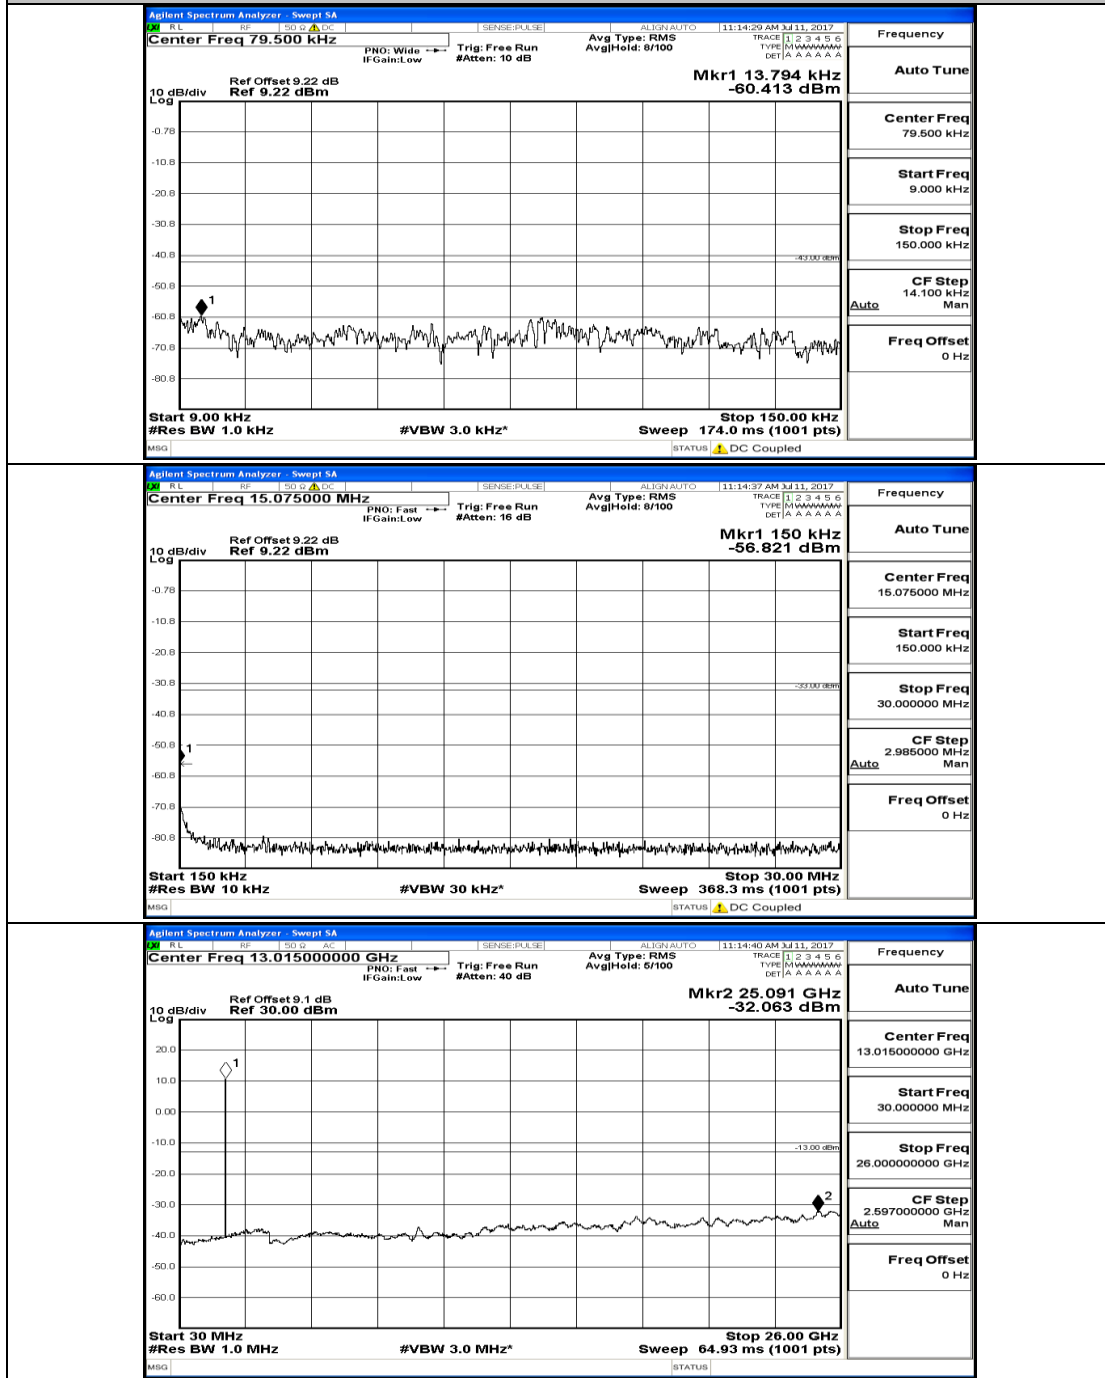

(Channel Bandwidth: 3 MHz)_LCH_16QAM_1RB#0

(Channel Bandwidth: 3 MHz)_MCH_16QAM_1RB#0

(Channel Bandwidth: 3 MHz)_HCH_16QAM_1RB#0

Channel Bandwidth: 5 MHz

(Channel Bandwidth: 5 MHz)_MCH_QPSK_1RB#0

(Channel Bandwidth: 5 MHz)_HCH_QPSK_1RB#0