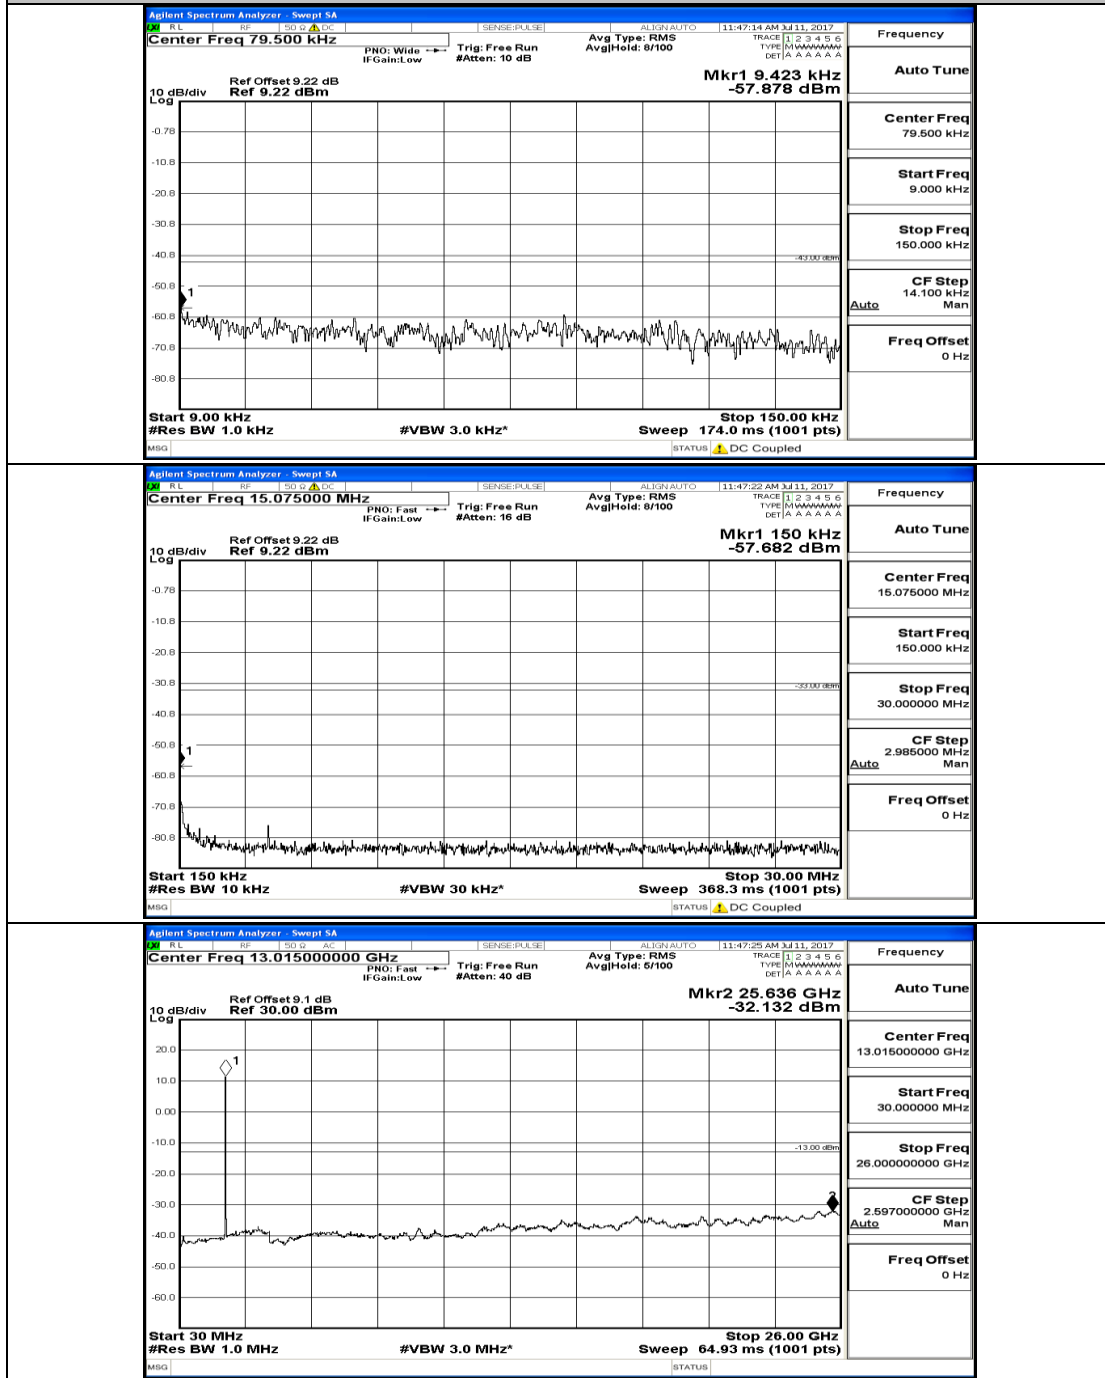

(Channel Bandwidth:20 MHz)_MCH_16QAM_1RB#0