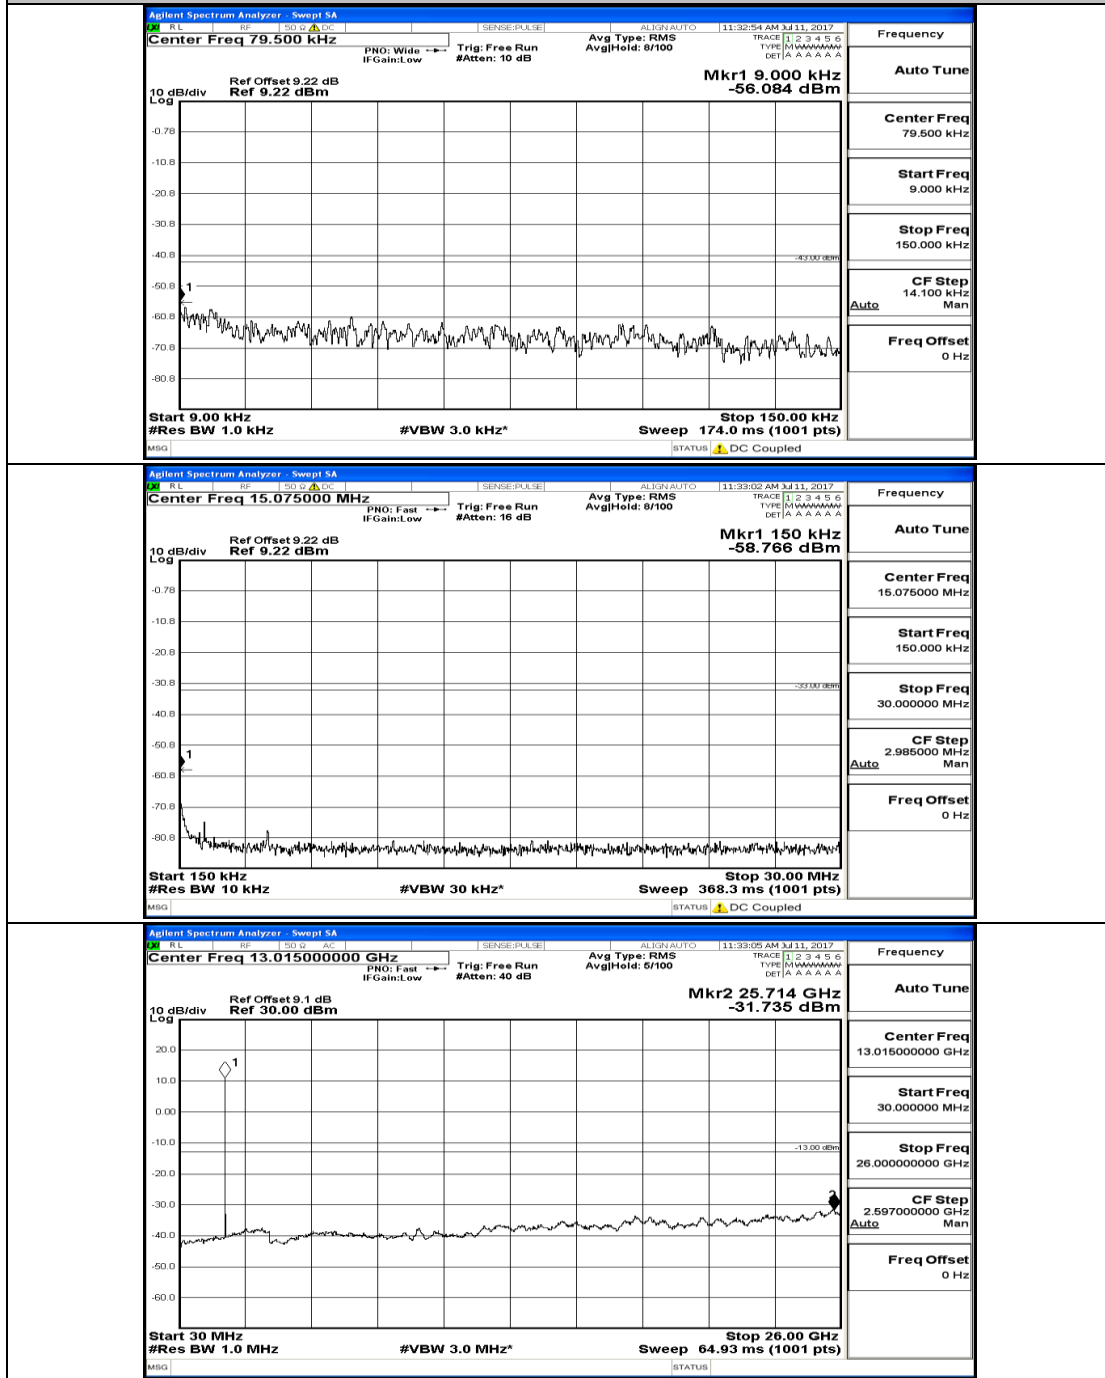

(Channel Bandwidth:15 MHz)_LCH_16QAM_1RB#0