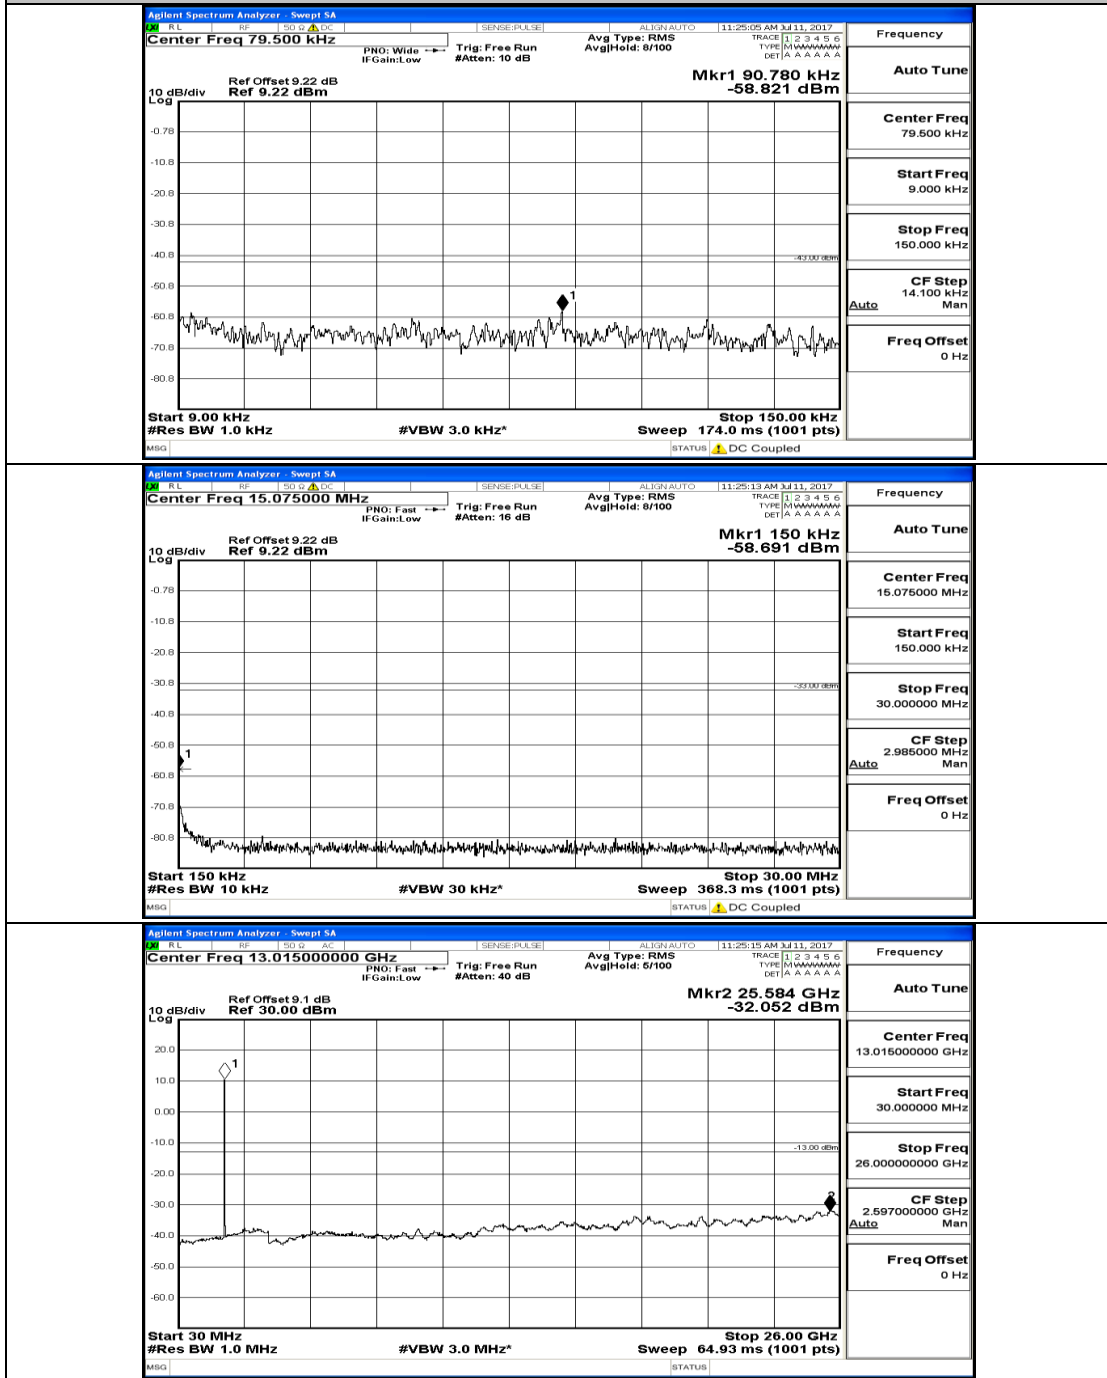

(Channel Bandwidth: 5 MHz)_LCH_16QAM_1RB#0

(Channel Bandwidth: 5 MHz)_MCH_16QAM_1RB#0

(Channel Bandwidth: 5 MHz)_HCH_16QAM_1RB#0

Channel Bandwidth: 10 MHz

Channel Bandwidth: 10 MHz_MCH_QPSK_1RB#0

Channel Bandwidth: 10 MHz_HCH_QPSK_1RB#0

Channel Bandwidth: 10 MHz_LCH_16QAM_1RB#0

Channel Bandwidth: 10 MHz_MCH_16QAM_1RB#0

Channel Bandwidth: 10 MHz_HCH_16QAM_1RB#0

Channel Bandwidth: 15 MHz

(Channel Bandwidth:15 MHz)_MCH_QPSK_1RB#0

(Channel Bandwidth:15 MHz)_HCH_QPSK_1RB#0