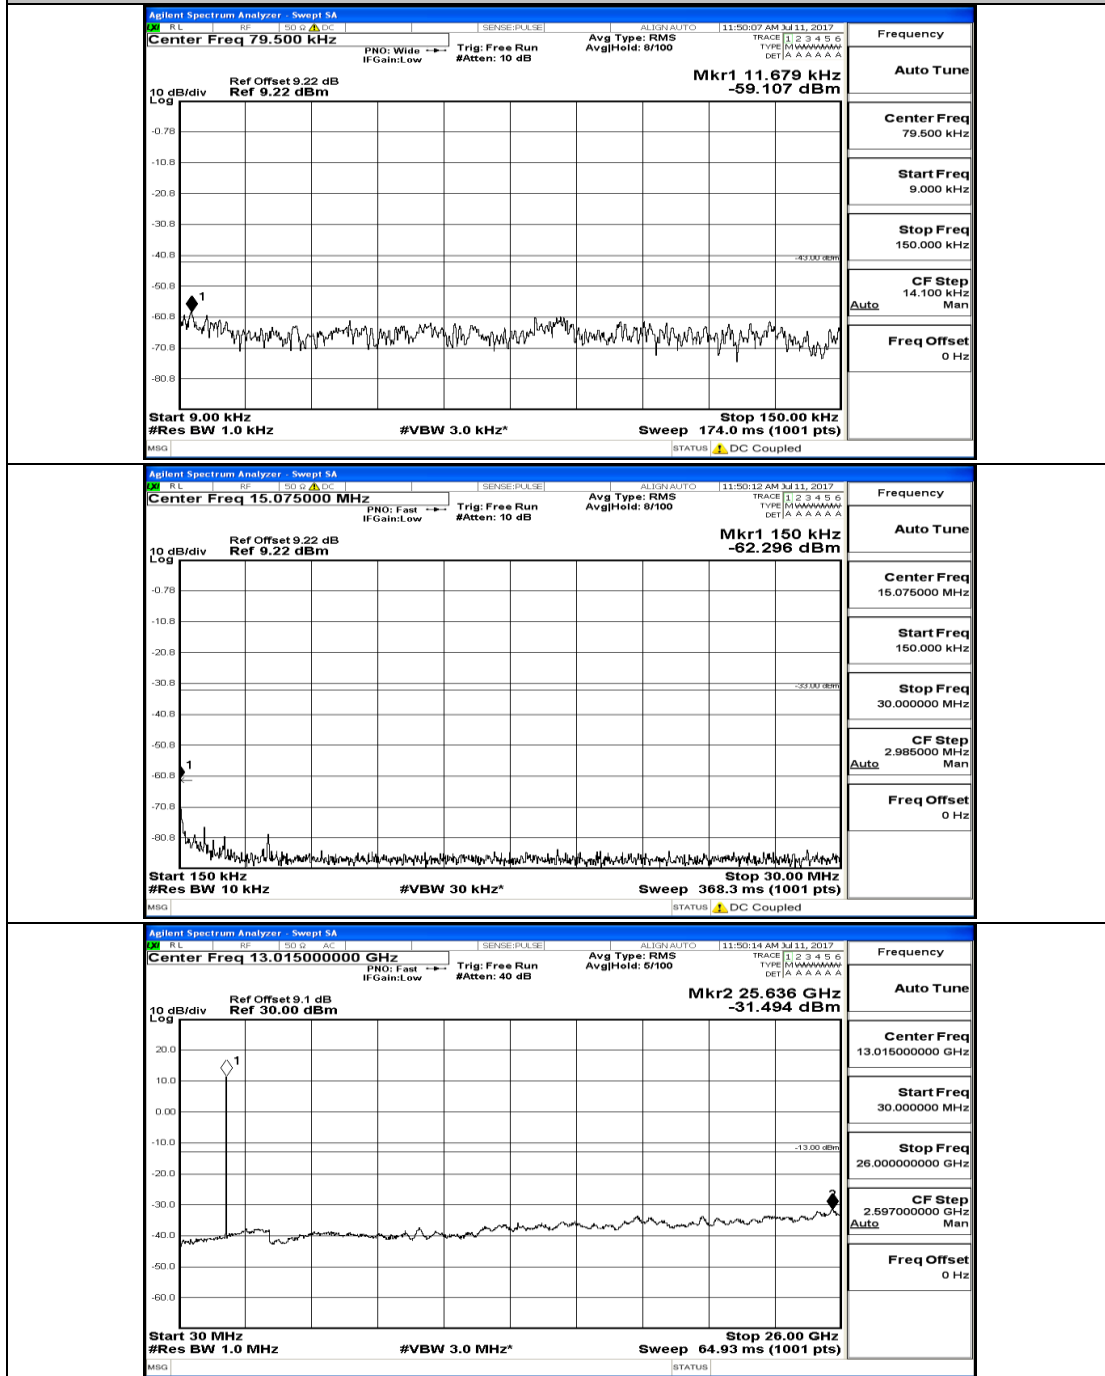

(Channel Bandwidth:15 MHz)_LCH_16QAM_1RB#0

(Channel Bandwidth:15 MHz)_MCH_16QAM_1RB#0

(Channel Bandwidth:15 MHz)_HCH_16QAM_1RB#0

Channel Bandwidth: 20 MHz

(Channel Bandwidth:20 MHz)_MCH_QPSK_1RB#0

(Channel Bandwidth:20 MHz)_HCH_QPSK_1RB#0