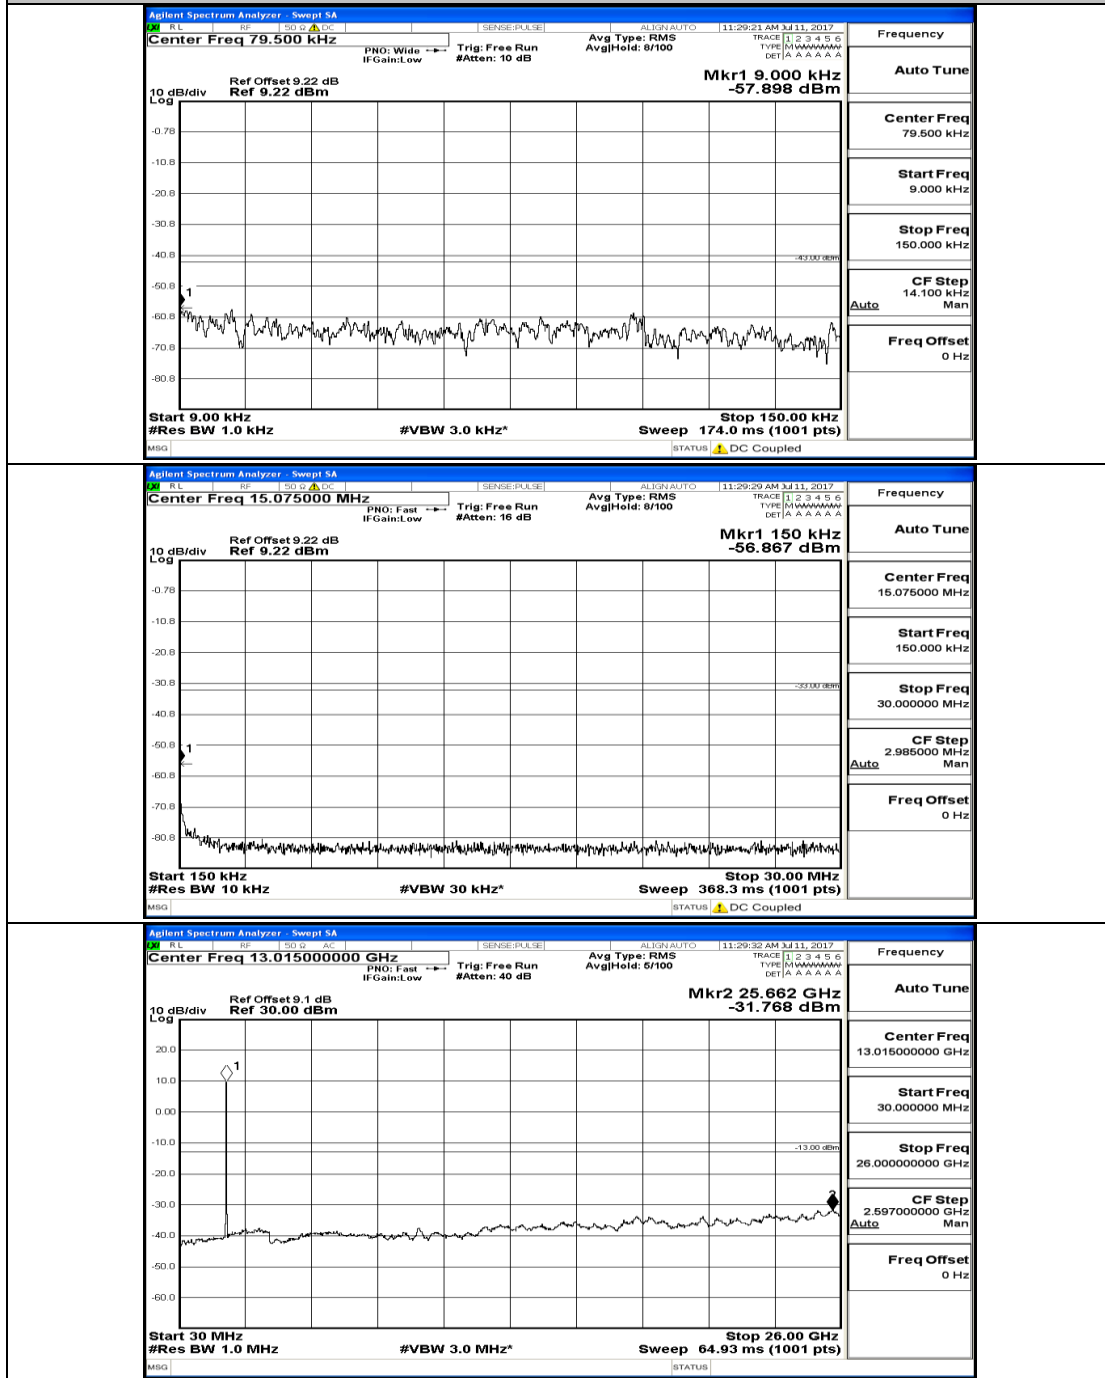

(Channel Bandwidth: 5 MHz)_LCH_16QAM_1RB#0

(Channel Bandwidth: 5 MHz)_MCH_16QAM_1RB#0

(Channel Bandwidth: 5 MHz)_HCH_16QAM_1RB#0

Channel Bandwidth: 10 MHz

Channel Bandwidth: 10 MHz_MCH_QPSK_1RB#0

Channel Bandwidth: 10 MHz_HCH_QPSK_1RB#0

Channel Bandwidth: 10 MHz_LCH_16QAM_1RB#0

Channel Bandwidth: 10 MHz_MCH_16QAM_1RB#0

Channel Bandwidth: 10 MHz_HCH_16QAM_1RB#0

Channel Bandwidth: 15 MHz

(Channel Bandwidth:15 MHz)_MCH_QPSK_1RB#0

(Channel Bandwidth:15 MHz)_HCH_QPSK_1RB#0