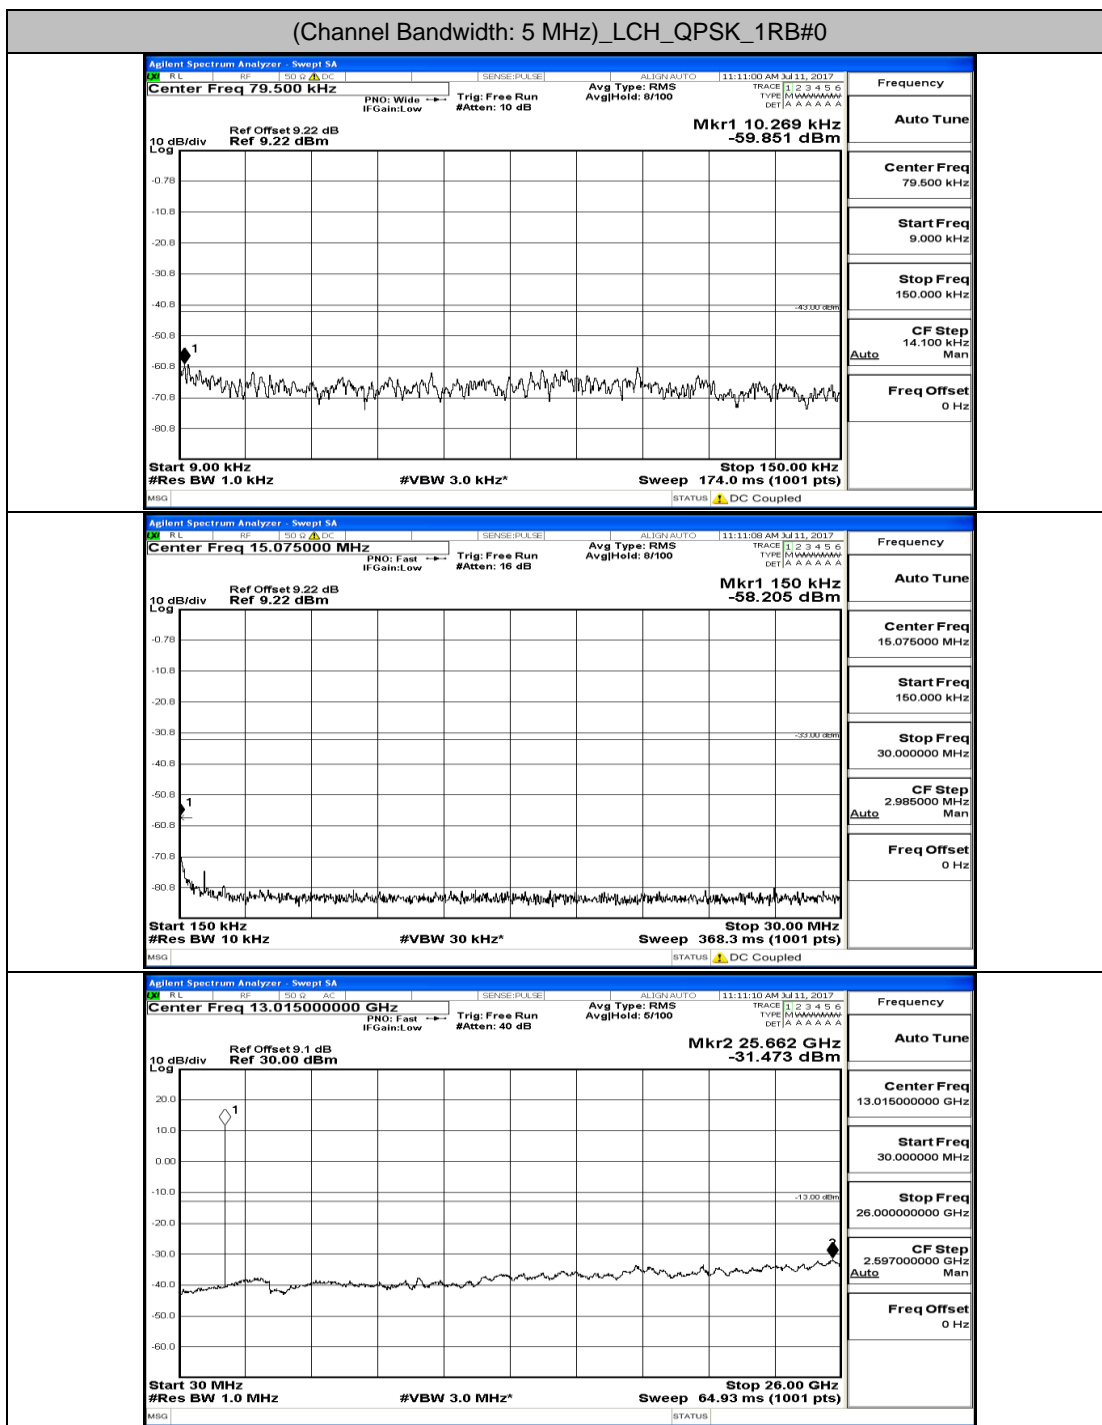

(Channel Bandwidth: 3 MHz)_LCH_16QAM_1RB#0

(Channel Bandwidth: 3 MHz)_MCH_16QAM_1RB#0

(Channel Bandwidth: 3 MHz)_HCH_16QAM_1RB#0

Channel Bandwidth: 5 MHz

(Channel Bandwidth: 5 MHz)_MCH_QPSK_1RB#0

(Channel Bandwidth: 5 MHz)_HCH_QPSK_1RB#0