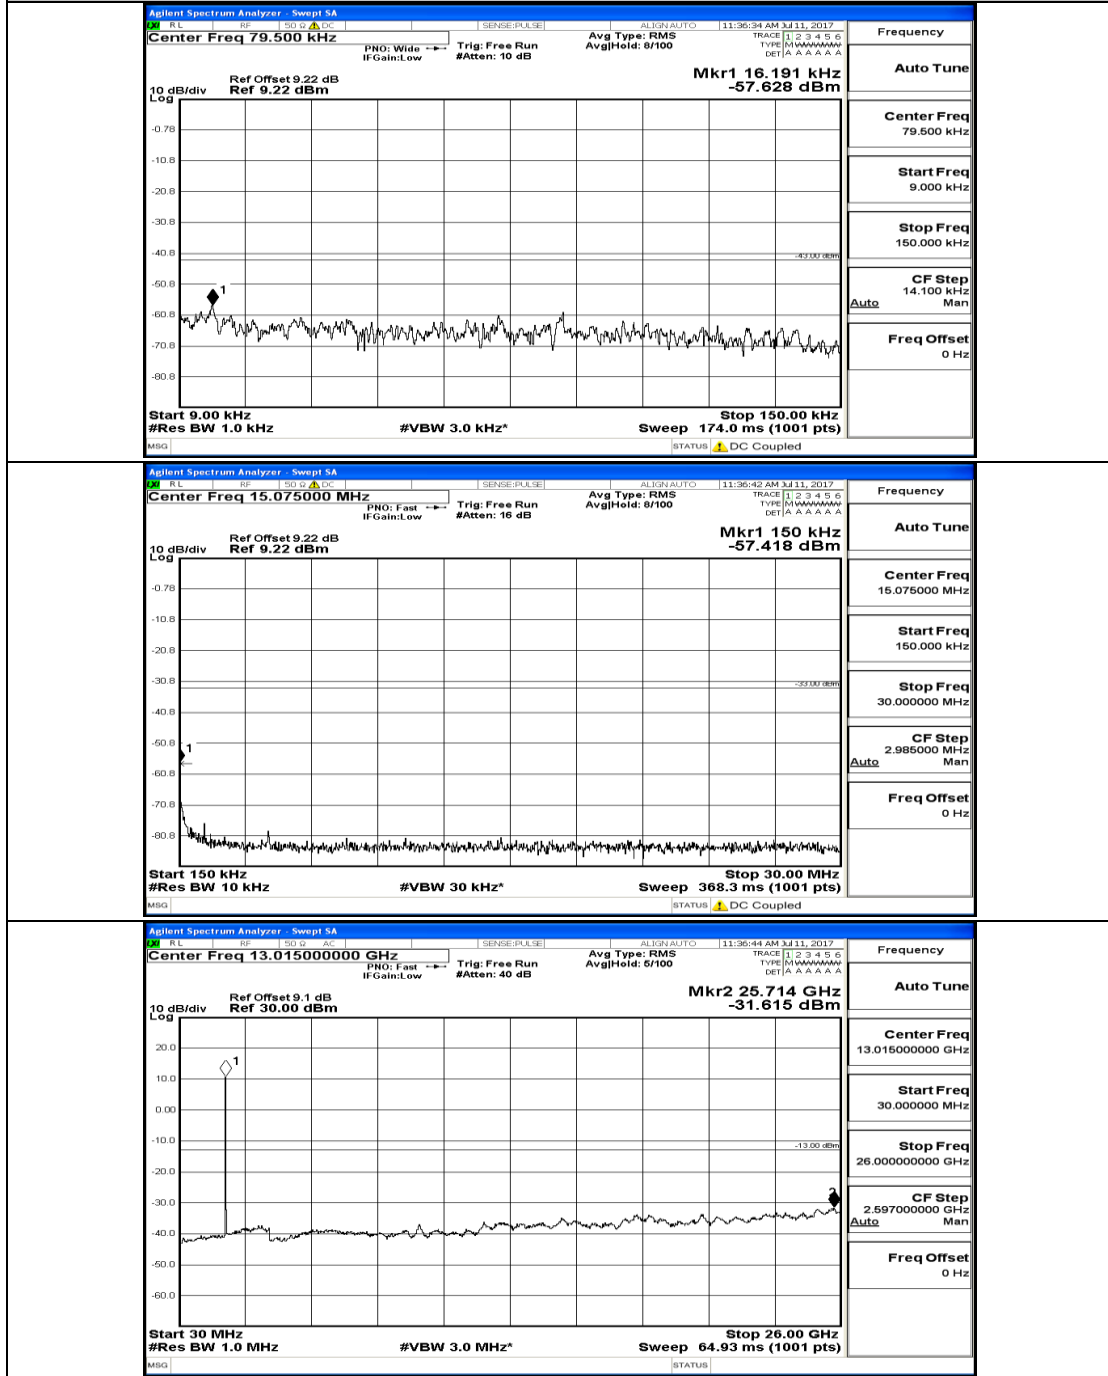

(Channel Bandwidth:15 MHz)_MCH_16QAM_1RB#0