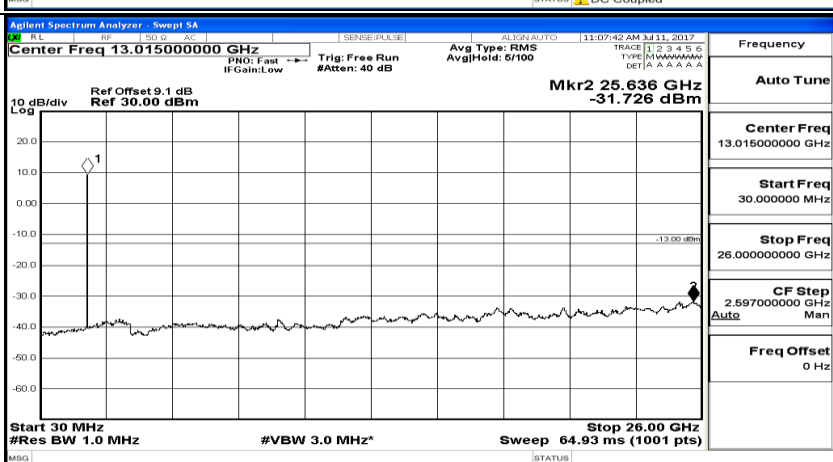

(Channel Bandwidth: 1.4 MHz)_MCH_16QAM_1RB#0

(Channel Bandwidth: 1.4 MHz)_HCH_16QAM_1RB#0

Channel Bandwidth: 3 MHz

(Channel Bandwidth: 3 MHz)_MCH_QPSK_1RB#0

(Channel Bandwidth: 3 MHz)_HCH_QPSK_1RB#0

Frequency
Auto Tune
Center Freq 79.500 kHz
Start Freq 9.000 kHz
Stop Freq 150.000 kHz
CF Step 14.100 kHz Man
Freq Offset 0 Hz

Frequency
Auto Tune
Center Freq 15.075000 MHz
Start Freq 150.000 kHz
Stop Freq 30.000000 MHz
CF Step 2.985000 MHz Man
Freq Offset 0 Hz

Frequency
Auto Tune
Center Freq 13.01500000 GHz
Start Freq 30.000000 MHz
Stop Freq 26.00000000 GHz
CF Step 2.597000000 GHz Man
Freq Offset 0 Hz