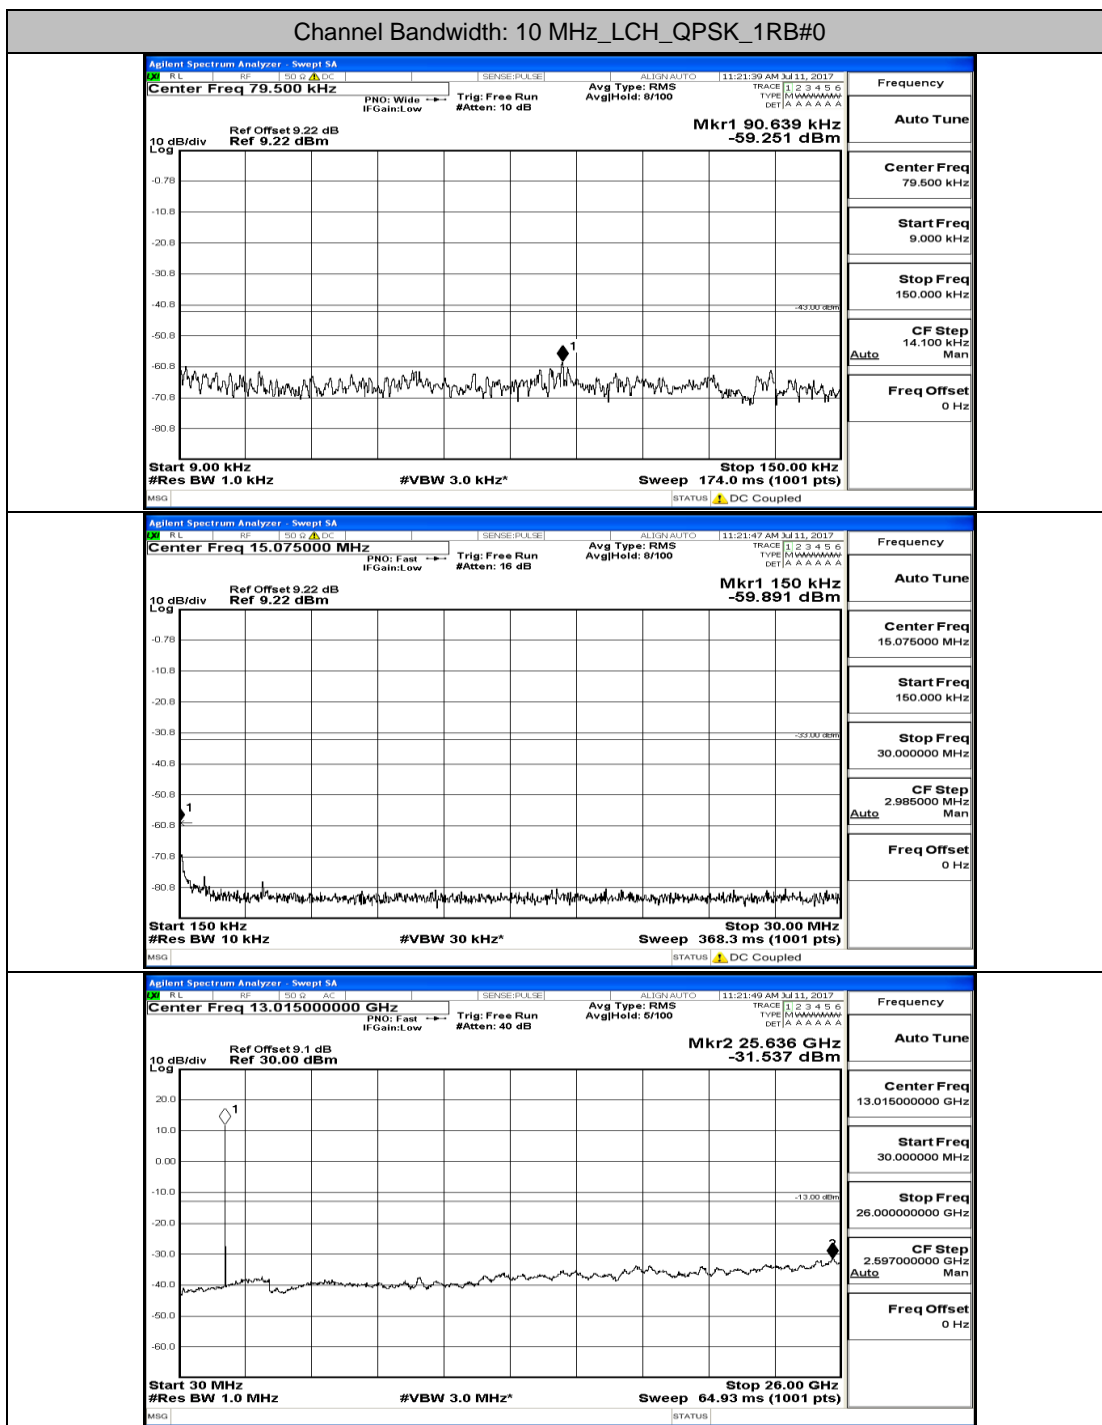

(Channel Bandwidth: 5 MHz)_LCH_16QAM_1RB#0

(Channel Bandwidth: 5 MHz)_MCH_16QAM_1RB#0

(Channel Bandwidth: 5 MHz)_HCH_16QAM_1RB#0

Channel Bandwidth: 10 MHz

Channel Bandwidth: 10 MHz_MCH_QPSK_1RB#0

Channel Bandwidth: 10 MHz_HCH_QPSK_1RB#0