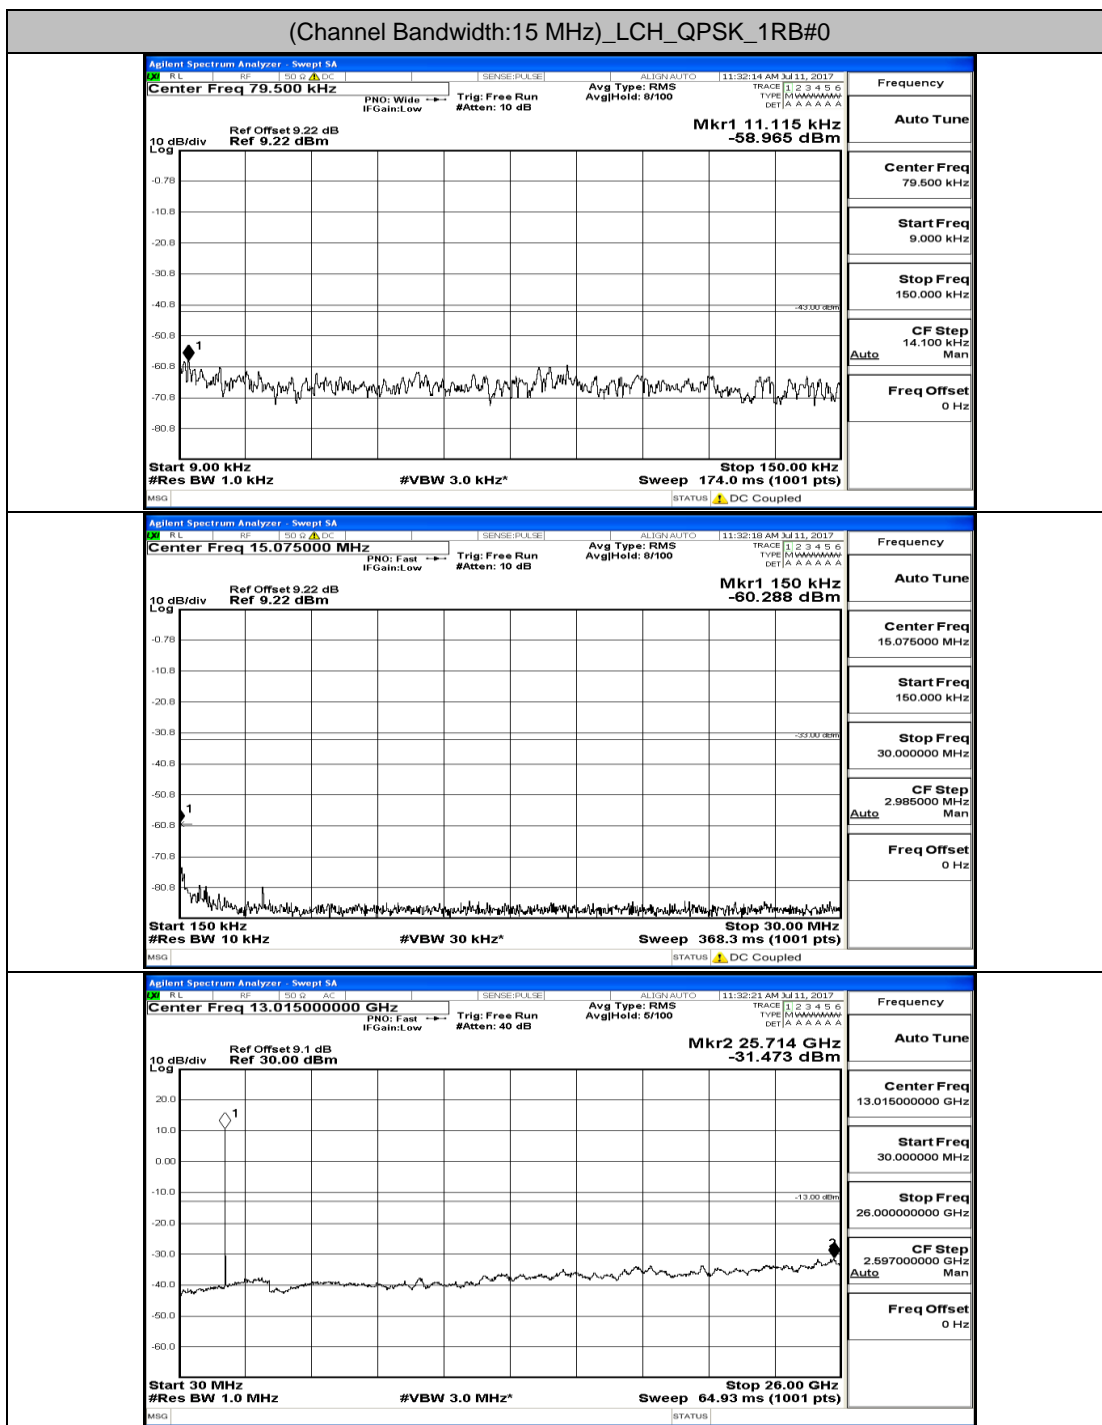

Channel Bandwidth: 10 MHz_LCH_16QAM_1RB#0

Channel Bandwidth: 10 MHz_MCH_16QAM_1RB#0

Channel Bandwidth: 10 MHz_HCH_16QAM_1RB#0

Channel Bandwidth: 15 MHz

(Channel Bandwidth:15 MHz)_MCH_QPSK_1RB#0

(Channel Bandwidth:15 MHz)_HCH_QPSK_1RB#0