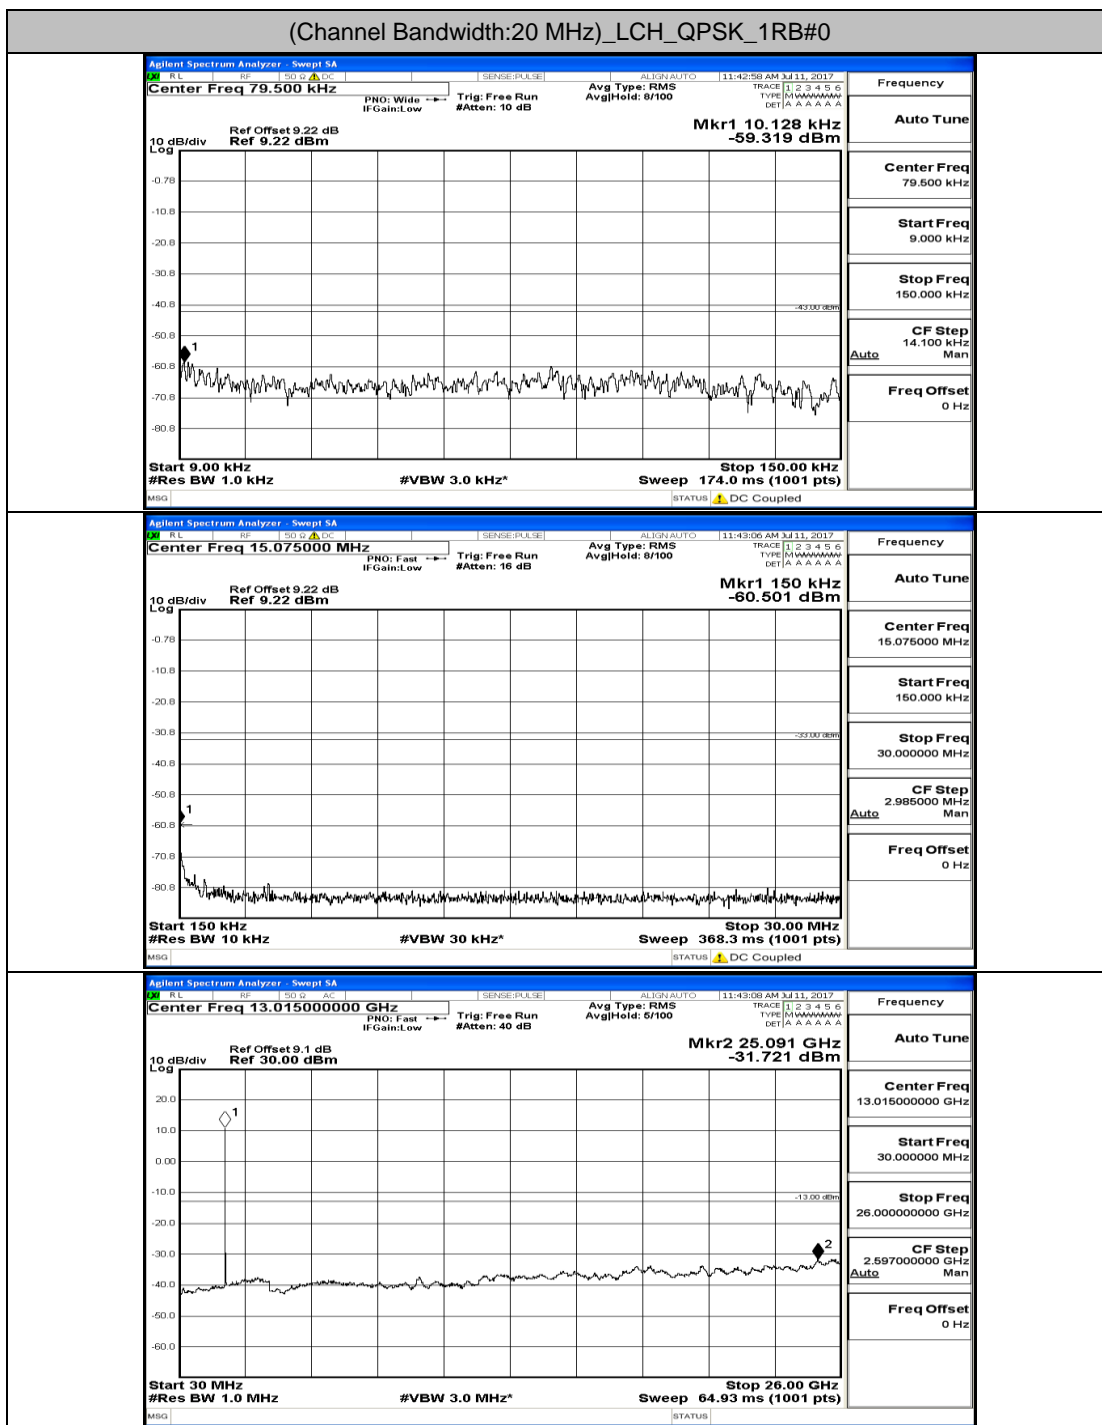

(Channel Bandwidth:15 MHz)_LCH_16QAM_1RB#0

(Channel Bandwidth:15 MHz)_MCH_16QAM_1RB#0

(Channel Bandwidth:15 MHz)_HCH_16QAM_1RB#0

Channel Bandwidth: 20 MHz

(Channel Bandwidth:20 MHz)_MCH_QPSK_1RB#0

(Channel Bandwidth:20 MHz)_HCH_QPSK_1RB#0