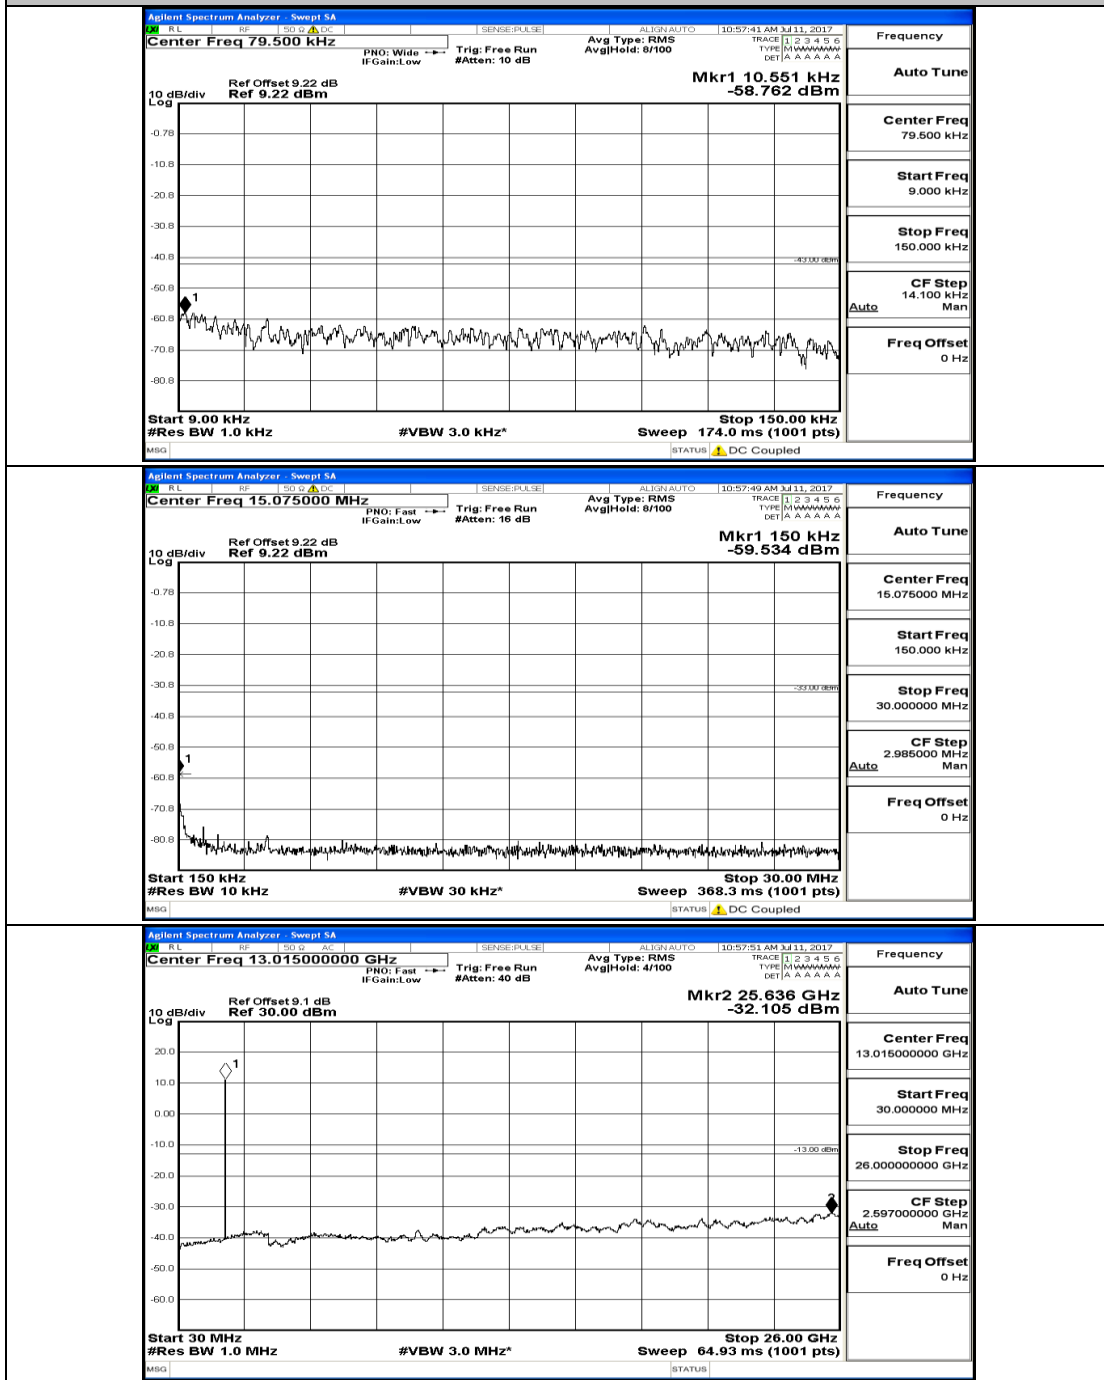

Band 2 Appendix A Section A.5: Conducted Spurious Emission

Test Graphs

Channel Bandwidth: 1.4 MHz

(Channel Bandwidth: 1.4 MHz)_MCH_QPSK_1RB#0

(Channel Bandwidth: 1.4 MHz)_HCH_QPSK_1RB#0

(Channel Bandwidth: 1.4 MHz)_LCH_16QAM_1RB#0

(Channel Bandwidth: 1.4 MHz)_MCH_16QAM_1RB#0

(Channel Bandwidth: 1.4 MHz)_HCH_16QAM_1RB#0

Channel Bandwidth: 3 MHz

(Channel Bandwidth: 3 MHz)_MCH_QPSK_1RB#0

(Channel Bandwidth: 3 MHz)_HCH_QPSK_1RB#0

Frequency
Auto Tune
Center Freq 79.500 kHz
Start Freq 9.000 kHz
Stop Freq 150.000 kHz
CF Step 14.100 kHz Man
Freq Offset 0 Hz