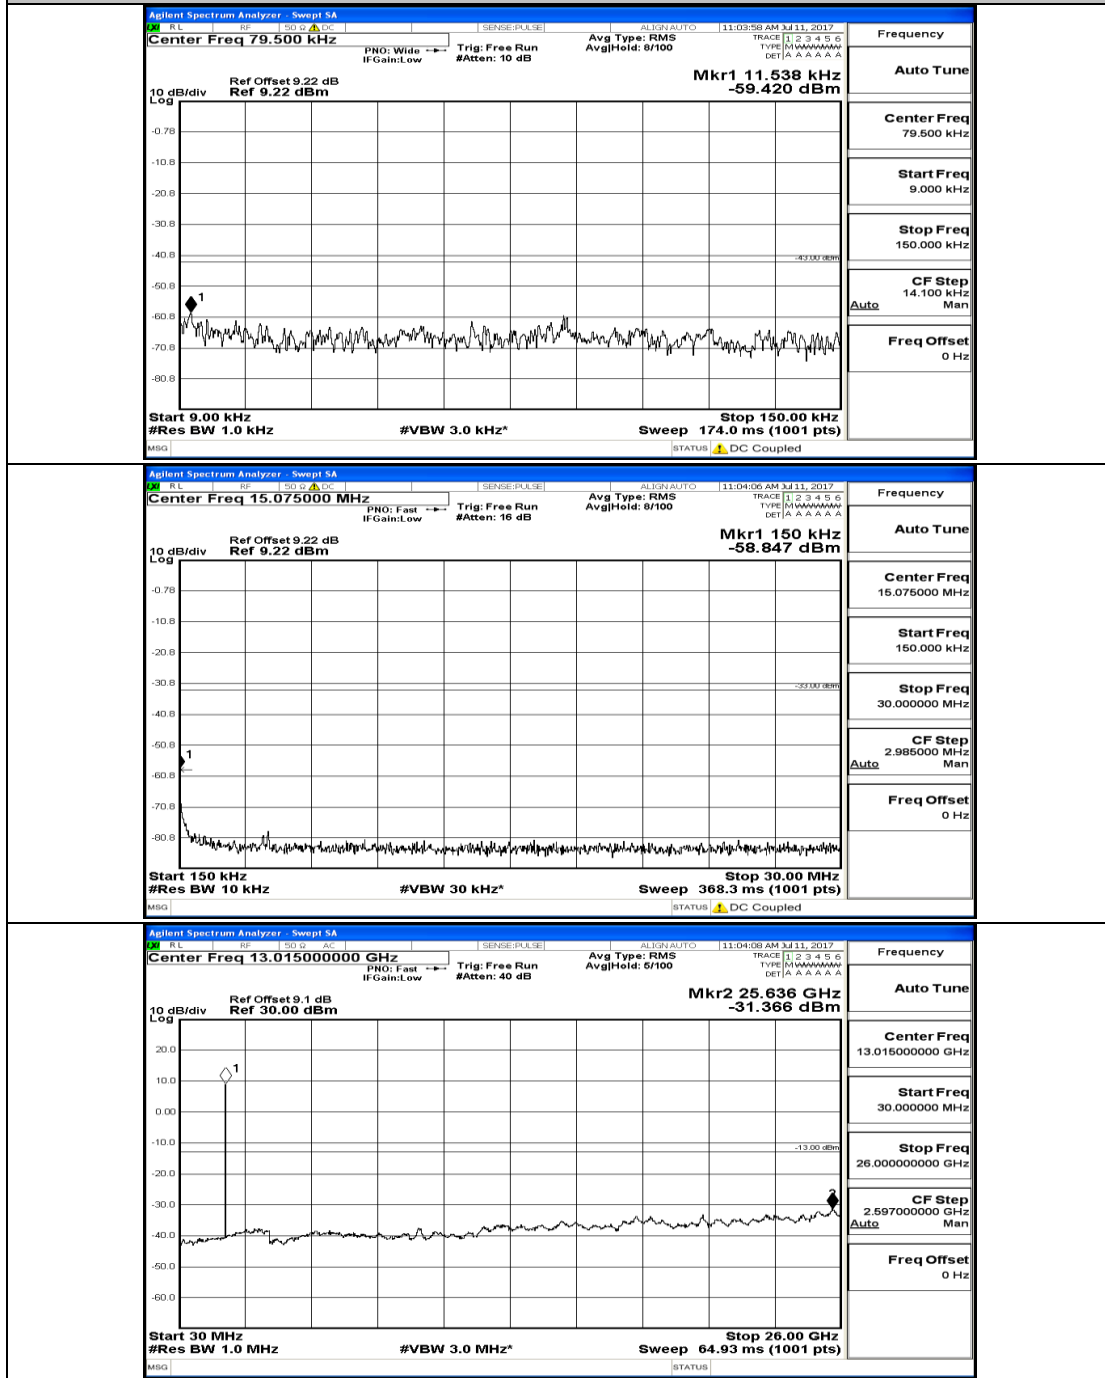

Band 2 Appendix A Section A.5: Conducted Spurious Emission

Test Graphs

Channel Bandwidth: 1.4 MHz

(Channel Bandwidth: 1.4 MHz)_MCH_QPSK_1RB#0

(Channel Bandwidth: 1.4 MHz)_HCH_QPSK_1RB#0

(Channel Bandwidth: 1.4 MHz)_LCH_16QAM_1RB#0

(Channel Bandwidth: 1.4 MHz)_MCH_16QAM_1RB#0

(Channel Bandwidth: 1.4 MHz)_HCH_16QAM_1RB#0

Channel Bandwidth: 3 MHz

(Channel Bandwidth: 3 MHz)_MCH_QPSK_1RB#0

(Channel Bandwidth: 3 MHz)_HCH_QPSK_1RB#0

Frequency
Auto Tune
Center Freq 79.500 kHz
Start Freq 9.000 kHz
Stop Freq 150.000 kHz
CF Step 14.100 kHz Man
Freq Offset 0 Hz