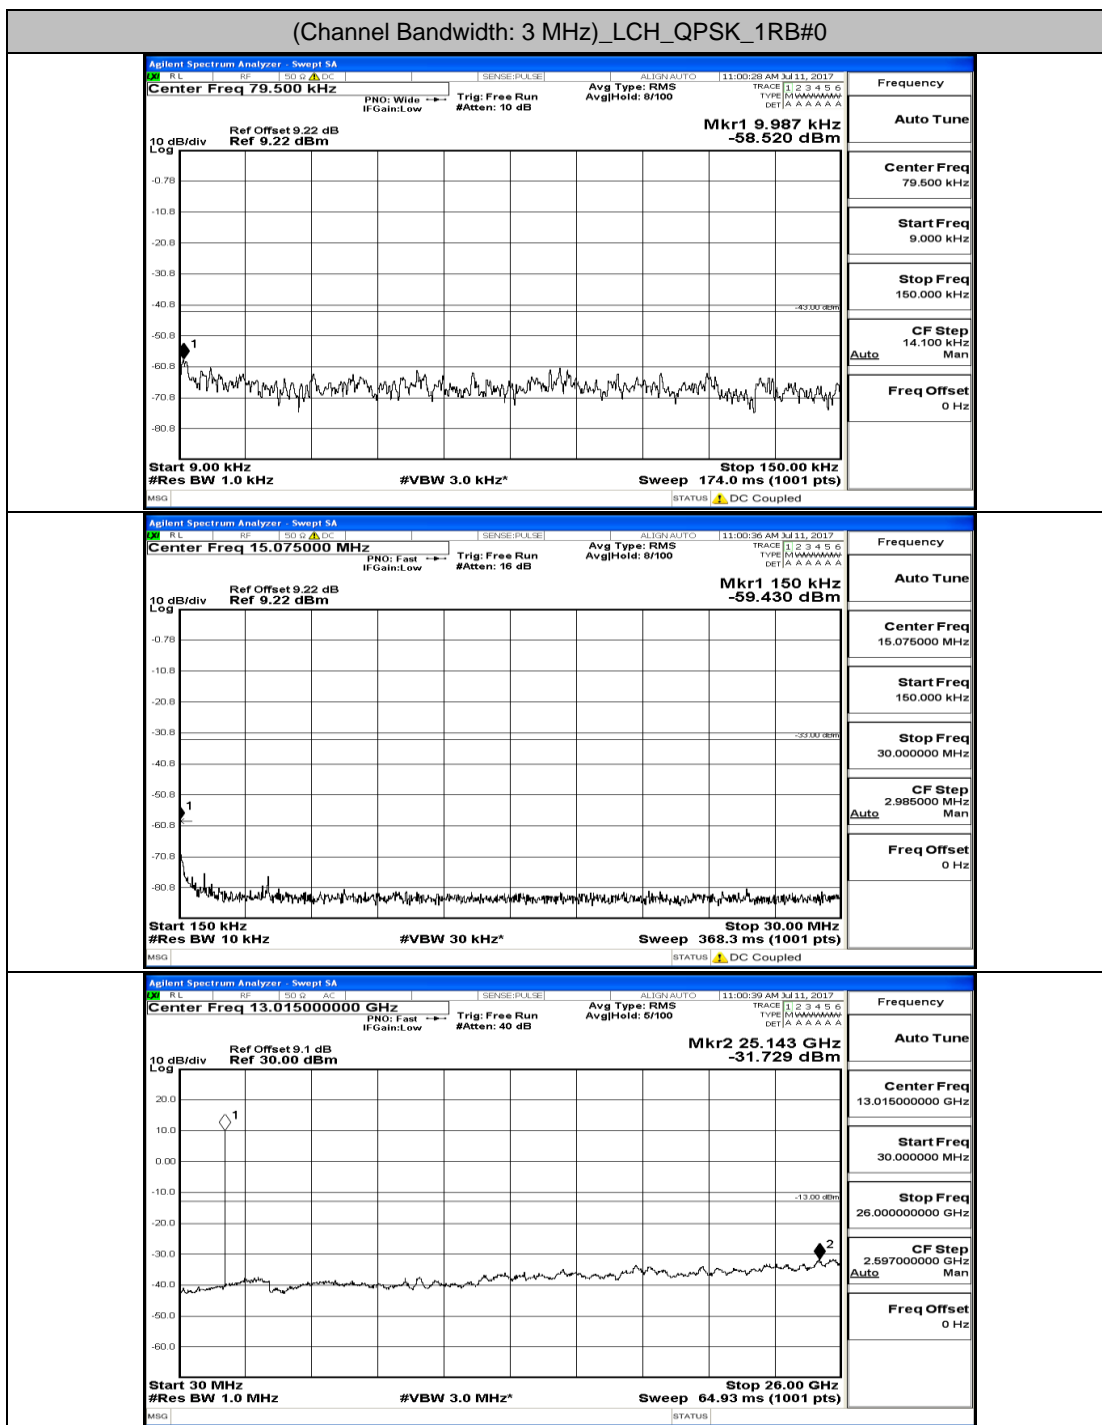

Band 2 Appendix A Section A.5: Conducted Spurious Emission

Test Graphs

Channel Bandwidth: 1.4 MHz

(Channel Bandwidth: 1.4 MHz)_MCH_QPSK_1RB#0

(Channel Bandwidth: 1.4 MHz)_HCH_QPSK_1RB#0

(Channel Bandwidth: 1.4 MHz)_LCH_16QAM_1RB#0

(Channel Bandwidth: 1.4 MHz)_MCH_16QAM_1RB#0

(Channel Bandwidth: 1.4 MHz)_HCH_16QAM_1RB#0

Channel Bandwidth: 3 MHz

(Channel Bandwidth: 3 MHz)_MCH_QPSK_1RB#0

(Channel Bandwidth: 3 MHz)_HCH_QPSK_1RB#0

Frequency
Auto Tune
Center Freq 79.500 kHz
Start Freq 9.000 kHz
Stop Freq 150.000 kHz
CF Step 14.100 kHz Man
Freq Offset 0 Hz