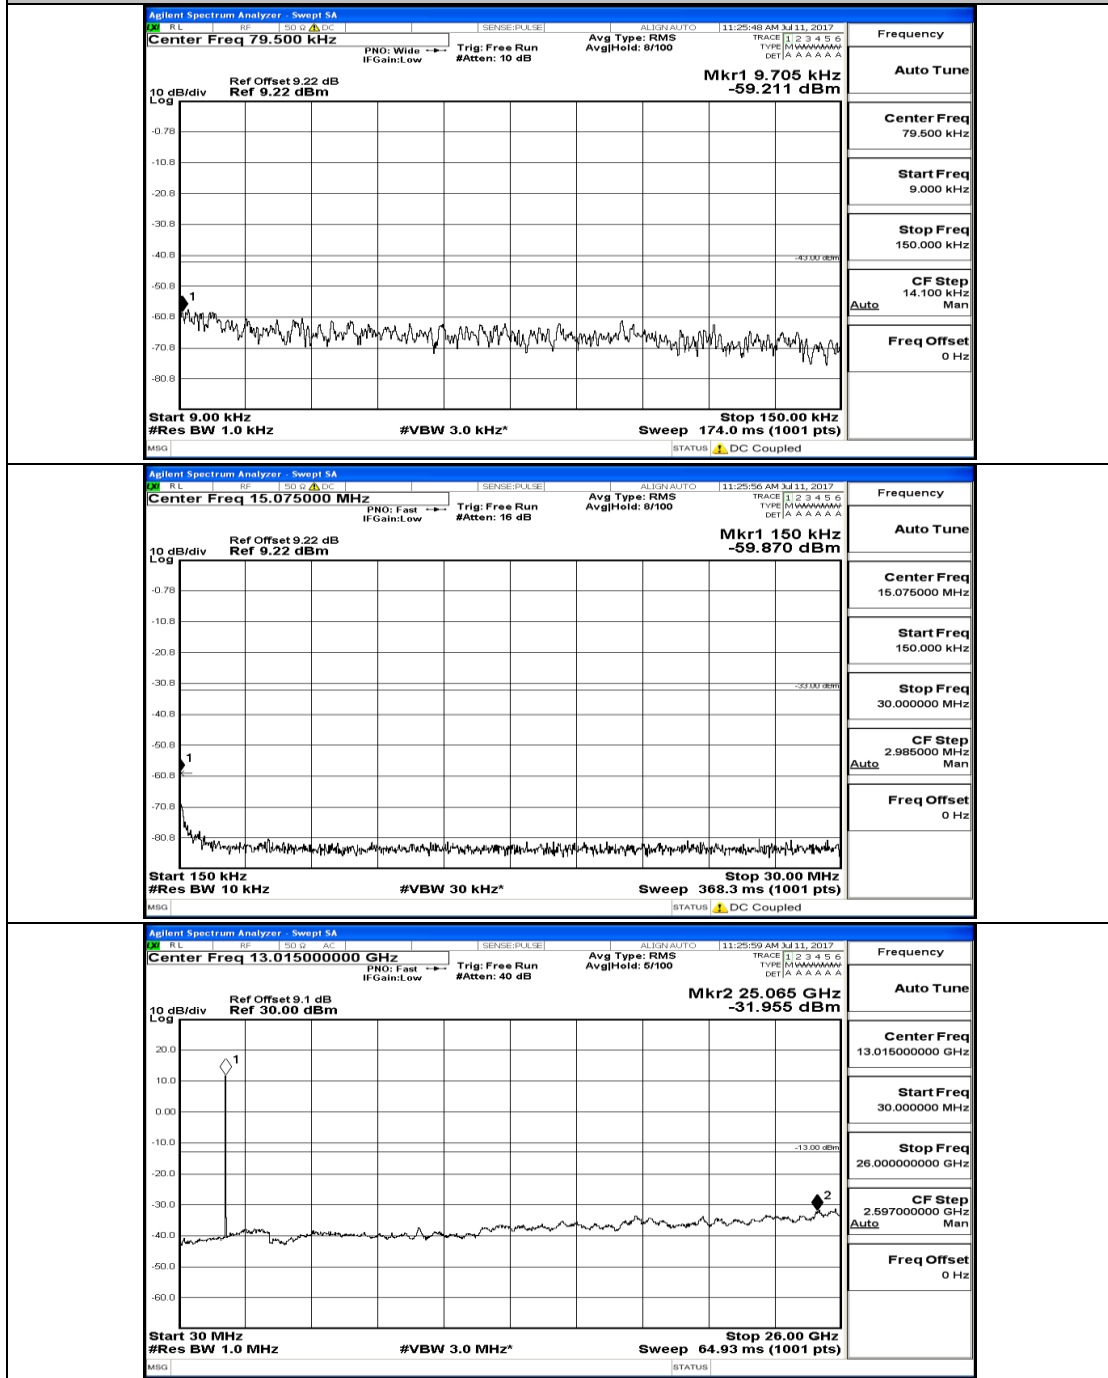

Channel Bandwidth: 10 MHz_MCH_16QAM_1RB#0