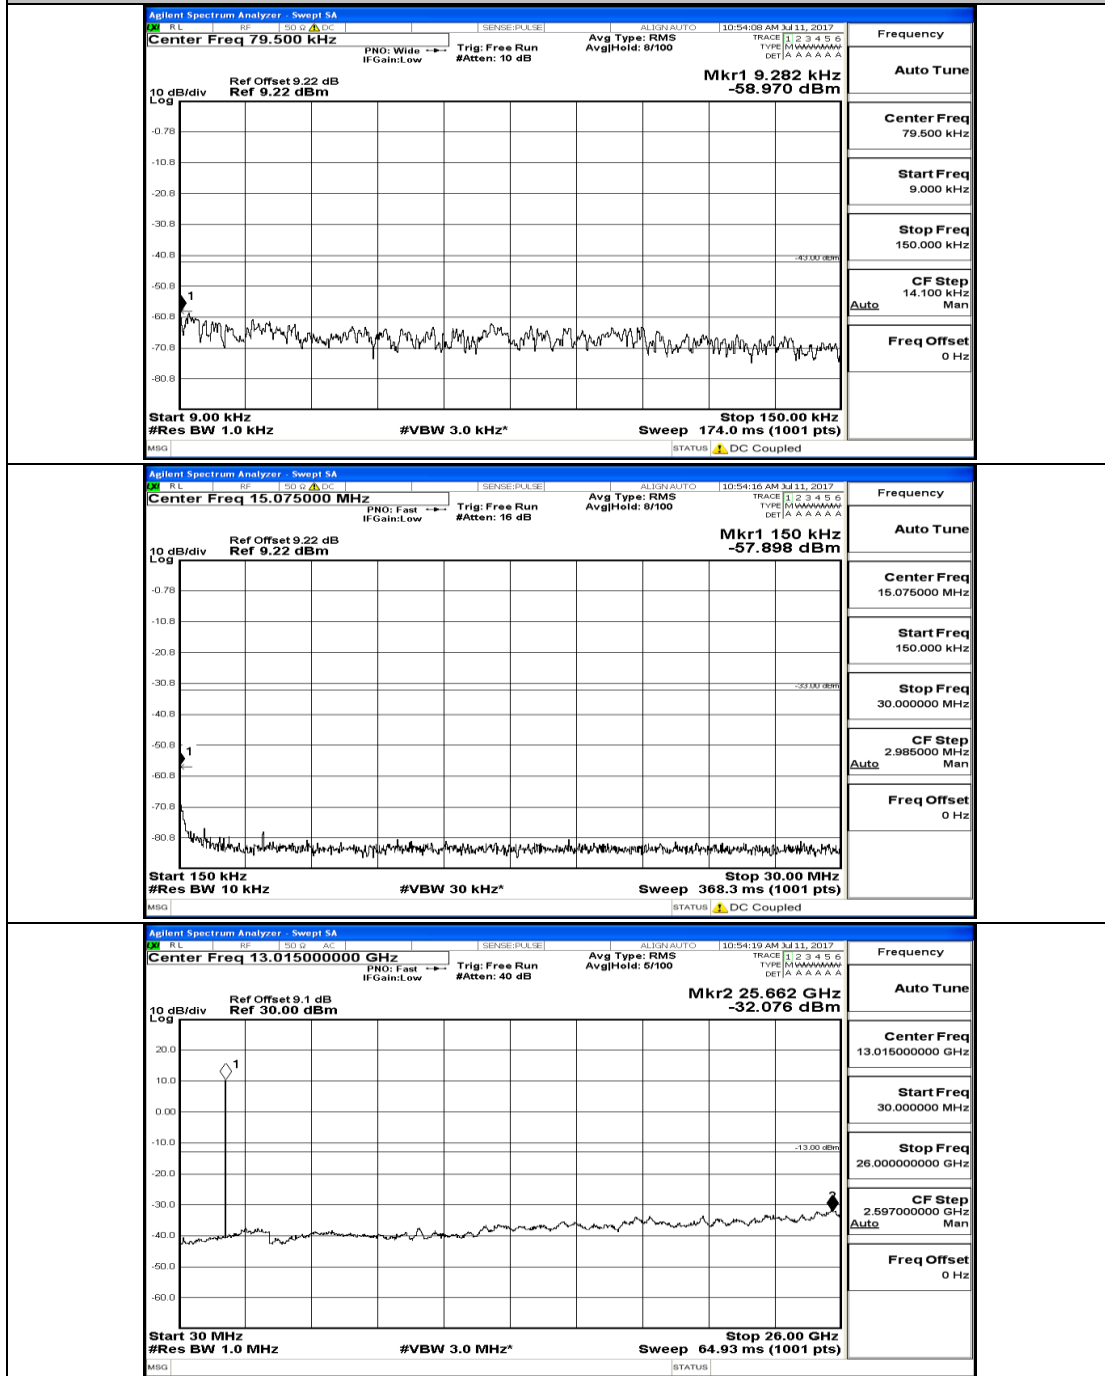

Band 2 Appendix A Section A.5: Conducted Spurious Emission

Test Graphs

Channel Bandwidth: 1.4 MHz

(Channel Bandwidth: 1.4 MHz)_MCH_QPSK_1RB#0

(Channel Bandwidth: 1.4 MHz)_HCH_QPSK_1RB#0

(Channel Bandwidth: 1.4 MHz)_LCH_16QAM_1RB#0

(Channel Bandwidth: 1.4 MHz)_MCH_16QAM_1RB#0

(Channel Bandwidth: 1.4 MHz)_HCH_16QAM_1RB#0

Channel Bandwidth: 3 MHz

(Channel Bandwidth: 3 MHz)_MCH_QPSK_1RB#0

(Channel Bandwidth: 3 MHz)_HCH_QPSK_1RB#0

Frequency
Auto Tune
Center Freq 79.500 kHz
Start Freq 9.000 kHz
Stop Freq 150.000 kHz
CF Step 14.100 kHz Man
Freq Offset 0 Hz