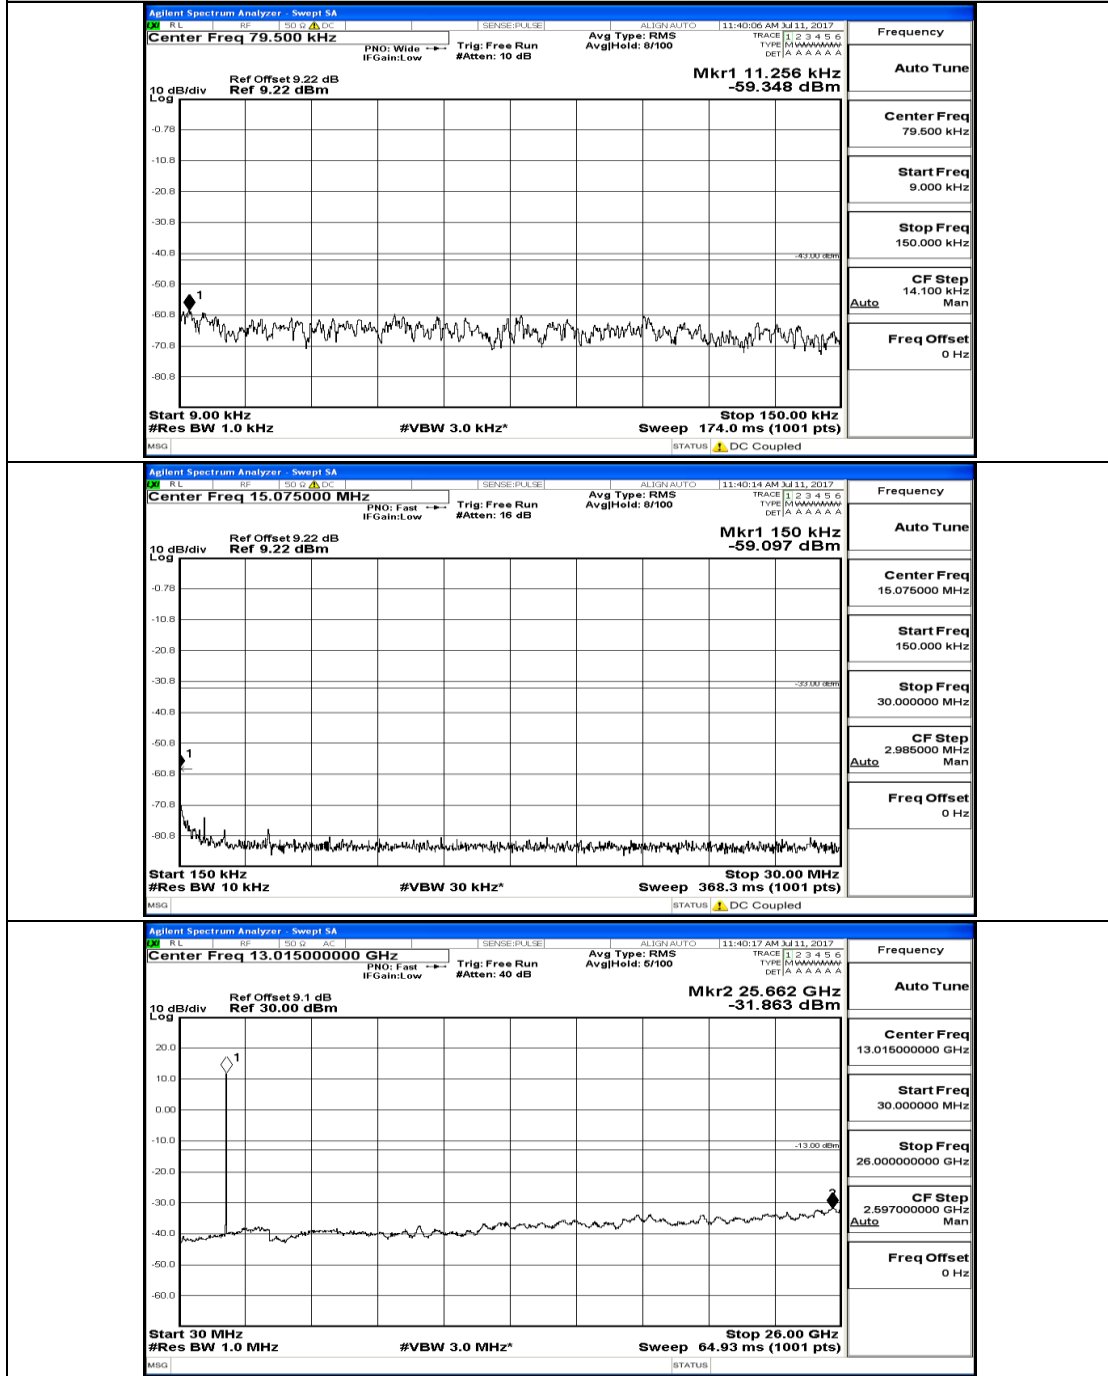

(Channel Bandwidth:15 MHz)_HCH_16QAM_1RB#0