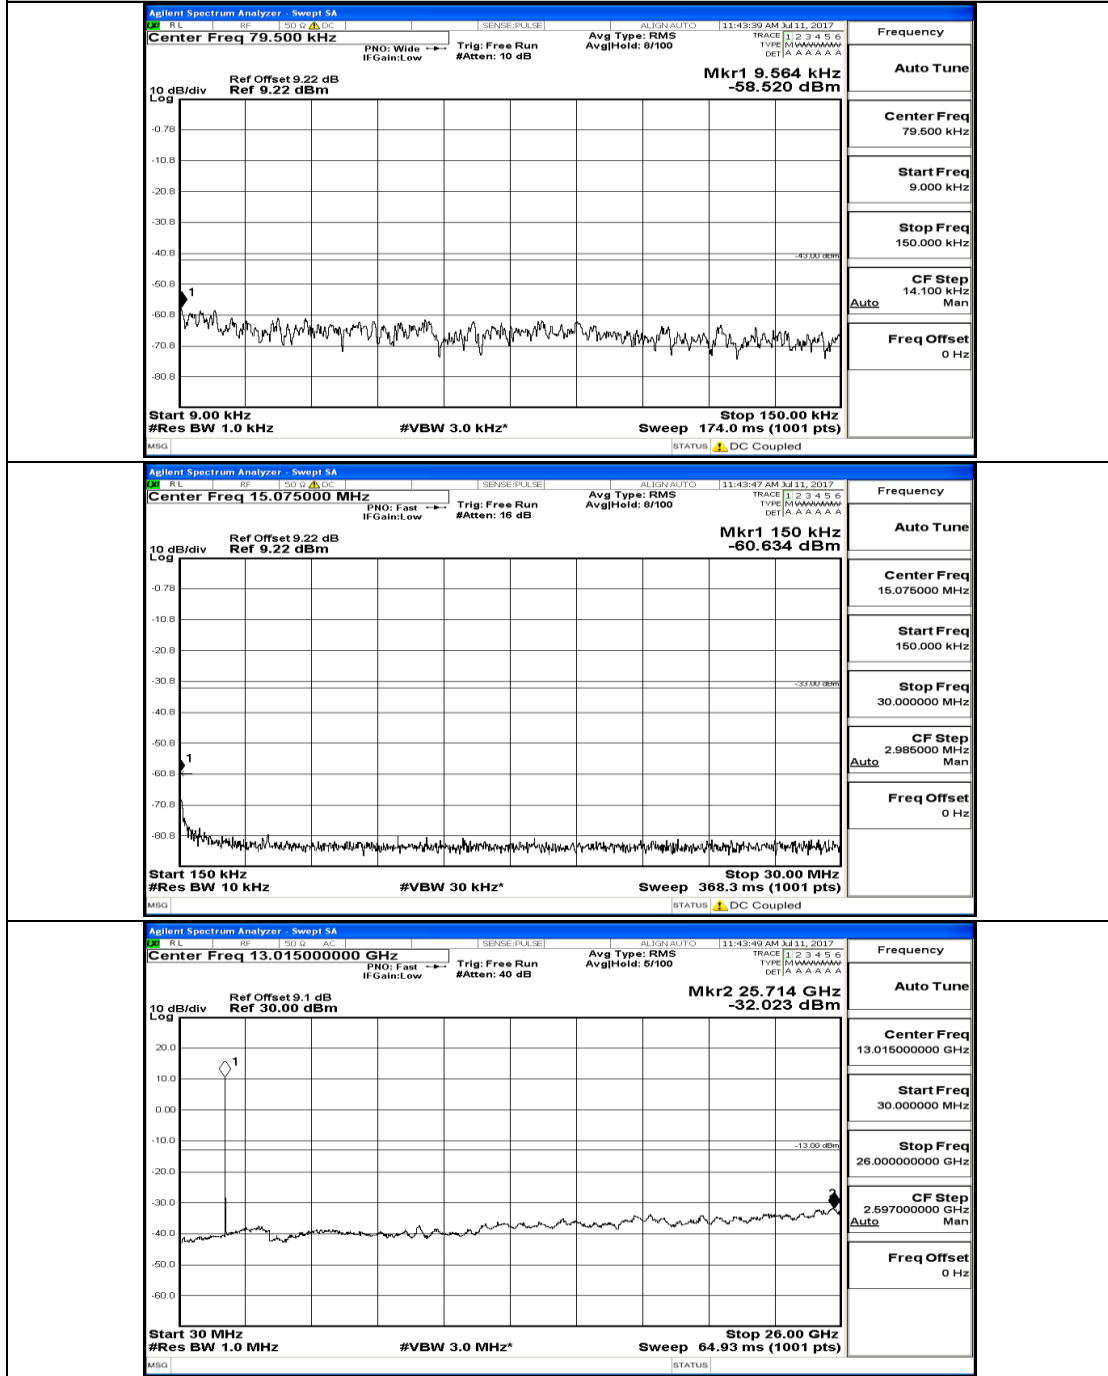

(Channel Bandwidth:20 MHz)_LCH_16QAM_1RB#0