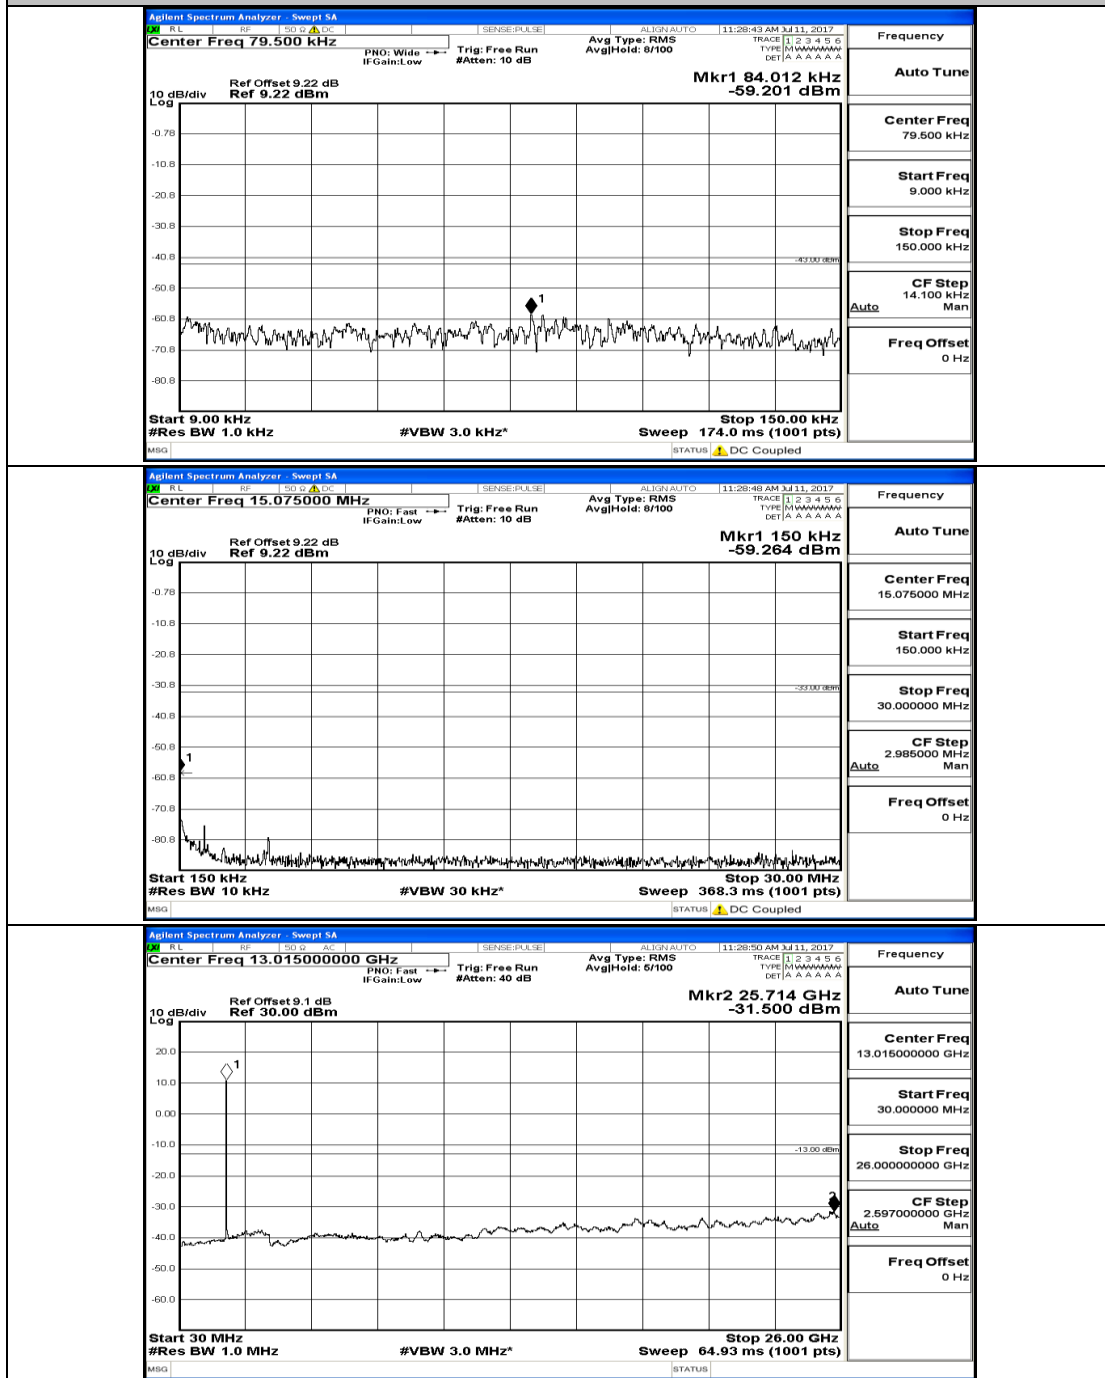

(Channel Bandwidth: 5 MHz)_LCH_16QAM_1RB#0

(Channel Bandwidth: 5 MHz)_MCH_16QAM_1RB#0

(Channel Bandwidth: 5 MHz)_HCH_16QAM_1RB#0

Channel Bandwidth: 10 MHz

Channel Bandwidth: 10 MHz_MCH_QPSK_1RB#0

Channel Bandwidth: 10 MHz_HCH_QPSK_1RB#0