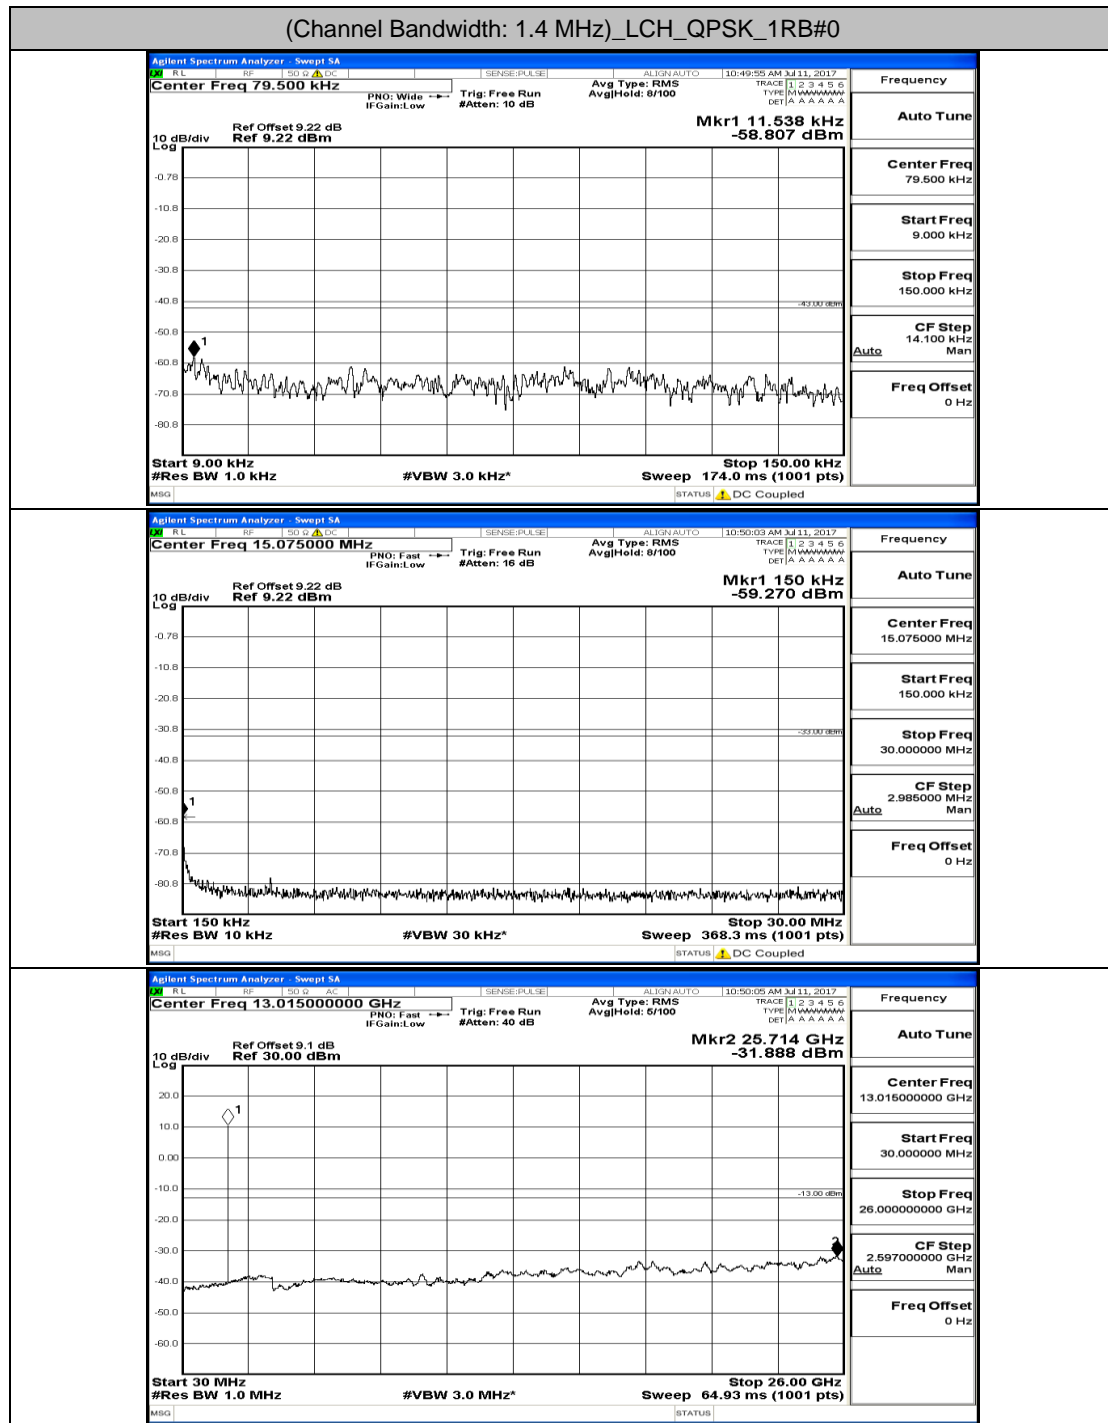

Band 2 Appendix A Section A.5: Conducted Spurious Emission

Test Graphs

Channel Bandwidth: 1.4 MHz

(Channel Bandwidth: 1.4 MHz)_MCH_QPSK_1RB#0

(Channel Bandwidth: 1.4 MHz)_HCH_QPSK_1RB#0

(Channel Bandwidth: 1.4 MHz)_LCH_16QAM_1RB#0

(Channel Bandwidth: 1.4 MHz)_MCH_16QAM_1RB#0

(Channel Bandwidth: 1.4 MHz)_HCH_16QAM_1RB#0

Channel Bandwidth: 3 MHz

(Channel Bandwidth: 3 MHz)_MCH_QPSK_1RB#0

(Channel Bandwidth: 3 MHz)_HCH_QPSK_1RB#0

Frequency
Auto Tune
Center Freq 79.500 kHz
Start Freq 9.000 kHz
Stop Freq 150.000 kHz
CF Step 14.100 kHz Man
Freq Offset 0 Hz