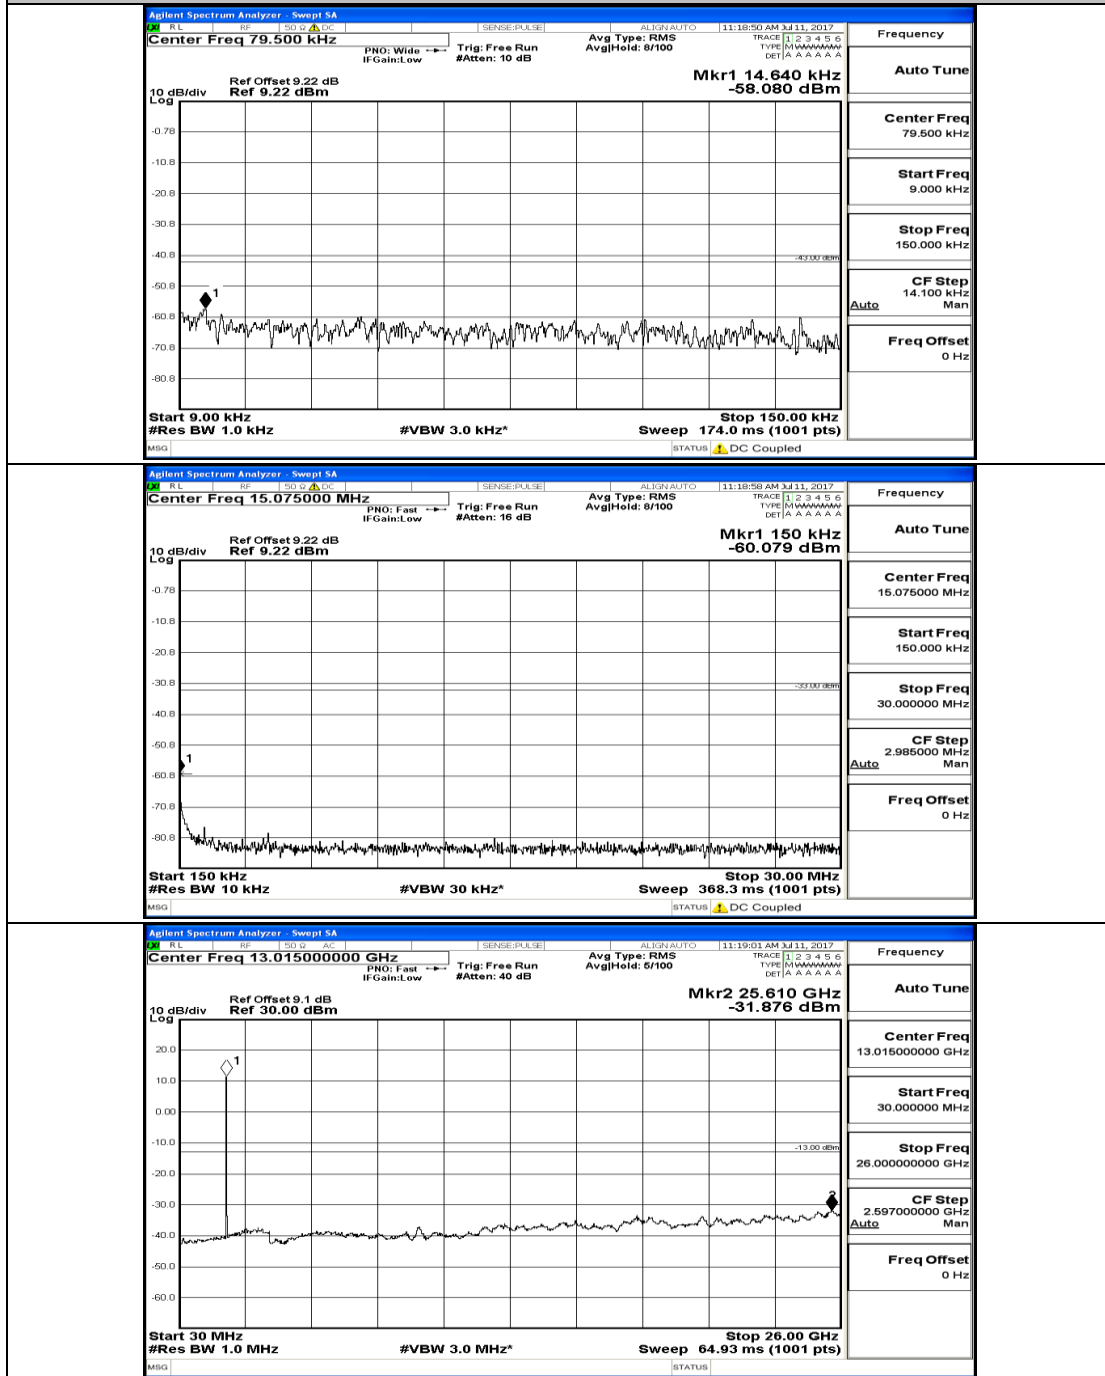

(Channel Bandwidth: 3 MHz)_LCH_16QAM_1RB#0

(Channel Bandwidth: 3 MHz)_MCH_16QAM_1RB#0

(Channel Bandwidth: 3 MHz)_HCH_16QAM_1RB#0

Channel Bandwidth: 5 MHz

(Channel Bandwidth: 5 MHz)_MCH_QPSK_1RB#0

(Channel Bandwidth: 5 MHz)_HCH_QPSK_1RB#0

(Channel Bandwidth: 5 MHz)_LCH_16QAM_1RB#0

(Channel Bandwidth: 5 MHz)_MCH_16QAM_1RB#0

(Channel Bandwidth: 5 MHz)_HCH_16QAM_1RB#0

Channel Bandwidth: 10 MHz

Channel Bandwidth: 10 MHz_MCH_QPSK_1RB#0

Channel Bandwidth: 10 MHz_HCH_QPSK_1RB#0