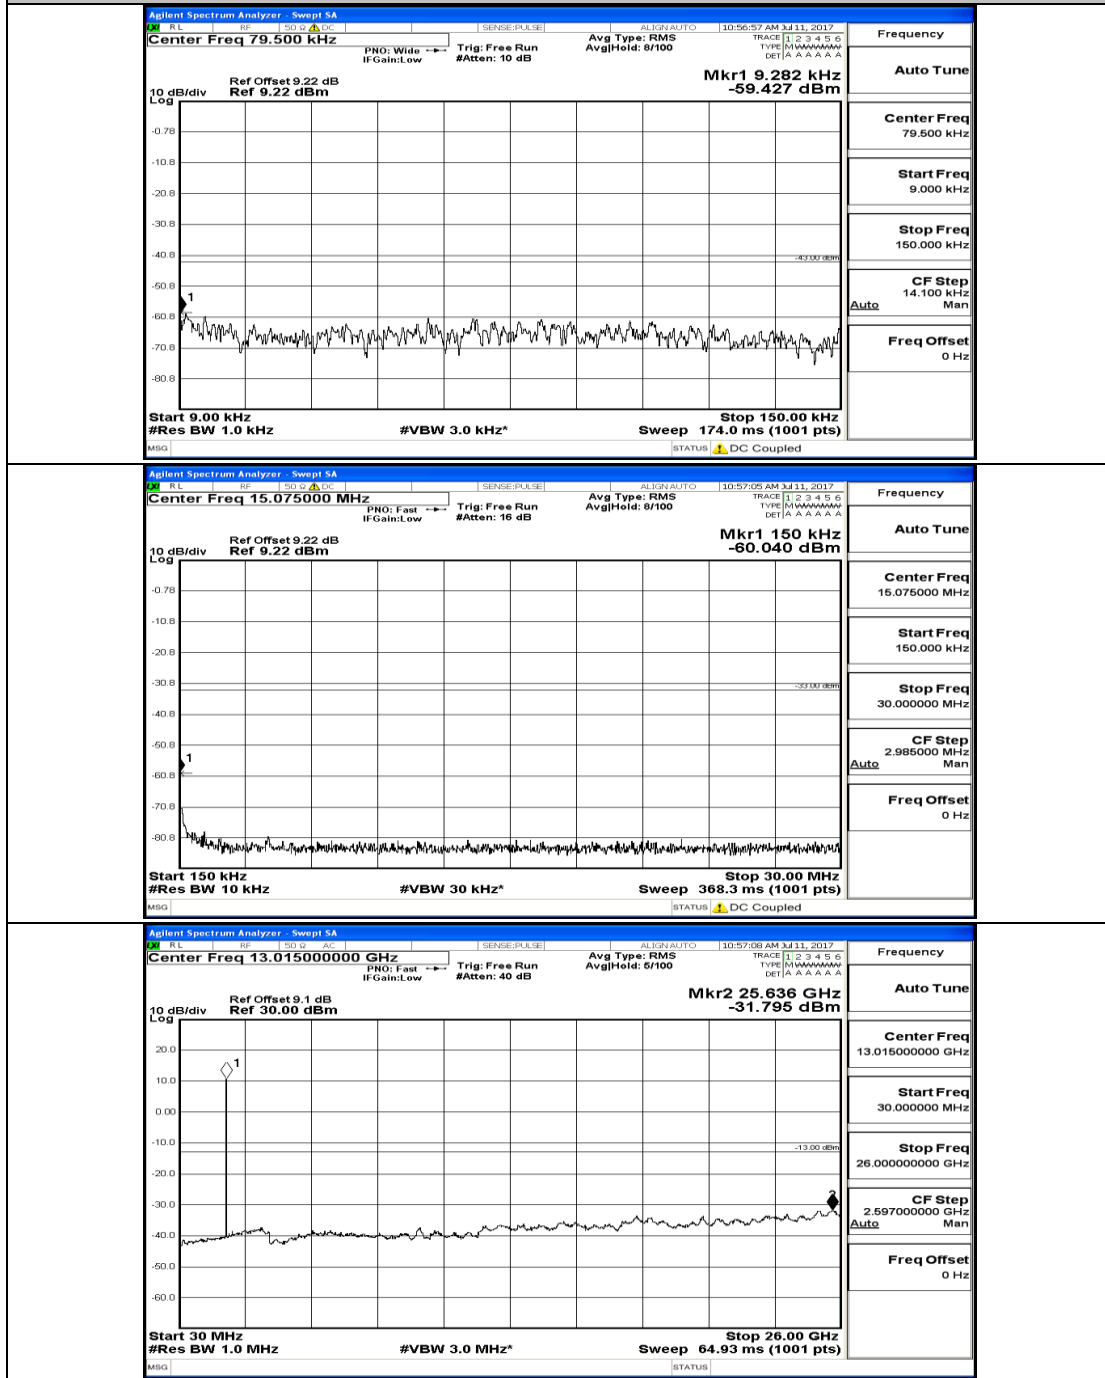

Band 2 Appendix A Section A.5: Conducted Spurious Emission

Test Graphs

Channel Bandwidth: 1.4 MHz

(Channel Bandwidth: 1.4 MHz)_MCH_QPSK_1RB#0

(Channel Bandwidth: 1.4 MHz)_HCH_QPSK_1RB#0

(Channel Bandwidth: 1.4 MHz)_LCH_16QAM_1RB#0

(Channel Bandwidth: 1.4 MHz)_MCH_16QAM_1RB#0

(Channel Bandwidth: 1.4 MHz)_HCH_16QAM_1RB#0

Channel Bandwidth: 3 MHz

(Channel Bandwidth: 3 MHz)_MCH_QPSK_1RB#0

(Channel Bandwidth: 3 MHz)_HCH_QPSK_1RB#0

Frequency
Auto Tune
Center Freq 79.500 kHz
Start Freq 9.000 kHz
Stop Freq 150.000 kHz
CF Step 14.100 kHz Man
Freq Offset 0 Hz