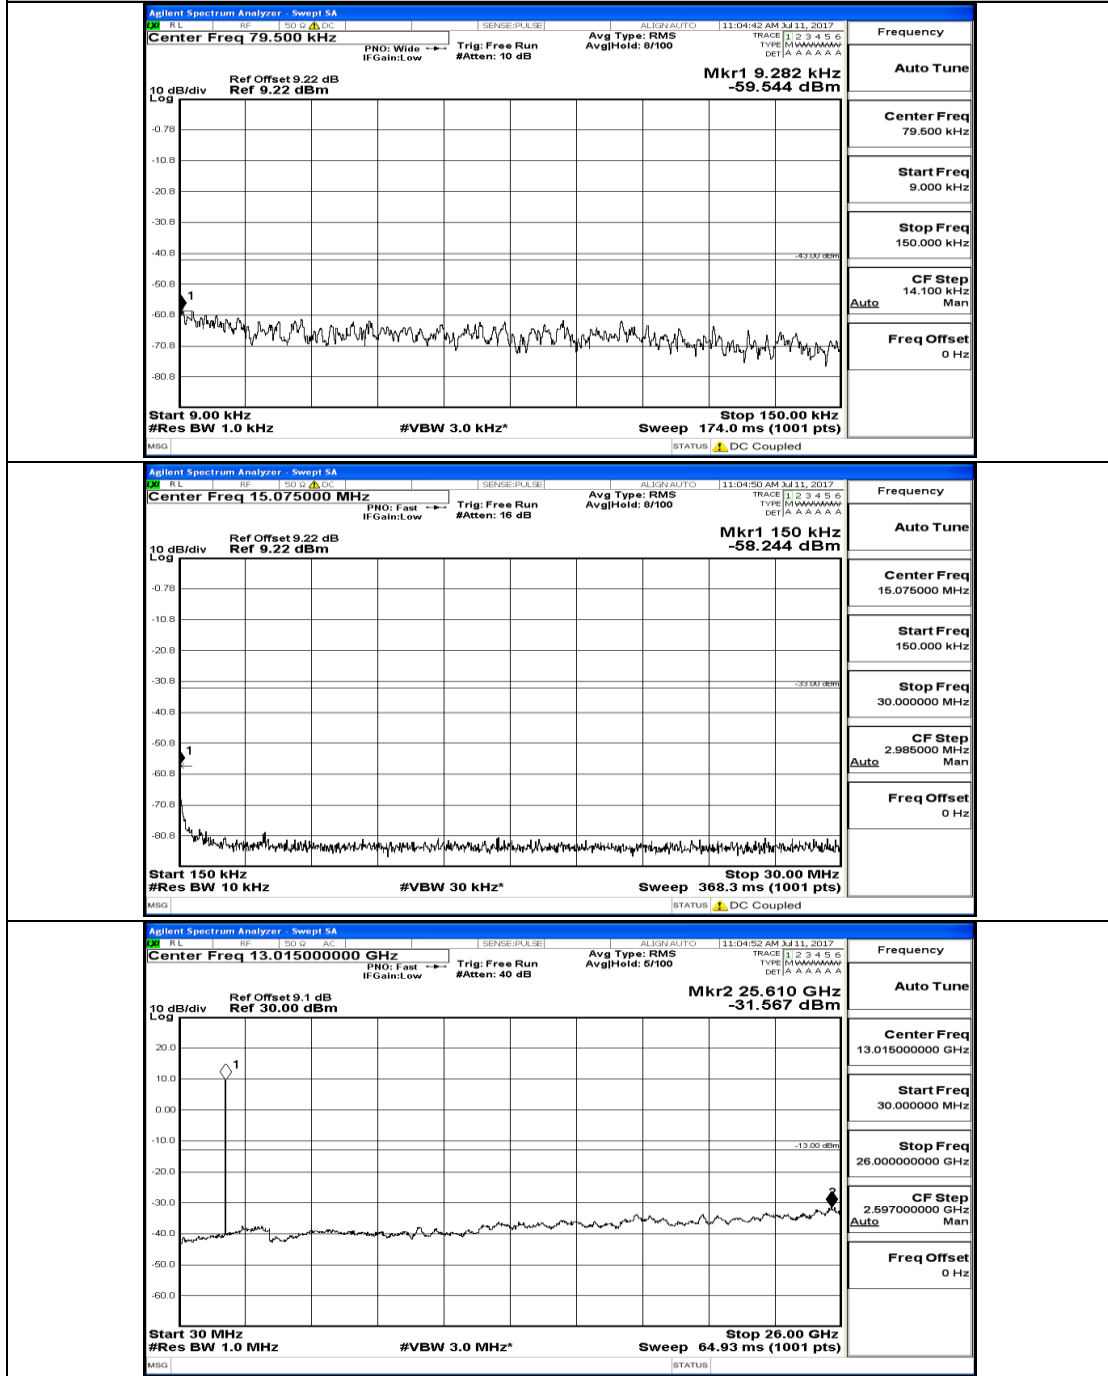

(Channel Bandwidth: 3 MHz)_LCH_16QAM_1RB#0

(Channel Bandwidth: 3 MHz)_MCH_16QAM_1RB#0

(Channel Bandwidth: 3 MHz)_HCH_16QAM_1RB#0

Channel Bandwidth: 5 MHz

(Channel Bandwidth: 5 MHz)_MCH_QPSK_1RB#0

(Channel Bandwidth: 5 MHz)_HCH_QPSK_1RB#0