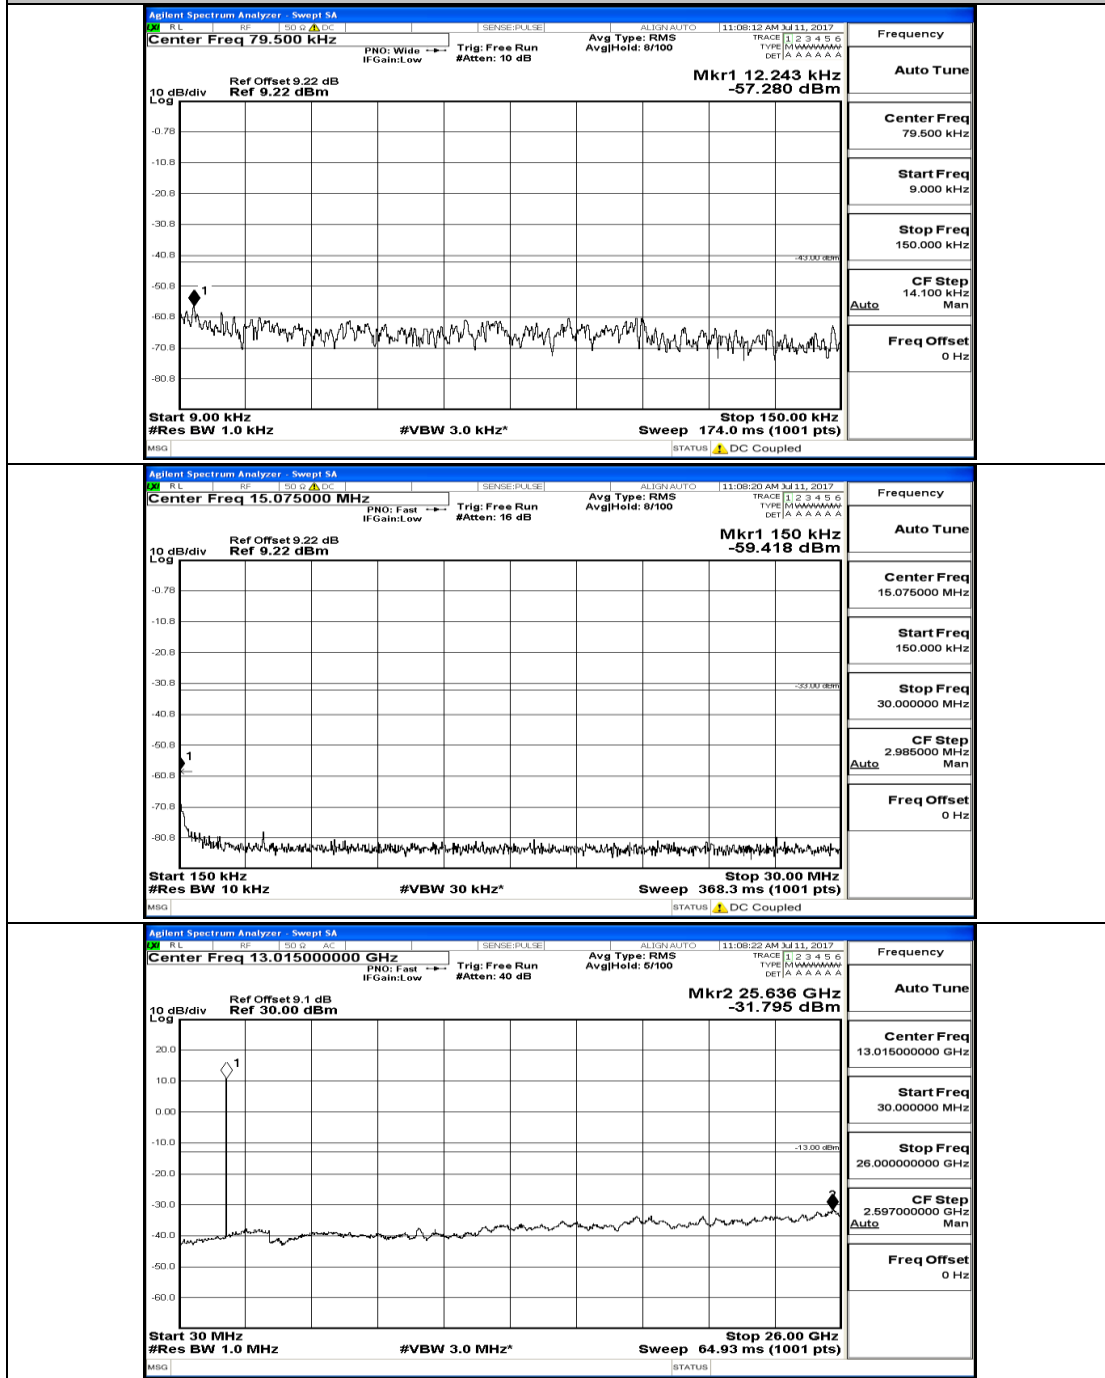

Frequency
Auto Tune
Center Freq 15.075000 MHz
Start Freq 150.000 kHz
Stop Freq 30.000000 MHz
CF Step 2.985000 MHz Man
Freq Offset 0 Hz

Frequency
Auto Tune
Center Freq 13.01500000 GHz
Start Freq 30.000000 MHz
Stop Freq 26.00000000 GHz
CF Step 2.597000000 GHz Man
Freq Offset 0 Hz

(Channel Bandwidth: 3 MHz)_LCH_16QAM_1RB#0

(Channel Bandwidth: 3 MHz)_MCH_16QAM_1RB#0

(Channel Bandwidth: 3 MHz)_HCH_16QAM_1RB#0

Channel Bandwidth: 5 MHz

(Channel Bandwidth: 5 MHz)_MCH_QPSK_1RB#0

(Channel Bandwidth: 5 MHz)_HCH_QPSK_1RB#0