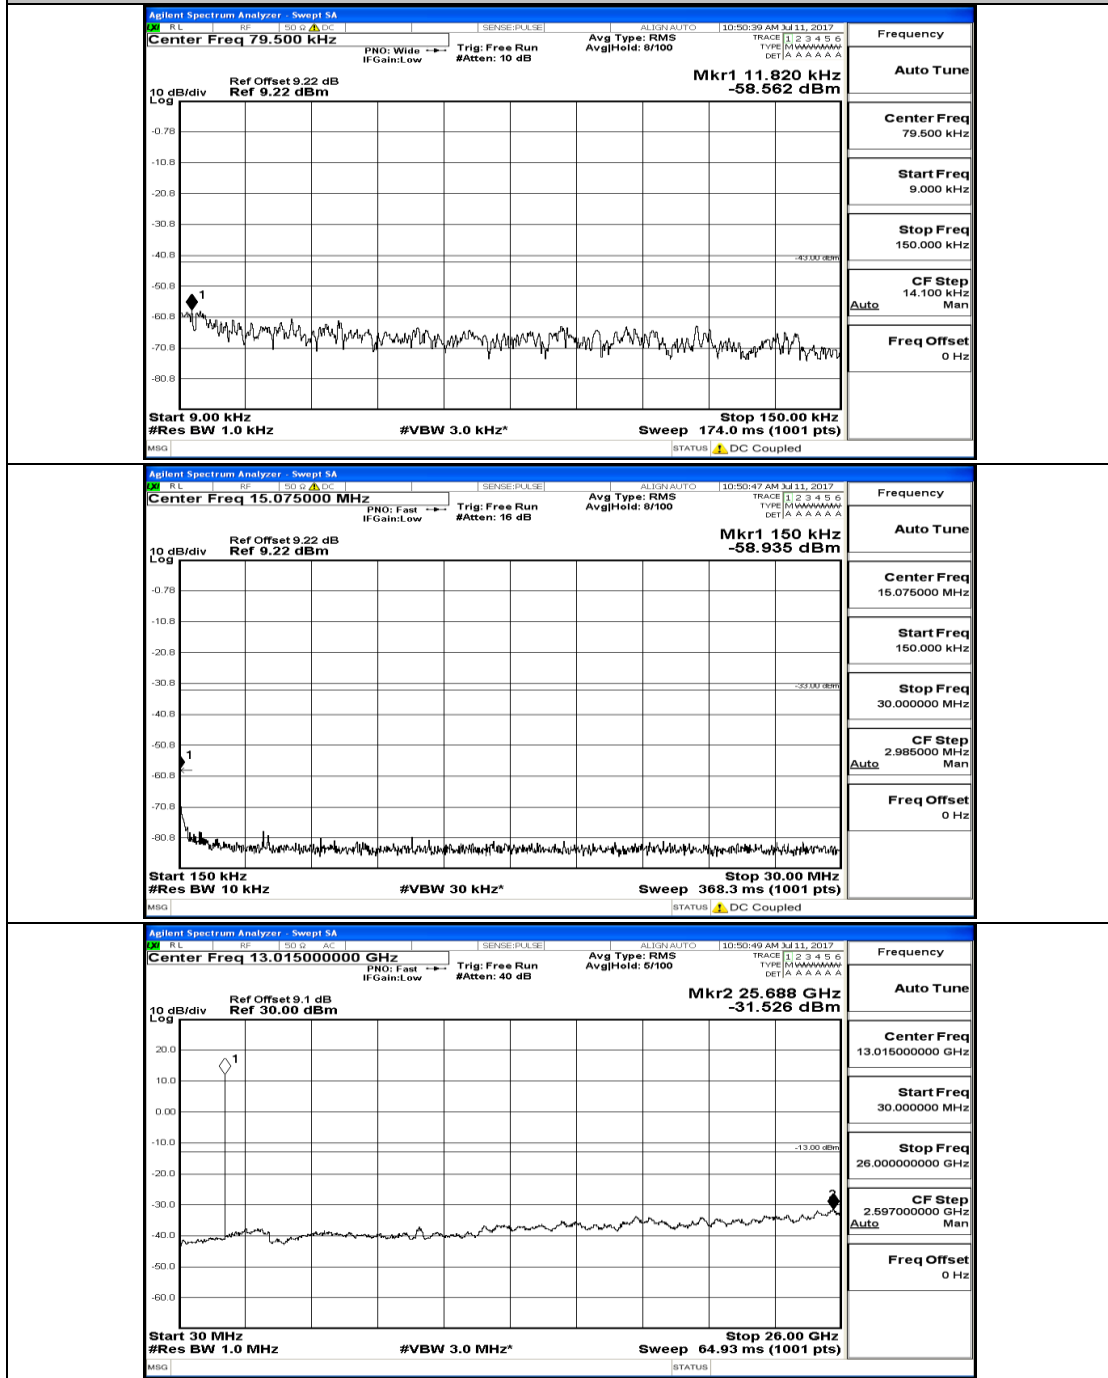

Band 2 Appendix A Section A.5: Conducted Spurious Emission

Test Graphs

Channel Bandwidth: 1.4 MHz

(Channel Bandwidth: 1.4 MHz)_MCH_QPSK_1RB#0

(Channel Bandwidth: 1.4 MHz)_HCH_QPSK_1RB#0

(Channel Bandwidth: 1.4 MHz)_LCH_16QAM_1RB#0

(Channel Bandwidth: 1.4 MHz)_MCH_16QAM_1RB#0

(Channel Bandwidth: 1.4 MHz)_HCH_16QAM_1RB#0

Channel Bandwidth: 3 MHz

(Channel Bandwidth: 3 MHz)_MCH_QPSK_1RB#0

(Channel Bandwidth: 3 MHz)_HCH_QPSK_1RB#0

Frequency
Auto Tune
Center Freq 79.500 kHz
Start Freq 9.000 kHz
Stop Freq 150.000 kHz
CF Step 14.100 kHz Man
Freq Offset 0 Hz