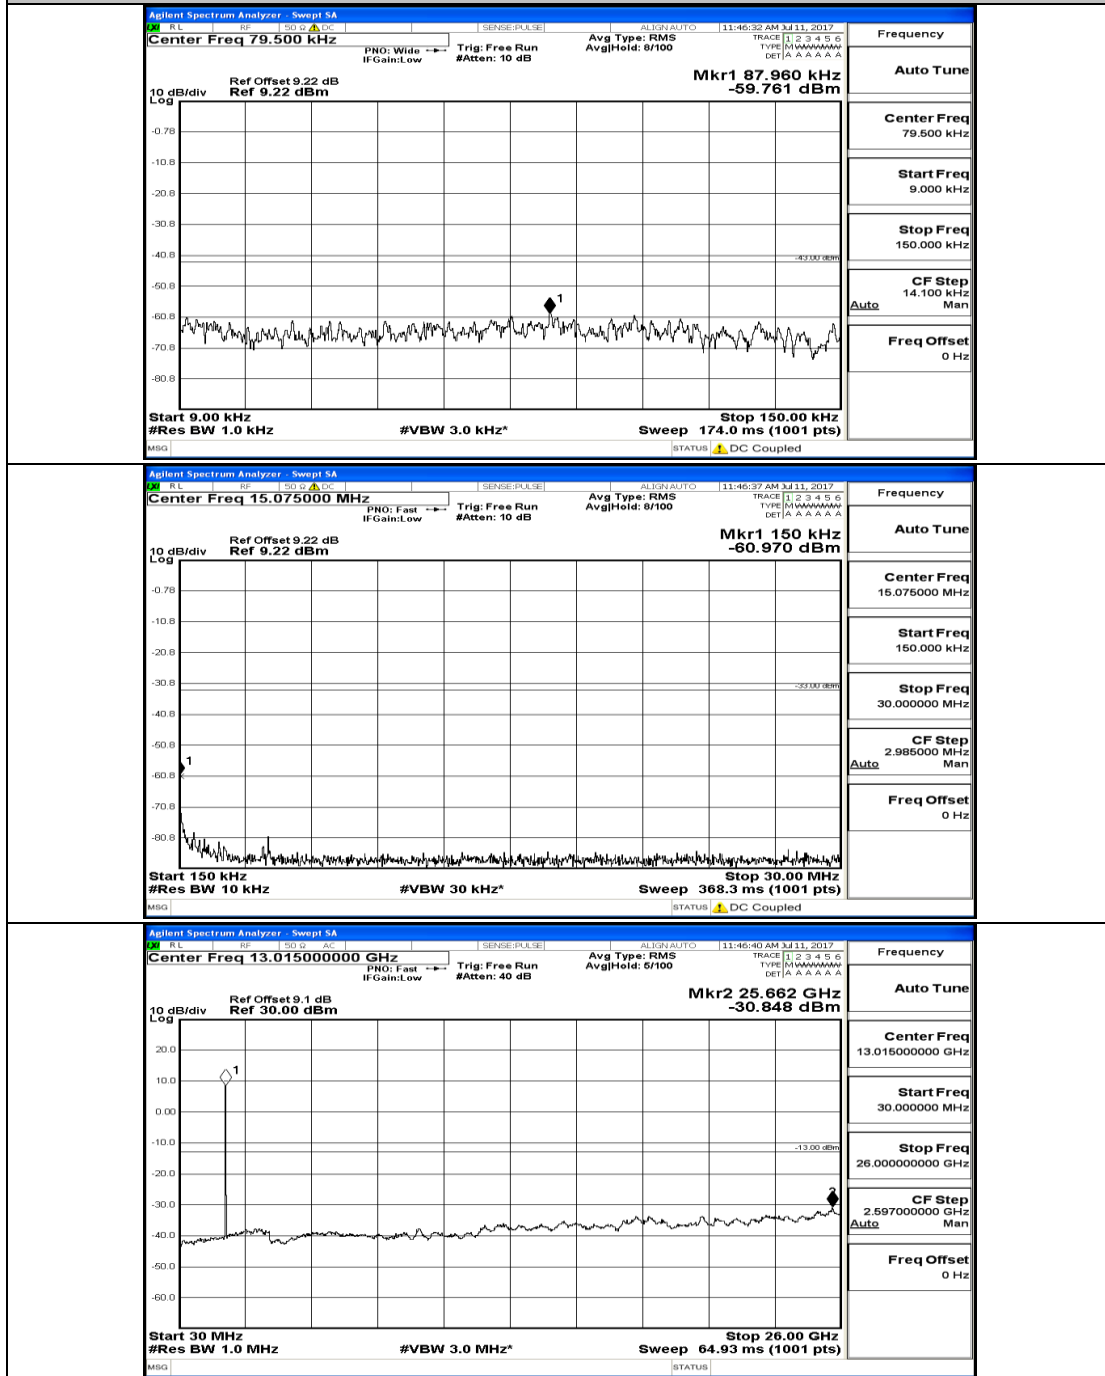

(Channel Bandwidth:15 MHz)_LCH_16QAM_1RB#0

(Channel Bandwidth:15 MHz)_MCH_16QAM_1RB#0

(Channel Bandwidth:15 MHz)_HCH_16QAM_1RB#0

Channel Bandwidth: 20 MHz

(Channel Bandwidth:20 MHz)_MCH_QPSK_1RB#0

(Channel Bandwidth:20 MHz)_HCH_QPSK_1RB#0