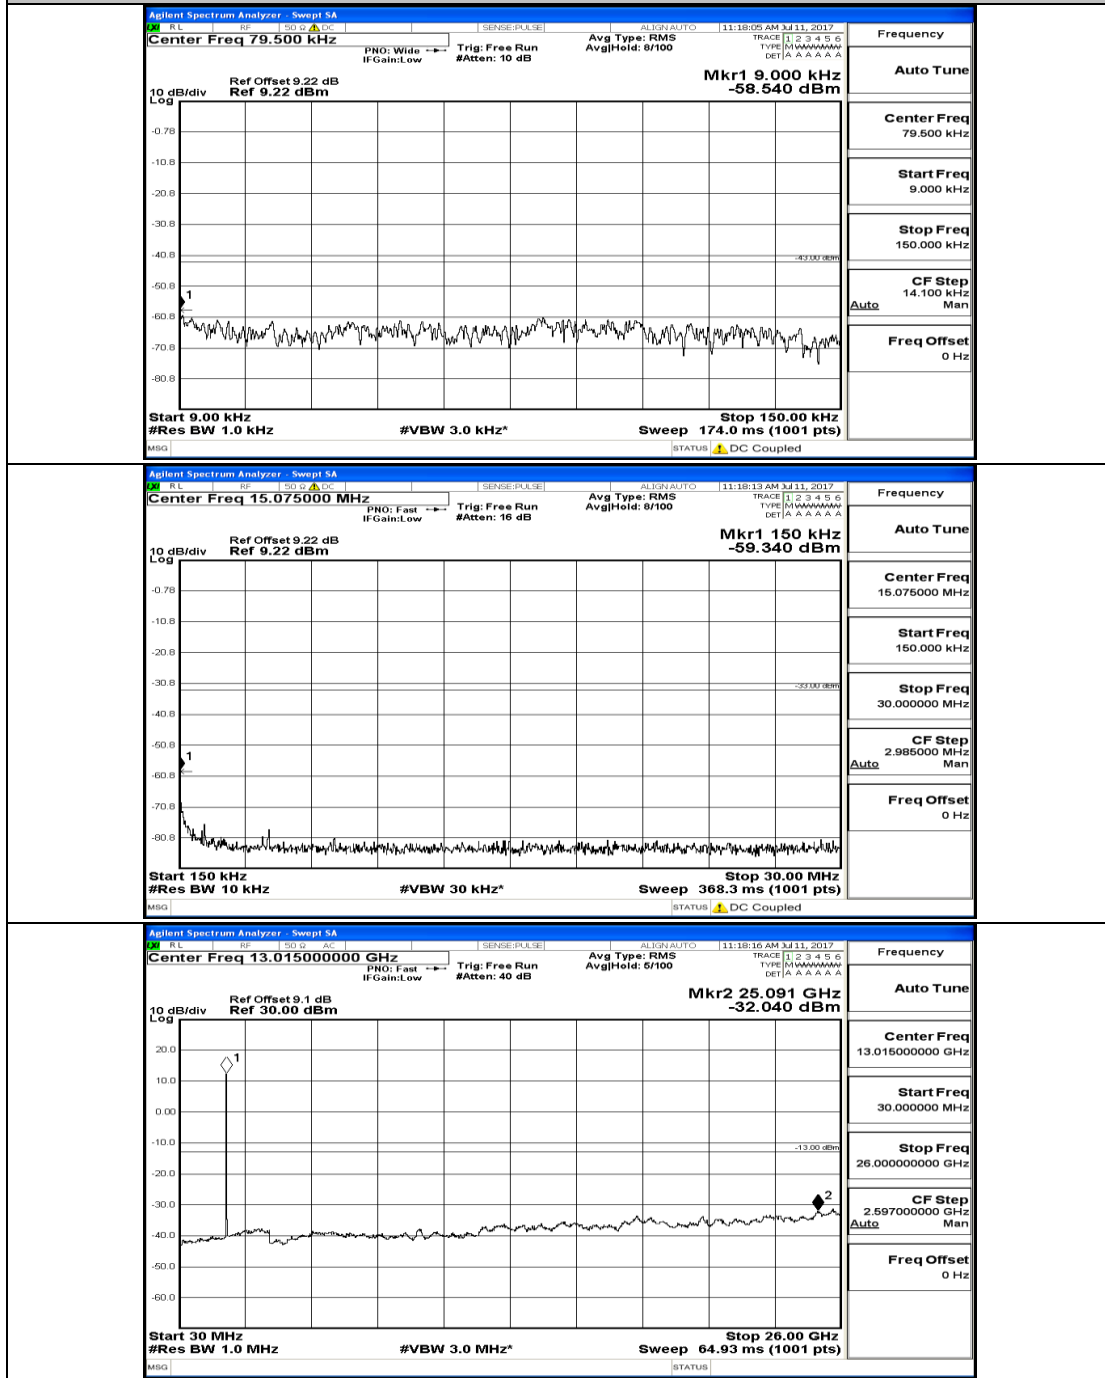

(Channel Bandwidth: 3 MHz)_LCH_16QAM_1RB#0

(Channel Bandwidth: 3 MHz)_MCH_16QAM_1RB#0

(Channel Bandwidth: 3 MHz)_HCH_16QAM_1RB#0

Channel Bandwidth: 5 MHz

(Channel Bandwidth: 5 MHz)_MCH_QPSK_1RB#0

(Channel Bandwidth: 5 MHz)_HCH_QPSK_1RB#0