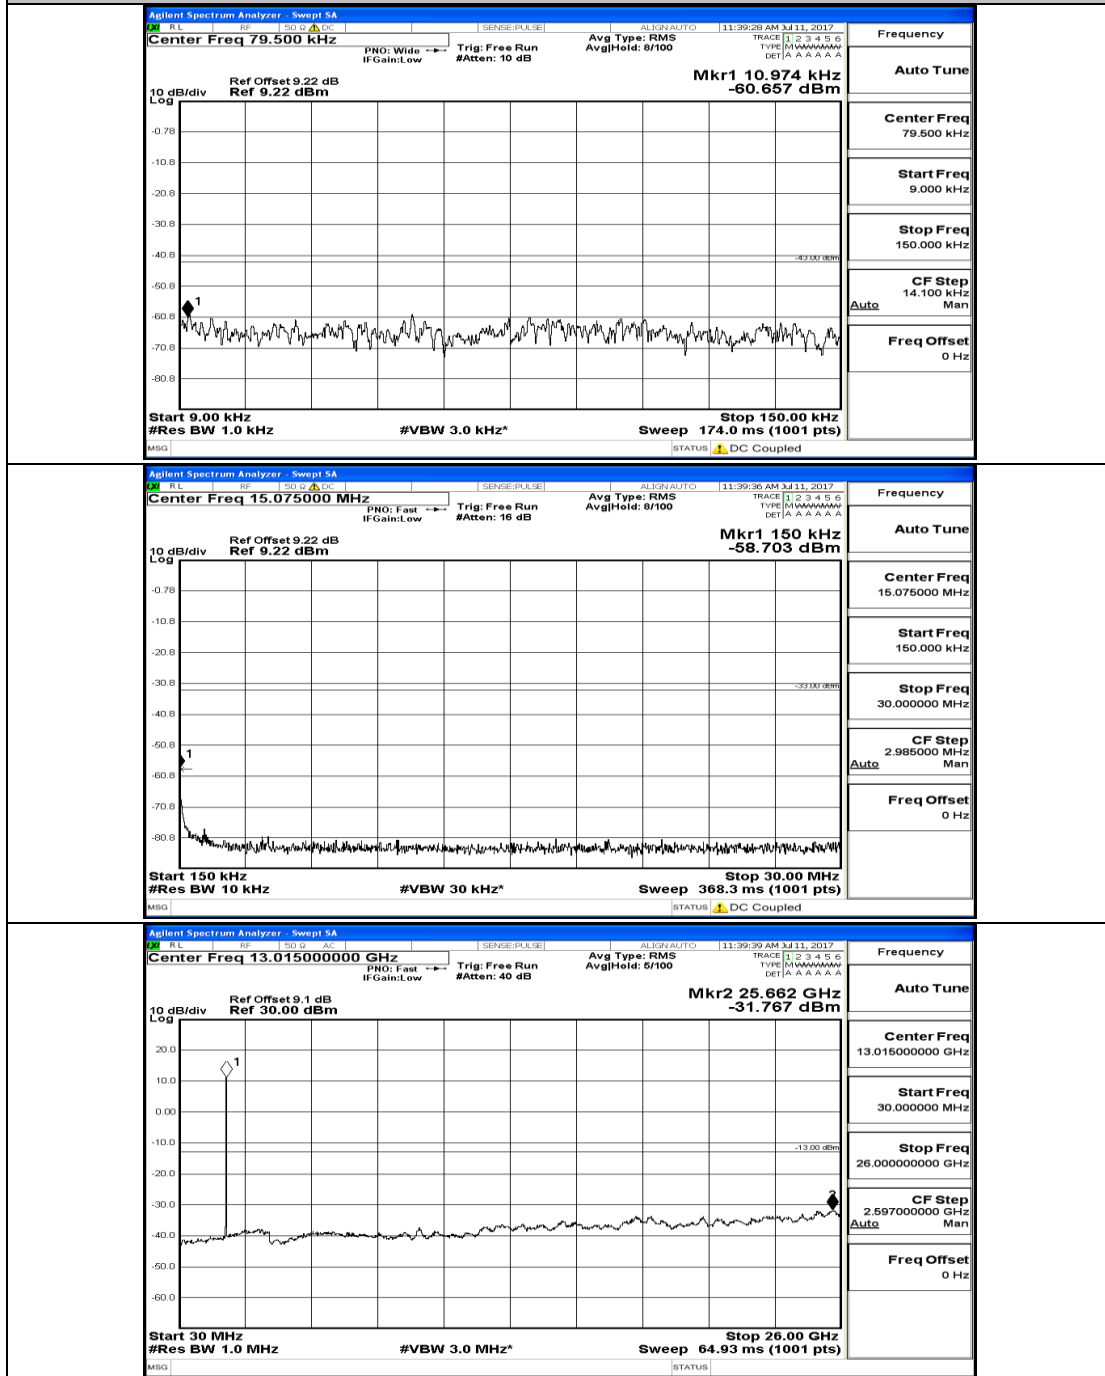

Channel Bandwidth: 10 MHz_LCH_16QAM_1RB#0

Channel Bandwidth: 10 MHz_MCH_16QAM_1RB#0

Channel Bandwidth: 10 MHz_HCH_16QAM_1RB#0

Channel Bandwidth: 15 MHz

(Channel Bandwidth:15 MHz)_MCH_QPSK_1RB#0

(Channel Bandwidth:15 MHz)_HCH_QPSK_1RB#0