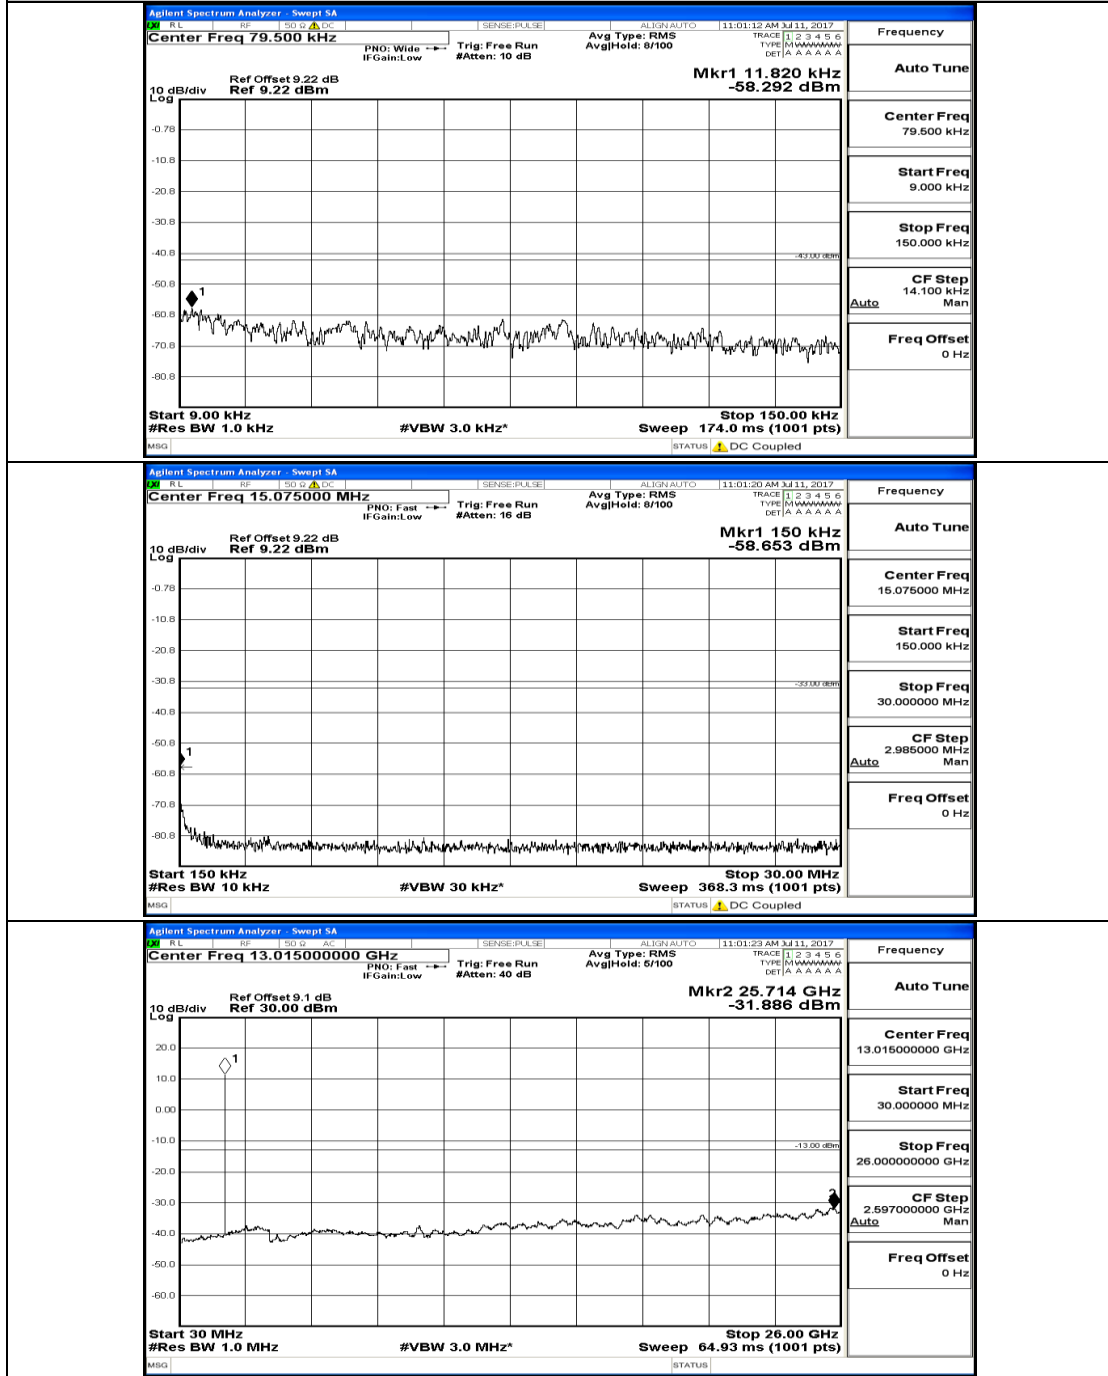

(Channel Bandwidth: 3 MHz)_LCH_16QAM_1RB#0