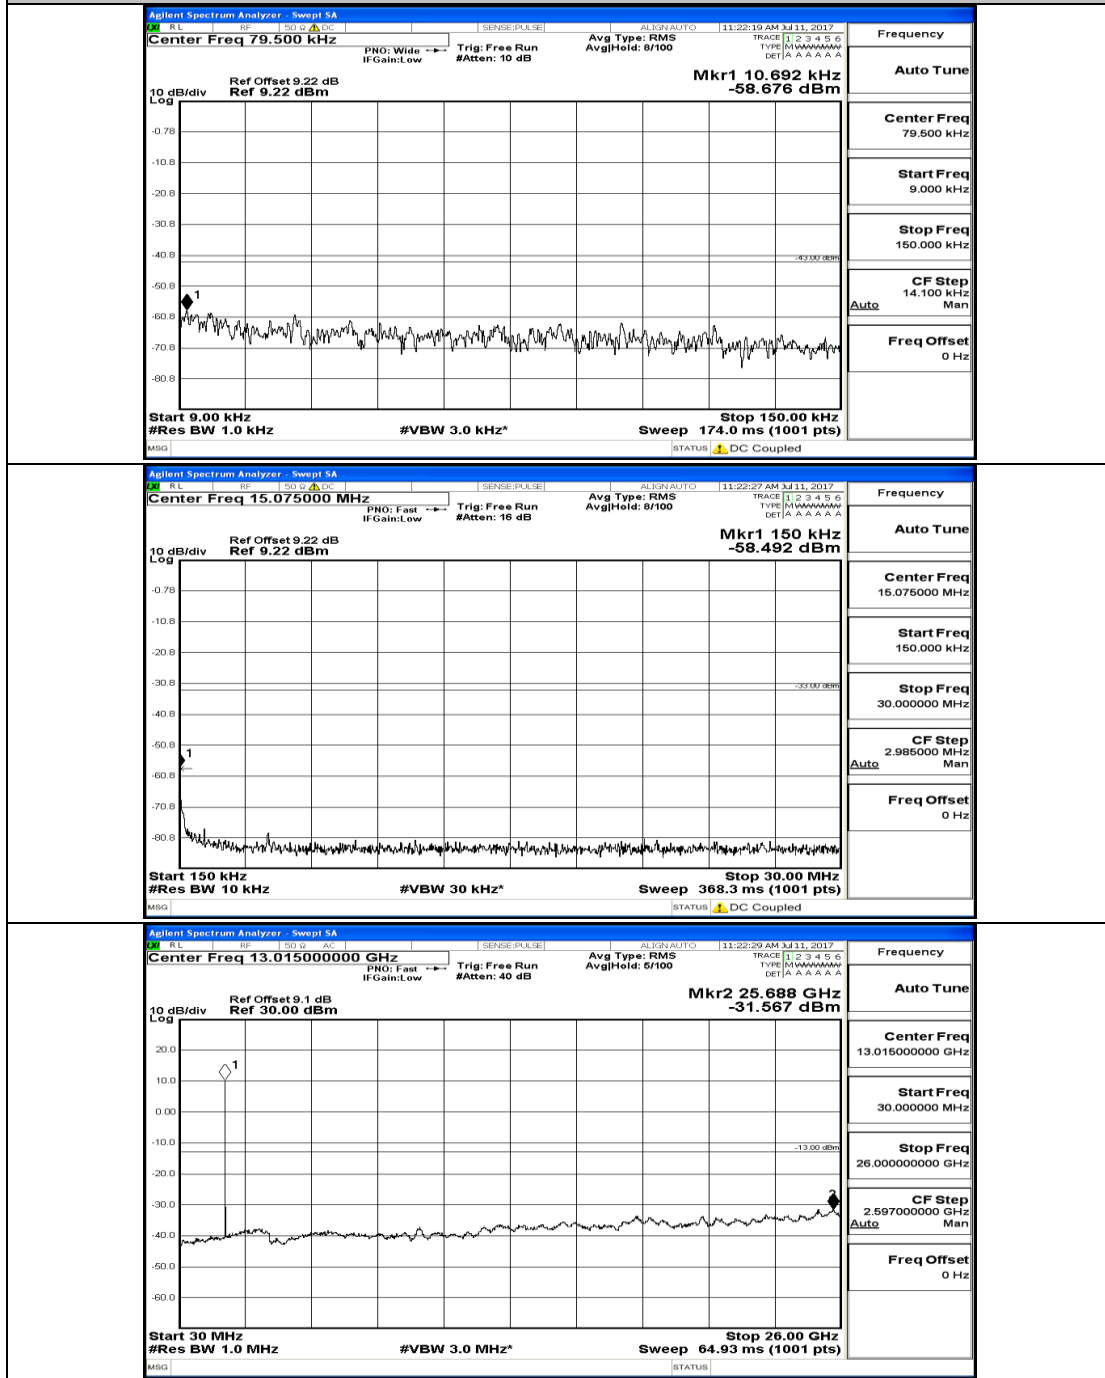

(Channel Bandwidth: 5 MHz)_LCH_16QAM_1RB#0

(Channel Bandwidth: 5 MHz)_MCH_16QAM_1RB#0

(Channel Bandwidth: 5 MHz)_HCH_16QAM_1RB#0

Channel Bandwidth: 10 MHz

Channel Bandwidth: 10 MHz_MCH_QPSK_1RB#0

Channel Bandwidth: 10 MHz_HCH_QPSK_1RB#0

Channel Bandwidth: 10 MHz_LCH_16QAM_1RB#0

Channel Bandwidth: 10 MHz_MCH_16QAM_1RB#0

Channel Bandwidth: 10 MHz_HCH_16QAM_1RB#0

Channel Bandwidth: 15 MHz

(Channel Bandwidth:15 MHz)_MCH_QPSK_1RB#0

(Channel Bandwidth:15 MHz)_HCH_QPSK_1RB#0