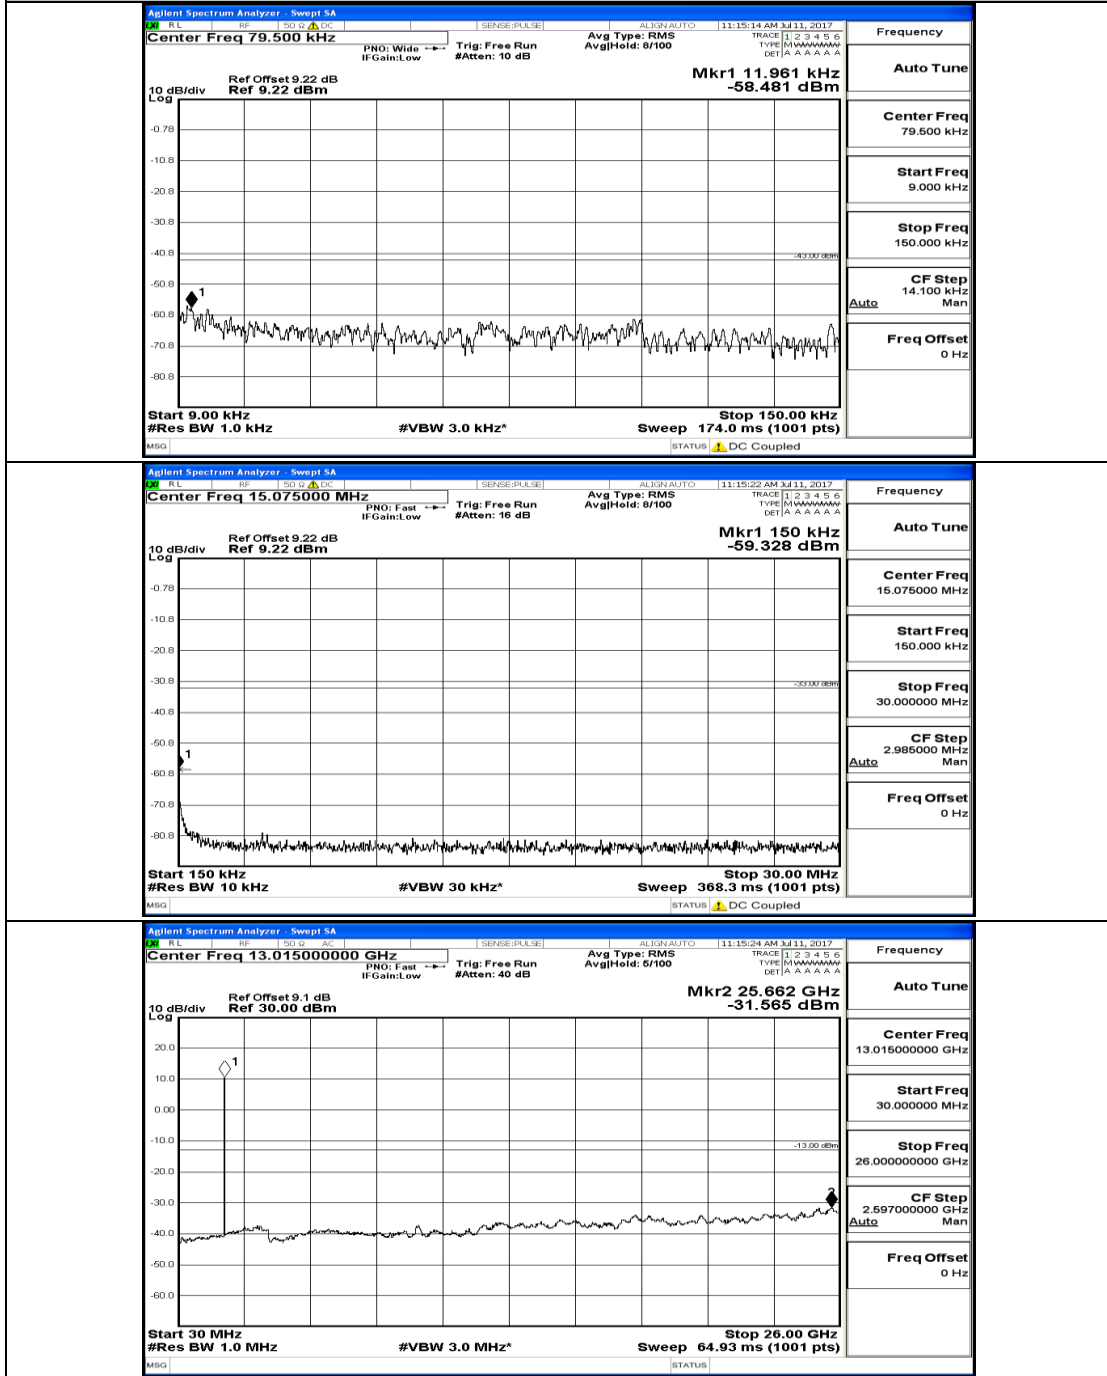

(Channel Bandwidth: 5 MHz)_MCH_16QAM_1RB#0