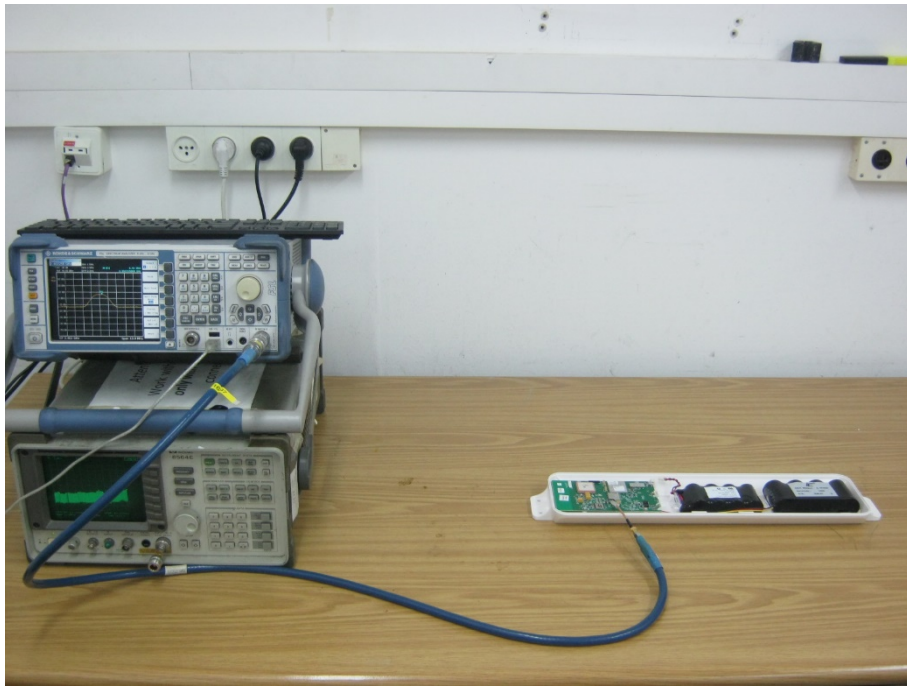

Test Set Up Photos

Conducted Emission Test

Radiated Emission Test, 0.009-30MHz

Radiated Emission Test, 30-200MHz

Radiated Emission Test, 200-1000MHz

Radiated Emission Test, 1-18GHz & Intermodulated Radiated Emission Test

Radiated Emission Test, 18-26.5GHz