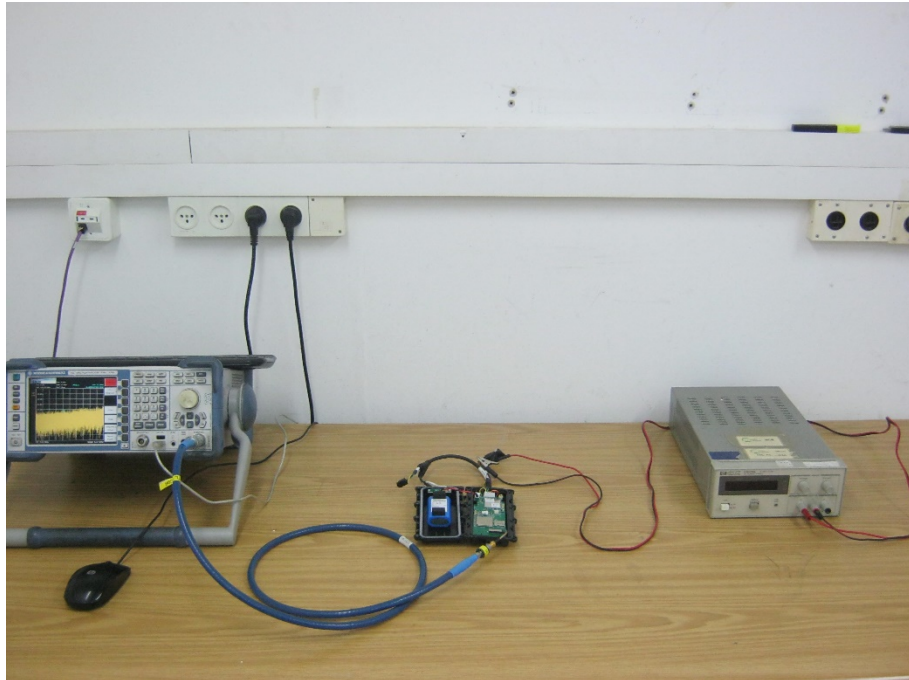

Conducted & Radiated Measurement Test Set-Up Photos

Conducted Emission Test

Radiated Emission Test, 0.009-30MHz

Radiated Emission Test, 30-200MHz

Radiated Emission Test, 200-1000MHz

Radiated Emission Test, 1-18GHz

Radiated Emission Test, 18-26.5GHz