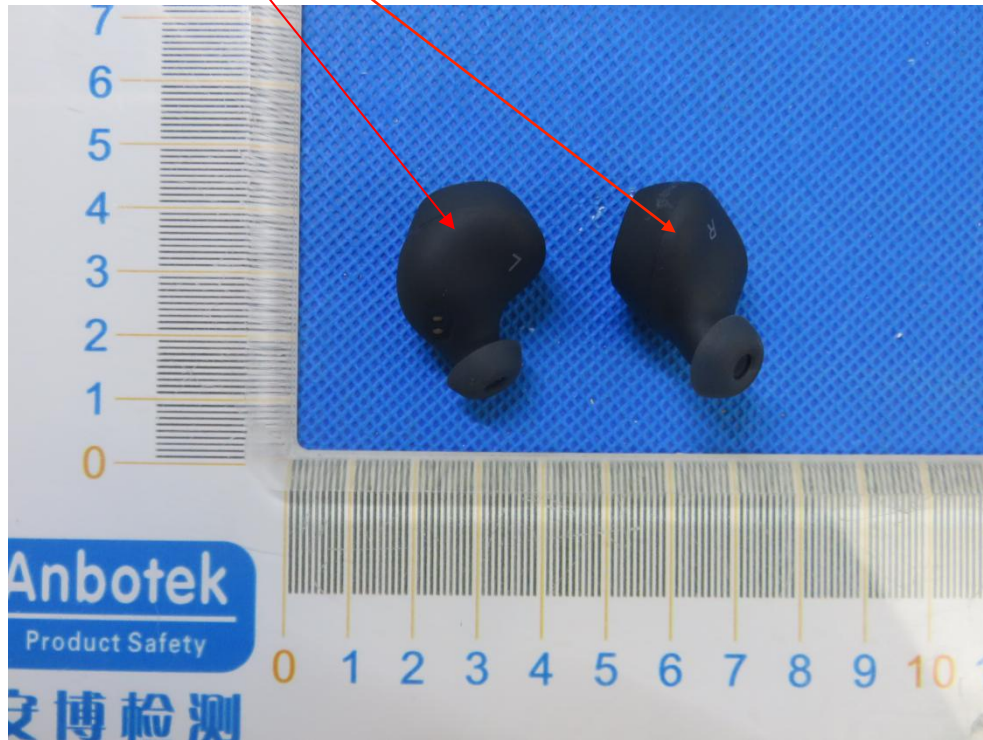

Label Location On EUT

Label

FCC ID: 2AG68TWS-813A