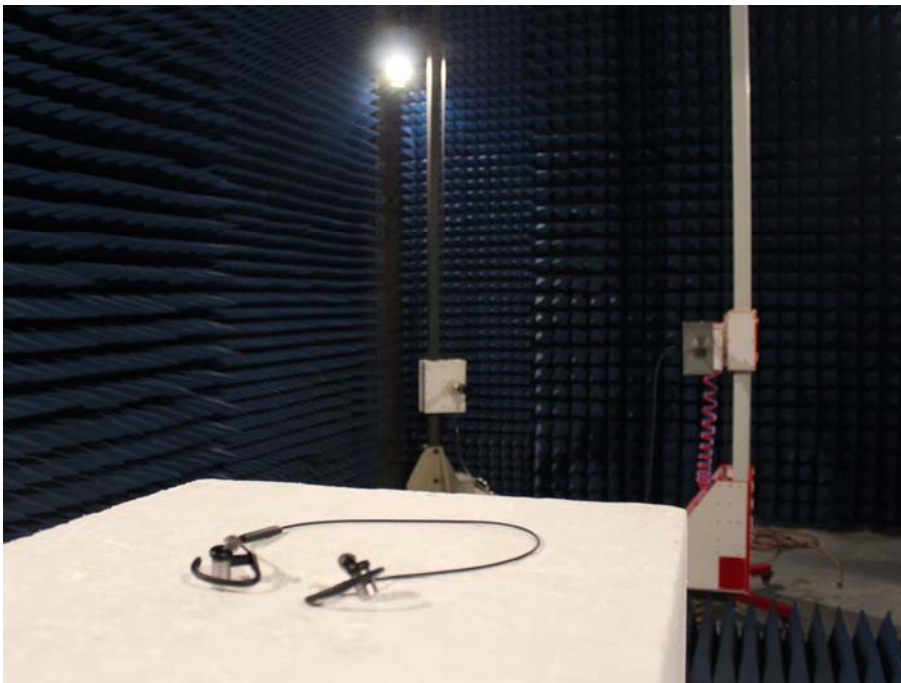

Appendix A: Photographs of Test Setup

Product: Bluetooth headset

Model: BT705M

Radiated Emission

Conducted Emission