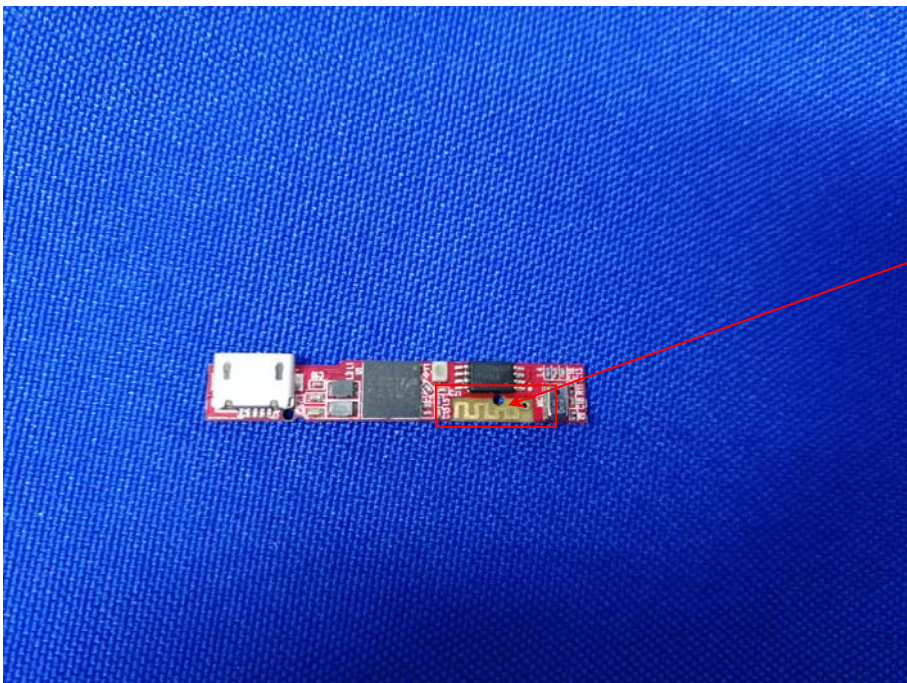

## Appendix B: Photographs of EUT

Product: Bluetooth headset

Model: BT705M

Internal Photos

Antenna