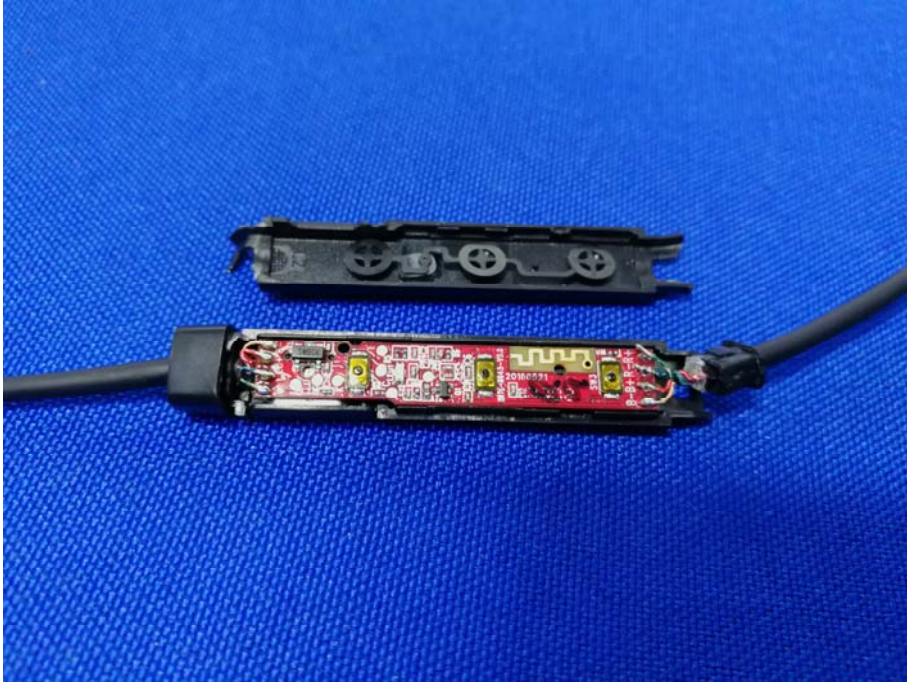

## Appendix B: Photographs of EUT

Product: Bluetooth headset

Model: BT705M

Internal Photos

Antenna