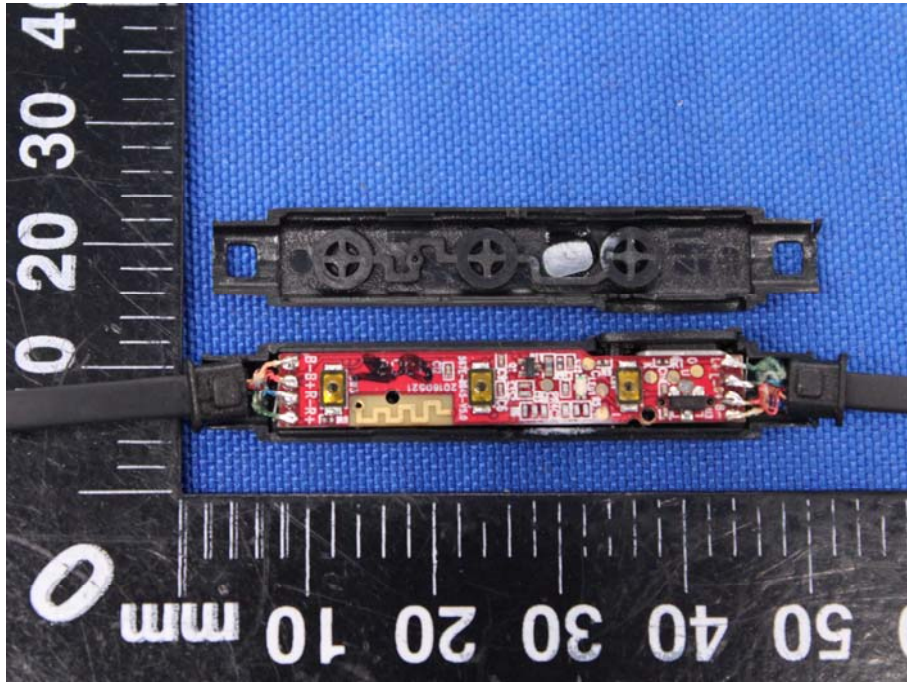

Appendix B: Photographs of EUT

Product: Bluetooth Earphone

Model: BT565T

Internal Photos

Antenna