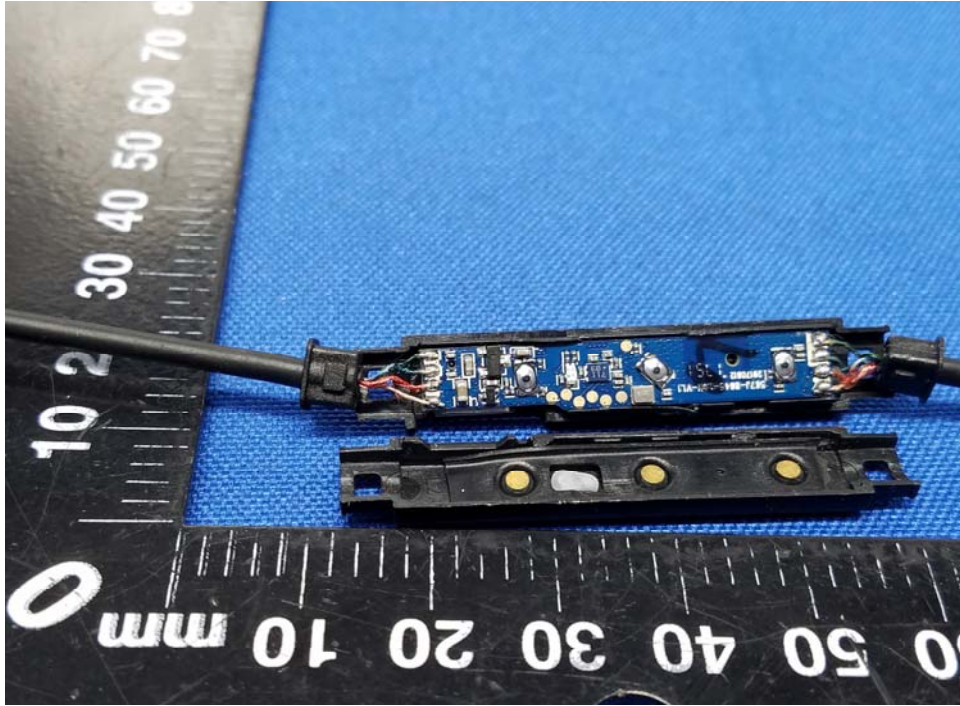

## Appendix B: Photographs of EUT

Product: Bluetooth Earphone

Model: BT565D

Internal Photos

Antenna