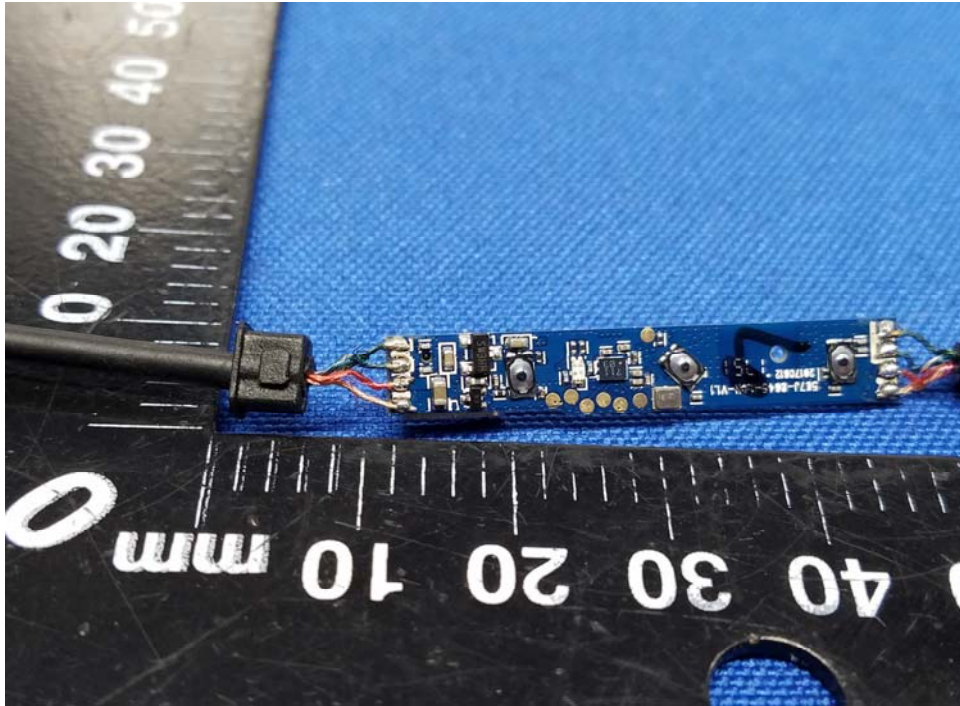

## Appendix B: Photographs of EUT

Product: Bluetooth Earphone

Model: BT565D

Internal Photos

Antenna