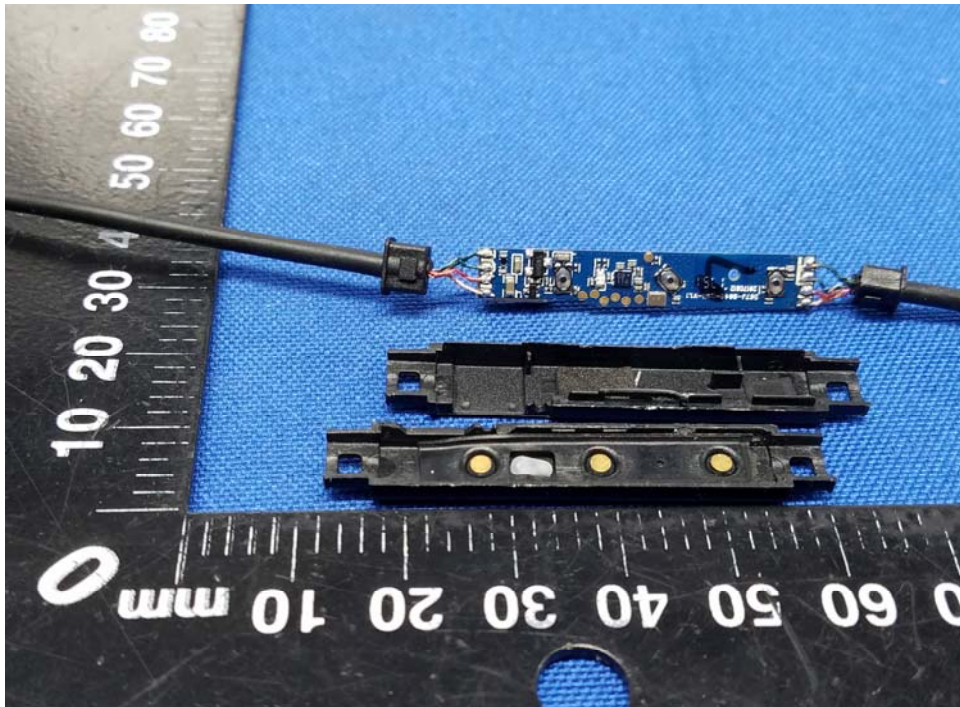

## Appendix B: Photographs of EUT

Product: Bluetooth Earphone

Model: BT565D

Internal Photos

Antenna