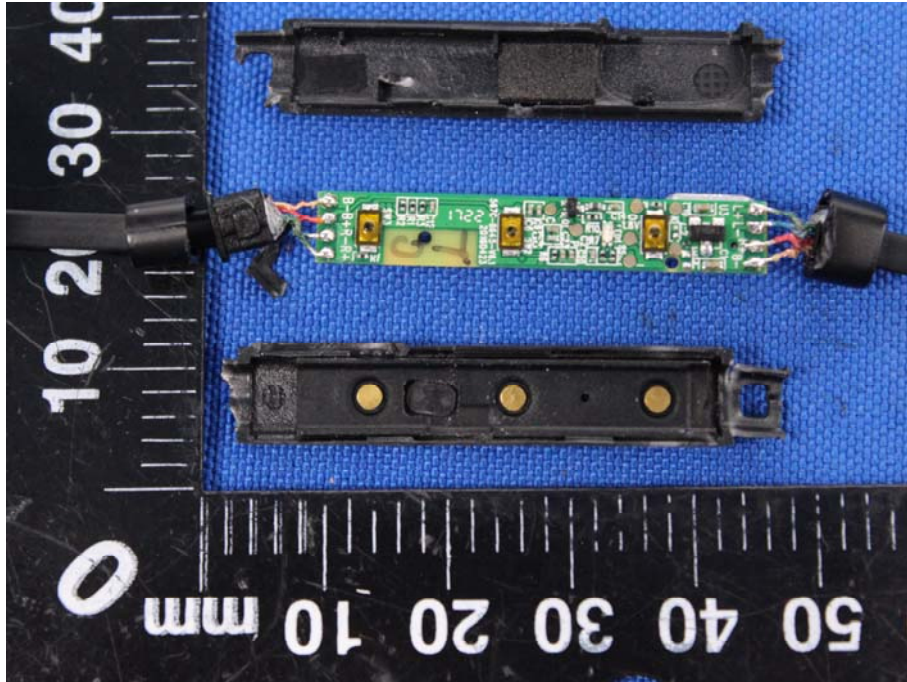

Appendix C: Photographs of EUT

Product: Bluetooth Earphone

Model: BT565A

Internal Photos

Antenna