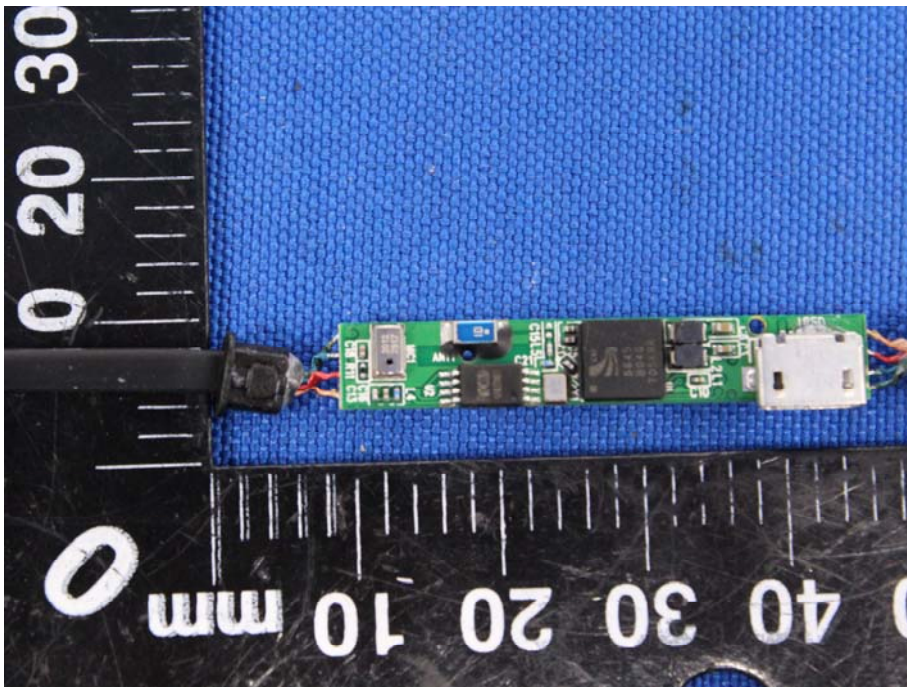

Appendix C: Photographs of EUT

Product: Bluetooth Earphone

Model: BT565A

Internal Photos

Antenna