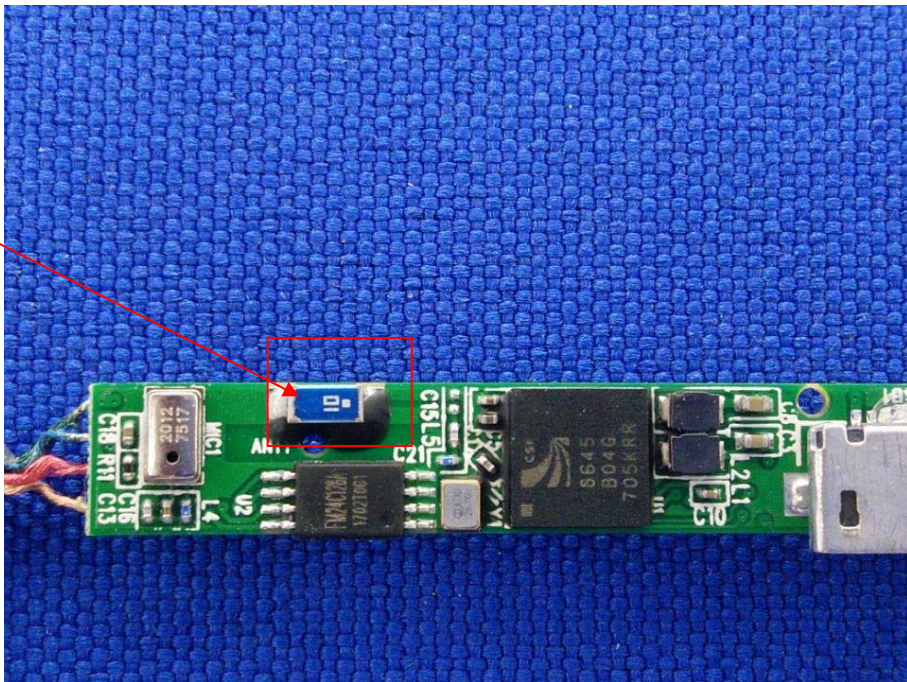

Appendix C: Photographs of EUT

Product: Bluetooth Earphone

Model: BT565A

Internal Photos

Antenna