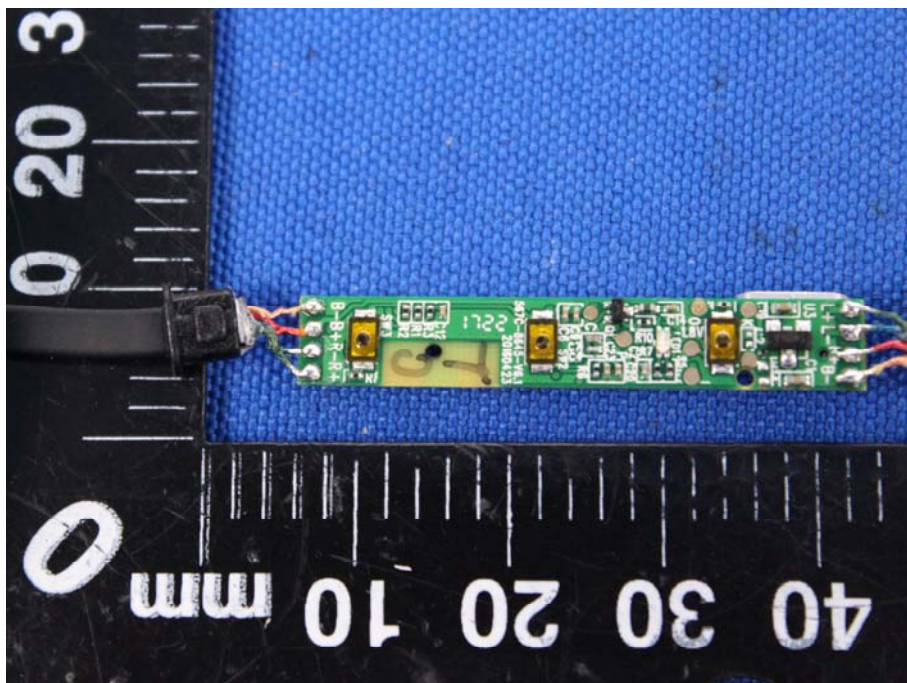

Appendix C: Photographs of EUT

Product: Bluetooth Earphone

Model: BT565A

Internal Photos

Antenna