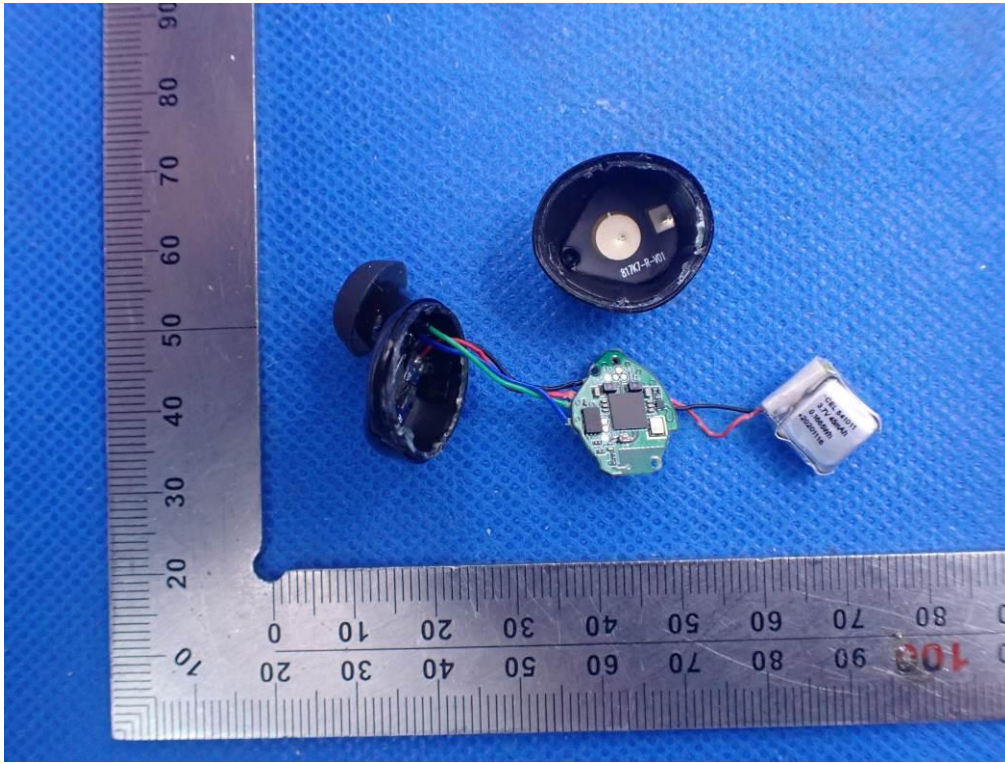

Internal Photos

Test Model: TWS-817K7

Left

OPEN VIEW OF EUT

VIEW OF BATTERY

INTERNAL VIEW OF EUT-1

INTERNAL VIEW OF EUT-2

INTERNAL VIEW OF EUT-3

INTERNAL VIEW OF EUT-4

Right
OPEN VIEW OF EUT

VIEW OF BATTERY

INTERNAL VIEW OF EUT-1

INTERNAL VIEW OF EUT-2

INTERNAL VIEW OF EUT-3

INTERNAL VIEW OF EUT-4

Charging Dock
OPEN VIEW OF EUT

VIEW OF BATTERY

INTERNAL VIEW OF EUT-1

INTERNAL VIEW OF EUT-2

INTERNAL VIEW OF EUT-3

INTERNAL VIEW OF EUT-4