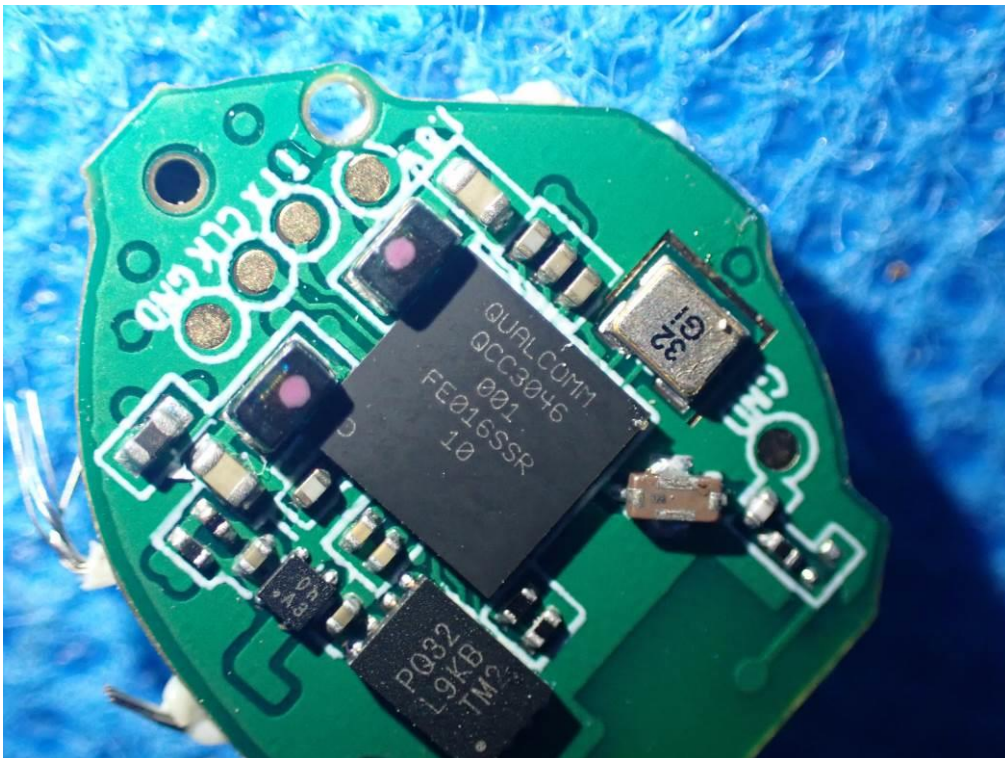

Internal Photos

Test Model: TWS-817K7

Left

OPEN VIEW OF EUT

VIEW OF BATTERY

INTERNAL VIEW OF EUT-1

INTERNAL VIEW OF EUT-2

INTERNAL VIEW OF EUT-3

INTERNAL VIEW OF EUT-4

Right
OPEN VIEW OF EUT

VIEW OF BATTERY

INTERNAL VIEW OF EUT-1

INTERNAL VIEW OF EUT-2

INTERNAL VIEW OF EUT-3

INTERNAL VIEW OF EUT-4

Charging Dock
OPEN VIEW OF EUT

VIEW OF BATTERY

INTERNAL VIEW OF EUT-1

INTERNAL VIEW OF EUT-2

INTERNAL VIEW OF EUT-3

INTERNAL VIEW OF EUT-4