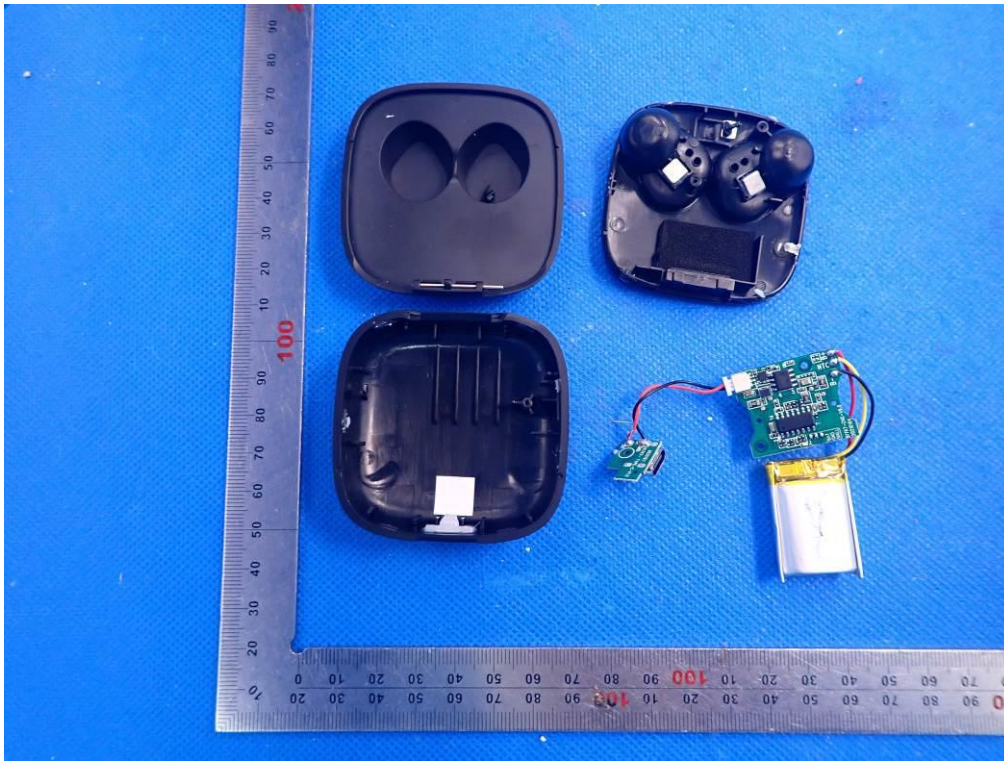

Internal Photos

Test Model: TWS-817K7

Left

OPEN VIEW OF EUT

VIEW OF BATTERY

INTERNAL VIEW OF EUT-1

INTERNAL VIEW OF EUT-2

INTERNAL VIEW OF EUT-3

INTERNAL VIEW OF EUT-4

Right
OPEN VIEW OF EUT

VIEW OF BATTERY

INTERNAL VIEW OF EUT-1

INTERNAL VIEW OF EUT-2

INTERNAL VIEW OF EUT-3

INTERNAL VIEW OF EUT-4

Charging Dock
OPEN VIEW OF EUT

VIEW OF BATTERY

INTERNAL VIEW OF EUT-1

INTERNAL VIEW OF EUT-2

INTERNAL VIEW OF EUT-3

INTERNAL VIEW OF EUT-4