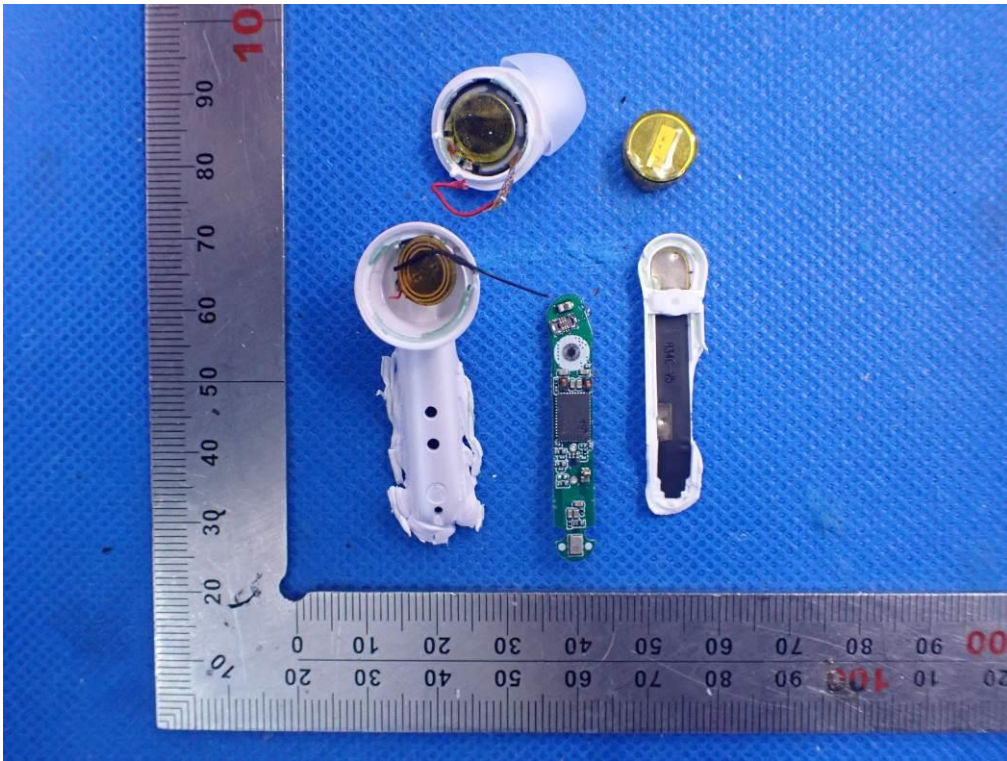

Internal Photos

Test Model: ANC-834C

Left

OPEN VIEW OF EUT

VIEW OF BATTERY

INTERNAL VIEW OF EUT-1

INTERNAL VIEW OF EUT-2

INTERNAL VIEW OF EUT-3

INTERNAL VIEW OF EUT-4

Right
OPEN VIEW OF EUT

VIEW OF BATTERY

INTERNAL VIEW OF EUT-1

INTERNAL VIEW OF EUT-2

INTERNAL VIEW OF EUT-3

INTERNAL VIEW OF EUT-4

Charging Dock
OPEN VIEW OF EUT

VIEW OF BATTERY

INTERNAL VIEW OF EUT-1

INTERNAL VIEW OF EUT-2

INTERNAL VIEW OF EUT-3

INTERNAL VIEW OF EUT-4