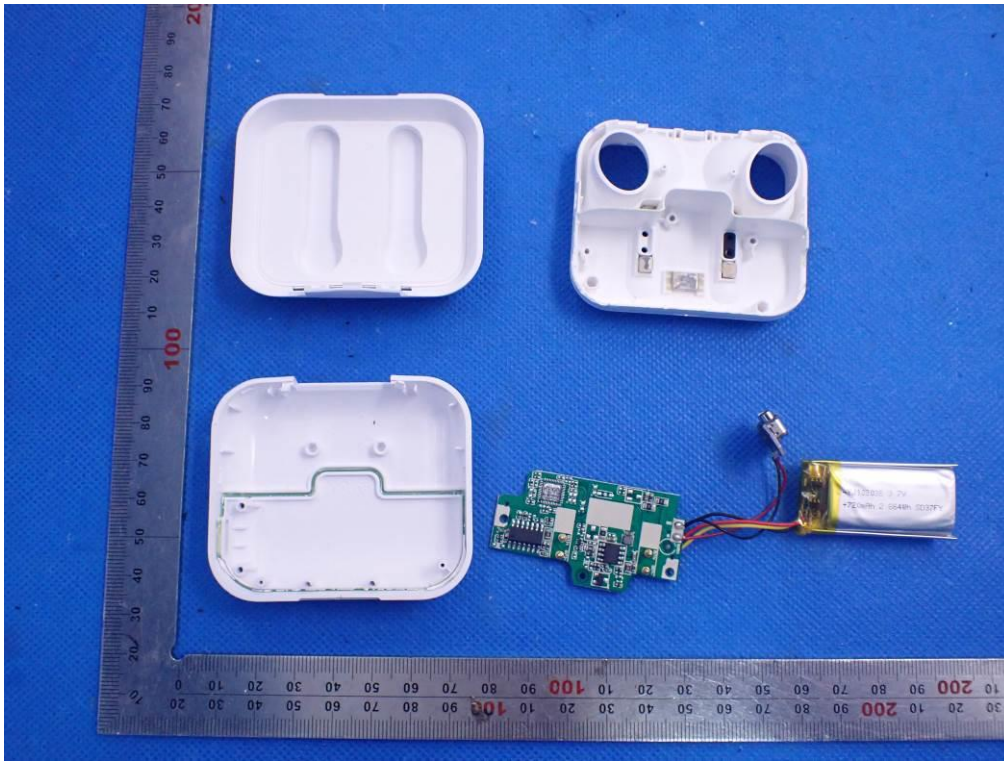

Internal Photos

Test Model: ANC-834C

Left

OPEN VIEW OF EUT

VIEW OF BATTERY

INTERNAL VIEW OF EUT-1

INTERNAL VIEW OF EUT-2

INTERNAL VIEW OF EUT-3

INTERNAL VIEW OF EUT-4

Right
OPEN VIEW OF EUT

VIEW OF BATTERY

INTERNAL VIEW OF EUT-1

INTERNAL VIEW OF EUT-2

INTERNAL VIEW OF EUT-3

INTERNAL VIEW OF EUT-4

Charging Dock
OPEN VIEW OF EUT

VIEW OF BATTERY

INTERNAL VIEW OF EUT-1

INTERNAL VIEW OF EUT-2

INTERNAL VIEW OF EUT-3

INTERNAL VIEW OF EUT-4