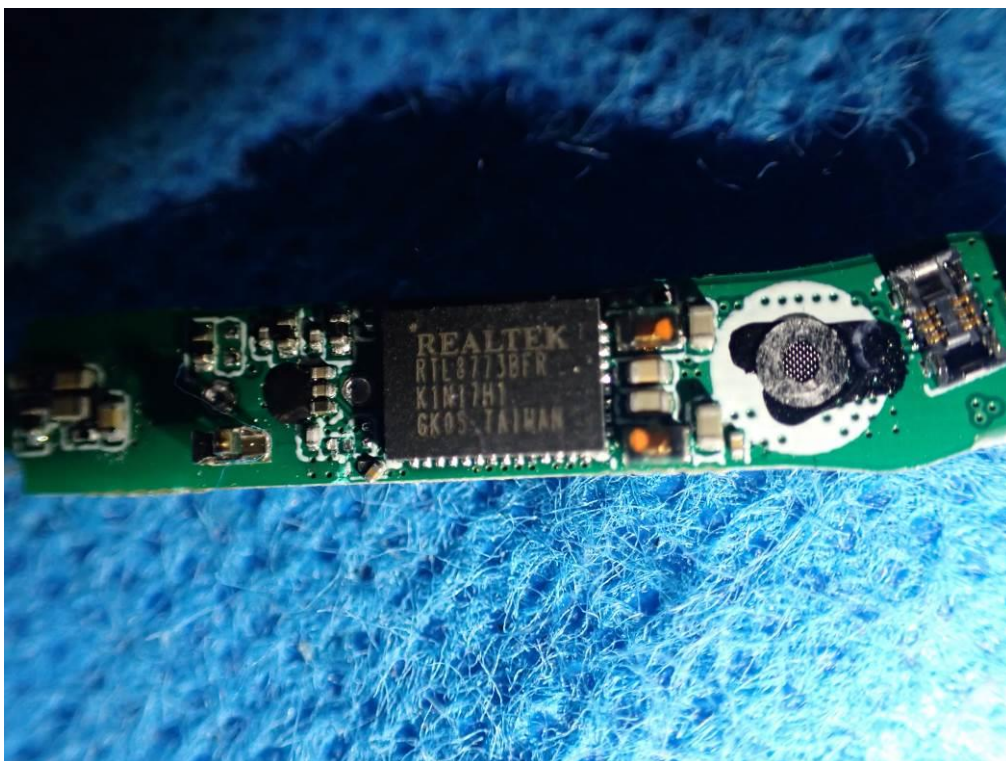

Internal Photos

Test Model: ANC-834C

Left

OPEN VIEW OF EUT

VIEW OF BATTERY

INTERNAL VIEW OF EUT-1

INTERNAL VIEW OF EUT-2

INTERNAL VIEW OF EUT-3

INTERNAL VIEW OF EUT-4

Right
OPEN VIEW OF EUT

VIEW OF BATTERY

INTERNAL VIEW OF EUT-1

INTERNAL VIEW OF EUT-2

INTERNAL VIEW OF EUT-3

INTERNAL VIEW OF EUT-4

Charging Dock
OPEN VIEW OF EUT

VIEW OF BATTERY

INTERNAL VIEW OF EUT-1

INTERNAL VIEW OF EUT-2

INTERNAL VIEW OF EUT-3

INTERNAL VIEW OF EUT-4