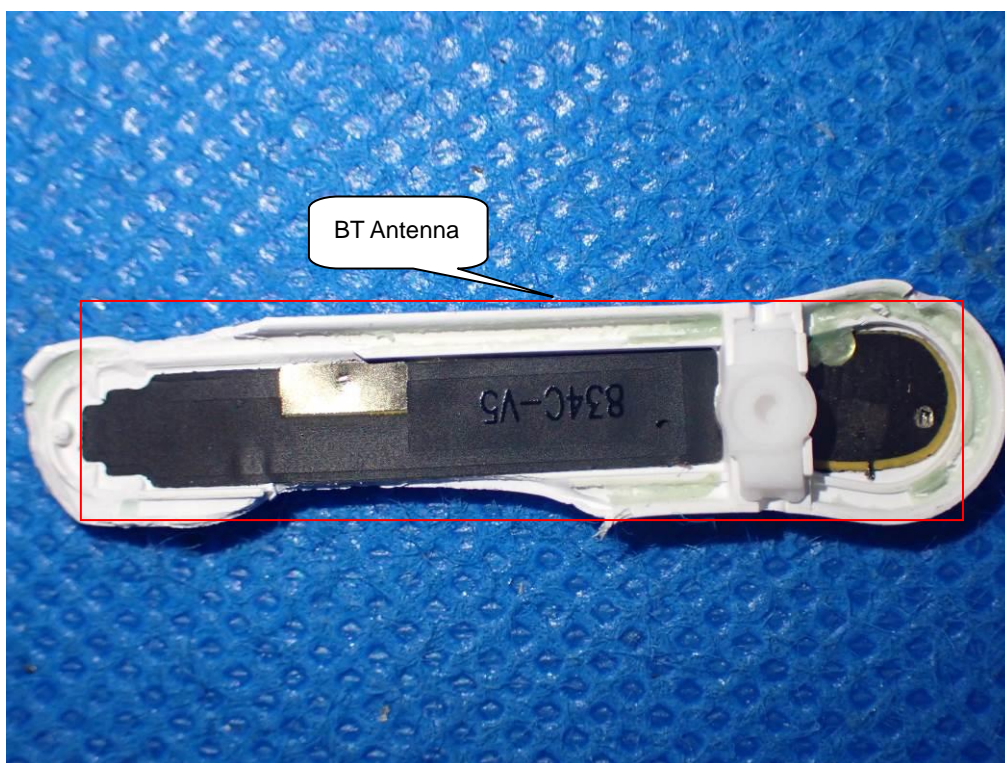

Internal Photos

Test Model: ANC-834C

Left

OPEN VIEW OF EUT

VIEW OF BATTERY

INTERNAL VIEW OF EUT-1

INTERNAL VIEW OF EUT-2

INTERNAL VIEW OF EUT-3

INTERNAL VIEW OF EUT-4

Right
OPEN VIEW OF EUT

VIEW OF BATTERY

INTERNAL VIEW OF EUT-1

INTERNAL VIEW OF EUT-2

INTERNAL VIEW OF EUT-3

INTERNAL VIEW OF EUT-4

Charging Dock
OPEN VIEW OF EUT

VIEW OF BATTERY

INTERNAL VIEW OF EUT-1

INTERNAL VIEW OF EUT-2

INTERNAL VIEW OF EUT-3

INTERNAL VIEW OF EUT-4