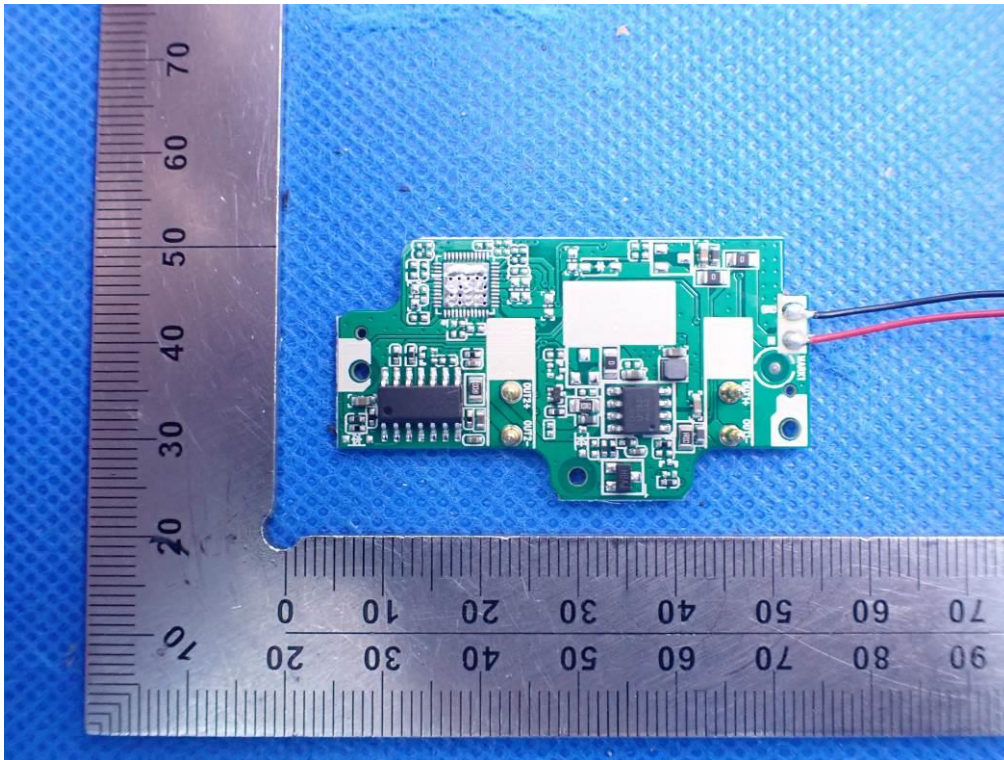

Internal Photos

Test Model: ANC-834C

Left

OPEN VIEW OF EUT

VIEW OF BATTERY

INTERNAL VIEW OF EUT-1

INTERNAL VIEW OF EUT-2

INTERNAL VIEW OF EUT-3

INTERNAL VIEW OF EUT-4

Right
OPEN VIEW OF EUT

VIEW OF BATTERY

INTERNAL VIEW OF EUT-1

INTERNAL VIEW OF EUT-2

INTERNAL VIEW OF EUT-3

INTERNAL VIEW OF EUT-4

Charging Dock
OPEN VIEW OF EUT

VIEW OF BATTERY

INTERNAL VIEW OF EUT-1

INTERNAL VIEW OF EUT-2

INTERNAL VIEW OF EUT-3

INTERNAL VIEW OF EUT-4