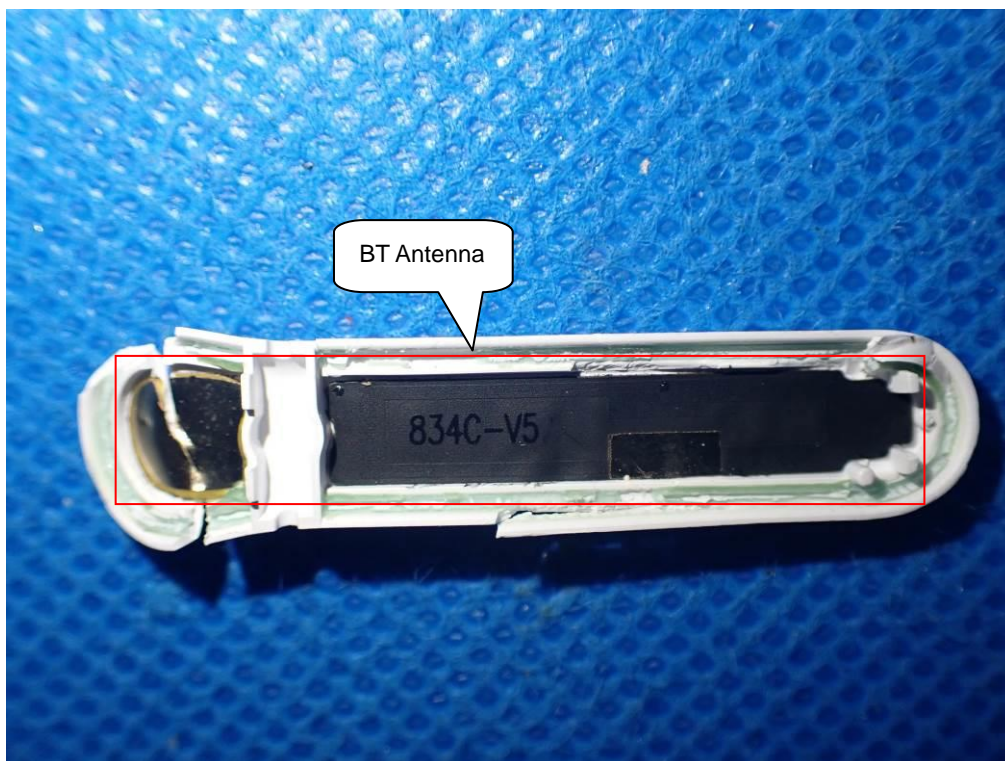

Internal Photos

Test Model: ANC-834C

Left

OPEN VIEW OF EUT

VIEW OF BATTERY

INTERNAL VIEW OF EUT-1

INTERNAL VIEW OF EUT-2

INTERNAL VIEW OF EUT-3

INTERNAL VIEW OF EUT-4

Right
OPEN VIEW OF EUT

VIEW OF BATTERY

INTERNAL VIEW OF EUT-1

INTERNAL VIEW OF EUT-2

INTERNAL VIEW OF EUT-3

INTERNAL VIEW OF EUT-4

Charging Dock
OPEN VIEW OF EUT

VIEW OF BATTERY

INTERNAL VIEW OF EUT-1

INTERNAL VIEW OF EUT-2

INTERNAL VIEW OF EUT-3

INTERNAL VIEW OF EUT-4