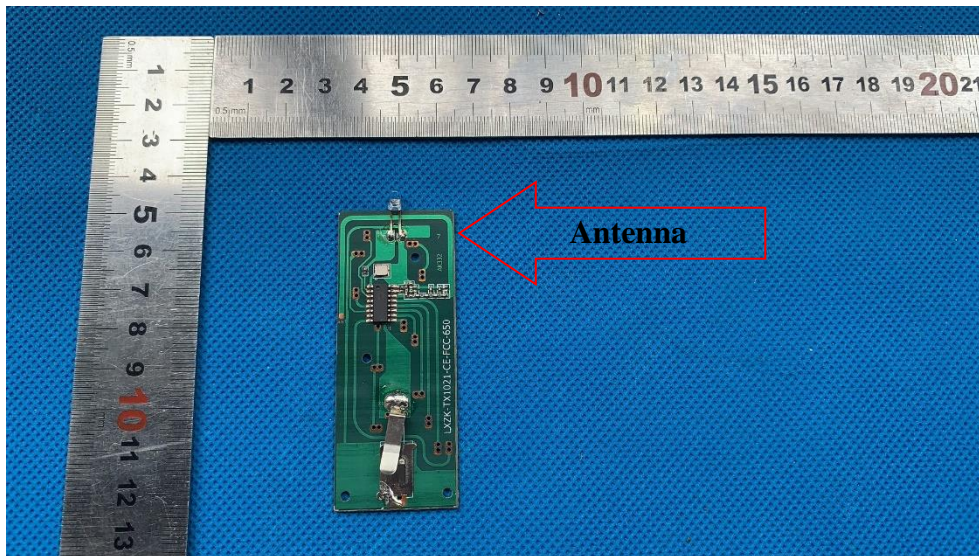

China

Internal Photos Documentation

Manufacturer: LUMI LEGEND CORPORATION
Product: Remote Control
FCC ID: 2AG62LDT54-433

China

Page 2 of 2

Internal Photos Documentation

Manufacturer: LUMI LEGEND CORPORATION
Product: Remote Control
FCC ID: 2AG62LDT54-433