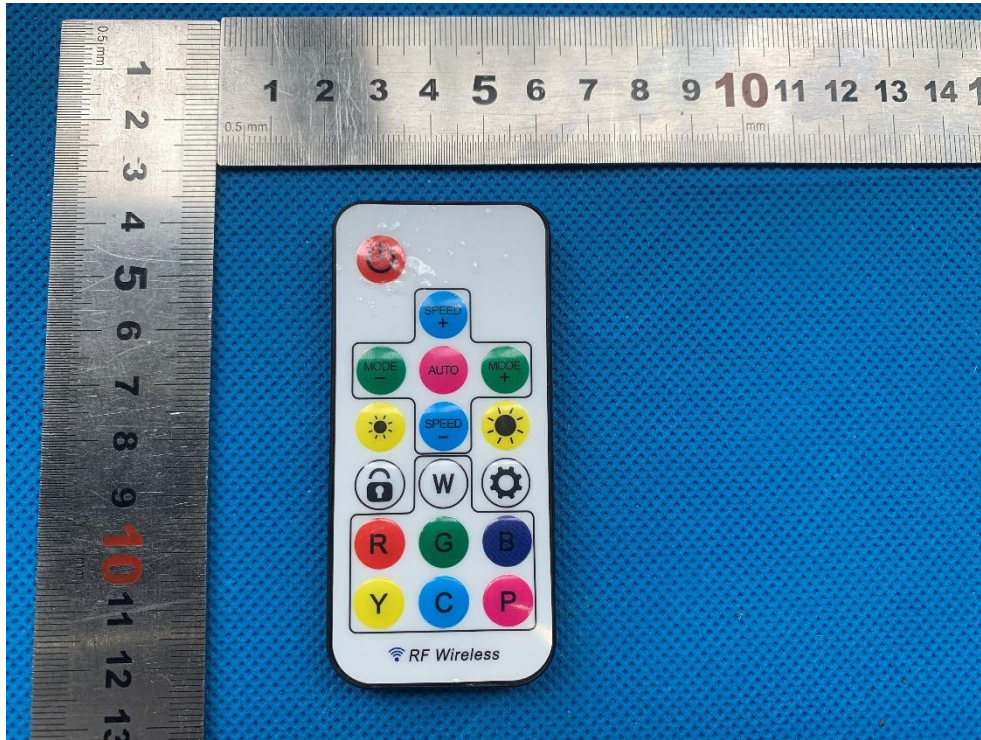

China

External Photos Documentation

Manufacturer: LUMI LEGEND CORPORATION
Product: Remote Control
FCC ID: 2AG62LDT54-433

China

Page 2 of 3

External Photos Documentation

Manufacturer: LUMI LEGEND CORPORATION
Product: Remote Control
FCC ID: 2AG62LDT54-433

China

External Photos Documentation

Manufacturer: LUMI LEGEND CORPORATION
Product: Remote Control
FCC ID: 2AG62LDT54-433