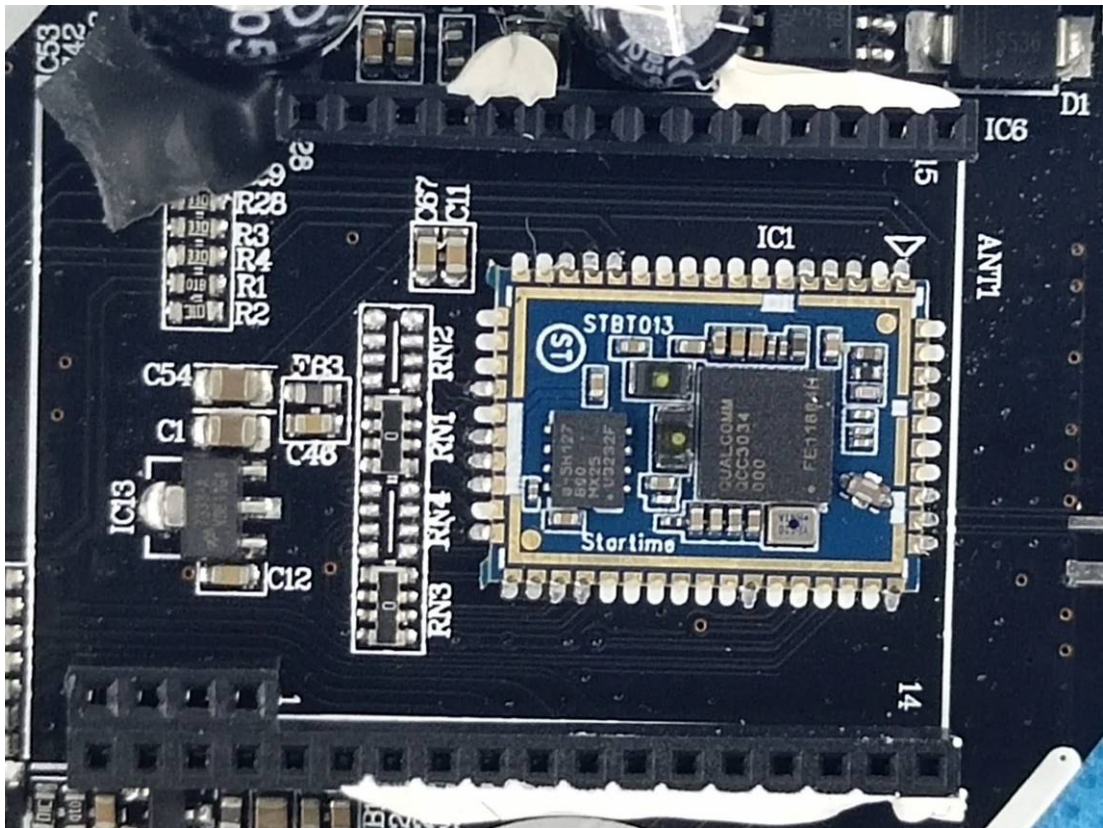

# EXHIBIT C - EUT INTERNAL PHOTOGRAPHS

FLF-6WBS

Chip1

BT Antenna

WiFi Antenna

Passive