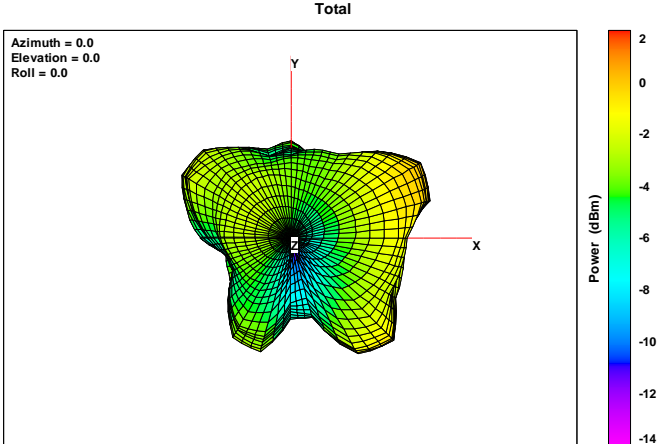

Lumi Legend Corporation

Bluetooth antenna specification

Model: AT2

Antenna Type:PCB antenna

Maximum Antenna Gain:0dBi

Manufacture:Lumi Legend Corporation

Product Picture:

Antenna Pattern 2400MHz

2450MHz

2500MHz