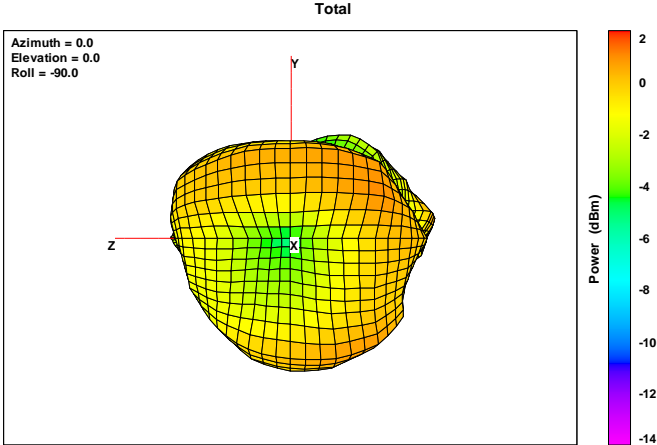

Lumi Legend Corporation

Bluetooth antenna specification

Model: AT2

Antenna Type:PCB antenna

Maximum Antenna Gain:0dBi

Manufacture:Lumi Legend Corporation

Product Picture:

Antenna Pattern 2400MHz