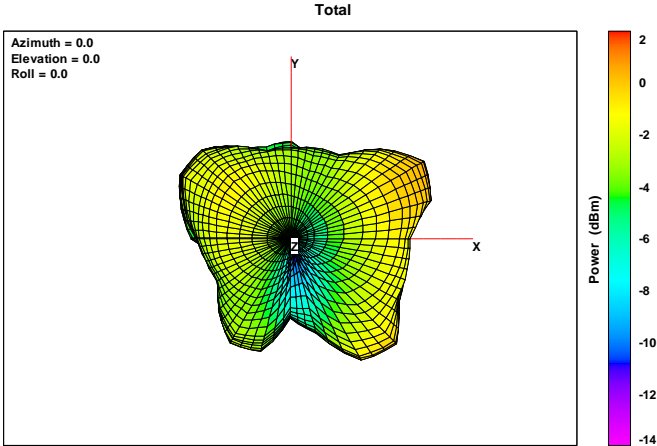

Lumi Legend Corporation

Bluetooth antenna specification

Model: AT2

Antenna Type:PCB antenna

Maximum Antenna Gain:0dBi

Manufacture:Lumi Legend Corporation

Product Picture:

Antenna Pattern 2400MHz

2450MHz

2500MHz