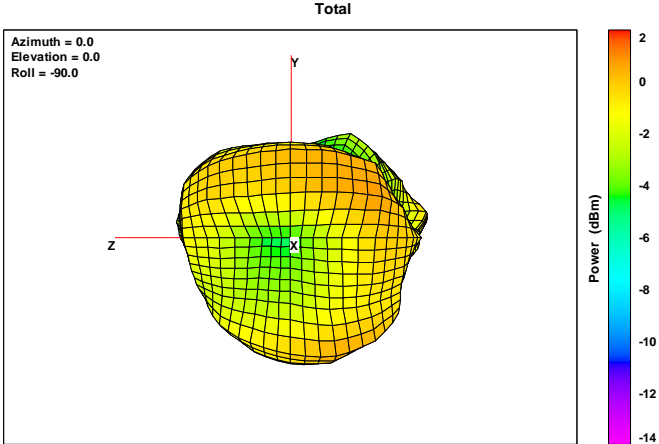

Lumi Legend Corporation

Bluetooth antenna specification

Model: AT2

Antenna Type:PCB antenna

Maximum Antenna Gain:0dBi

Manufacture:Lumi Legend Corporation

Product Picture:

Antenna Pattern 2400MHz

2450MHz

2500MHz