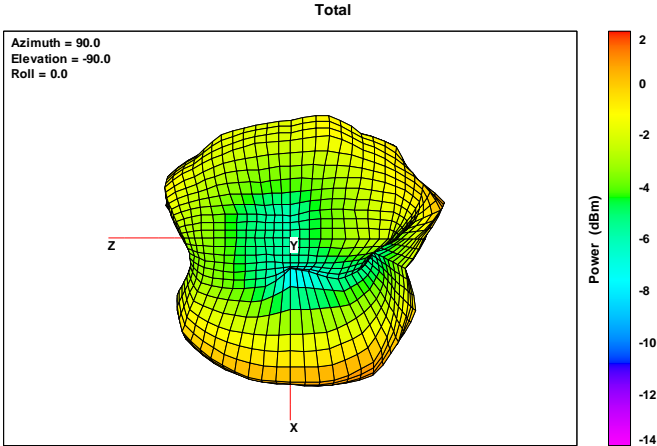

Lumi Legend Corporation

Bluetooth antenna specification

Model: AT2

Antenna Type:PCB antenna

Maximum Antenna Gain:0dBi

Manufacture:Lumi Legend Corporation

Product Picture:

Antenna Pattern 2400MHz