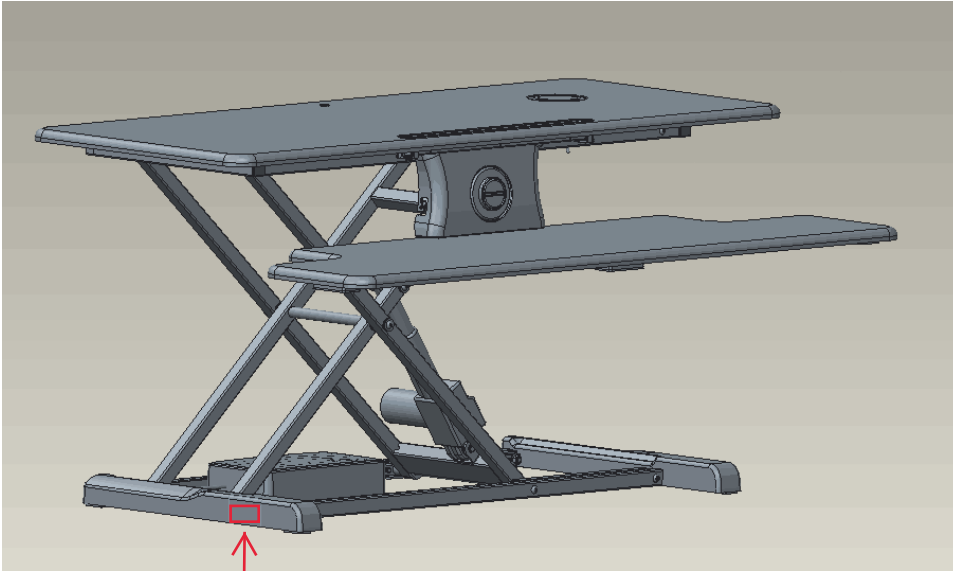

DWS18-05 Label

Size:60*35mm

Electric Sit-Stand Desktop Workstation
DWS18-05

Input:29V $\overline{\text{---}}$ 52W
serial number: xxxxxxxxx

Manufacturer:
LUMI LEGEND CORPORATION
22/F., Building 1, Lisi Plaza,
Huifeng East Road,
Ningbo, China 315100

Note:
This product need pausing for
18 minutes after working for 2
minutes continuously.

Importer:
Name: xxxxx
Address: xxxxx

FCC ID:2AG62DWS18
This device complies with part 15 of the
FCC Rules. Operation is subject to the
following two conditions:(1)This device
may not cause harmful interference,
and(2)this device must accept any
interference received, including
interference that may cause undesired
operation.