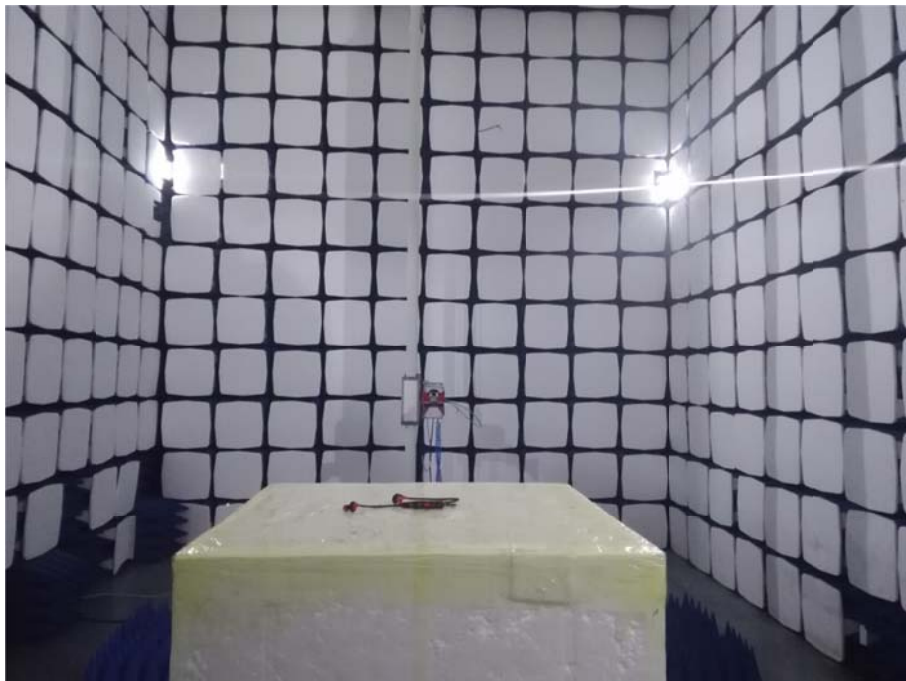

EXHIBIT 4 - TEST SETUP PHOTOGRAPHS

Conducted Emission Test Setup

Radiation Emission Test Setup (Below 30MHz)

Radiation Emission Test Setup (30MHz to 1GHz)

Radiation Emission Test Setup (1GHz to 18GHz)

Radiation Emission Test Setup (Above 18GHz)