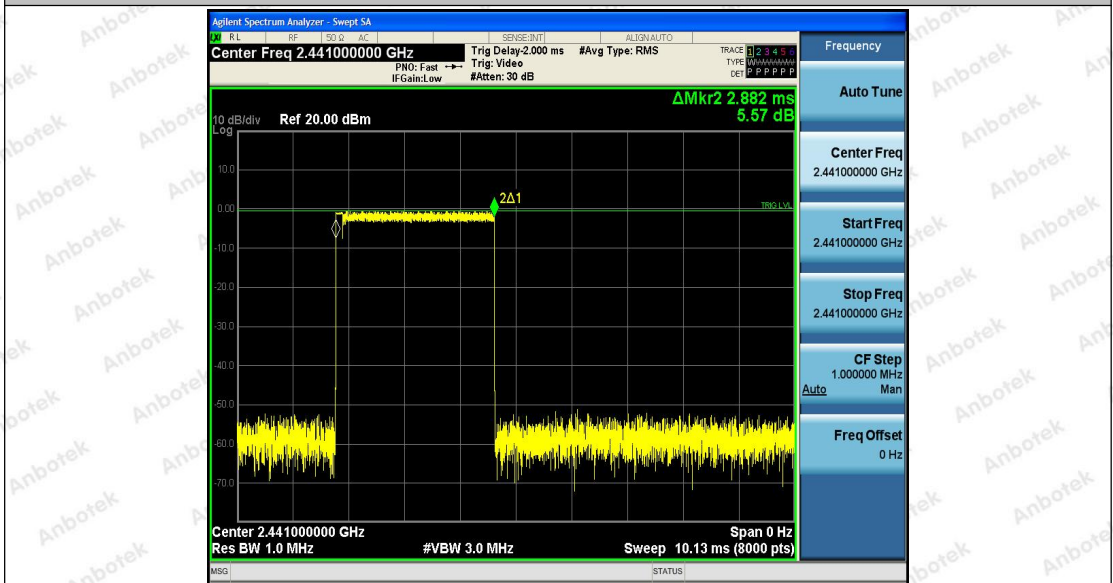

3DH5_Ant1_Hop

Shenzhen Anbotek Compliance Laboratory Limited

Address: 1/F., Building D, Sogood Science and Technology Park, Sanwei Community, Hangcheng Street, Bao'an District, Shenzhen, Guangdong, China.

Tel: (86) 755-26066440   Fax: (86) 755-26014772   Email: service@anbotek.com

Hotline
400-003-0500
www.anbotek.com