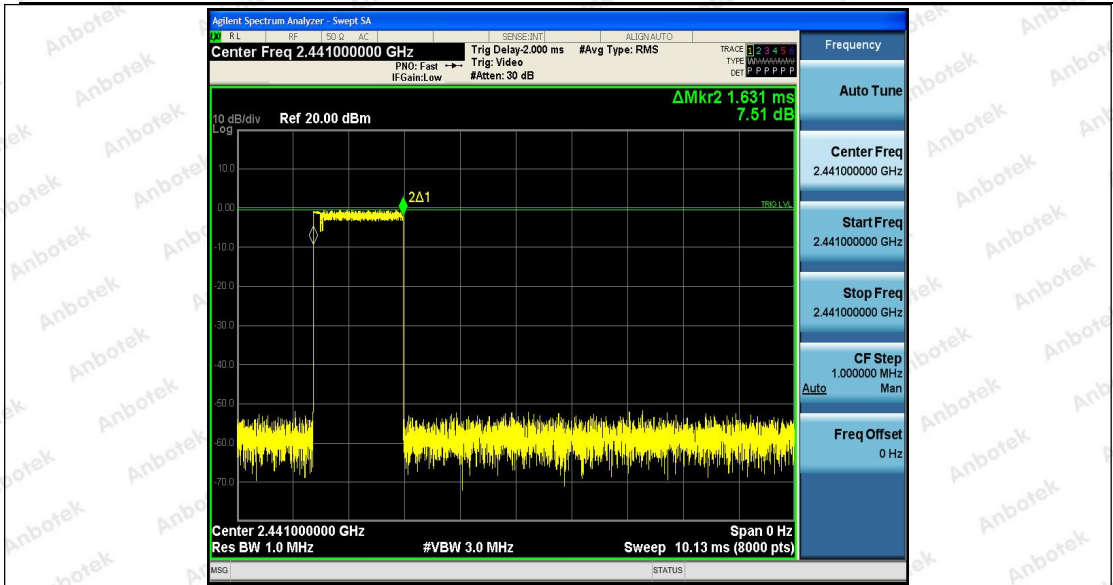

3DH5_Ant1_Hop

Shenzhen Anbotek Compliance Laboratory Limited

Address: 1/F., Building D, Sogood Science and Technology Park, Sanwei Community, Hangcheng Street, Bao'an District, Shenzhen, Guangdong, China.

Tel: (86) 755-26066440   Fax: (86) 755-26014772   Email: service@anbotek.com

Hotline
400-003-0500
www.anbotek.com