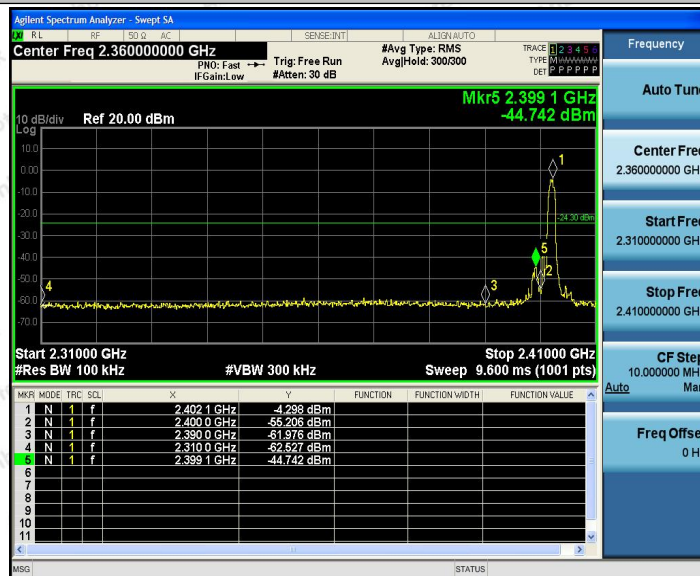

2DH5_Ant1_Low_2402

Shenzhen Anbotek Compliance Laboratory Limited

Address: 1/F., Building D, Sogood Science and Technology Park, Sanwei Community, Hangcheng Street, Bao'an District, Shenzhen, Guangdong, China.
Tel: (86) 755-26066440 Fax: (86) 755-26014772 Email: service@anbotek.com

Hotline 400-003-0500
www.anbotek.com