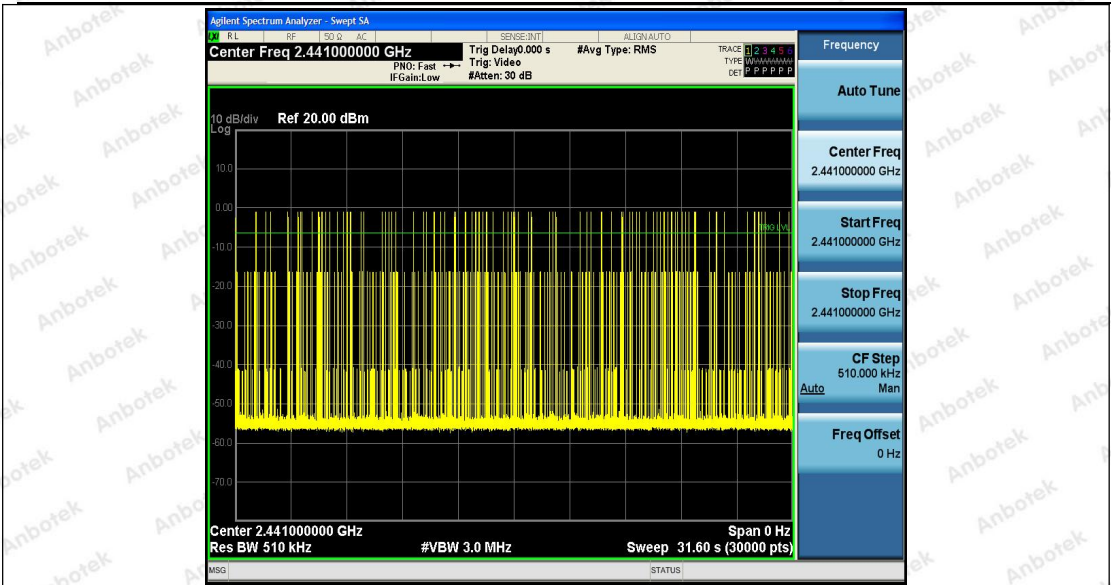

3DH1_Ant1_Hop