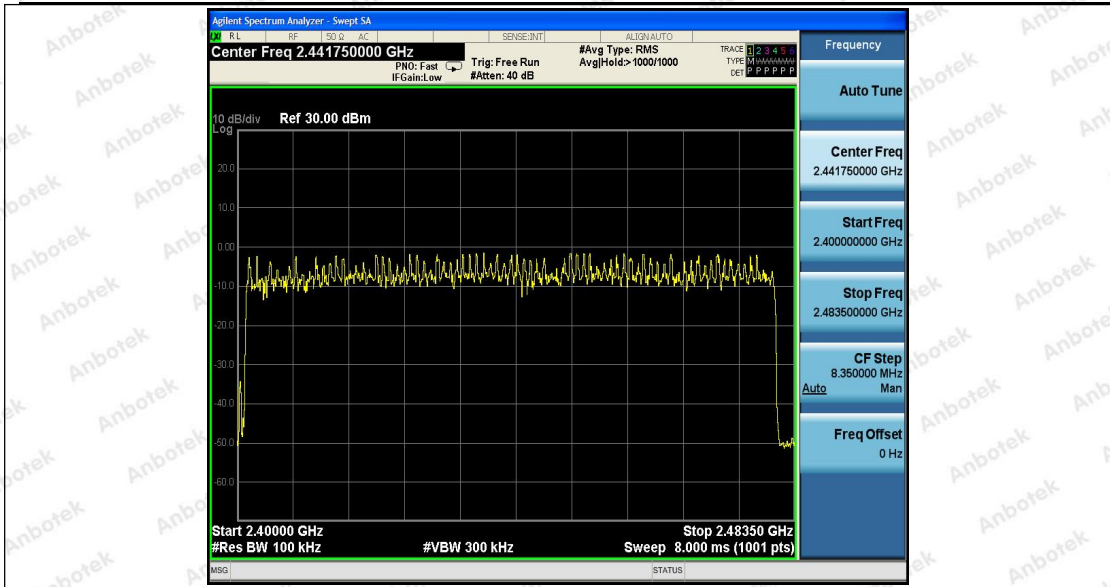

Shenzhen Anbotek Compliance Laboratory Limited

Address: 1/F., Building D, Sogood Science and Technology Park, Sanwei Community, Hangcheng Street, Bao'an District, Shenzhen, Guangdong, China.

Tel: (86) 755-26066440 Fax: (86) 755-26014772 Email: service@anbotek.com

Hotline
400-003-0500
www.anbotek.com