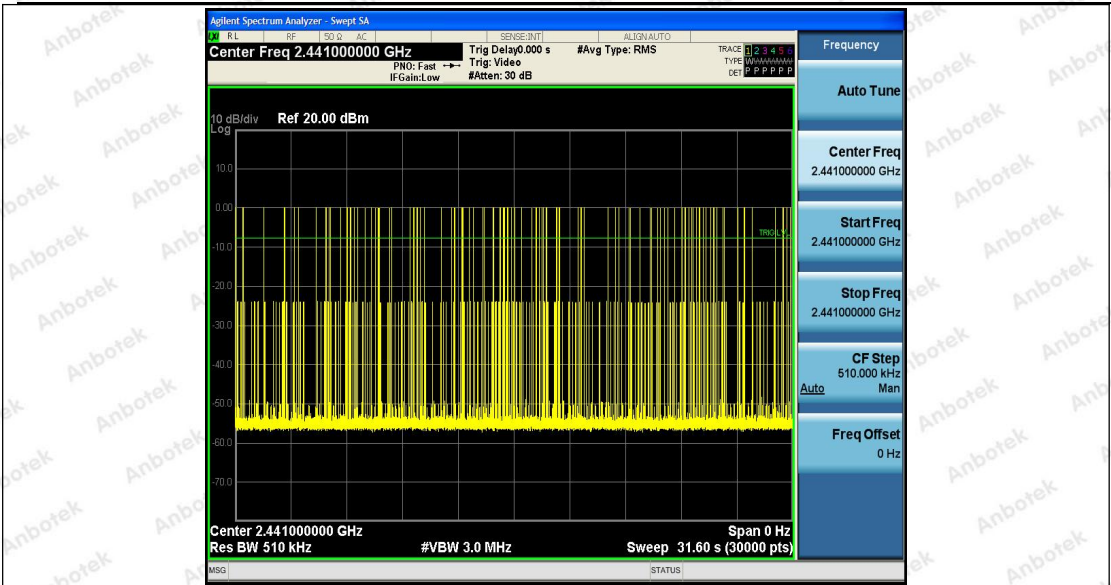

2DH1_Ant1_Hop