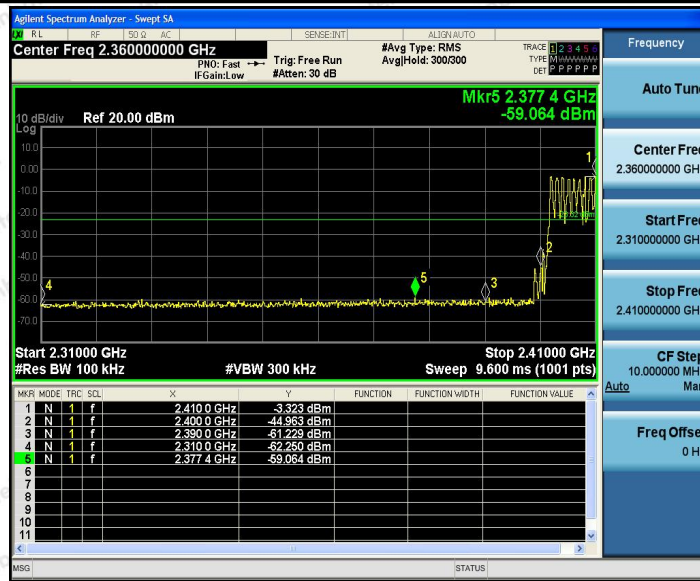

Shenzhen Anbotek Compliance Laboratory Limited

Address: 1/F., Building D, Sogood Science and Technology Park, Sanwei Community, Hangcheng Street, Bao'an District, Shenzhen, Guangdong, China.
Tel: (86) 755-26066440 Fax: (86) 755-26014772 Email: service@anbotek.com

Hotline 400-003-0500
www.anbotek.com