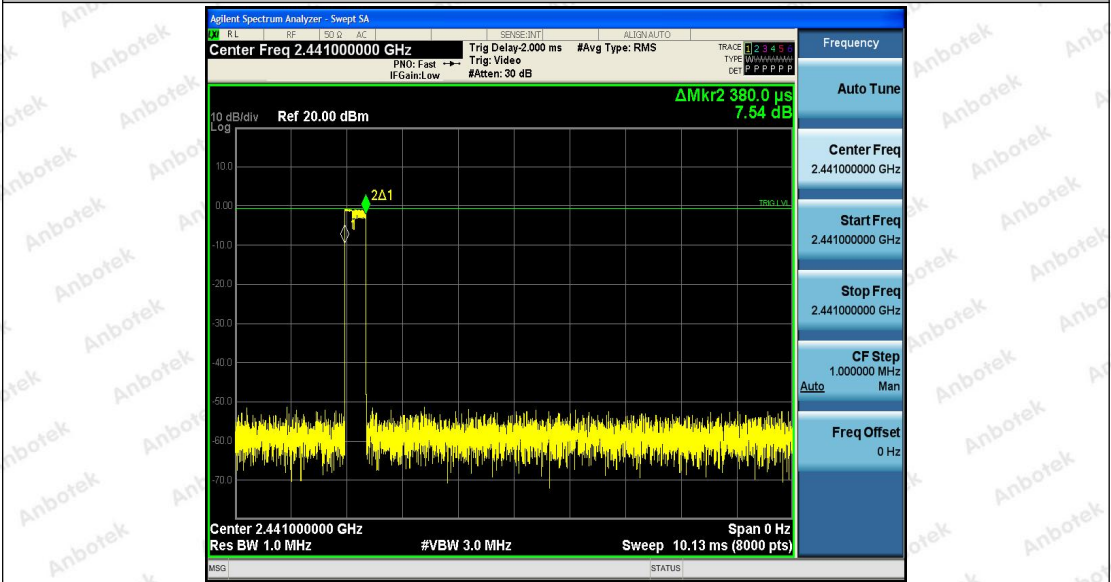

2DH3_Ant1_Hop