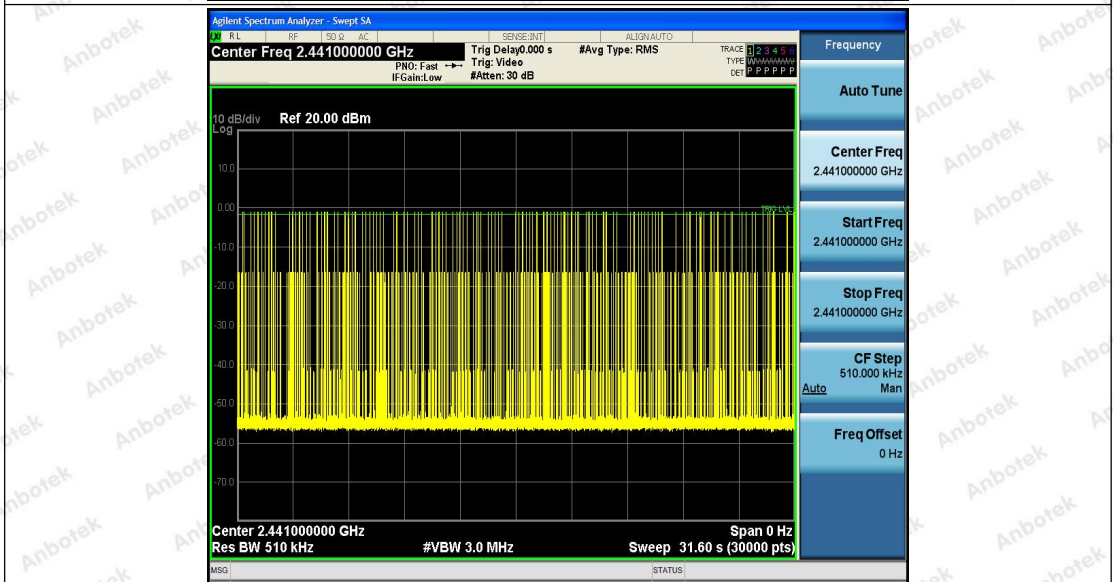

2DH5_Ant1_Hop

Shenzhen Anbotek Compliance Laboratory Limited

Address: 1/F., Building D, Sogood Science and Technology Park, Sanwei Community, Hangcheng Street, Bao'an District, Shenzhen, Guangdong, China.
Tel: (86) 755-26066440   Fax: (86) 755-26014772   Email: service@anbotek.com

Hotline
400-003-0500
www.anbotek.com