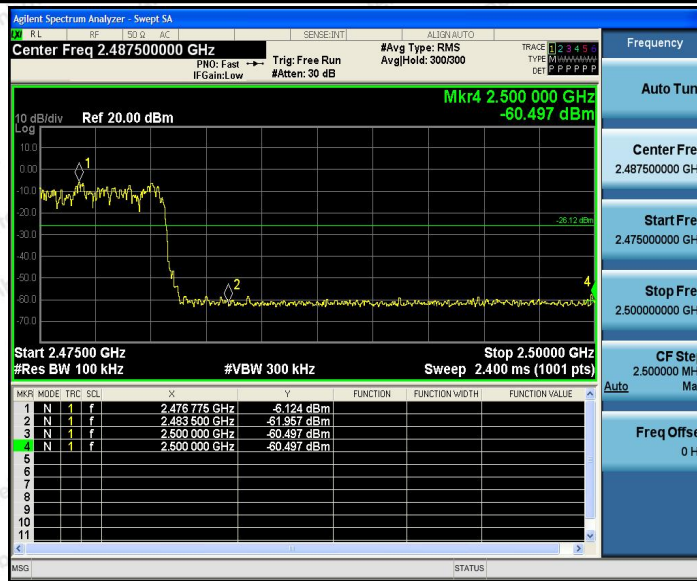

3DH5_Ant1_Low_2402