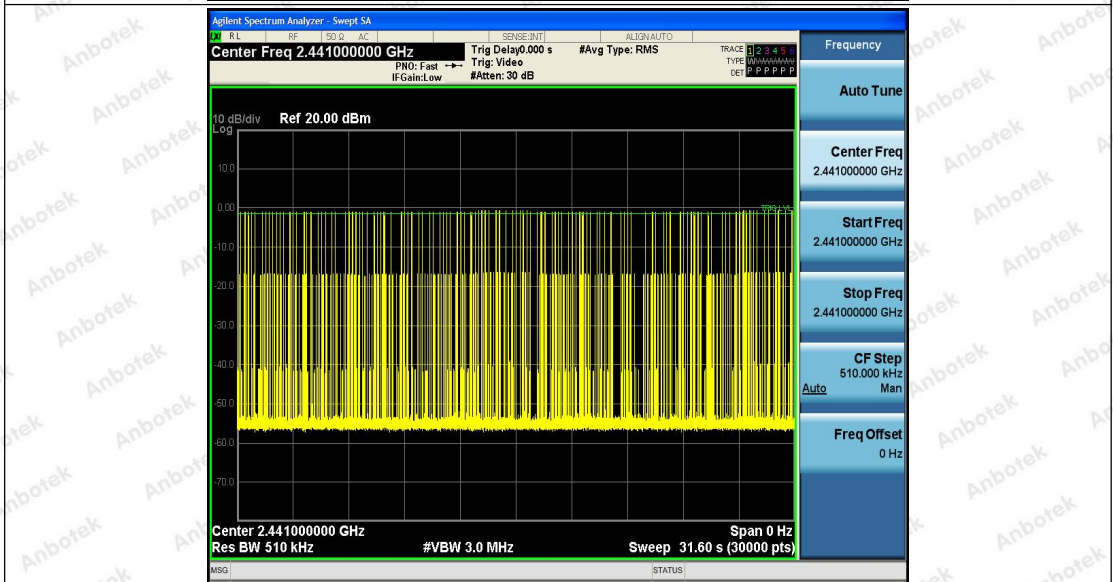

3DH5_Ant1_Hop

Shenzhen Anbotek Compliance Laboratory Limited

Address: 1/F., Building D, Sogood Science and Technology Park, Sanwei Community, Hangcheng Street, Bao'an District, Shenzhen, Guangdong, China.

Tel: (86) 755-26066440   Fax: (86) 755-26014772   Email: service@anbotek.com

Hotline
400-003-0500
www.anbotek.com