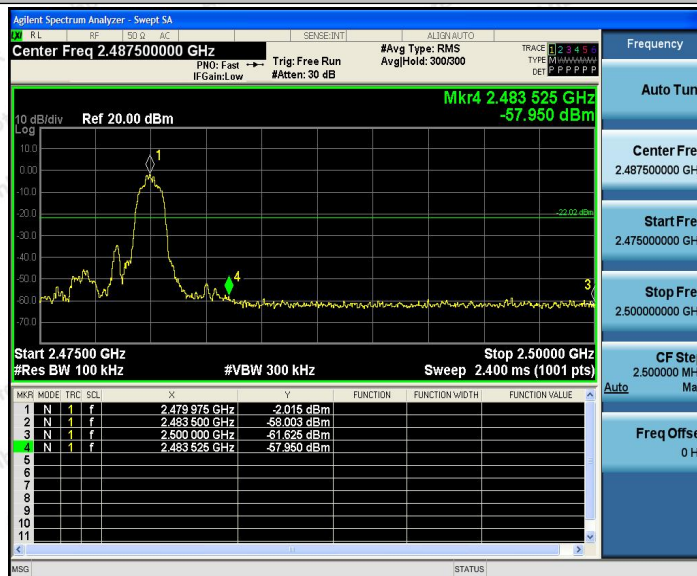

Shenzhen Anbotek Compliance Laboratory Limited

Address: 1/F., Building D, Sogood Science and Technology Park, Sanwei Community, Hangcheng Street, Bao'an District, Shenzhen, Guangdong, China.
Tel: (86) 755-26066440 Fax: (86) 755-26014772 Email: service@anbotek.com

Hotline
400-003-0500
www.anbotek.com