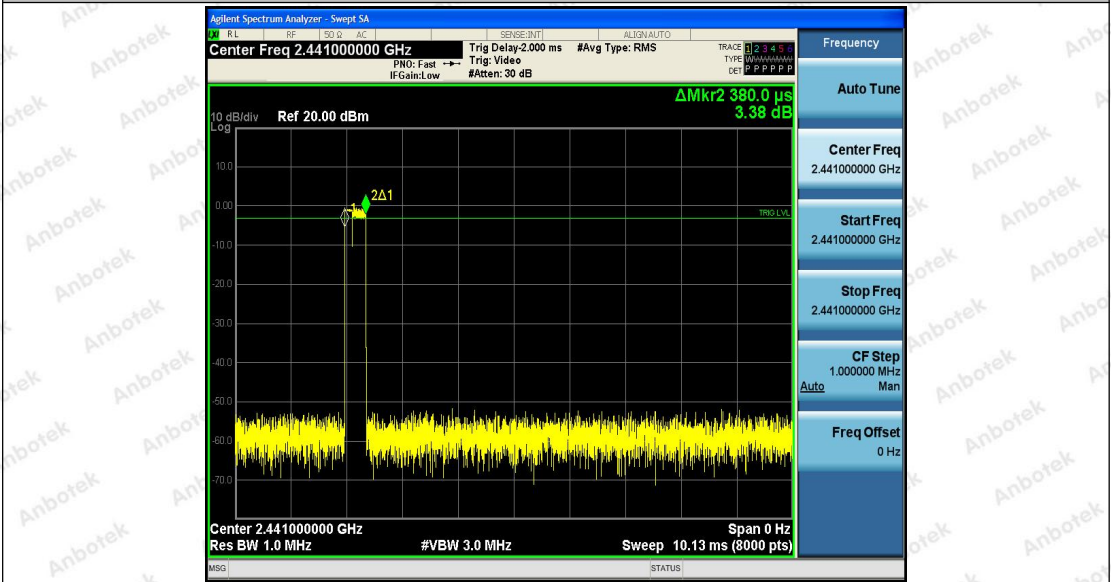

3DH3_Ant1_Hop

Shenzhen Anbotek Compliance Laboratory Limited

Address: 1/F., Building D, Sogood Science and Technology Park, Sanwei Community, Hangcheng Street, Bao'an District, Shenzhen, Guangdong, China.
Tel: (86) 755-26066440 Fax: (86) 755-26014772 Email: service@anbotek.com

Hotline 400-003-0500
www.anbotek.com