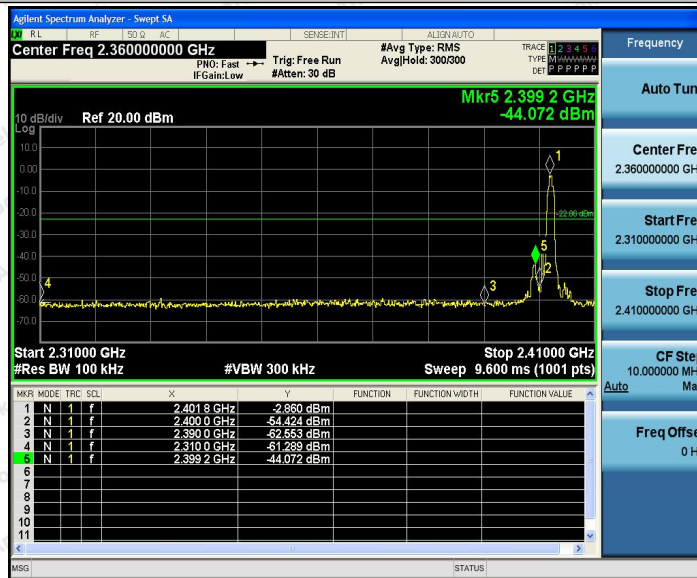

3DH5_Ant1_High_2480