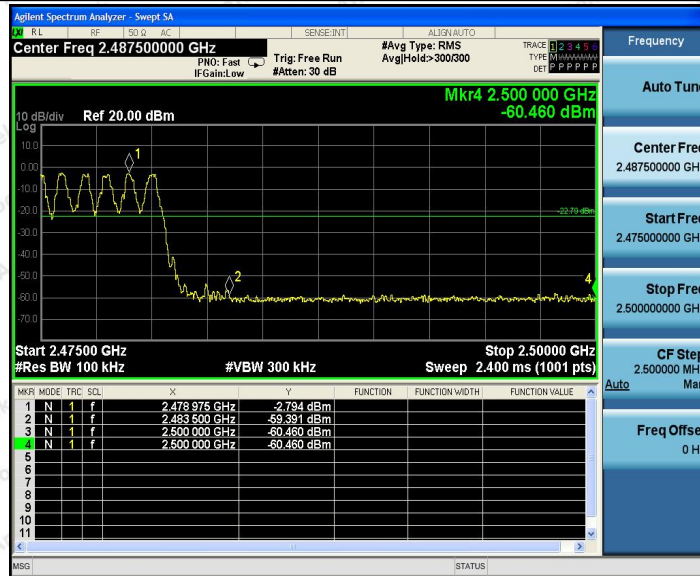

DH5_Ant1_High_Hop