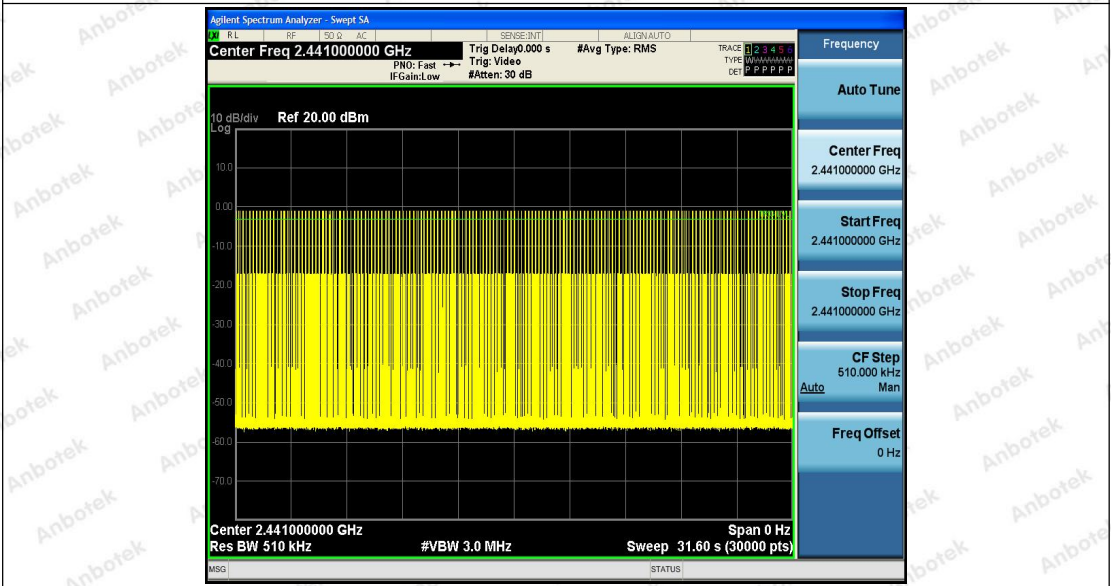

3DH3_Ant1_Hop

Shenzhen Anbotek Compliance Laboratory Limited

Address: 1/F., Building D, Sogood Science and Technology Park, Sanwei Community, Hangcheng Street, Bao'an District, Shenzhen, Guangdong, China.
Tel: (86) 755-26066440 Fax: (86) 755-26014772 Email: service@anbotek.com

Hotline 400-003-0500
www.anbotek.com