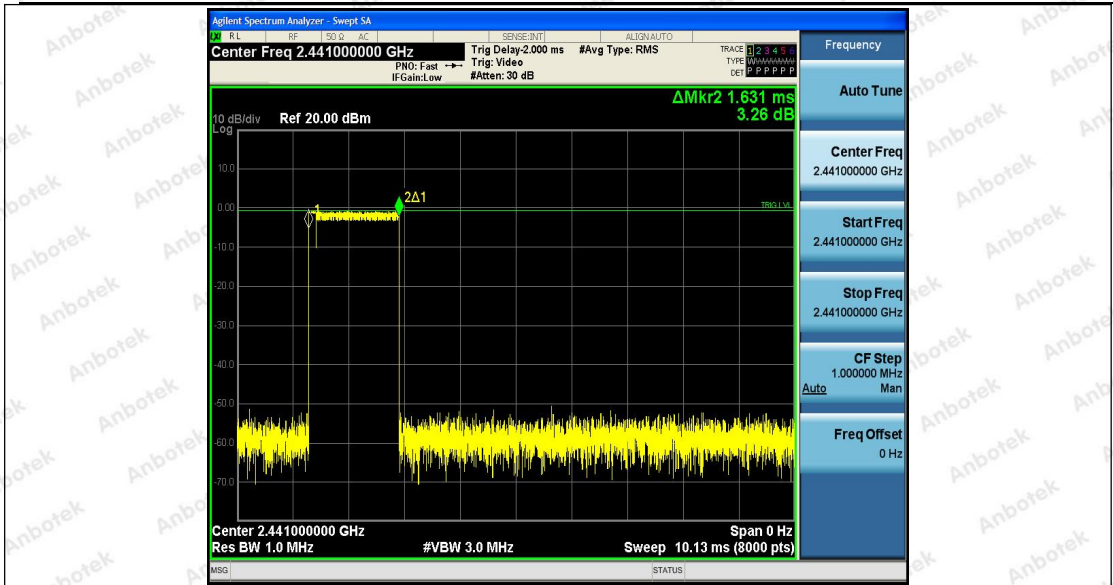

2DH5_Ant1_Hop

Shenzhen Anbotek Compliance Laboratory Limited

Address: 1/F., Building D, Sogood Science and Technology Park, Sanwei Community, Hangcheng Street, Bao'an District, Shenzhen, Guangdong, China.
Tel: (86) 755-26066440   Fax: (86) 755-26014772   Email: service@anbotek.com

Hotline
400-003-0500
www.anbotek.com