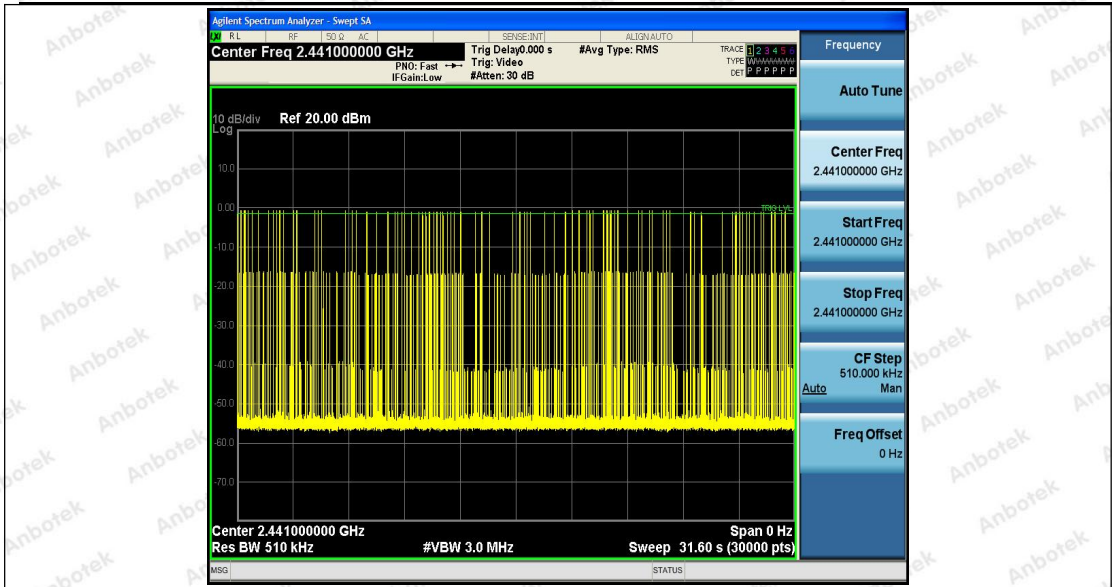

Shenzhen Anbotek Compliance Laboratory Limited

Address: 1/F., Building D, Sogood Science and Technology Park, Sanwei Community, Hangcheng Street, Bao'an District, Shenzhen, Guangdong, China.

Tel: (86) 755-26066440 Fax: (86) 755-26014772 Email: service@anbotek.com

Hotline
400-003-0500
www.anbotek.com