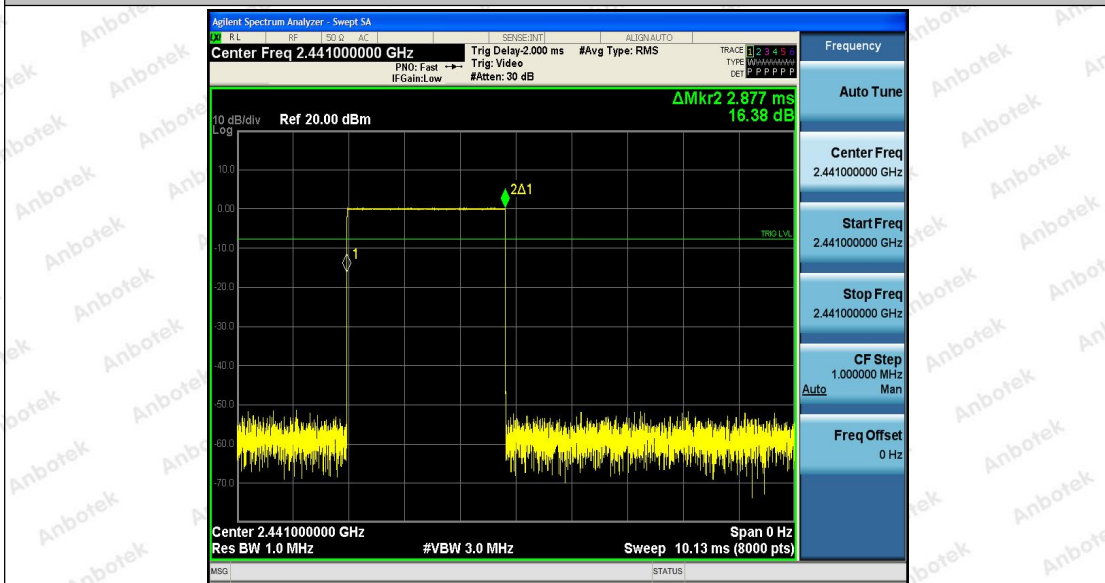

DH5_Ant1_Hop

Shenzhen Anbotek Compliance Laboratory Limited

Address: 1/F., Building D, Sogood Science and Technology Park, Sanwei Community, Hangcheng Street, Bao'an District, Shenzhen, Guangdong, China.