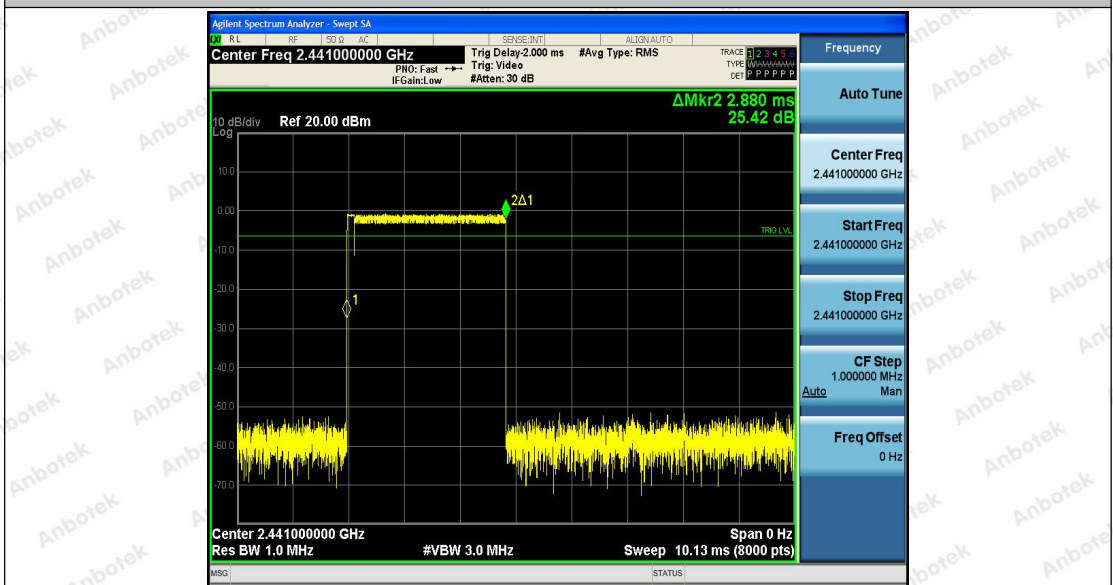

2DH5_Ant1_Hop

Shenzhen Anbotek Compliance Laboratory Limited

Address: 1/F., Building D, Sogood Science and Technology Park, Sanwei Community, Hangcheng Street, Bao'an District, Shenzhen, Guangdong, China.
Tel: (86) 755-26066440   Fax: (86) 755-26014772   Email: service@anbotek.com

Hotline
400-003-0500
www.anbotek.com