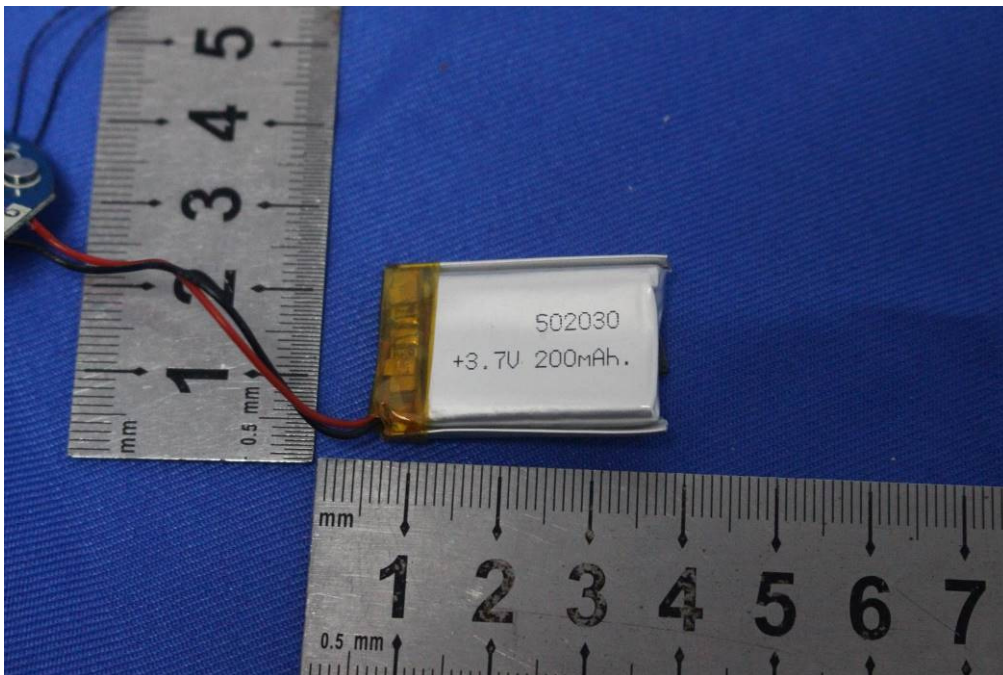

Internal Photos for SZEM1910019119CR

FCC ID: 2AG5CAMLSPKR

1 EUT Constructional Details

Antenna: