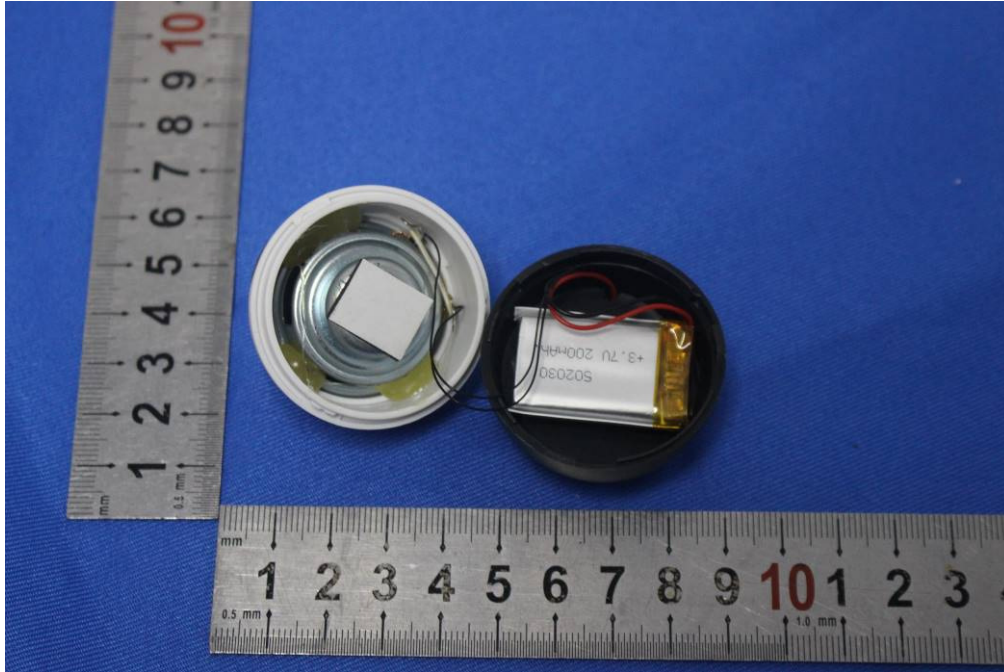

Internal Photos for SZEM1910019119CR

FCC ID: 2AG5CAMLSPKR

1 EUT Constructional Details

Antenna: