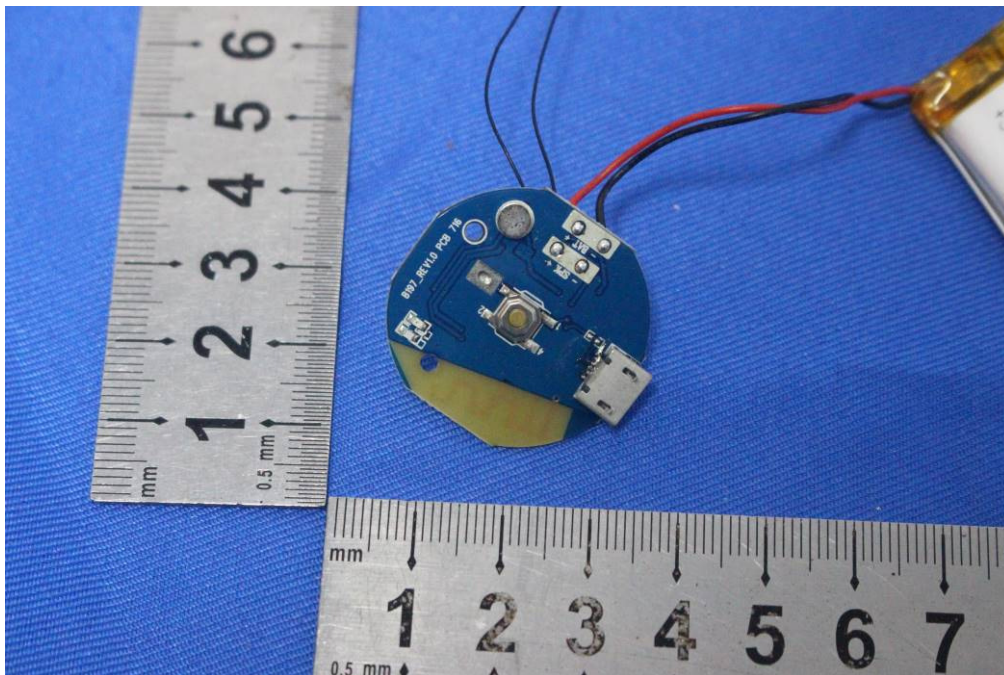

Internal Photos for SZEM1910019119CR

FCC ID: 2AG5CAMLSPKR

1 EUT Constructional Details

Antenna: