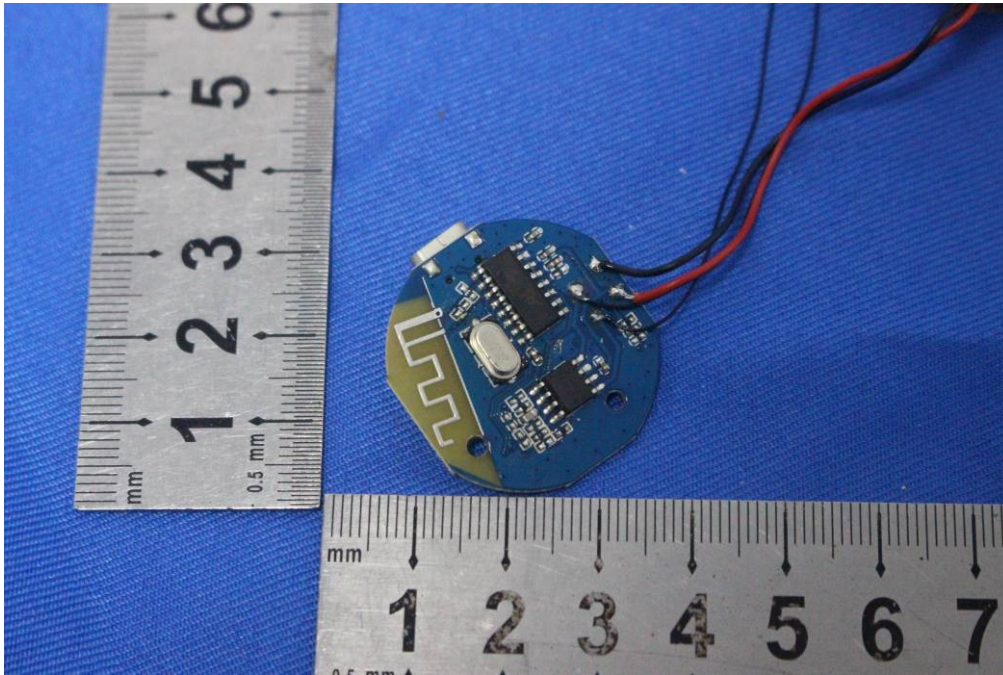

Internal Photos for SZEM1910019119CR

FCC ID: 2AG5CAMLSPKR

1 EUT Constructional Details

Antenna: