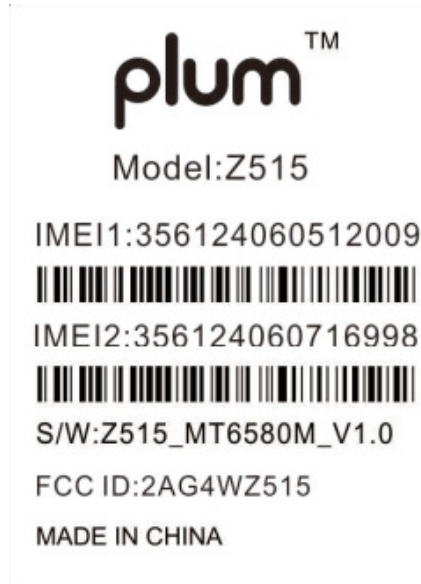

## EXHIBIT A - FCC ID LABELING AND LOCATION

### FCC ID Label

### Proposed FCC ID Label Location

Label Here

The label shown shall be permanently affixed at a conspicuous location on the device and be readily visible to the user at the time purchase (Labeling requirements per 2.925)