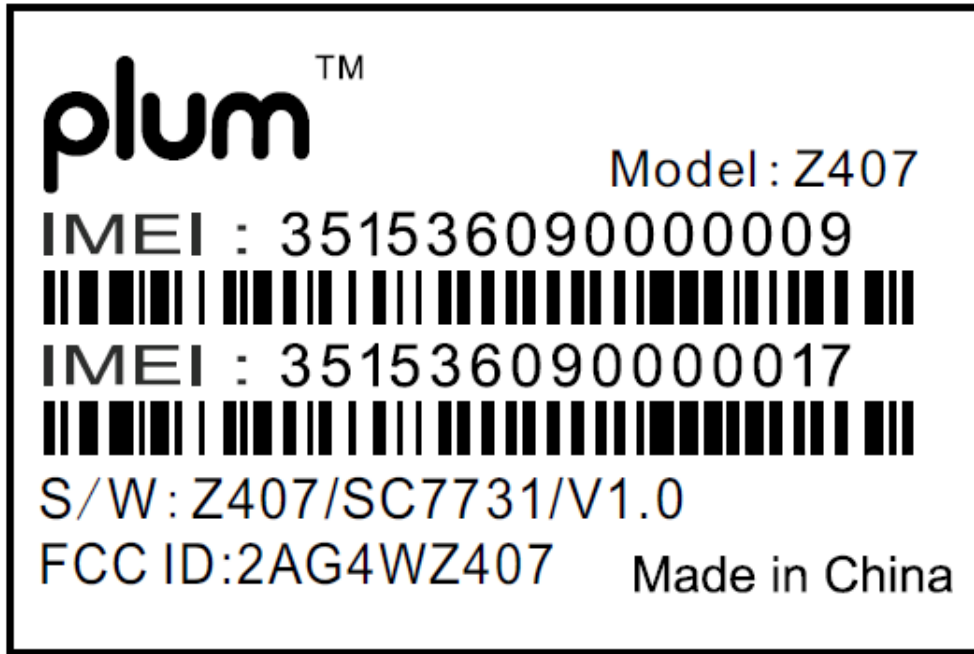

EXHIBIT A - FCC ID LABELING AND LOCATION

FCC ID Label

Proposed FCC ID Label Location

Label Here

The label shown shall be permanently affixed at a conspicuous location on the device and be readily visible to the user at the time purchase (Labeling requirements per 2.925)