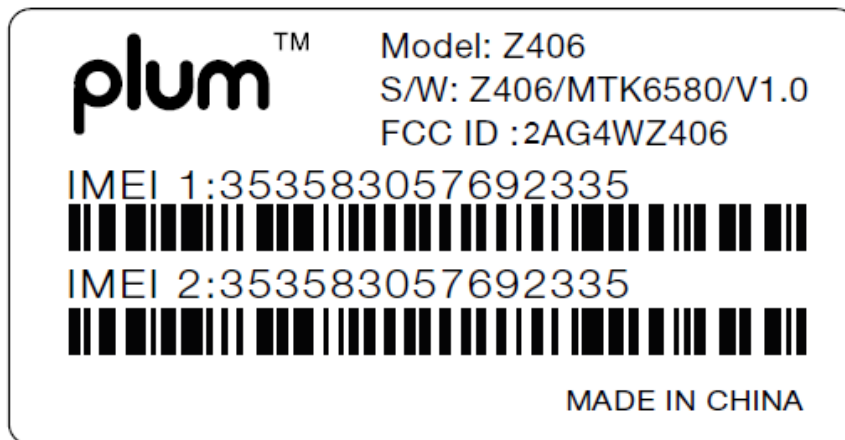

EXHIBIT A - FCC ID LABELING AND LOCATION

FCC ID Label

Proposed FCC ID Label Location

Label Here

The label shown shall be permanently affixed at a conspicuous location on the device and be readily visible to the user at the time purchase (Labeling requirements per 2.925)