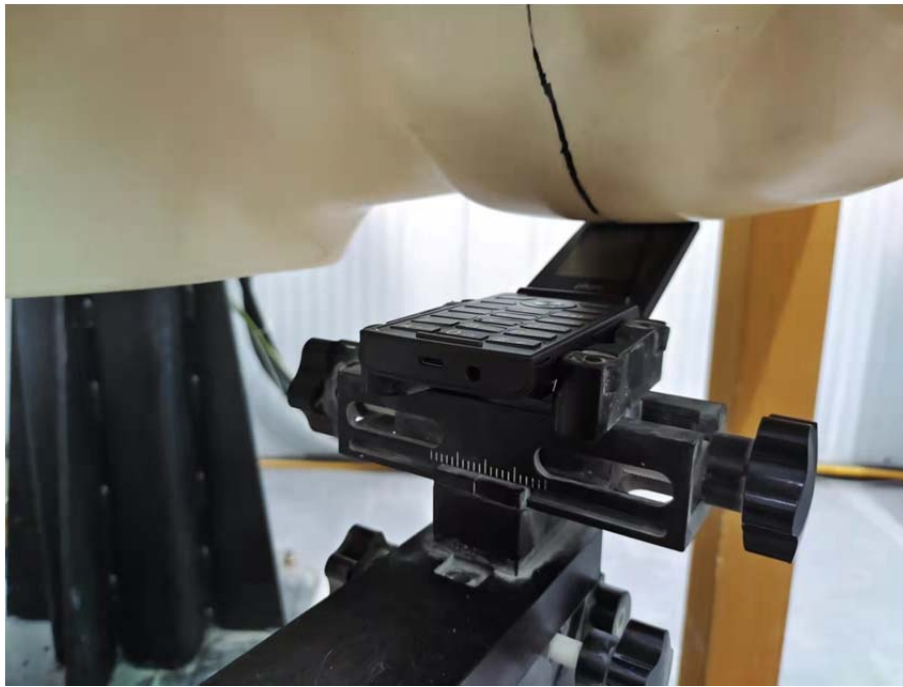


APPENDIX B EUT TEST POSITION PHOTOS

Liquid depth $\geq 15\text{cm}$

Phantom: Twin SAM; Type: Twin SAM V5.0; Serial: TP:1412

Head Left Cheek Setup Photo

Head Left Tilt Setup Photo

Head Right Check Setup Photo

Head Right Tilt Setup Photo

Body Back Setup Photo (5mm)

Body Worn Back Setup Photo (5mm)