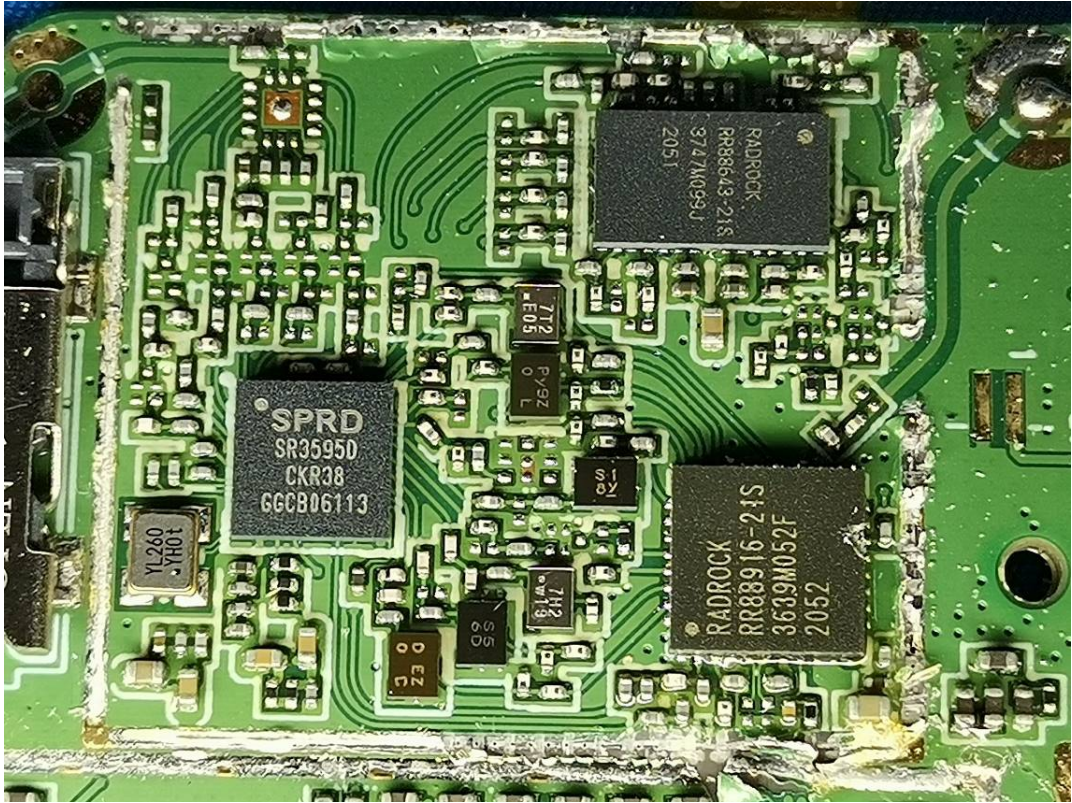

EXHIBIT C - EUT INTERNAL PHOTOGRAPHS

2G/3G/4G Main Antenna

FM/LTE Aux Antenna

Bluetooth Antenna