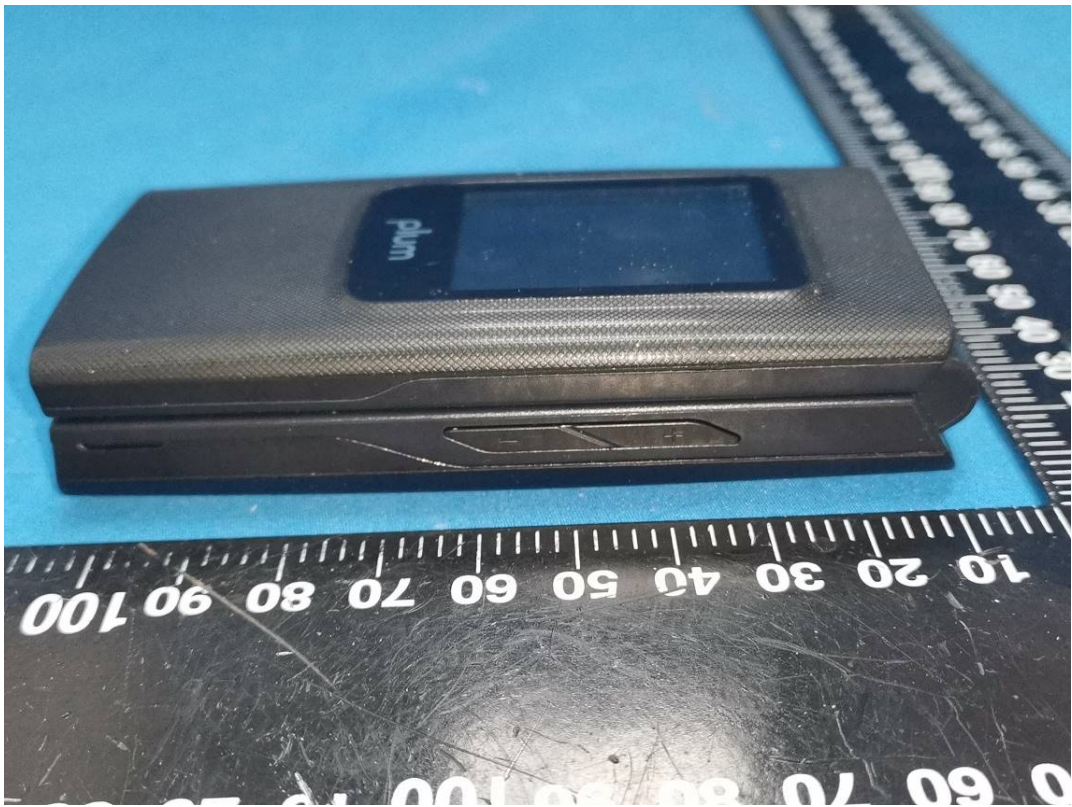

EXHIBIT B - EUT EXTERNAL PHOTOGRAPHS

plum™

AC Power Adapter

Model: PMIC03

Input: 100-240V~50/60Hz 0.3A

Output: 5.0V ---500mA

MADE IN CHINA