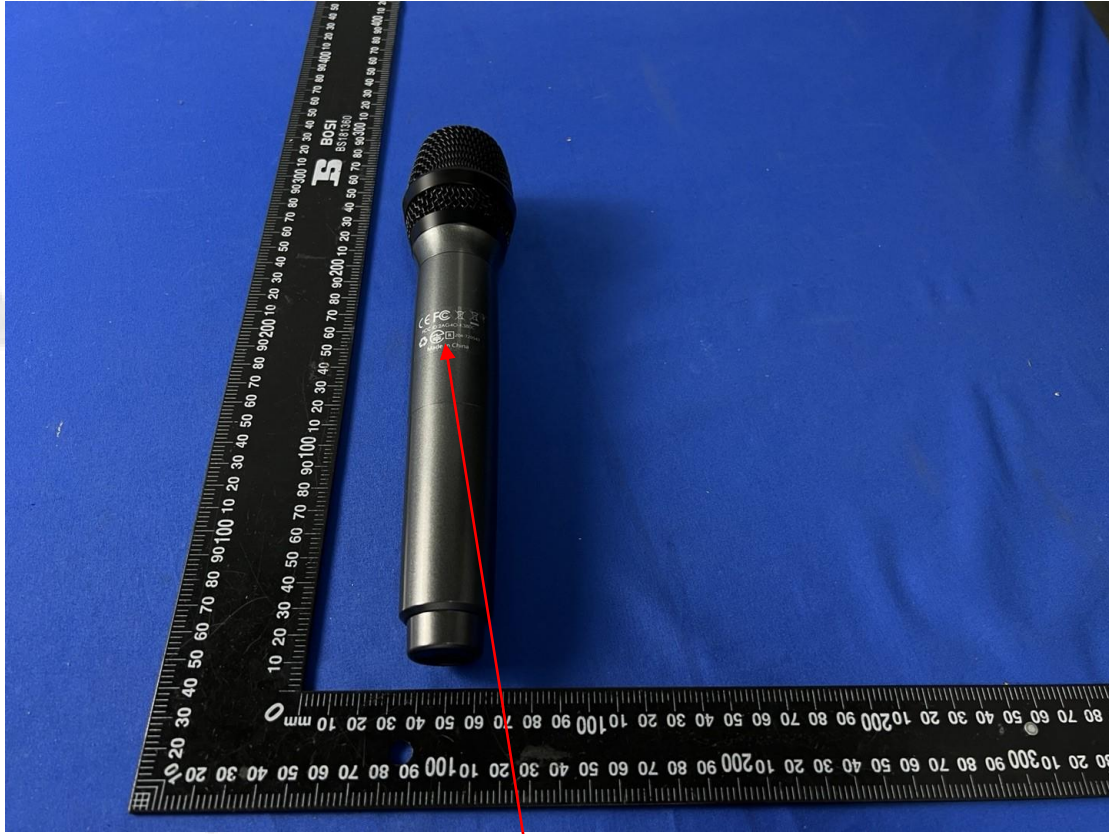

FCC ID Label Information

1. Label location:

wireless microphone
Model: K380S TX
FCC ID: 2AG4O-K380S18