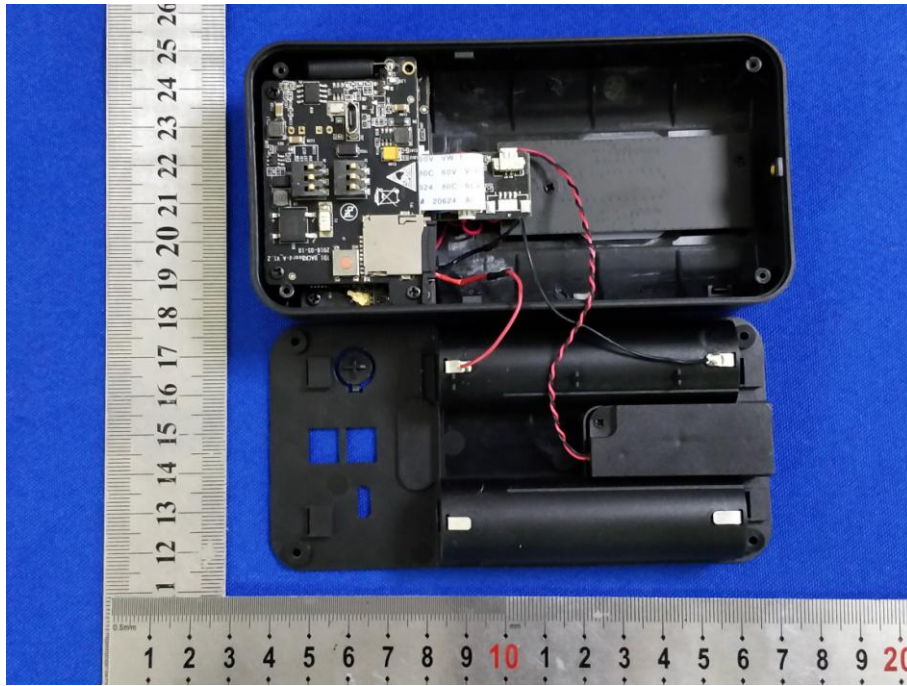

Appendix B: Photographs of EUT

Product: Ango DoorBell

Model: xtR-01

Internal Photos

Antenna