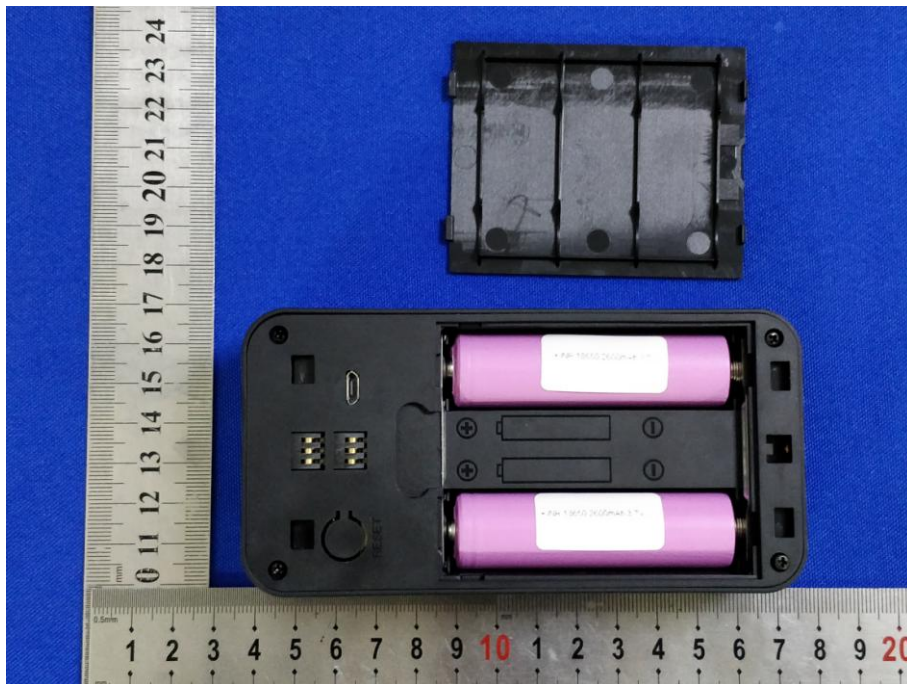

Appendix B: Photographs of EUT

Product: Ango DoorBell

Model: xtR-01

Internal Photos

Antenna