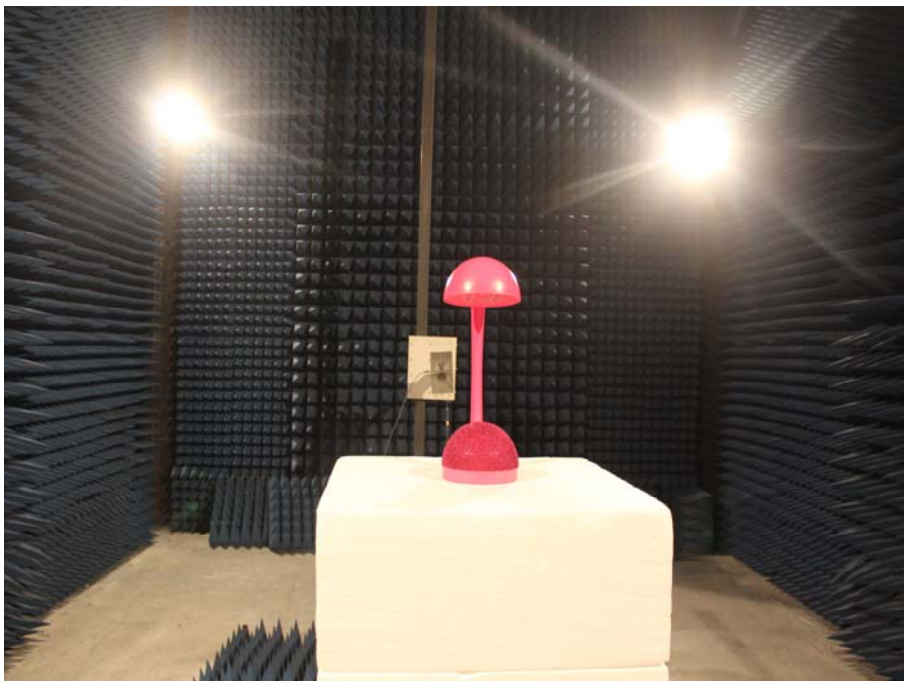

## Photographs of Test Setup

Product: Bluetooth Speaker  
Model: CQZ506-C  
Radiated Emission

## Conducted Emission