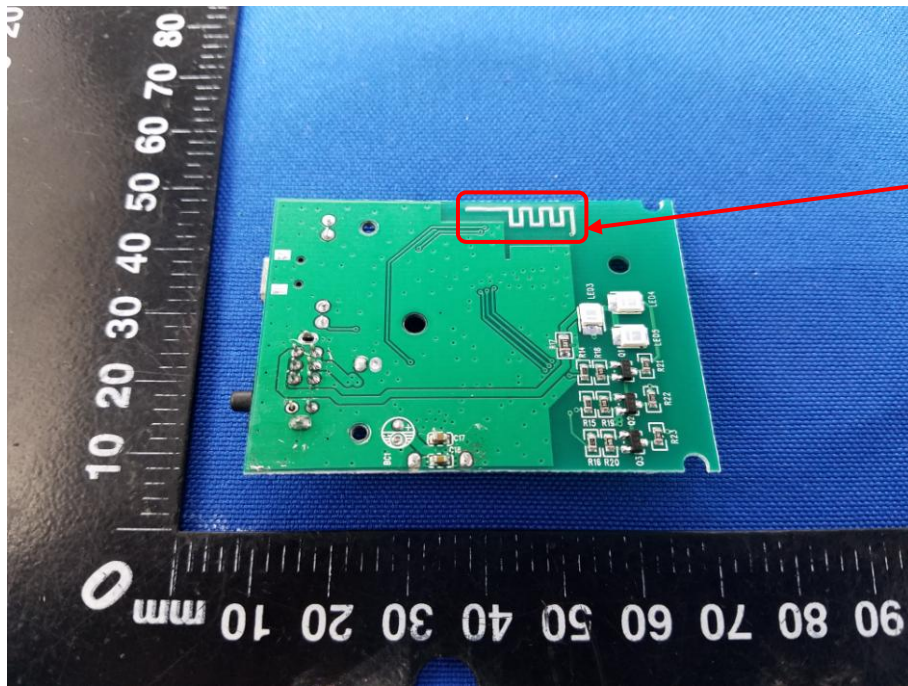

Appendix B: Photographs of EUT

Product: Bluetooth Speaker

Model: CQL1657-B

Internal Photos

Antenna