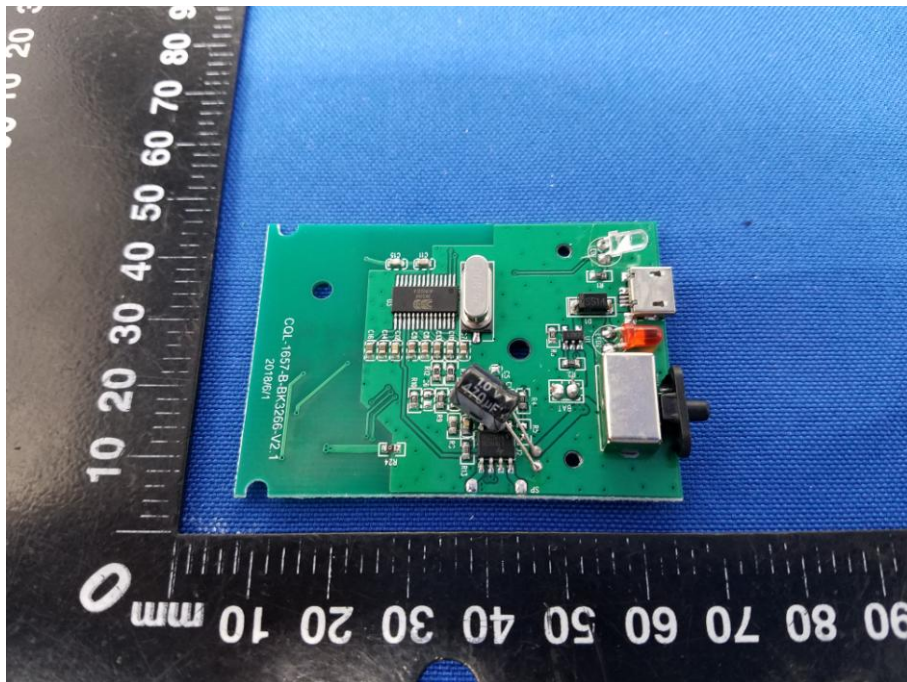

Appendix B: Photographs of EUT

Product: Bluetooth Speaker

Model: CQL1657-B

Internal Photos

Antenna