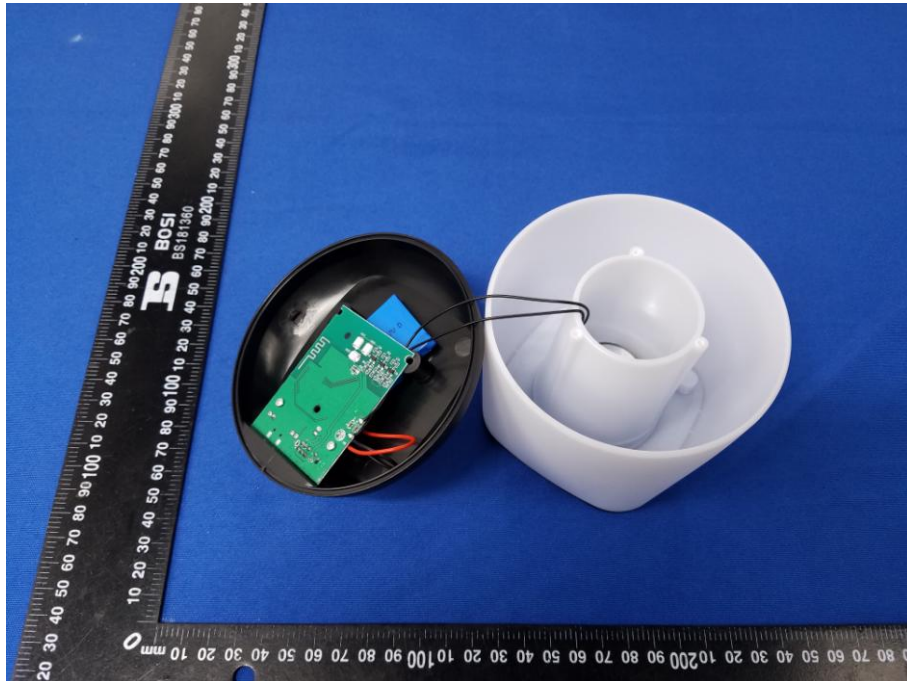

Appendix B: Photographs of EUT

Product: Bluetooth Speaker

Model: CQL1657-B

Internal Photos

Antenna