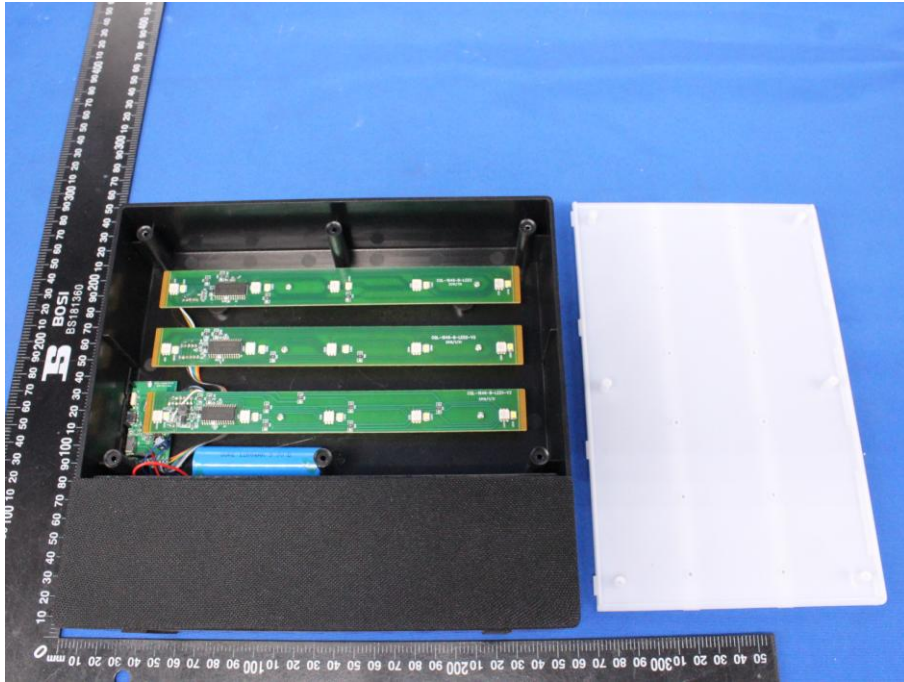

## Appendix B: Photographs of EUT

Product: Bluetooth Speaker

Model: CQL1646-B

Internal Photos

BT Antenna