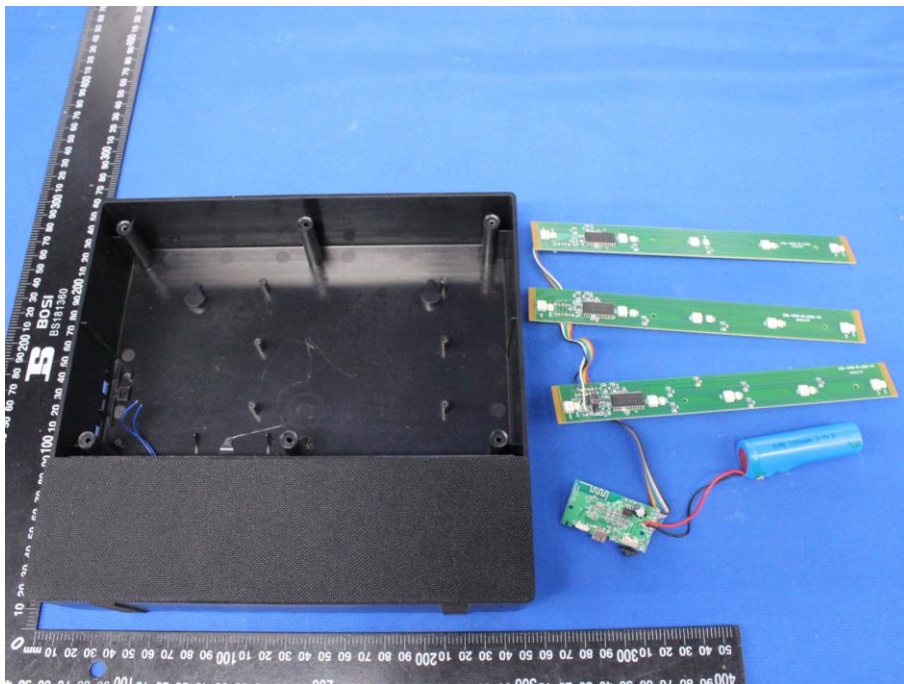

## Appendix B: Photographs of EUT

Product: Bluetooth Speaker

Model: CQL1646-B

Internal Photos

BT Antenna