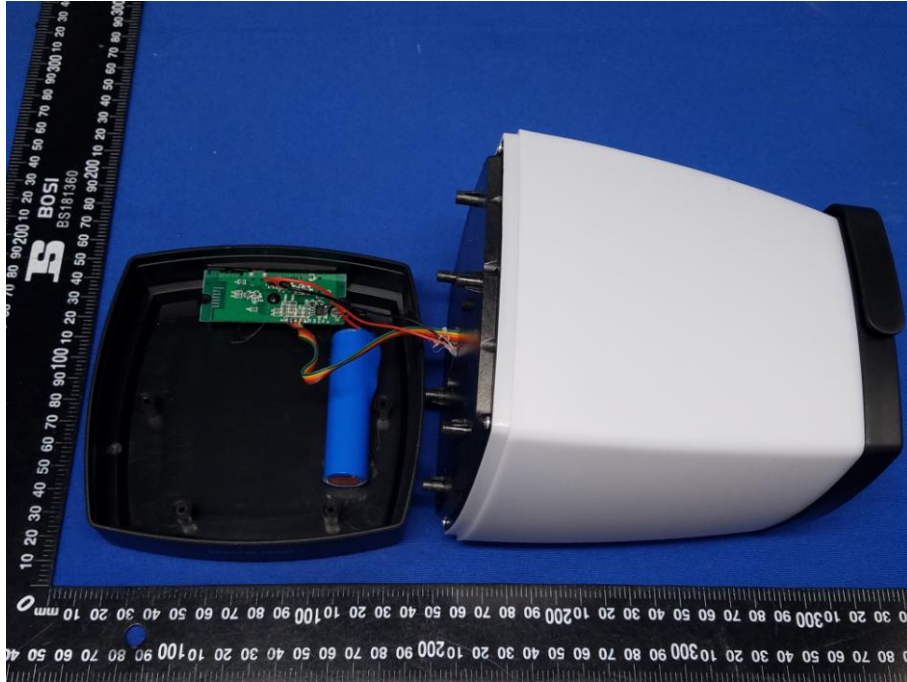

Appendix B: Photographs of EUT

Product: Bluetooth Speaker

Model: CQL1641-B

Internal Photos

Antenna