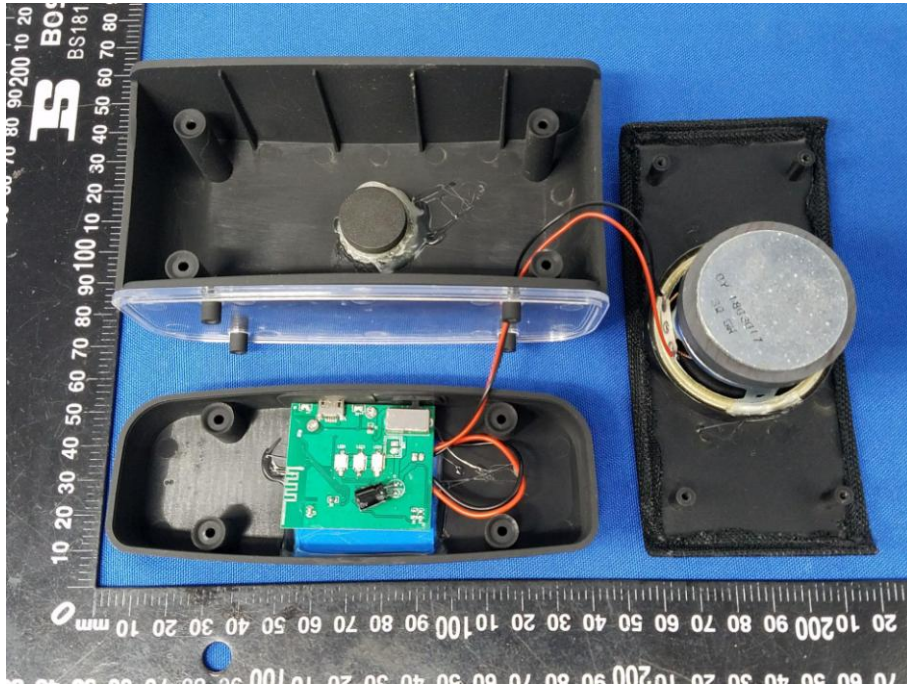

# Appendix C: Photographs of EUT

Product: Bluetooth Speaker

Model: CQL1631-B

Internal Photos

Antenna