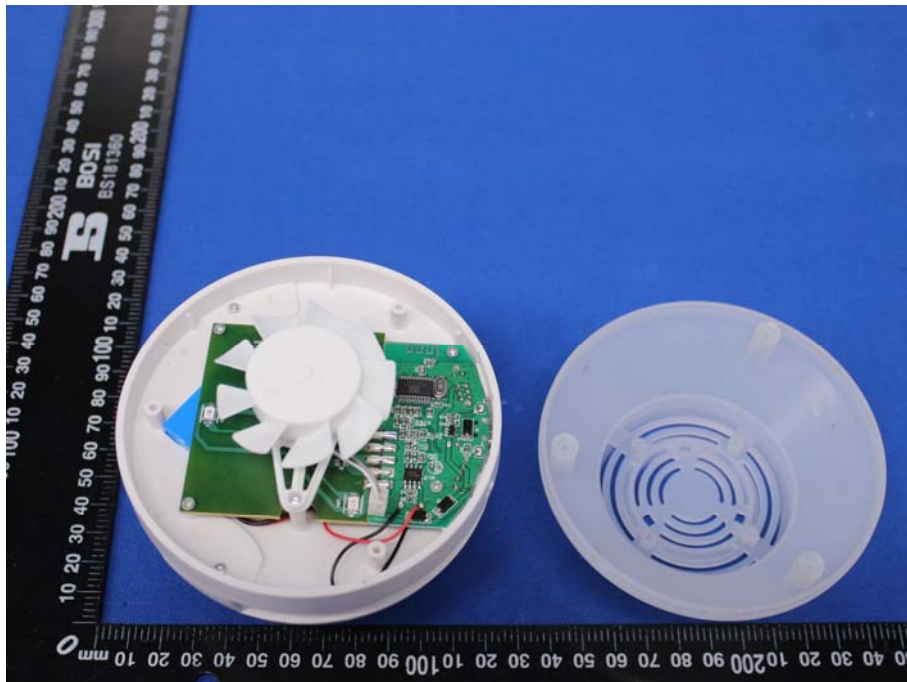

## Appendix B: Photographs of EUT

Product: Bluetooth Speaker

Model: CQL1630-B

Internal Photos

Antenna