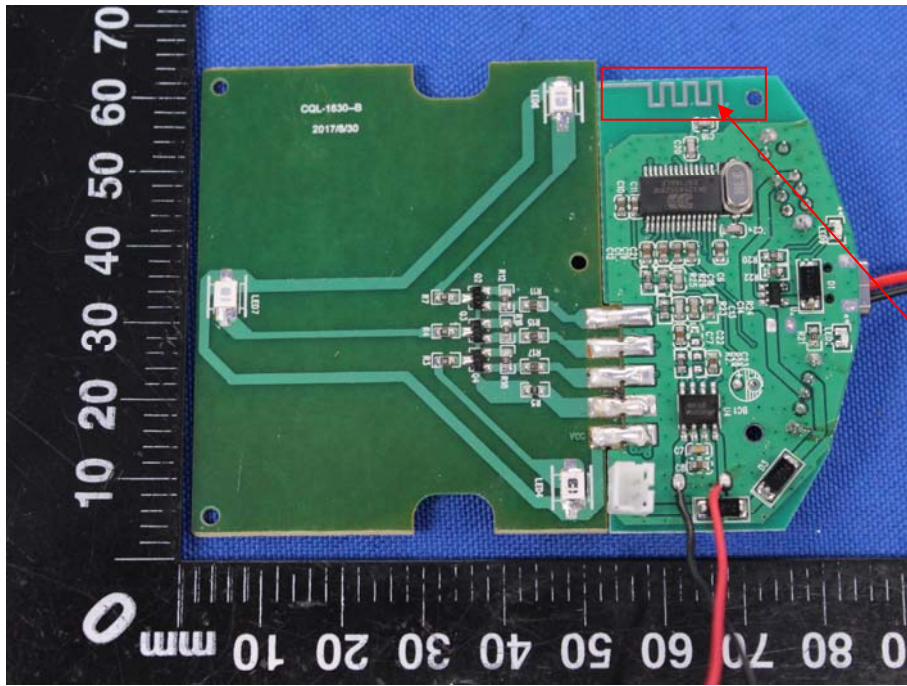

## Appendix B: Photographs of EUT

Product: Bluetooth Speaker

Model: CQL1630-B

Internal Photos

Antenna