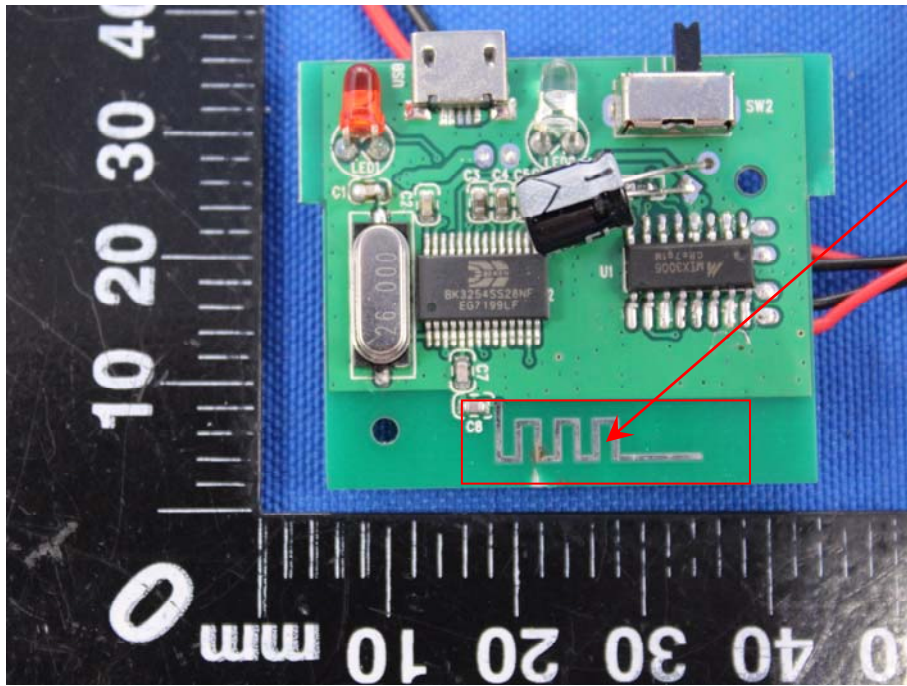

Appendix B: Photographs of EUT

Product: Bluetooth Speaker

Model: CQL1627-B

Internal Photos

Antenna