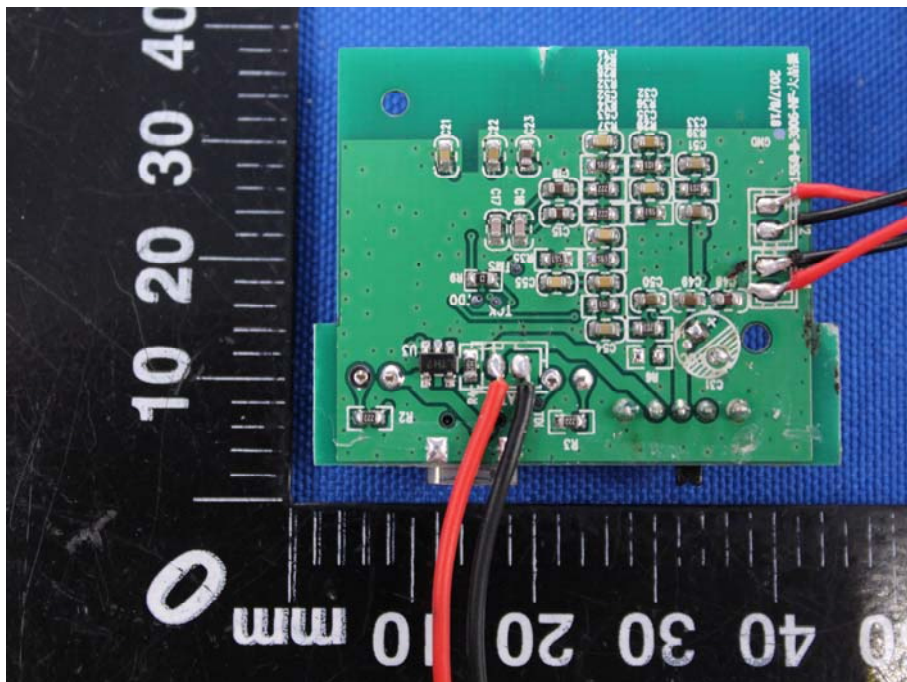

Appendix B: Photographs of EUT

Product: Bluetooth Speaker

Model: CQL1627-B

Internal Photos

Antenna