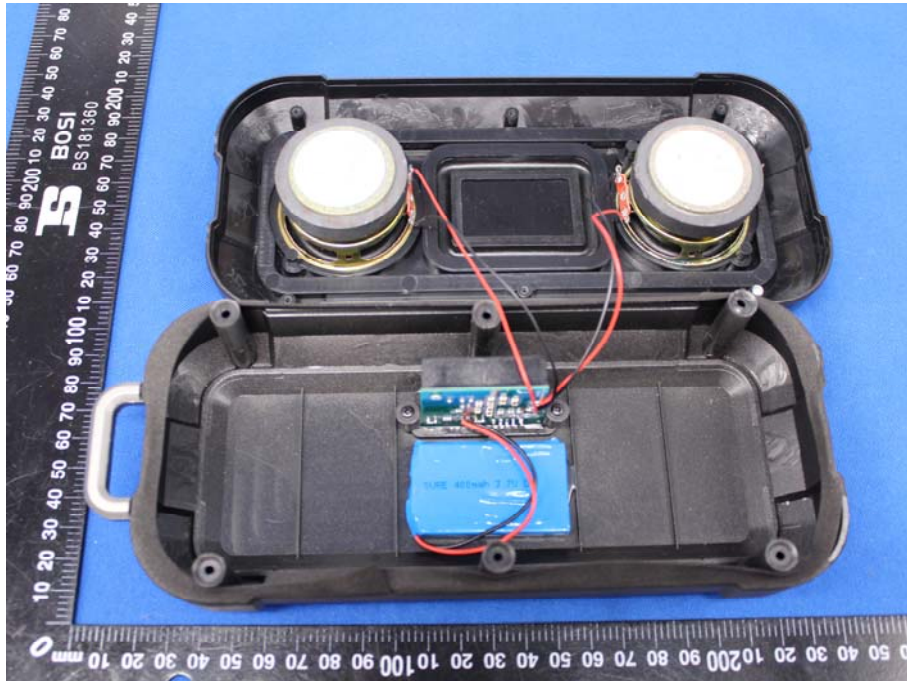

Appendix B: Photographs of EUT

Product: Bluetooth Speaker

Model: CQL1627-B

Internal Photos

Antenna