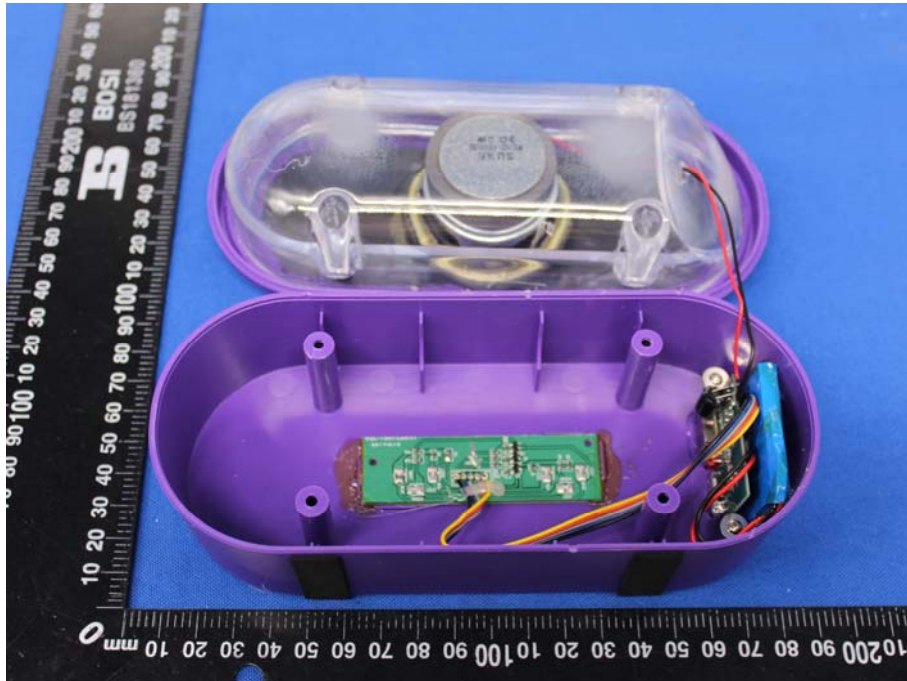

Appendix B: Photographs of EUT

Product: Bluetooth Speaker

Model: CQL1626-B

Internal Photos

Antenna