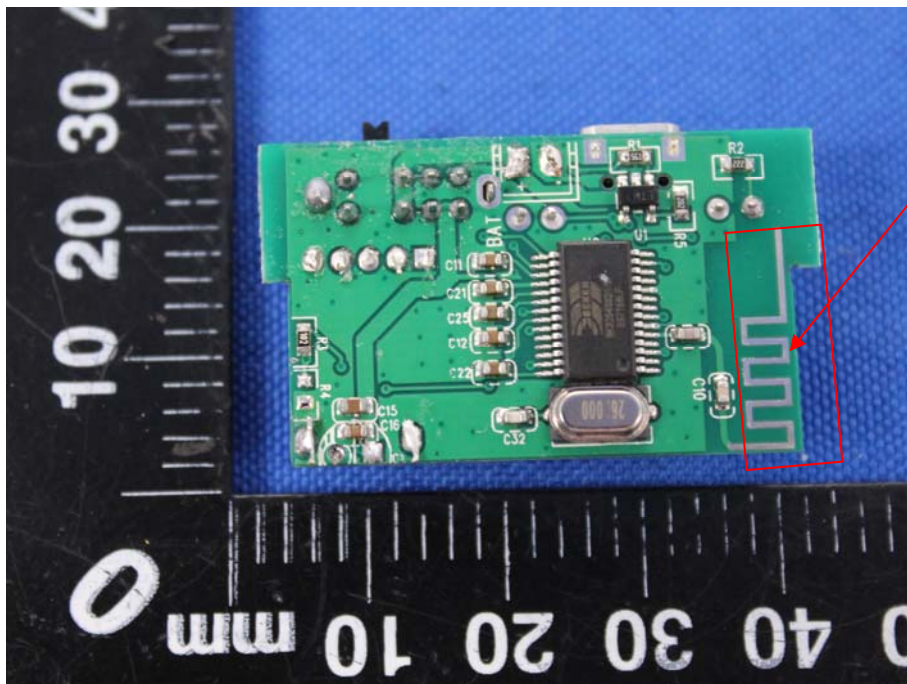

Appendix B: Photographs of EUT

Product: Bluetooth Speaker

Model: CQL1626-B

Internal Photos

Antenna