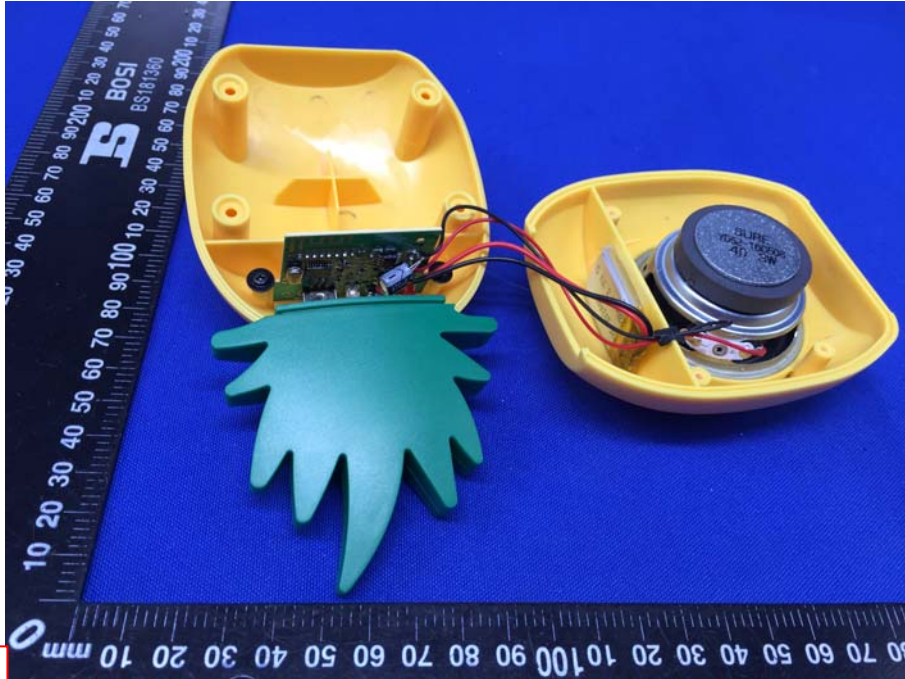

Appendix B: Photographs of EUT

Product: Bluetooth Speaker

Model: CQL1625-B

Internal Photos

Antenna