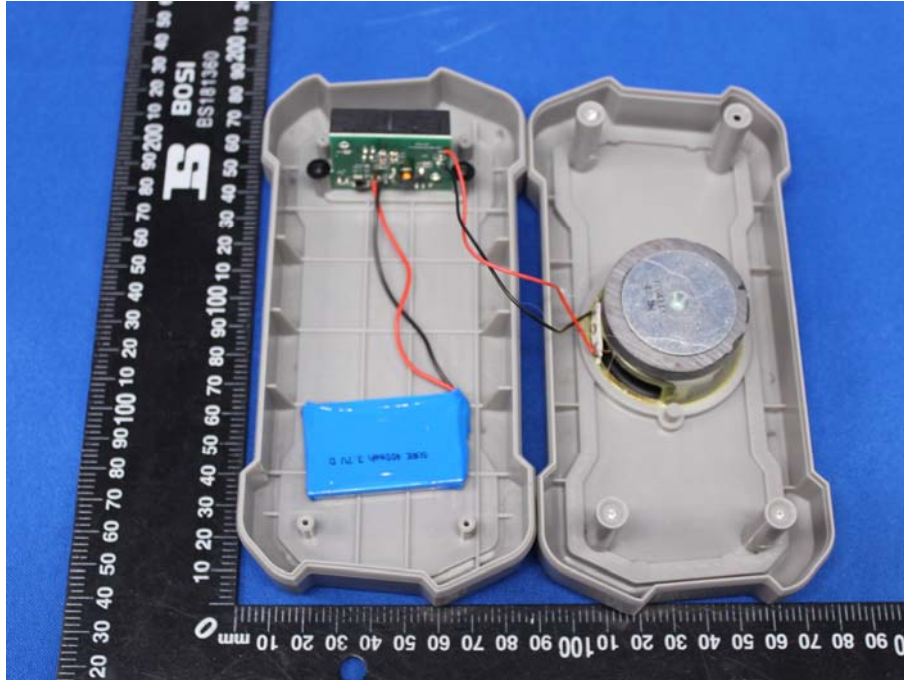

Appendix B: Photographs of EUT

Product: Bluetooth Speaker

Model: CQL1606-B

Internal Photos

Antenna