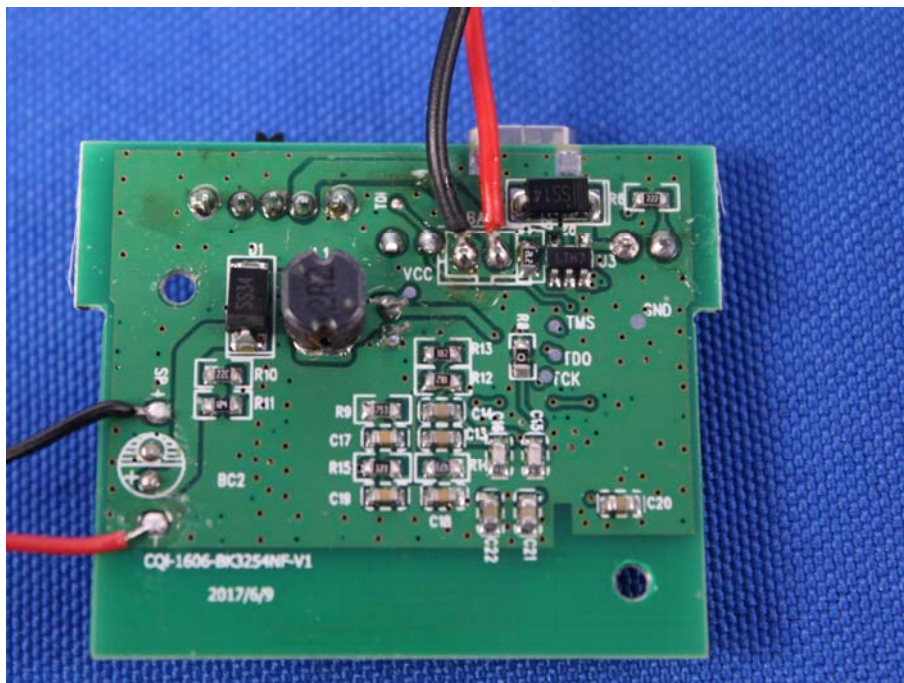

Appendix B: Photographs of EUT

Product: Bluetooth Speaker

Model: CQL1606-B

Internal Photos

Antenna