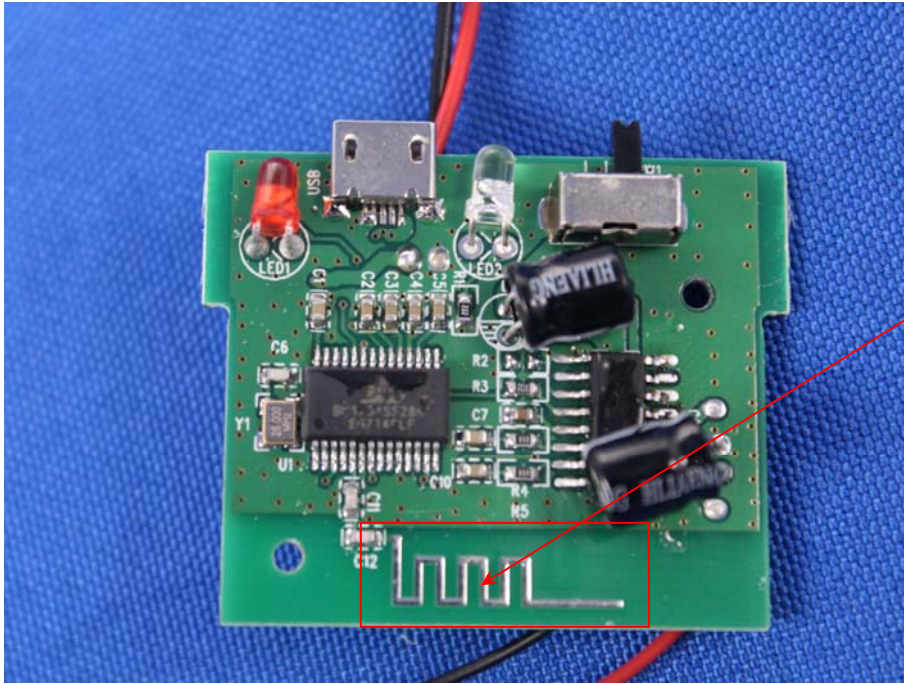

Appendix B: Photographs of EUT

Product: Bluetooth Speaker

Model: CQL1606-B

Internal Photos

Antenna