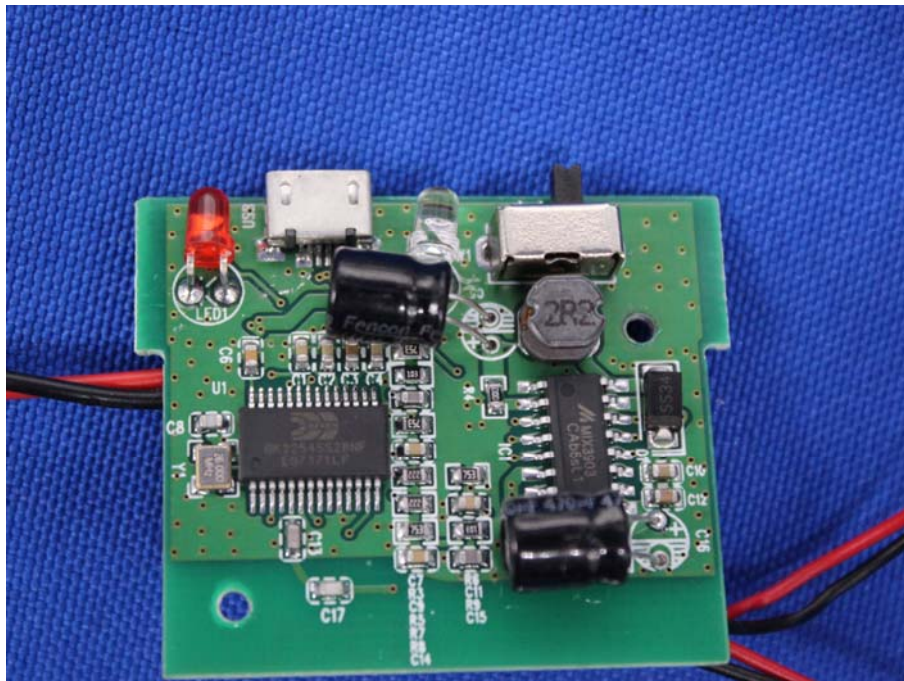

Appendix B: Photographs of EUT

Product: Bluetooth Speaker

Model: CQL1605-B

Internal Photos

Antenna