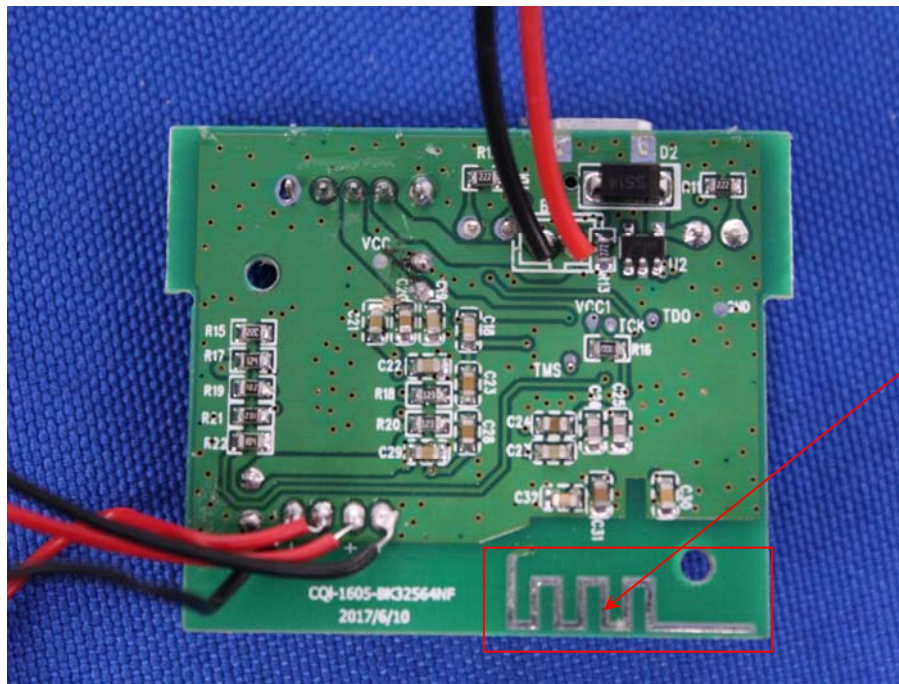

Appendix B: Photographs of EUT

Product: Bluetooth Speaker

Model: CQL1605-B

Internal Photos

Antenna