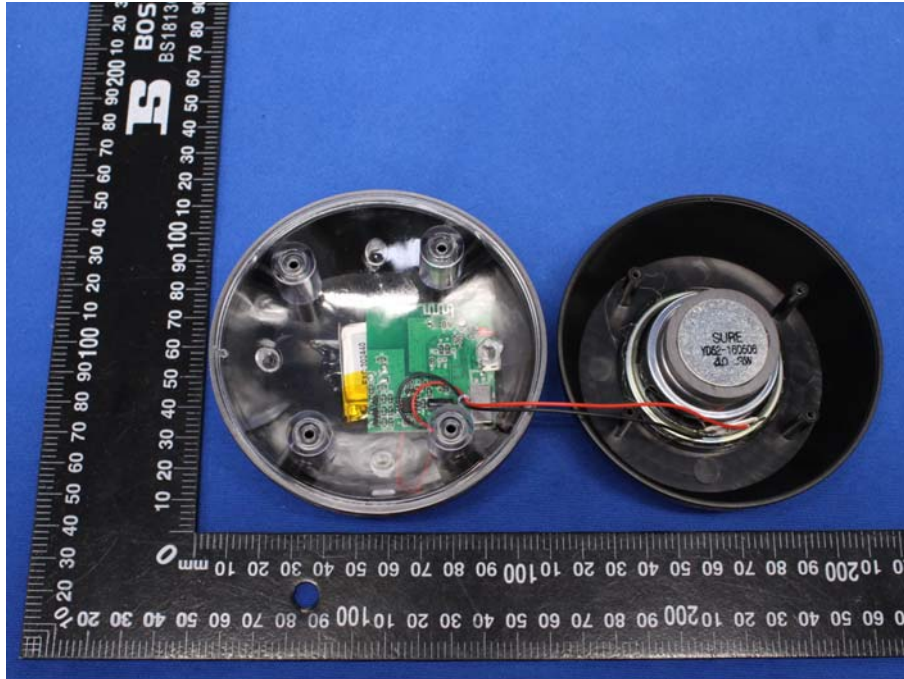

Appendix B: Photographs of EUT

Product: Bluetooth Speaker

Model: CQL1604-B

Internal Photos

Antenna