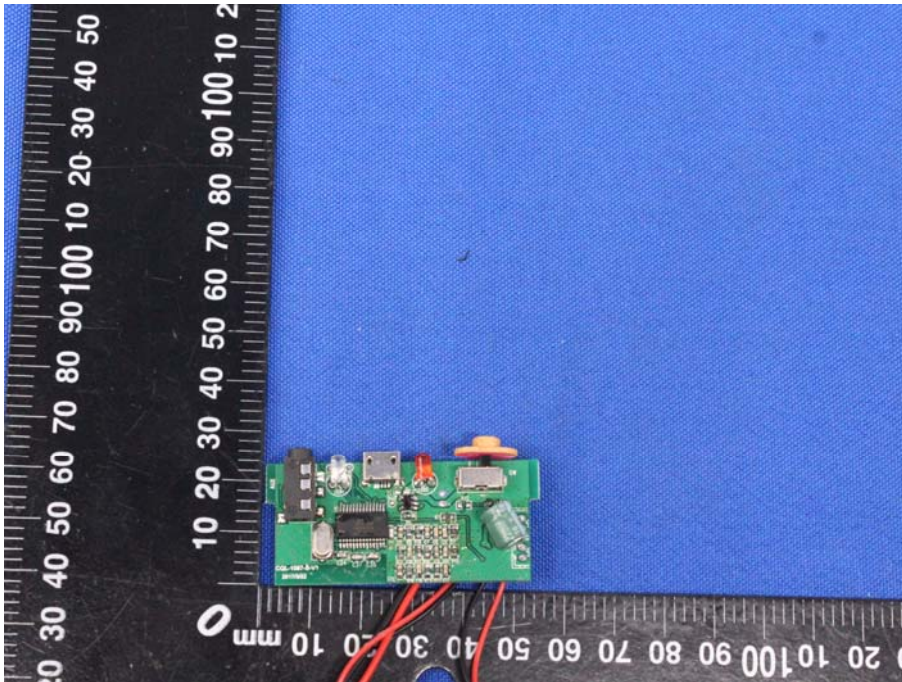

Appendix B: Photographs of EUT

Product: Bluetooth Speaker

Model: CQL1597-B

Internal Photos

Antenna