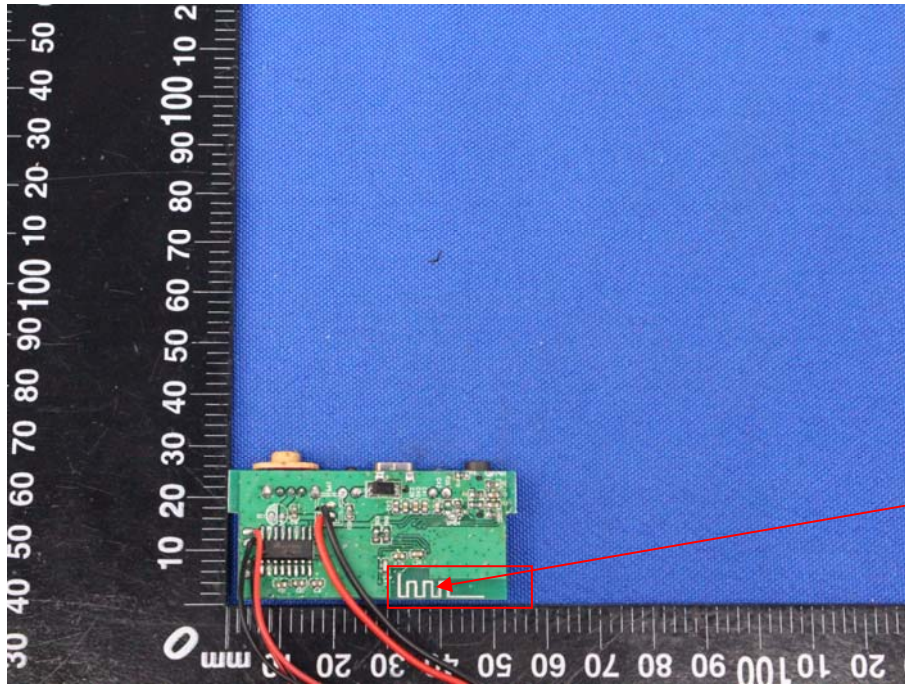

Appendix B: Photographs of EUT

Product: Bluetooth Speaker

Model: CQL1597-B

Internal Photos

Antenna