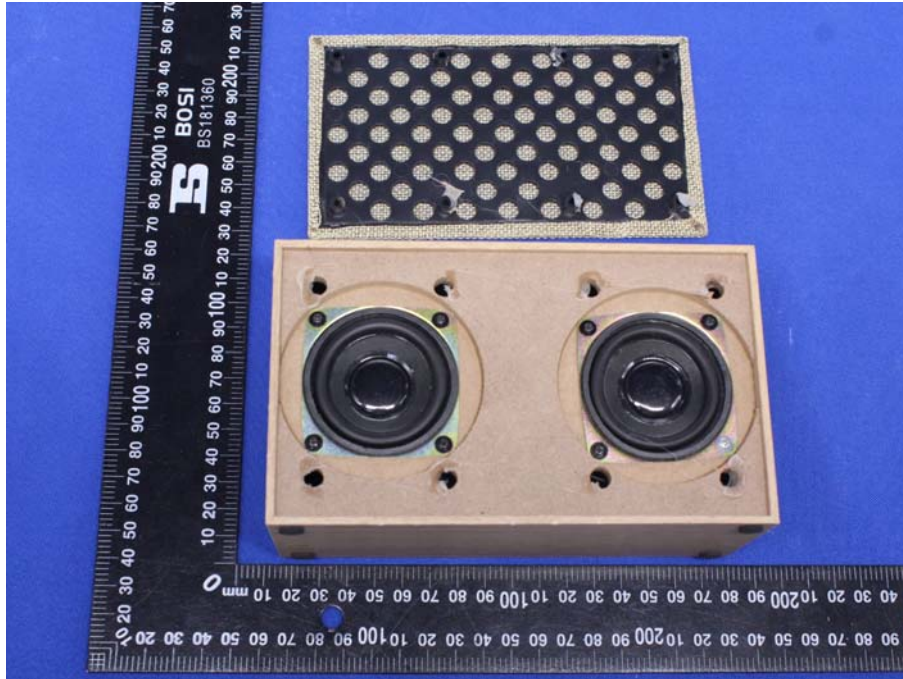

Appendix B: Photographs of EUT

Product: Bluetooth Speaker

Model: CQL1596-B

Internal Photos

Antenna