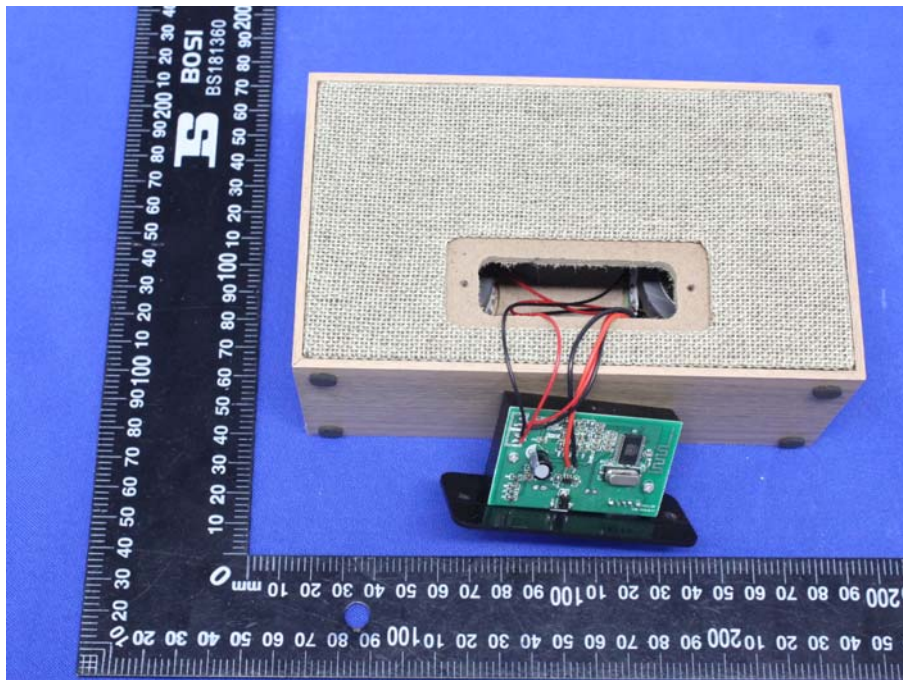

Appendix B: Photographs of EUT

Product: Bluetooth Speaker

Model: CQL1596-B

Internal Photos

Antenna