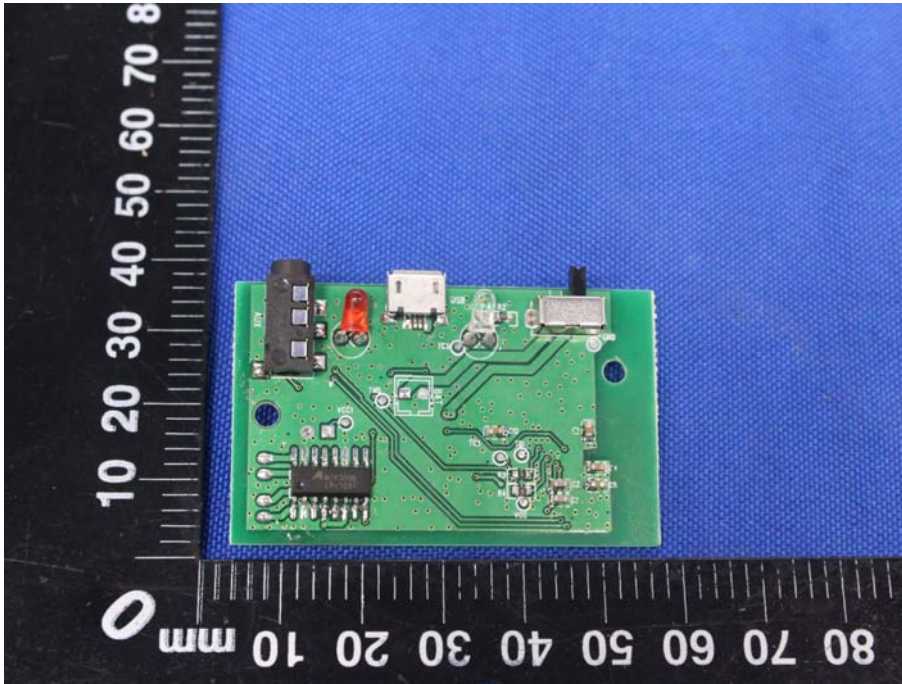

Appendix B: Photographs of EUT

Product: Bluetooth Speaker

Model: CQL1596-B

Internal Photos

Antenna