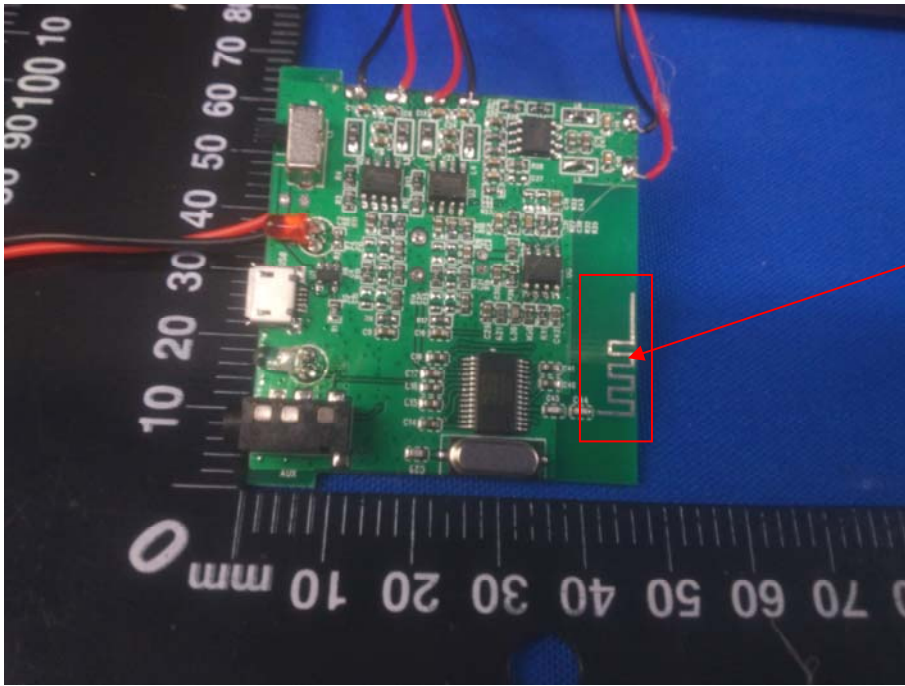

Appendix B: Photographs of EUT

Product: Bluetooth Speaker

Model: CQL1593-B

Internal Photos

Antenna