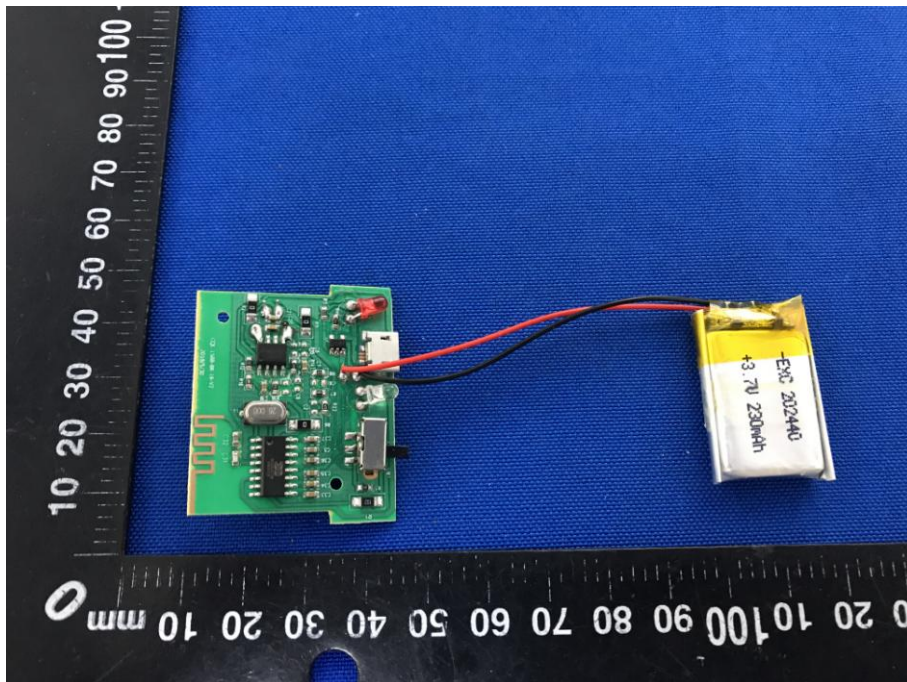

## Appendix B: Photographs of EUT

Product: Bluetooth Speaker

Model: CQL1592-B

Internal Photos

Antenna