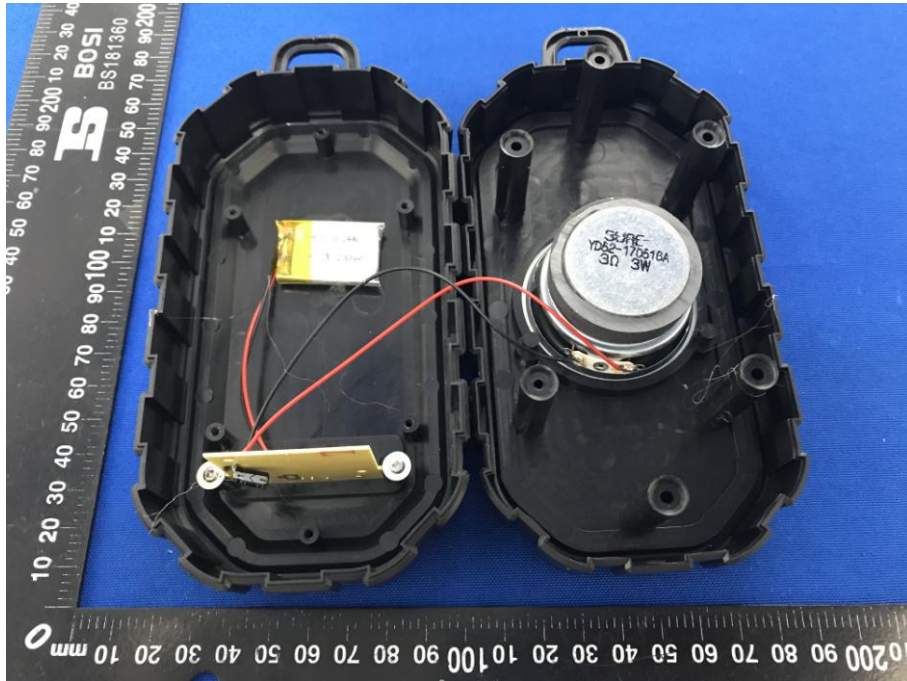

## Appendix B: Photographs of EUT

Product: Bluetooth Speaker

Model: CQL1592-B

Internal Photos

Antenna