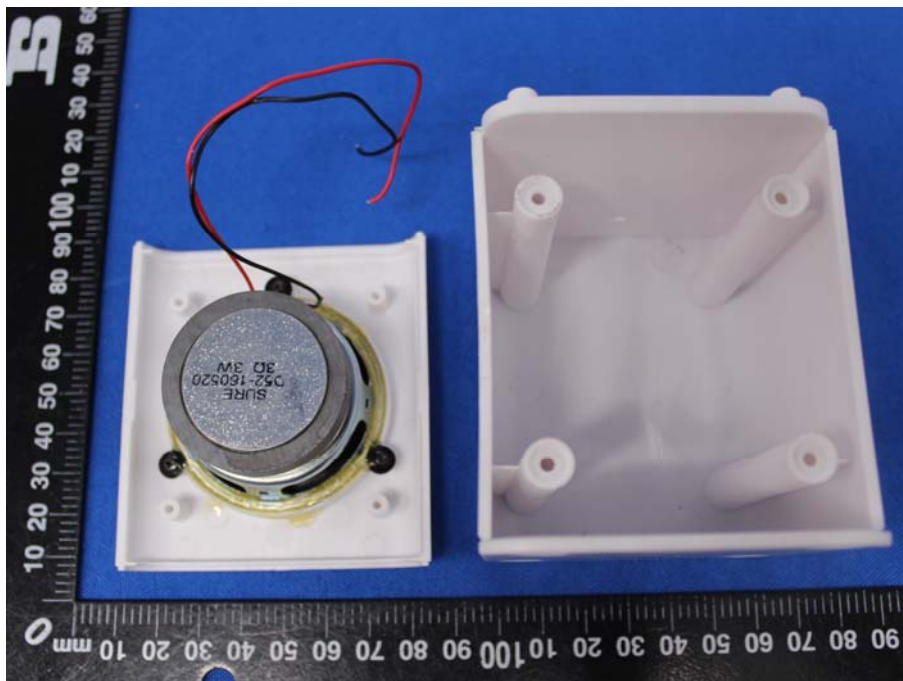

Appendix B: Photographs of EUT

Product: Bluetooth Speaker

Model: CQL1586-B

Internal Photos

Antenna